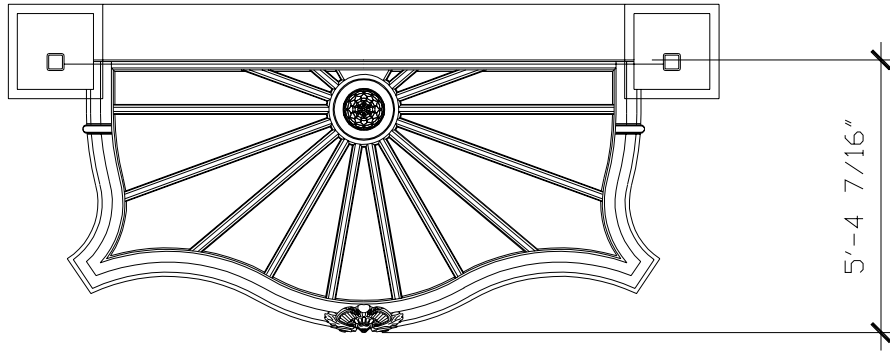

CANOPY

CA009

RECOMMENDED MATERIALS

ALUMINUM
BRONZE

FINISHES

PAINTED, ANTIQUED
PATINA, BRUSHED, HAND RUBBED