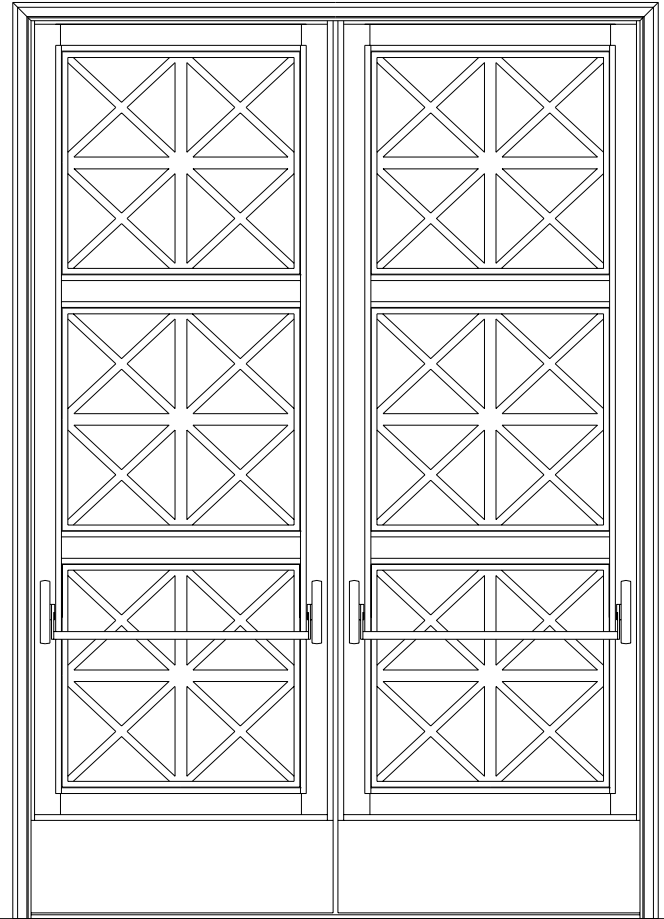

FINISHES

PAINTED, ANTIQUED
PATINA, BRUSHED, HAND RUBBED

DOORS

DW008

6'-11 1/2"

9'-10 3/4"

EXTERIOR ELEVATION

INTERIOR ELEVATION