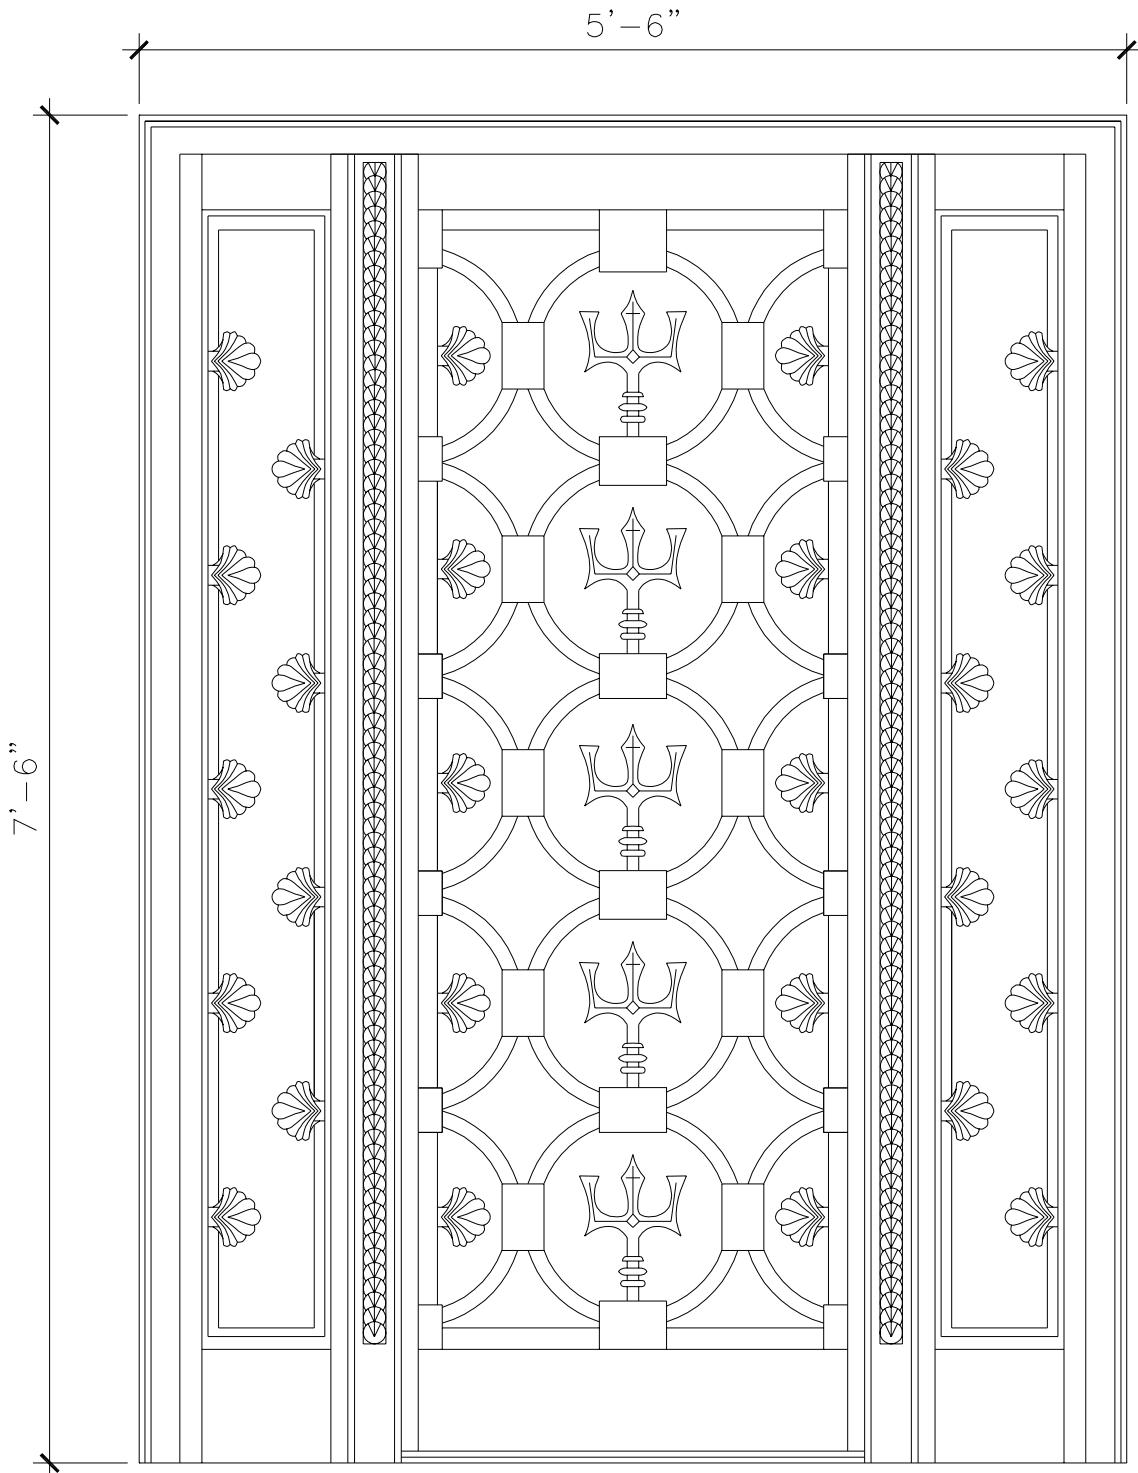

DOOR

DW001

RECOMMENDED MATERIALS

ALUMINUM
BRONZE

FINISHES

PAINTED, ANTIQUED
PATINA, BRUSHED, HAND RUBBED