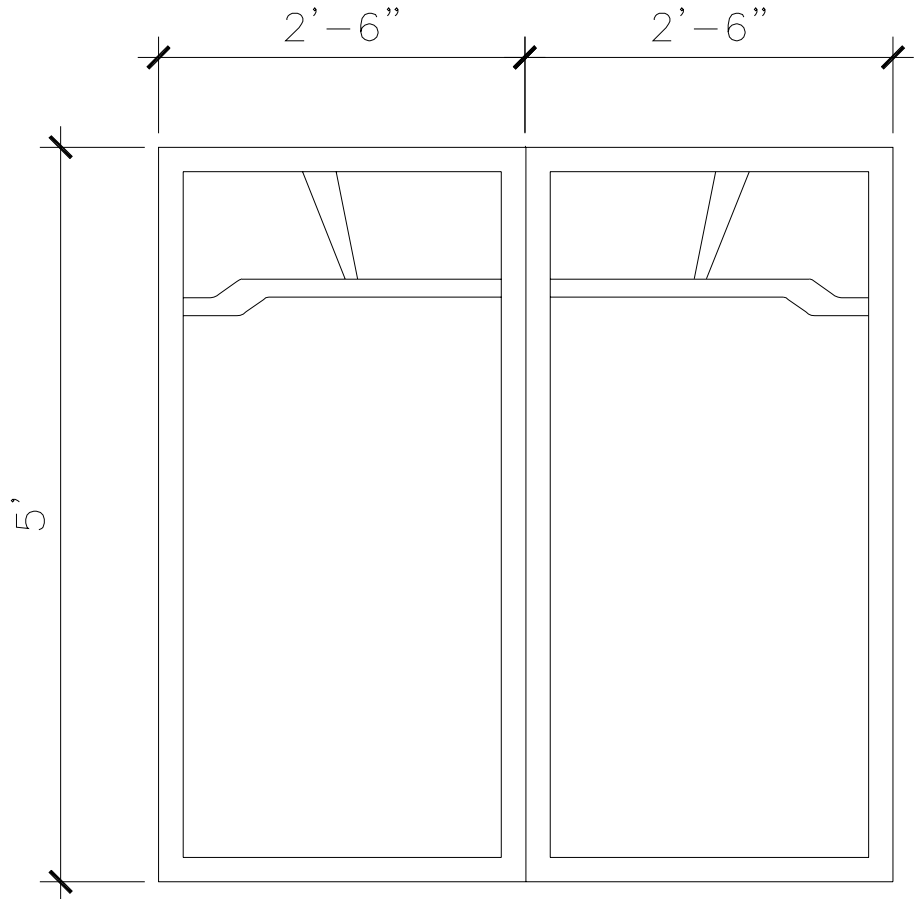

B

RECOMMENDED MATERIALS

ALUMINUM
BRONZE

FINISHES

PAINTED, ANTIQUED
PATINA, BRUSHED, HAND RUBBED

®