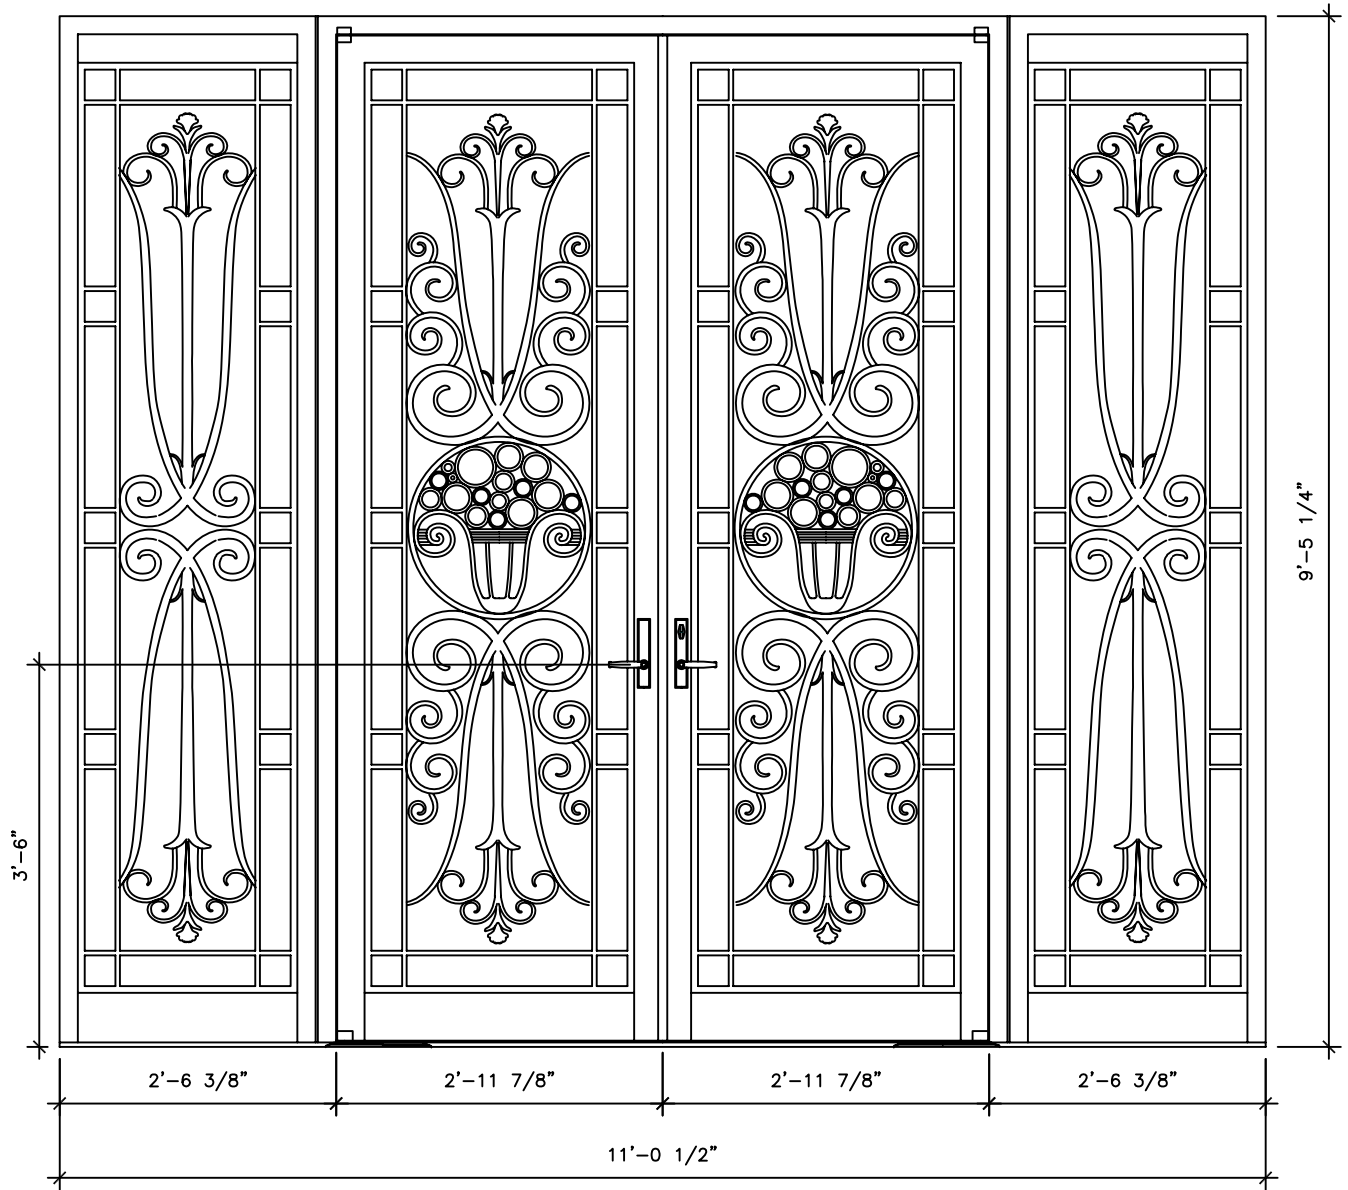

RECOMMENDED MATERIALS
PAINTED, PATINA, BRUSHED

FINISHES
ALUMINIUM, BRONZE

®