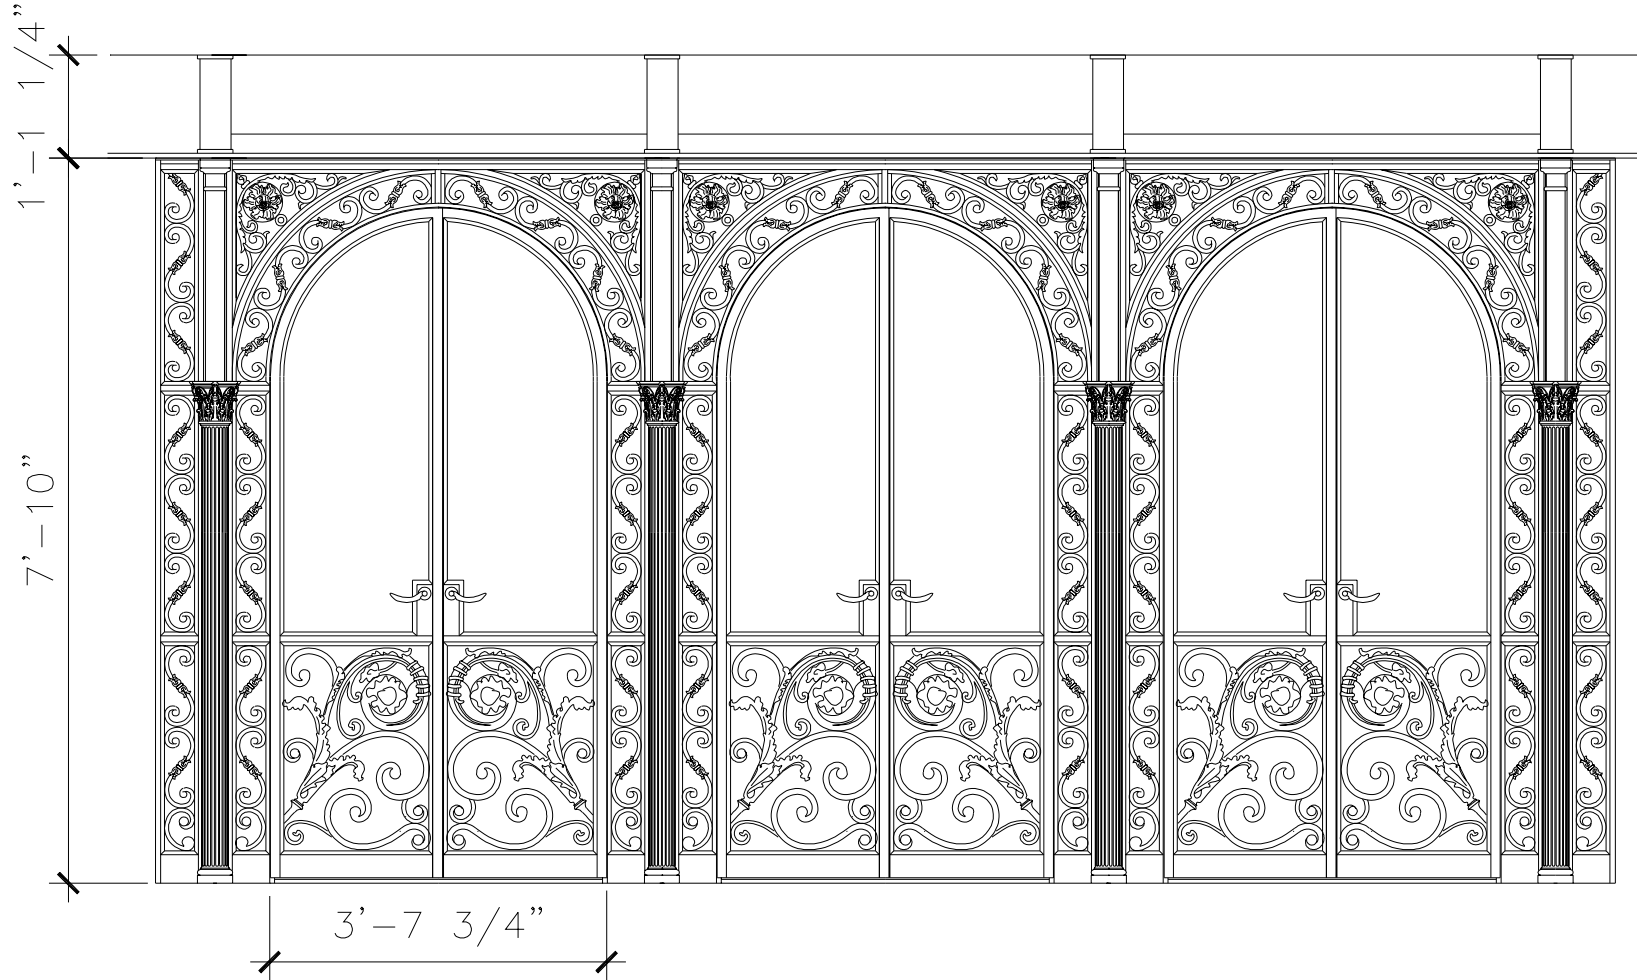

POOL ENCLOSING

DW039

RECOMMENDED MATERIALS

ALUMINUM
BRONZE

FINISHES

PAINTED, ANTIQUED
PATINA, BRUSHED, HAND RUBBED