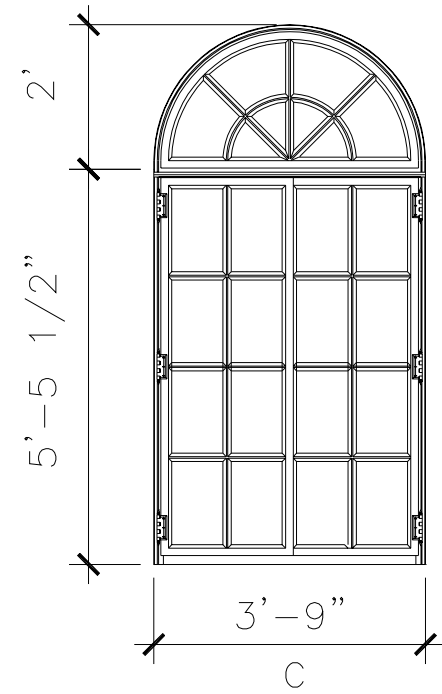

WINDOWS

DW025

RECOMMENDED MATERIALS

ALUMINUM
BRONZE

FINISHES

PAINTED, ANTIQUED
PATINA, BRUSHED, HAND RUBBED