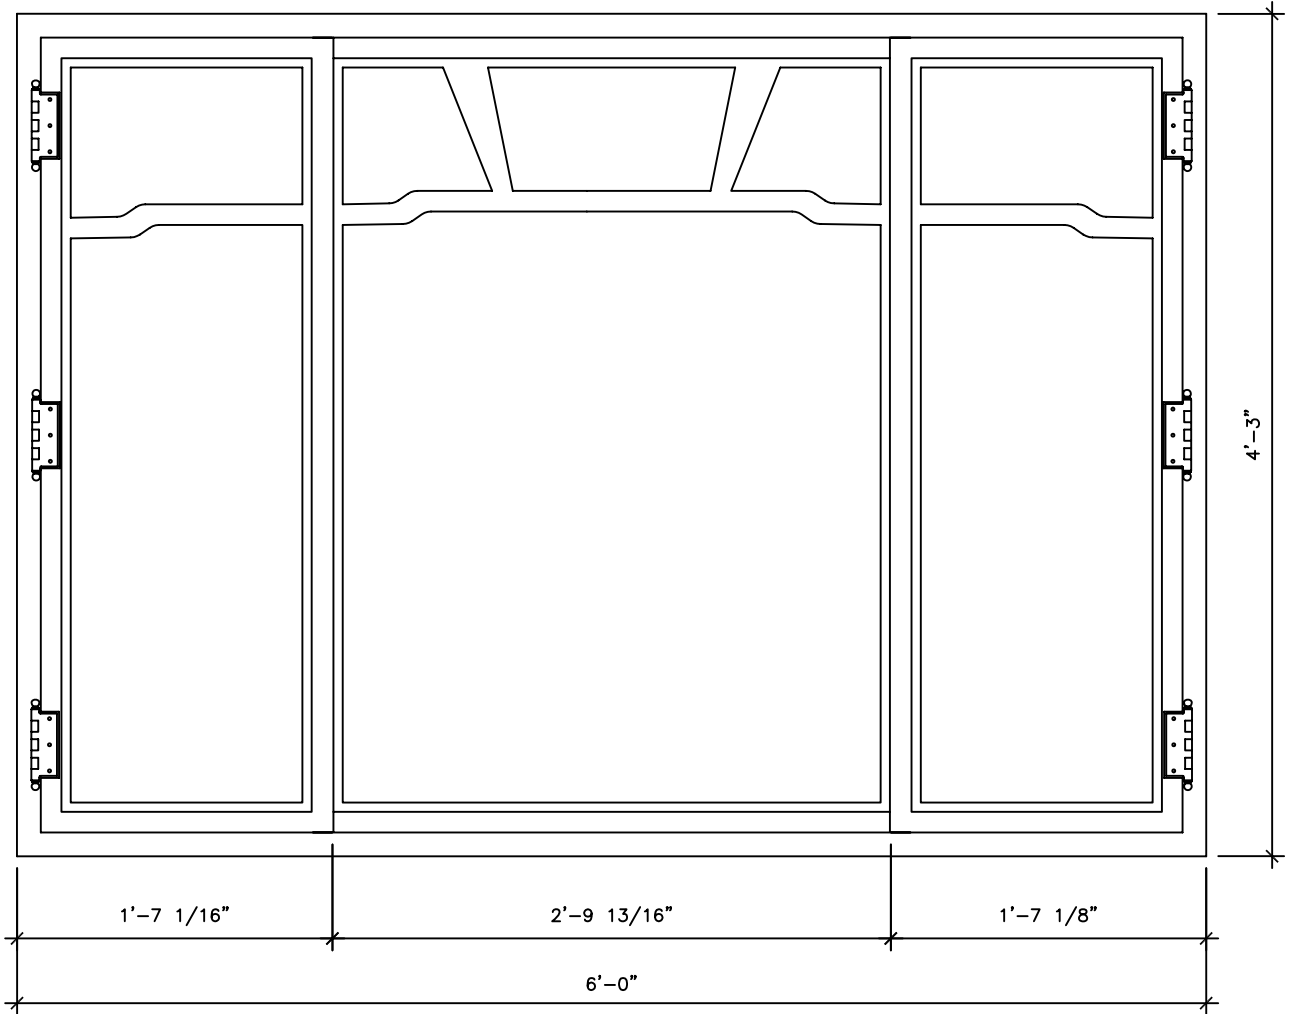

DW046

RECOMMENDED MATERIALS
ALUMINUM, BRONZE

FINISHES
PAINTED, ANTIQUED, PATINA, BRUSHED, HAND RUBBED

Design Credit:

Historical Arts & Casting, Inc. · 5580 West Bagley Park Road · West Jordan, Utah 84088 · (801) 280-2400 · www.historicalarts.com