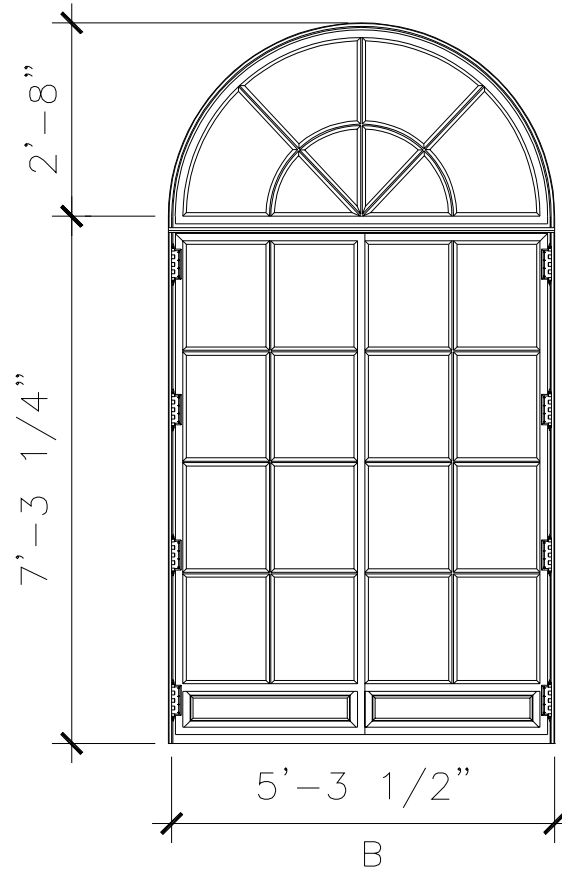

WINDOWS

DW025

RECOMMENDED MATERIALS

ALUMINUM
BRONZE

FINISHES

PAINTED, ANTIQUED
PATINA, BRUSHED, HAND RUBBED