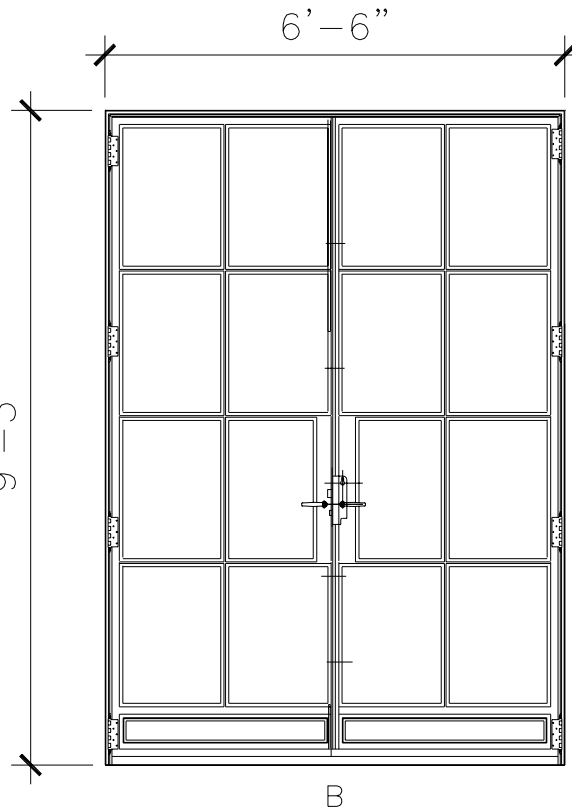

DOORS

DW026

RECOMMENDED MATERIALS

ALUMINUM
BRONZE

FINISHES

PAINTED, ANTIQUED
PATINA, BRUSHED, HAND RUBBED