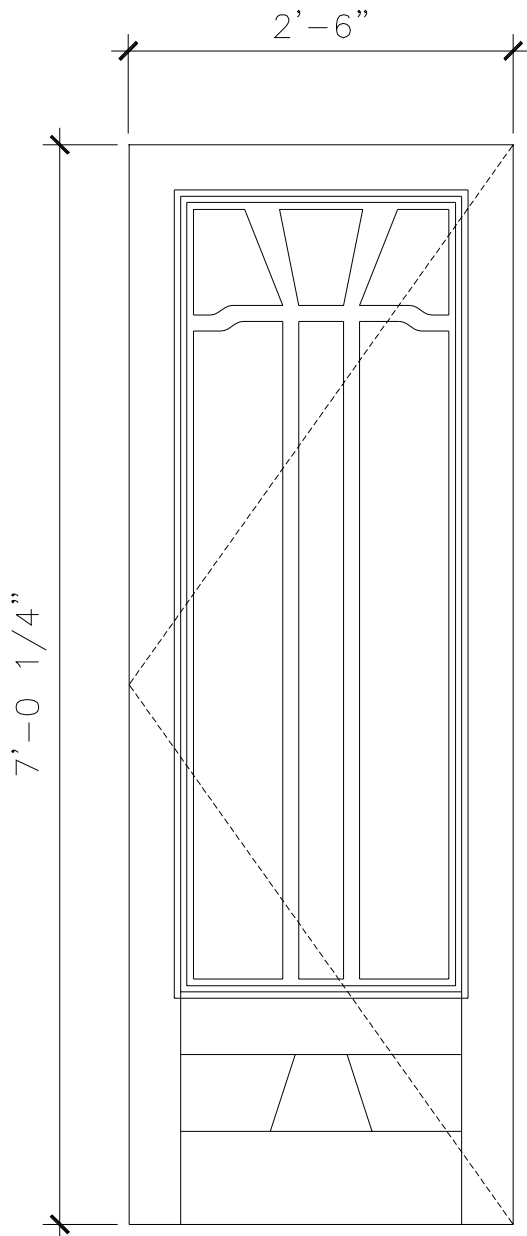

A

RECOMMENDED MATERIALS

ALUMINUM
BRONZE

FINISHES

PAINTED, ANTIQUED
PATINA, BRUSHED, HAND RUBBED