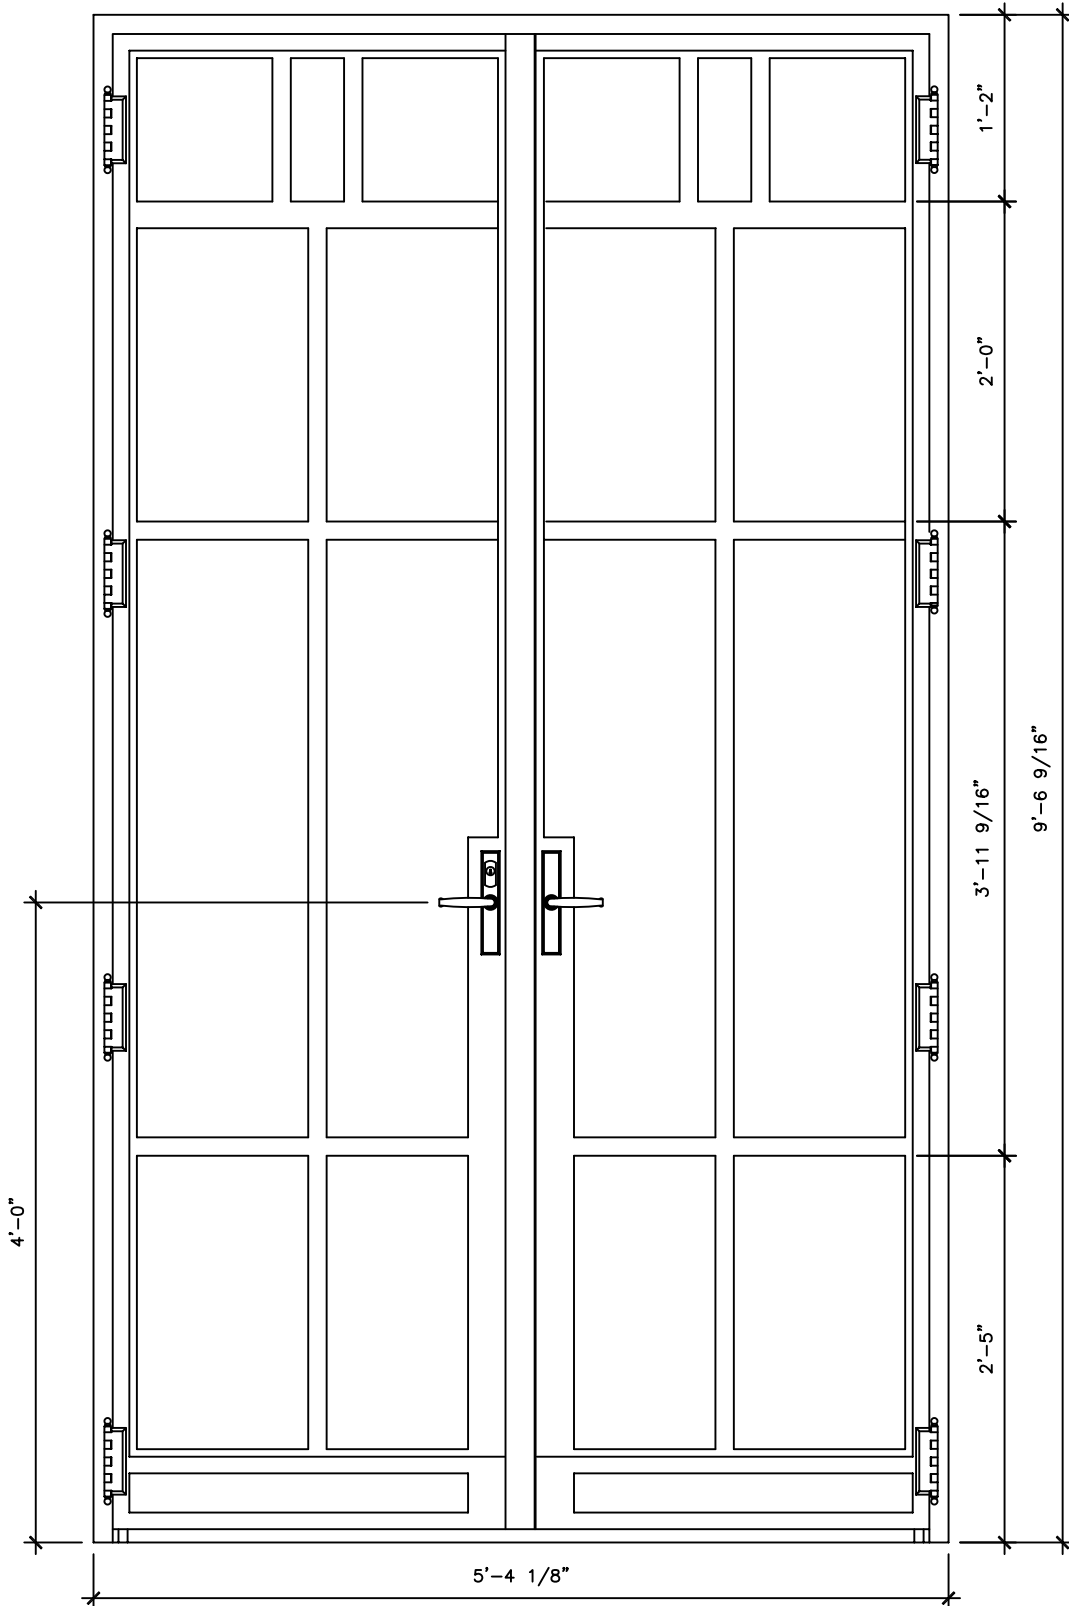

DOOR

DW057

RECOMMENDED MATERIALS

ALUMINIUM, BRONZE

FINISHES

PAINTED. PATINA, BRUSHED