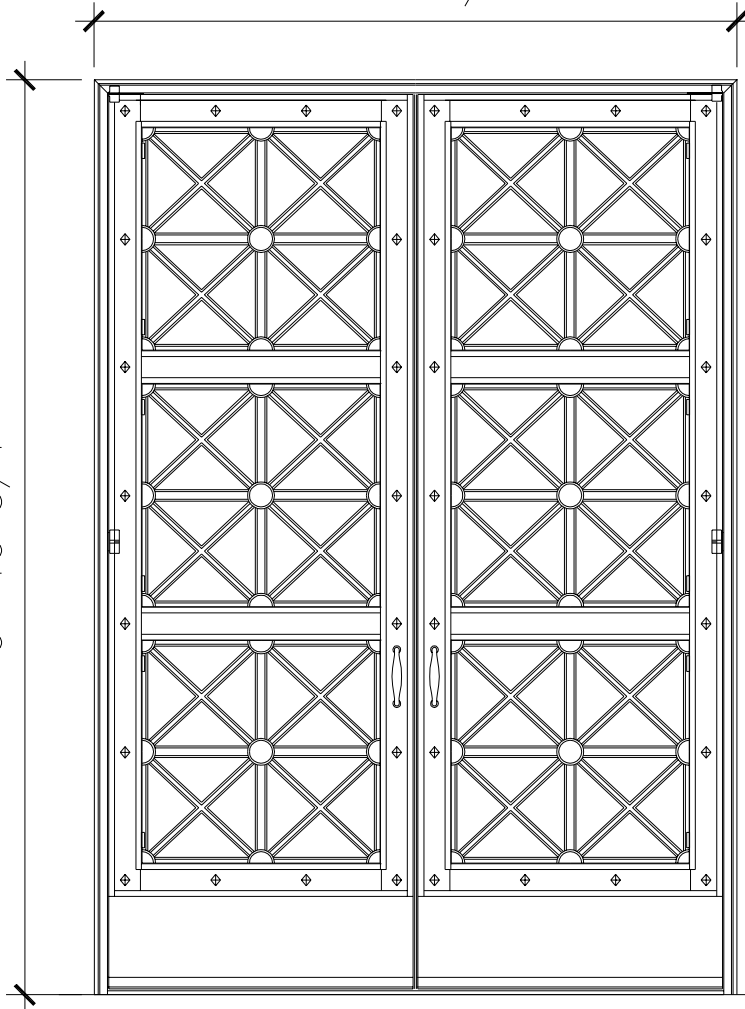

FINISHES

PAINTED, ANTIQUED
PATINA, BRUSHED, HAND RUBBED

DOORS

DW008

6'-11 1/2"

9'-10 3/4"

EXTERIOR ELEVATION

INTERIOR ELEVATION