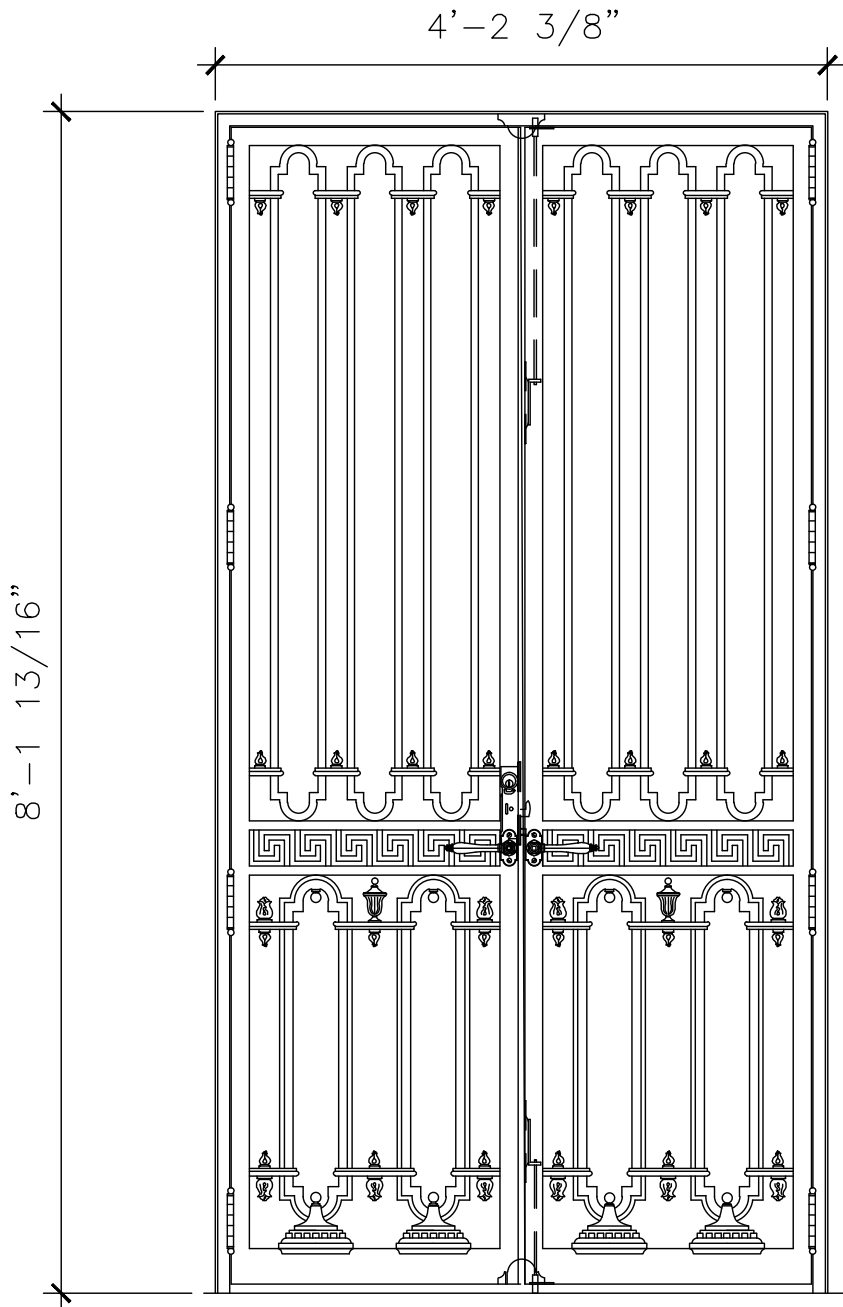

CURVED DOOR

DW070

RECOMMENDED MATERIALS
ALUMINUM, BRONZE

FINISHES
PAINTED, ANTIQUED, PATINA, BRUSHED, HAND RUBBED