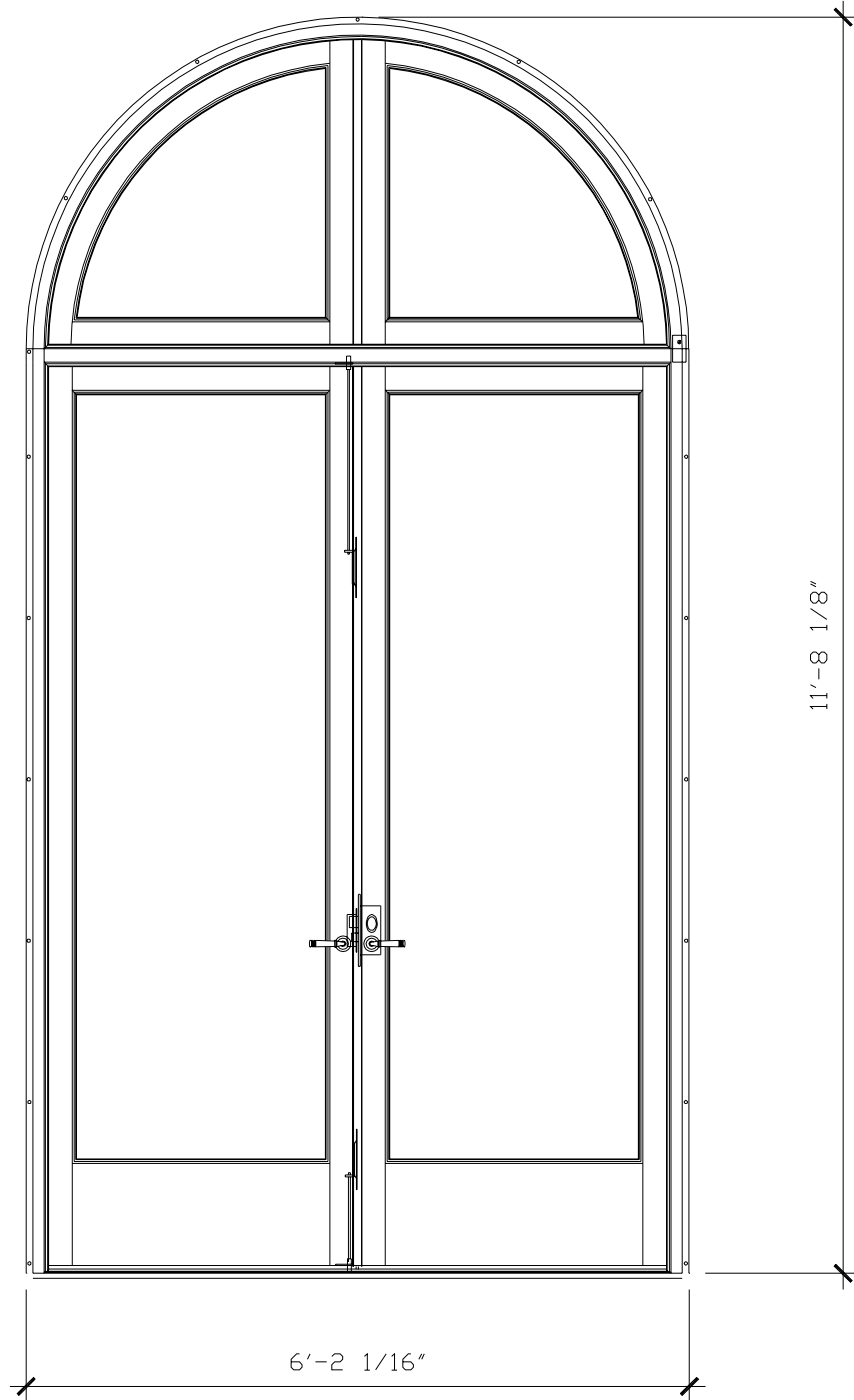

DOOR

DW019

RECOMMENDED MATERIALS

ALUMINUM
BRONZE

FINISHES

PAINTED, ANTIQUED
PATINA, BRUSHED, HAND RUBBED