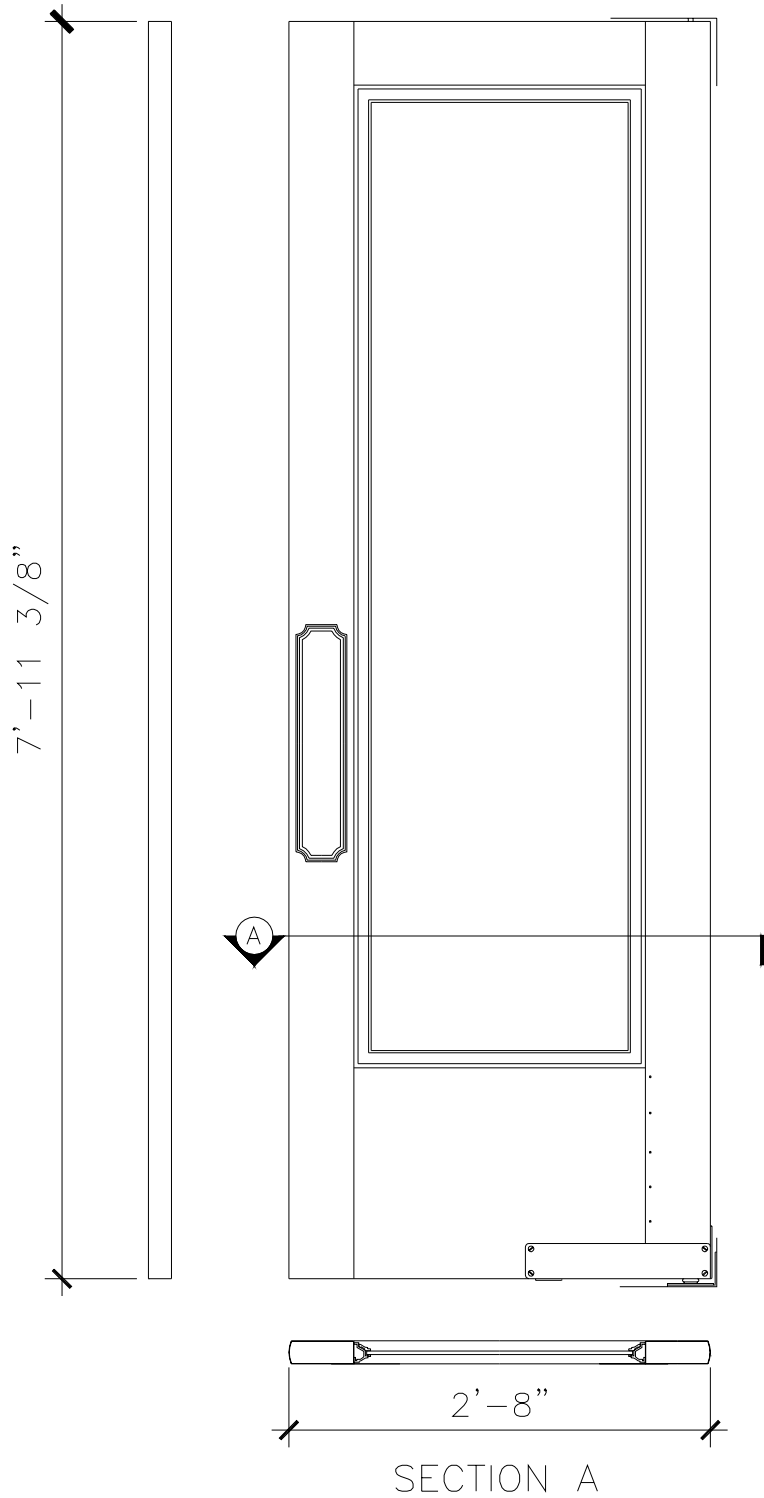

RECOMMENDED MATERIALS

ALUMINUM
BRONZE

FINISHES

PAINTED, ANTIQUED
PATINA, BRUSHED, HAND RUBBED