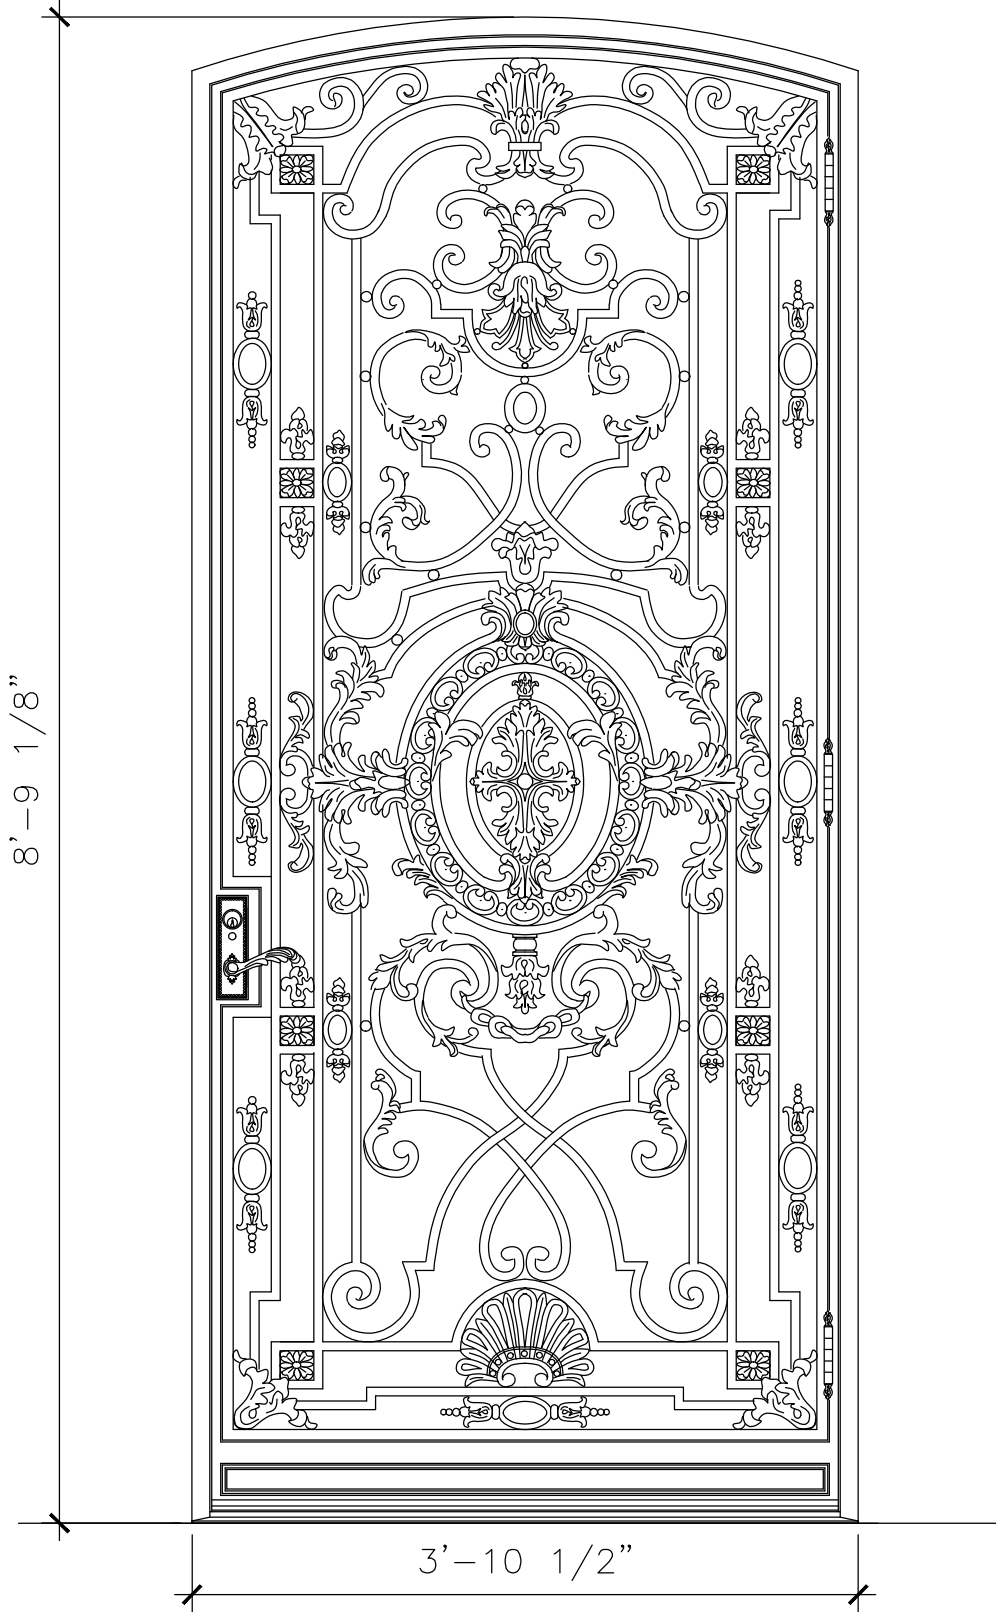

DOOR

DW060

RECOMMENDED MATERIALS
ALUMINUM, BRONZE

FINISHES
PAINTED, ANTIQUED, PATINA, BRUSHED, HAND RUBBED