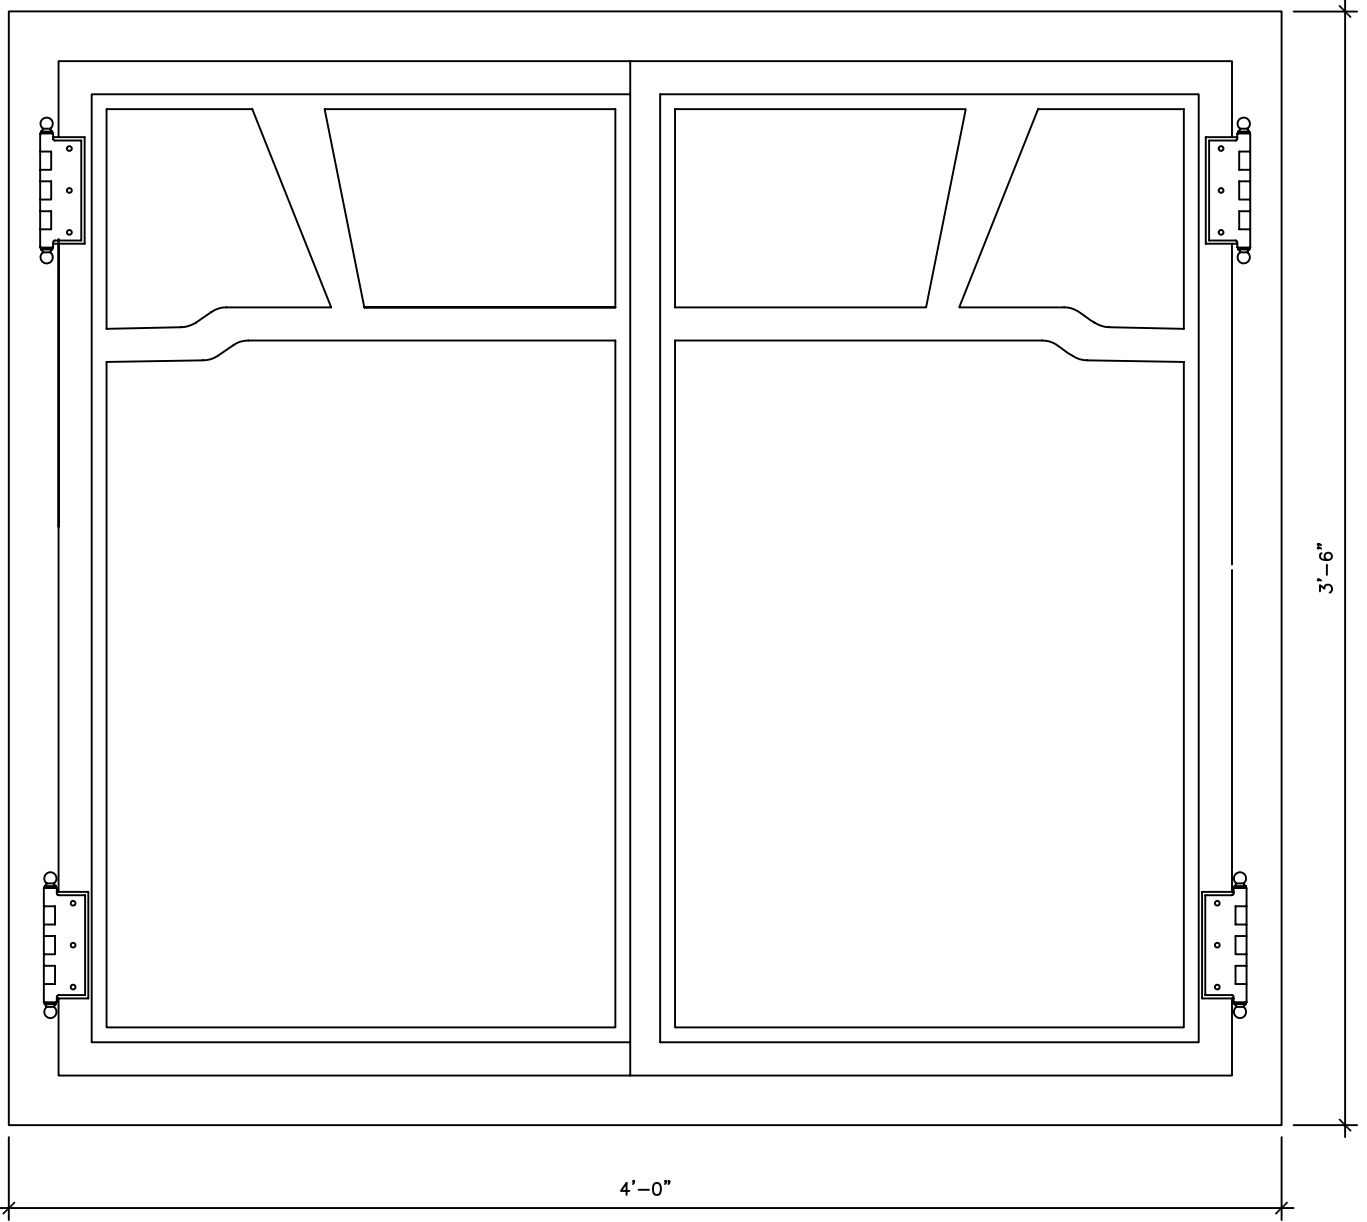

RECOMMENDED MATERIALS
ALUMINIUM, BRONZE STEEL

FINISHES
PAINTED, PATINA, BRUSHED

®