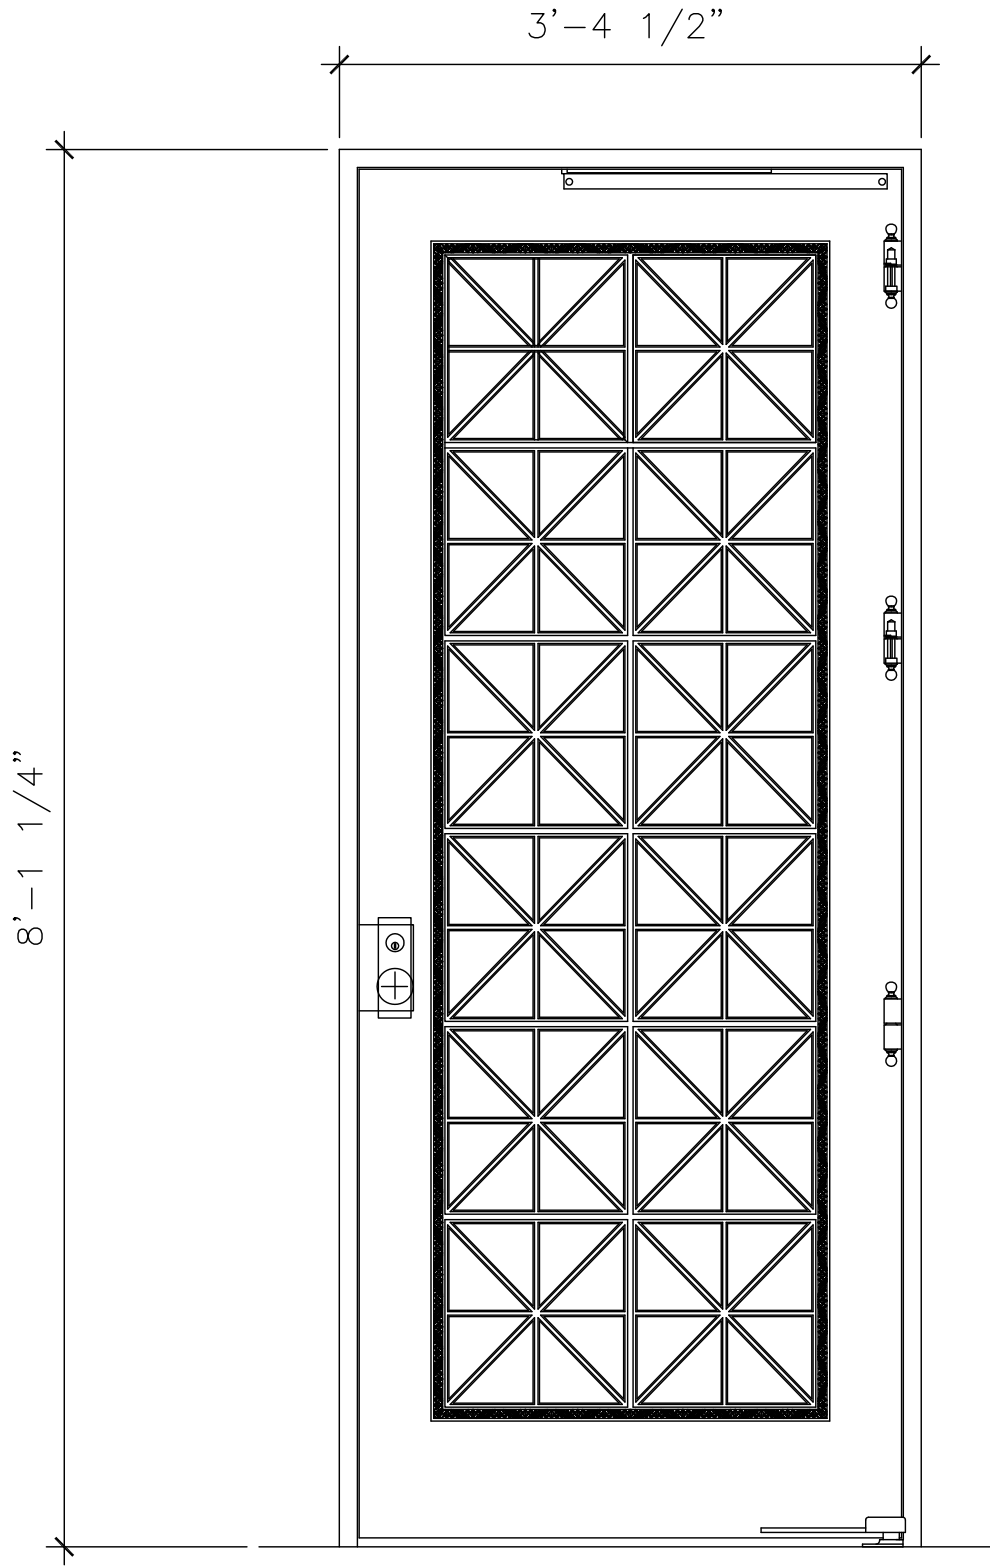

RECOMMENDED MATERIALS

ALUMINUM, BRONZE

FINISHES

PAINTED, ANTIQUED, PATINA, BRUSHED, HAND RUBBED