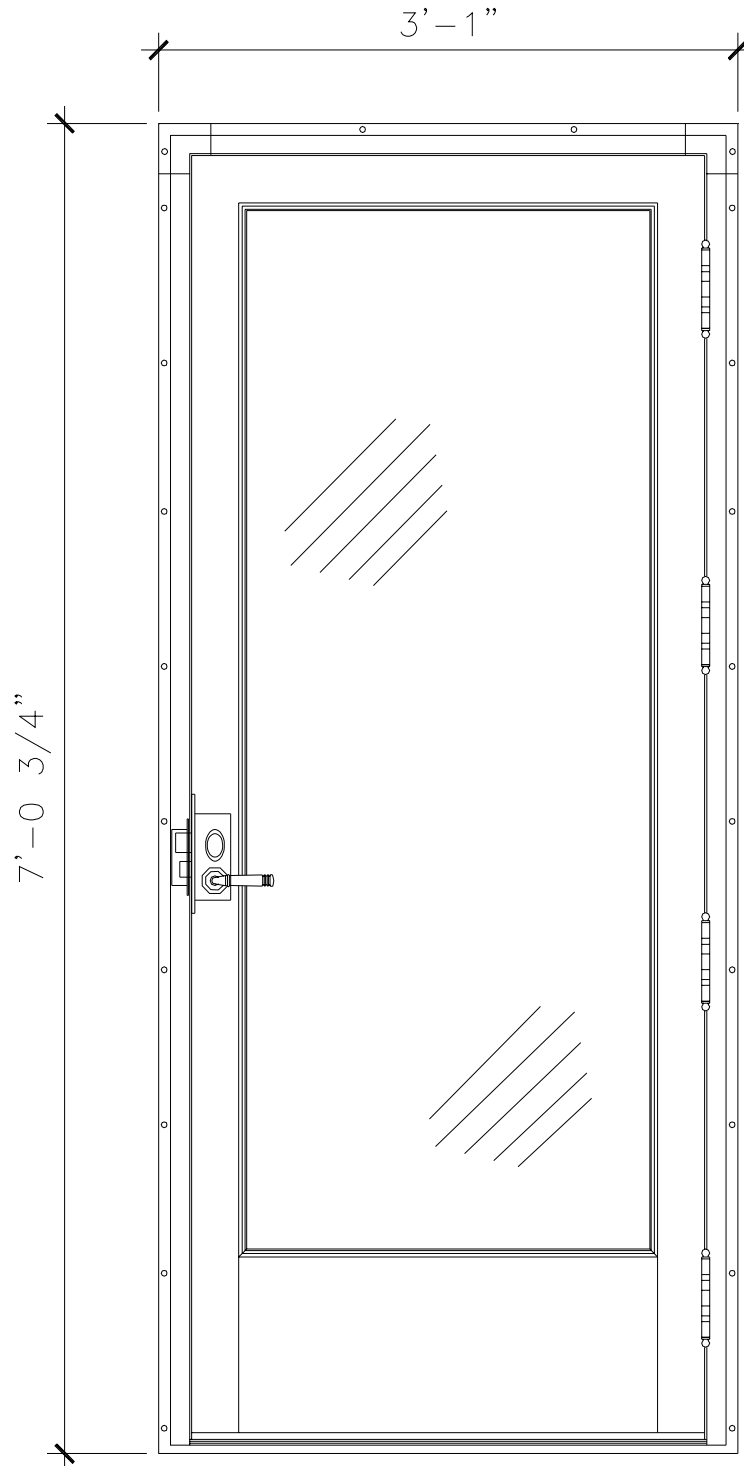

DOOR

DW031

RECOMMENDED MATERIALS

ALUMINUM
BRONZE

FINISHES

PAINTED, ANTIQUED
PATINA, BRUSHED, HAND RUBBED