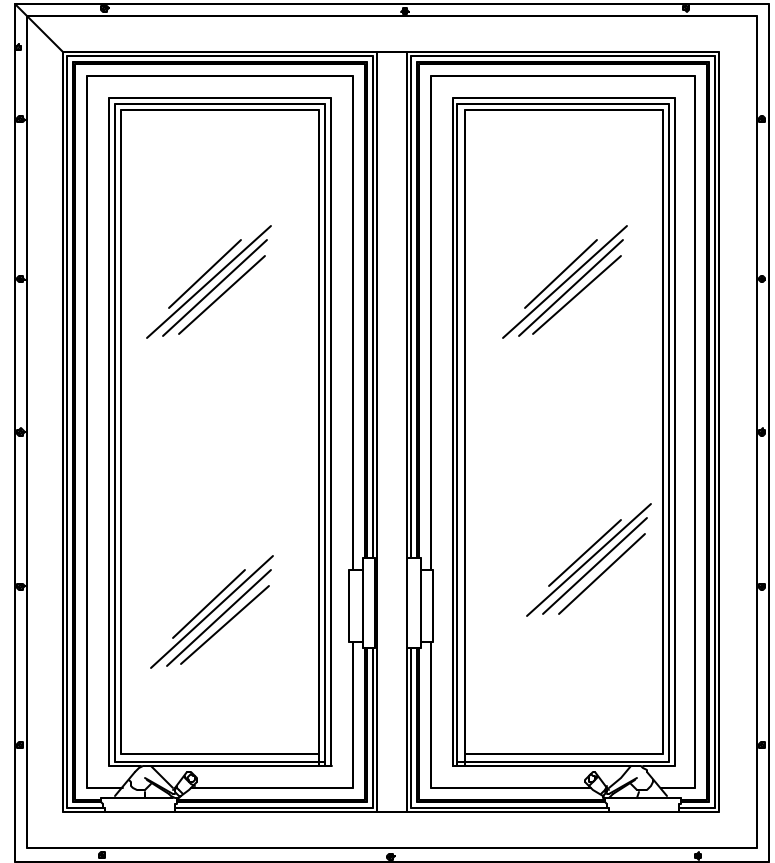

FINISHES

PAINTED, ANTIQUED
PATINA, BRUSHED, HAND RUBBED

WINDOW

DW027B

2'-6"

2'-10 1/2"

EXTERIOR ELEVATION

EXTERIOR ELEVATION