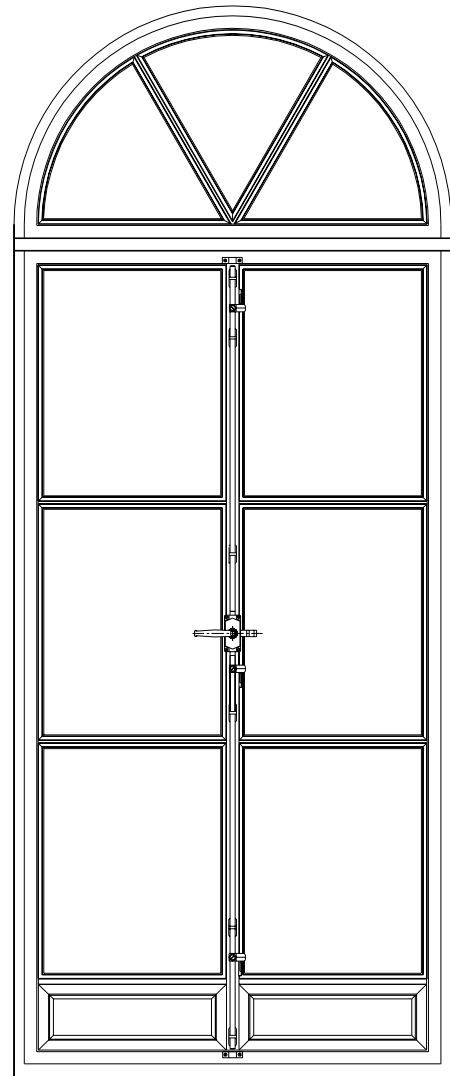

INTERIOR ELEVATION

RECOMMENDED MATERIALS

ALUMINUM
BRONZE

FINISHES

PAINTED, ANTIQUED
PATINA, BRUSHED, HAND RUBBED