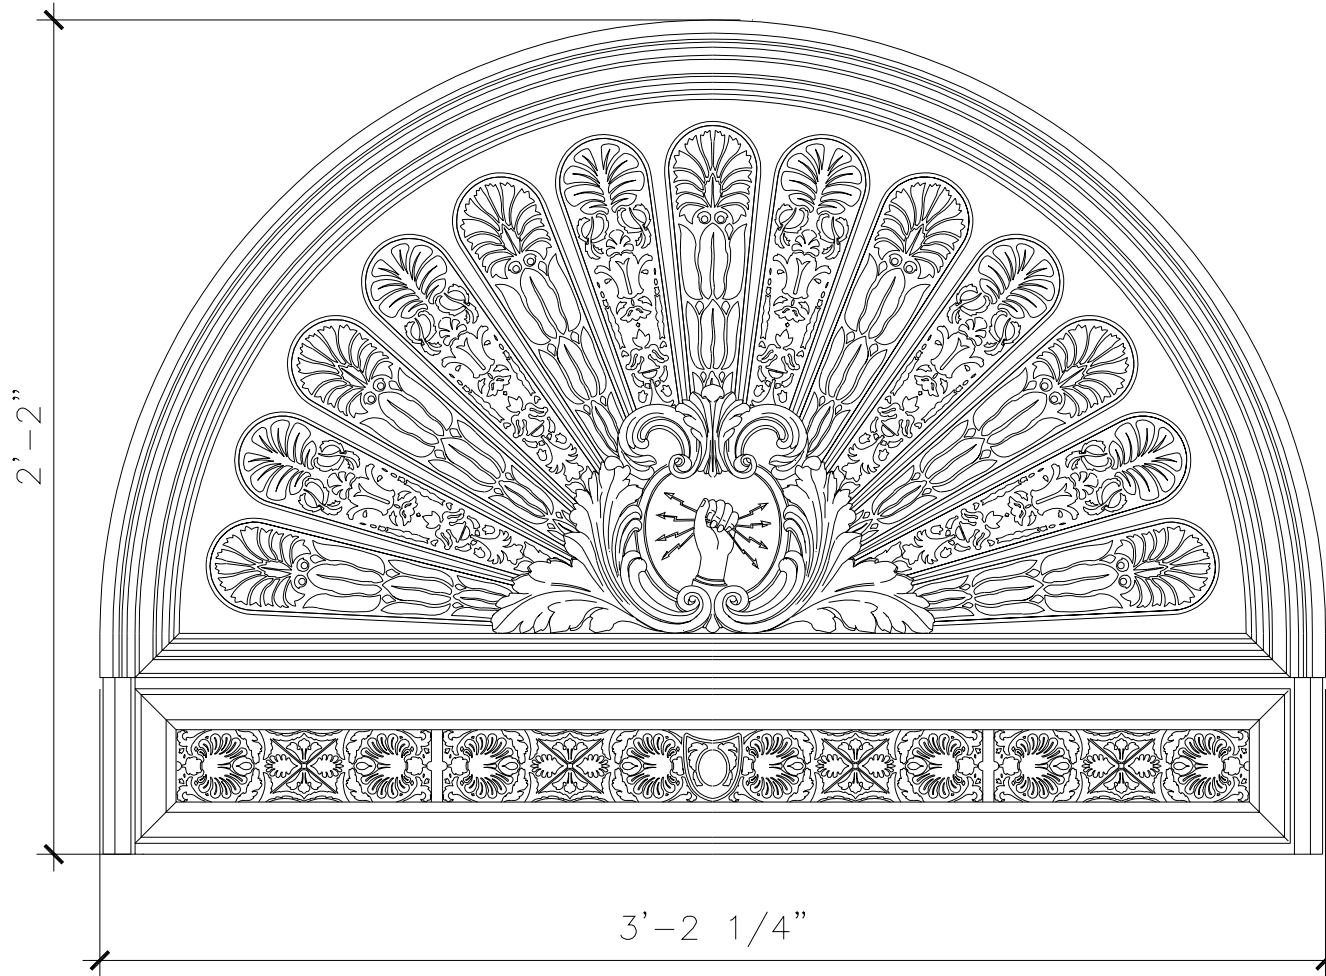

ENTRANCE DOOR

DW011

RECOMMENDED MATERIALS

ALUMINUM
BRONZE

FINISHES

PAINTED, ANTIQUED
PATINA, BRUSHED, HAND RUBBED

LUNETTE

DW012