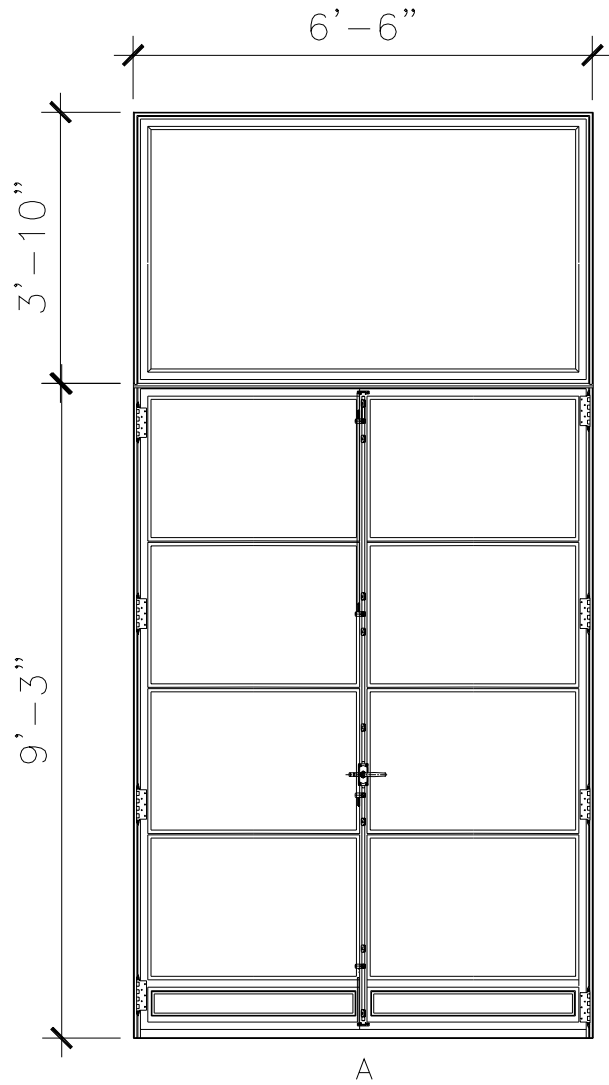

DOORS

DW026

RECOMMENDED MATERIALS

ALUMINUM
BRONZE

FINISHES

PAINTED, ANTIQUED
PATINA, BRUSHED, HAND RUBBED