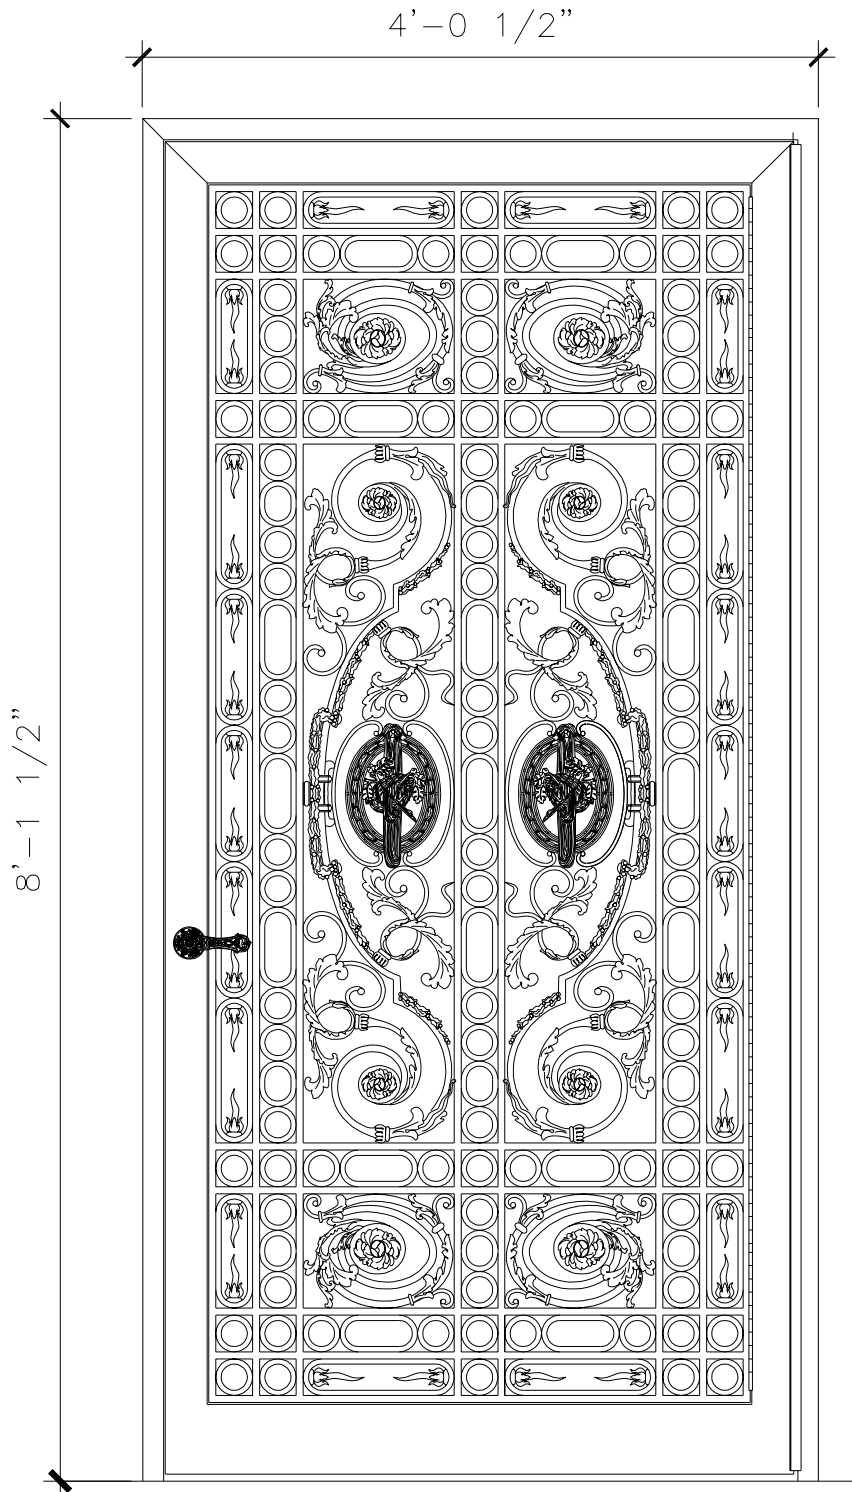

ENTRANCE DOOR

DW032

RECOMMENDED MATERIALS

ALUMINUM
BRONZE

FINISHES

PAINTED, ANTIQUED
PATINA, BRUSHED, HAND RUBBED