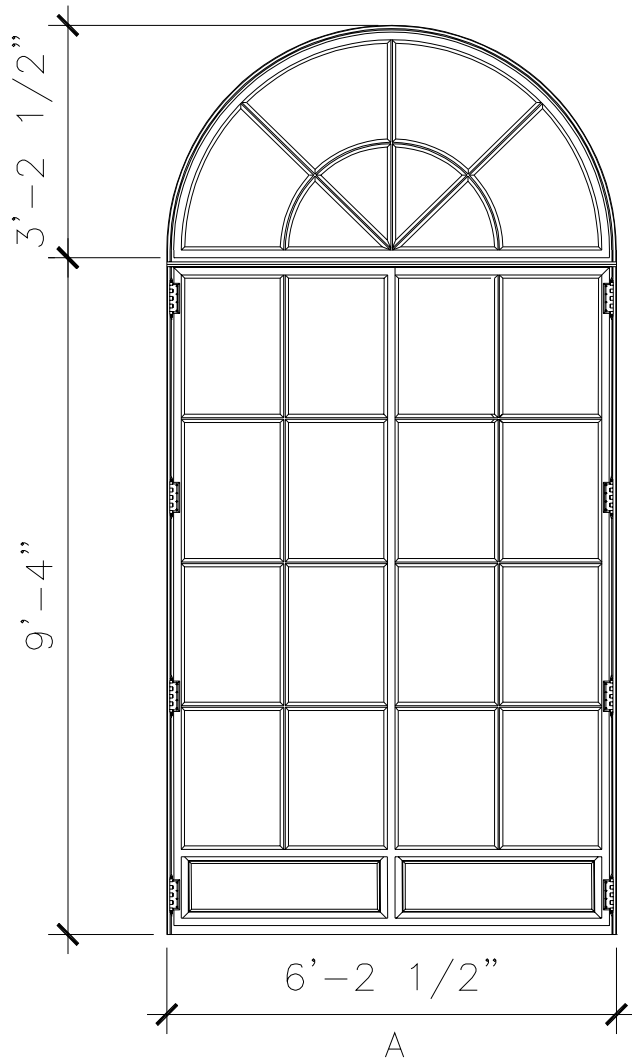

WINDOWS

DW025

RECOMMENDED MATERIALS

ALUMINUM
BRONZE

FINISHES

PAINTED, ANTIQUED
PATINA, BRUSHED, HAND RUBBED