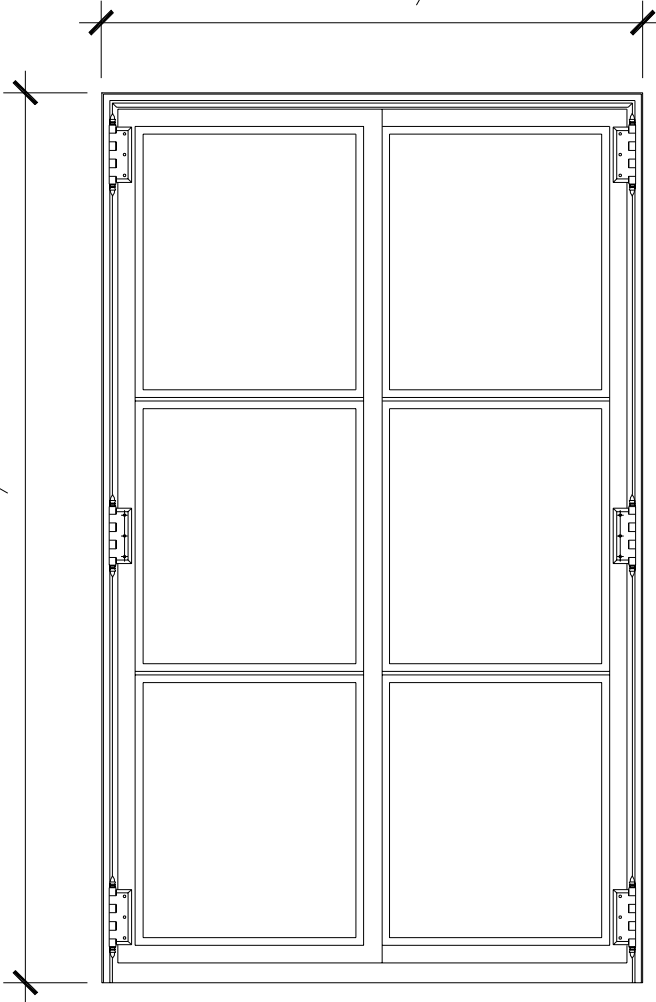

WINDOWS

DW024

3'-3 1/4"

5'-4 1/2"

EXTERIOR ELEVATION

INTERIOR ELEVATION

RECOMMENDED MATERIALS

ALUMINUM
BRONZE