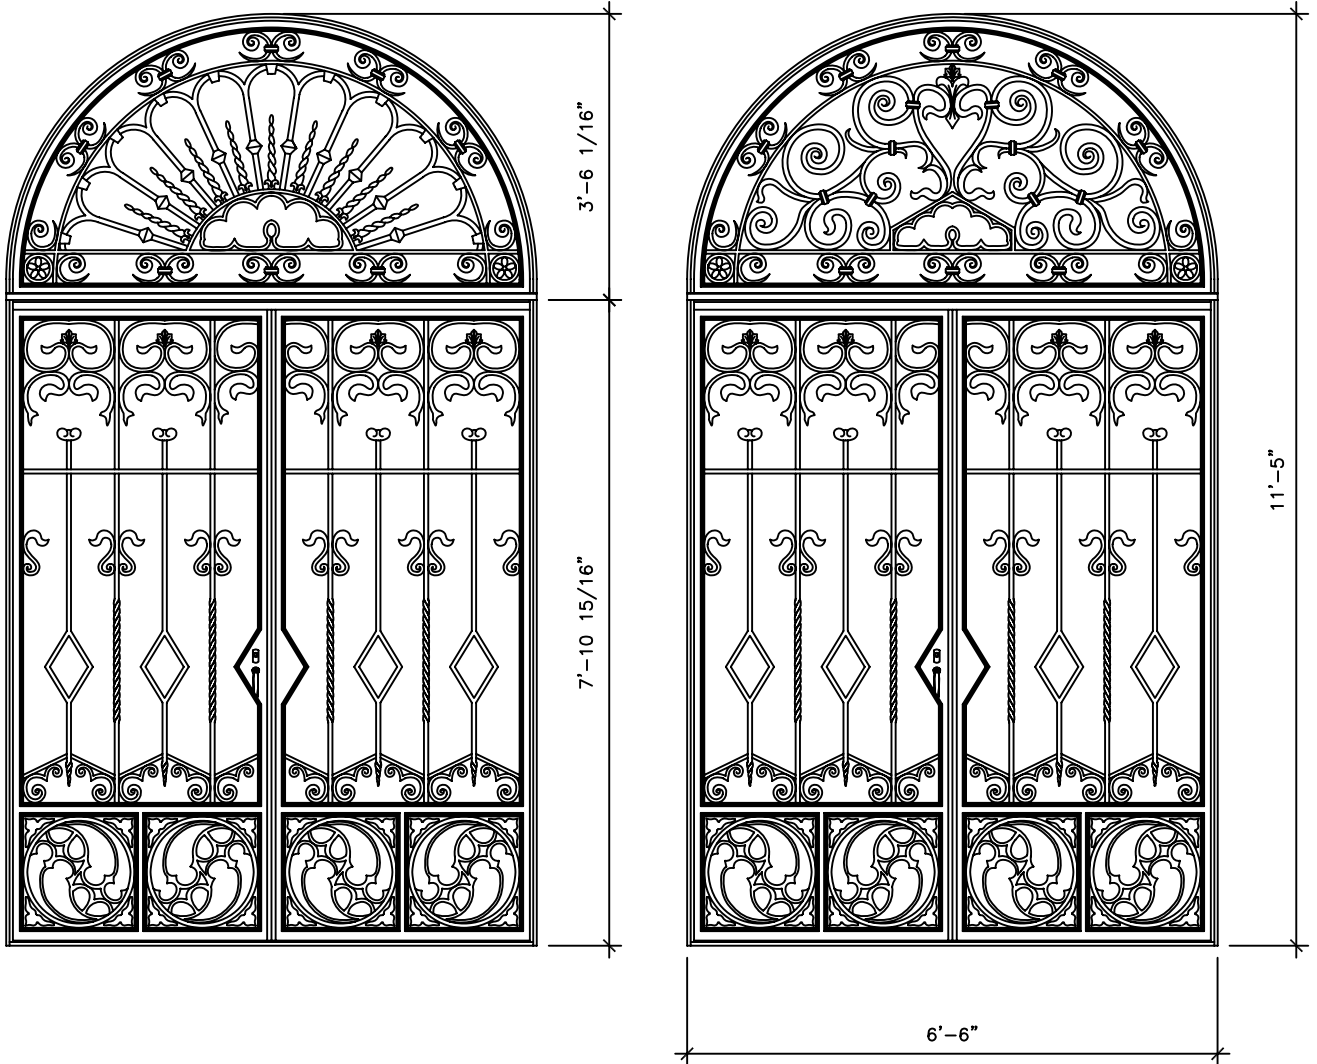

ALUMINUM
BRONZE

FINISHES

PAINTED, ANTIQUED
PATINA, BRUSHED, HAND RUBBED

5'-11"

9'-9 9/16"

RECOMMENDED MATERIALS
ALUMINUM, BRONZE

FINISHES
PAINTED, ANTIQUED, PATINA, BRUSHED, HAND RUBBED

®