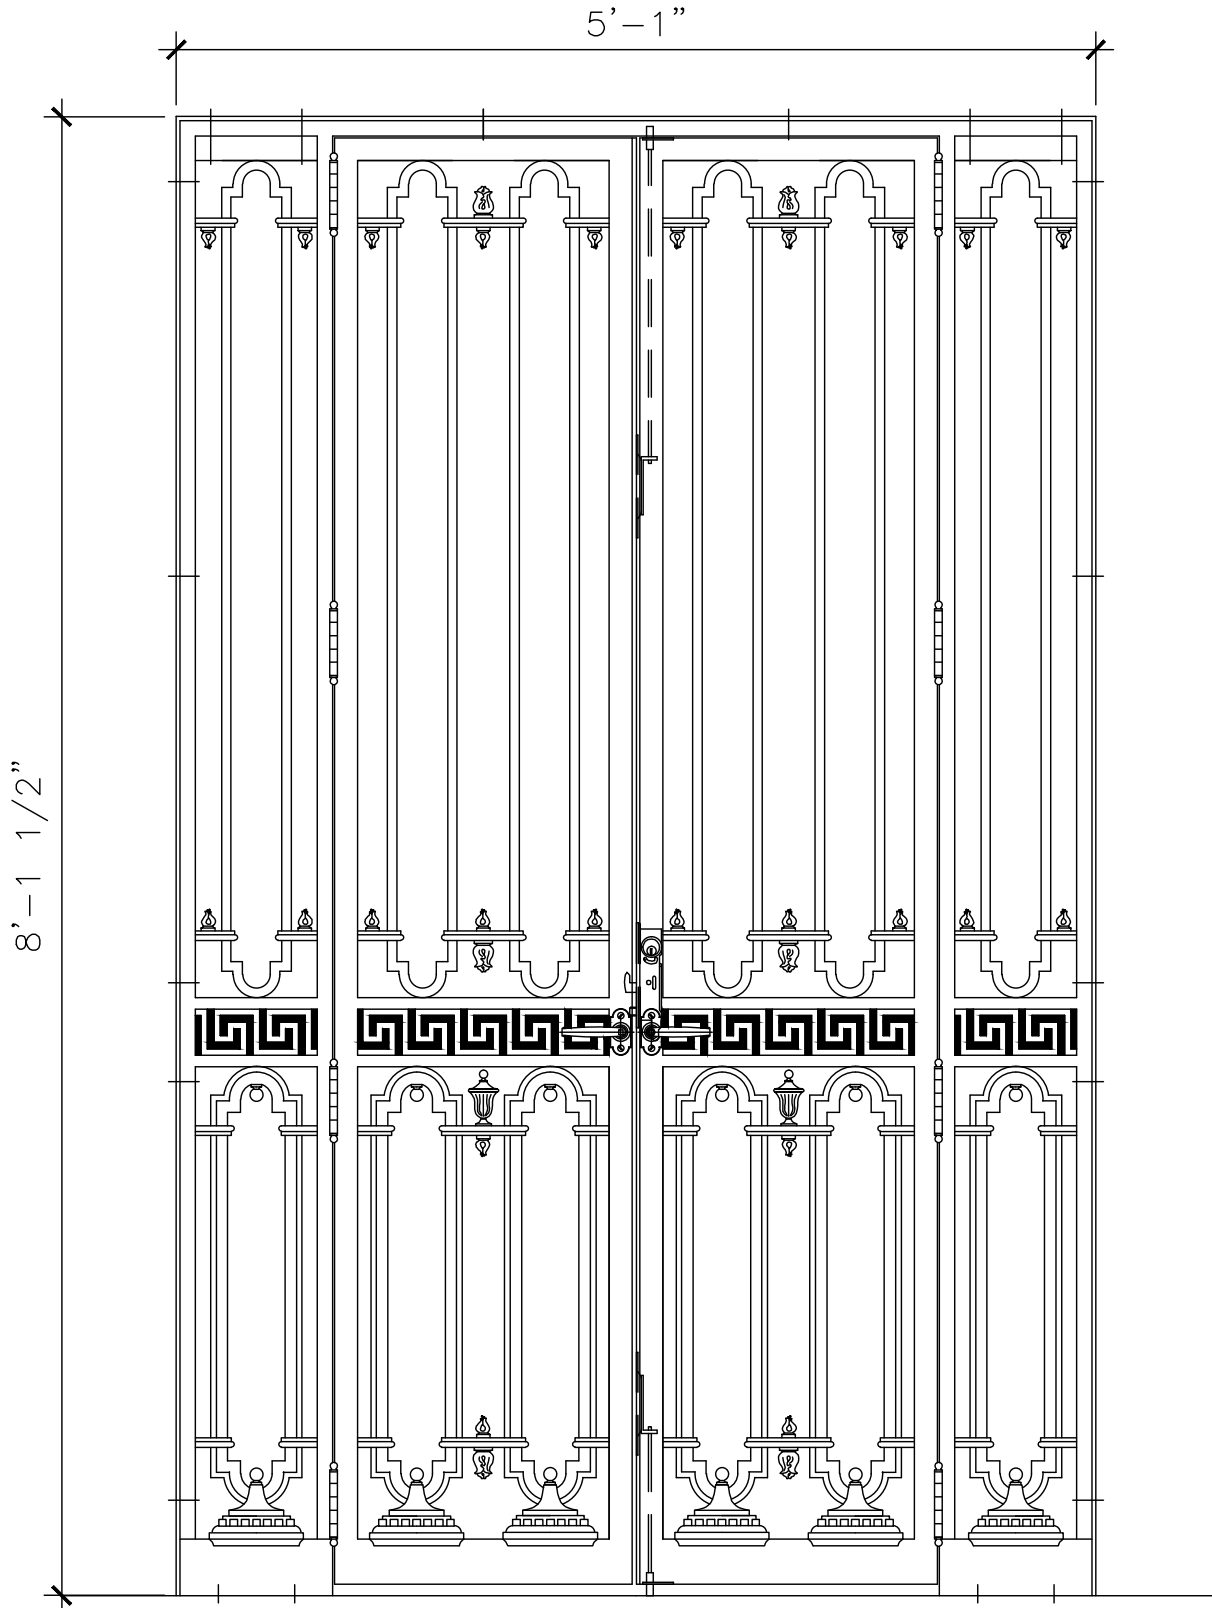

DOOR

DW069

RECOMMENDED MATERIALS
ALUMINUM, BRONZE

FINISHES
PAINTED, ANTIQUED, PATINA, BRUSHED, HAND RUBBED