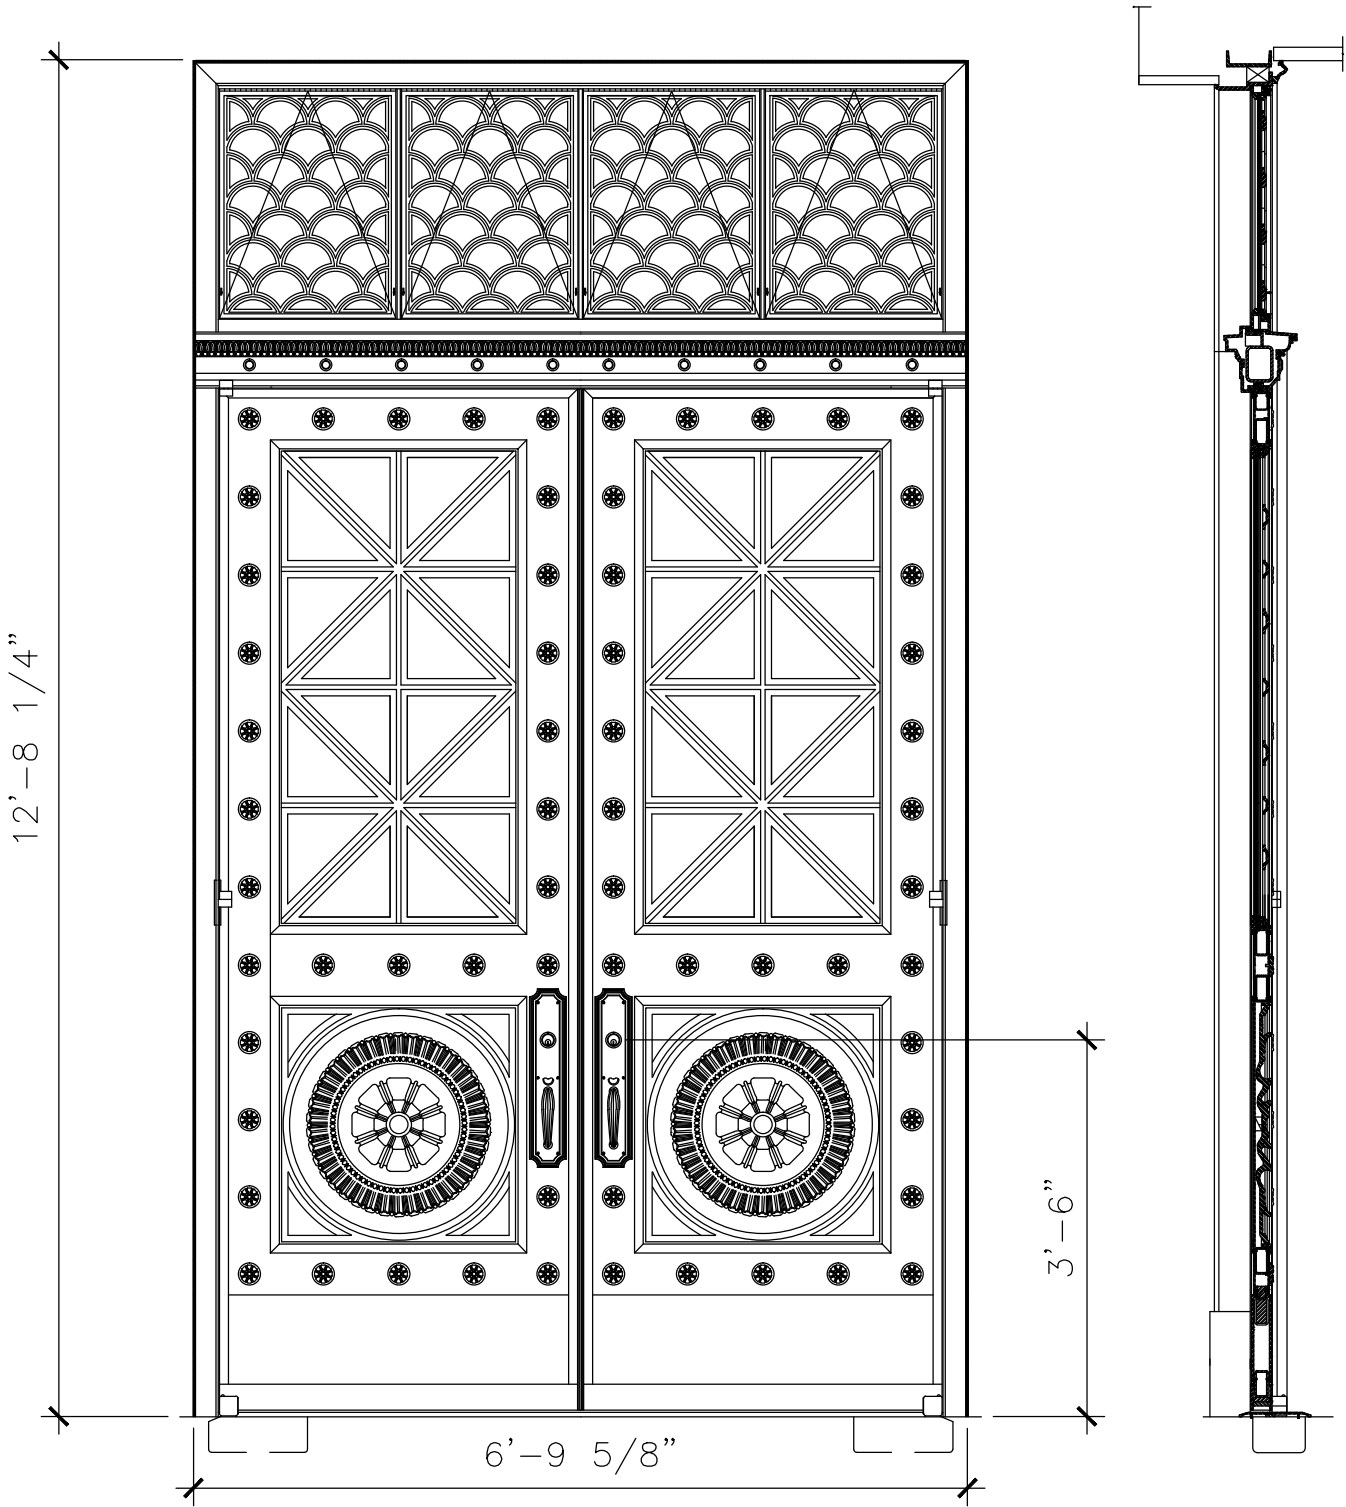

DOOR

DW063

RECOMMENDED MATERIALS
ALUMINUM, BRONZE

FINISHES
PAINTED, ANTIQUED, PATINA, BRUSHED, HAND RUBBED