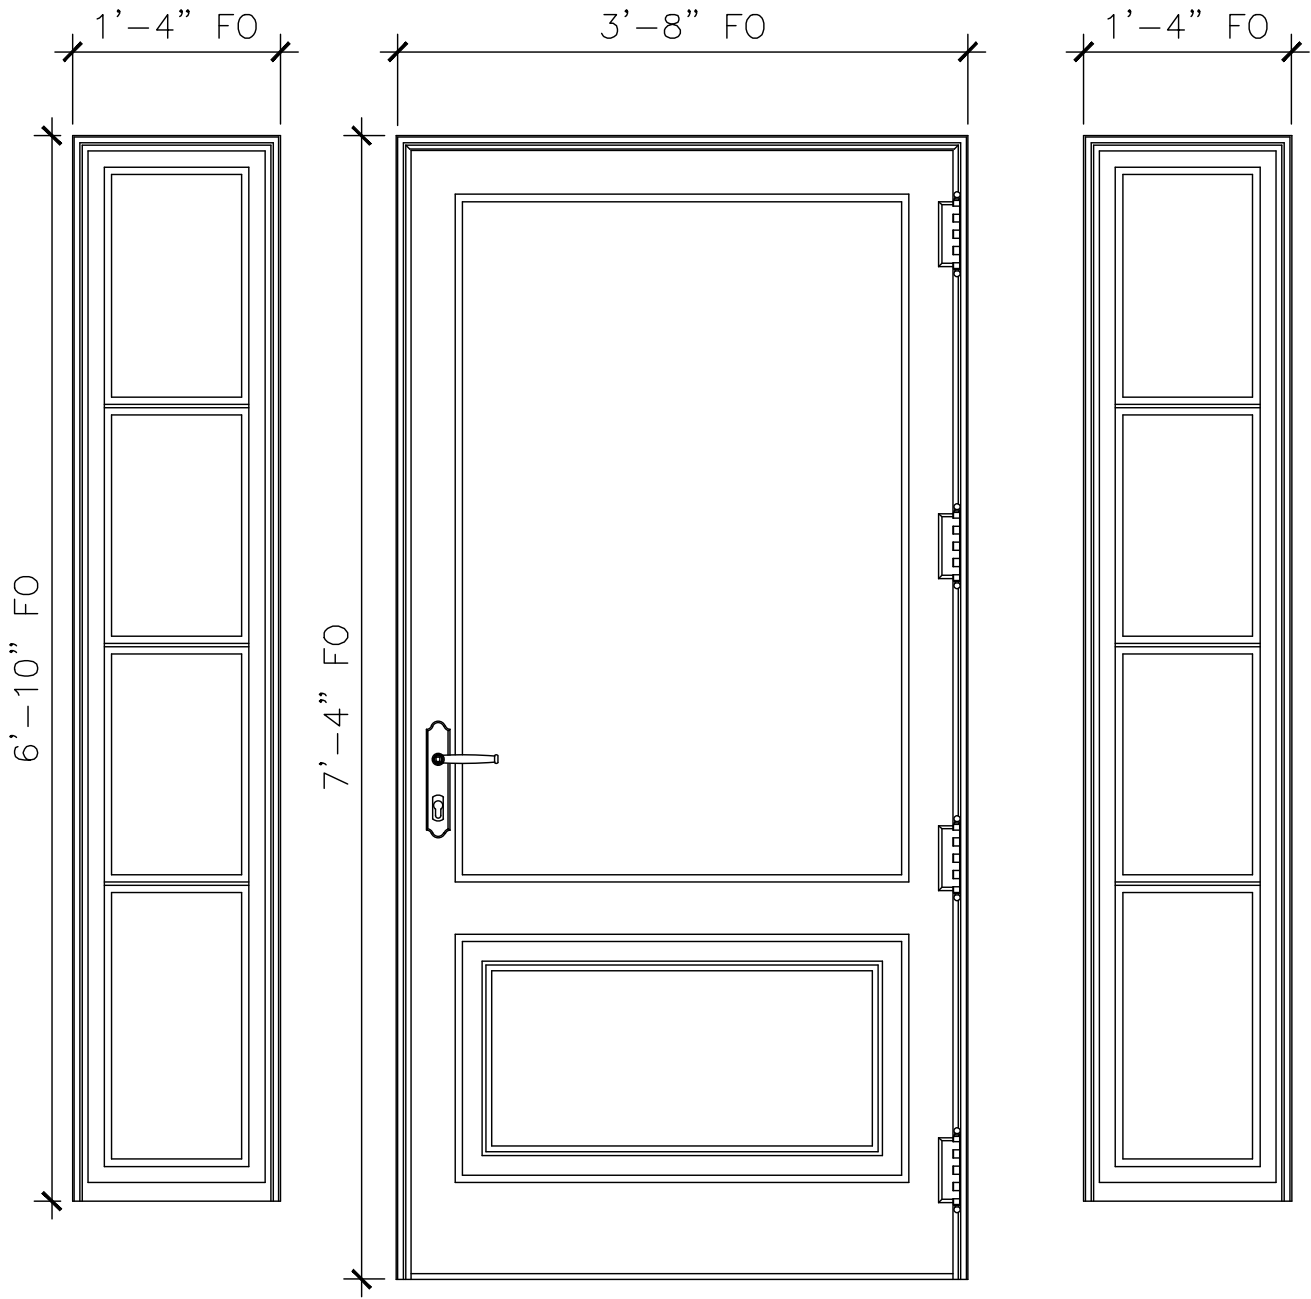

RECOMMENDED MATERIALS
ALUMINUM, BRONZE

FINISHES
PAINTED, ANTIQUED, PATINA, BRUSHED, HAND RUBBED