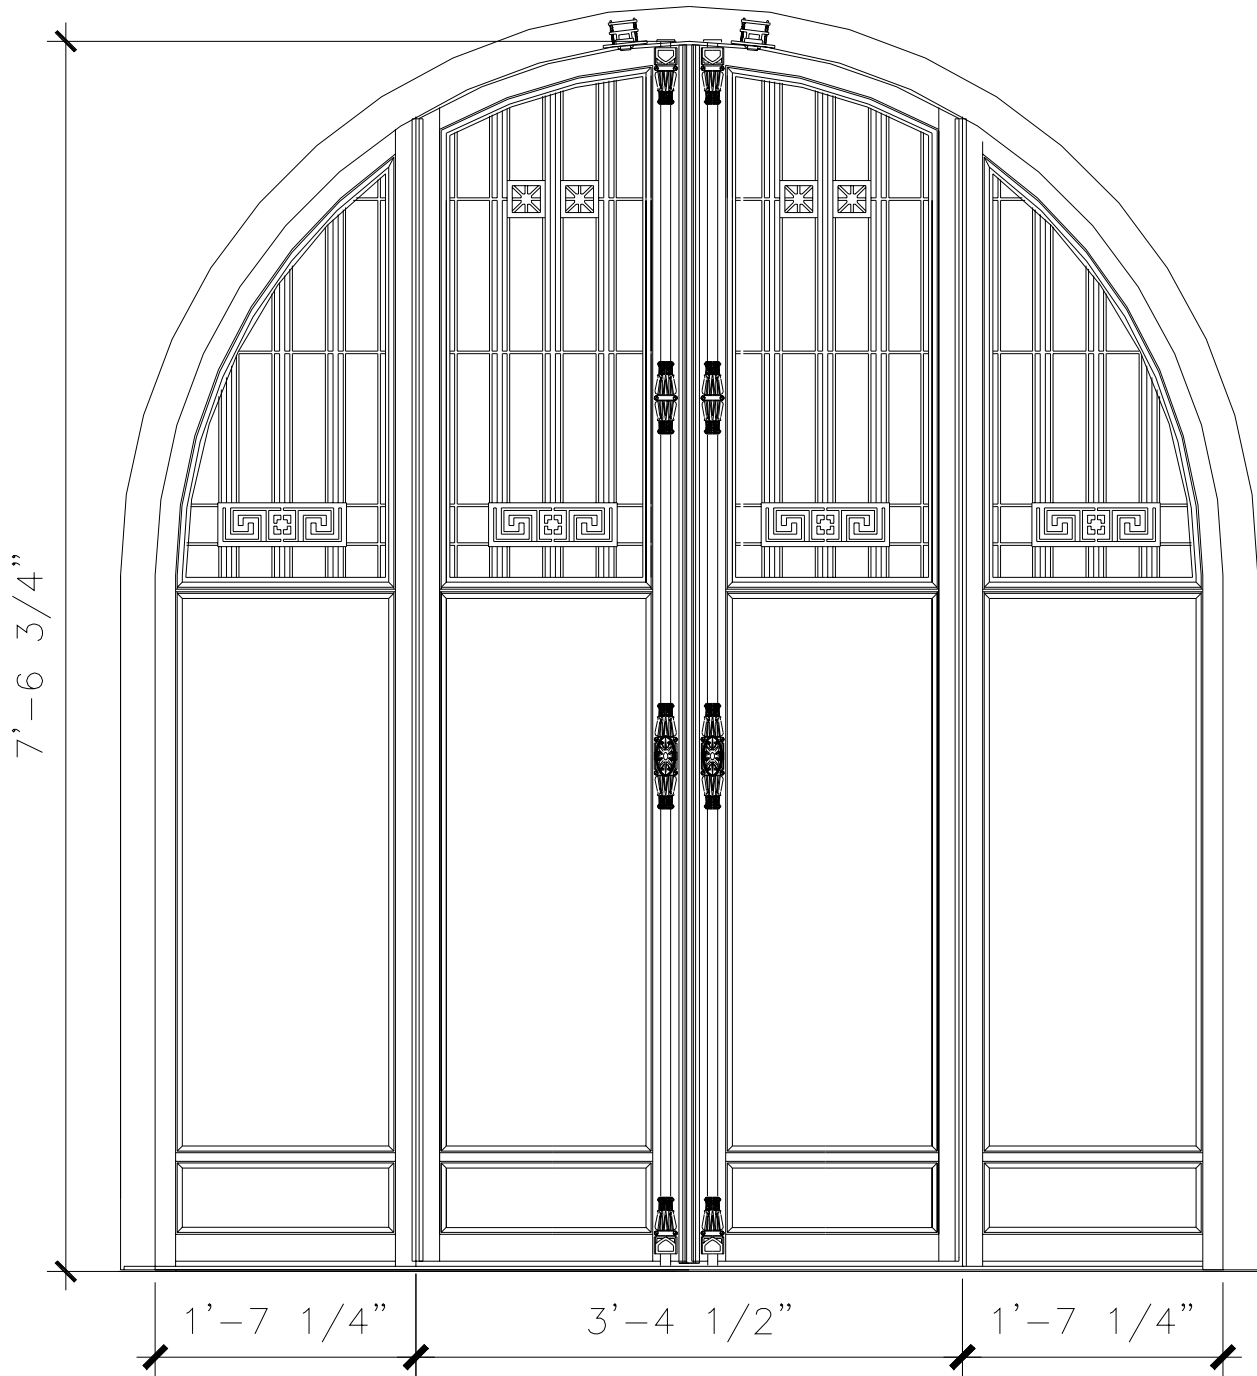

ENTRANCE DOOR

DW033

RECOMMENDED MATERIALS

ALUMINUM
BRONZE

FINISHES

PAINTED, ANTIQUED
PATINA, BRUSHED, HAND RUBBED