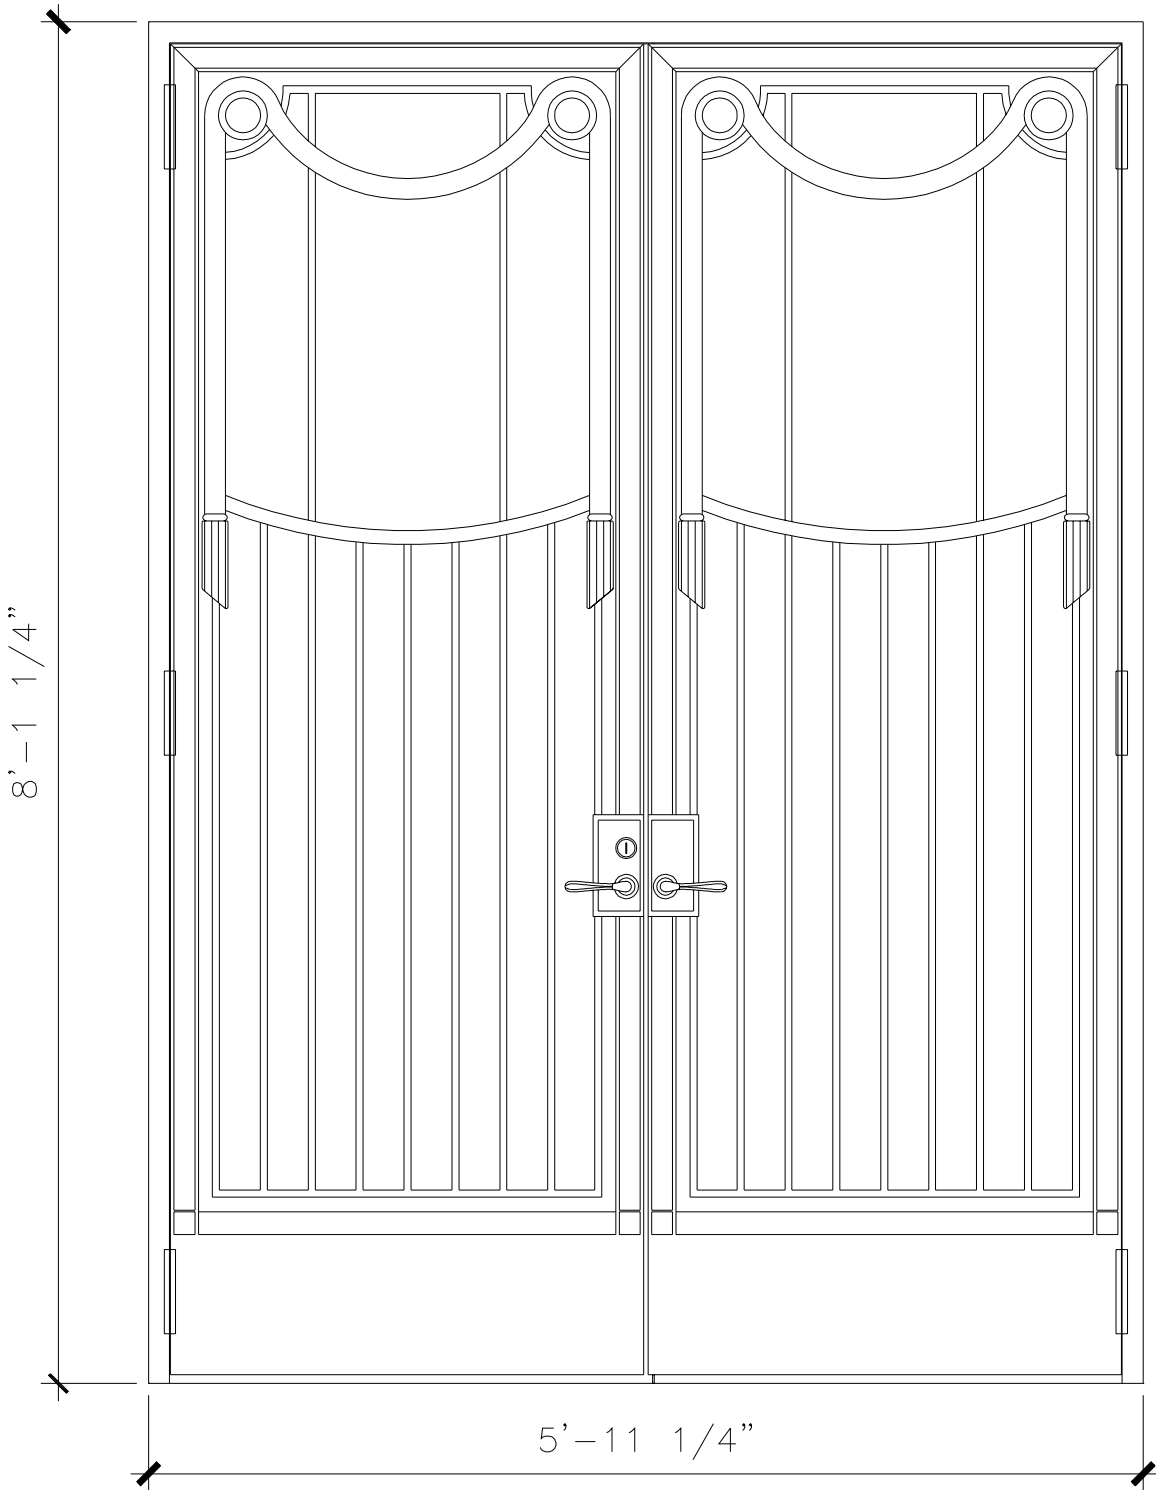

RECOMMENDED MATERIALS

ALUMINUM
BRONZE

FINISHES

PAINTED, ANTIQUED
PATINA, BRUSHED, HAND RUBBED