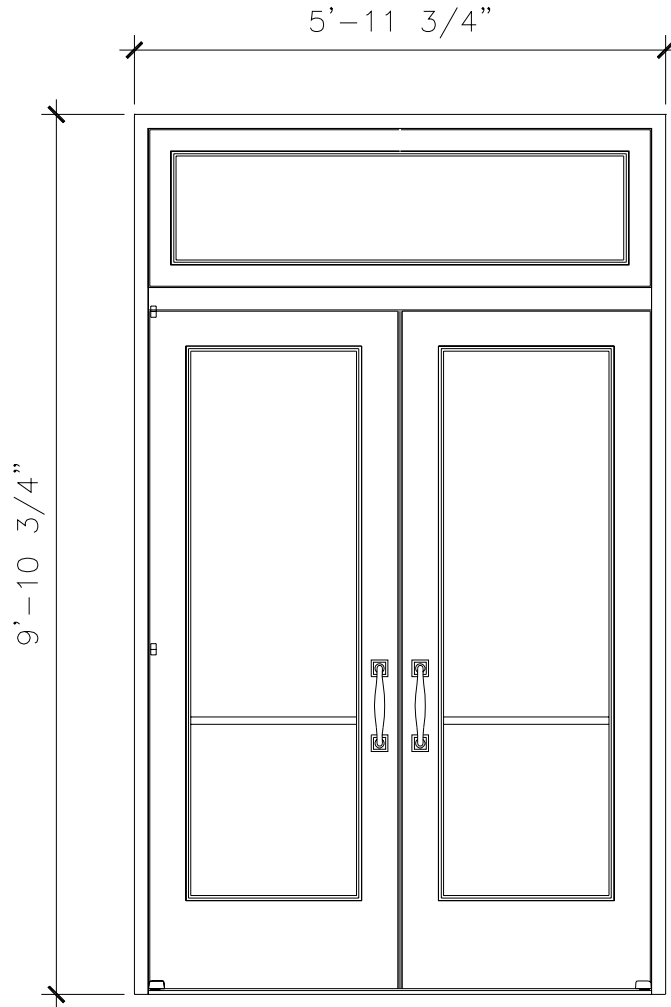

DOORS

DW007

EXTERIOR ELEVATION