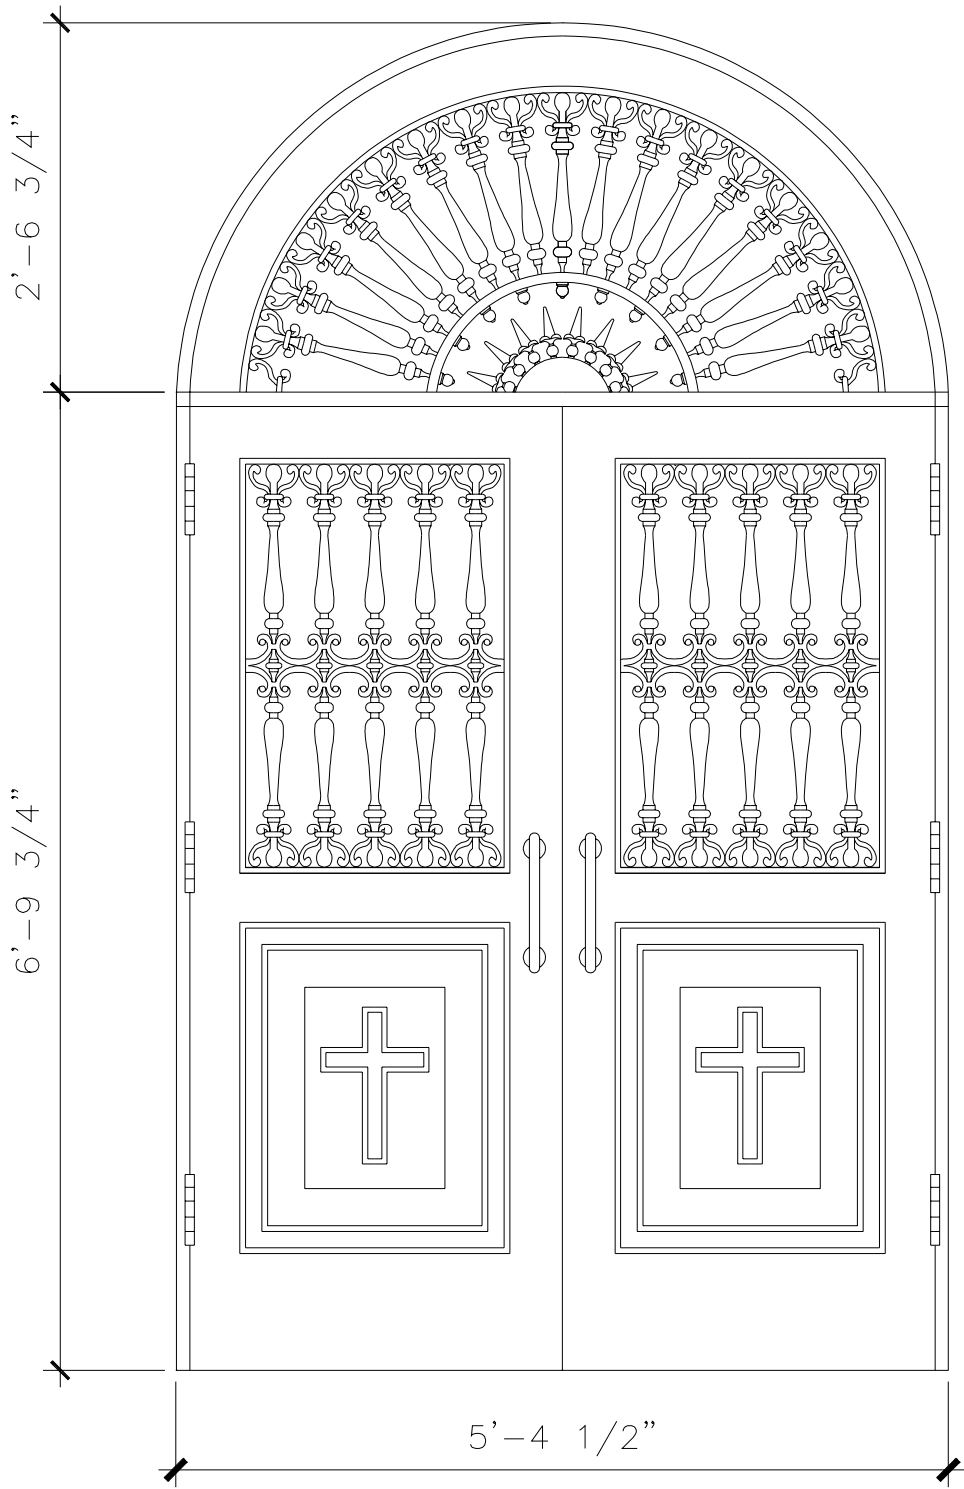

RECOMMENDED MATERIALS

ALUMINUM
BRONZE

FINISHES

PAINTED, ANTIQUED
PATINA, BRUSHED, HAND RUBBED