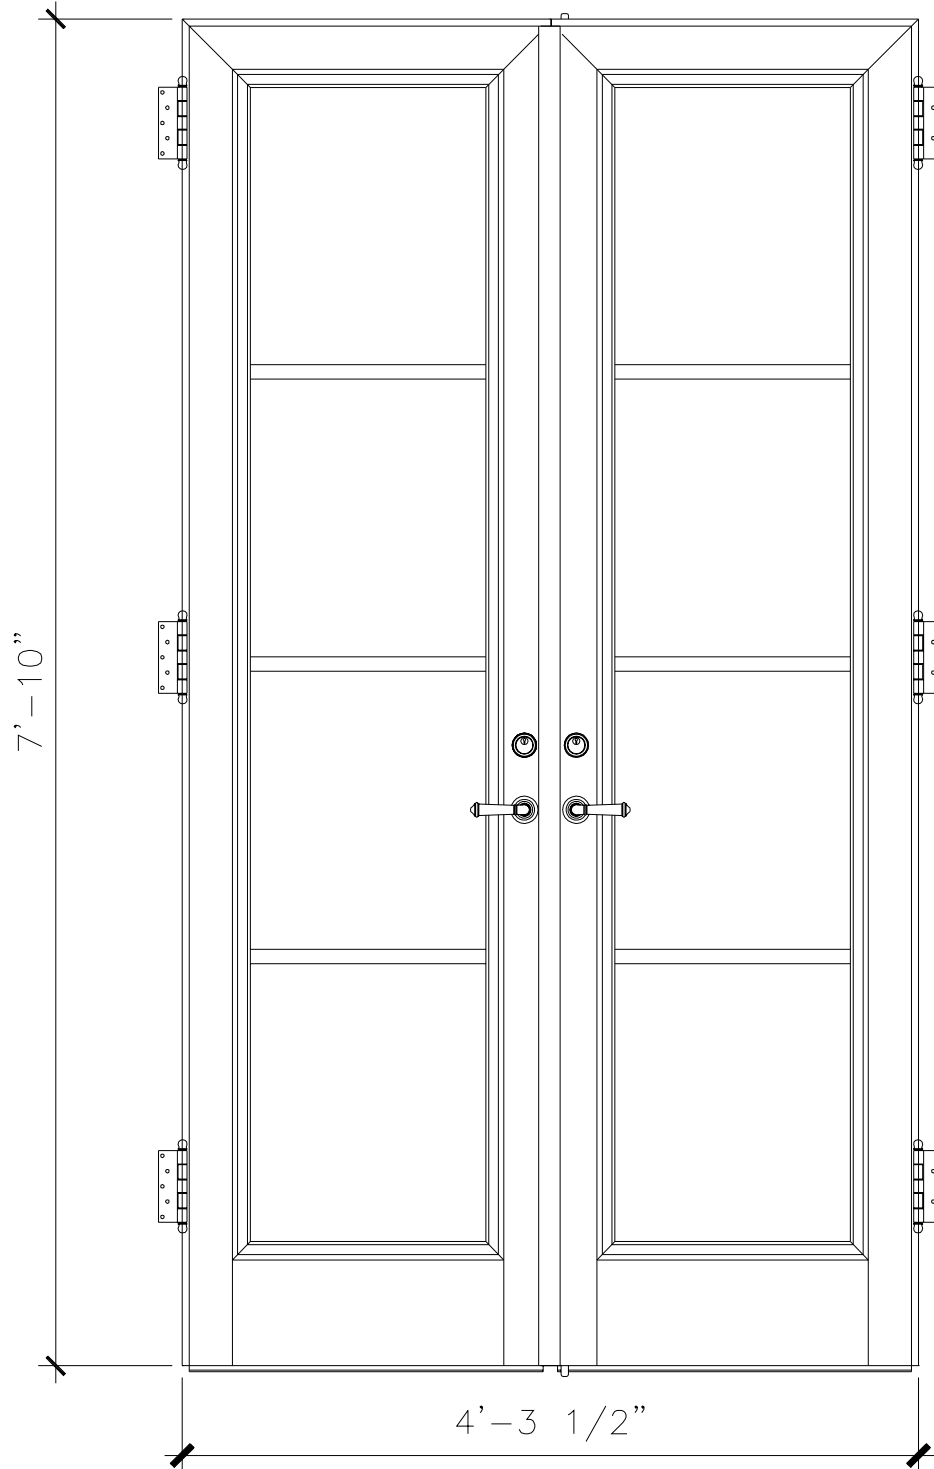

DOOR

DW017

RECOMMENDED MATERIALS

ALUMINUM
BRONZE

FINISHES

PAINTED, ANTIQUED
PATINA, BRUSHED, HAND RUBBED