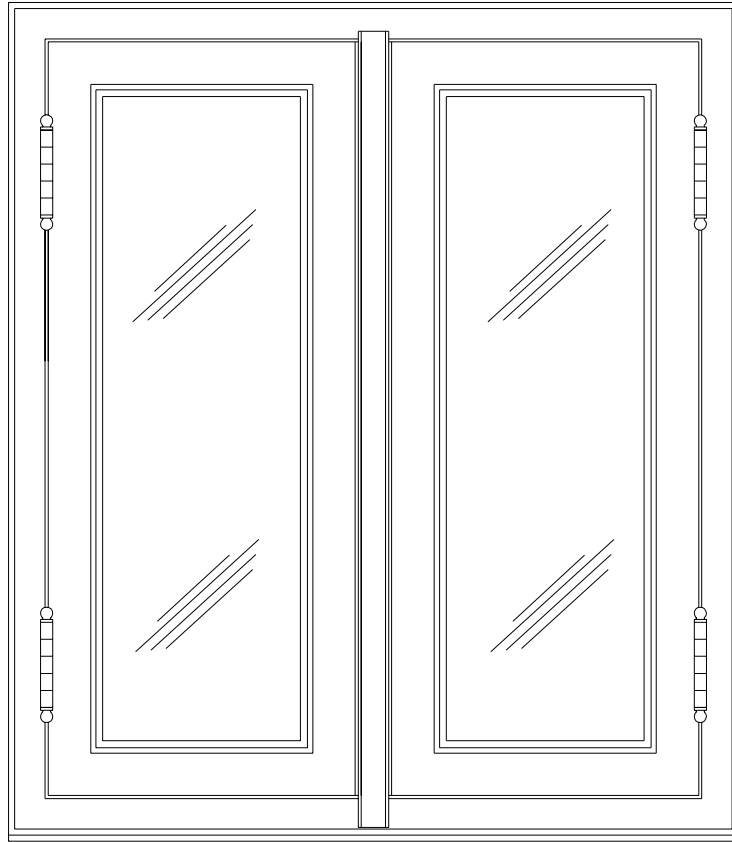

WINDOW

DW027A

2'-6"

2'-10 1/2"

EXTERIOR ELEVATION