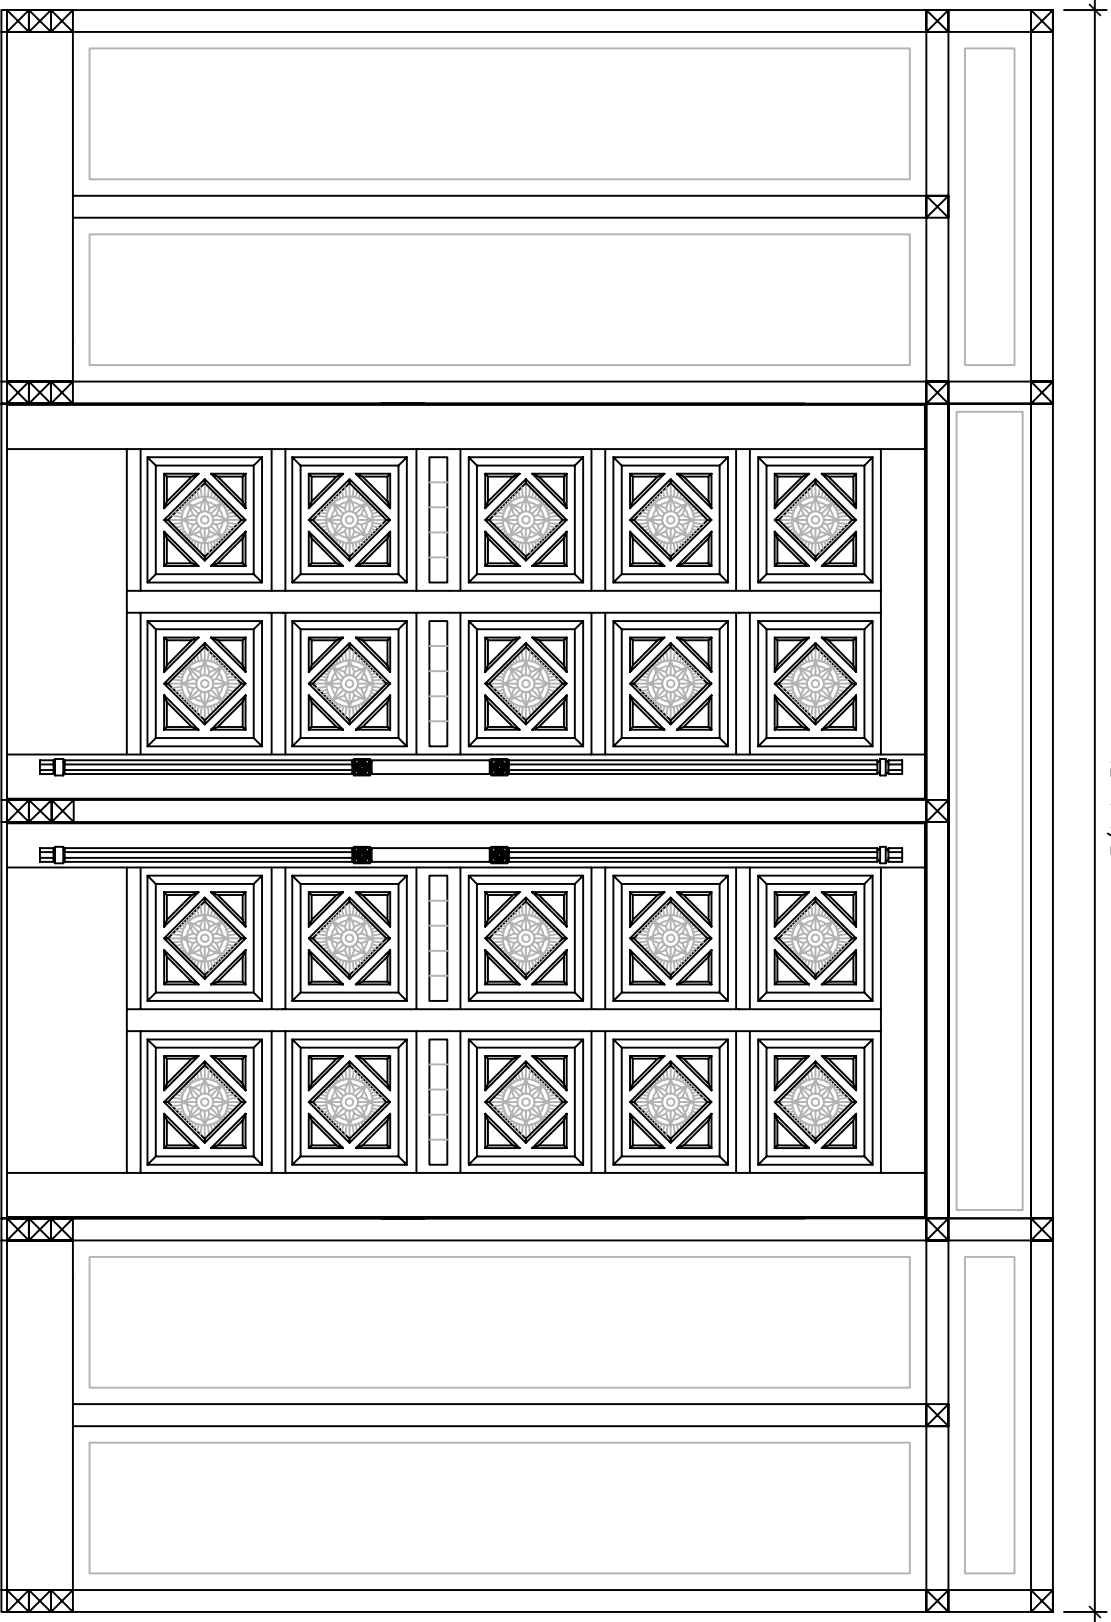

RECOMMENDED MATERIALS
ALUMINUM, BRONZE

FINISHES
PAINTED, ANTIQUED, PATINA, BRUSHED, HAND RUBBED

®

ENTRANCE DOOR

DW043

12'-1 1/2"

7'-11 1/2"

RECOMMENDED MATERIALS
IRON, ALUMINUM, BRONZE