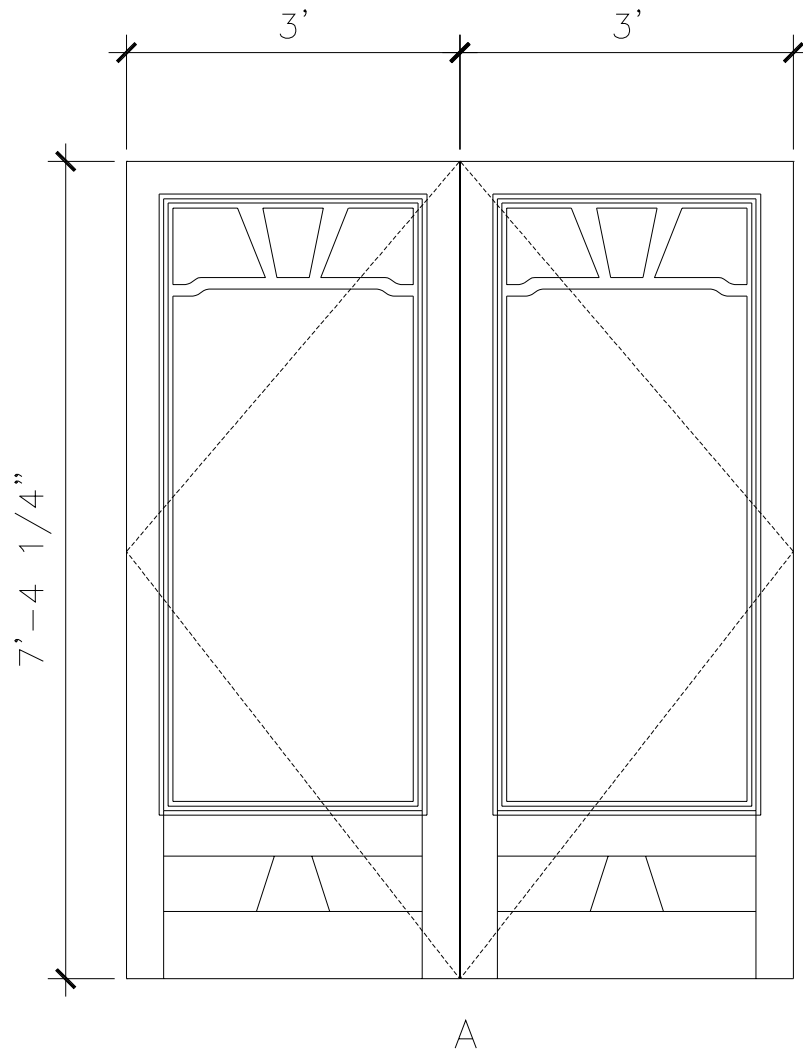

DOORS

DW036

RECOMMENDED MATERIALS

ALUMINUM
BRONZE

FINISHES

PAINTED, ANTIQUED
PATINA, BRUSHED, HAND RUBBED