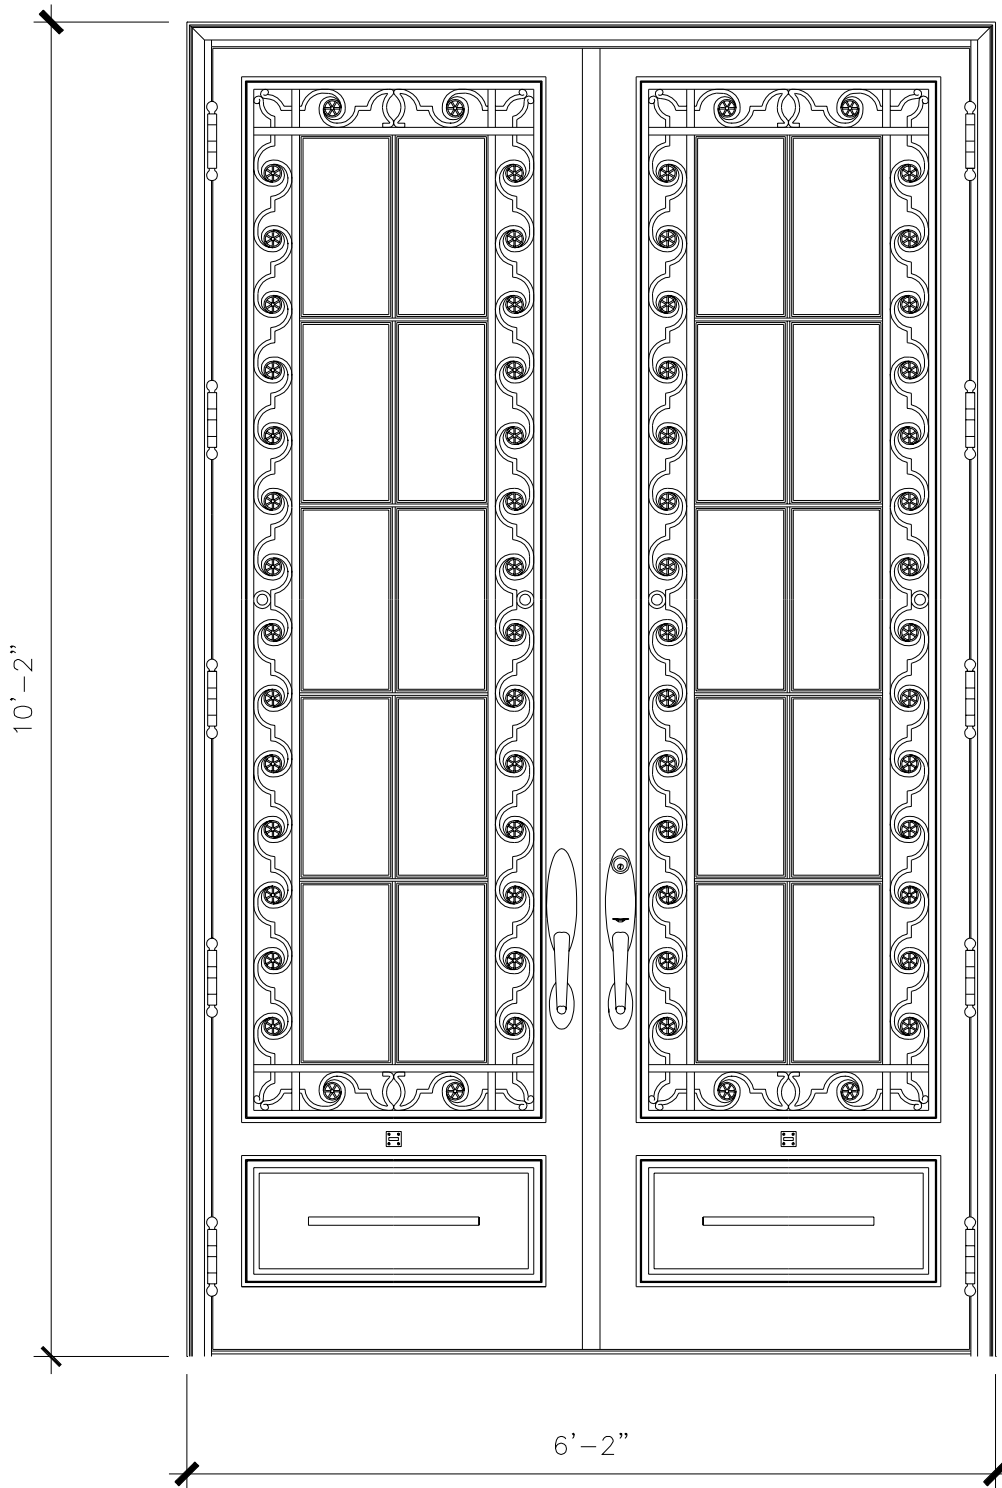

RECOMMENDED MATERIALS

IRON
ALUMINUM
BRONZE

FINISHES

PAINTED
PAINTED, ANTIQUED
PATINA, BRUSHED, HAND RUBBED