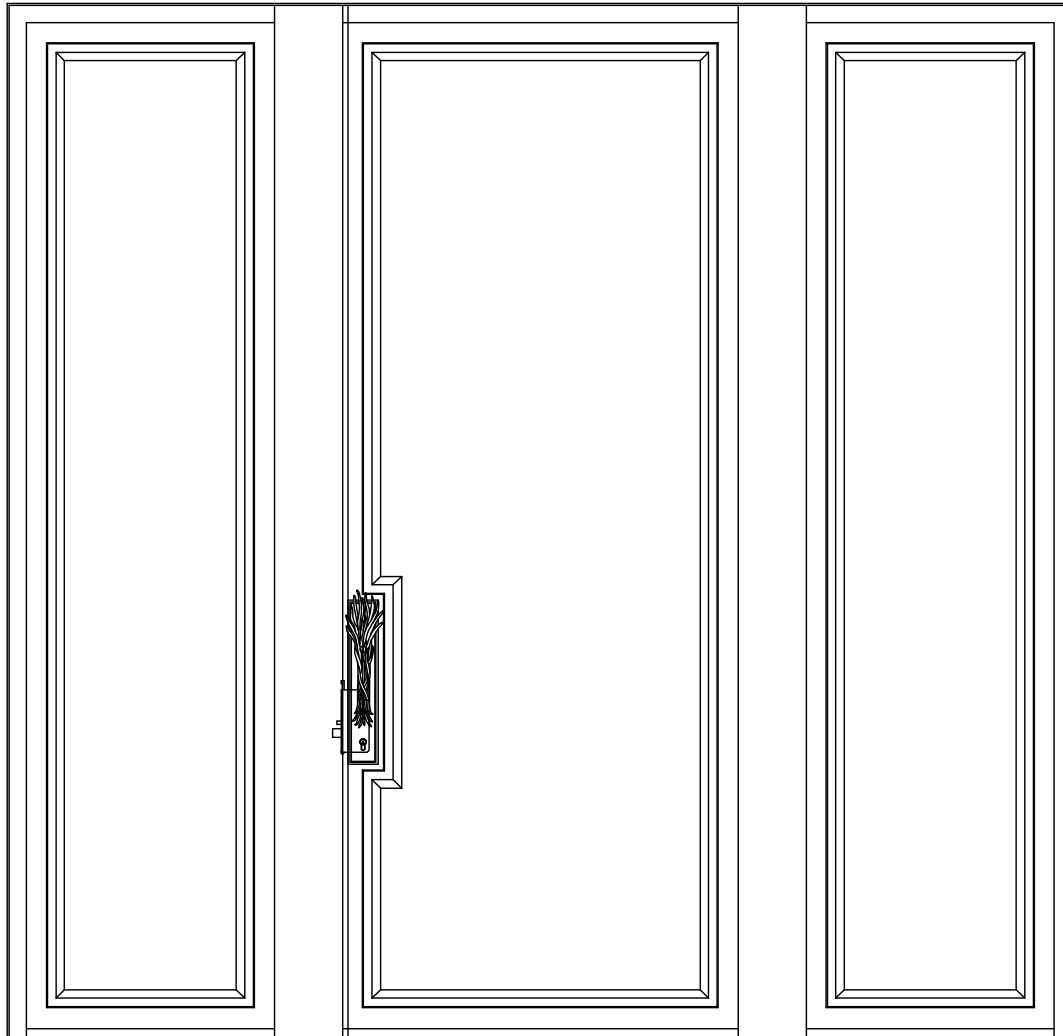

DOOR

DW068

10' - 4 3/4" FINISH DOOR

10' - 1 1/4" FINISH DOOR

RECOMMENDED MATERIALS
ALUMINUM, BRONZE

FINISHES
PAINTED, ANTIQUED, PATINA, BRUSHED, HAND RUBBED