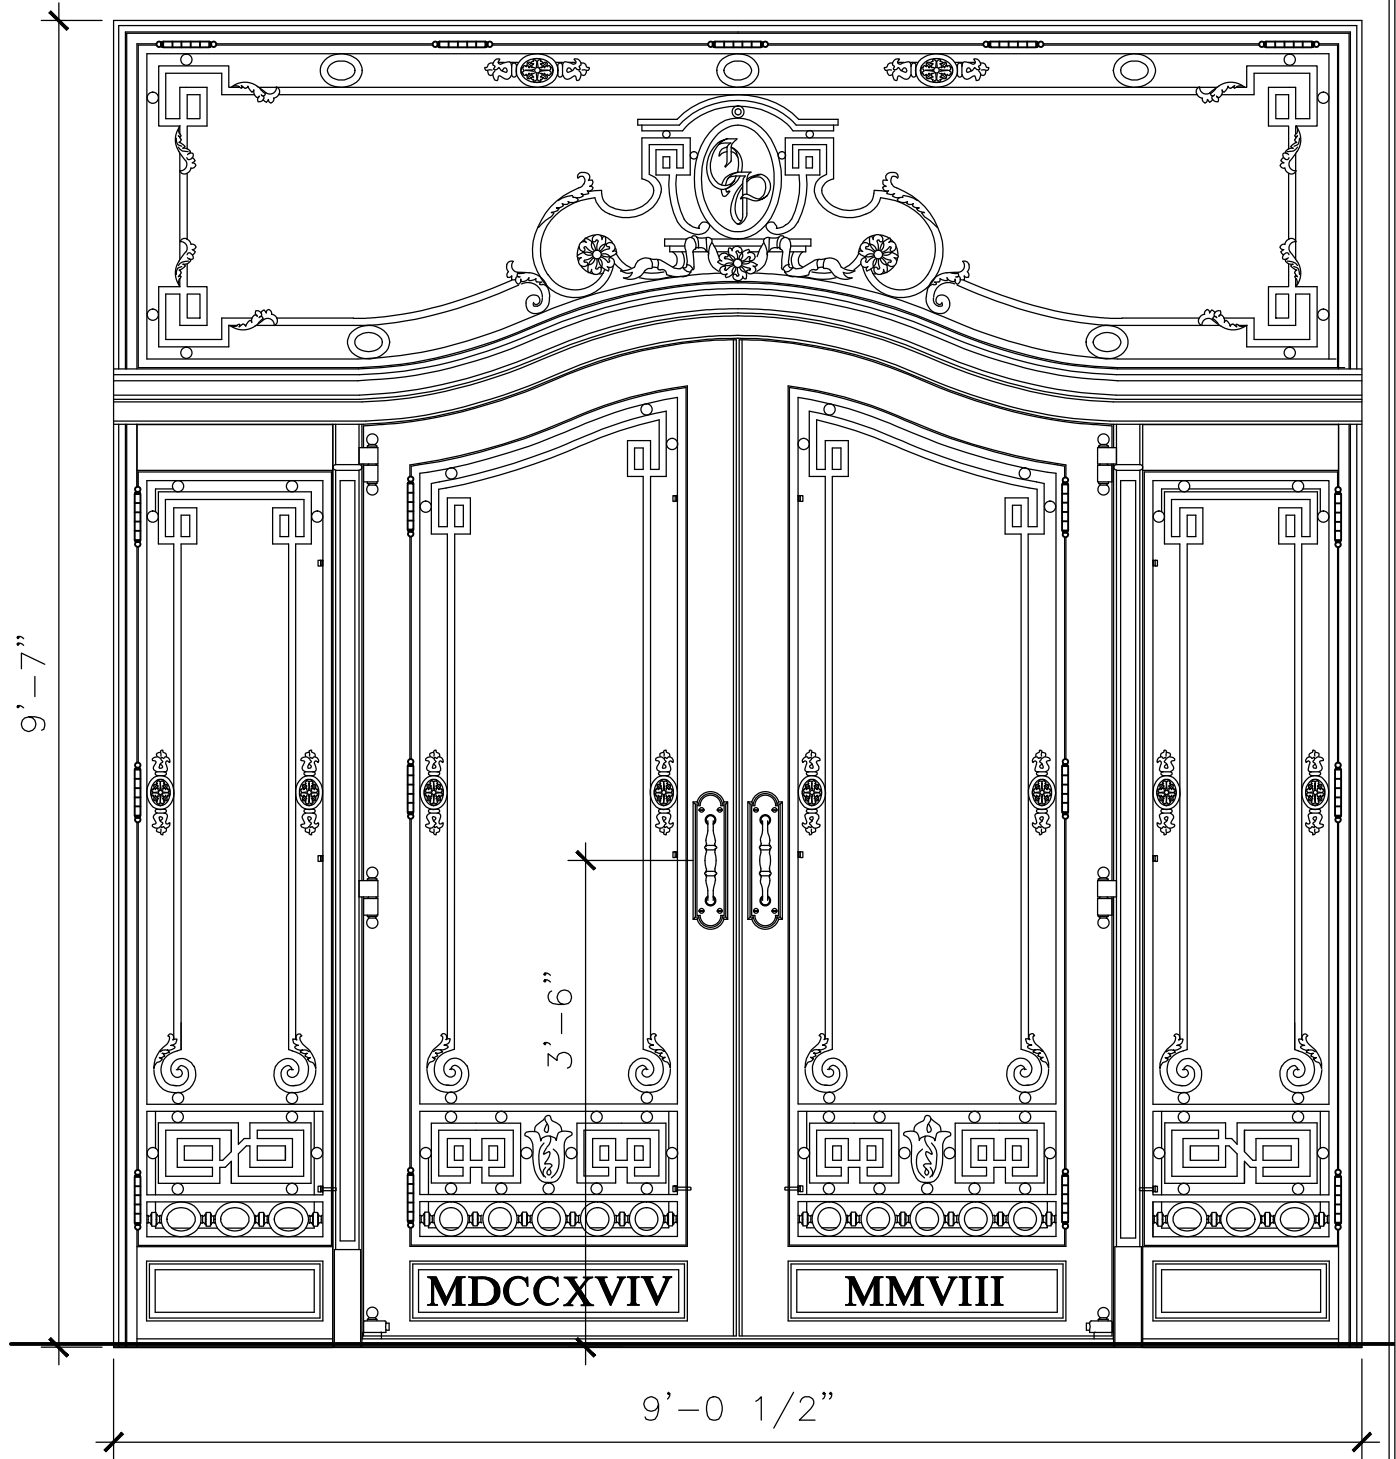

RECOMMENDED MATERIALS
ALUMINUM, BRONZE

FINISHES
PAINTED, ANTIQUED, PATINA, BRUSHED, HAND RUBBED