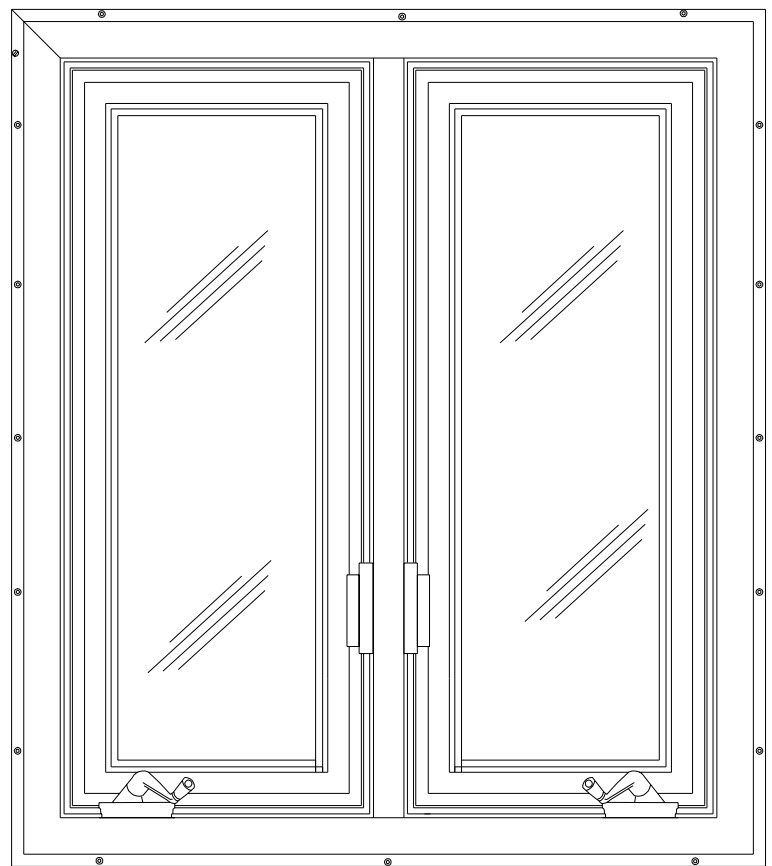

EXTERIOR ELEVATION

RECOMMENDED MATERIALS

ALUMINUM
BRONZE

FINISHES

PAINTED, ANTIQUED
PATINA, BRUSHED, HAND RUBBED