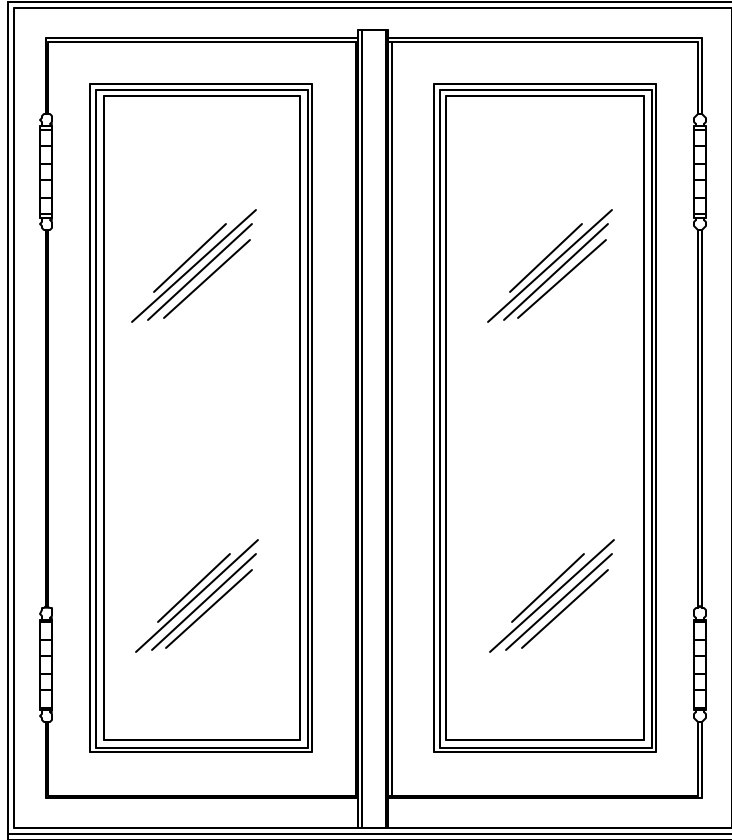

FINISHES

PAINTED, ANTIQUED
PATINA, BRUSHED, HAND RUBBED

WINDOW

DW027B

2'-6"

2'-10 1/2"

EXTERIOR ELEVATION

EXTERIOR ELEVATION