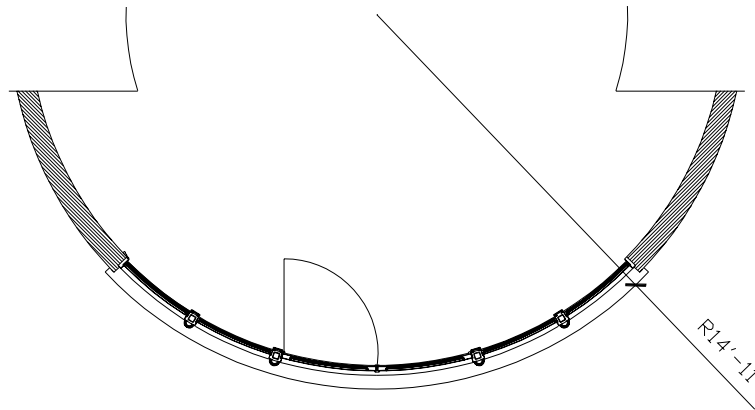

DOOR

DW020

RECOMMENDED MATERIALS

ALUMINUM
BRONZE

FINISHES

PAINTED, ANTIQUED
PATINA, BRUSHED, HAND RUBBED