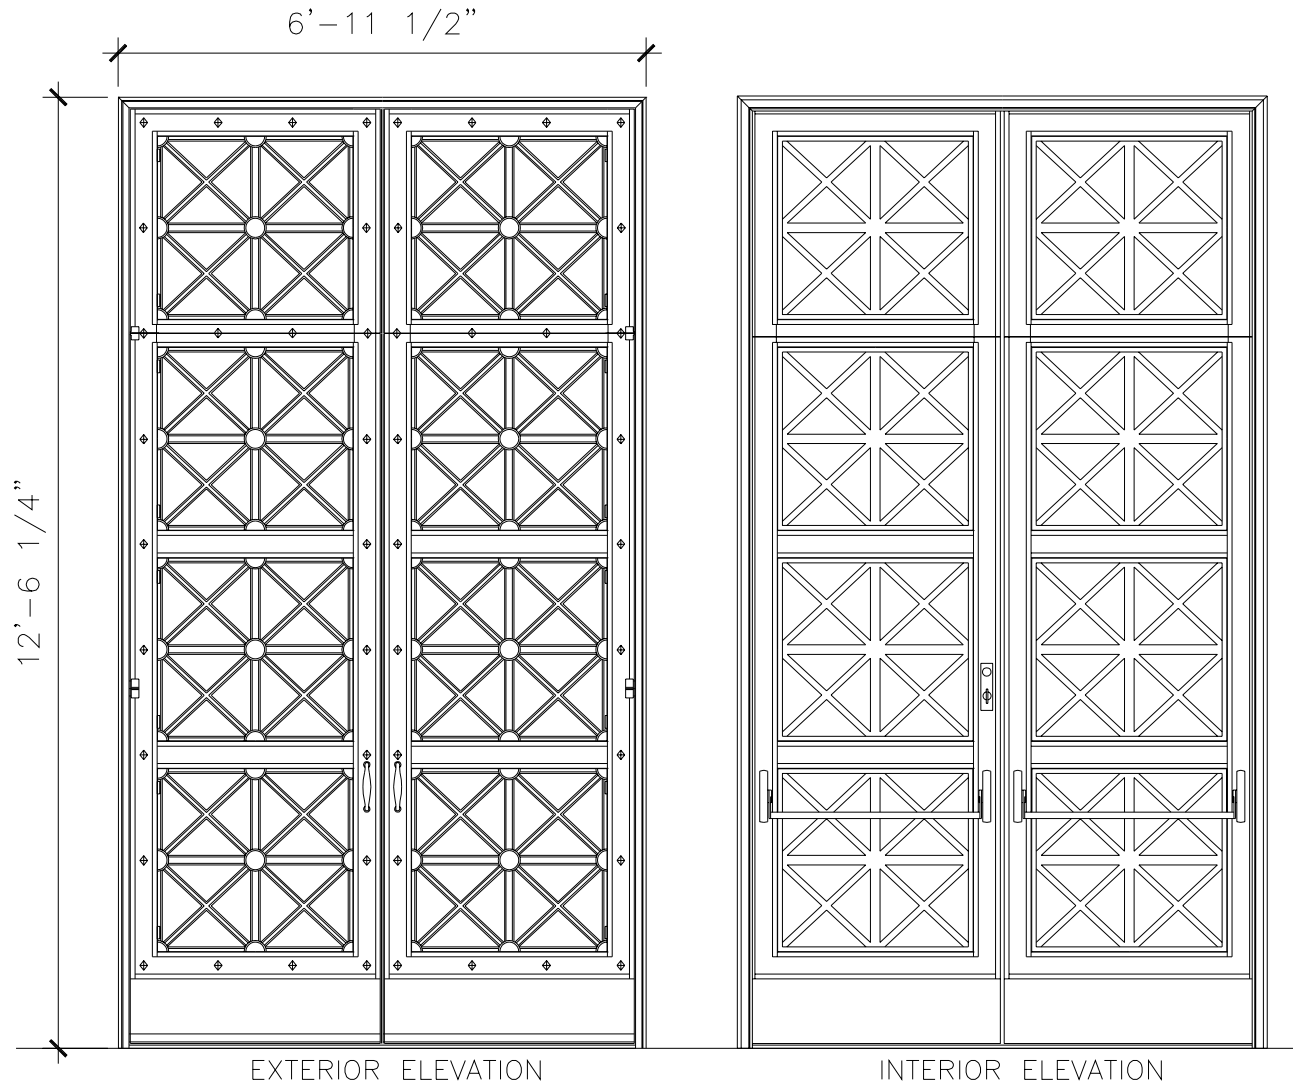

DOORS

DW009

RECOMMENDED MATERIALS

- STEEL
- ALUMINUM
- BRONZE

FINISHES

- PAINTED, ANTIQUED
- PATINA, BRUSHED, HAND RUBBED