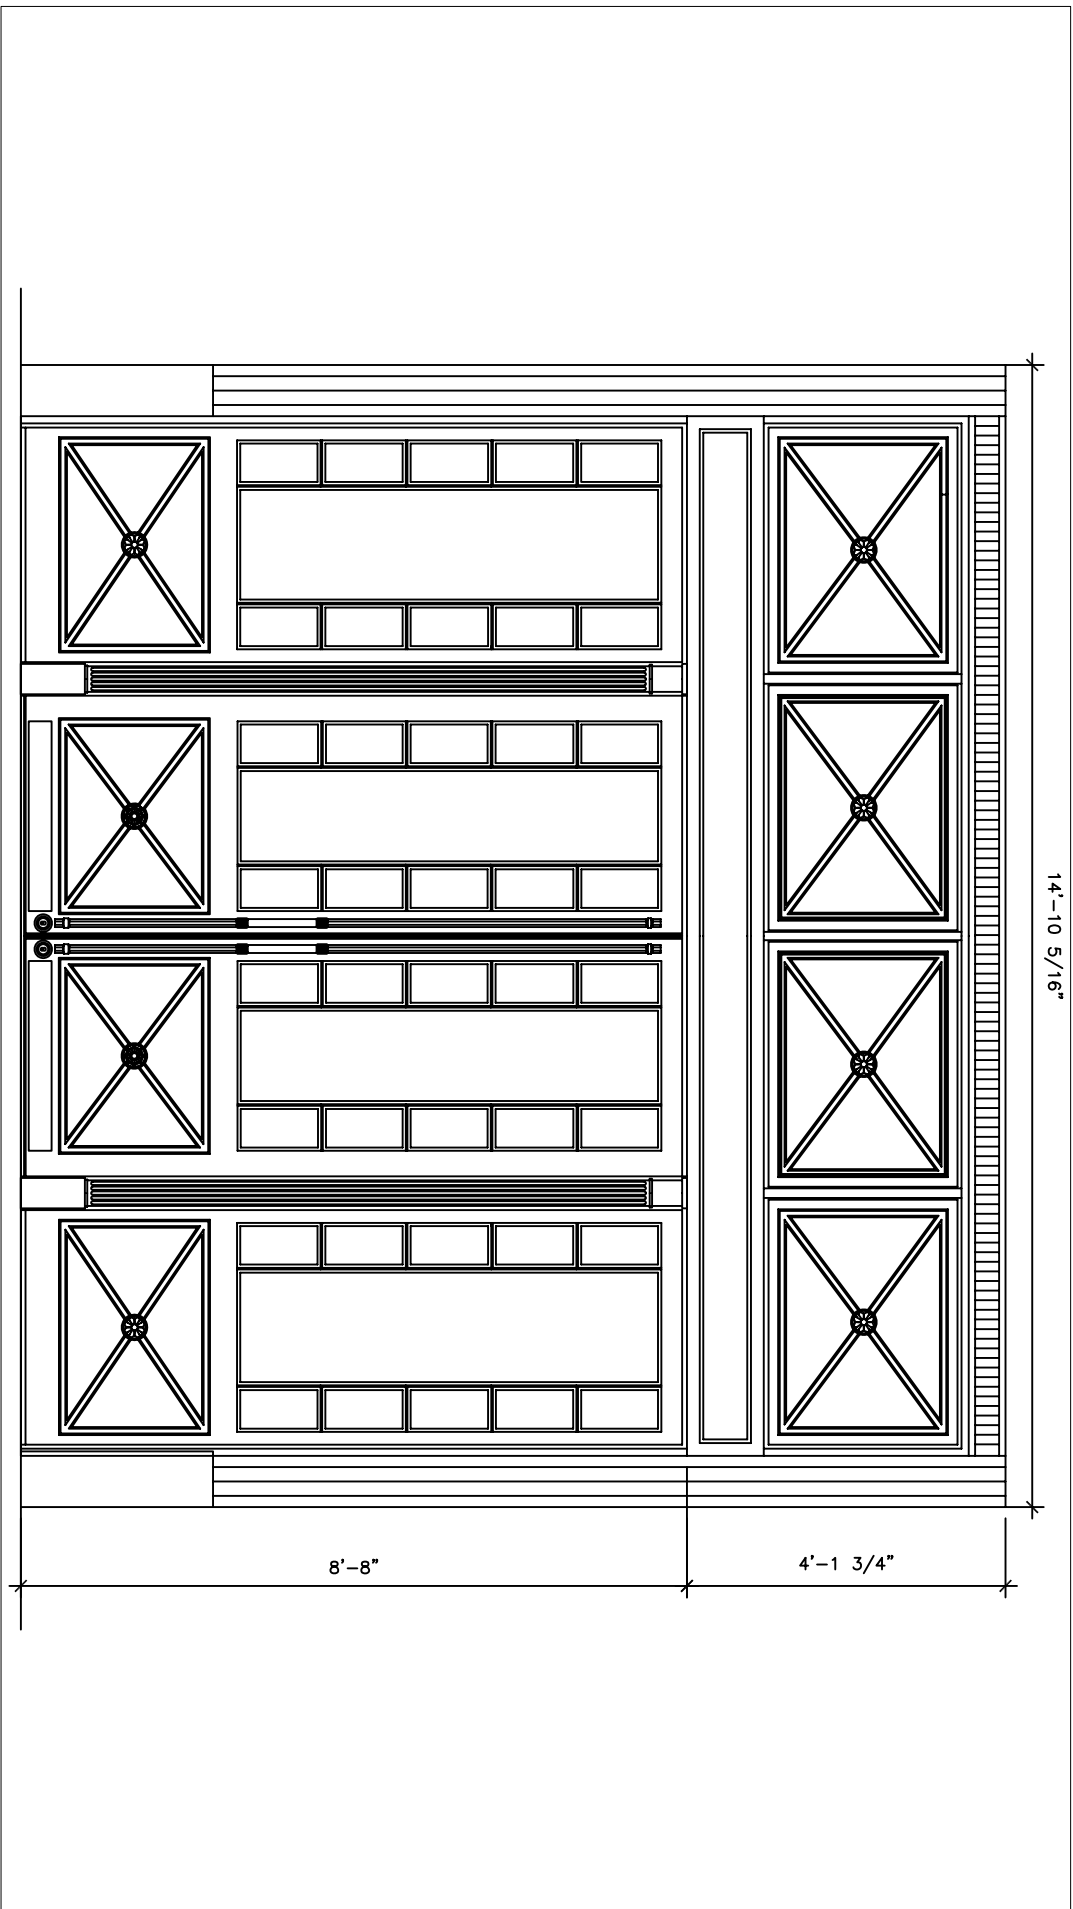

DOOR

DW046

RECOMMENDED MATERIALS
ALUMINUM, BRONZE

FINISHES
PAINTED, ANTIQUED, PATINA, BRUSHED, HAND RUBBED

Design Credit:

Historical Arts & Casting, Inc. · 5580 West Bagley Park Road · West Jordan, Utah 84088 · (801) 280-2400 · www.historicalarts.com