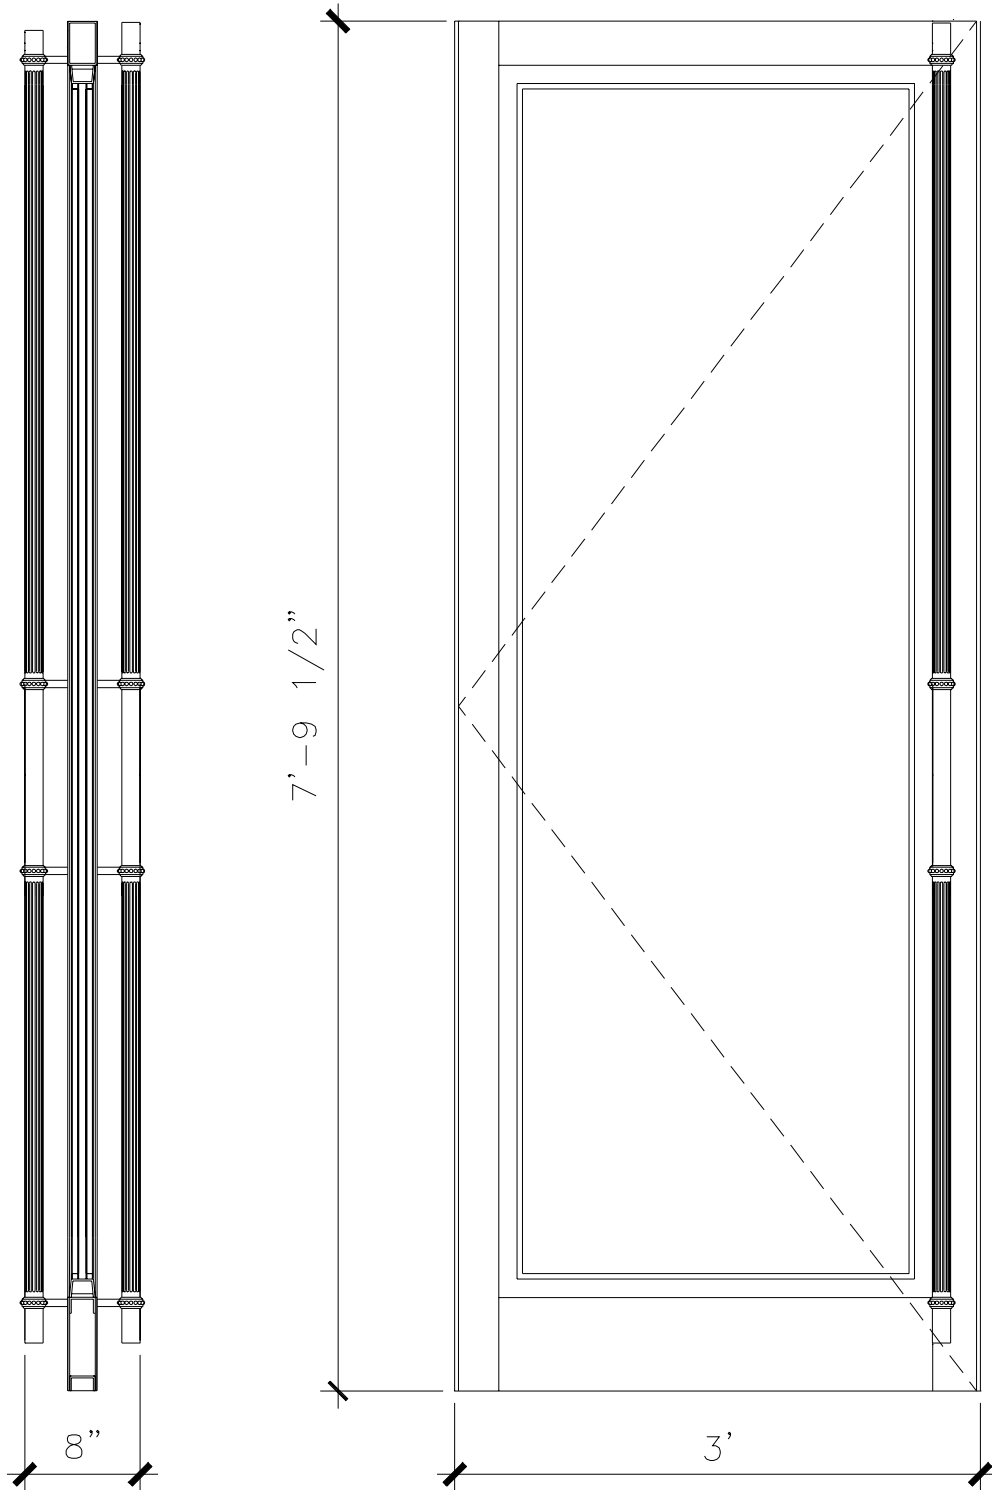

DOOR

DW004

RECOMMENDED MATERIALS

ALUMINUM
BRONZE

FINISHES

PAINTED, ANTIQUED
PATINA, BRUSHED, HAND RUBBED