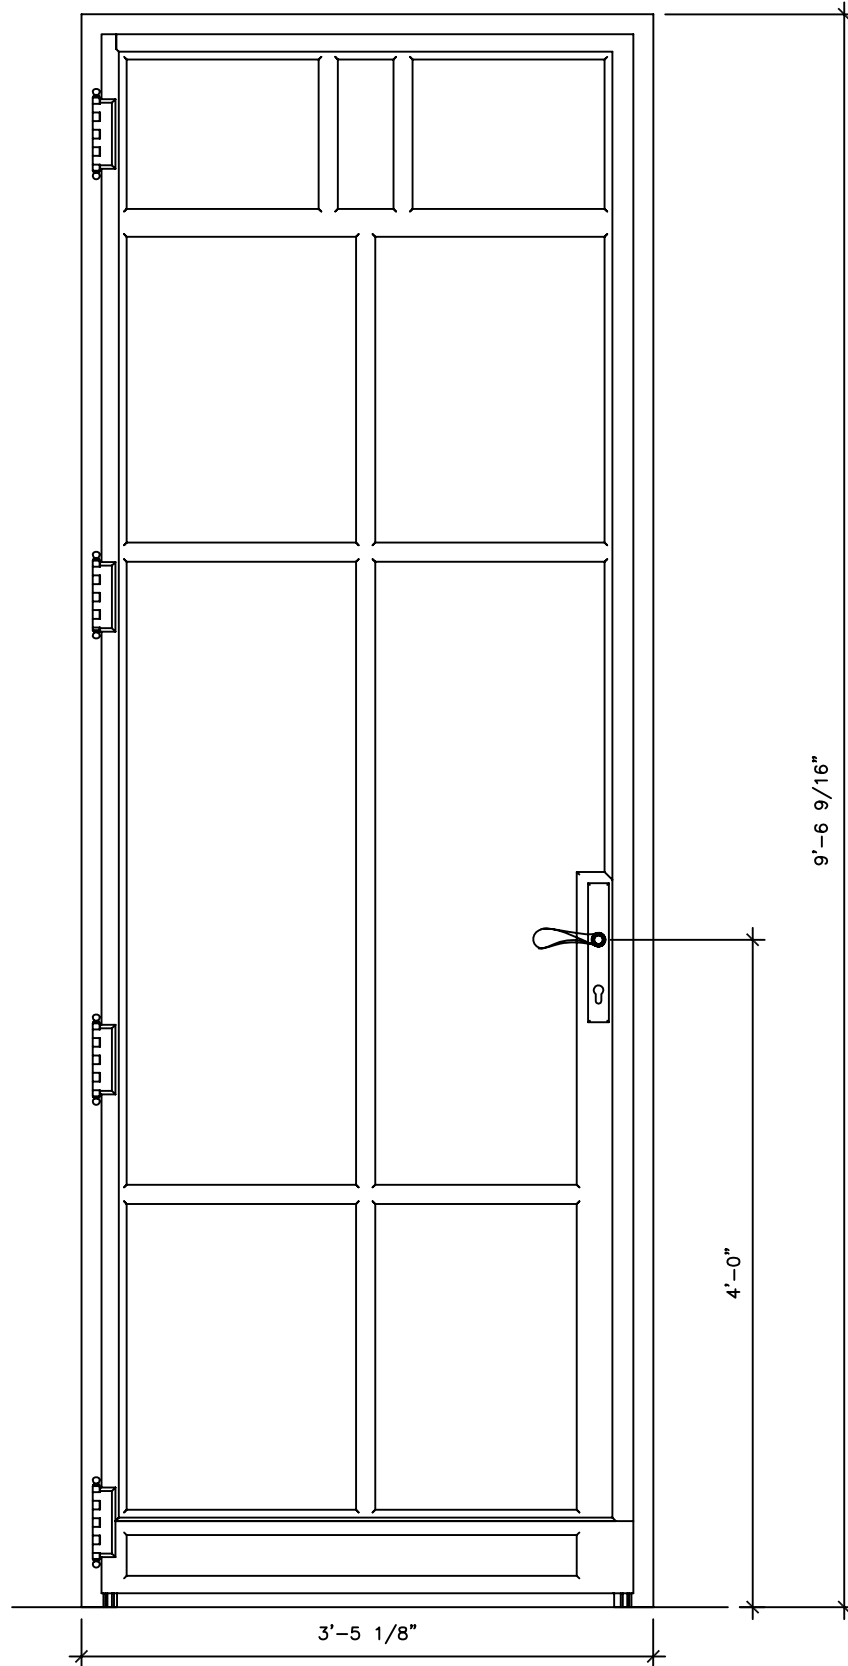

RECOMMENDED MATERIALS
ALUMINIUM, BRONZE

FINISHES
PAINTED, PATINA, BRUSHED

®