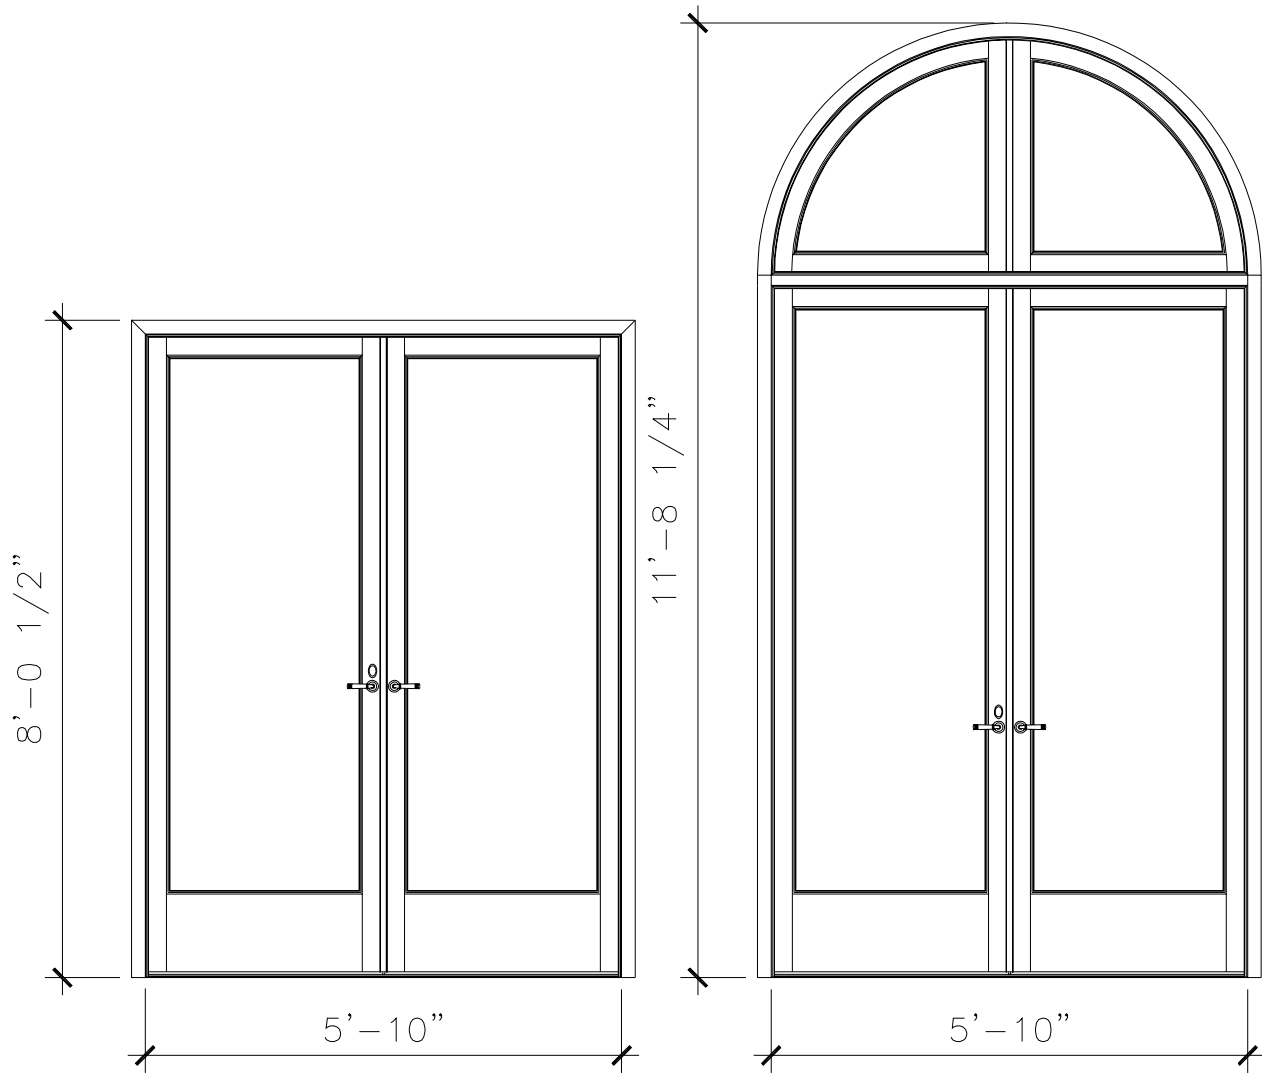

RECOMMENDED MATERIALS

ALUMINUM
BRONZE

FINISHES

PAINTED, ANTIQUED
PATINA, BRUSHED, HAND RUBBED