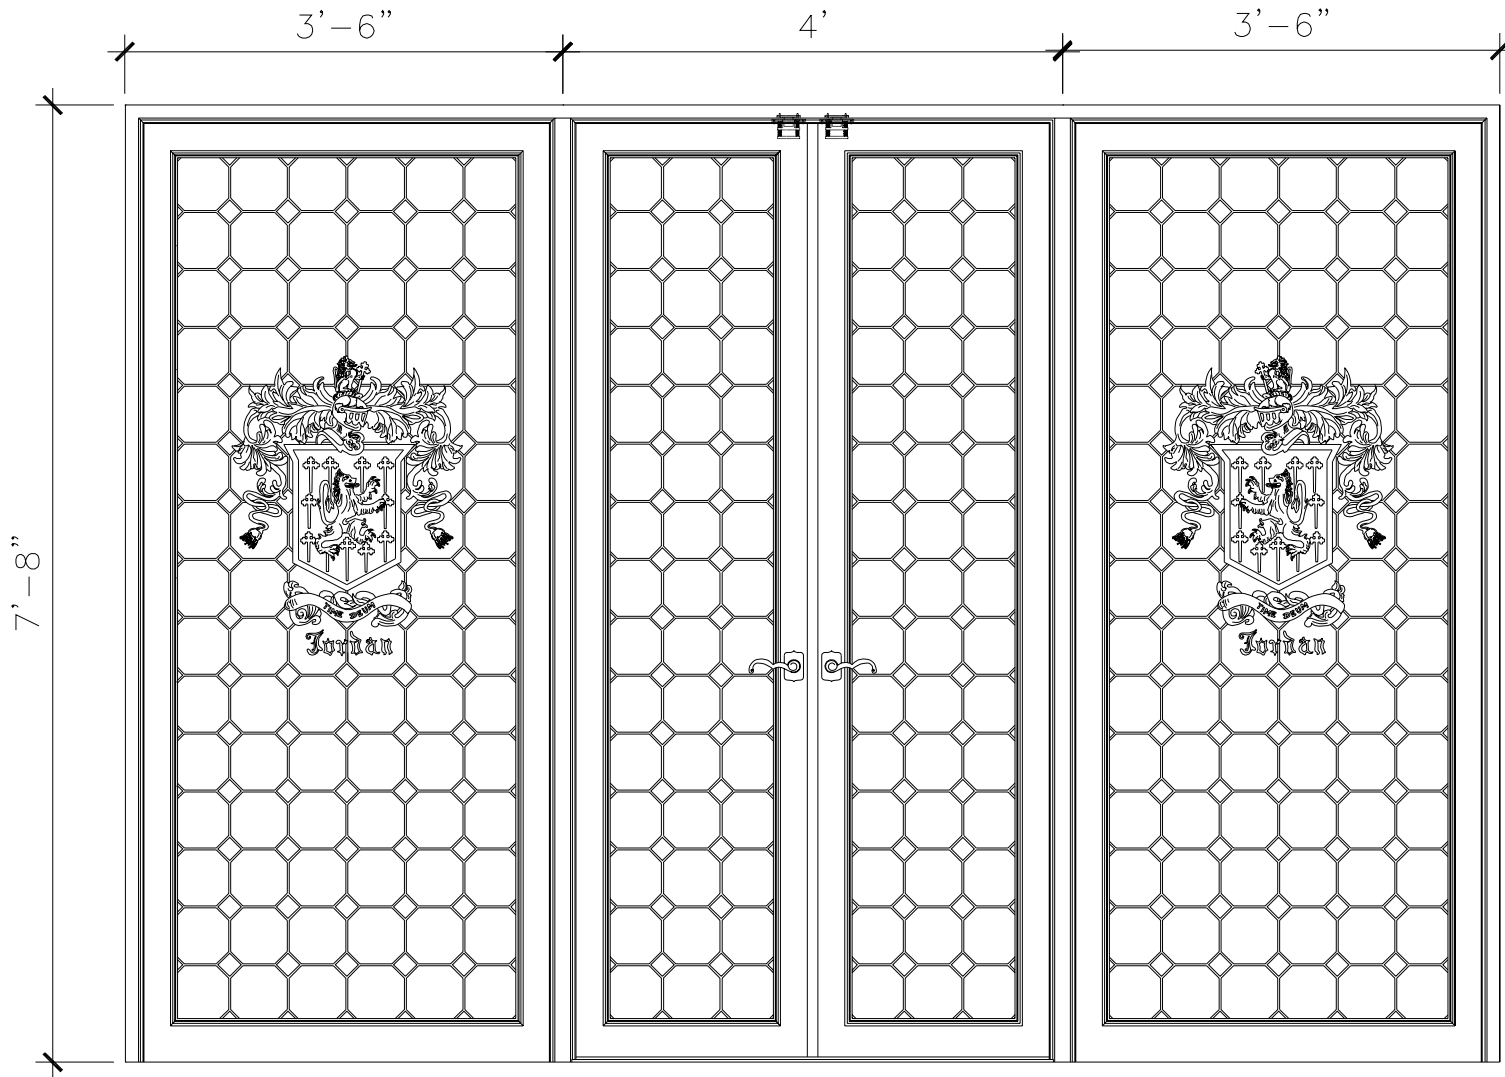

ELEVATOR DOORS

DW034

RECOMMENDED MATERIALS

ALUMINUM
BRONZE

FINISHES

PAINTED, ANTIQUED
PATINA, BRUSHED, HAND RUBBED