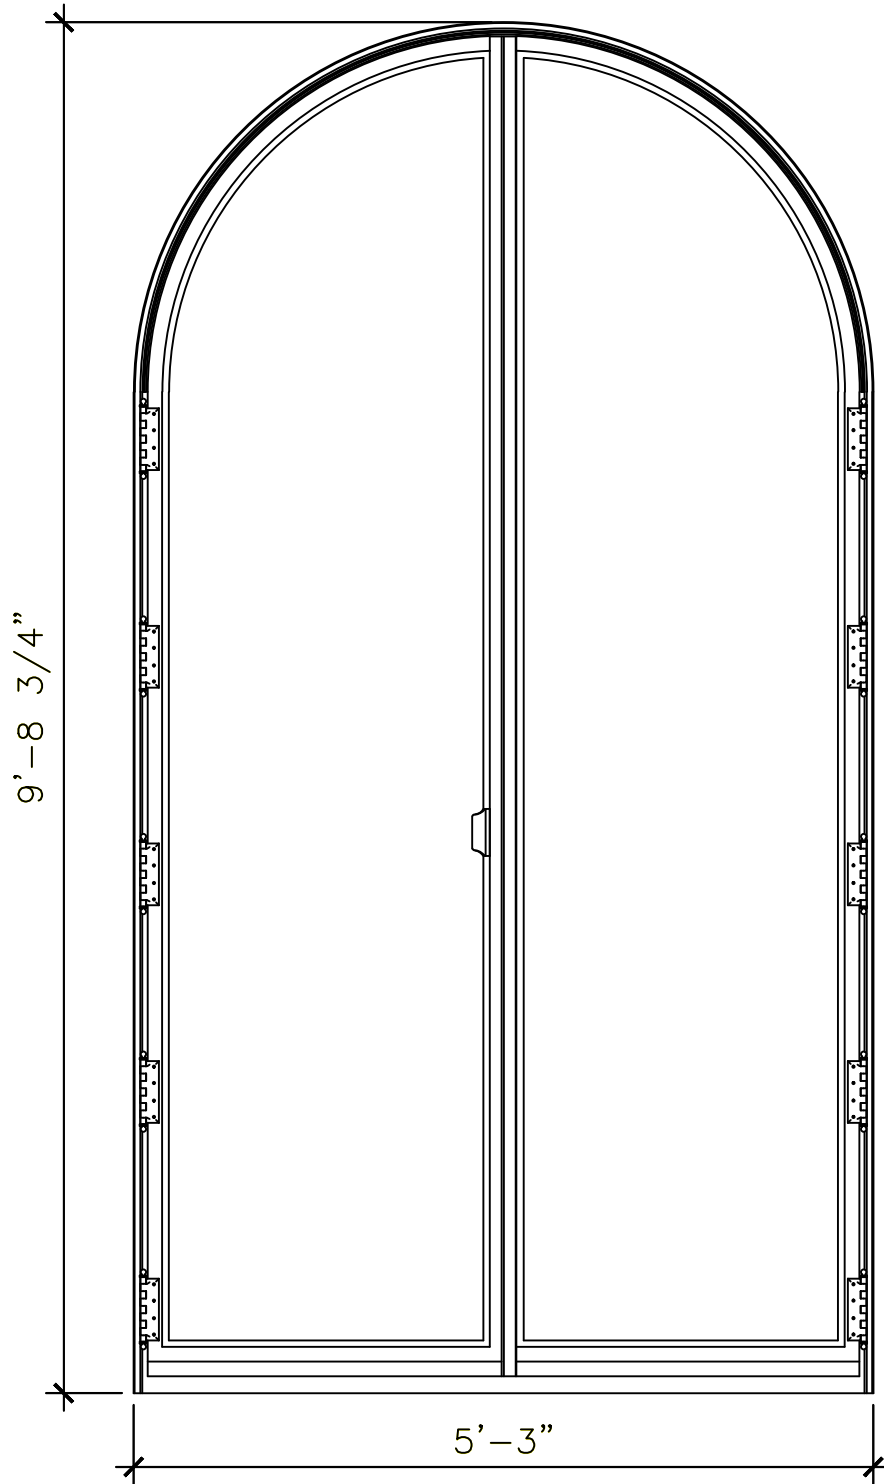

DOOR

DW059

RECOMMENDED MATERIALS
ALUMINUM, BRONZE

FINISHES
PAINTED, ANTIQUED, PATINA, BRUSHED, HAND RUBBED