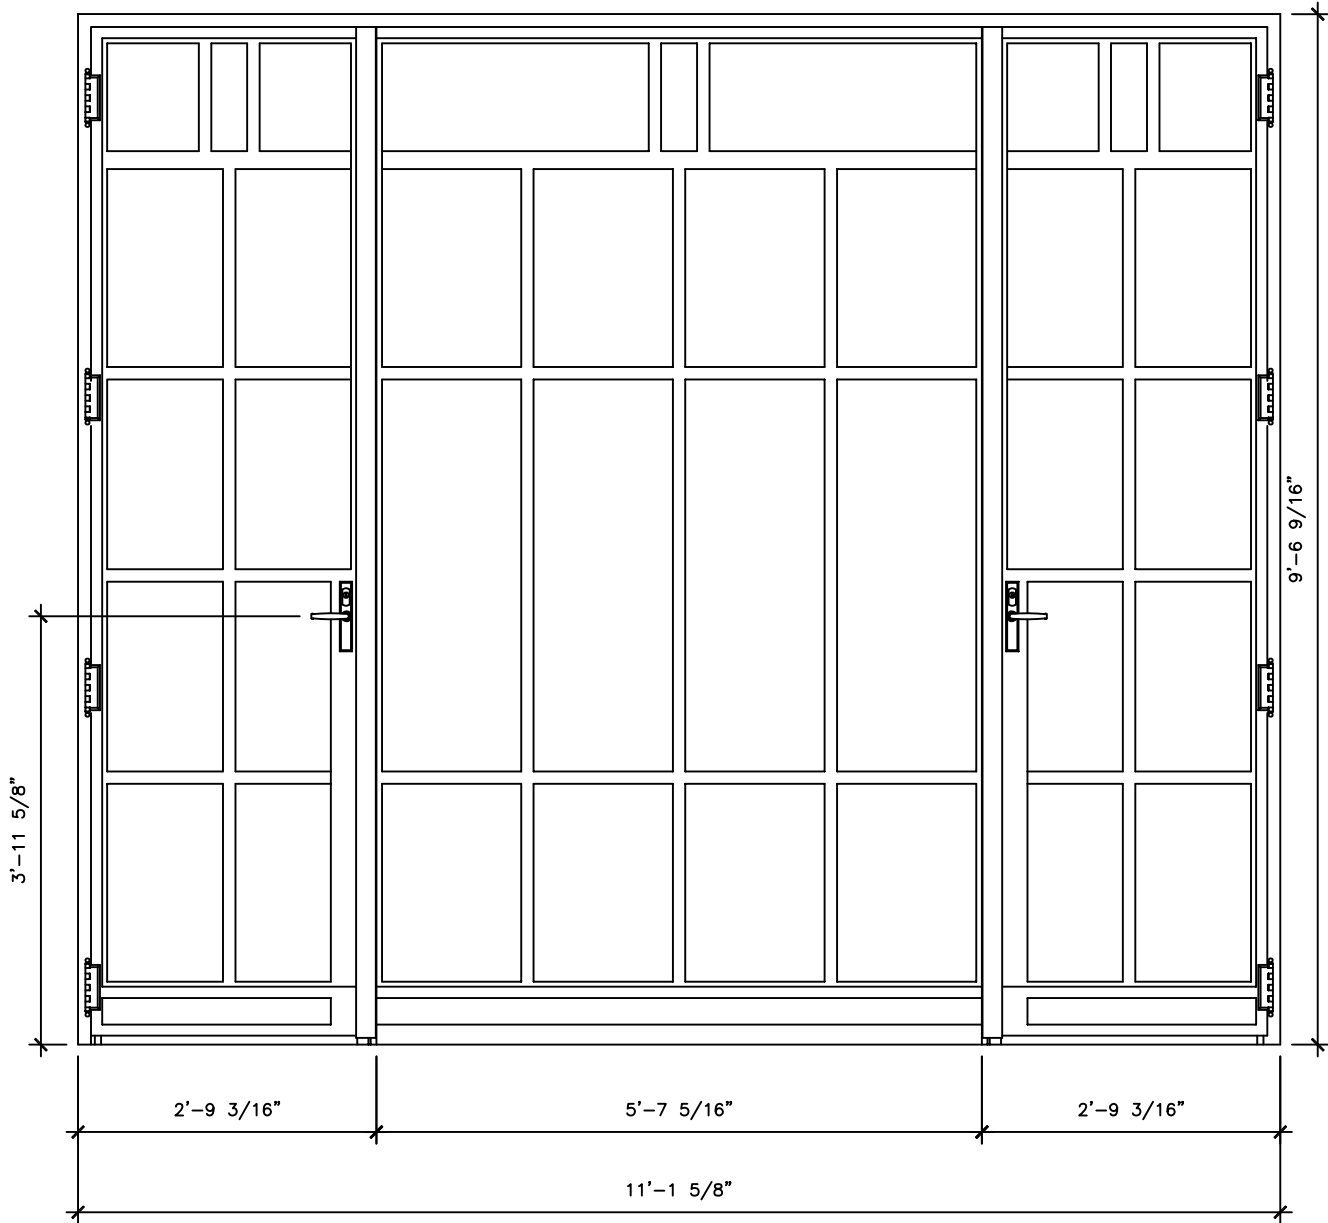

DOOR

DW055

RECOMMENDED MATERIALS

ALUMINIUM, BRONZE

FINISHES

PAINTED. PATINA, BRUSHED