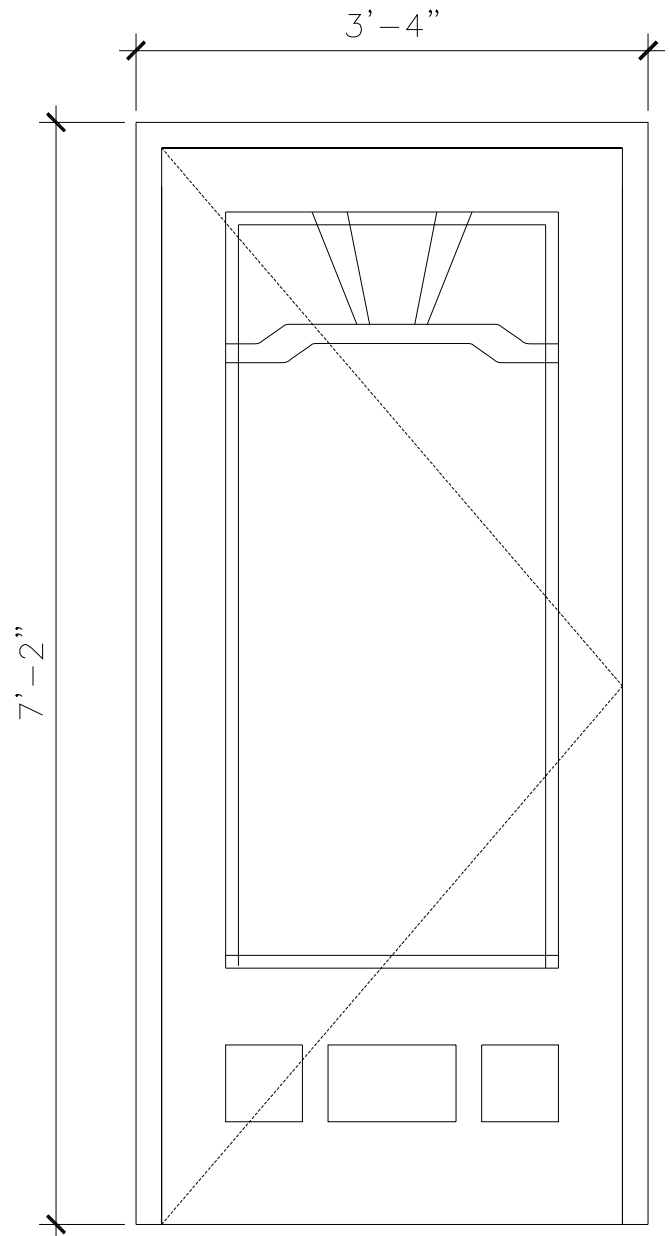

B

RECOMMENDED MATERIALS

ALUMINUM
BRONZE

FINISHES

PAINTED, ANTIQUED
PATINA, BRUSHED, HAND RUBBED