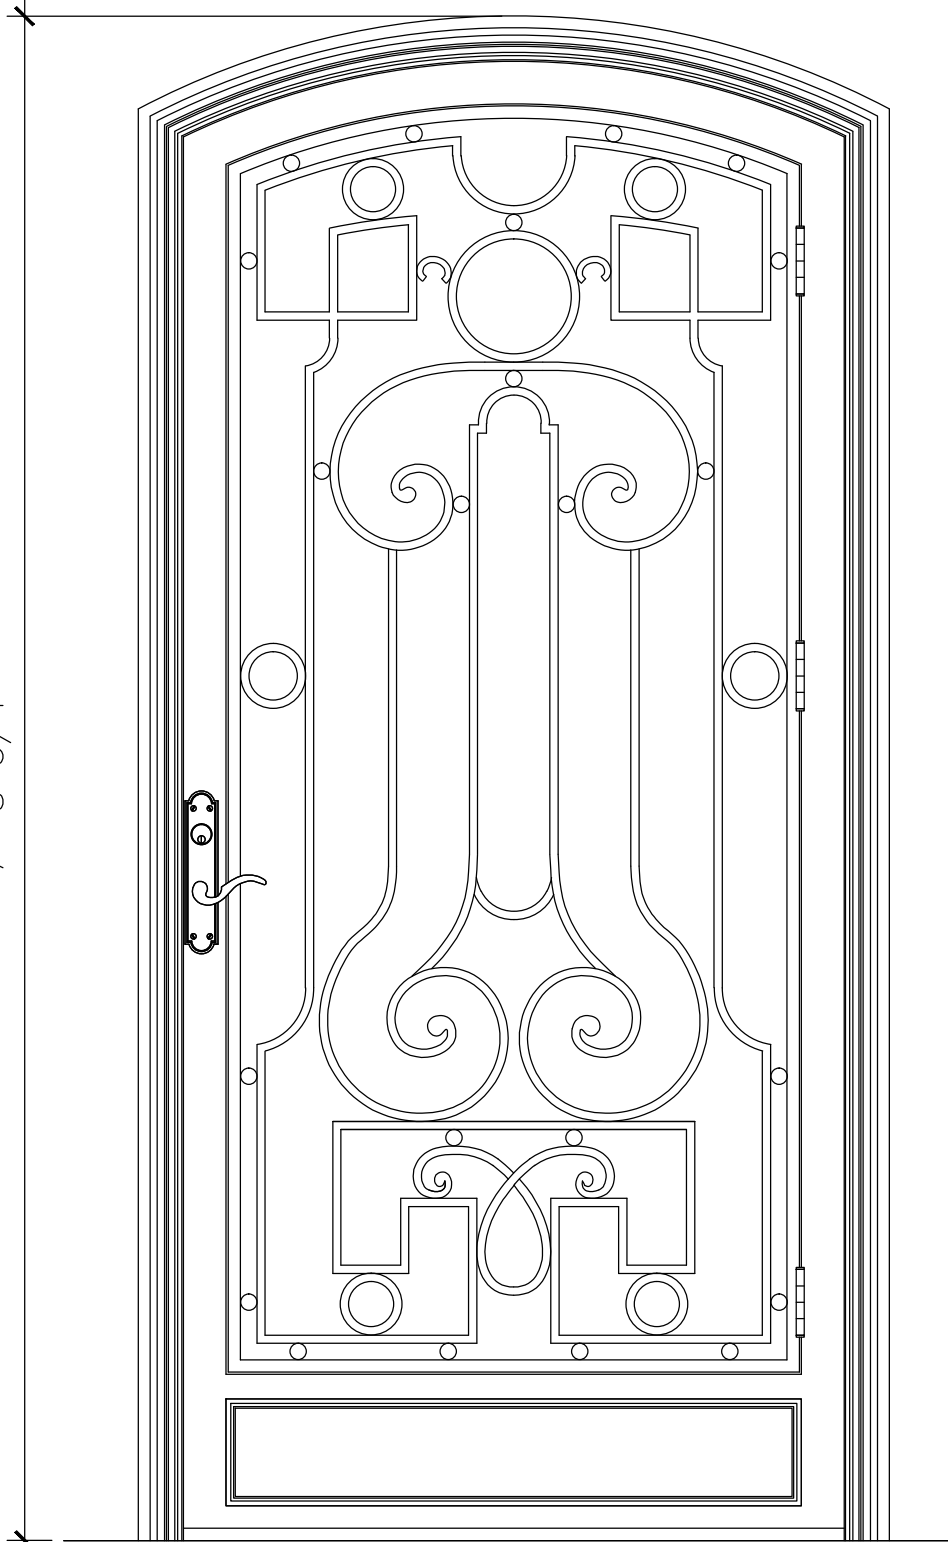

FINISHES
PAINTED, ANTIQUED, PATINA, BRUSHED, HAND RUBBED

DOOR

DW060

RECOMMENDED MATERIALS
ALUMINUM, BRONZE

FINISHES
PAINTED, ANTIQUED, PATINA, BRUSHED, HAND RUBBED

DOOR

DW061

7'-8 3/4"