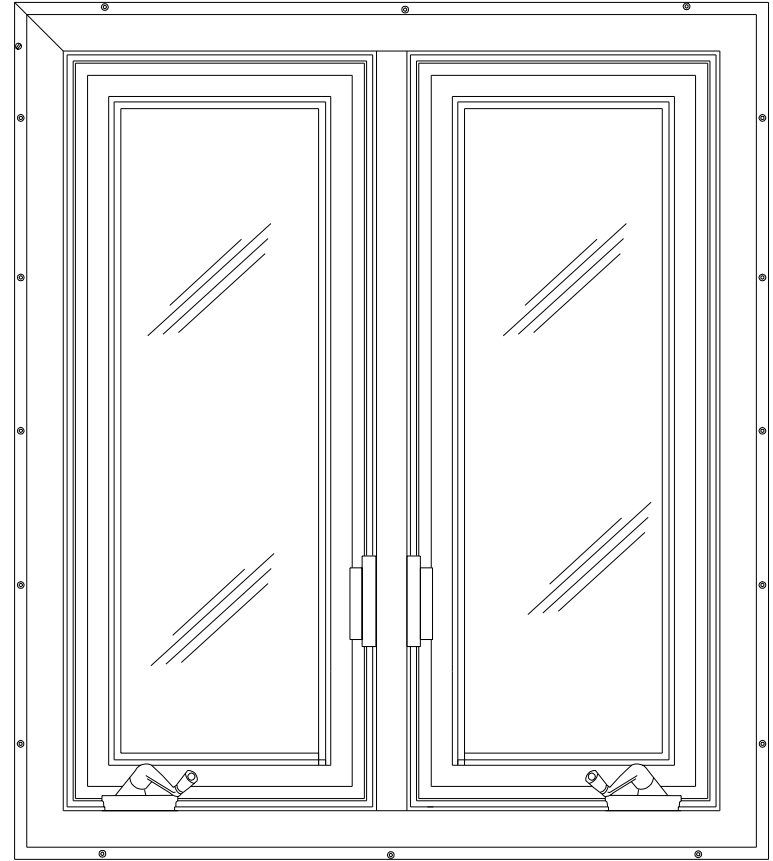

WINDOW

DW027A

2'-6"

2'-10 1/2"

EXTERIOR ELEVATION

EXTERIOR ELEVATION

RECOMMENDED MATERIALS

ALUMINUM
BRONZE