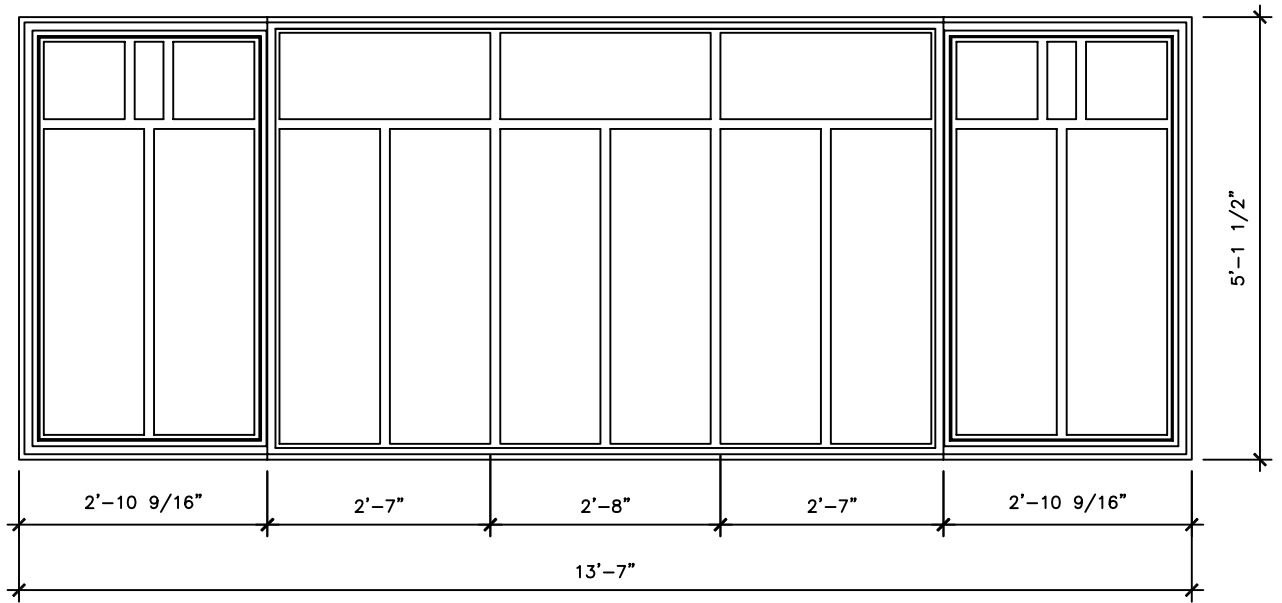

RECOMMENDED MATERIALS

ALUMINIUM, BRONZE

FINISHES

PAINTED, PATINA, BRUSHED