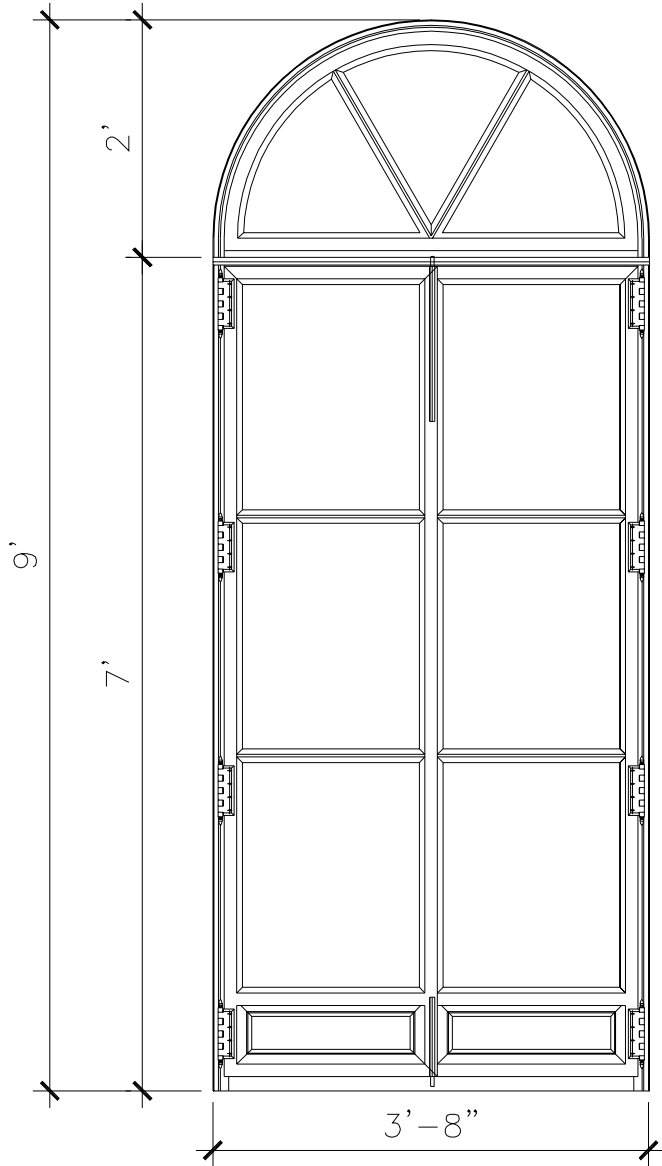

EXTERIOR ELEVATION