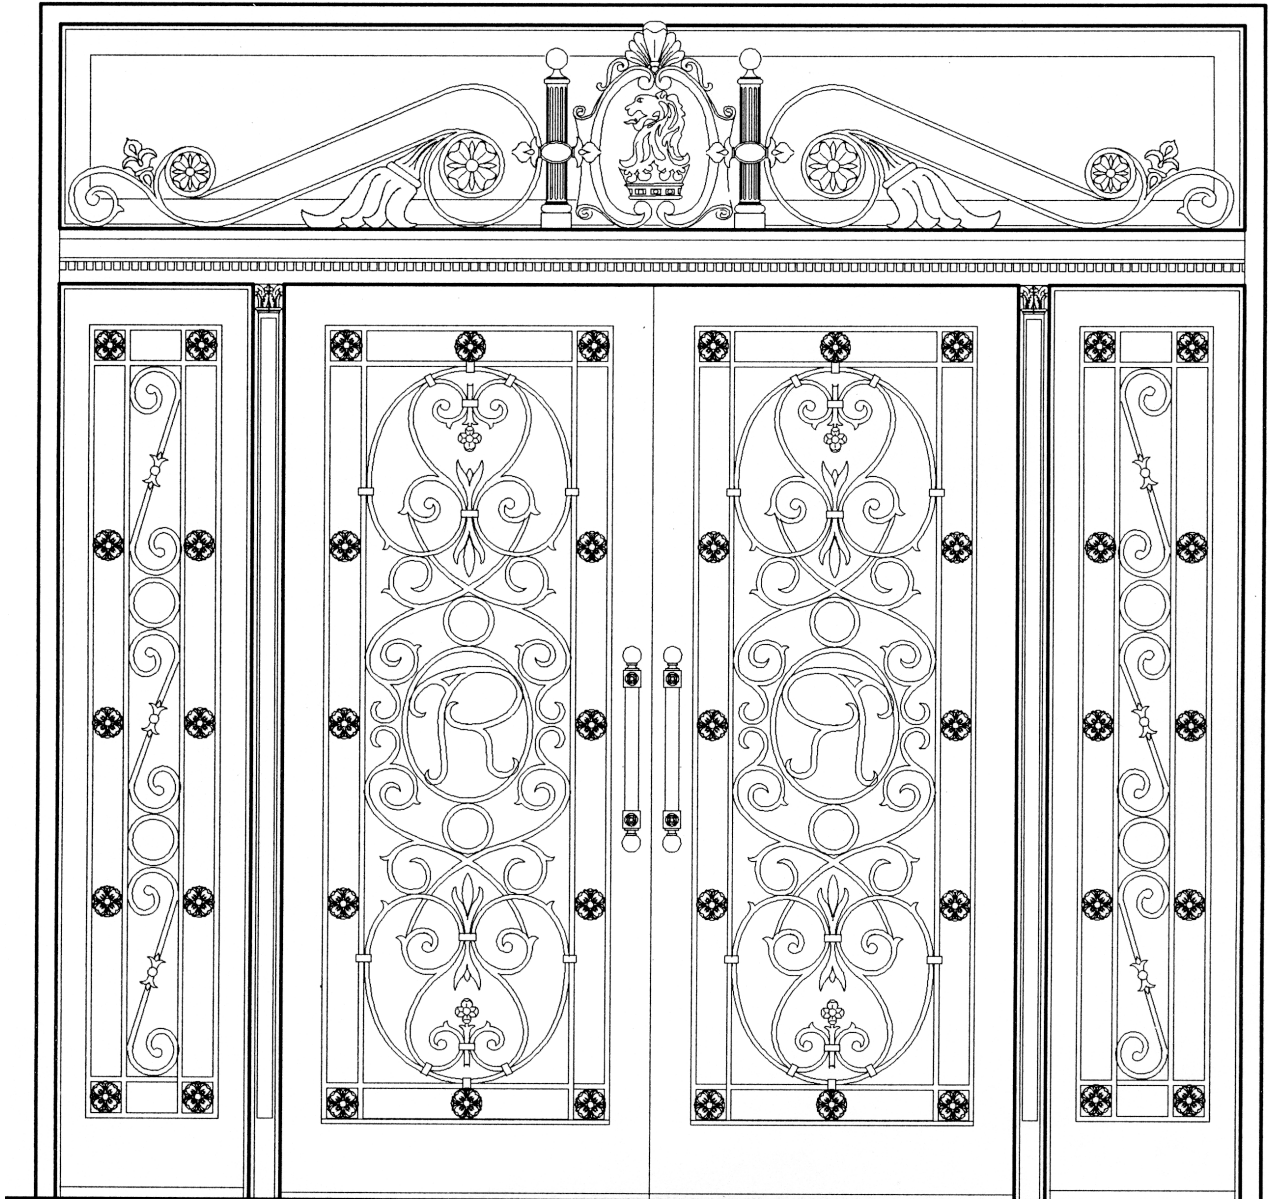

DOOR

DW004

RECOMMENDED MATERIALS

ALUMINUM
BRONZE

FINISHES

PAINTED, ANTIQUED
PATINA, BRUSHED, HAND RUBBED

RECOMMENDED MATERIALS

STEEL
ALUMINUM
BRONZE