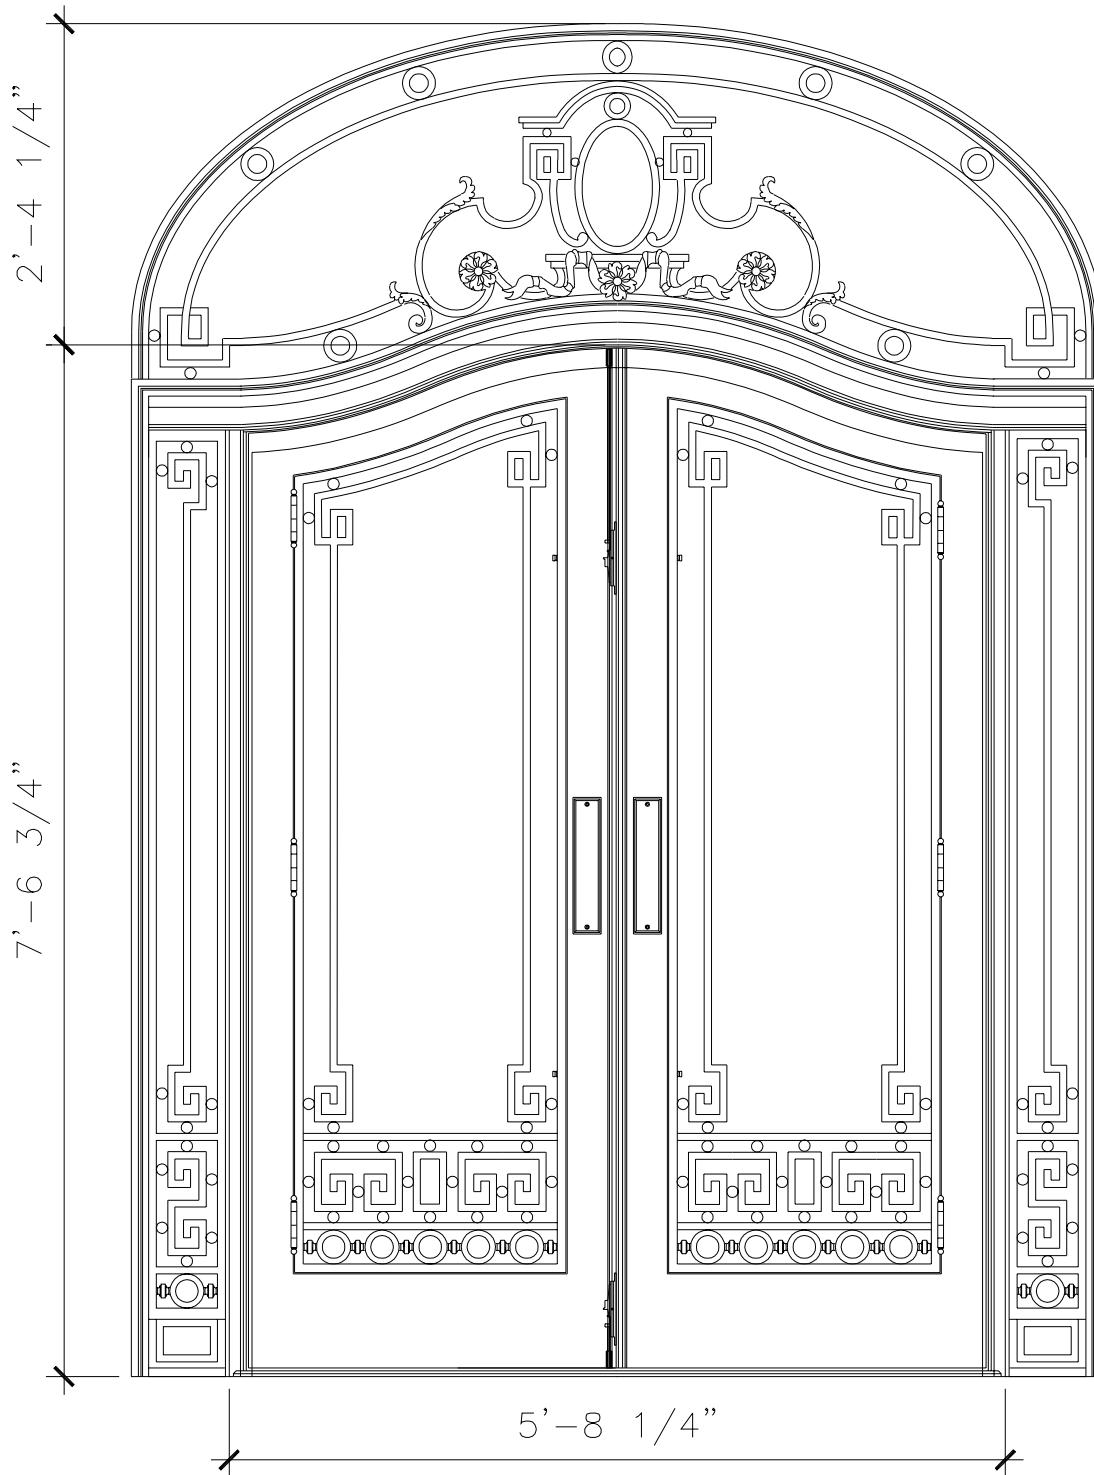

ENTRANCE DOOR

DW011

RECOMMENDED MATERIALS

ALUMINUM
BRONZE

FINISHES

PAINTED, ANTIQUED
PATINA, BRUSHED, HAND RUBBED