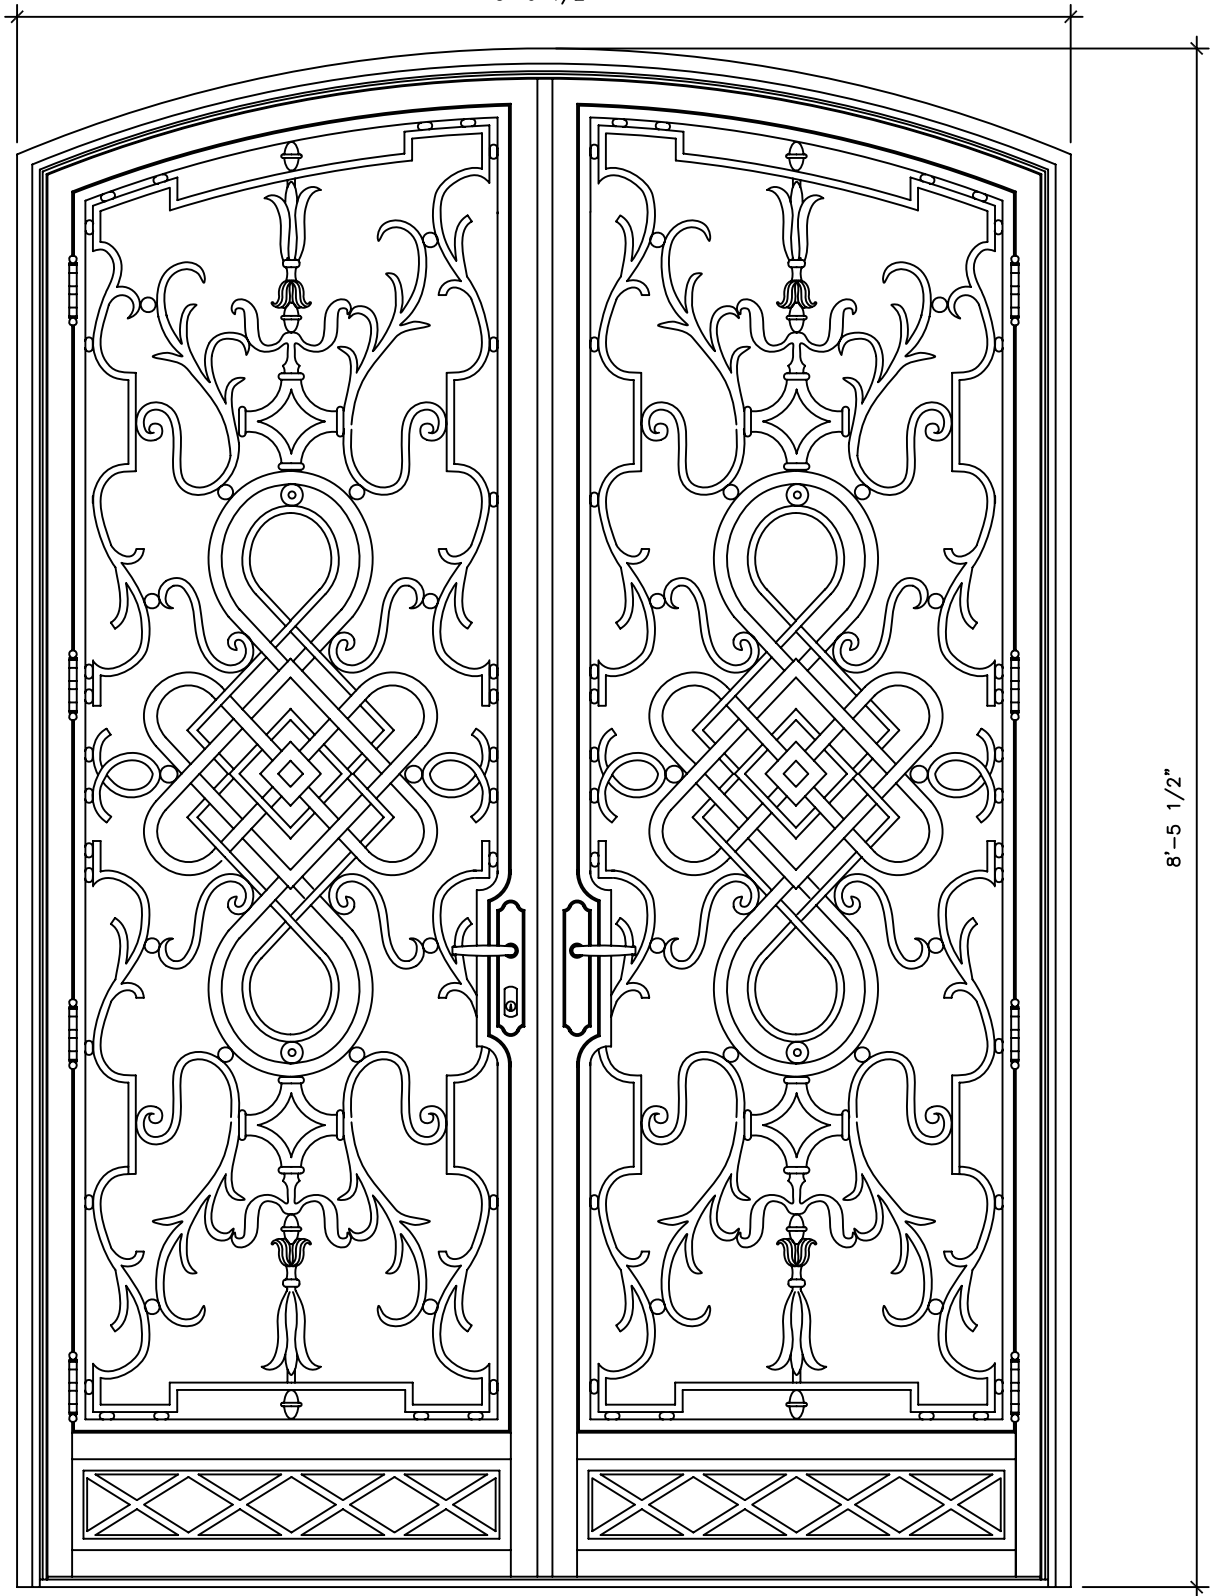

5'-9 1/2"

8'-5 1/2"

RECOMMENDED MATERIALS
IRON, ALUMINUM, BRONZE

FINISHES
PAINTED, ANTIQUED, PATINA, BRUSHED, HAND RUBBED

®