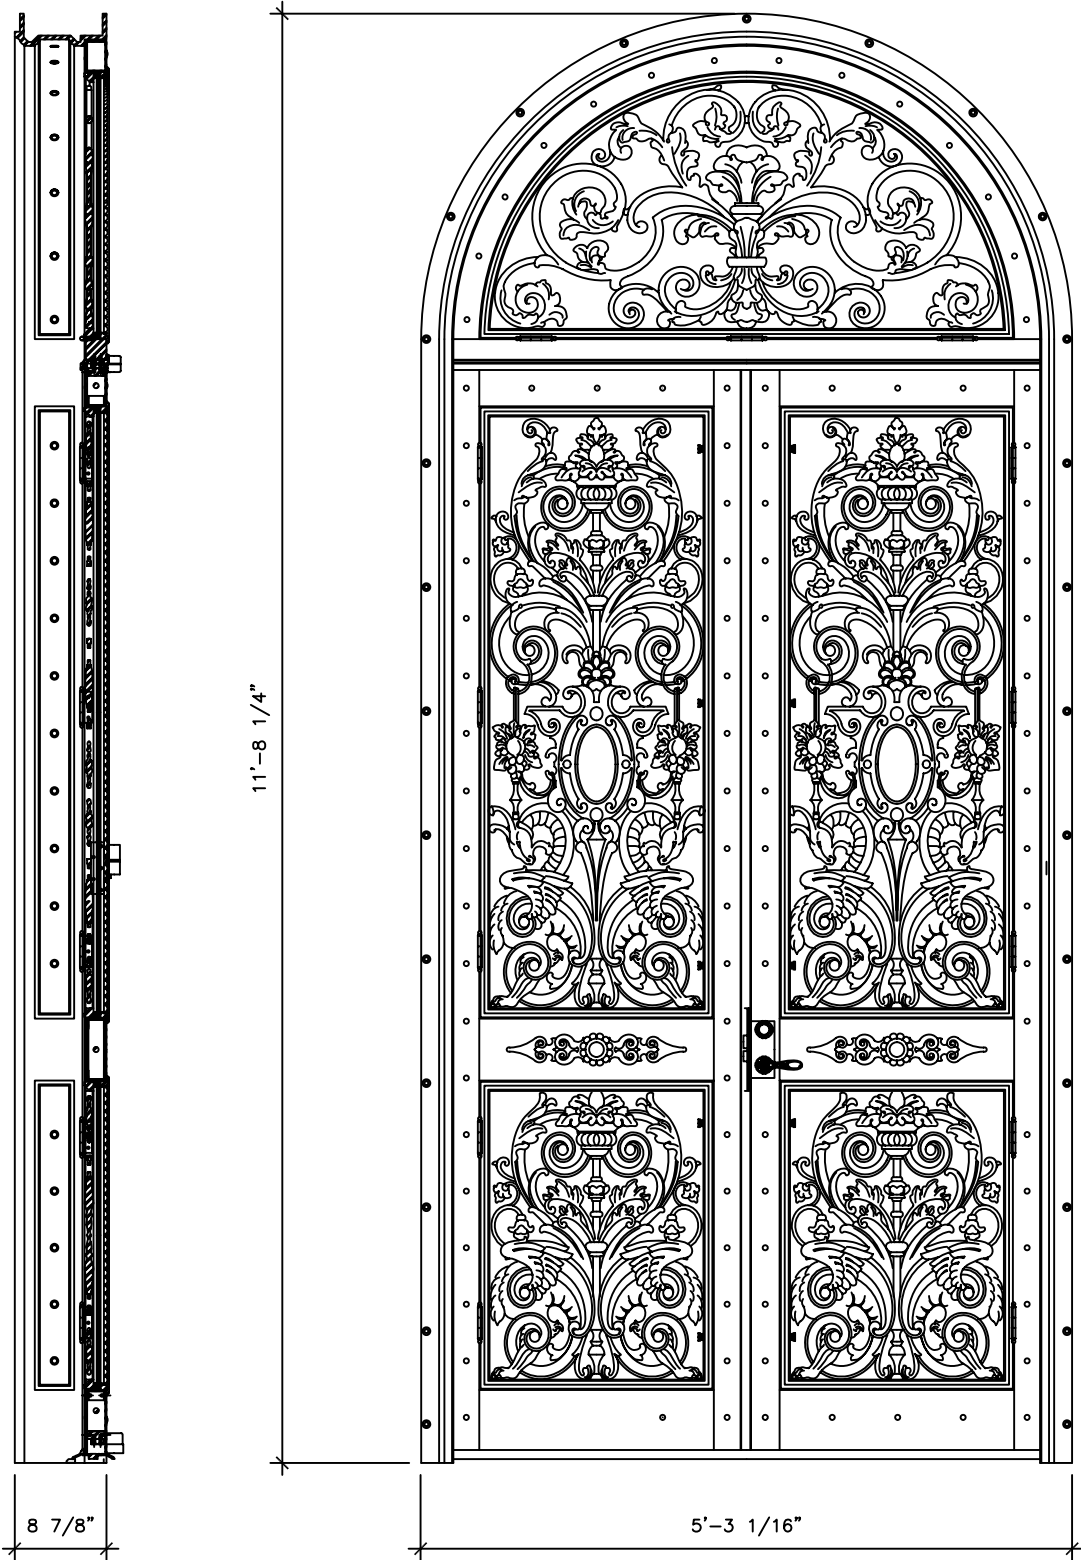

RECOMMENDED MATERIALS
ALUMINIUM, BRONZE, IRON

FINISHES
PAINTED, ANTIQUED, PATINA, BRUSHED, HAND RUBBED