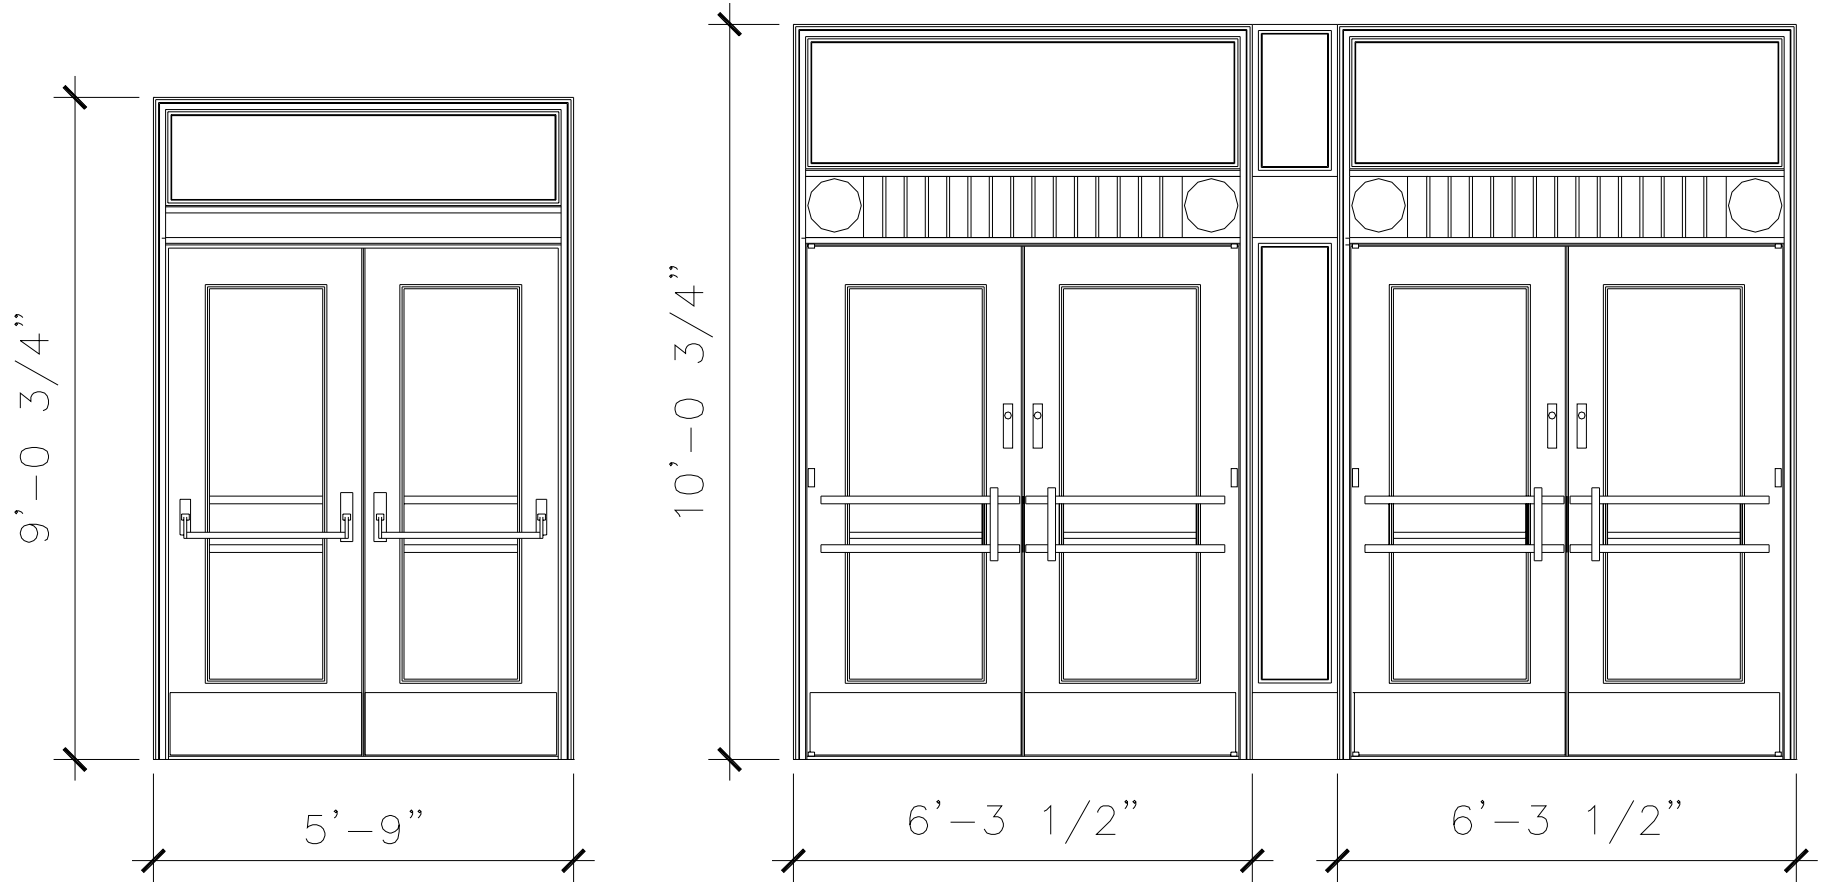

DOORS

DW010

RECOMMENDED MATERIALS

ALUMINUM
BRONZE

FINISHES

PAINTED, ANTIQUED
PATINA, BRUSHED, HAND RUBBED