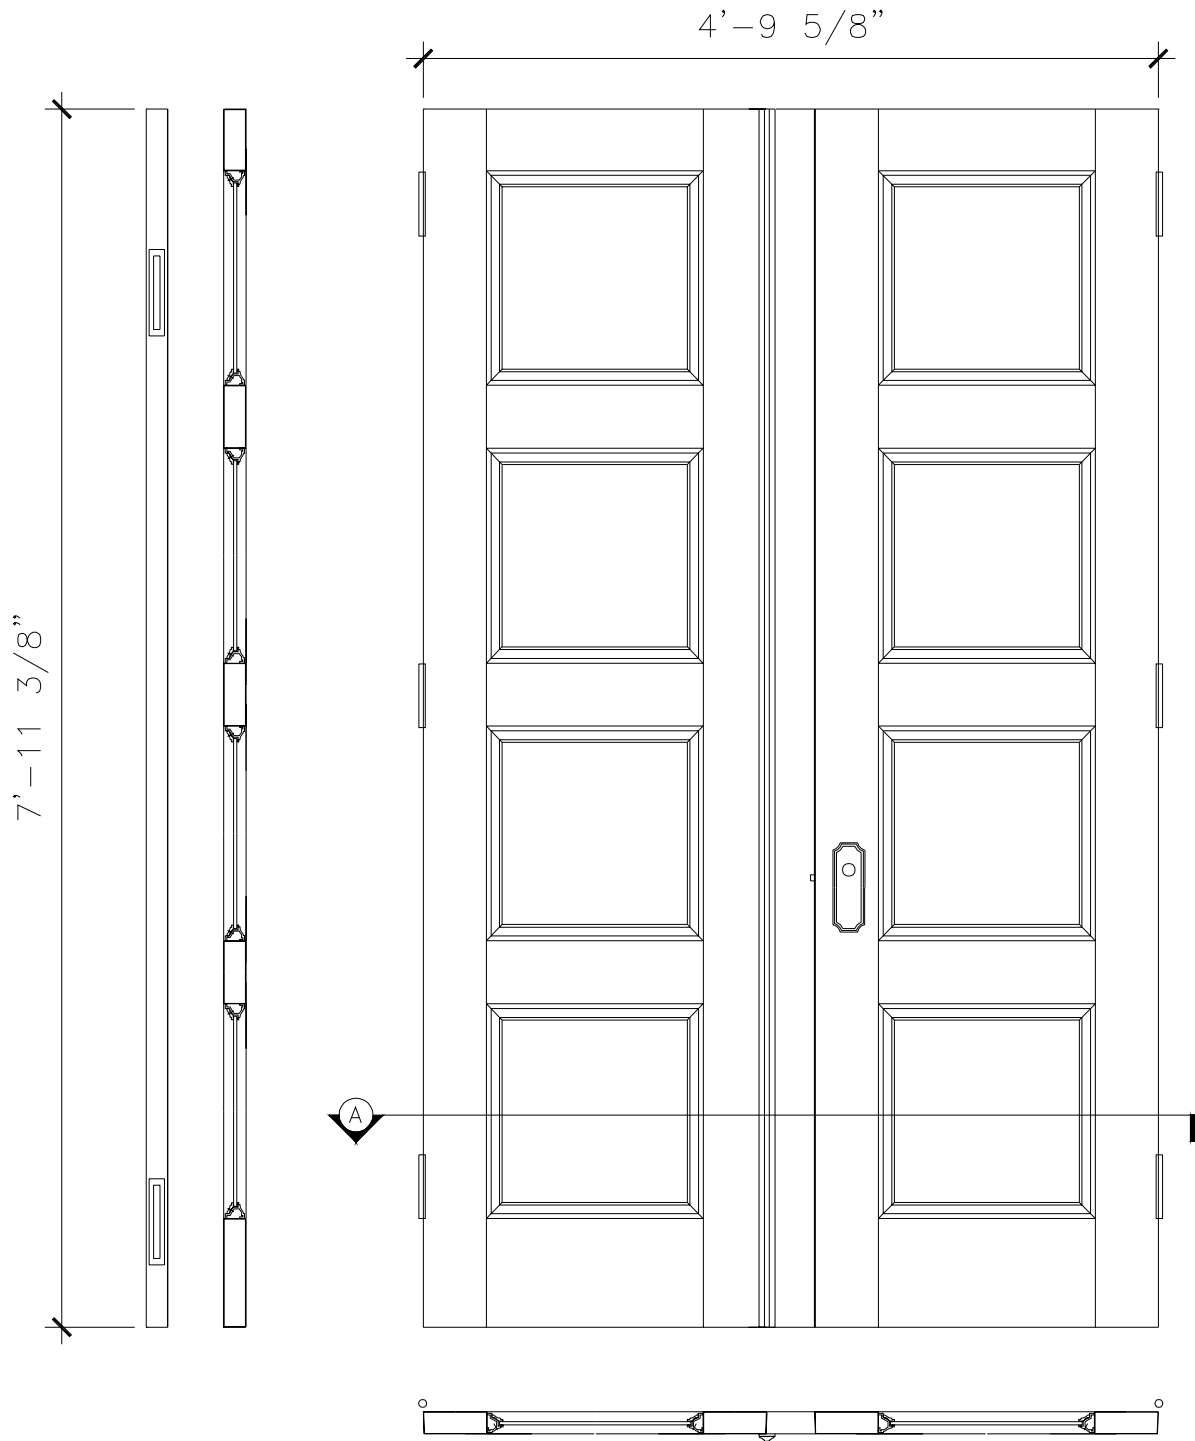

DOOR

DW016

SECTION A

RECOMMENDED MATERIALS

ALUMINUM
BRONZE

FINISHES

PAINTED, ANTIQUED
PATINA, BRUSHED, HAND RUBBED