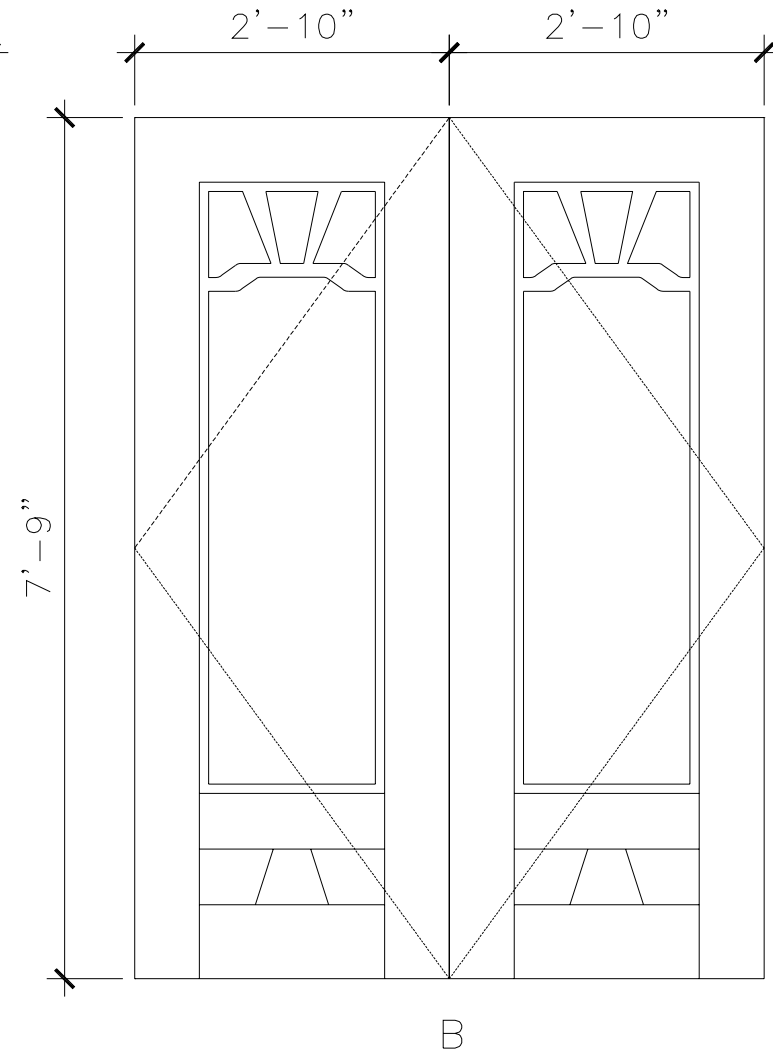

DOORS

DW036

RECOMMENDED MATERIALS

ALUMINUM
BRONZE

FINISHES

PAINTED, ANTIQUED
PATINA, BRUSHED, HAND RUBBED