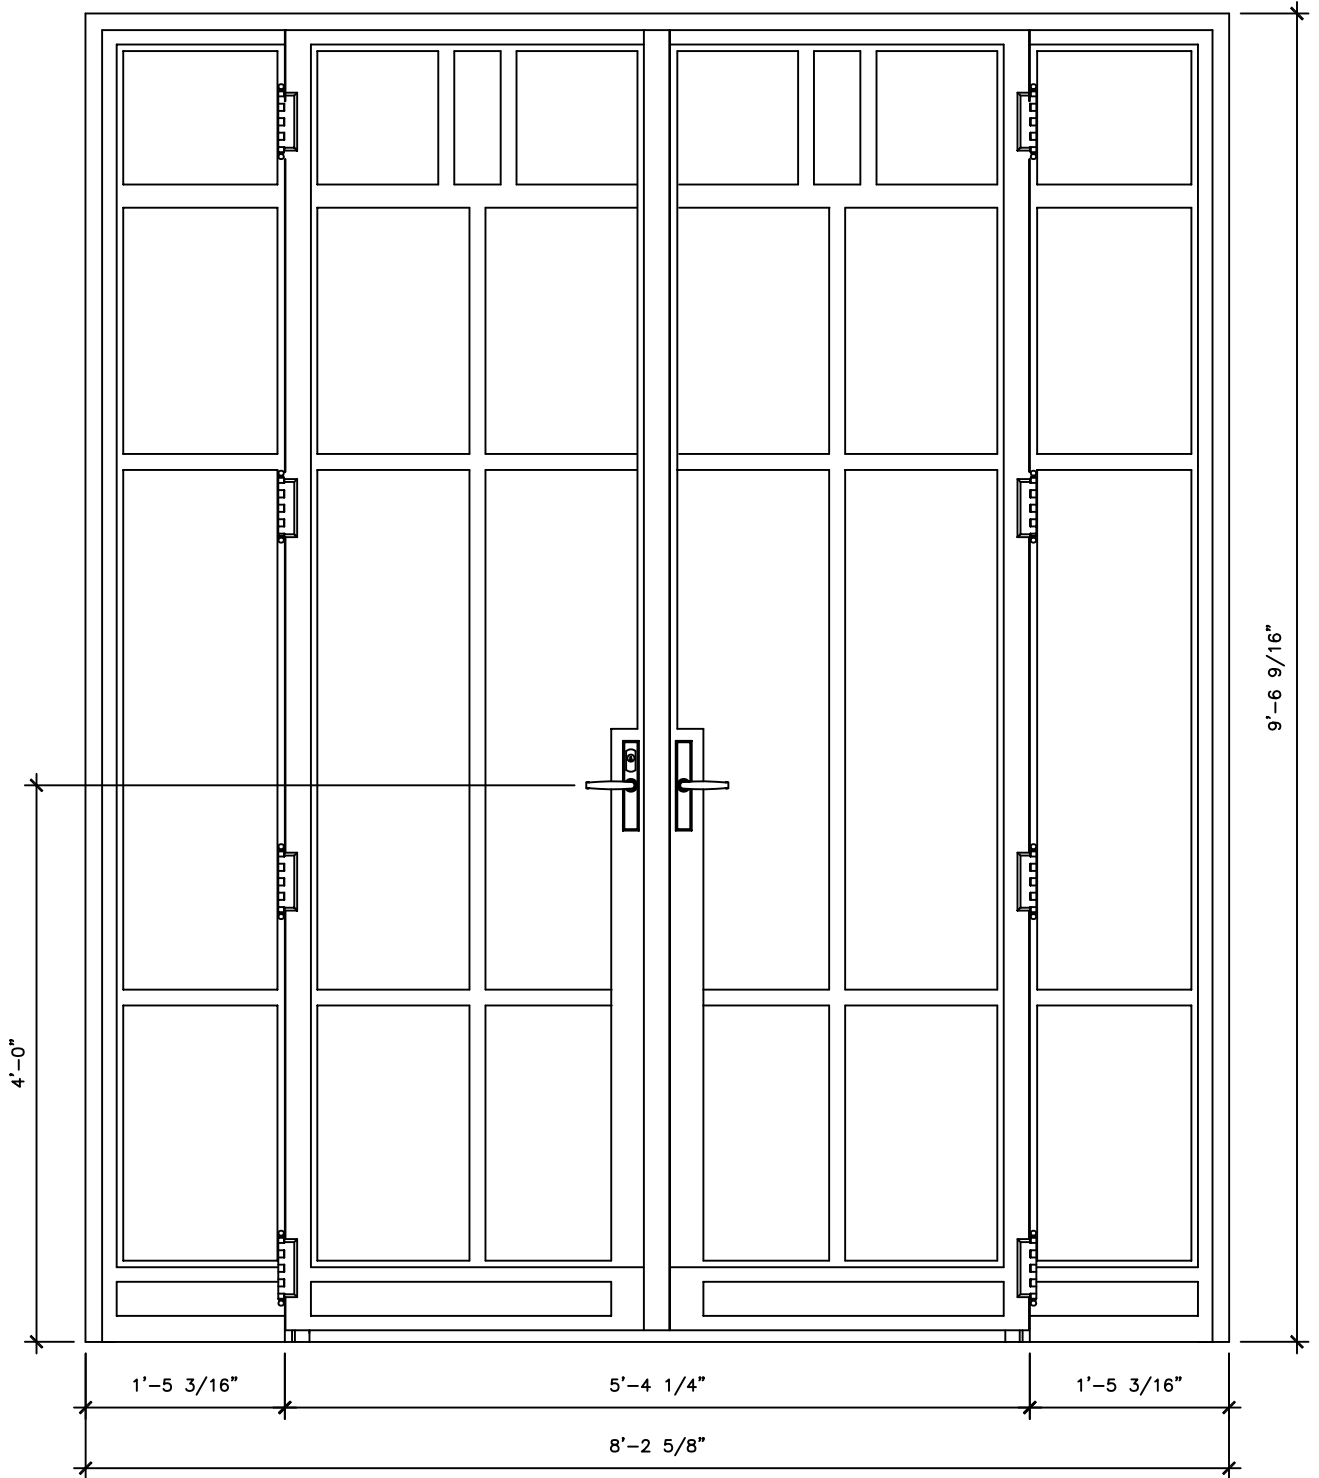

DOOR

DW056

RECOMMENDED MATERIALS

ALUMINIUM, BRONZE

FINISHES

PAINTED, PATINA, BRUSHED