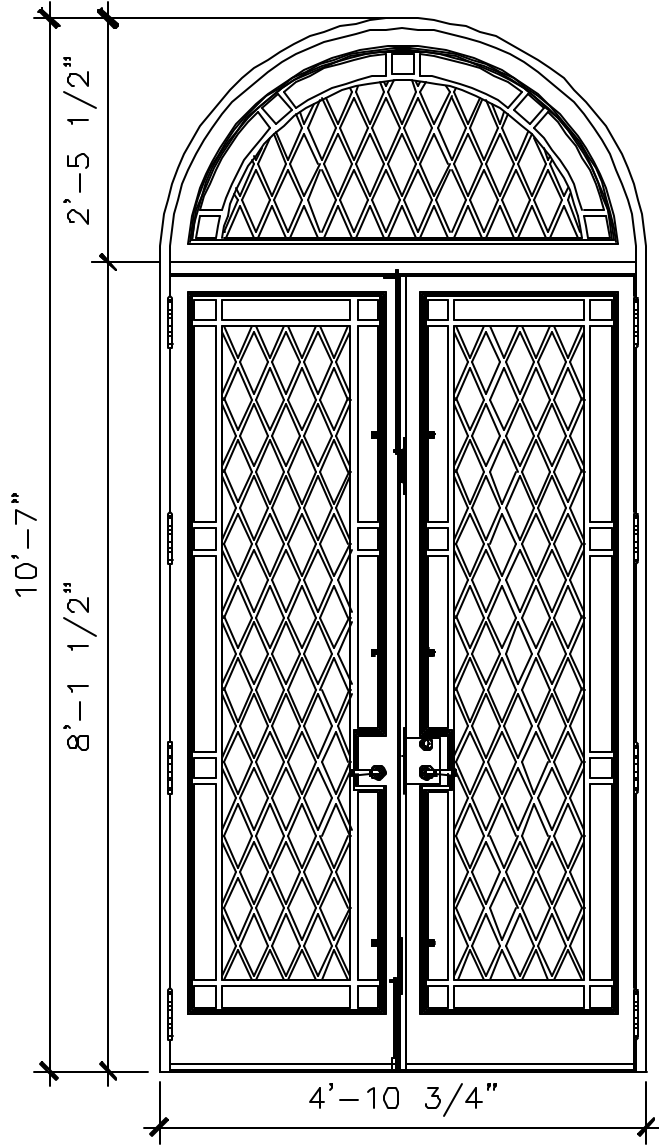

EXTERIOR ELEVATION