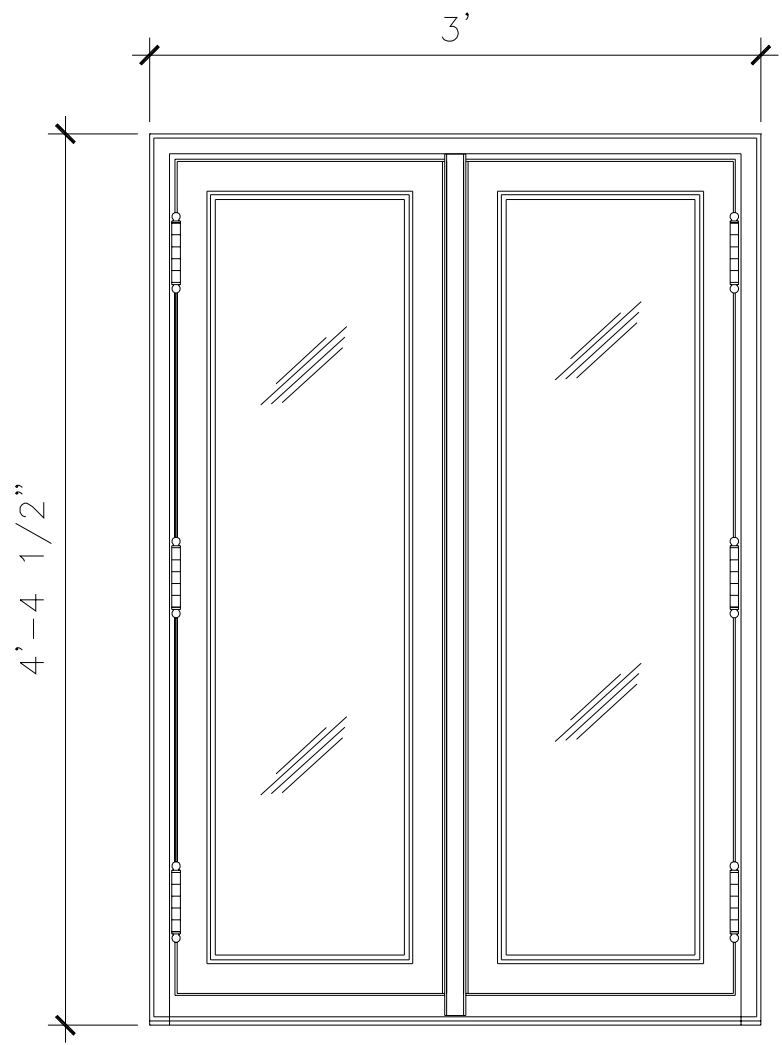

WINDOW

DW027

EXTERIOR ELEVATION