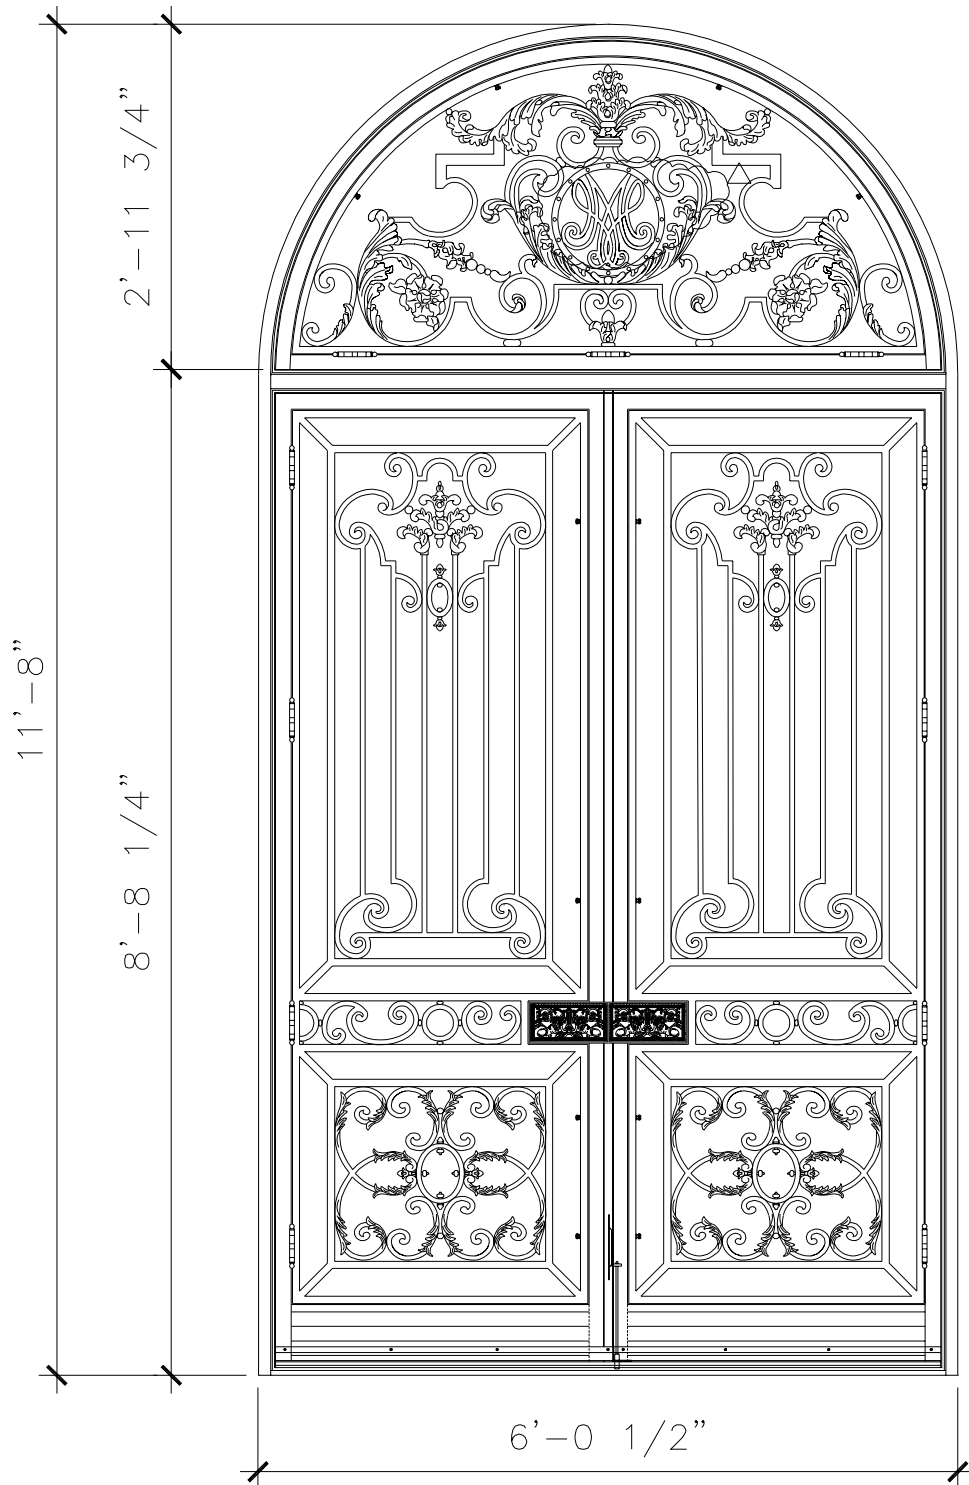

ENTRANCE DOOR

DW028

RECOMMENDED MATERIALS

ALUMINUM
BRONZE

FINISHES

PAINTED, ANTIQUED
PATINA, BRUSHED, HAND RUBBED