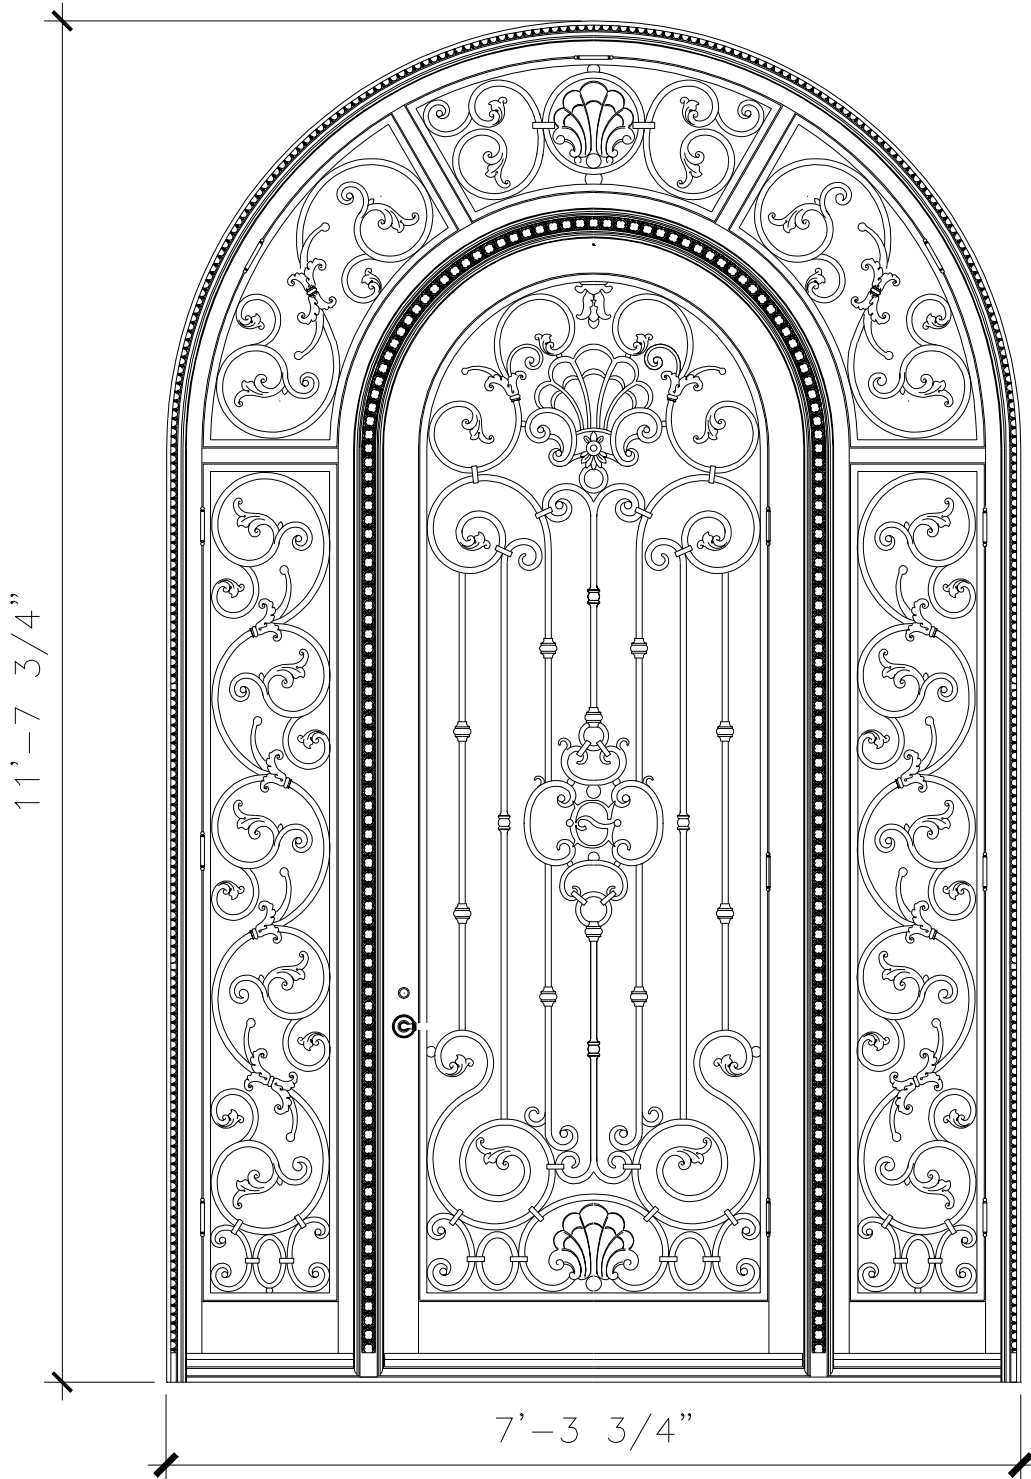

ENTRANCE DOOR

DW021

RECOMMENDED MATERIALS

ALUMINUM
BRONZE

FINISHES

PAINTED, ANTIQUED
PATINA, BRUSHED, HAND RUBBED