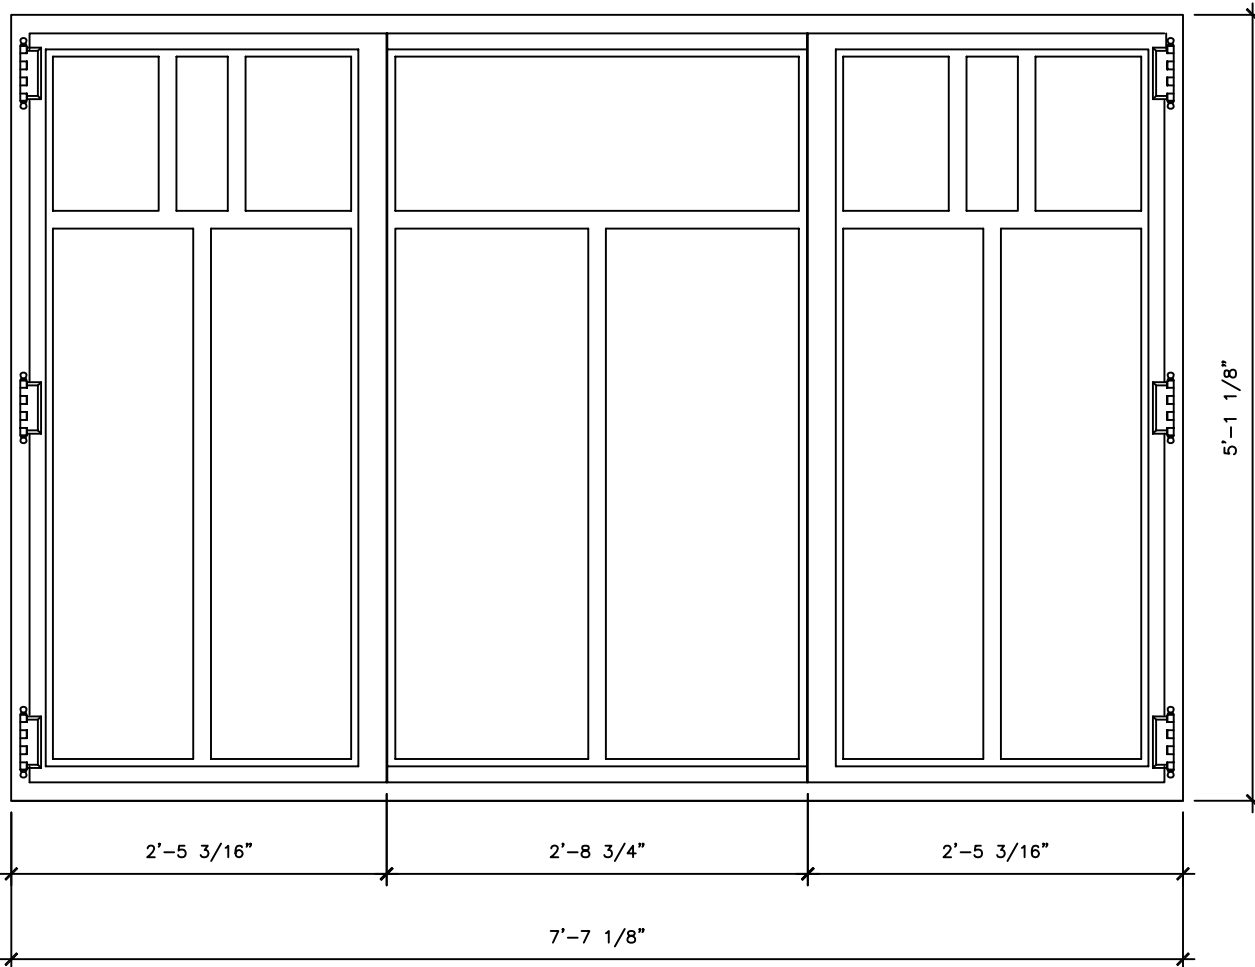

RECOMMENDED MATERIALS

ALUMINIUM, BRONZE

FINISHES

PAINTED, PATINA, BRUSHED