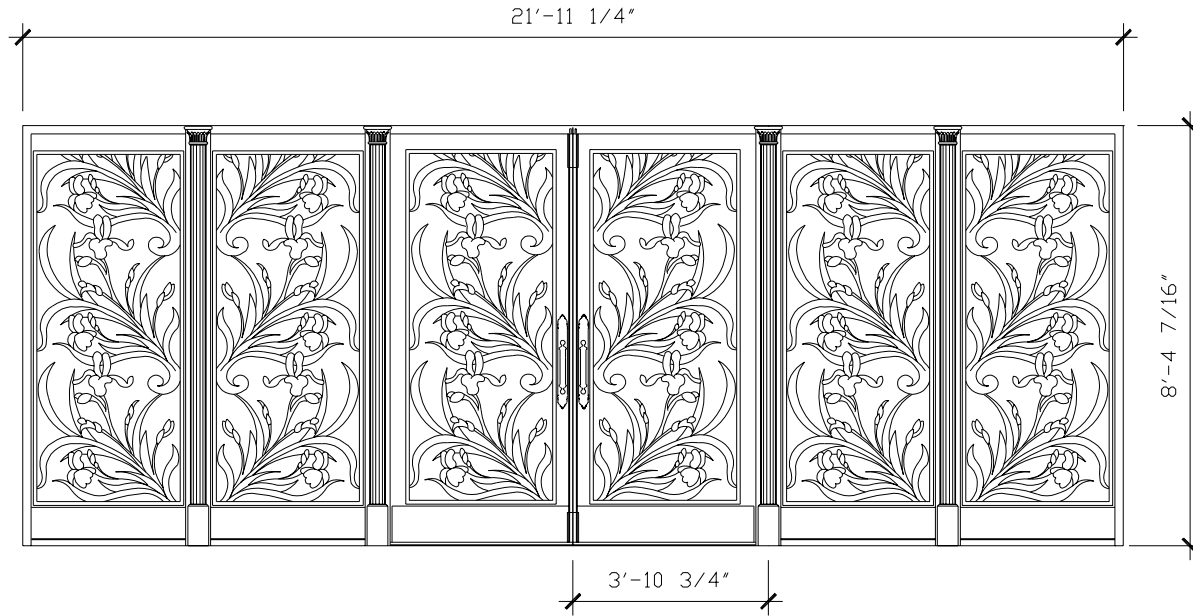

DOOR

DW020

RECOMMENDED MATERIALS

ALUMINUM
BRONZE

FINISHES

PAINTED, ANTIQUED
PATINA, BRUSHED, HAND RUBBED