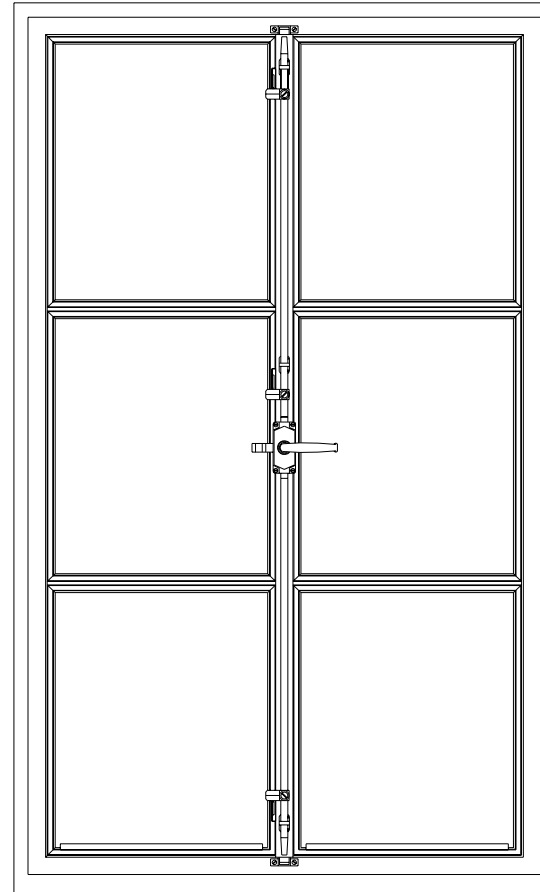

WINDOWS

DW024

3'-3 1/4"

5'-4 1/2"

EXTERIOR ELEVATION

INTERIOR ELEVATION

RECOMMENDED MATERIALS

ALUMINUM
BRONZE