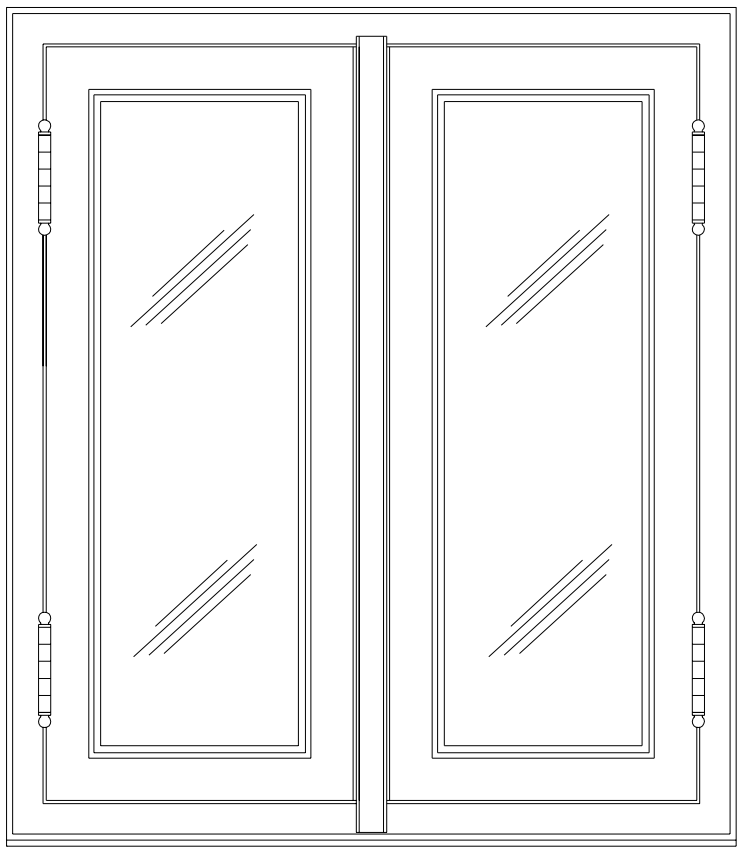

WINDOW

DW027A

2'-6"

2'-10 1/2"

EXTERIOR ELEVATION