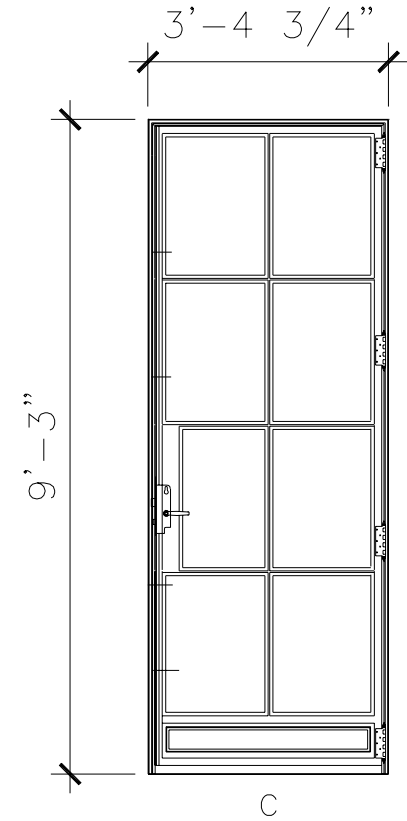

DOORS

DW026

RECOMMENDED MATERIALS

ALUMINUM
BRONZE

FINISHES

PAINTED, ANTIQUED
PATINA, BRUSHED, HAND RUBBED