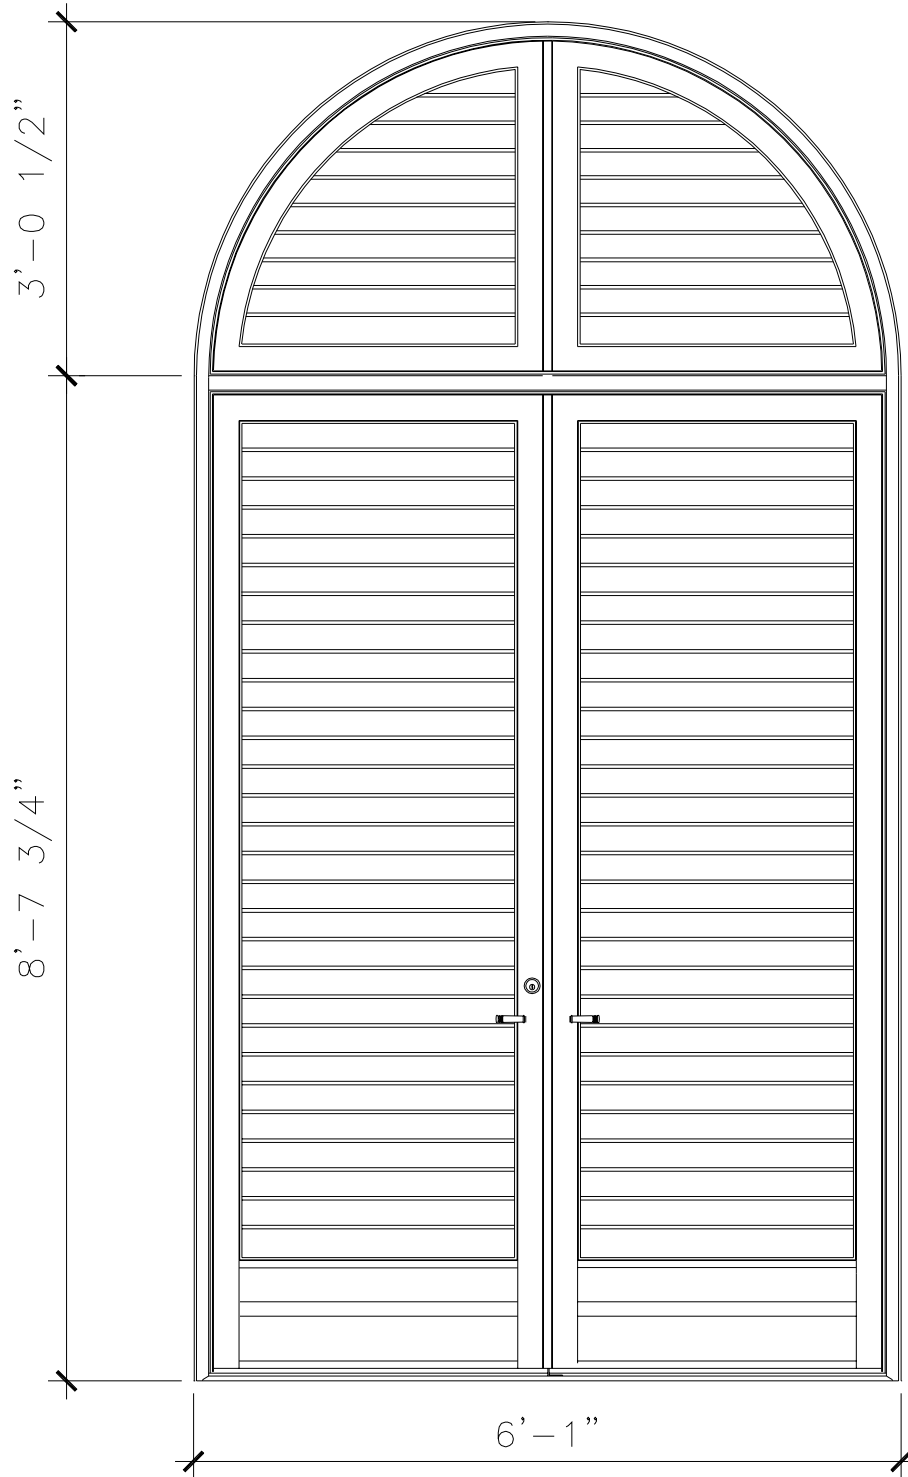

DOOR

DW029

RECOMMENDED MATERIALS

ALUMINUM
BRONZE

FINISHES

PAINTED, ANTIQUED
PATINA, BRUSHED, HAND RUBBED