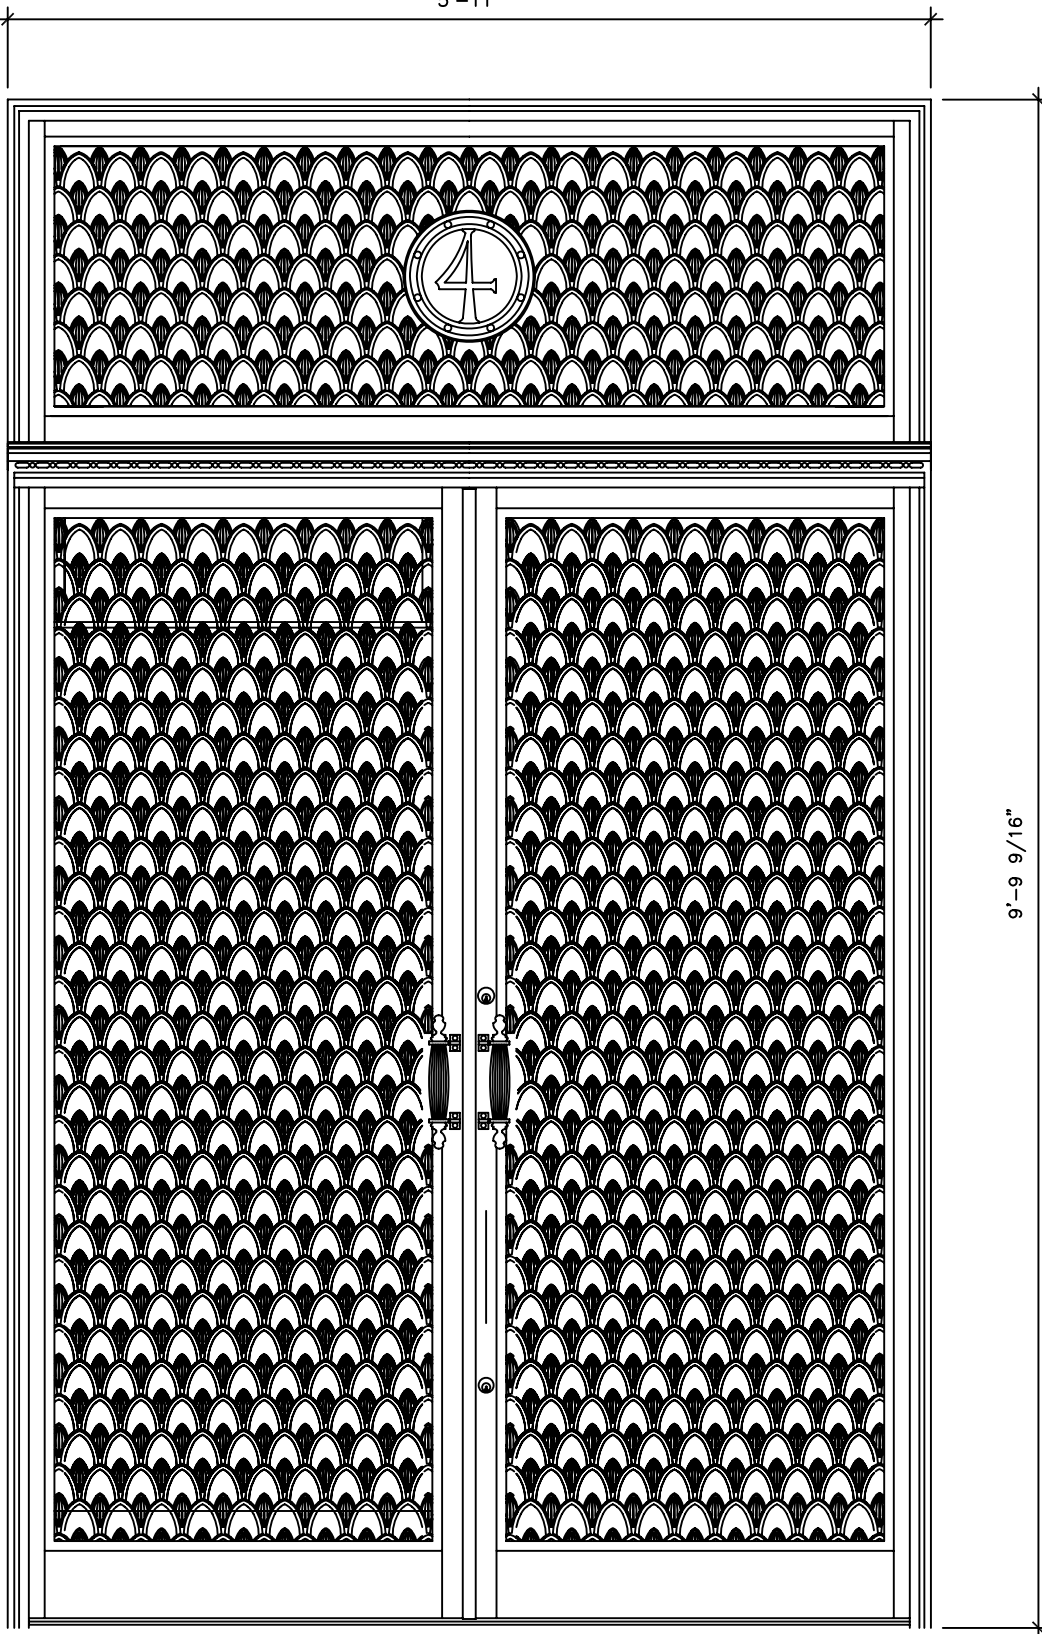

5'-11"

9'-9 9/16"