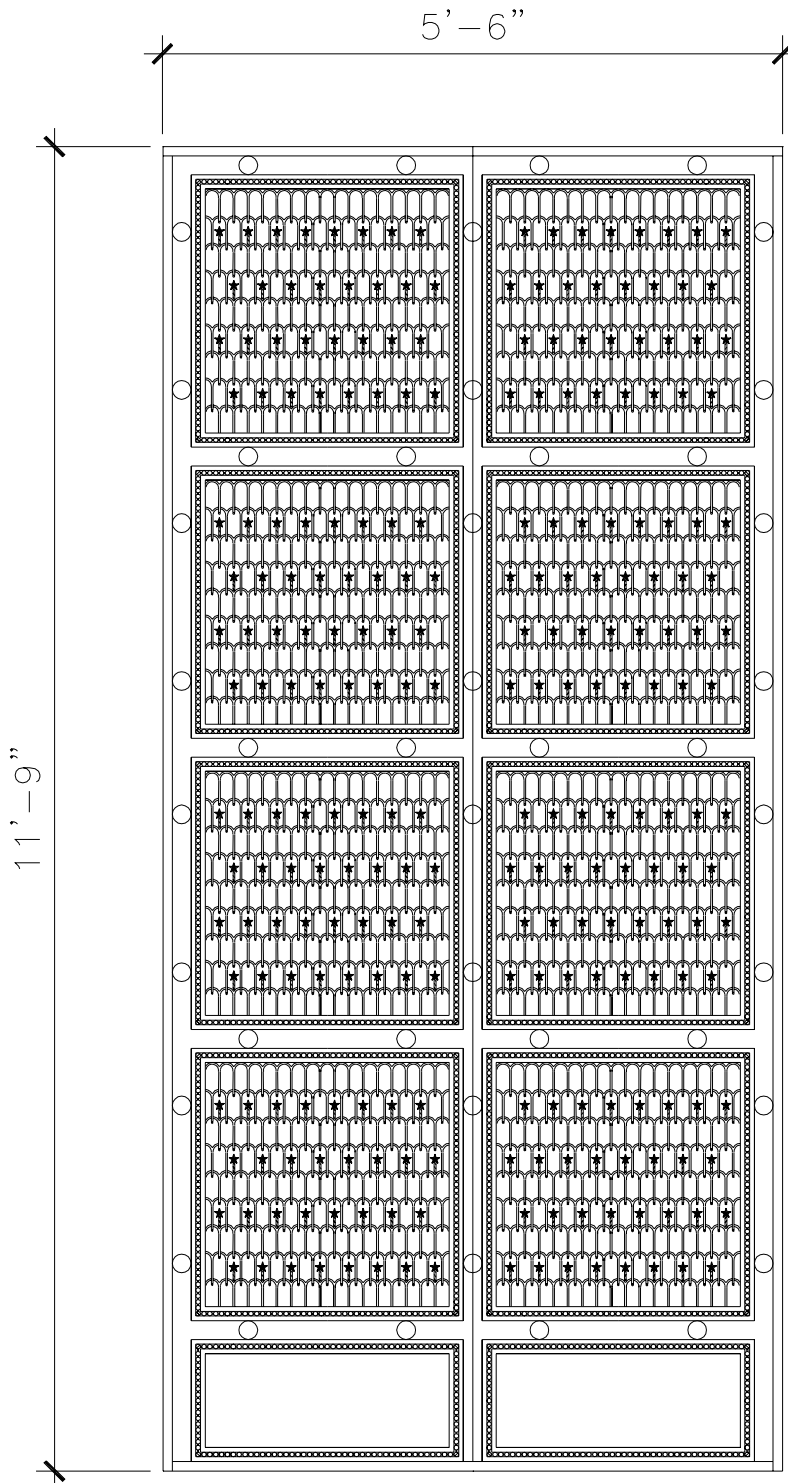

DOOR

DW002

RECOMMENDED MATERIALS

ALUMINUM
BRONZE

FINISHES

PAINTED, ANTIQUED
PATINA, BRUSHED, HAND RUBBED