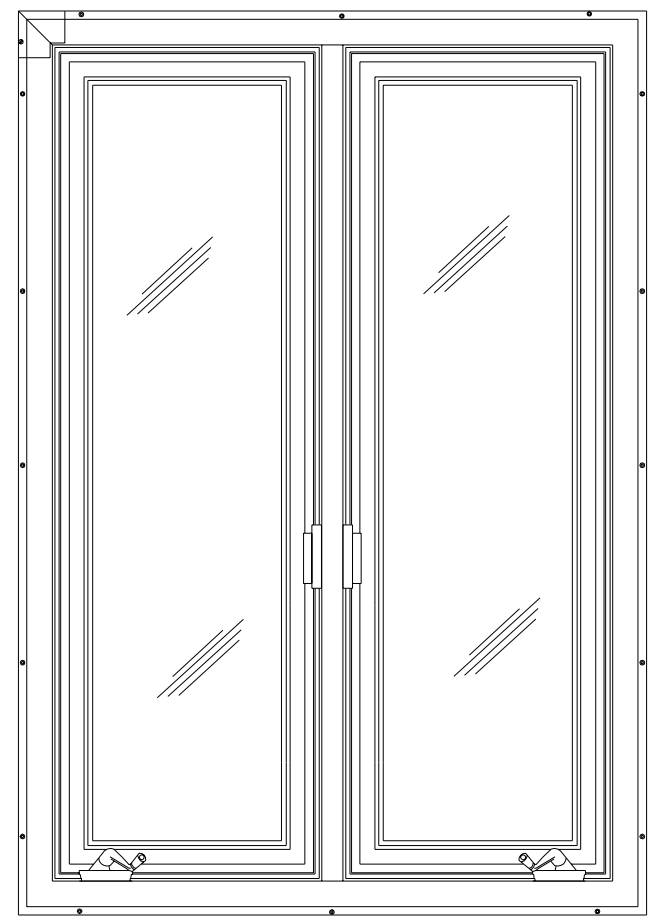

INTERIOR ELEVATION

RECOMMENDED MATERIALS

- ALUMINUM
- BRONZE

FINISHES

- PAINTED, ANTIQUED
- PATINA, BRUSHED, HAND RUBBED