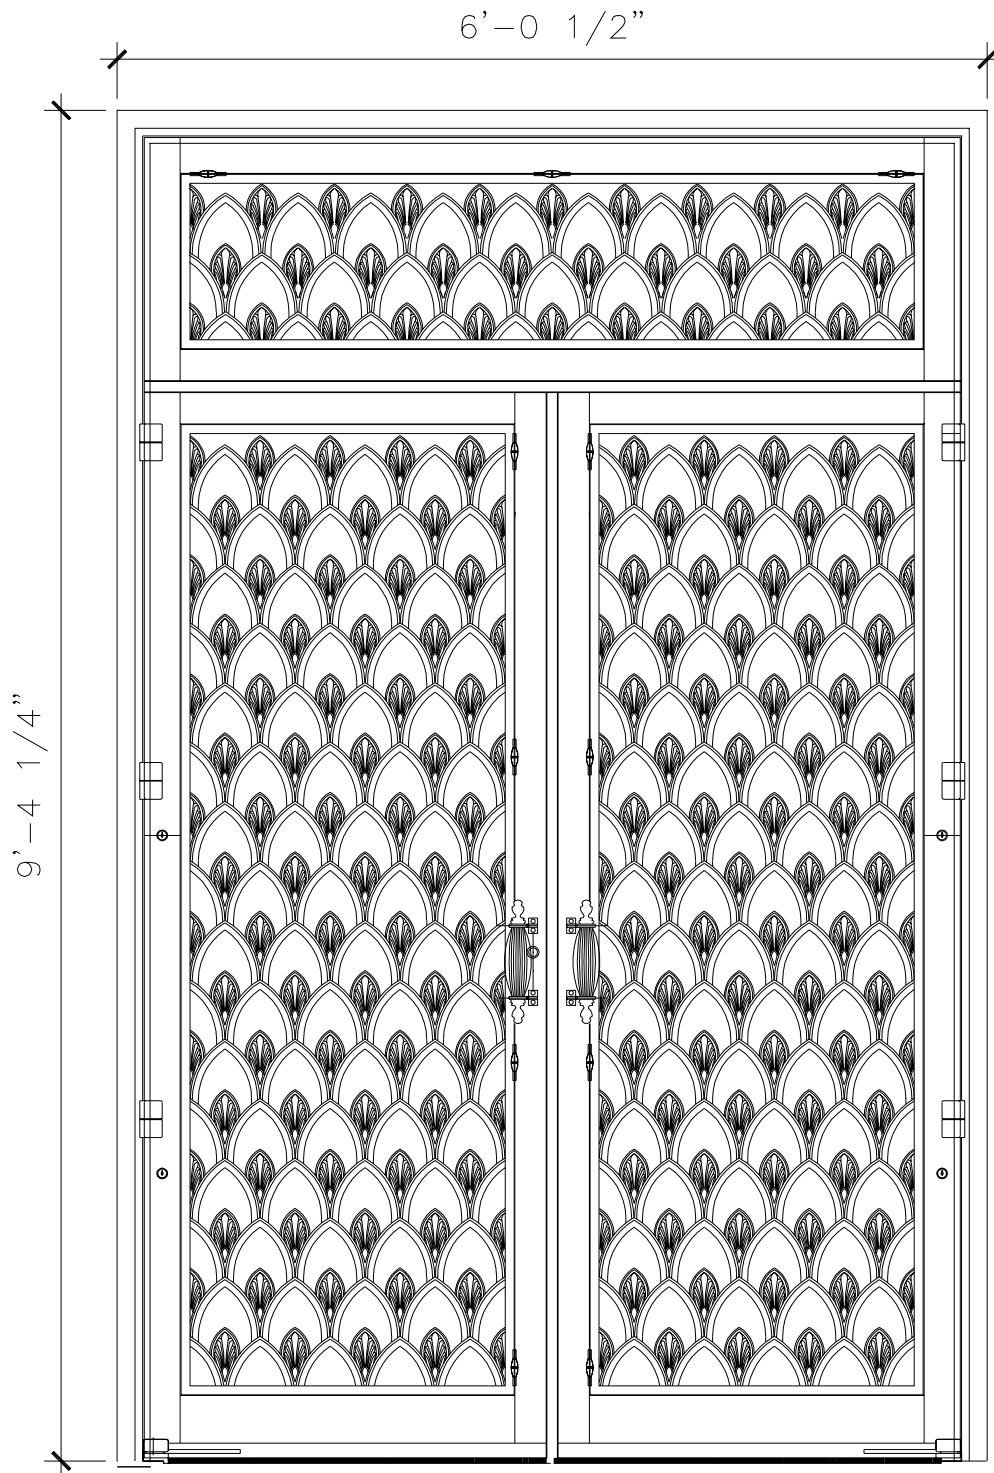

DOOR

DW038

RECOMMENDED MATERIALS

ALUMINUM
BRONZE

FINISHES

PAINTED, ANTIQUED
PATINA, BRUSHED, HAND RUBBED