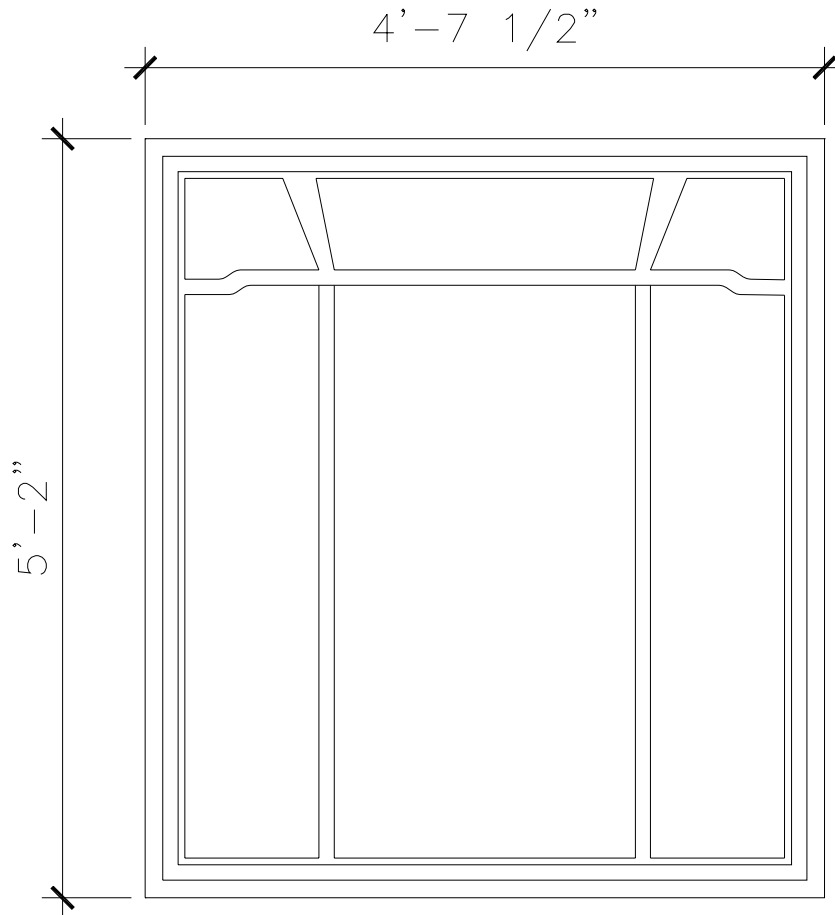

WINDOWS

DW035

A