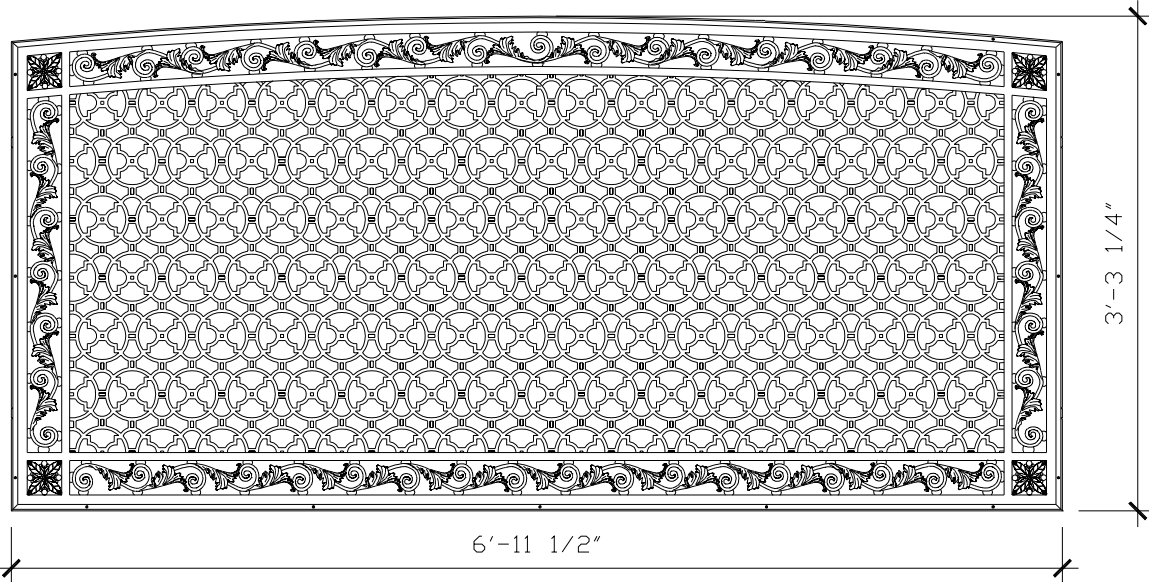

GRILLES

GR025

RECOMMENDED MATERIALS

ALUMINUM
BRONZE

FINISHES

PAINTED, ANTIQUED
PATINA, BRUSHED, HAND RUBBED