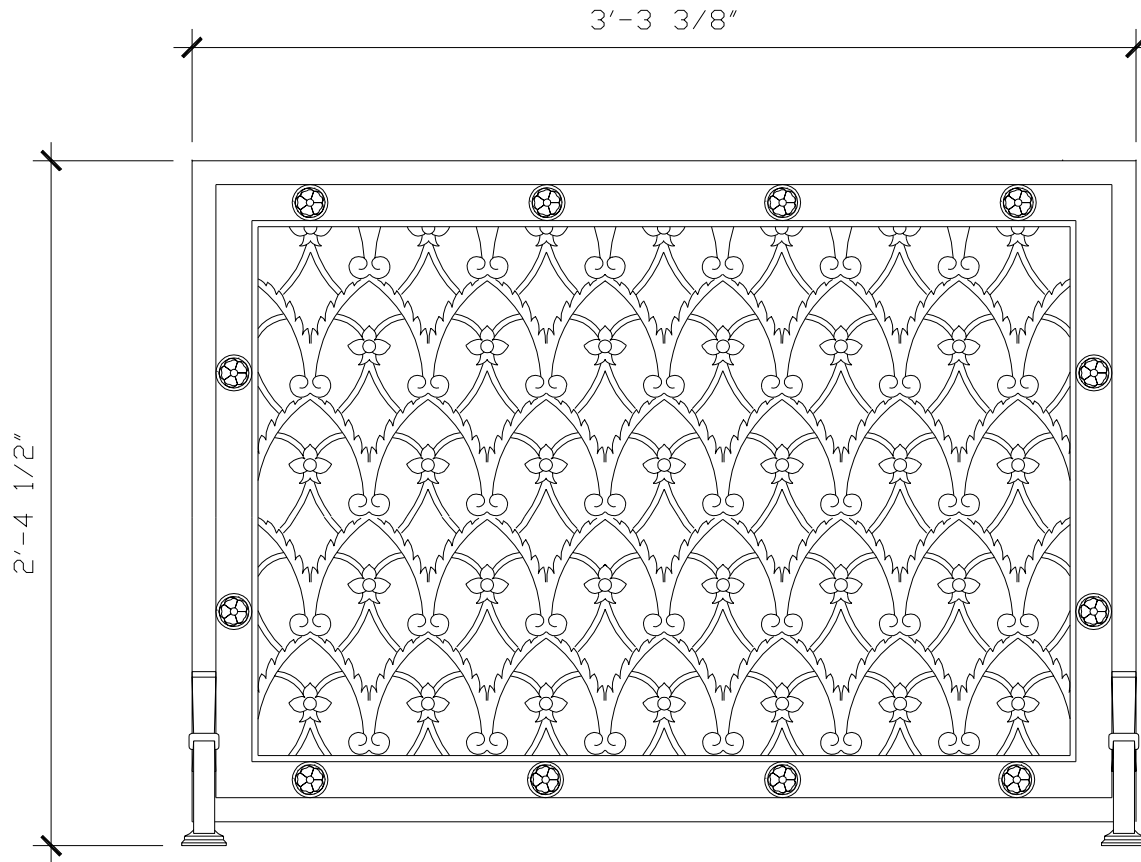

FIREPLACE GRILLE

GR038

RECOMMENDED MATERIALS

ALUMINUM
BRONZE

FINISHES

PAINTED, ANTIQUED
PATINA, BRUSHED, HAND RUBBED