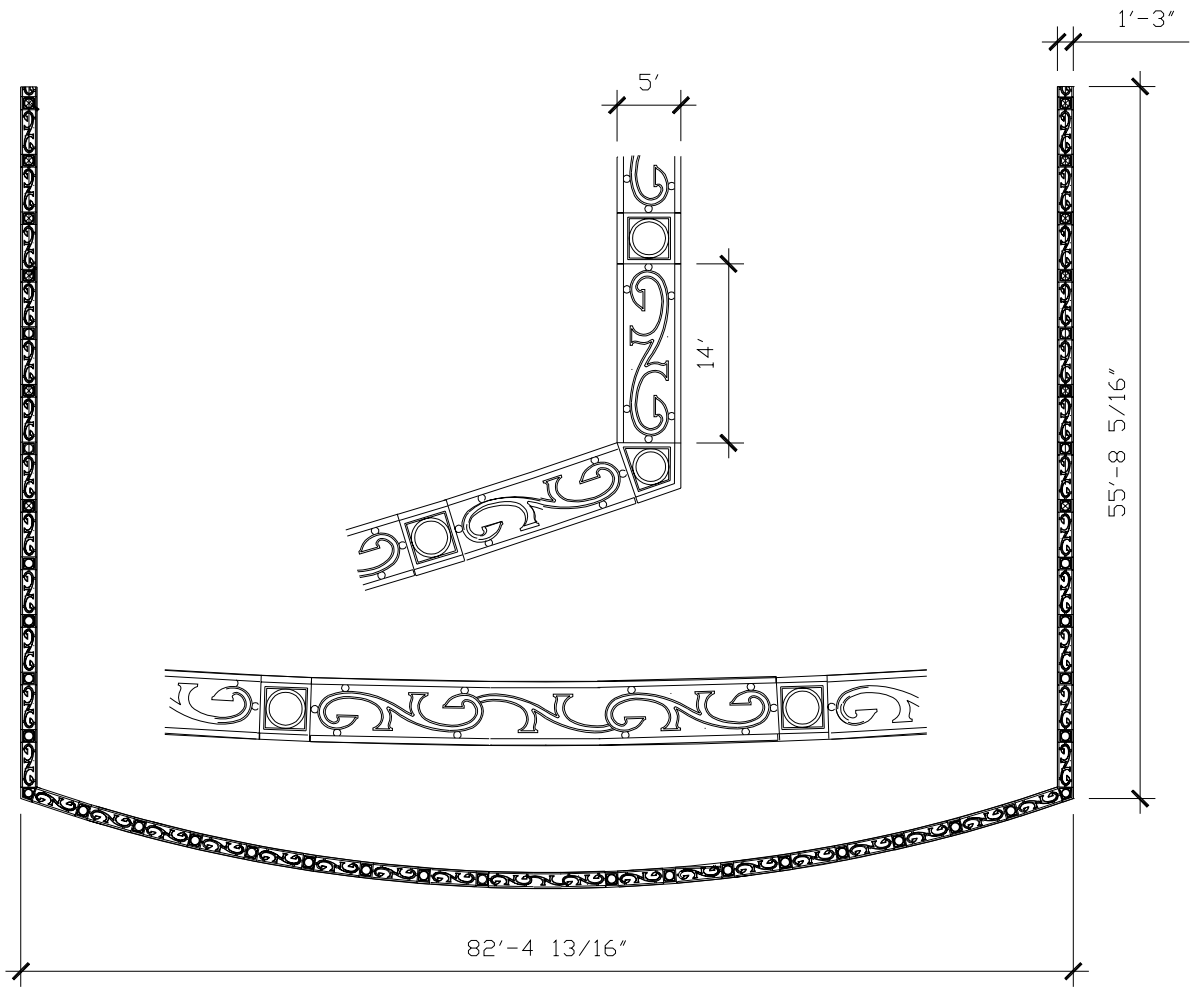

CEILING GRILLE

GR015

RECOMMENDED MATERIALS

ALUMINUM
BRONZE

FINISHES

PAINTED, ANTIQUED
PATINA, BRUSHED, HAND RUBBED