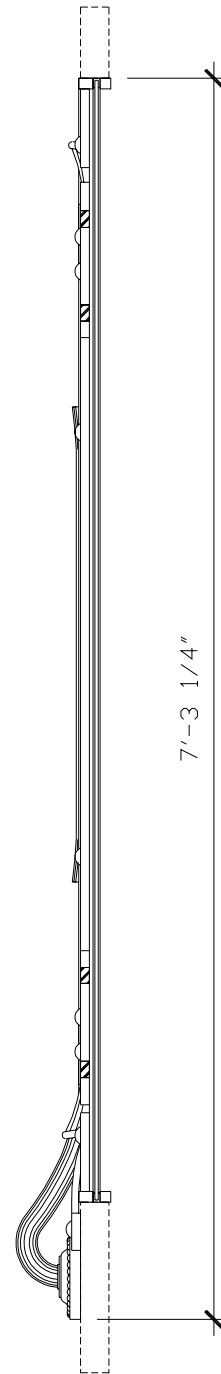

5'-4 1/2"

3'-4"

RECOMMENDED MATERIALS

ALUMINUM
BRONZE

FINISHES

PAINTED, ANTIQUED
PATINA, BRUSHED, HAND RUBBED

WINDOW GRILLE

GR013

RECOMMENDED MATERIALS

ALUMINUM
BRONZE

FINISHES

PAINTED, ANTIQUED
PATINA, BRUSHED, HAND RUBBED

11 5/8"

2'-2"

7'-3 1/4"

RECOMMENDED MATERIALS