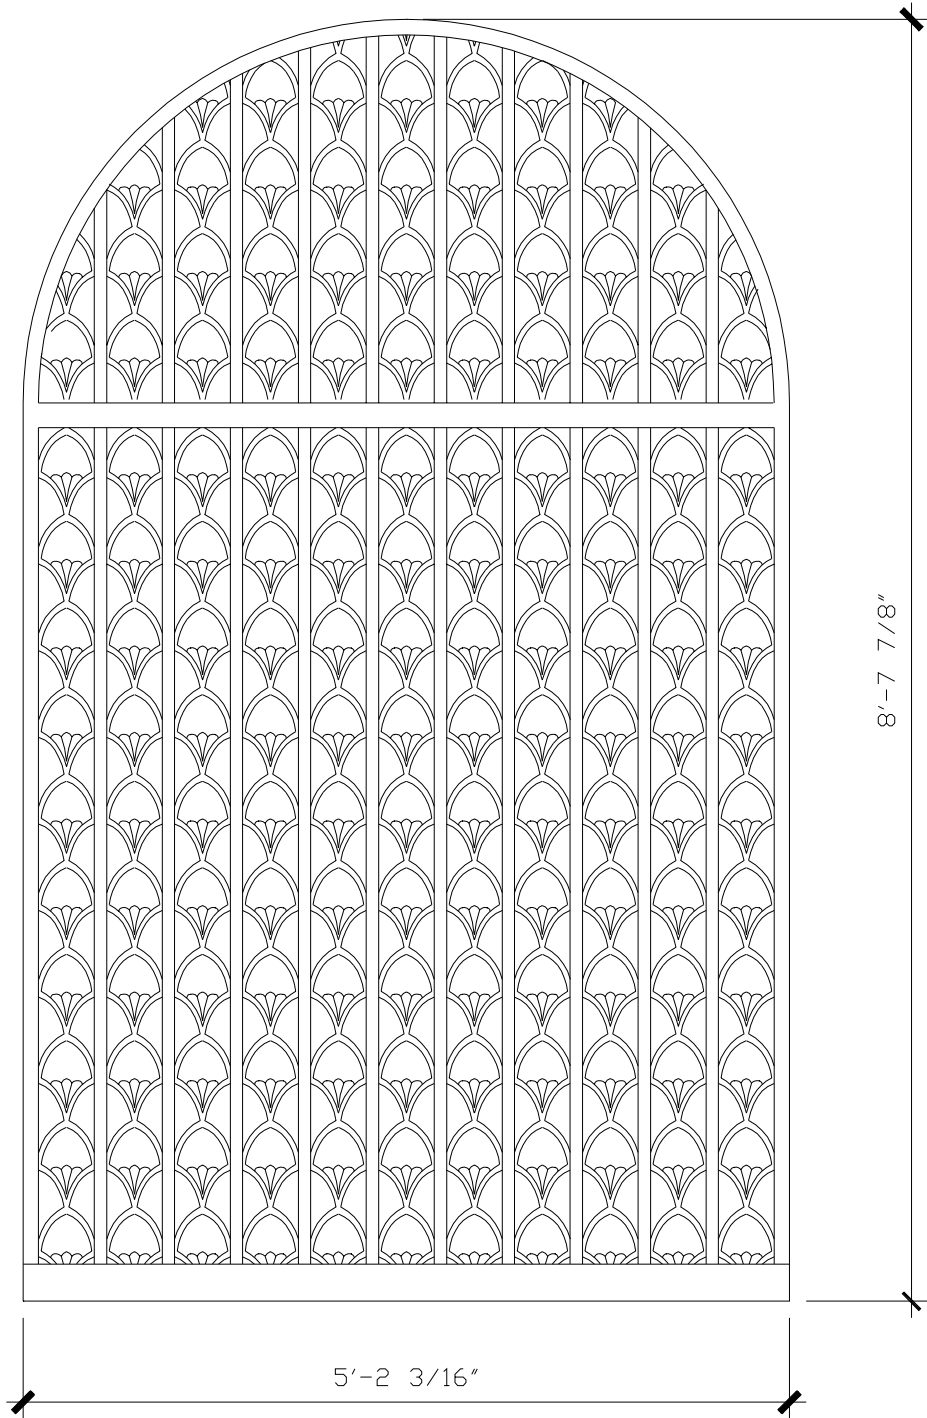

ARCHED GRILLE

GR016

RECOMMENDED MATERIALS

ALUMINUM
BRONZE

FINISHES

PAINTED, ANTIQUED
PATINA, BRUSHED, HAND RUBBED