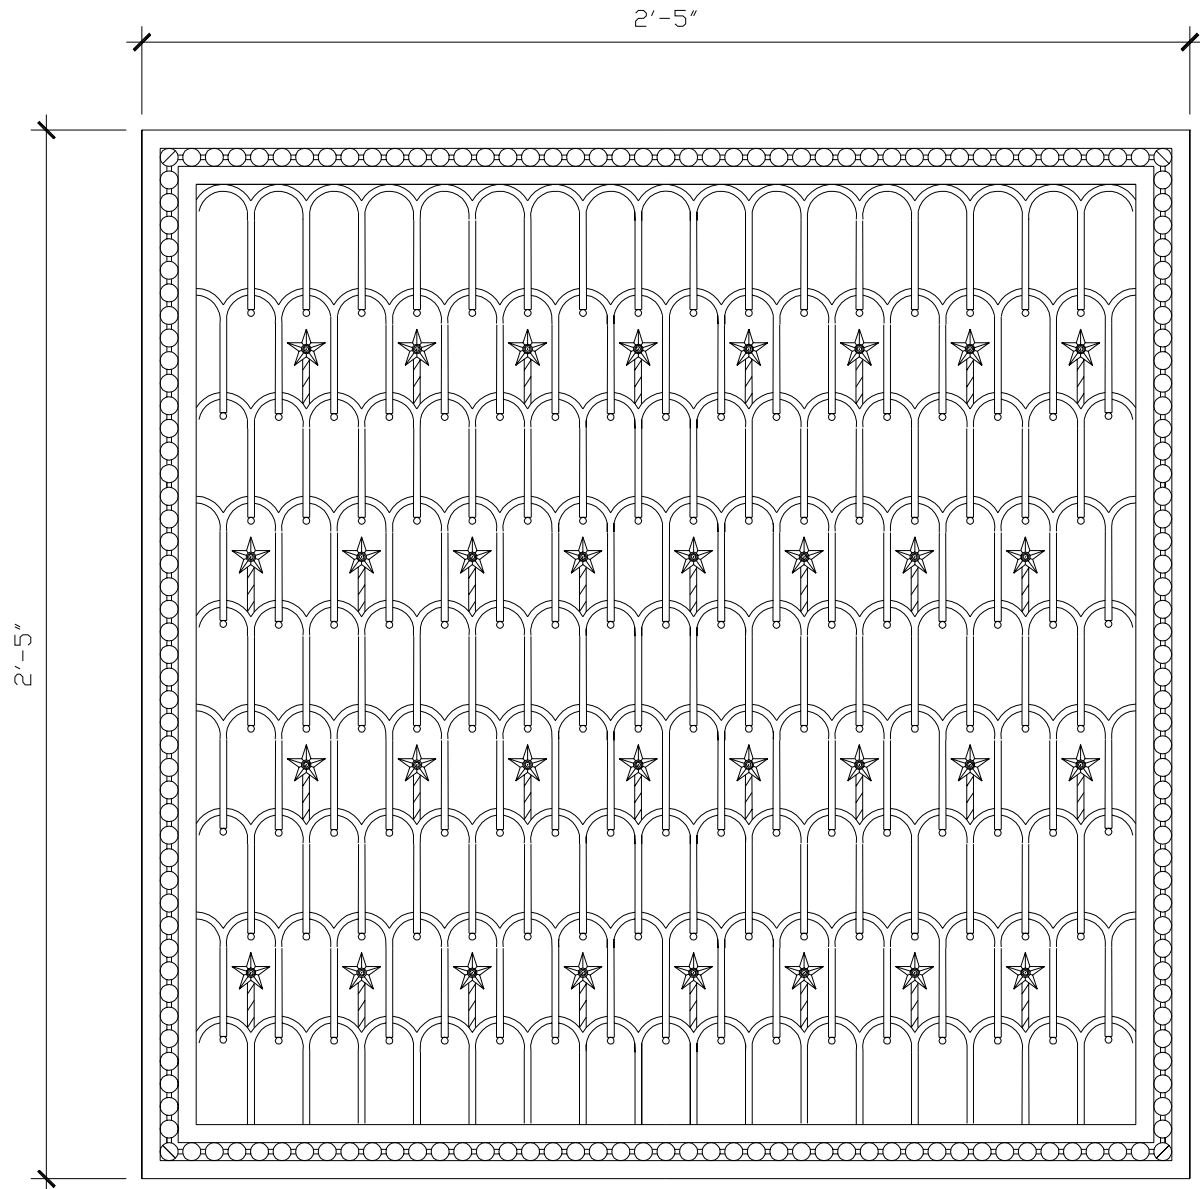

DOOR GRILLE

GR001

RECOMMENDED MATERIALS

ALUMINUM
BRONZE

FINISHES

PAINTED, ANTIQUED
PATINA, BRUSHED, HAND RUBBED