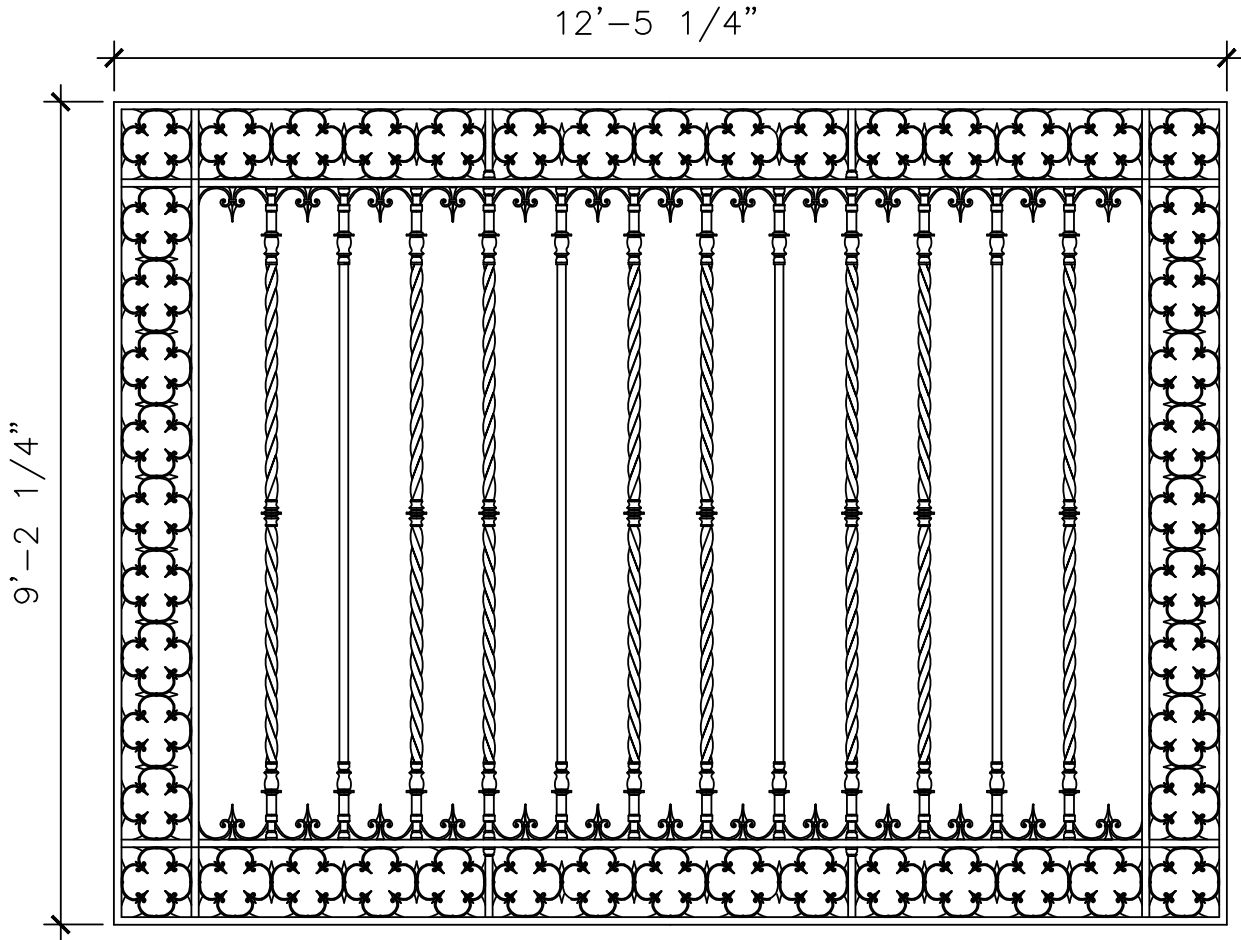

GRILLE

GR011

RECOMMENDED MATERIALS
ALUMINUM, BRONZE

FINISHES
PAINTED, ANTIQUED, PATINA, BRUSHED, HAND RUBBED