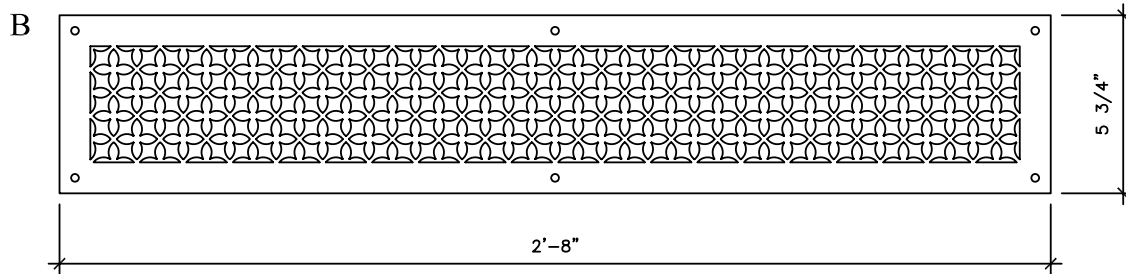

GRILLE

GR045A,B,C,D

RECOMMENDED MATERIALS
ALUMINUM, BRONZE

FINISHES
PATINA, BRUSHED, HAND RUBBED