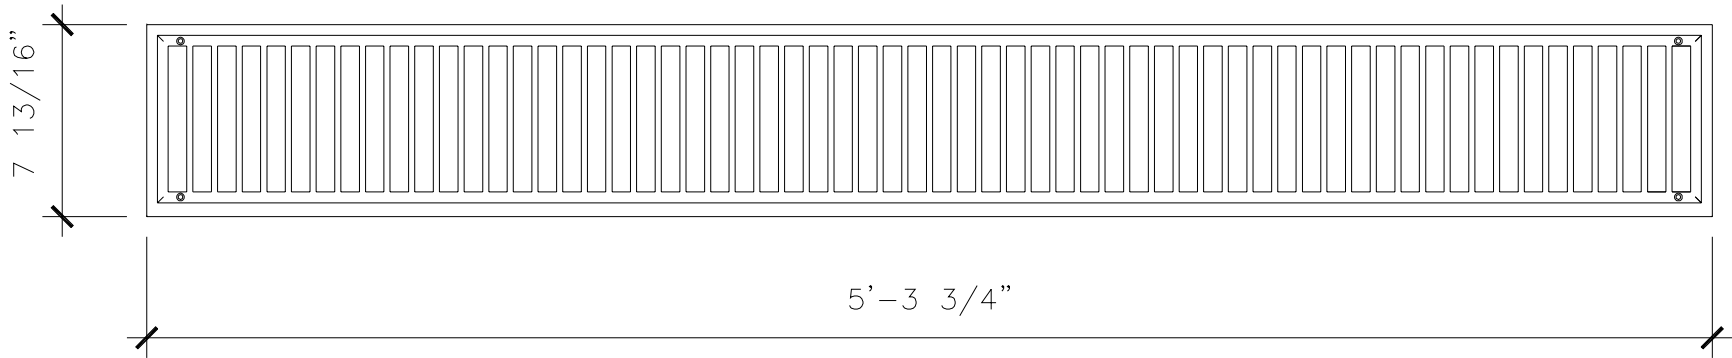

GRILLE

GR031

RECOMMENDED MATERIALS

ALUMINUM
BRONZE

FINISHES

PAINTED, ANTIQUED
PATINA, BRUSHED, HAND RUBBED