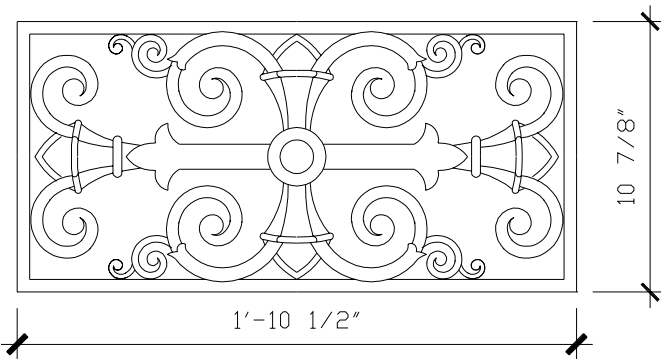

RECOMMENDED MATERIALS

ALUMINUM
BRONZE

FINISHES

PAINTED, ANTIQUED
PATINA, BRUSHED, HAND RUBBED