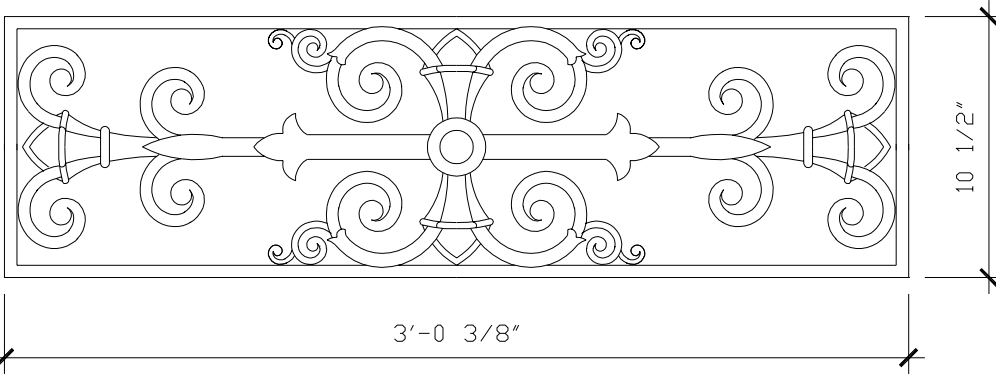

RECOMMENDED MATERIALS

ALUMINUM
BRONZE

FINISHES

PAINTED, ANTIQUED
PATINA, BRUSHED, HAND RUBBED

11 5/8"

2'-2"

7'-3 1/4"

RECOMMENDED MATERIALS