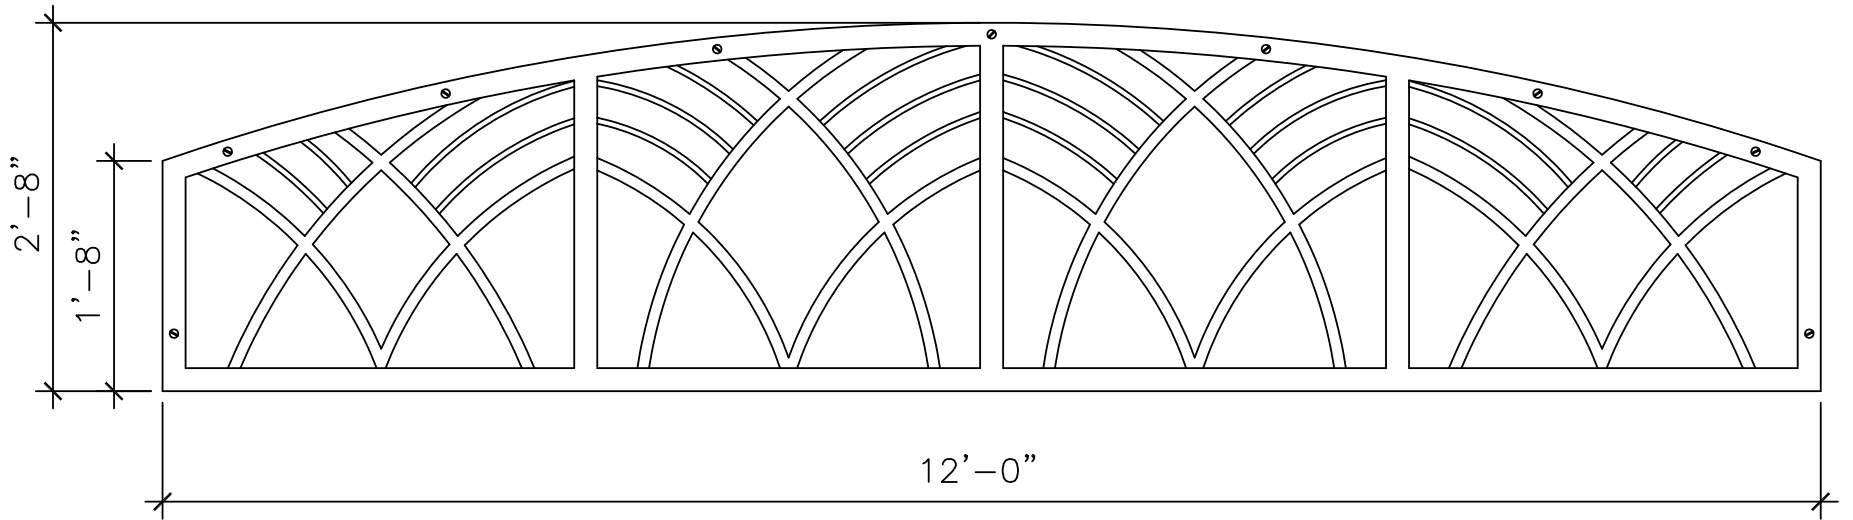

GRILLE

GR060B

RECOMMENDED MATERIALS

ALUMINUM, BRONZE

FINISHES

PAINTED, ANTIQUED, PATINA, BRUSHED, HAND RUBBED