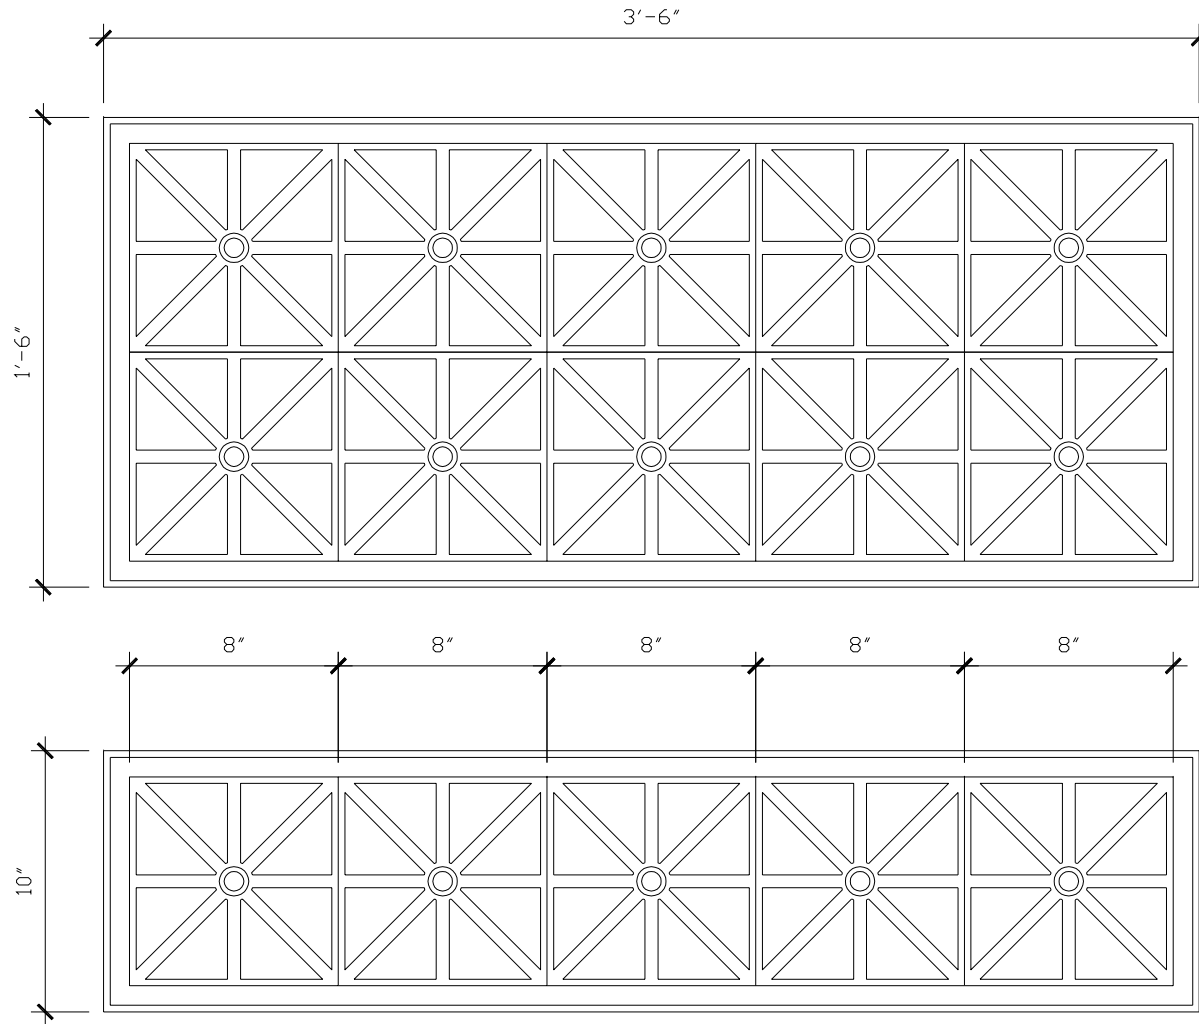

RETURN AIR GRILLE

GR003

RECOMMENDED MATERIALS

ALUMINUM
BRONZE

FINISHES

PAINTED, ANTIQUED
PATINA, BRUSHED, HAND RUBBED