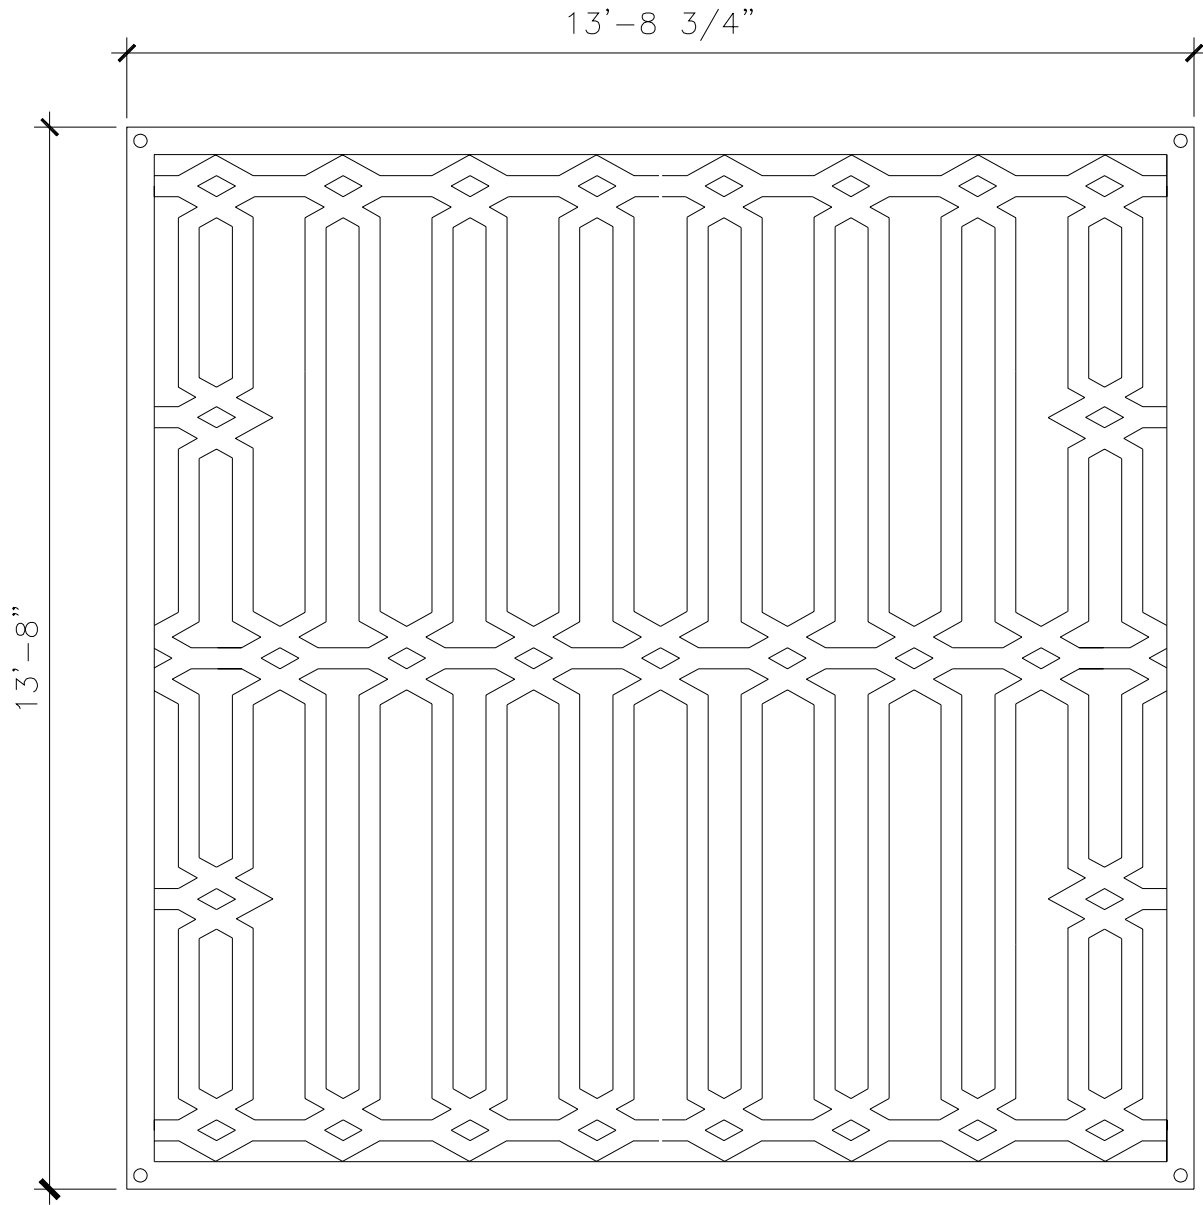

GRILLE

GR019

RECOMMENDED MATERIALS

ALUMINUM
BRONZE

FINISHES

PAINTED, ANTIQUED
PATINA, BRUSHED, HAND RUBBED