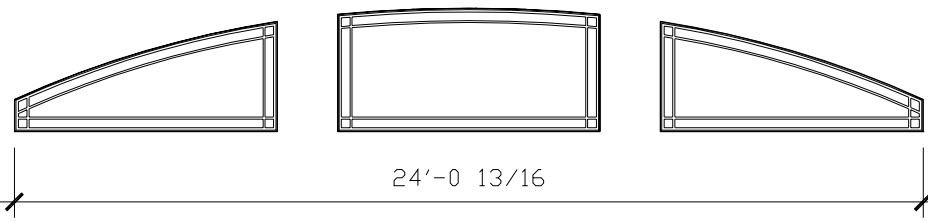

GRILLES

GR025

RECOMMENDED MATERIALS

ALUMINUM
BRONZE

FINISHES

PAINTED, ANTIQUED
PATINA, BRUSHED, HAND RUBBED