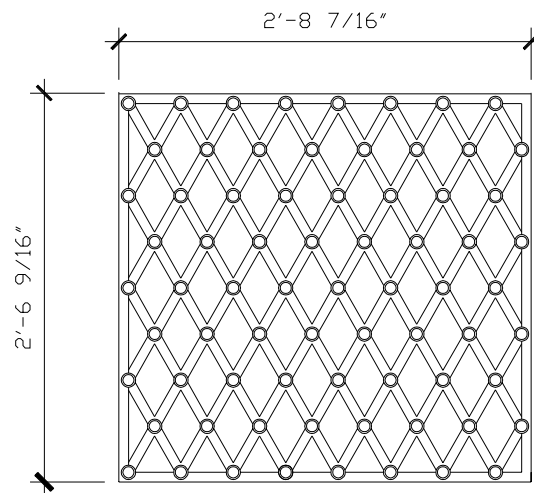

GRILLE

GR009

RECOMMENDED MATERIALS

ALUMINUM
BRONZE

FINISHES

PAINTED, ANTIQUED
PATINA, BRUSHED, HAND RUBBED