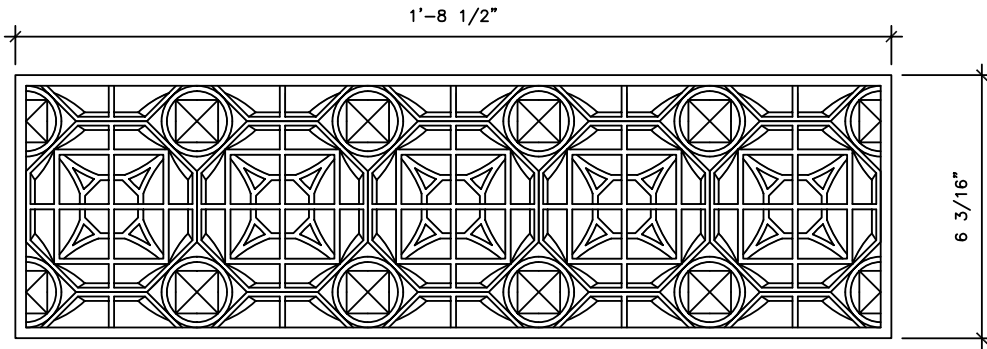

GRILLE

GR047

RECOMMENDED MATERIALS
ALUMINUM, BRONZE

FINISHES
PATINA, BRUSHED, HAND RUBBED