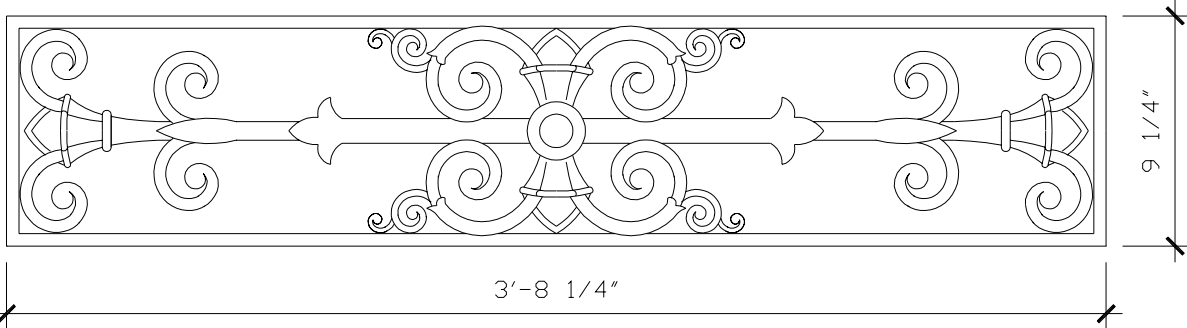

RECOMMENDED MATERIALS

ALUMINUM
BRONZE

FINISHES

PAINTED, ANTIQUED
PATINA, BRUSHED, HAND RUBBED

11 5/8"

2'-2"

7'-3 1/4"

RECOMMENDED MATERIALS