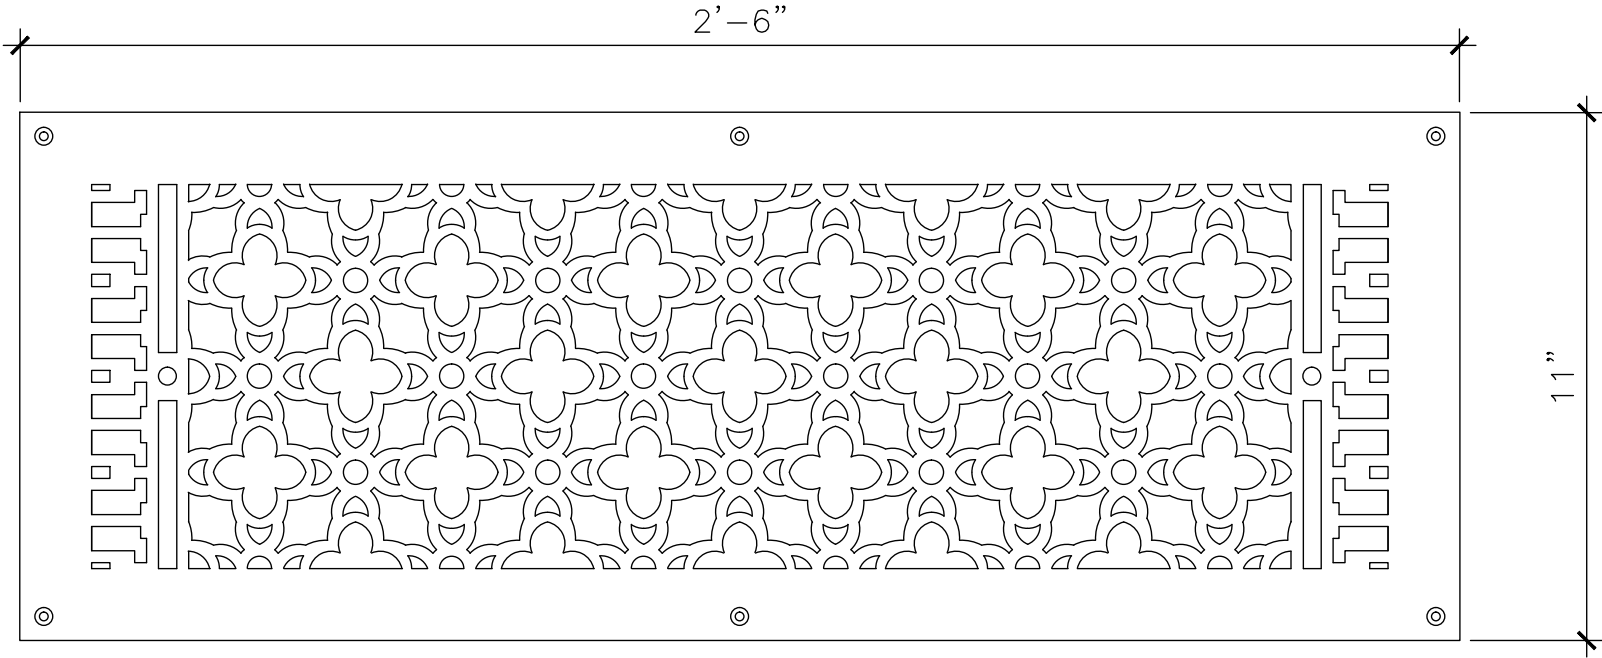

GRILLE

GR057

RECOMMENDED MATERIALS
IRON, ALUMINUM, BRONZE

FINISHES
PAINTED, ANTIQUED, PATINA, BRUSHED, HAND RUBBED