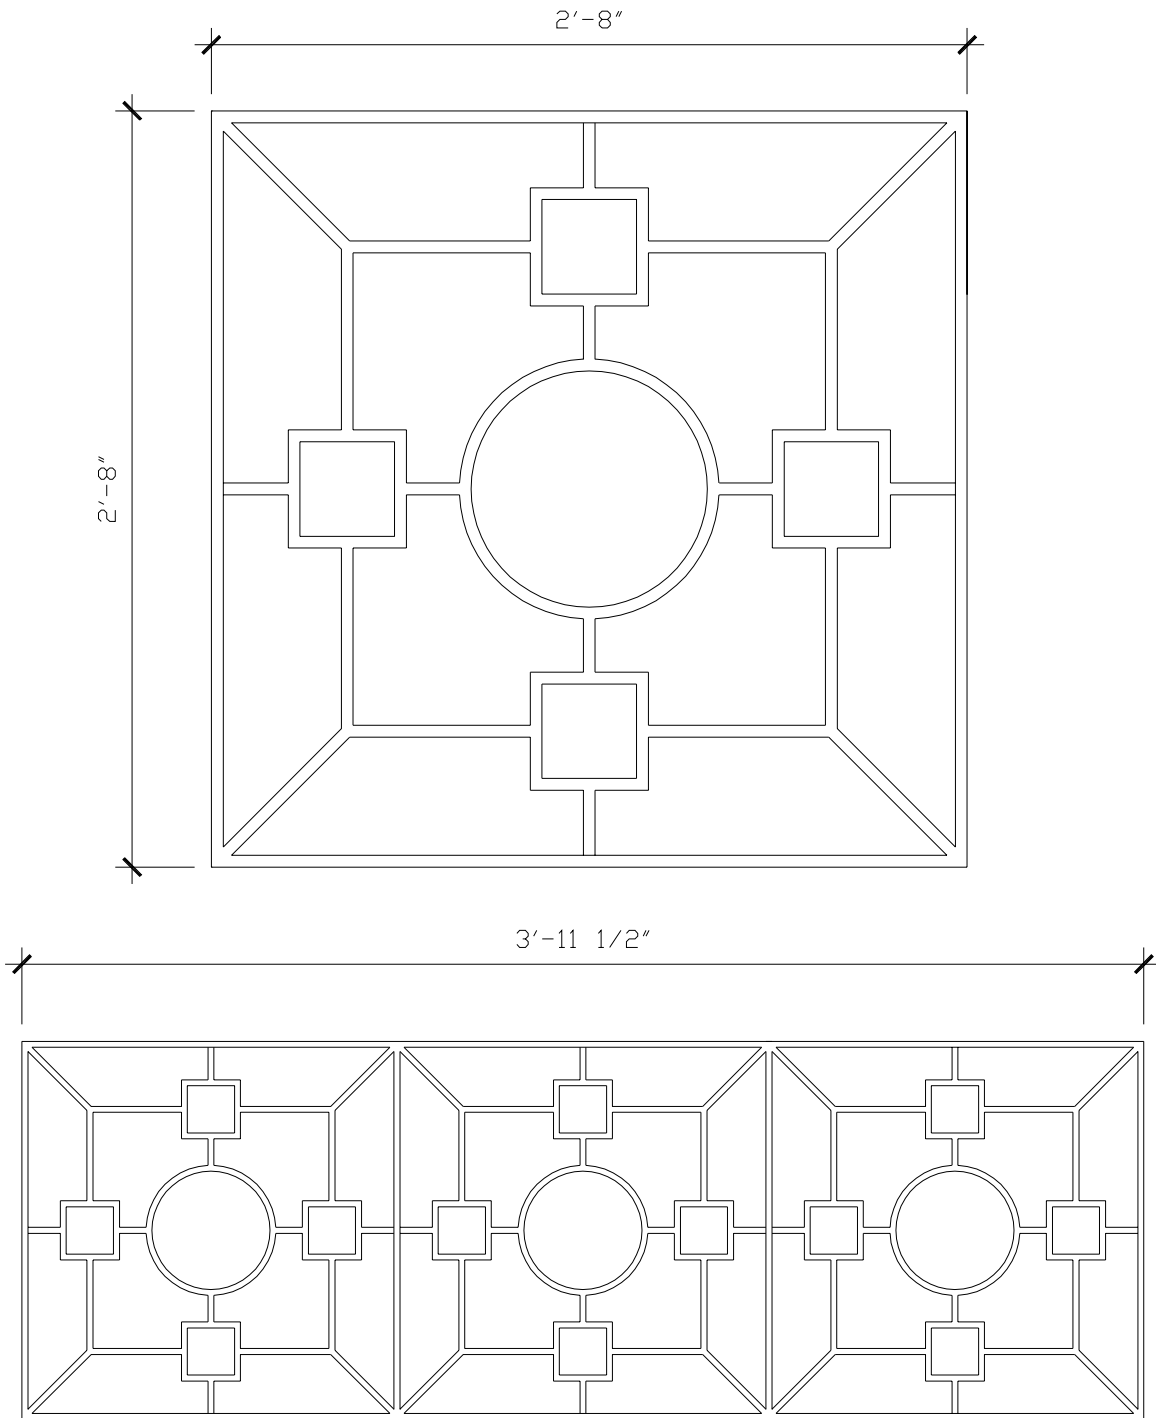

GRILLE

GR004

RECOMMENDED MATERIALS

ALUMINUM
BRONZE

FINISHES

PAINTED, ANTIQUED
PATINA, BRUSHED, HAND RUBBED