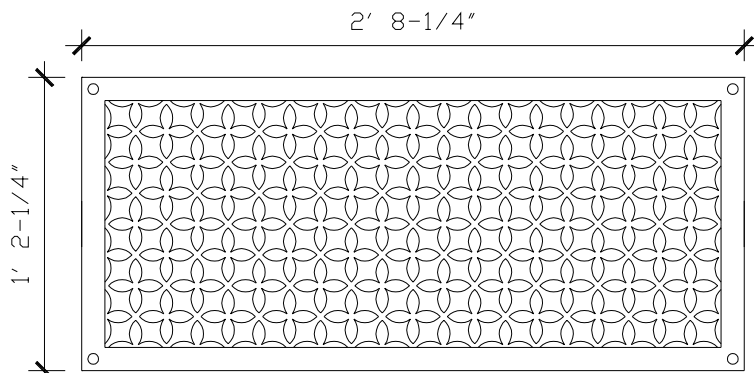

HALF SIZE

RECOMMENDED MATERIALS

ALUMINUM
BRONZE

FINISHES

PAINTED, ANTIQUED
PATINA, BRUSHED, HAND RUBBED