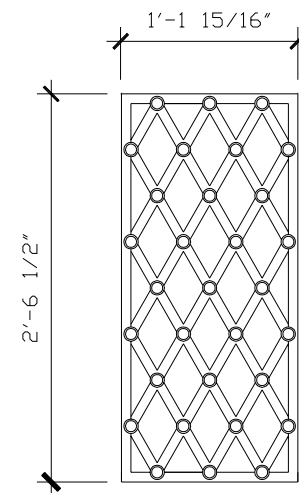

GRILLE

GR009

RECOMMENDED MATERIALS

ALUMINUM
BRONZE

FINISHES

PAINTED, ANTIQUED
PATINA, BRUSHED, HAND RUBBED