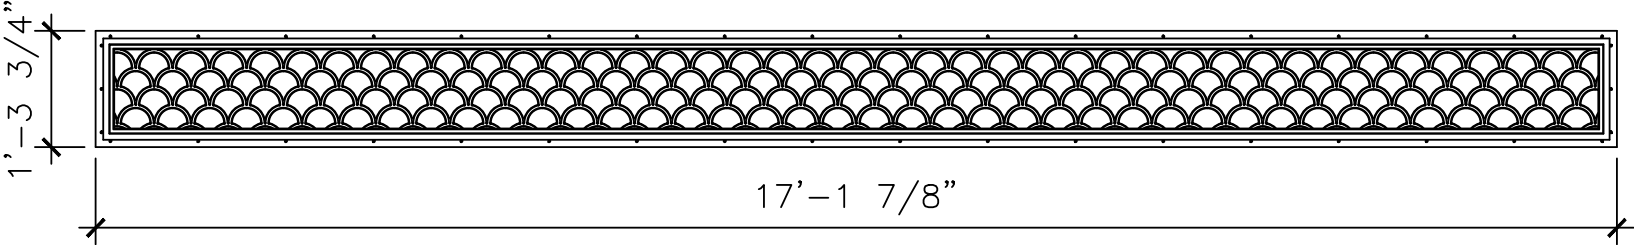

GRILLE

GR050

RECOMMENDED MATERIALS
IRON, ALUMINUM, BRONZE

FINISHES
PAINTED, ANTIQUED, PATINA, BRUSHED, HAND RUBBED