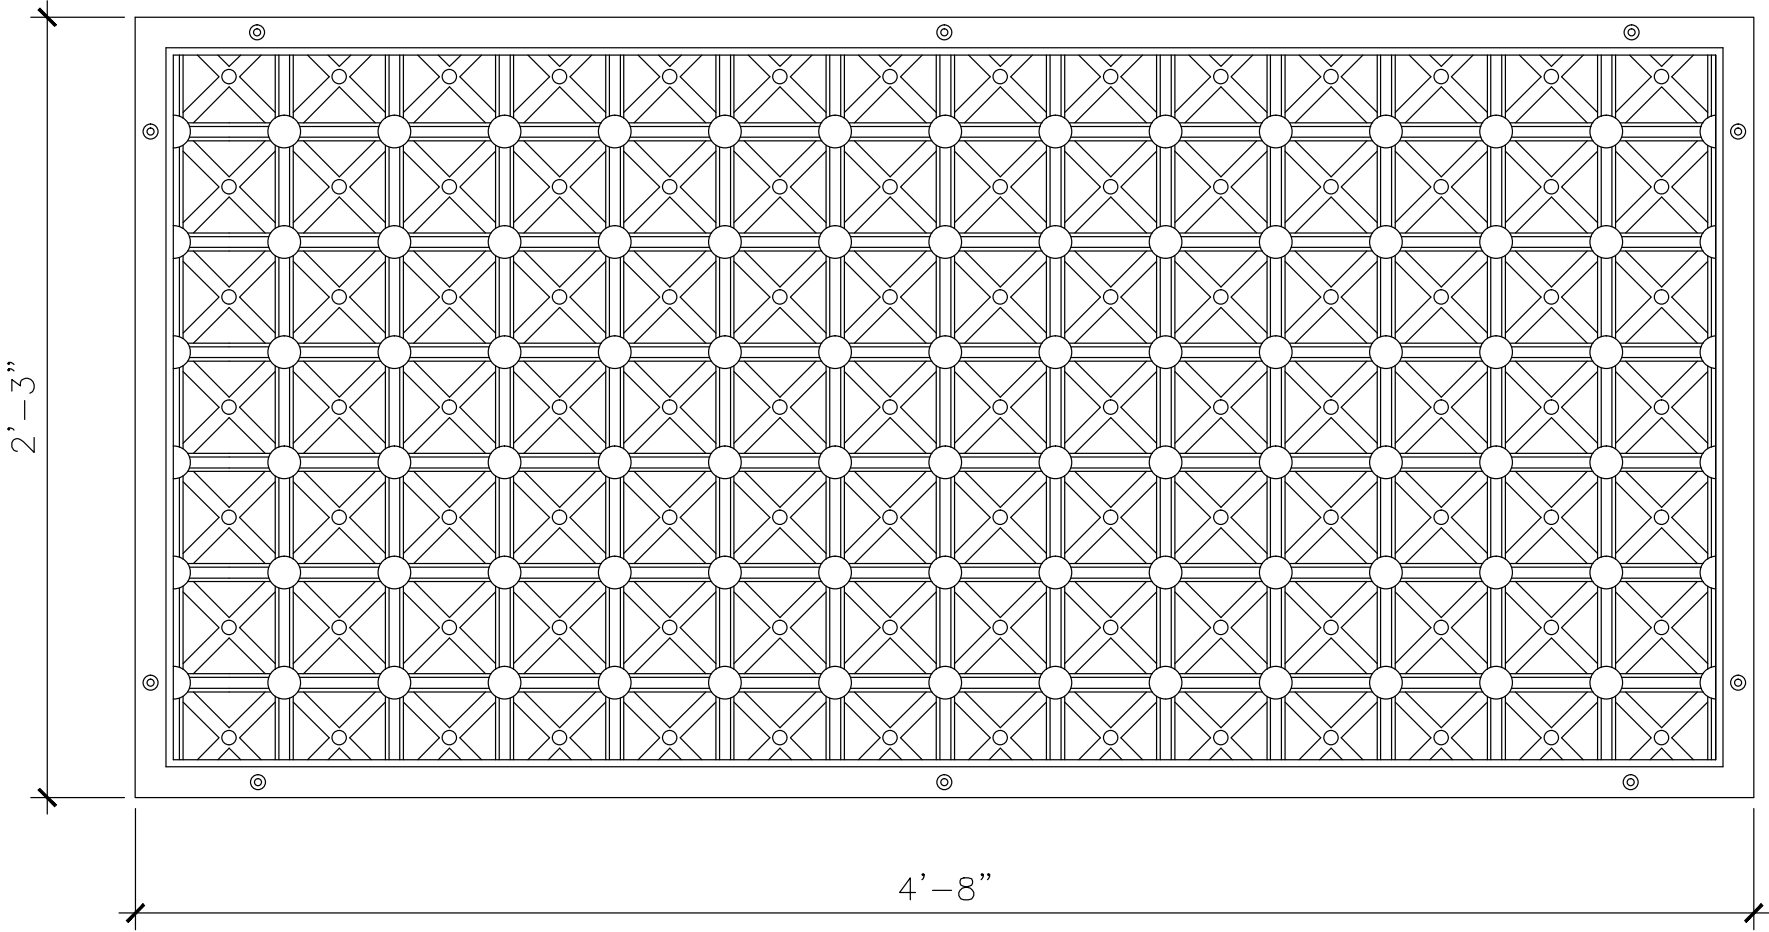

GRILLE

GR053

RECOMMENDED MATERIALS
IRON, ALUMINUM, BRONZE

FINISHES
PAINTED, ANTIQUED, PATINA, BRUSHED, HAND RUBBED

®