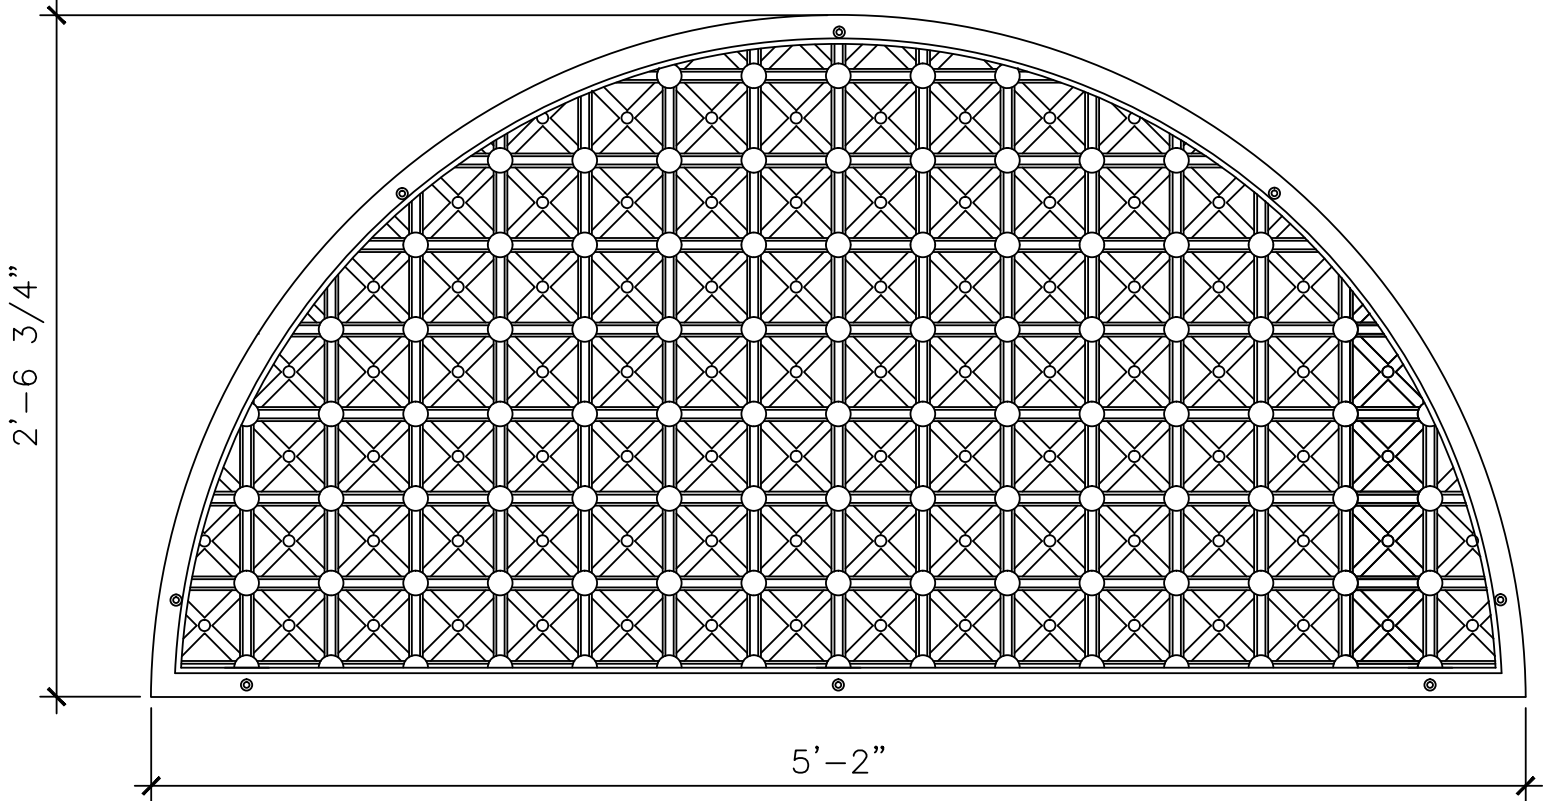

GRILLE

GR054

RECOMMENDED MATERIALS
IRON, ALUMINUM, BRONZE

FINISHES
PAINTED, ANTIQUED, PATINA, BRUSHED, HAND RUBBED