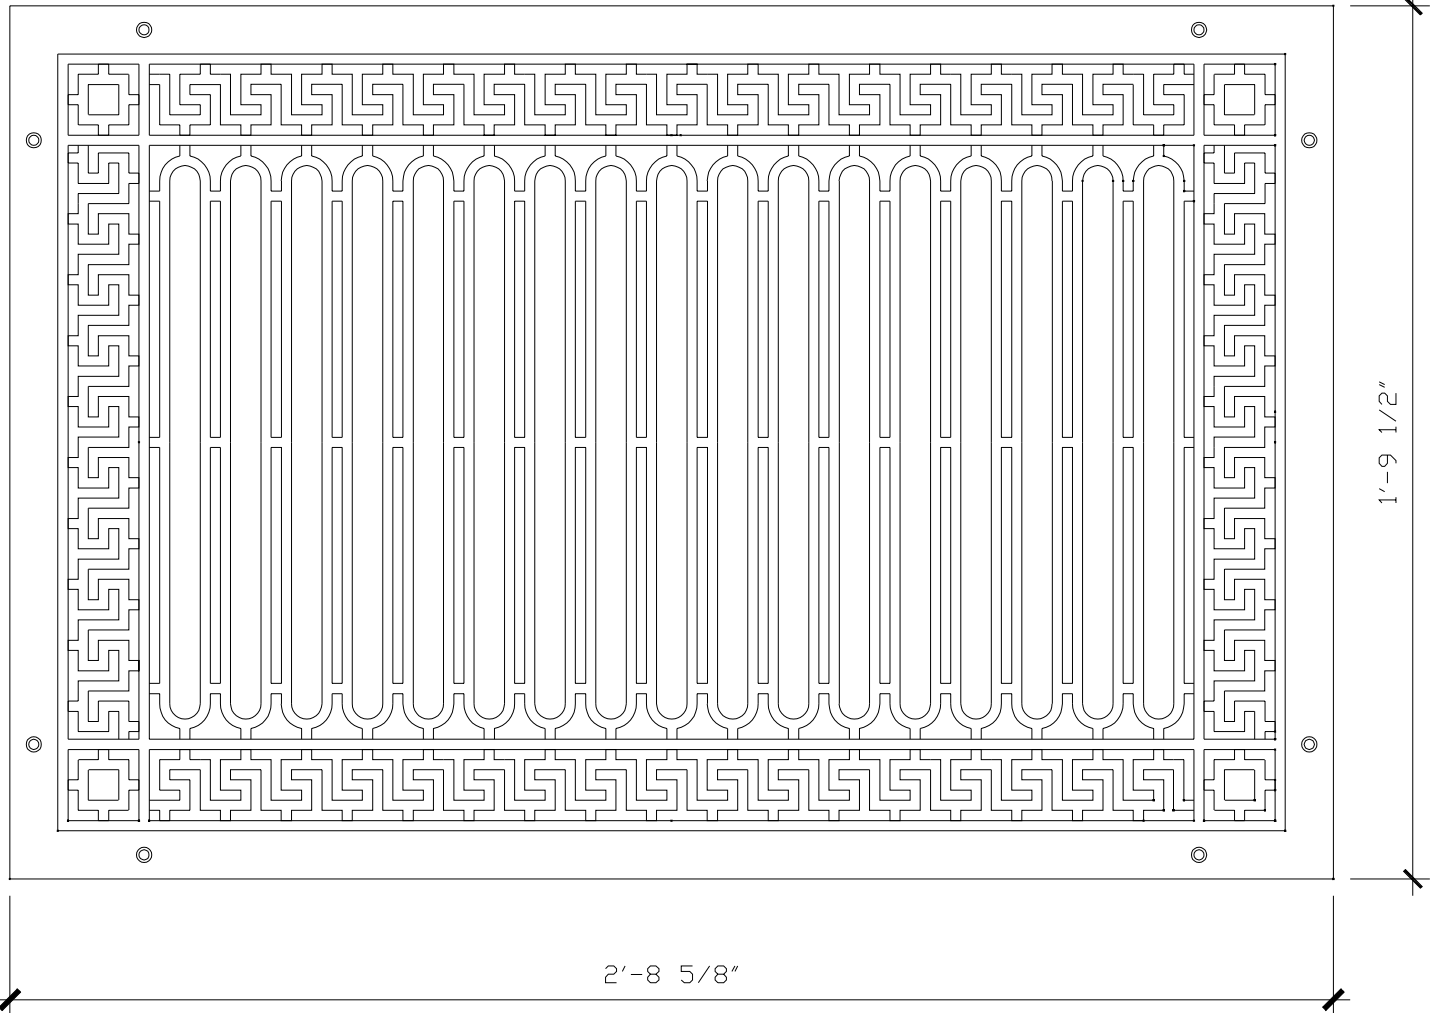

GRILLE

GR018

RECOMMENDED MATERIALS

ALUMINUM
BRONZE

FINISHES

PAINTED, ANTIQUED
PATINA, BRUSHED, HAND RUBBED