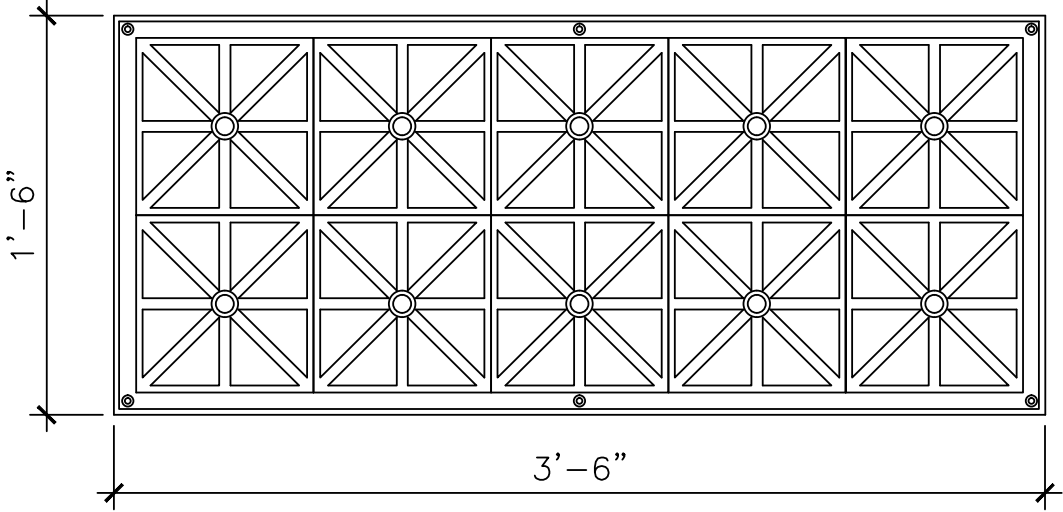

GRILLE

GR049

RECOMMENDED MATERIALS
IRON, ALUMINUM, BRONZE

FINISHES
PAINTED, ANTIQUED, PATINA, BRUSHED, HAND RUBBED