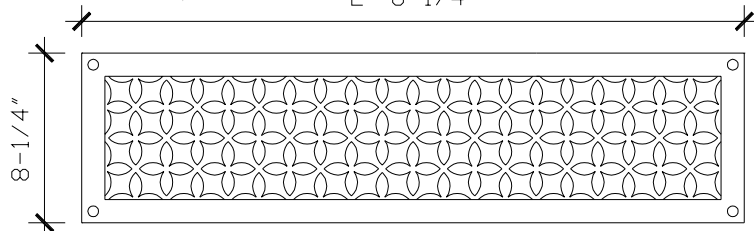

HALF SIZE

RECOMMENDED MATERIALS

ALUMINUM
BRONZE

FINISHES

PAINTED, ANTIQUED
PATINA, BRUSHED, HAND RUBBED