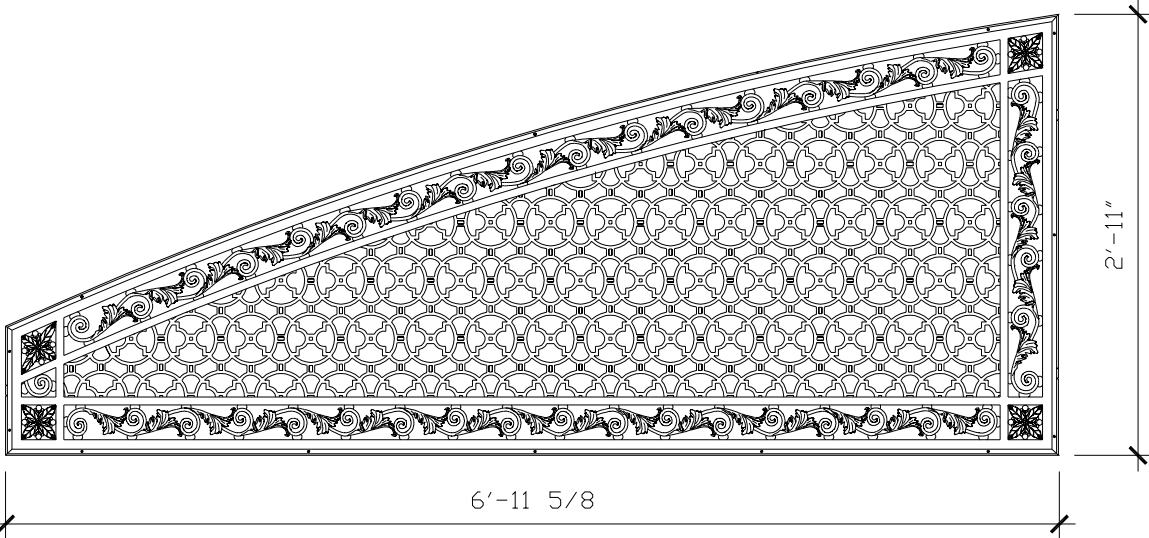

GRILLES

GR025

RECOMMENDED MATERIALS

ALUMINUM
BRONZE

FINISHES

PAINTED, ANTIQUED
PATINA, BRUSHED, HAND RUBBED