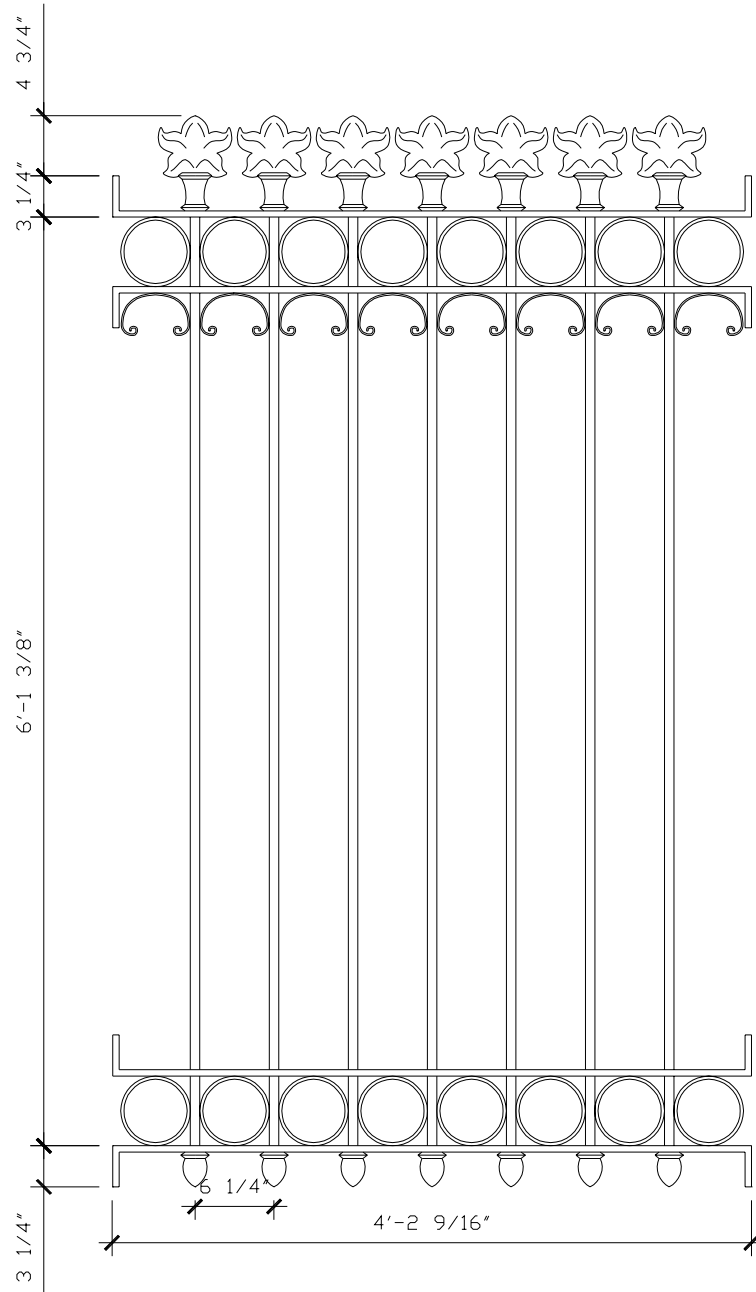

WINDOW GRILLE

GR014

RECOMMENDED MATERIALS

ALUMINUM
BRONZE

FINISHES

PAINTED, ANTIQUED
PATINA, BRUSHED, HAND RUBBED