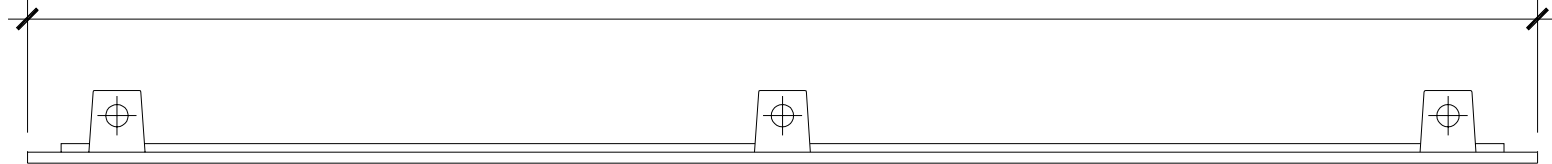

GRILLE

GR035

2'-9 3/4"

4 5/16"

4 1/4"

10 5/8"