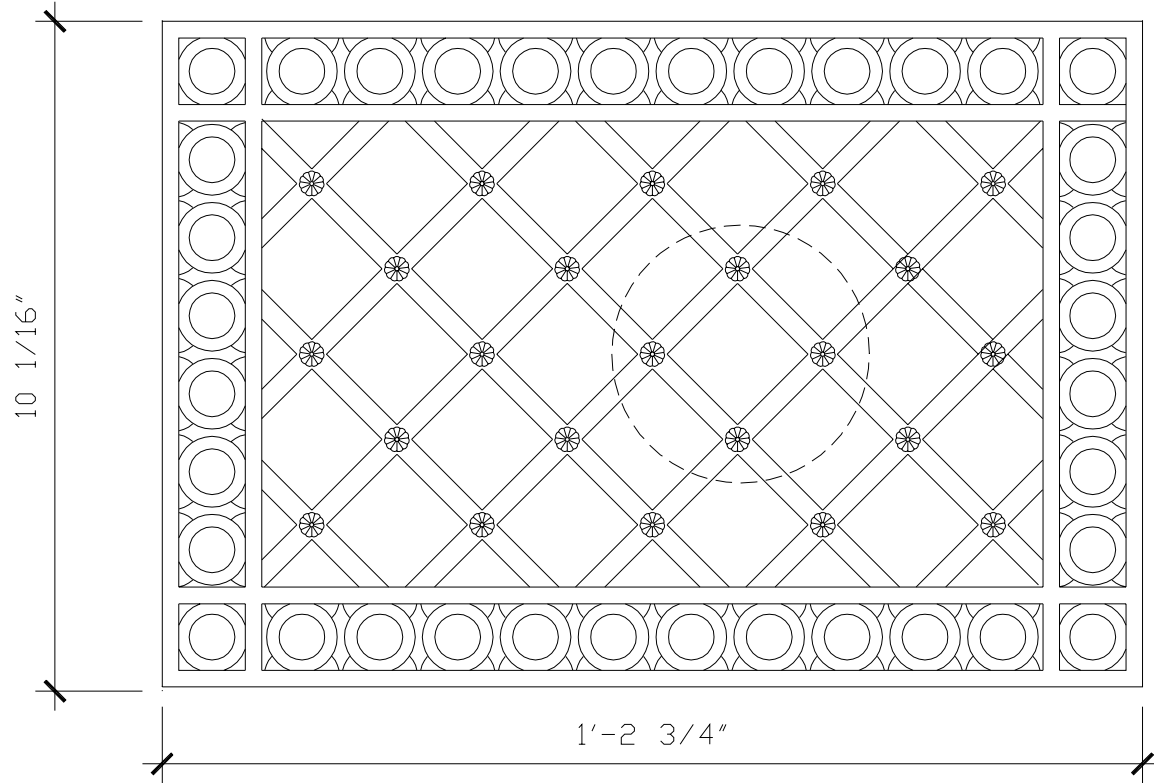

GRILLE

GR037A

RECOMMENDED MATERIALS

ALUMINUM
BRONZE

FINISHES

PAINTED, ANTIQUED
PATINA, BRUSHED, HAND RUBBED