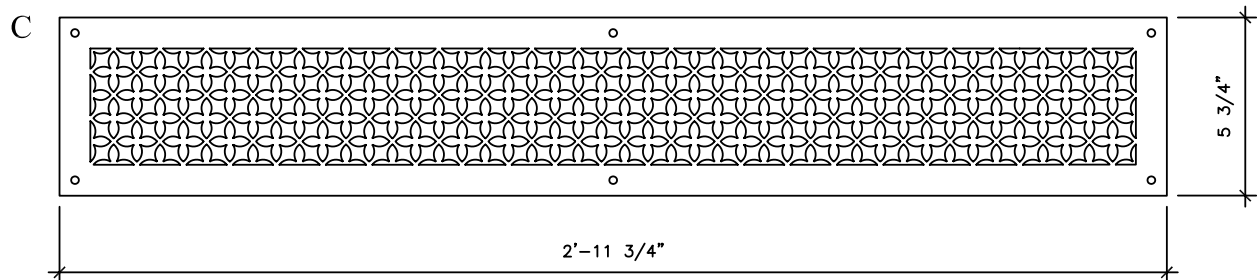

GRILLE

GR045A,B,C,D

RECOMMENDED MATERIALS
ALUMINUM, BRONZE

FINISHES
PATINA, BRUSHED, HAND RUBBED