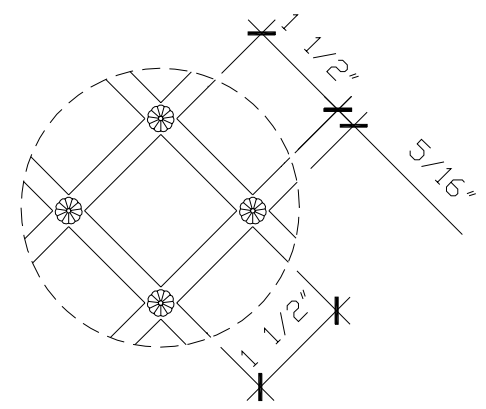

GRILLE

GR037

RECOMMENDED MATERIALS

ALUMINUM
BRONZE

FINISHES

PAINTED, ANTIQUED
PATINA, BRUSHED, HAND RUBBED