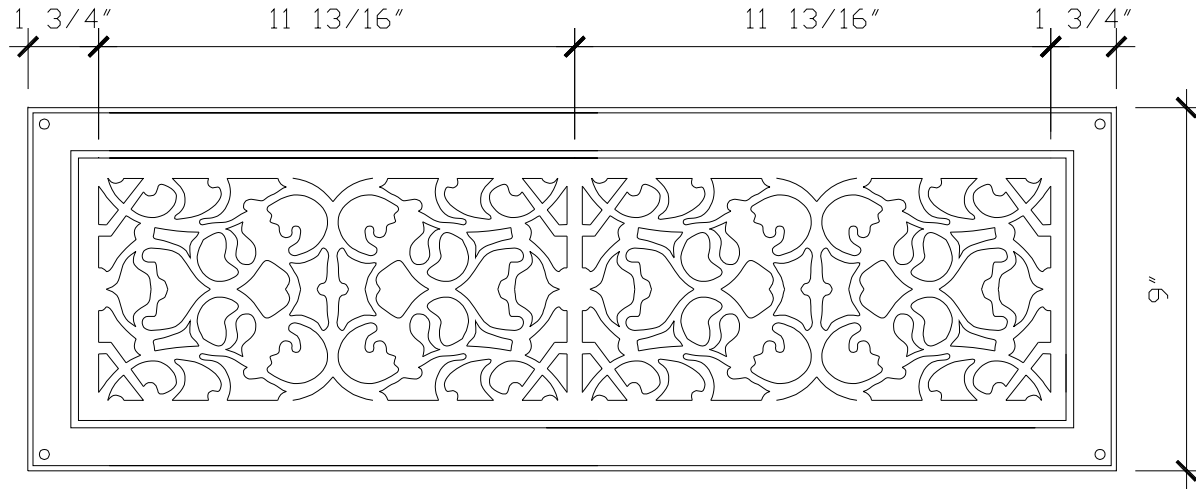

GRILLE

GR007

3'-3"