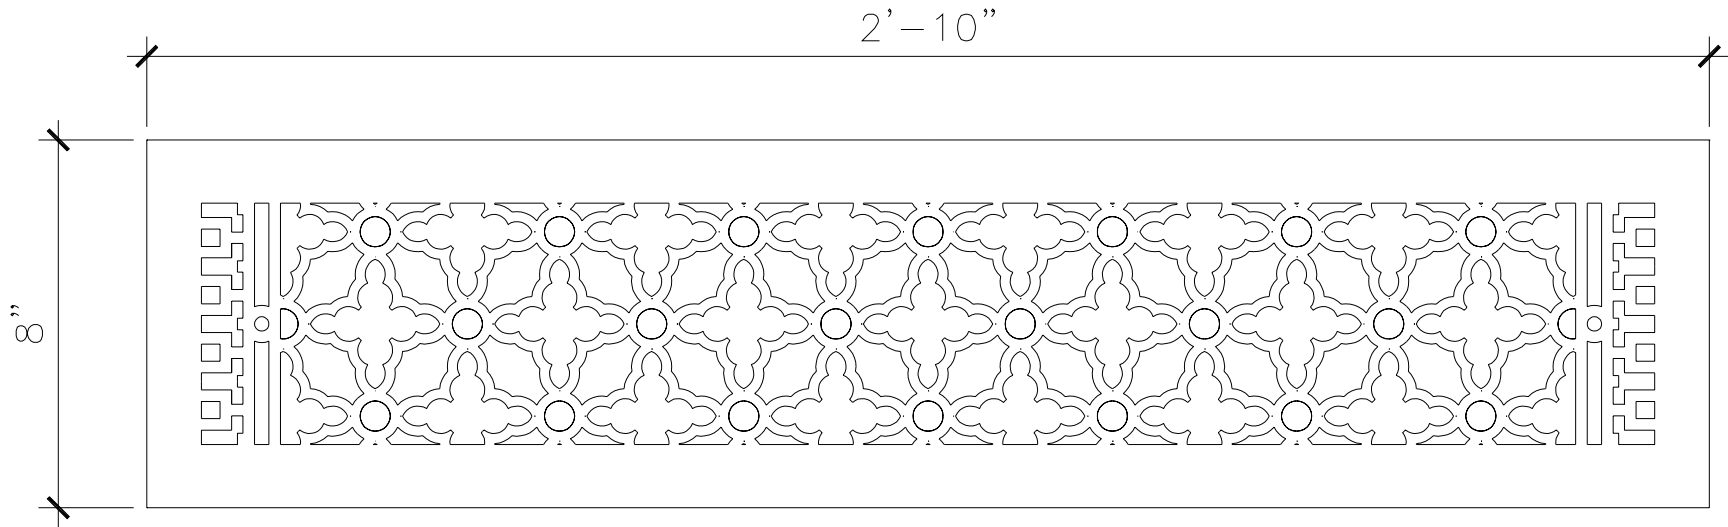

GRILLE

GR042

RECOMMENDED MATERIALS

ALUMINUM
BRONZE

FINISHES

PAINTED, ANTIQUED
PATINA, BRUSHED, HAND RUBBED

®