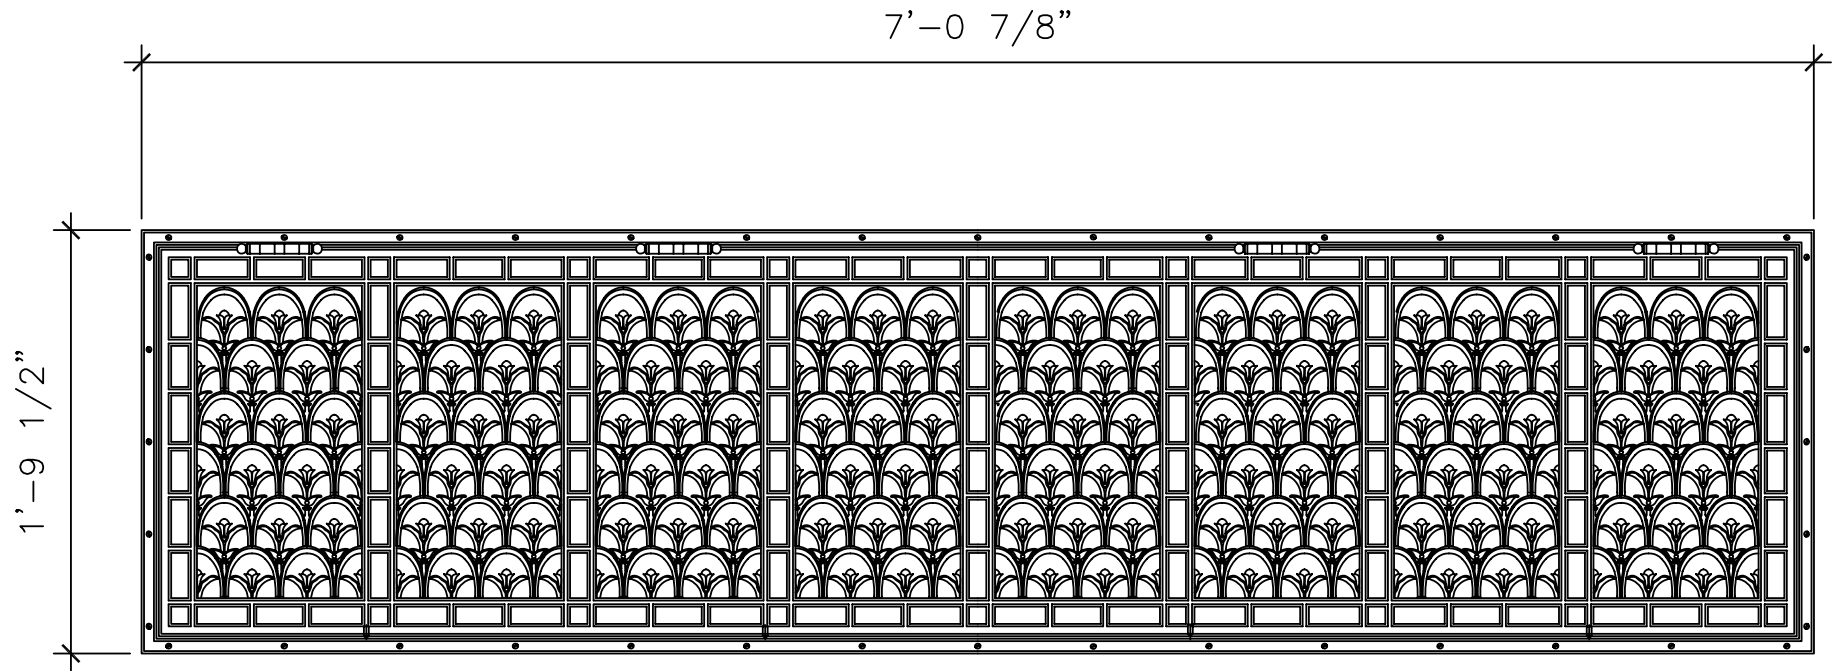

RADIATOR GRILLE W/ HINGES

GR051A

RECOMMENDED MATERIALS

ALUMINUM, BRONZE

FINISHES

PAINTED, ANTIQUED, PATINA, BRUSHED, HAND RUBBED

®