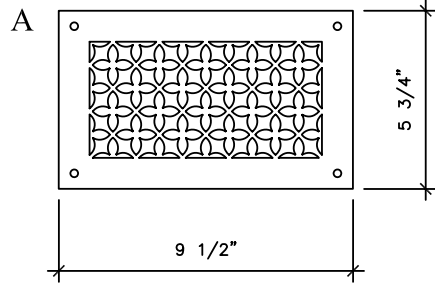

GRILLE

GR045A,B,C,D

RECOMMENDED MATERIALS
ALUMINUM, BRONZE

FINISHES
PATINA, BRUSHED, HAND RUBBED