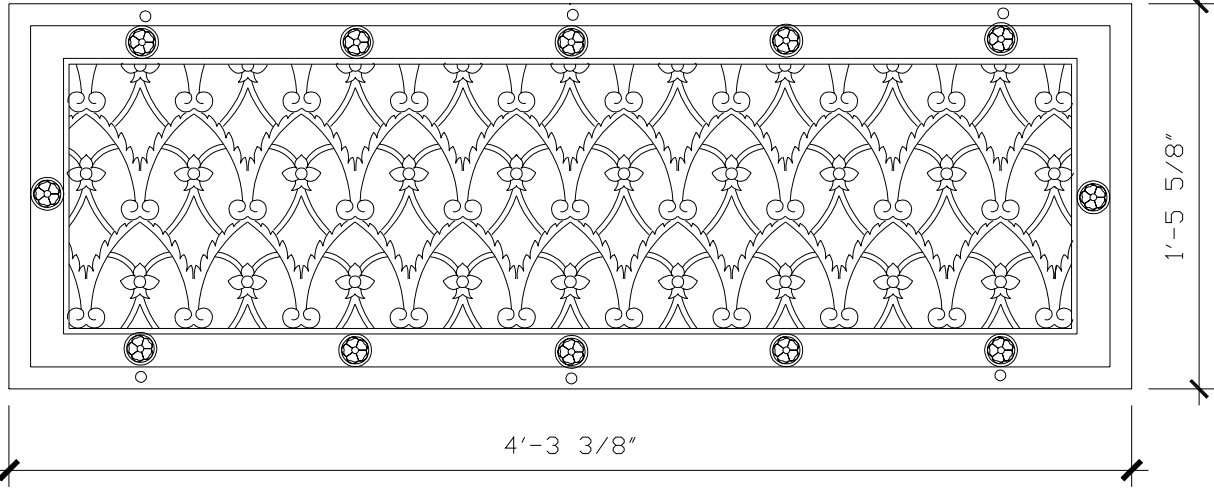

GRILLE

GR008

RECOMMENDED MATERIALS	FINISHES
ALUMINUM	PAINTED, ANTIQUED
BRONZE	PATINA, BRUSHED, HAND RUBBED