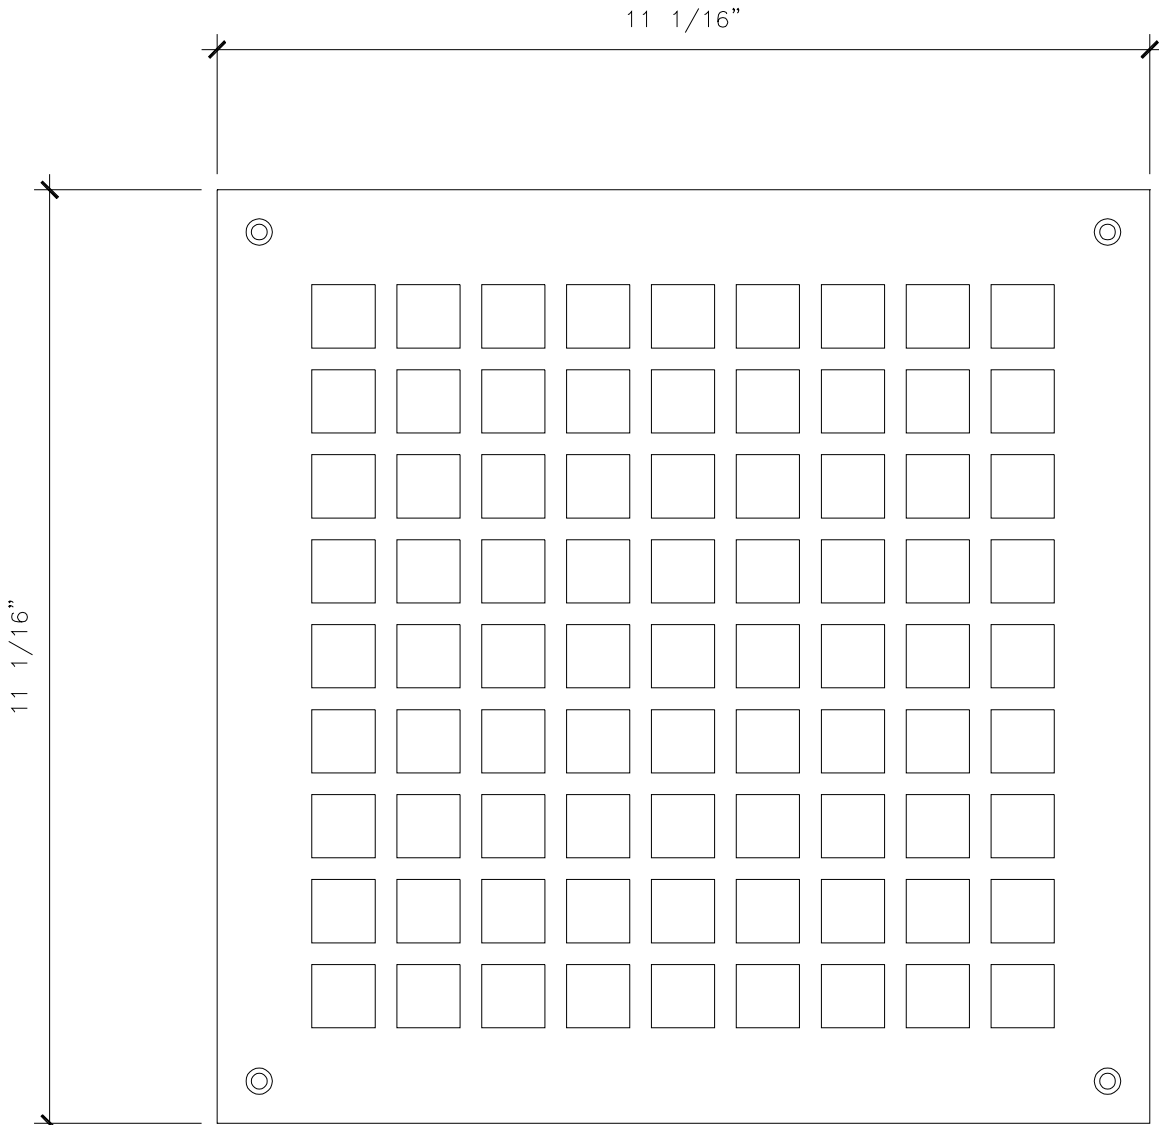

GRID OPENING:
3/4" SQUARE

RECOMMENDED MATERIALS

ALUMINUM
BRONZE

FINISHES

PAINTED, ANTIQUED
PATINA, BRUSHED, HAND RUBBED