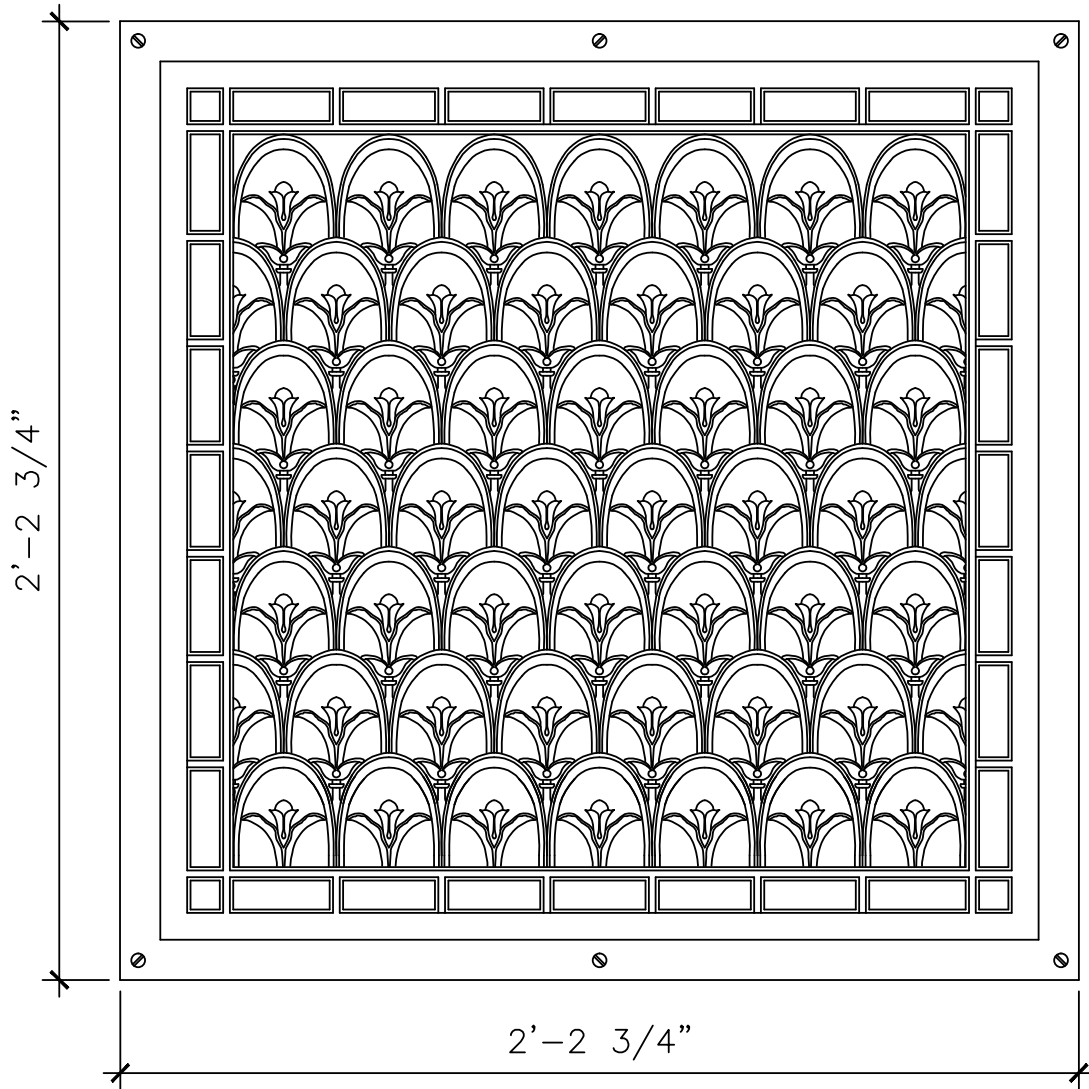

RECOMMENDED MATERIALS
ALUMINUM, BRONZE

FINISHES
PAINTED, ANTIQUED, PATINA, BRUSHED, HAND RUBBED