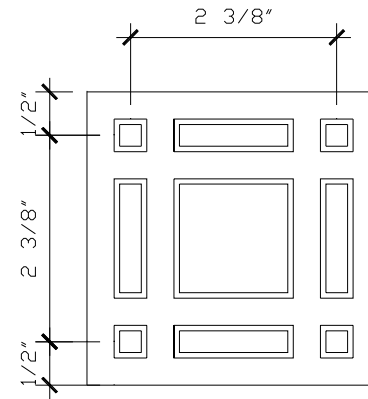

GRILLE

GR005

HALF SIZE

HALF SIZE

RECOMMENDED MATERIALS

- IRON
- ALUMINUM
- BRONZE

FINISHES

- PAINTED
- PAINTED, ANTIQUED
- PATINA, BRUSHED, HAND RUBBED