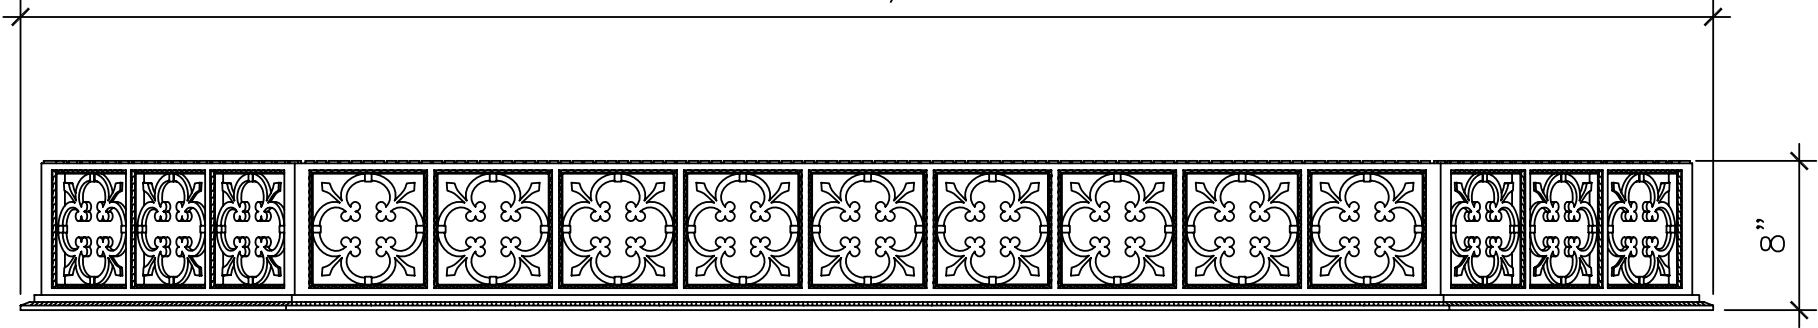

GRILLE

GR061

7'-7 1/16"

RECOMMENDED MATERIALS

ALUMINUM, BRONZE

FINISHES

PAINTED, ANTIQUED, PATINA, BRUSHED, HAND RUBBED