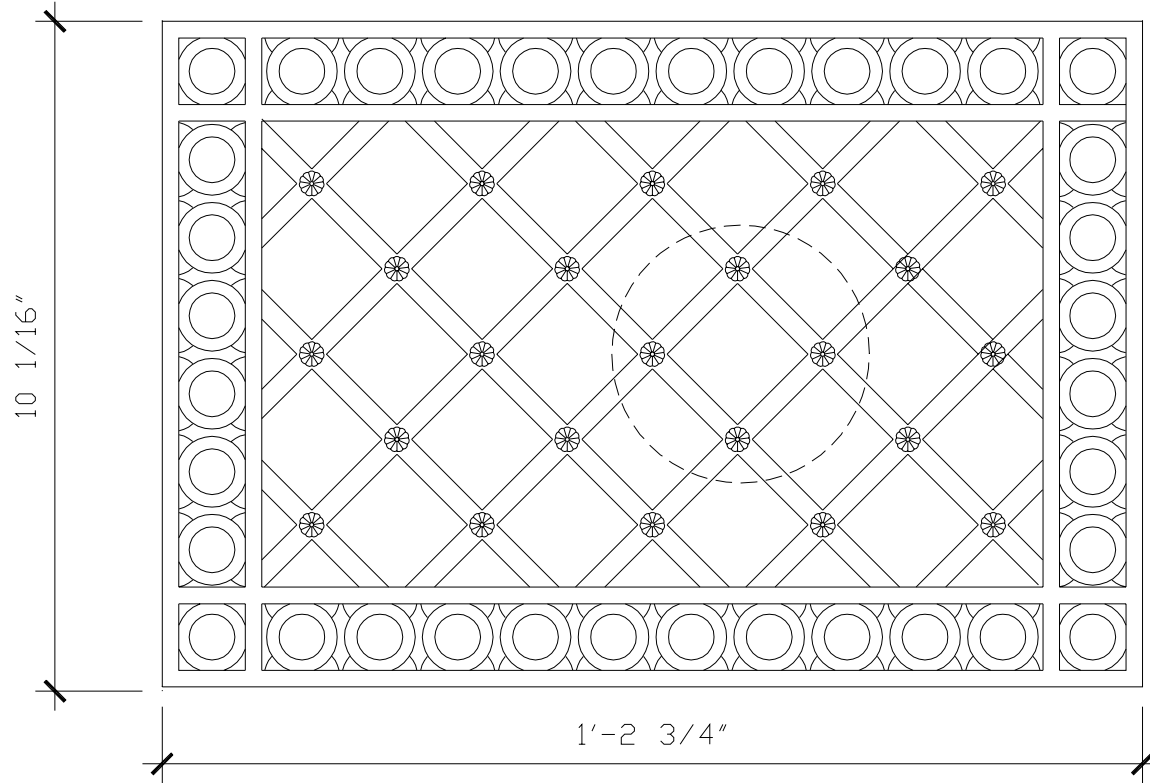

GRILLE

GR037A

RECOMMENDED MATERIALS

ALUMINUM
BRONZE

FINISHES

PAINTED, ANTIQUED
PATINA, BRUSHED, HAND RUBBED