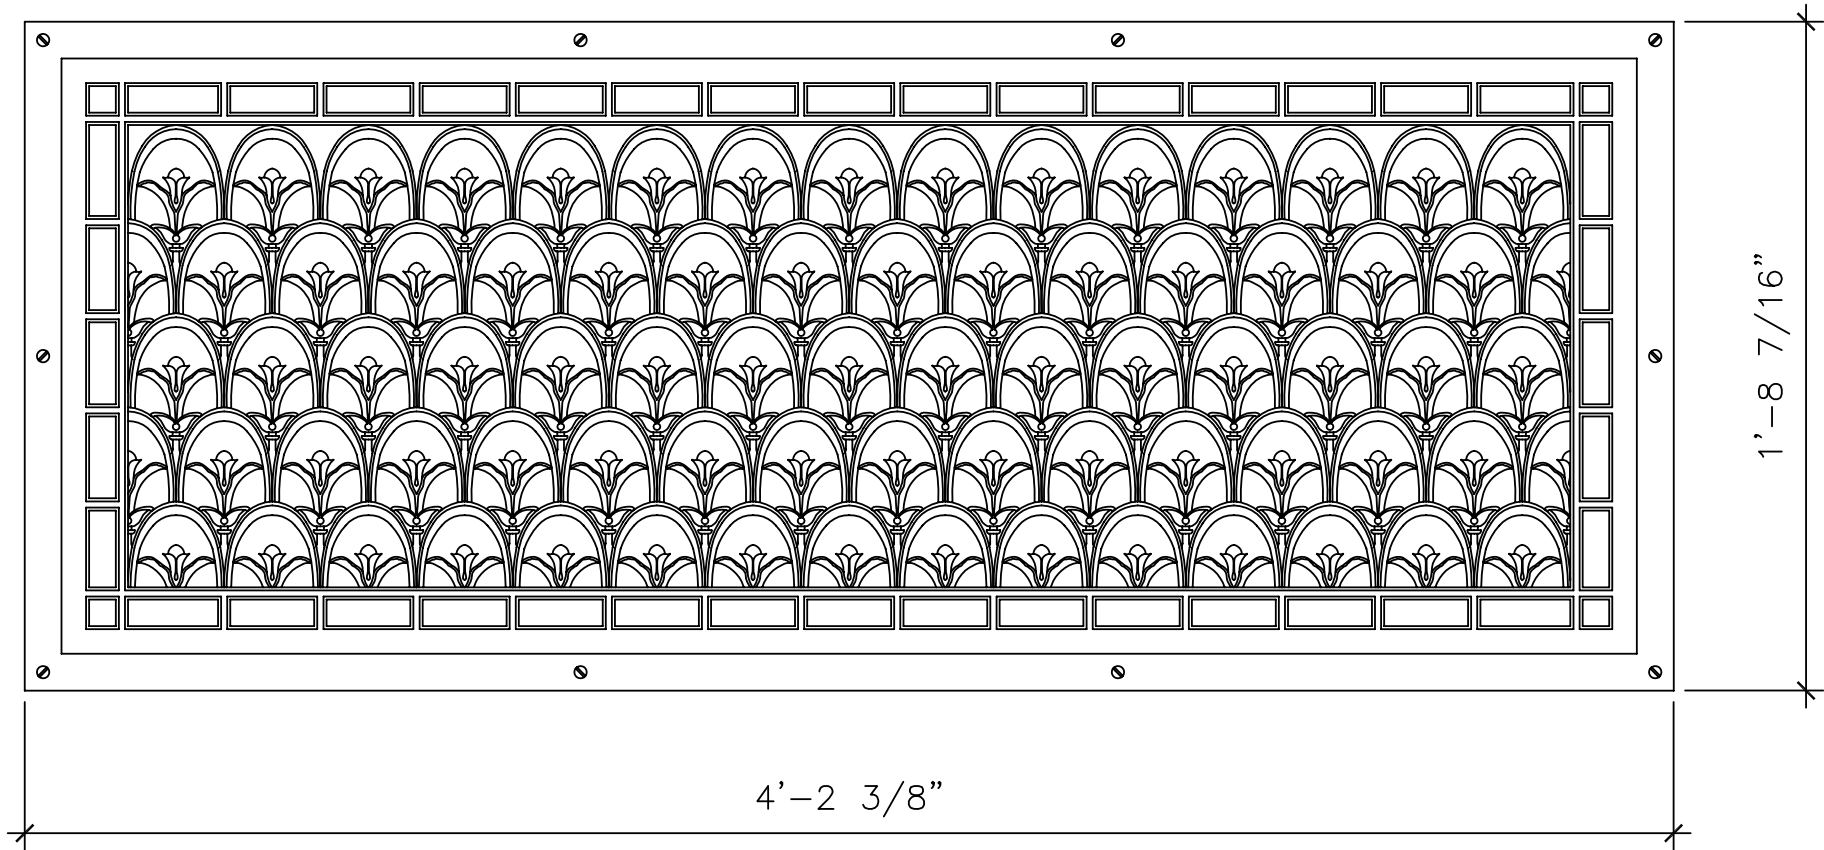

GRILLE

GR051A

RECOMMENDED MATERIALS

ALUMINUM, BRONZE

FINISHES

PAINTED, ANTIQUED, PATINA, BRUSHED, HAND RUBBED