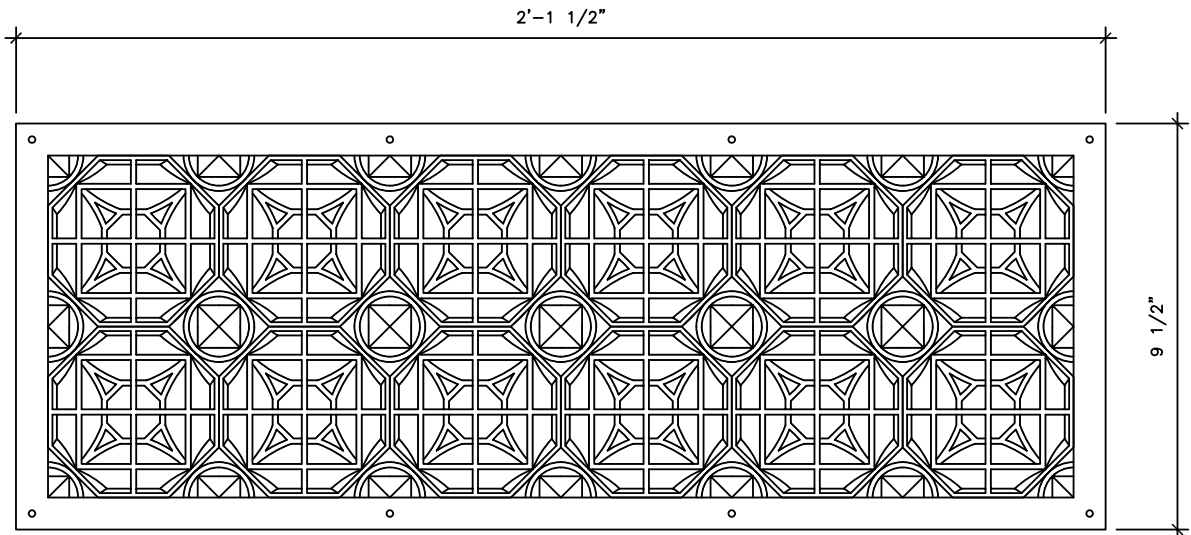

GRILLE

GR047

RECOMMENDED MATERIALS
ALUMINUM, BRONZE

FINISHES
PATINA, BRUSHED, HAND RUBBED