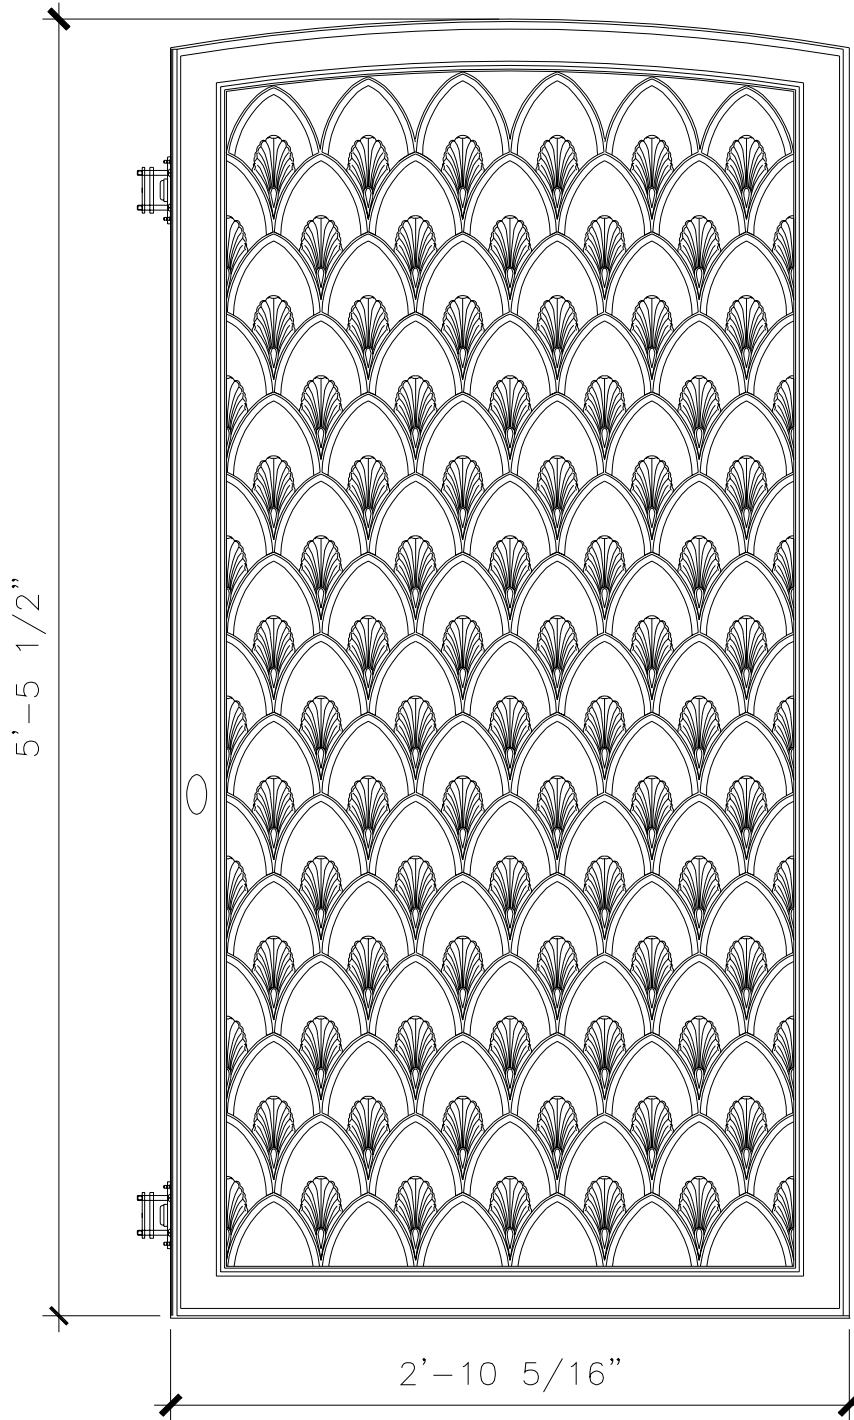

GRILLE

GR039

RECOMMENDED MATERIALS

ALUMINUM
BRONZE

FINISHES

PAINTED, ANTIQUED
PATINA, BRUSHED, HAND RUBBED