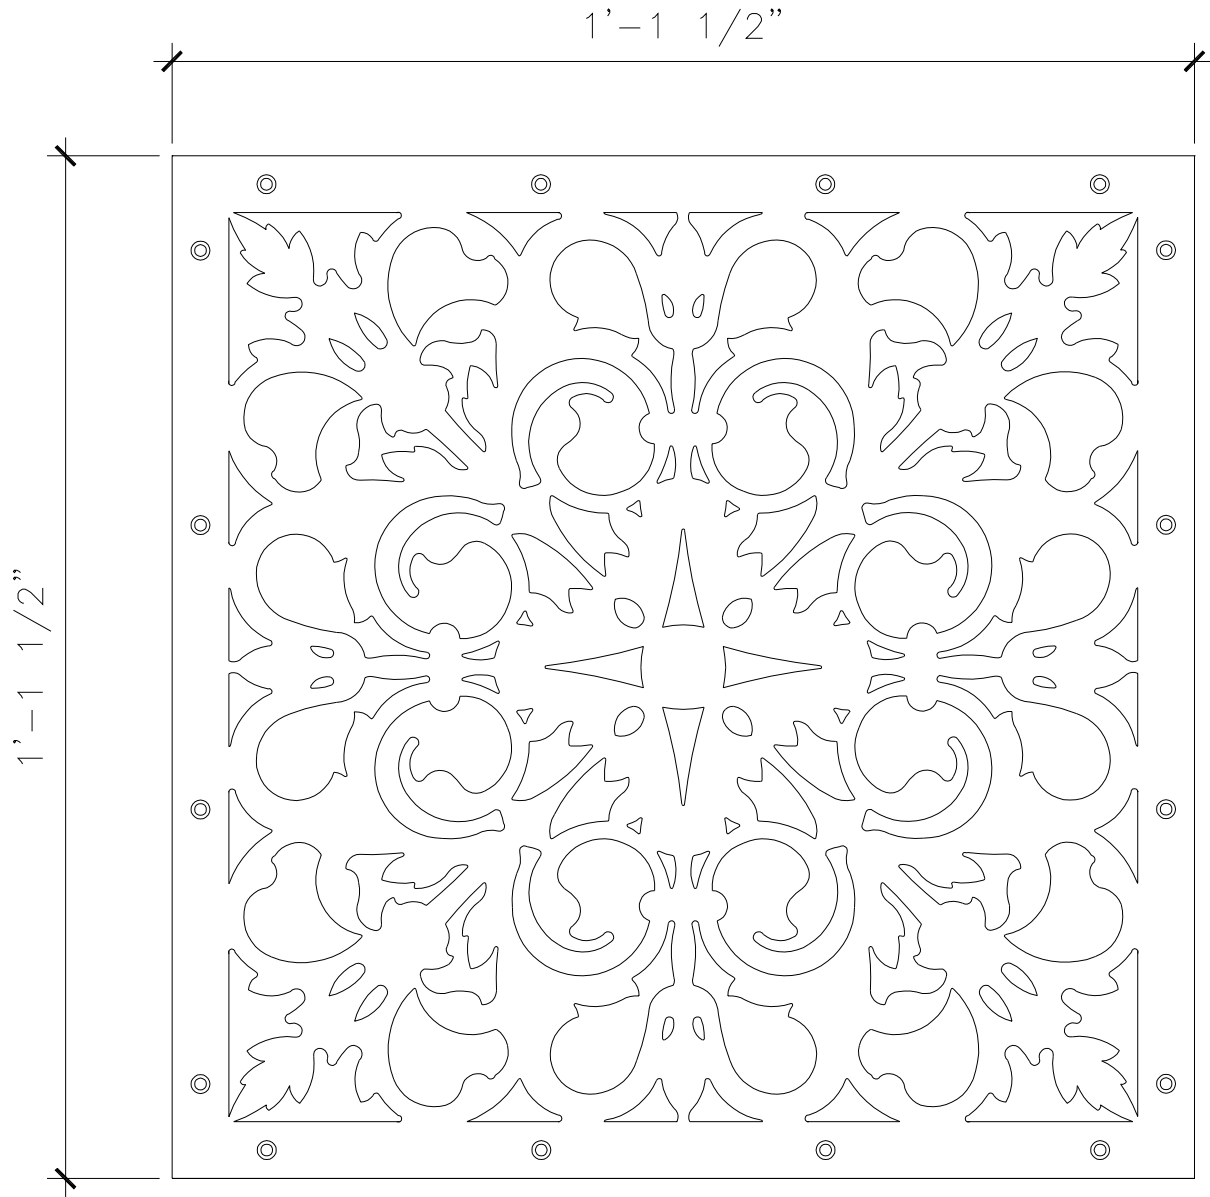

GRILLE

GR041

RECOMMENDED MATERIALS

ALUMINUM
BRONZE

FINISHES

PAINTED, ANTIQUED
PATINA, BRUSHED, HAND RUBBED