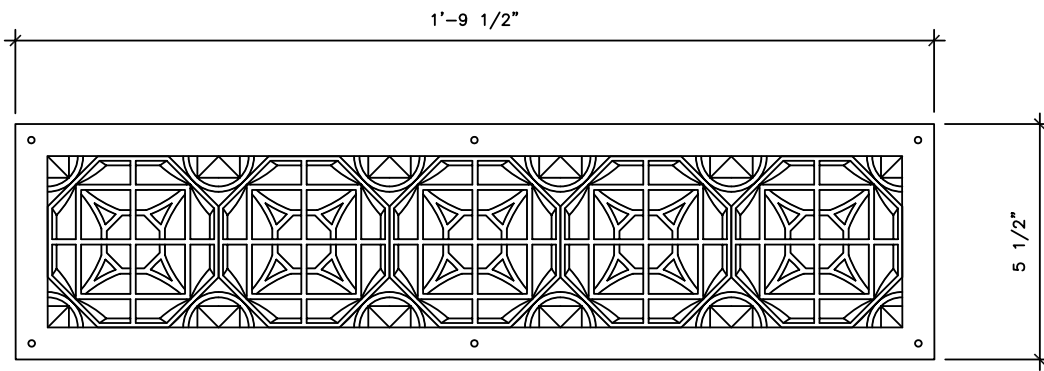

GRILLE

GR047

RECOMMENDED MATERIALS
ALUMINUM, BRONZE

FINISHES
PATINA, BRUSHED, HAND RUBBED