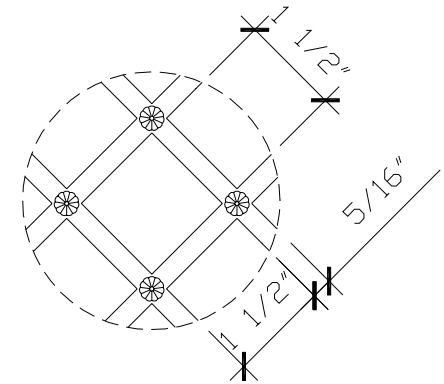

GRILLE

GR037A

RECOMMENDED MATERIALS

ALUMINUM
BRONZE

FINISHES

PAINTED, ANTIQUED
PATINA, BRUSHED, HAND RUBBED