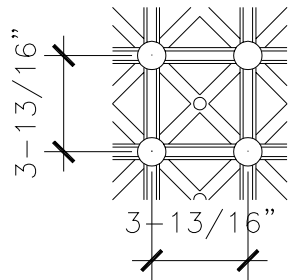

GRILLE

GR034

RECOMMENDED MATERIALS

ALUMINUM
BRONZE

FINISHES

PAINTED, ANTIQUED
PATINA, BRUSHED, HAND RUBBED