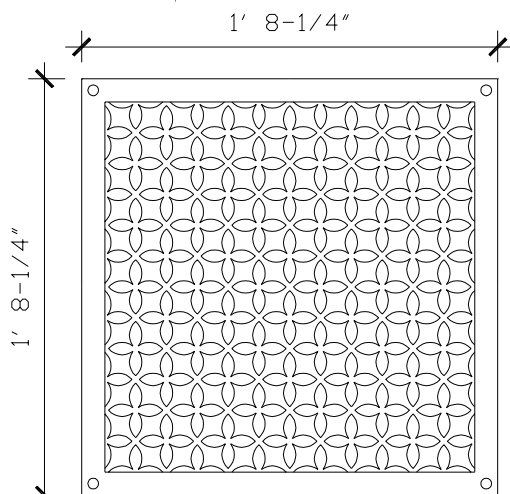

HALF SIZE

RECOMMENDED MATERIALS

ALUMINUM
BRONZE

FINISHES

PAINTED, ANTIQUED
PATINA, BRUSHED, HAND RUBBED