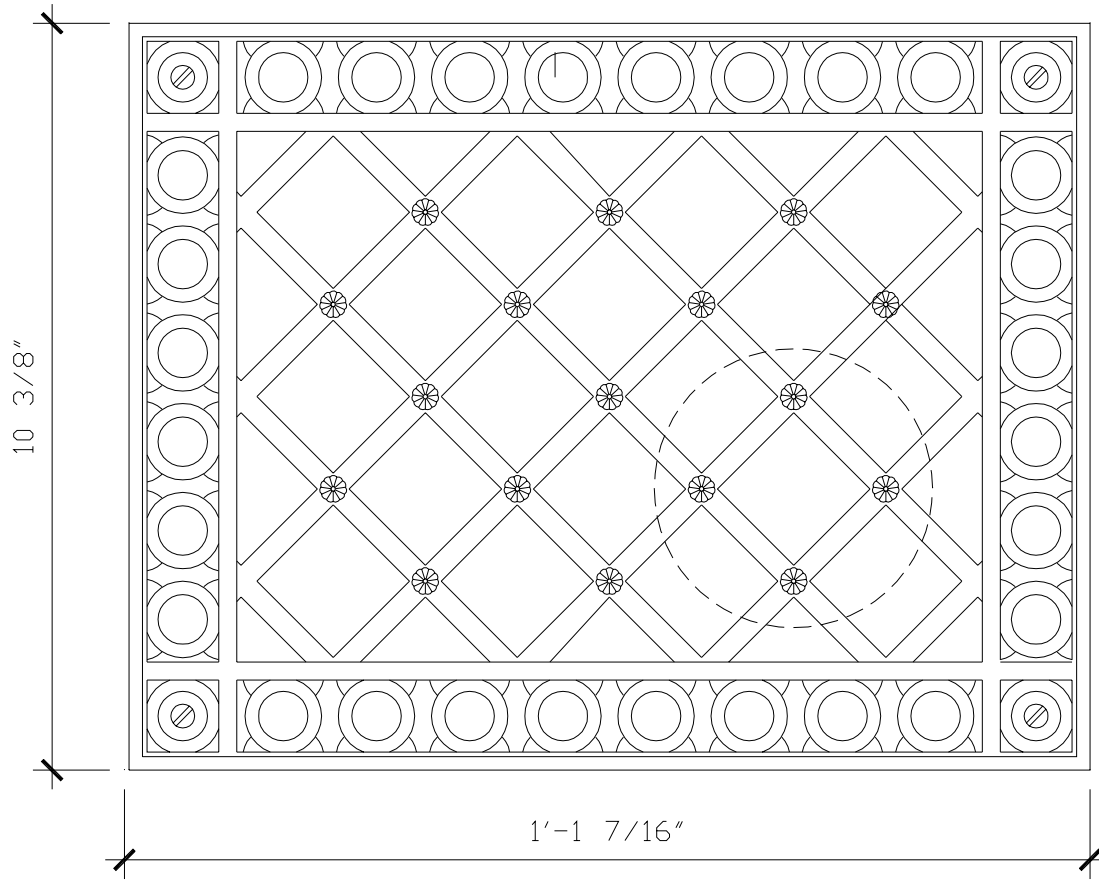

GRILLE

GR037

RECOMMENDED MATERIALS

ALUMINUM
BRONZE

FINISHES

PAINTED, ANTIQUED
PATINA, BRUSHED, HAND RUBBED