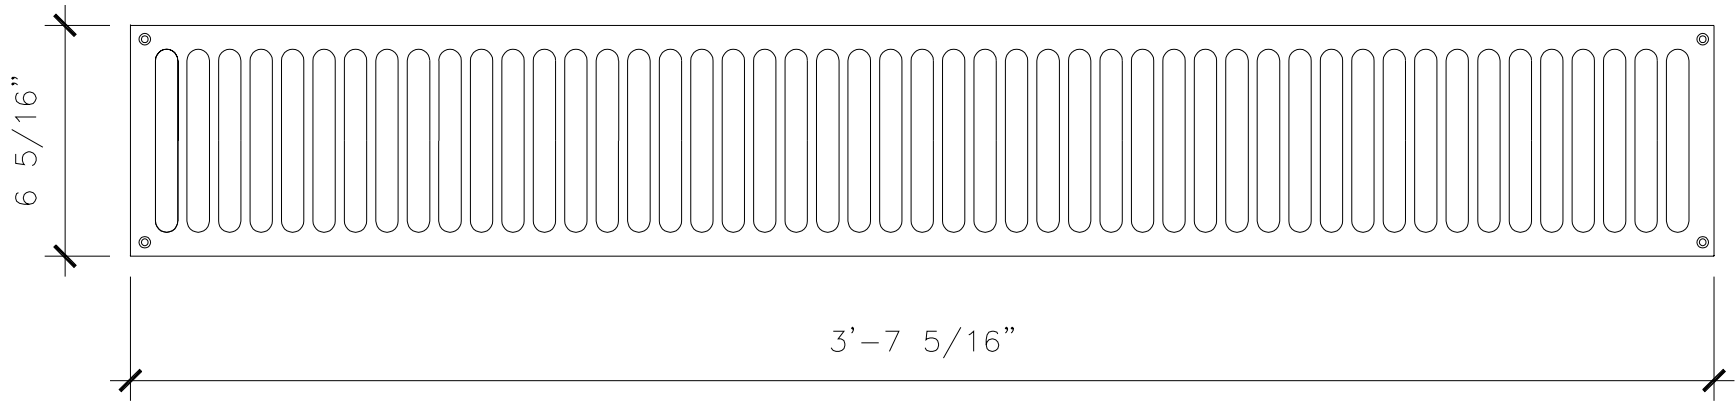

ALUMINUM
BRONZE

FINISHES

PAINTED, ANTIQUED
PATINA, BRUSHED, HAND RUBBED

GRILLE

GR032

GRID OPENING:
5/8" X 5"

RECOMMENDED MATERIALS

ALUMINUM
BRONZE