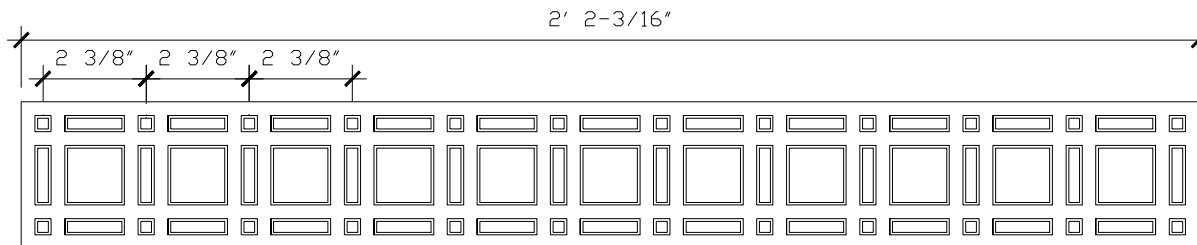

GRILLE

GR005

HALF SIZE

HALF SIZE

RECOMMENDED MATERIALS

- IRON
- ALUMINUM
- BRONZE

FINISHES

- PAINTED
- PAINTED, ANTIQUED
- PATINA, BRUSHED, HAND RUBBED