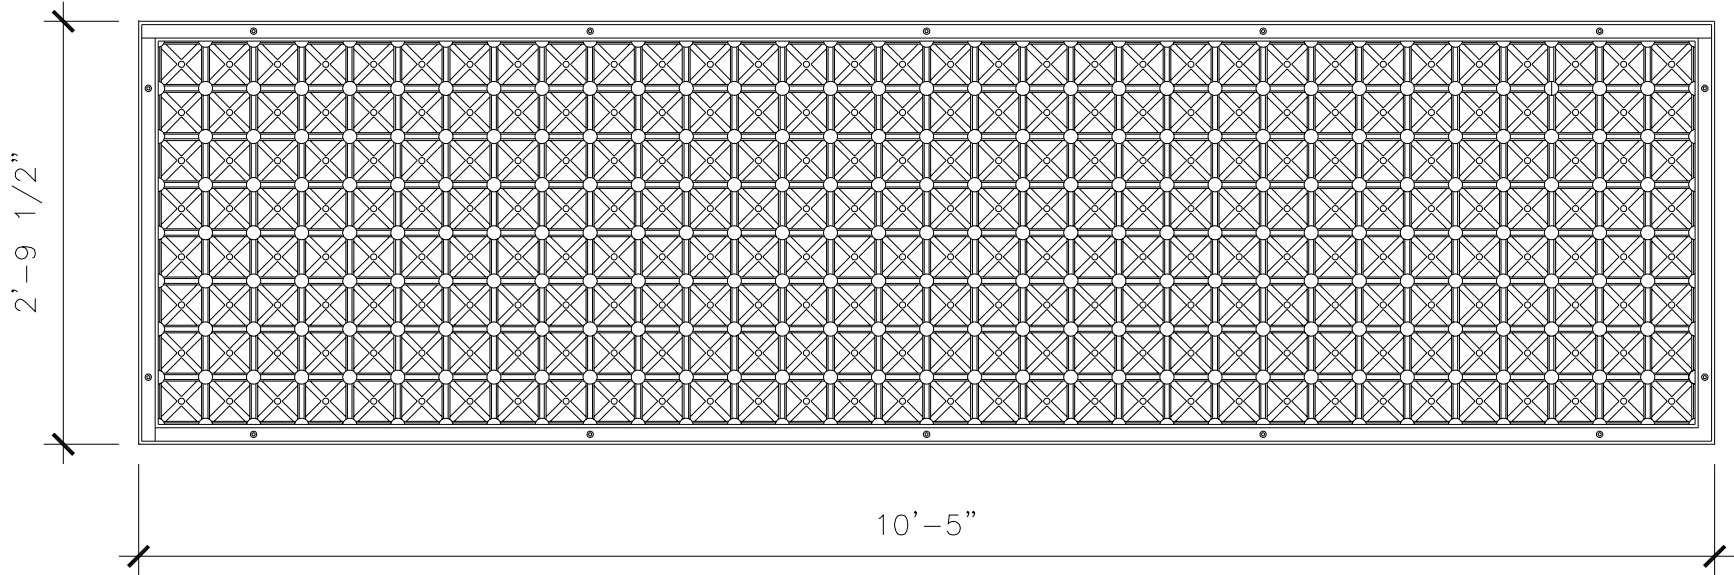

GRILLE

GR034

RECOMMENDED MATERIALS

ALUMINUM
BRONZE

FINISHES

PAINTED, ANTIQUED
PATINA, BRUSHED, HAND RUBBED