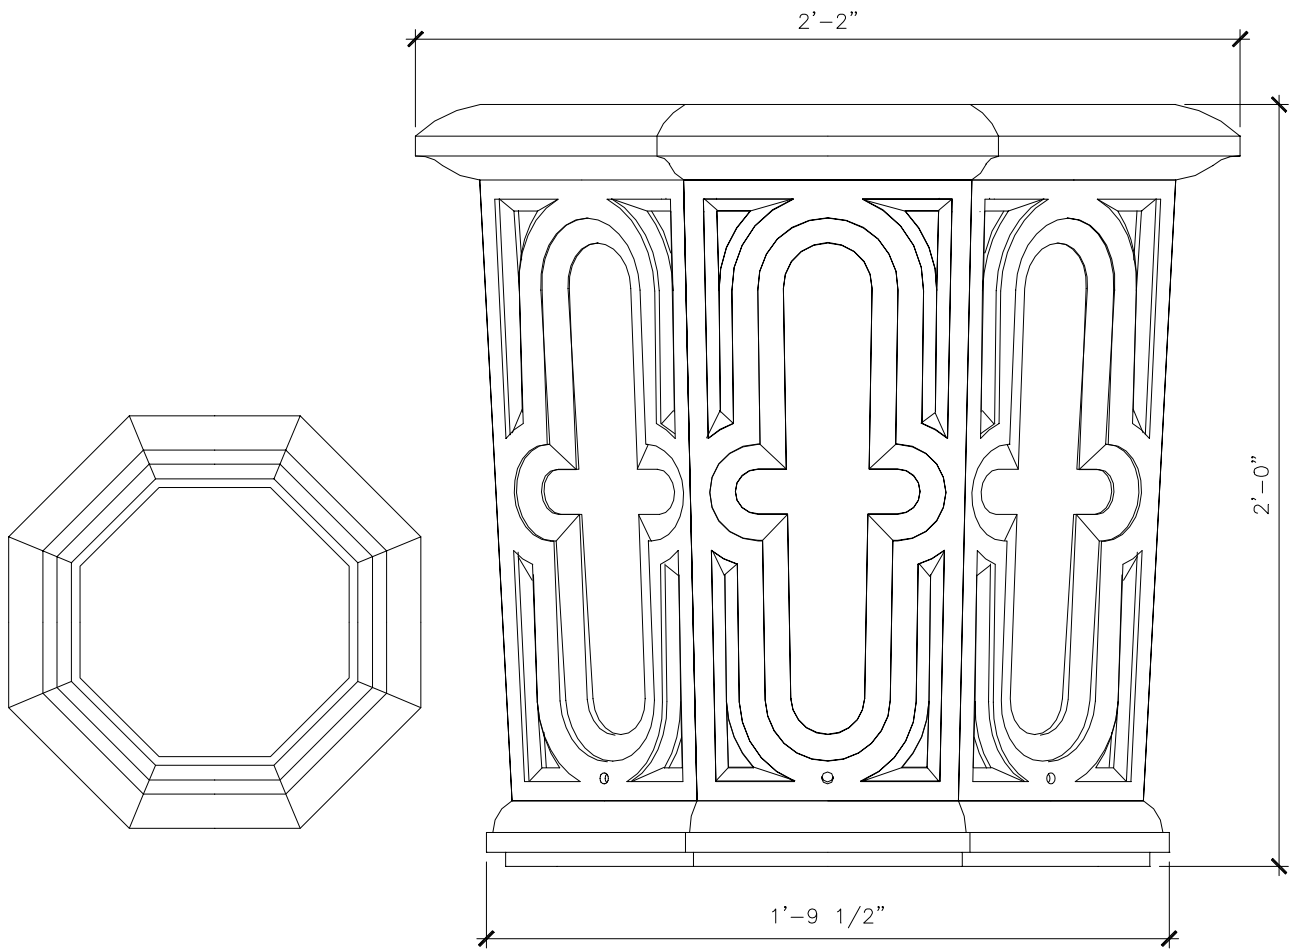

RECOMMENDED MATERIALS

- IRON
- ALUMINUM
- BRONZE

FINISHES

- PAINTED
- PAINTED, ANTIQUED
- PATINA, BRUSHED, HAND RUBBED