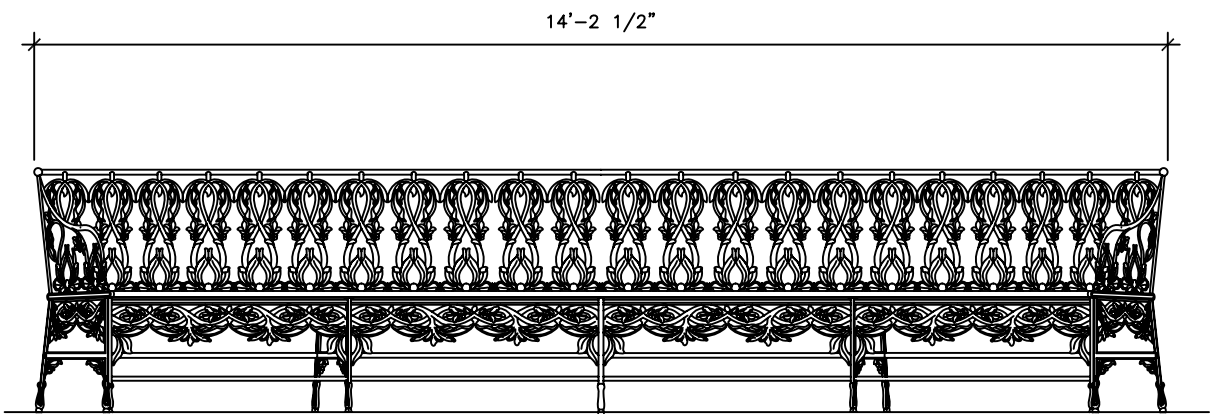

RECOMMENDED MATERIALS
ALUMINIUM, BRONZE, IRON

FINISHES
PAINTED, ANTIQUED, PATINA, BRUSHED, HAND RUBBED

®