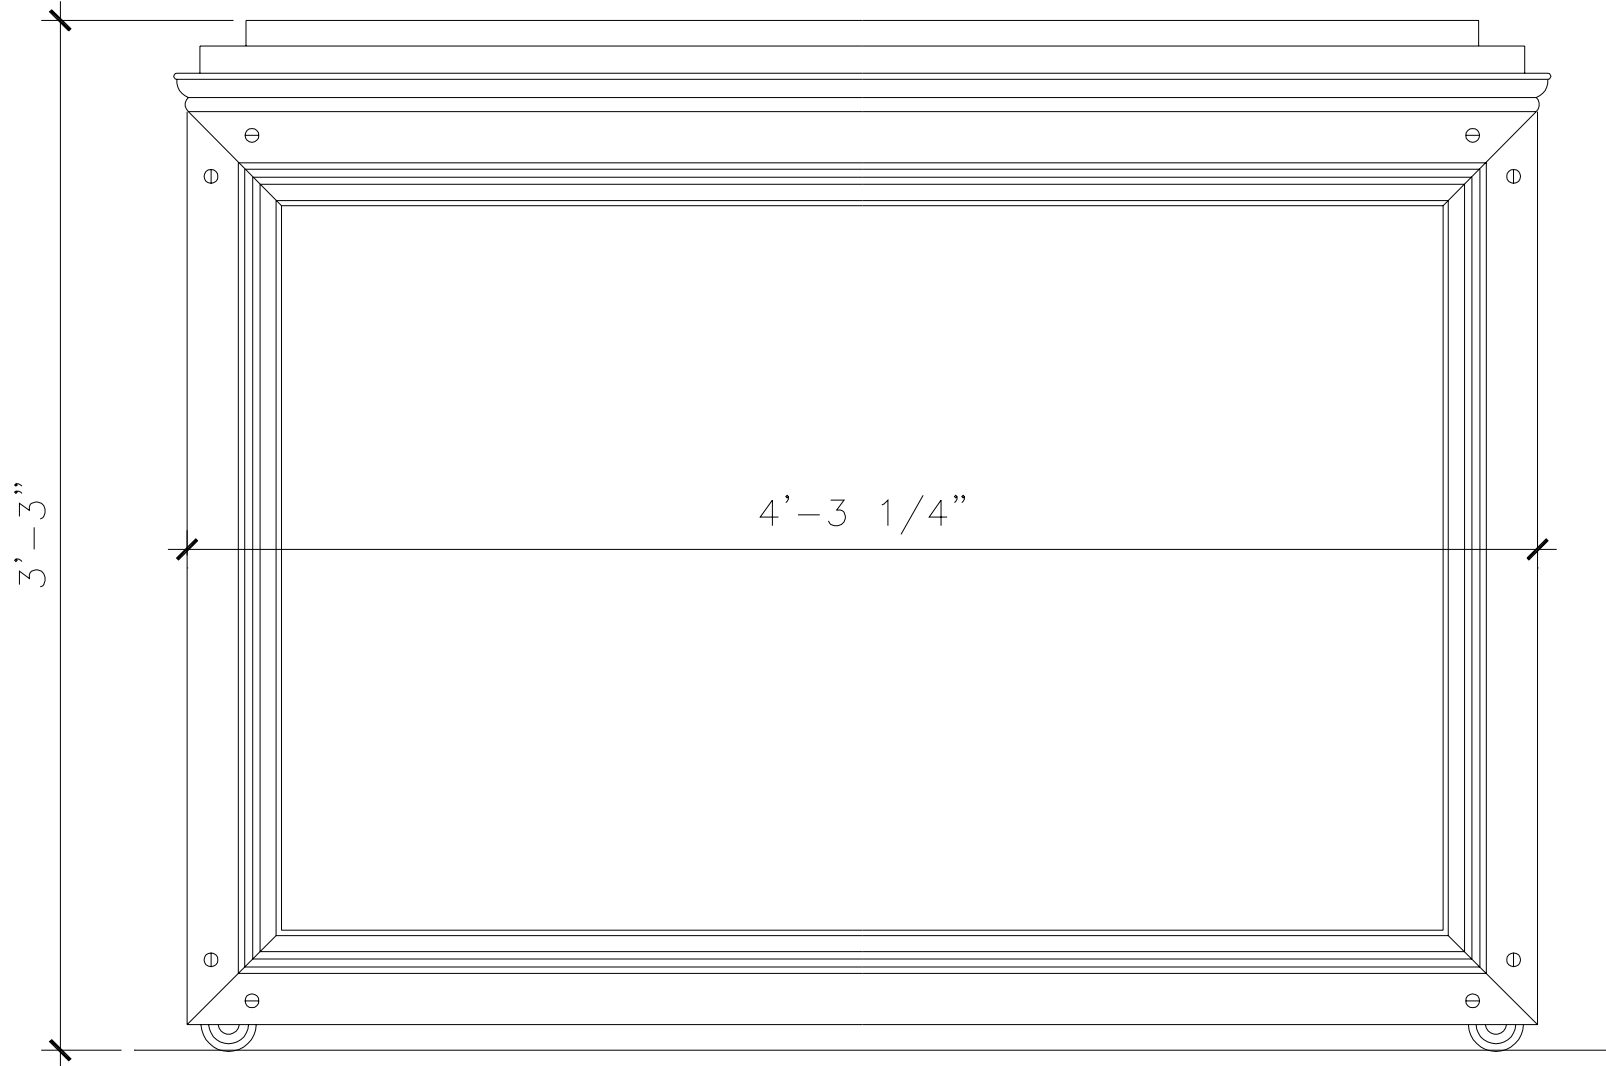

PLANTER BOX

GD014

RECOMMENDED MATERIALS

- IRON
- ALUMINUM
- BRONZE

FINISHES

- PAINTED
- PAINTED, ANTIQUED
- PATINA, BRUSHED, HAND RUBBED