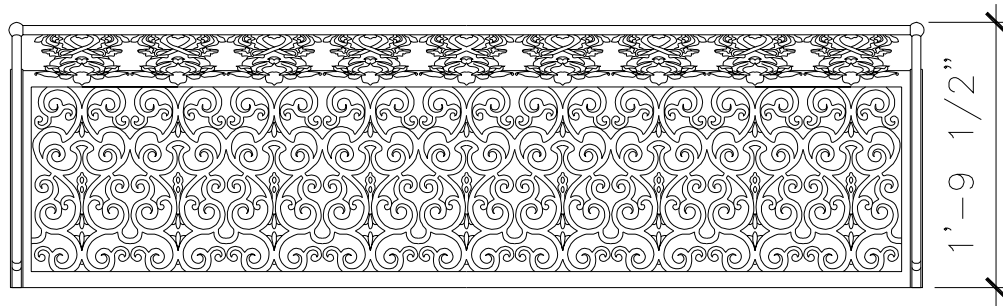

FINISHES  
PAINTED, ANTIQUED, PATINA, BRUSHED, HAND RUBBED

PLAN

**RECOMMENDED MATERIALS**

ALUMINUM  
BRONZE

**FINISHES**

PAINTED, ANTIQUED  
PATINA, BRUSHED, HAND RUBBED

BENCH

GD018