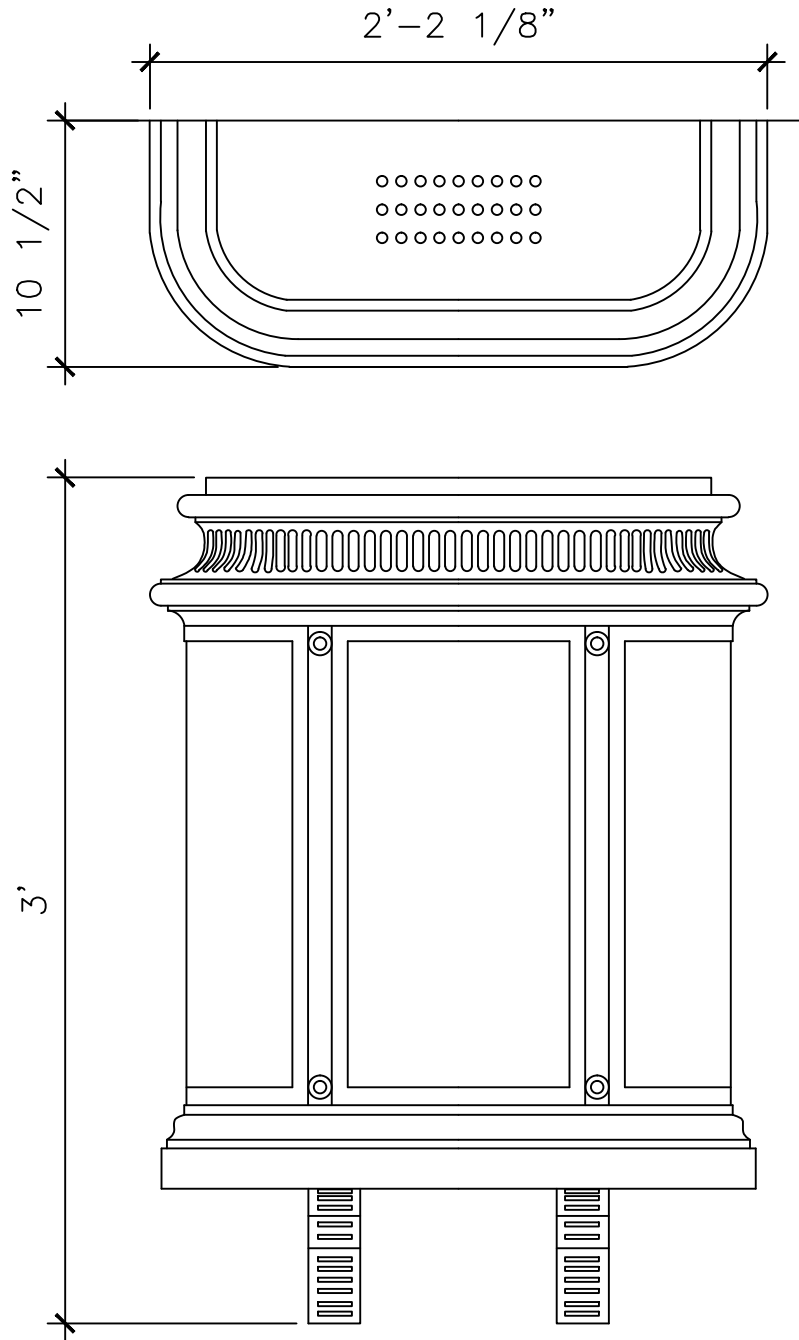

RECOMMENDED MATERIALS
ALUMINUM, BRONZE

FINISHES
PAINTED, ANTIQUED, PATINA, BRUSHED, HAND RUBBED