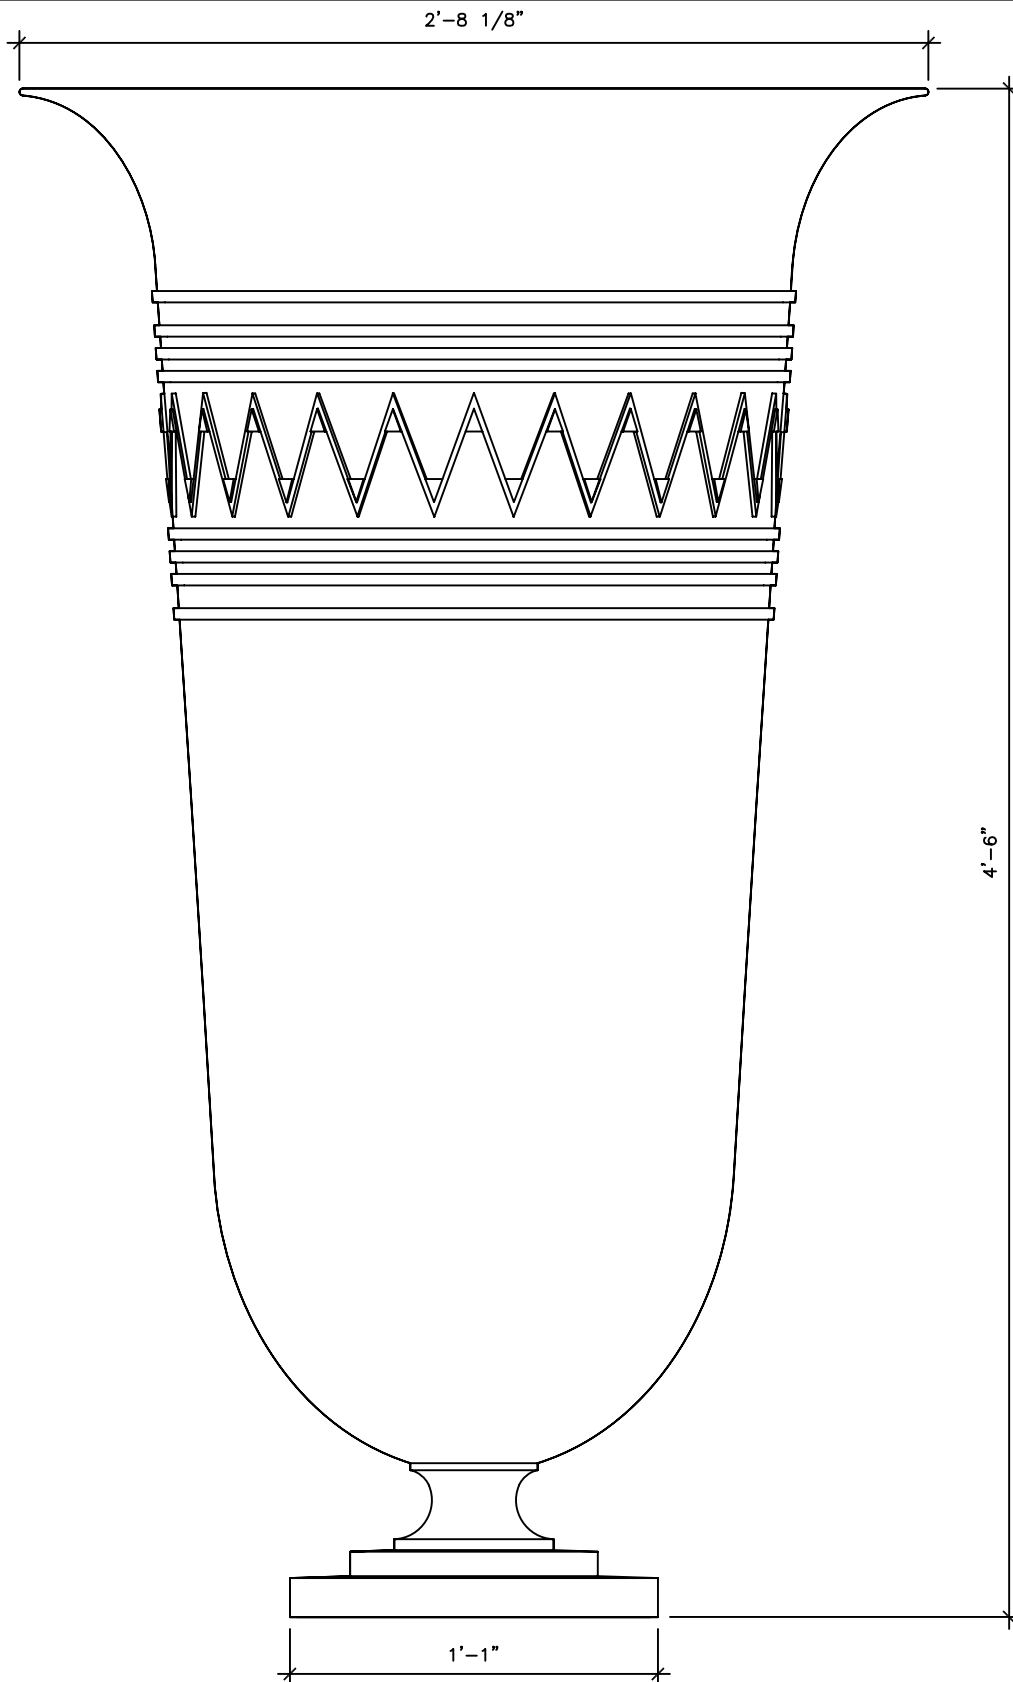

URN

GD020

RECOMMENDED MATERIALS

BRONZE

FINISHES

PAINTED, ANTIQUED, PATINA, BRUSHED, HAND RUBBED