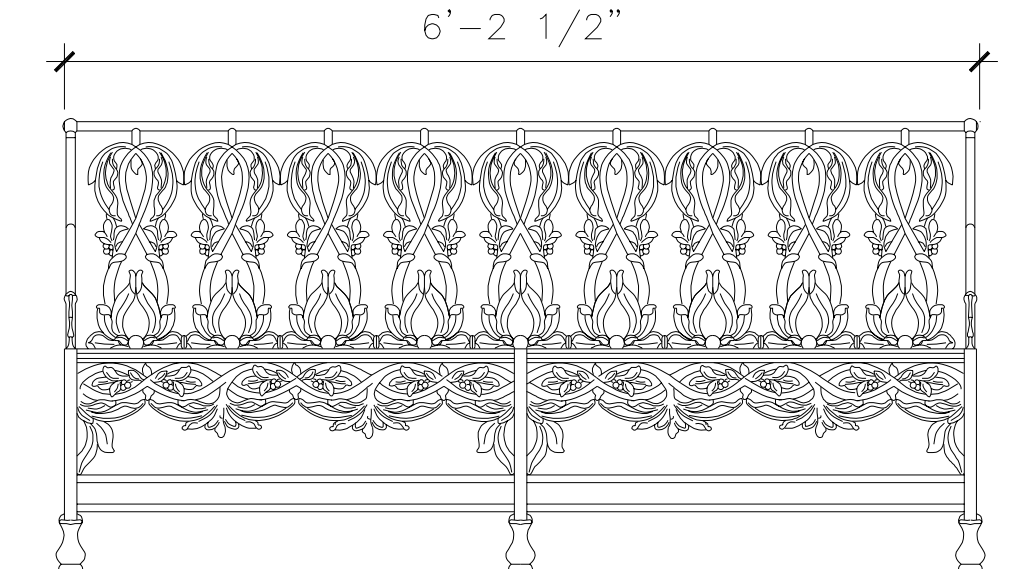

RECOMMENDED MATERIALS

IRON  
ALUMINUM  
BRONZE

FINISHES

PAINTED  
PAINTED, ANTIQUED  
PATINA, BRUSHED, HAND RUBBED

BENCH

GD018A

3'-6 3/4"

RECOMMENDED MATERIALS