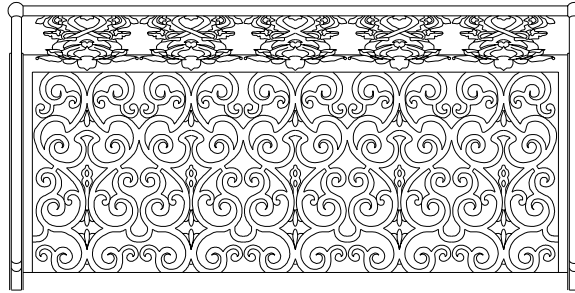

RECOMMENDED MATERIALS

IRON  
ALUMINUM  
BRONZE

FINISHES

PAINTED  
PAINTED, ANTIQUED  
PATINA, BRUSHED, HAND RUBBED

BENCH

GD018A

3'-6 3/4"

RECOMMENDED MATERIALS