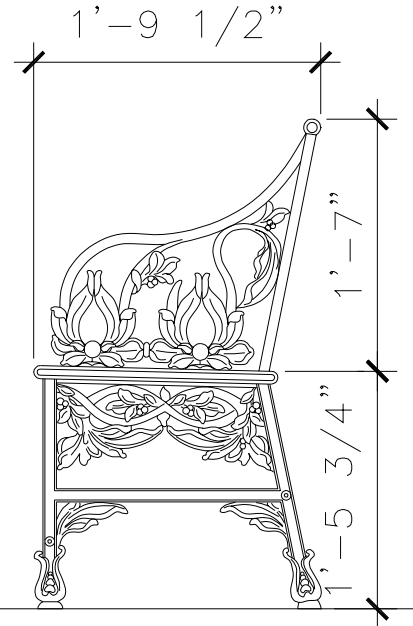

RECOMMENDED MATERIALS

IRON  
ALUMINUM  
BRONZE

FINISHES

PAINTED  
PAINTED, ANTIQUED  
PATINA, BRUSHED, HAND RUBBED

BENCH

GD018A

3'-6 3/4"

RECOMMENDED MATERIALS