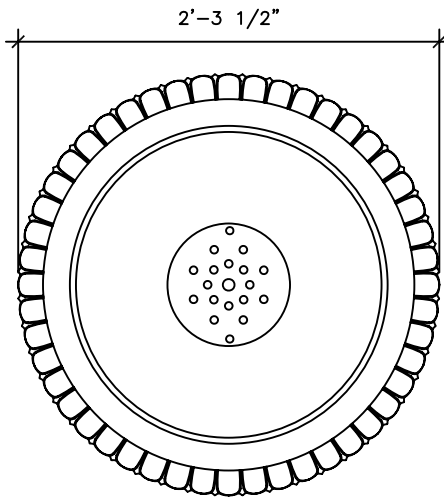

RECOMMENDED MATERIALS
BRONZE, ALUMINUM, STEEL

FINISHES
PAINTED, ANTIQUED, PATINA, BRUSHED, HAND RUBBED