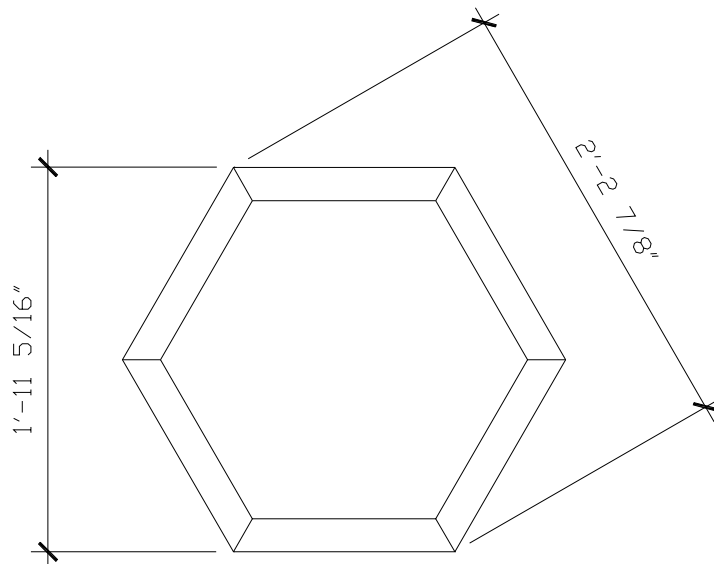

RECOMMENDED MATERIALS

ALUMINUM
BRONZE

FINISHES

PAINTED, ANTIQUED
PATINA, BRUSHED, HAND RUBBED