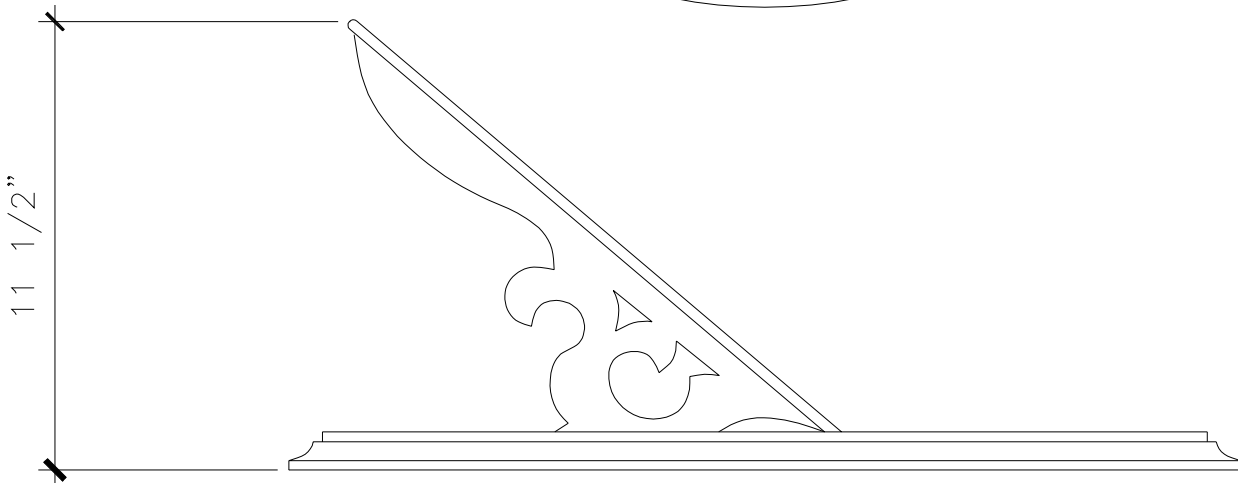

RECOMMENDED MATERIALS

ALUMINUM
BRONZE

FINISHES

PAINTED, ANTIQUED
PATINA, BRUSHED, HAND RUBBED

®