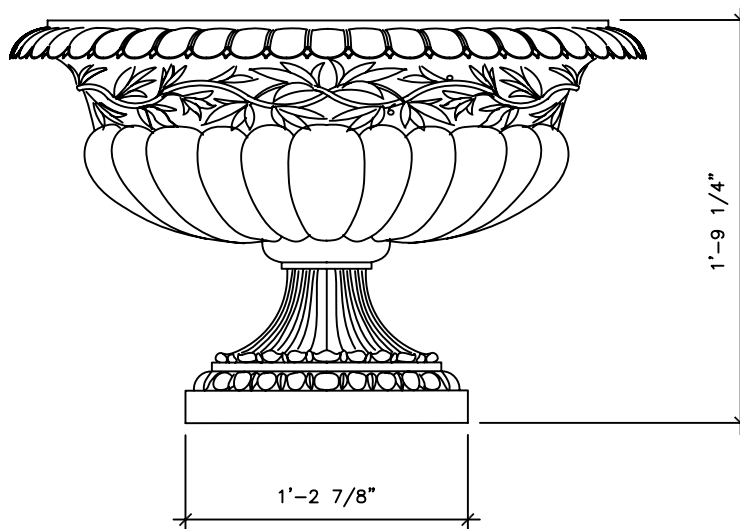

RECOMMENDED MATERIALS
ALUMINIUM, BRONZE

FINISHES
PAINTED, ANTIQUED, PATINA, BRUSHED, HAND RUBBED