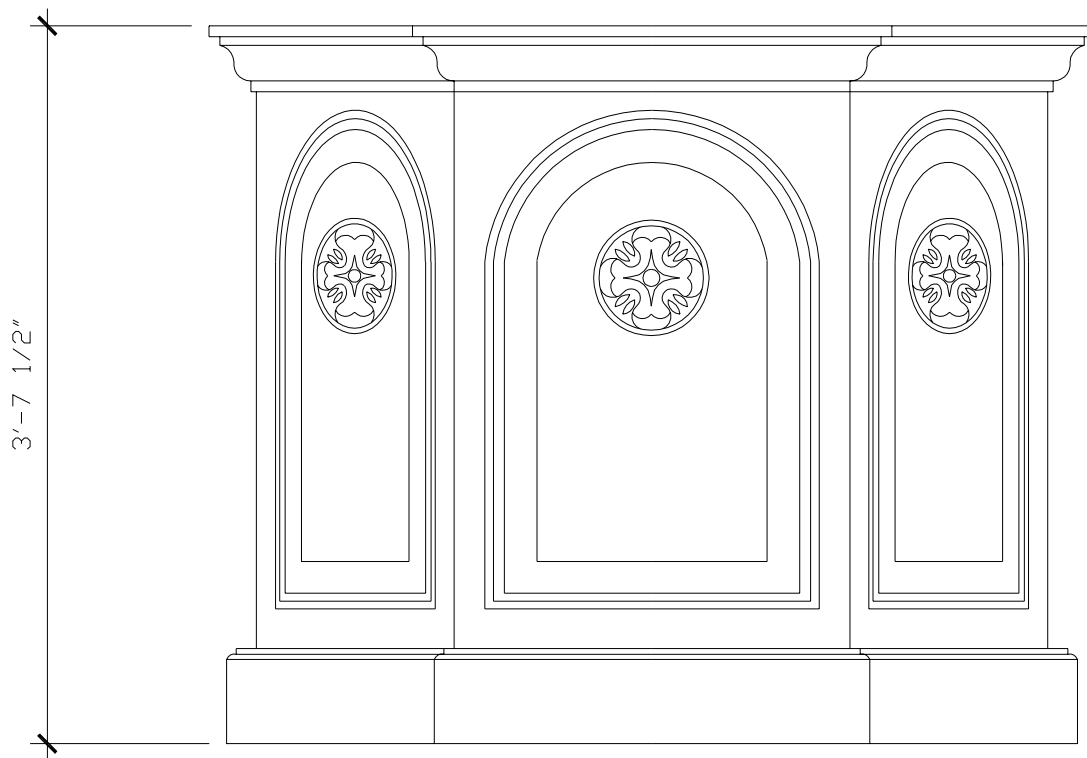

RECOMMENDED MATERIALS

ALUMINUM
BRONZE

FINISHES

PAINTED, ANTIQUED
PATINA, BRUSHED, HAND RUBBED