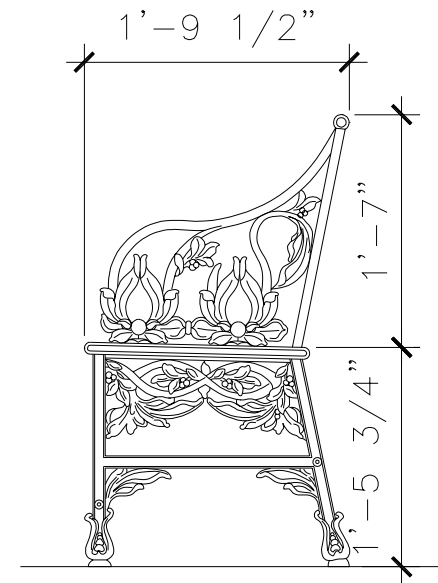

FINISHES  
PAINTED, ANTIQUED, PATINA, BRUSHED, HAND RUBBED

PLAN

**RECOMMENDED MATERIALS**

ALUMINUM  
BRONZE

**FINISHES**

PAINTED, ANTIQUED  
PATINA, BRUSHED, HAND RUBBED

BENCH

GD018