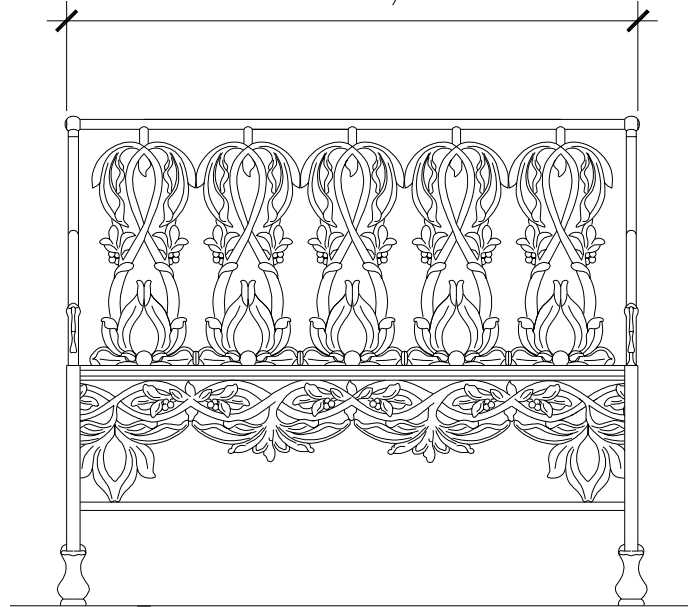

RECOMMENDED MATERIALS

IRON  
ALUMINUM  
BRONZE

FINISHES

PAINTED  
PAINTED, ANTIQUED  
PATINA, BRUSHED, HAND RUBBED

BENCH

GD018A

3'-6 3/4"

RECOMMENDED MATERIALS