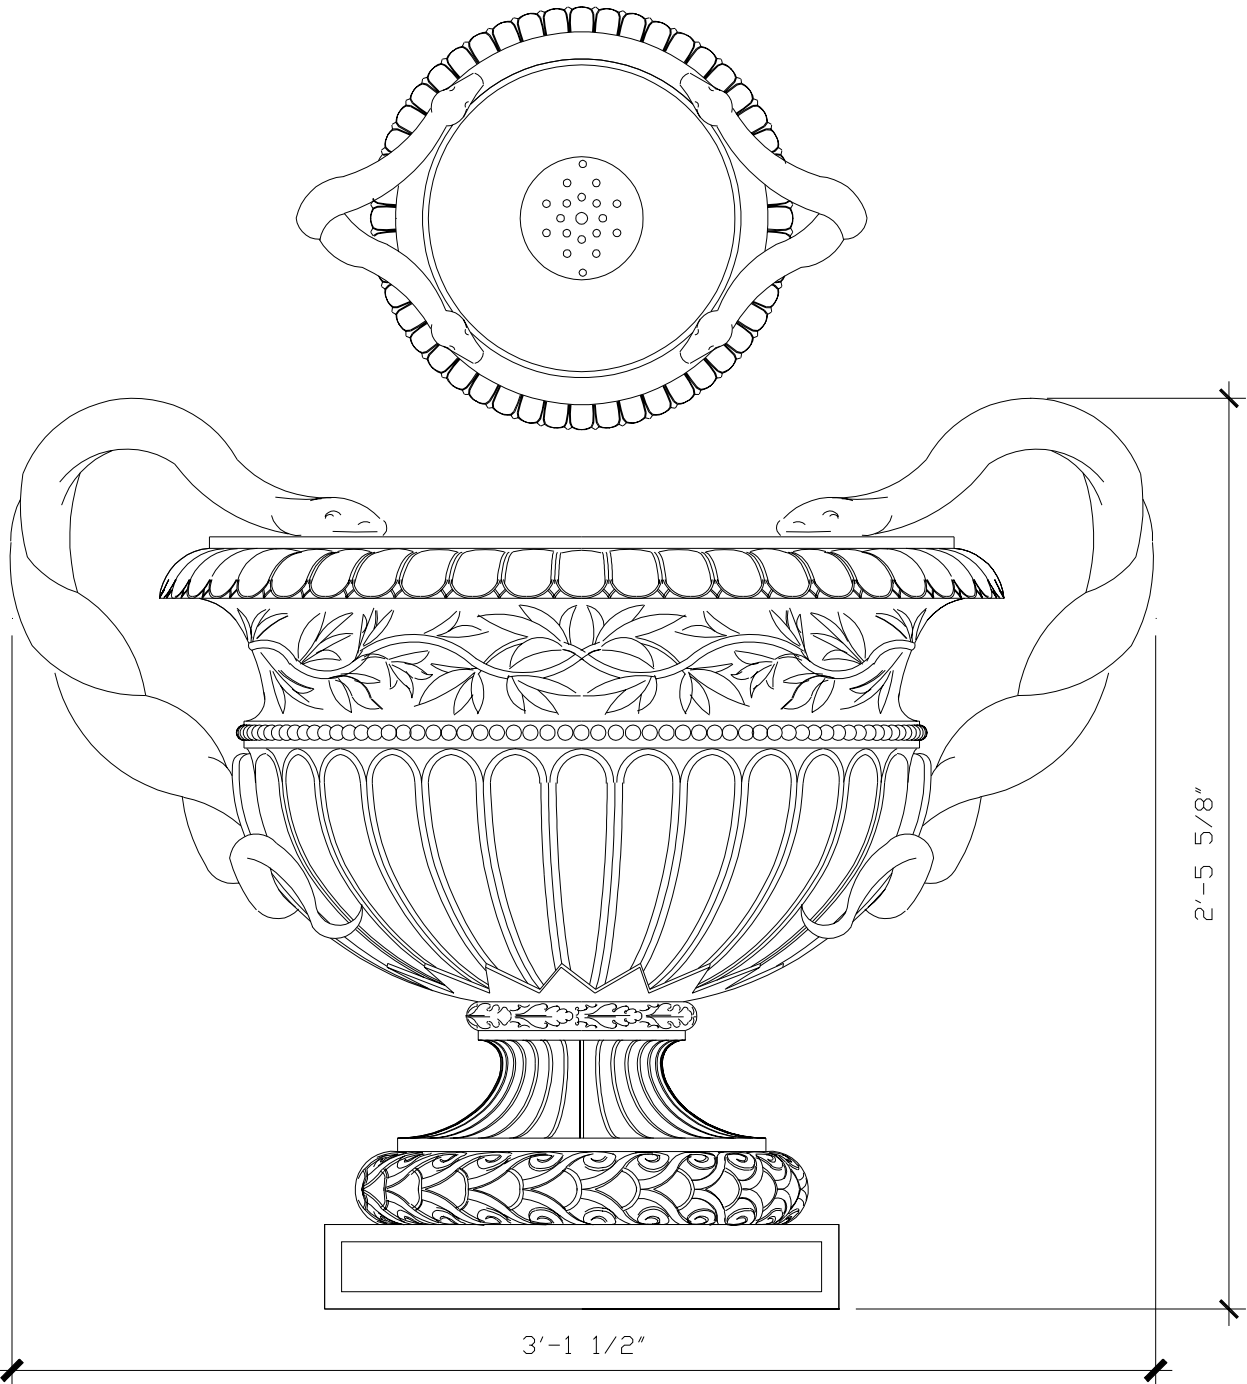

URN

GD015

RECOMMENDED MATERIALS

ALUMINUM
BRONZE

FINISHES

PAINTED, ANTIQUED
PATINA, BRUSHED, HAND RUBBED