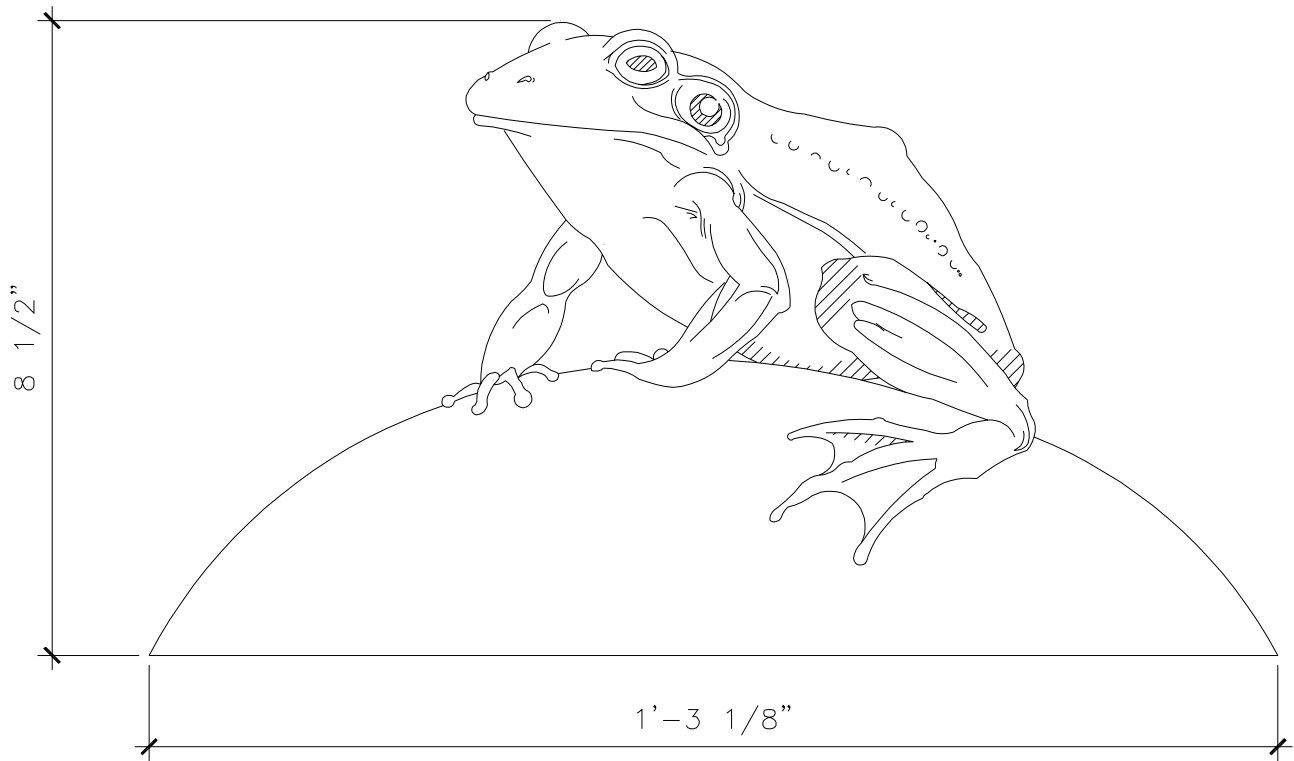

STATUARY PEDISTAL CAPS (OWL)

GD001A

RECOMMENDED MATERIALS

ALUMINUM  
BRONZE

FINISHES

PAINTED, ANTIQUED  
PATINA, BRUSHED, HAND RUBBED

®

STATUARY PEDISTAL CAPS (RABBIT)

# STATUARY PEDISTAL CAPS (FROG)

GD001C