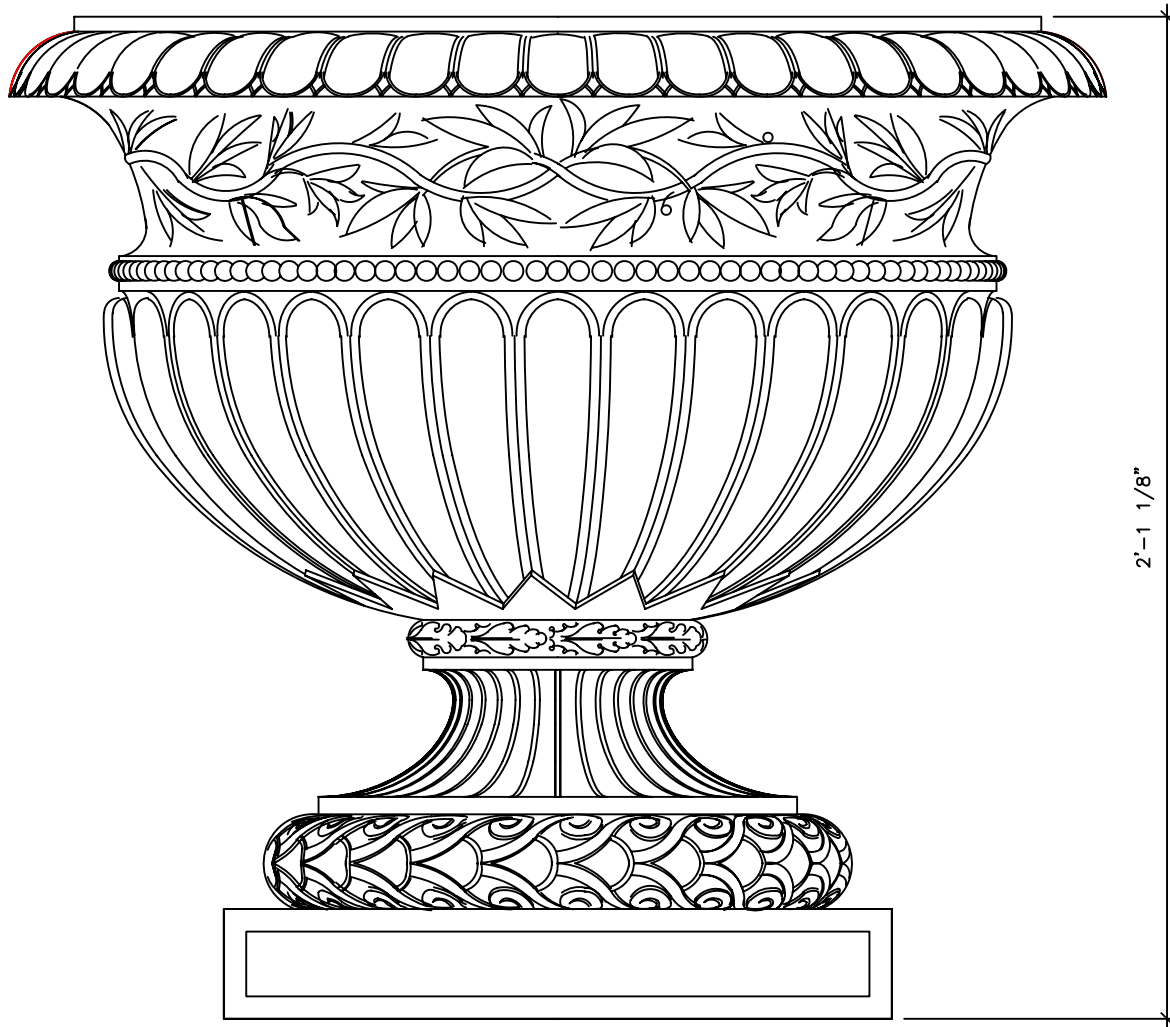

RECOMMENDED MATERIALS
BRONZE, ALUMINUM, STEEL

FINISHES
PAINTED, ANTIQUED, PATINA, BRUSHED, HAND RUBBED