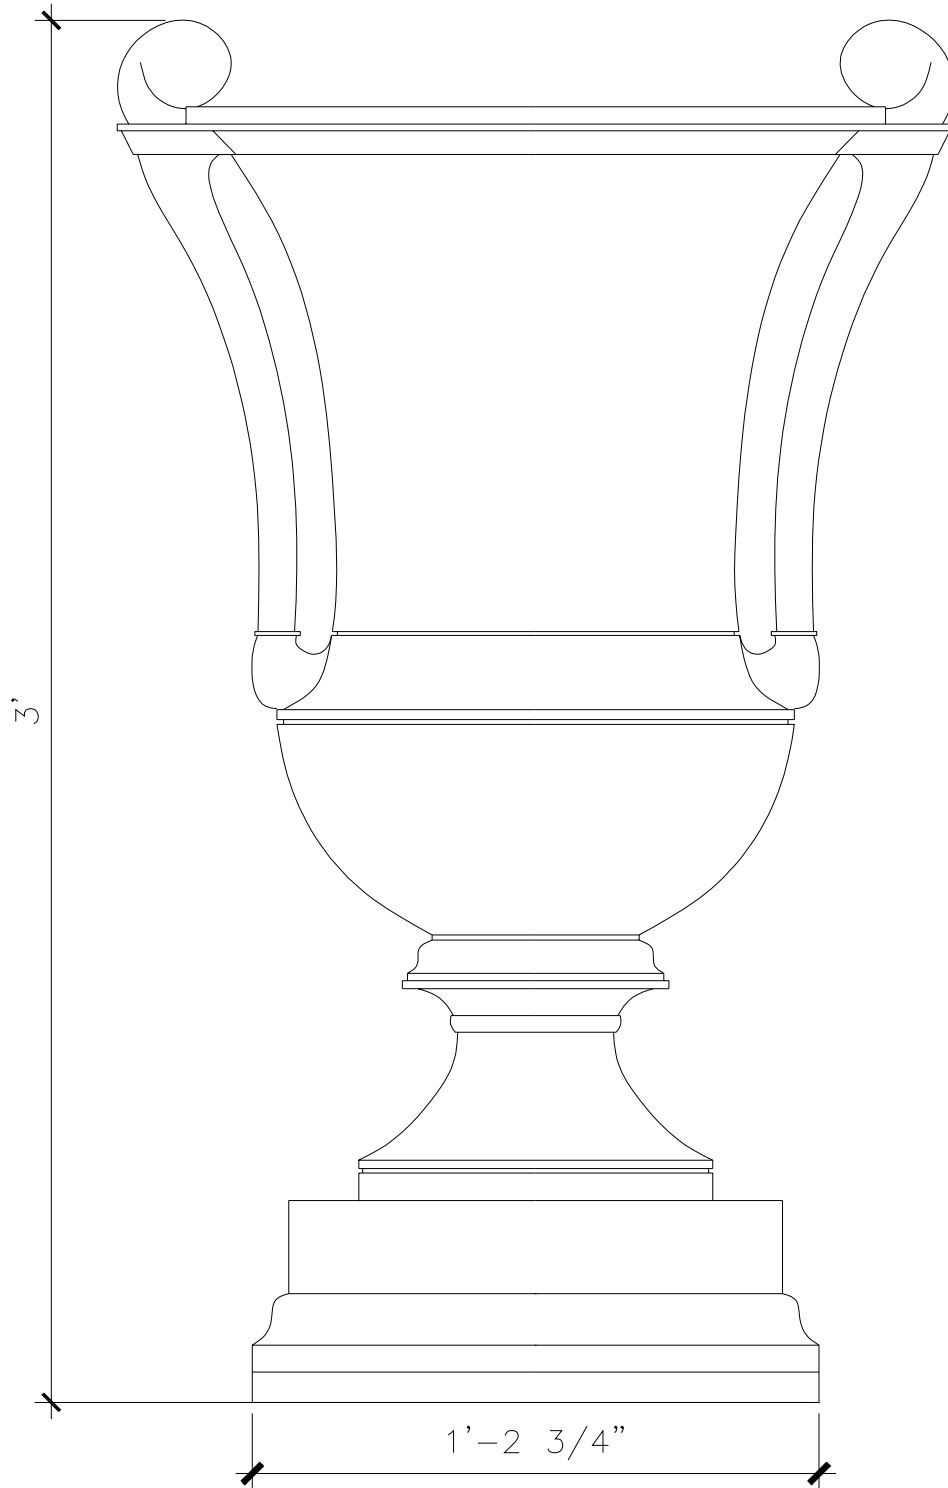

URN

GD004

RECOMMENDED MATERIALS

ALUMINUM
BRONZE

FINISHES

PAINTED, ANTIQUED
PATINA, BRUSHED, HAND RUBBED