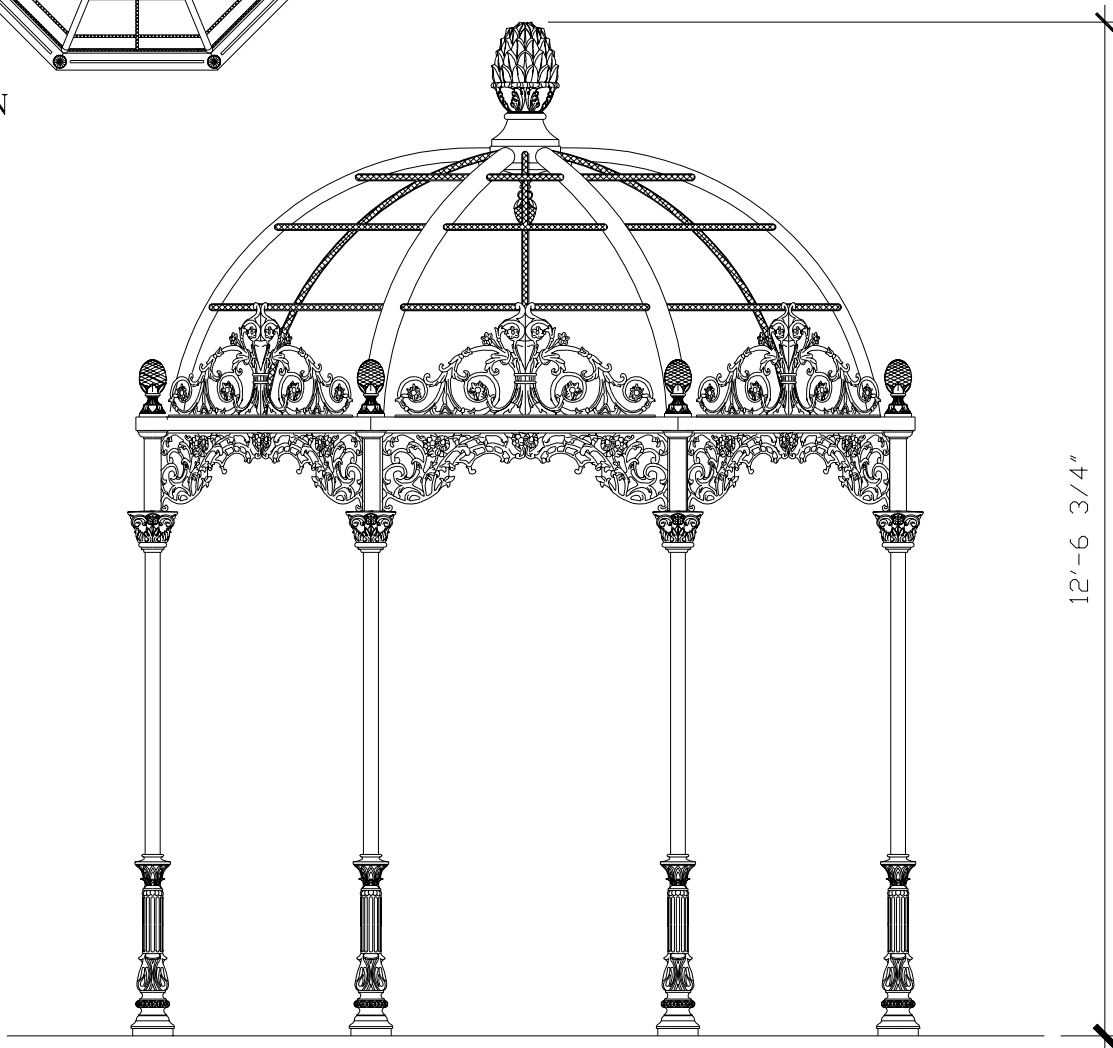

RECOMMENDED MATERIALS

ALUMINUM
BRONZE

FINISHES

PAINTED, ANTIQUED
PATINA, BRUSHED, HAND RUBBED