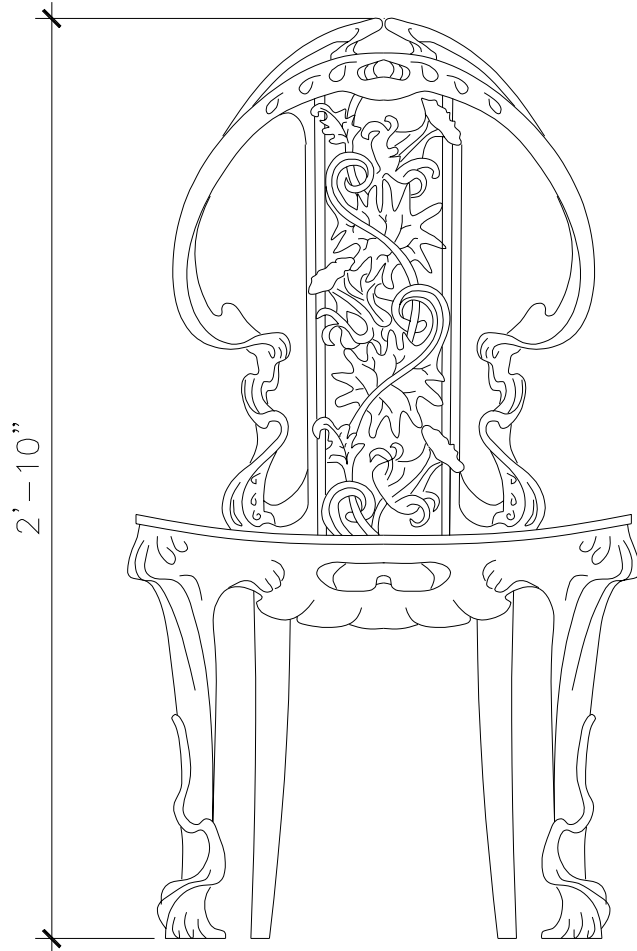

# THISTLE BLOSSOM CHAIR

GD007