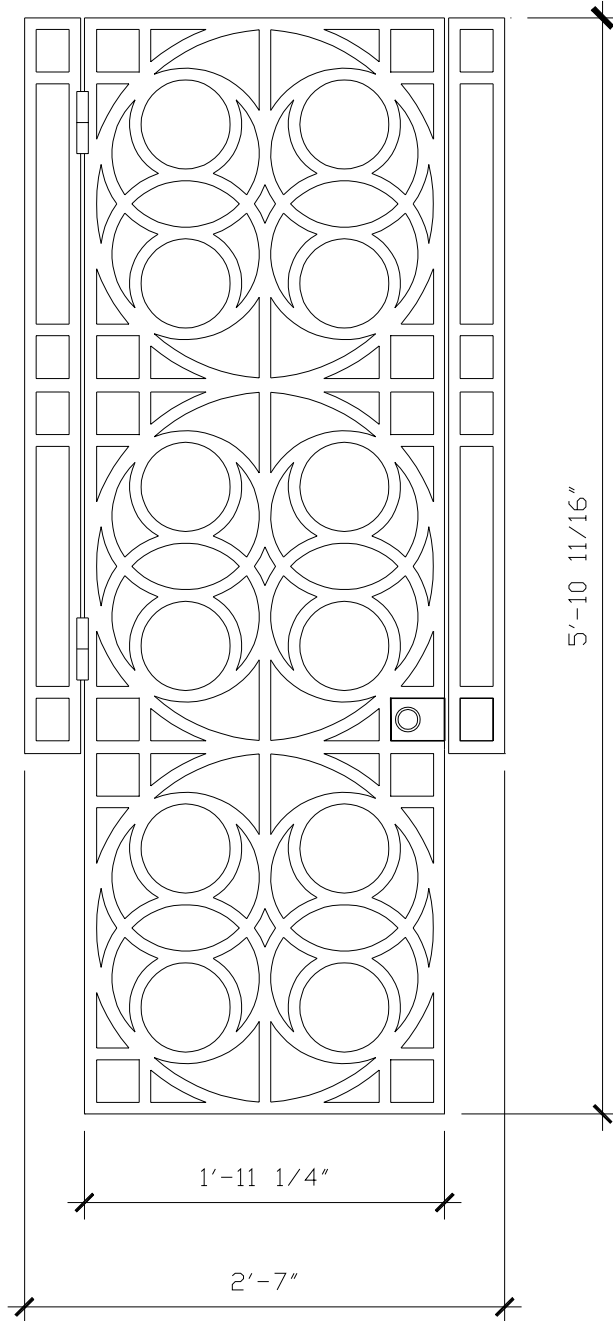

RECOMMENDED MATERIALS

IRON
ALUMINUM
BRONZE

FINISHES

PAINTED
PAINTED, ANTIQUED
PATINA, BRUSHED, HAND RUBBED