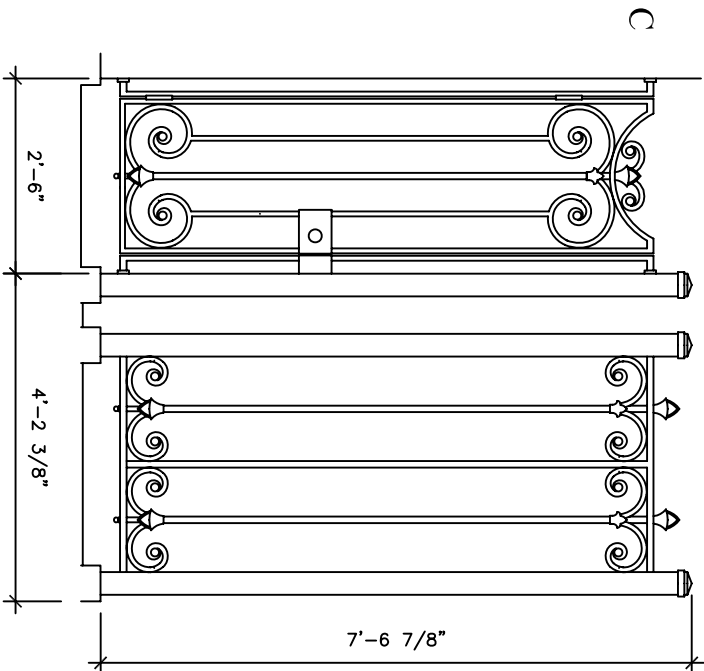

GATE

GA017A,B,C

RECOMMENDED MATERIALS
IRON, ALUMINUM, BRONZE

FINISHES
PAINTED, ANTIQUED, PATINA, BRUSHED, HAND RUBBED

Design Credit:

Historical Arts & Casting, Inc. · 5580 West Bagley Park Road · West Jordan, Utah 84088 · (801) 280-2400 · www.historicalarts.com