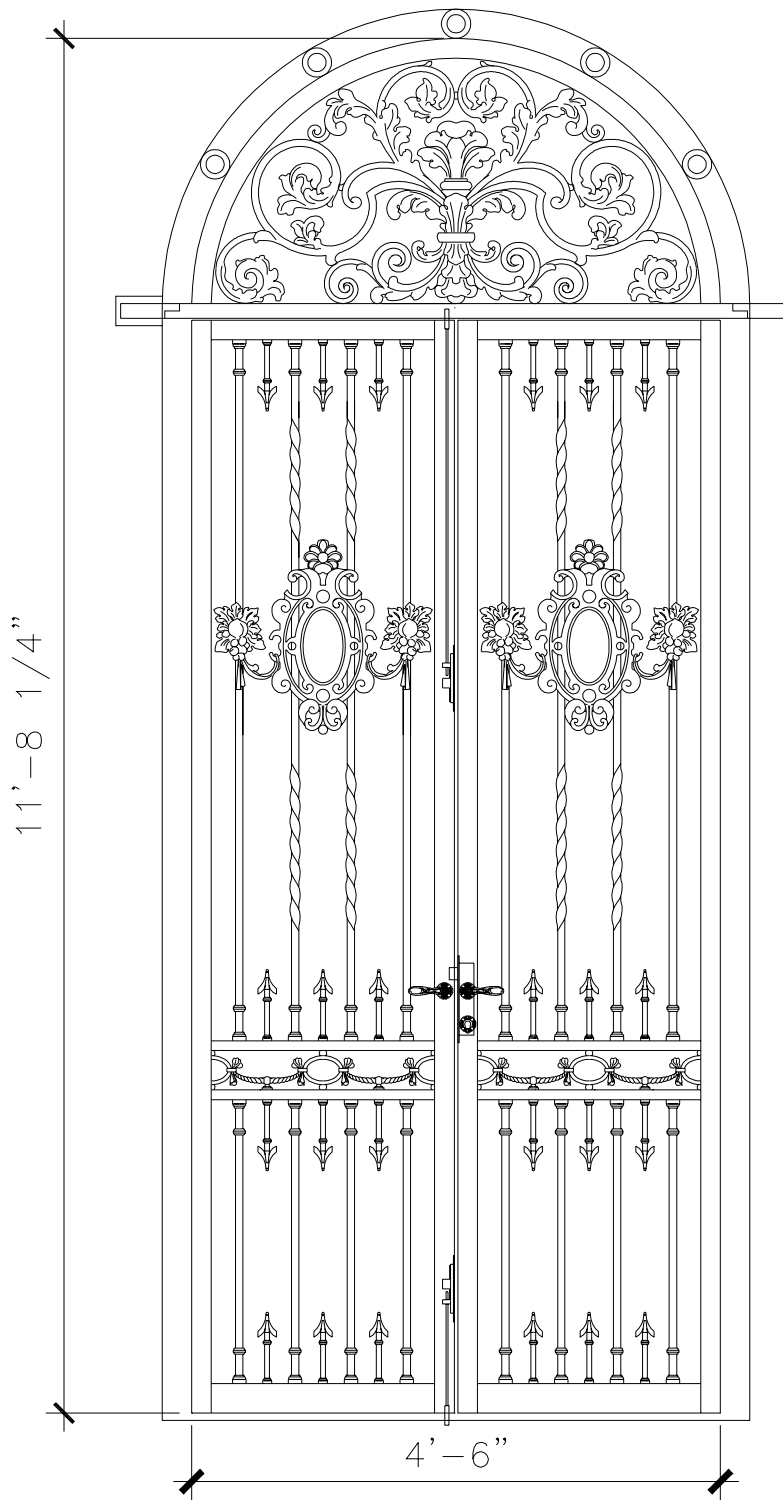

RECOMMENDED MATERIALS

IRON
ALUMINUM
BRONZE

FINISHES

PAINTED
PAINTED, ANTIQUED
PATINA, BRUSHED, HAND RUBBED