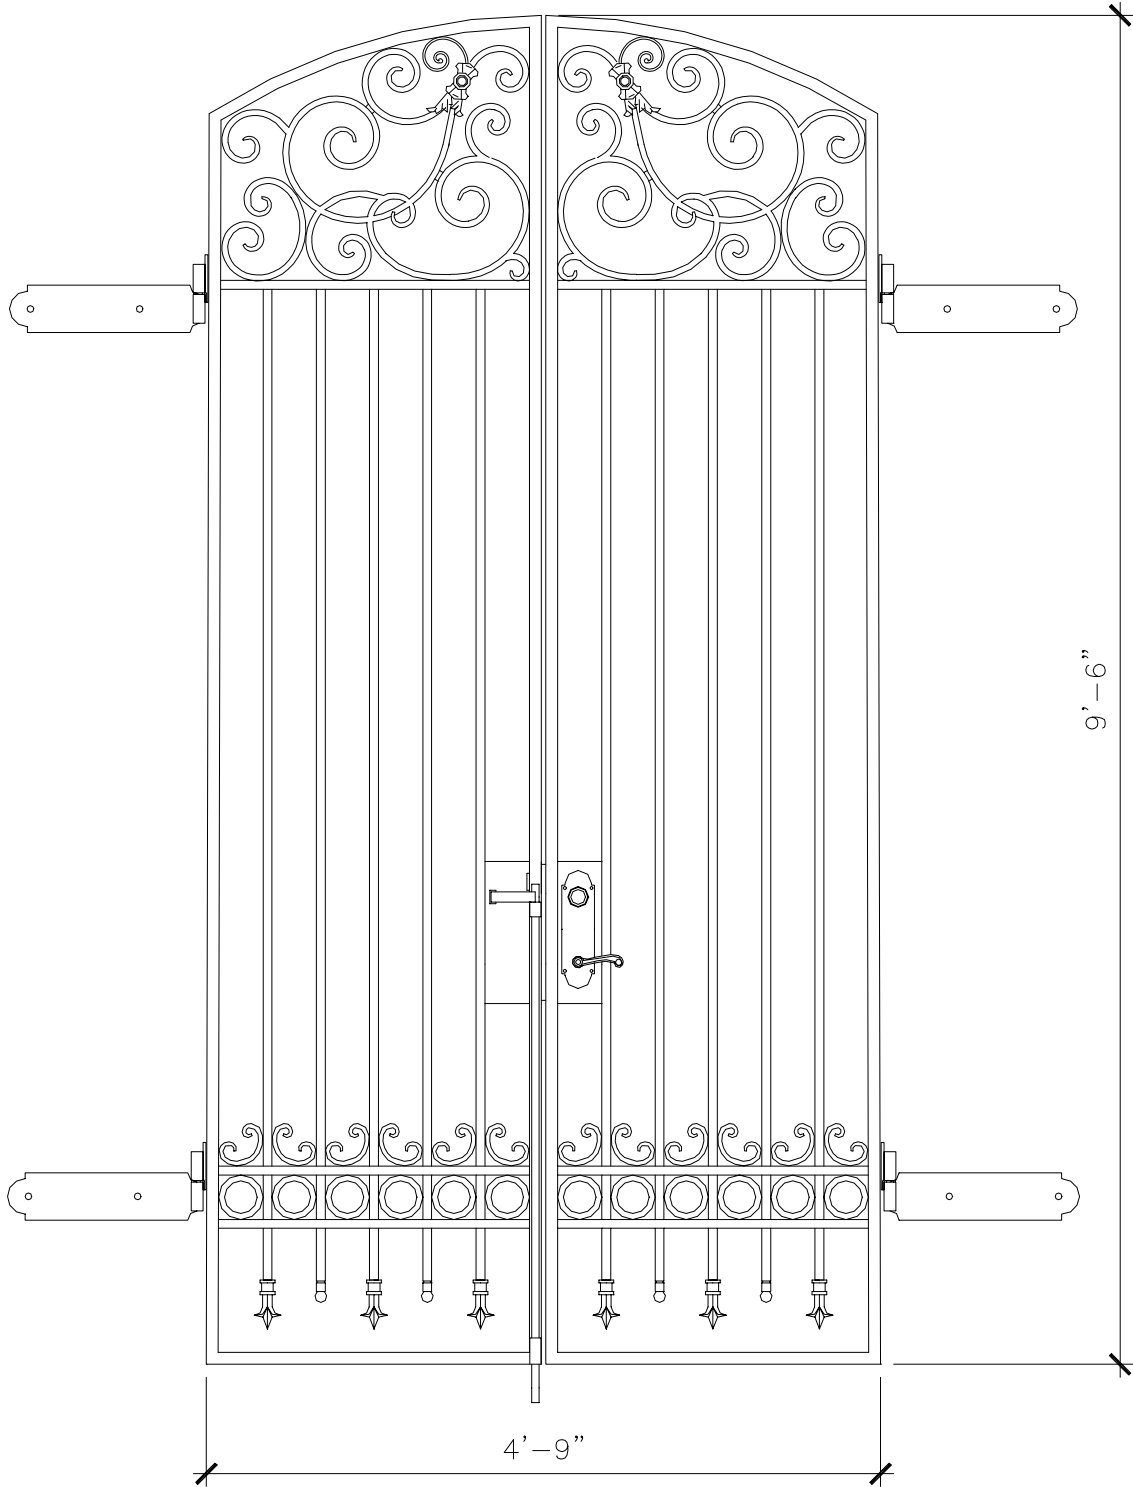

GATE

GA010

RECOMMENDED MATERIALS

ALUMINUM
BRONZE

FINISHES

PAINTED, ANTIQUED
PATINA, BRUSHED, HAND RUBBED