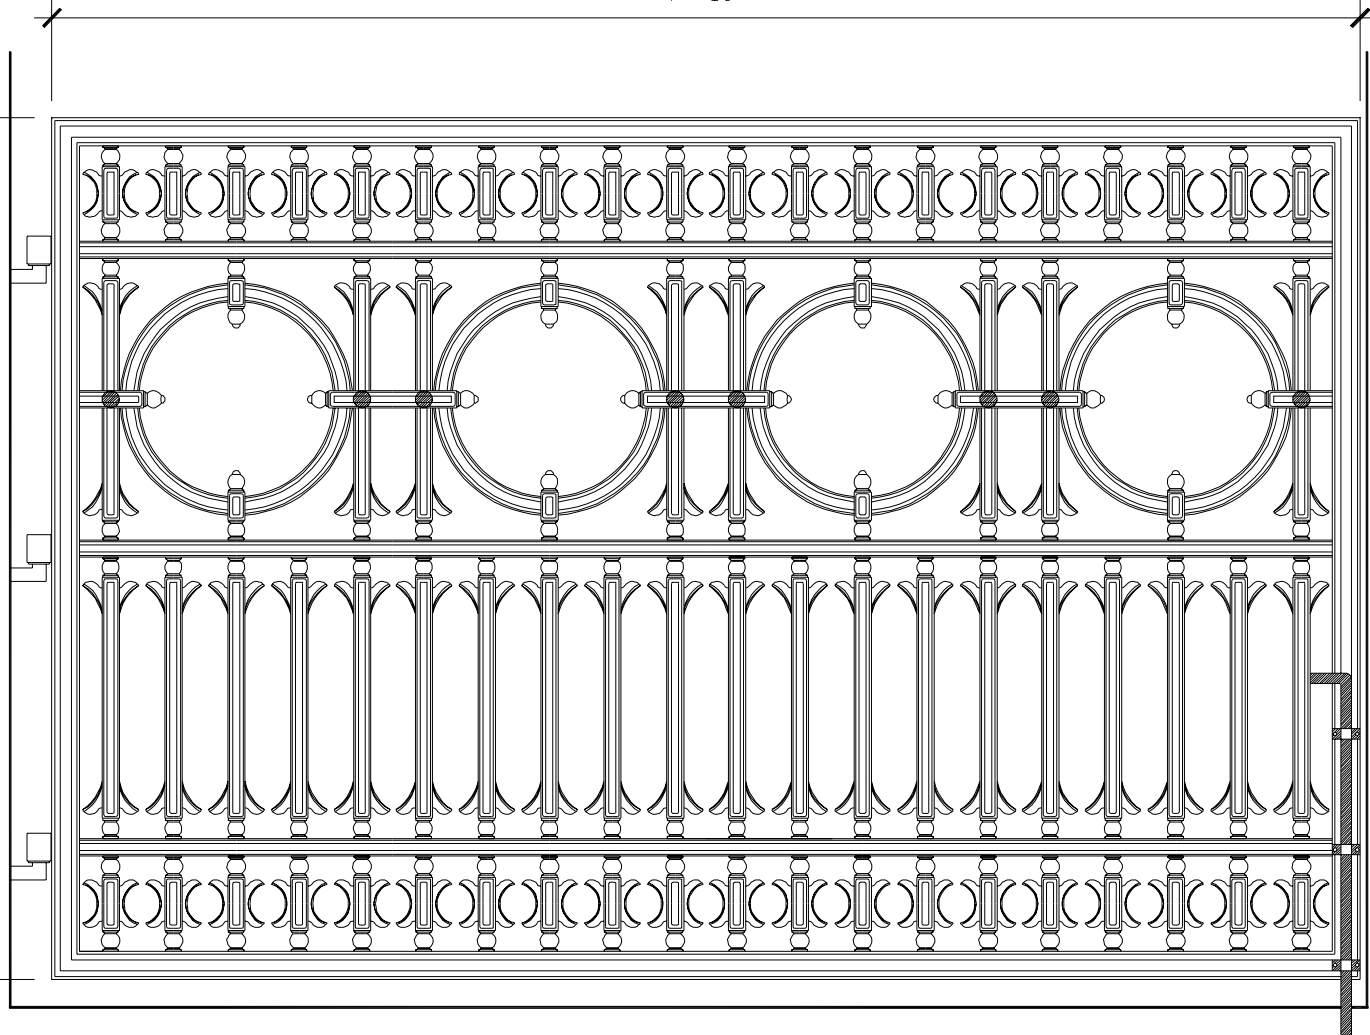

ALUMINUM
BRONZE

FINISHES

PAINTED, ANTIQUED
PATINA, BRUSHED, HAND RUBBED

GATE

GA011

7'-10"

5'-1 7/8"

RECOMMENDED MATERIALS