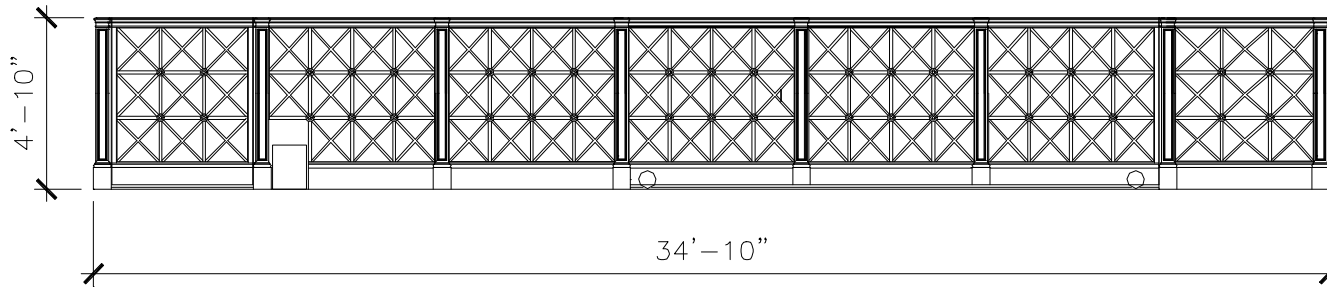

GATE

GA009

RECOMMENDED MATERIALS

FINISHES

ALUMINUM

PAINTED, ANTIQUED