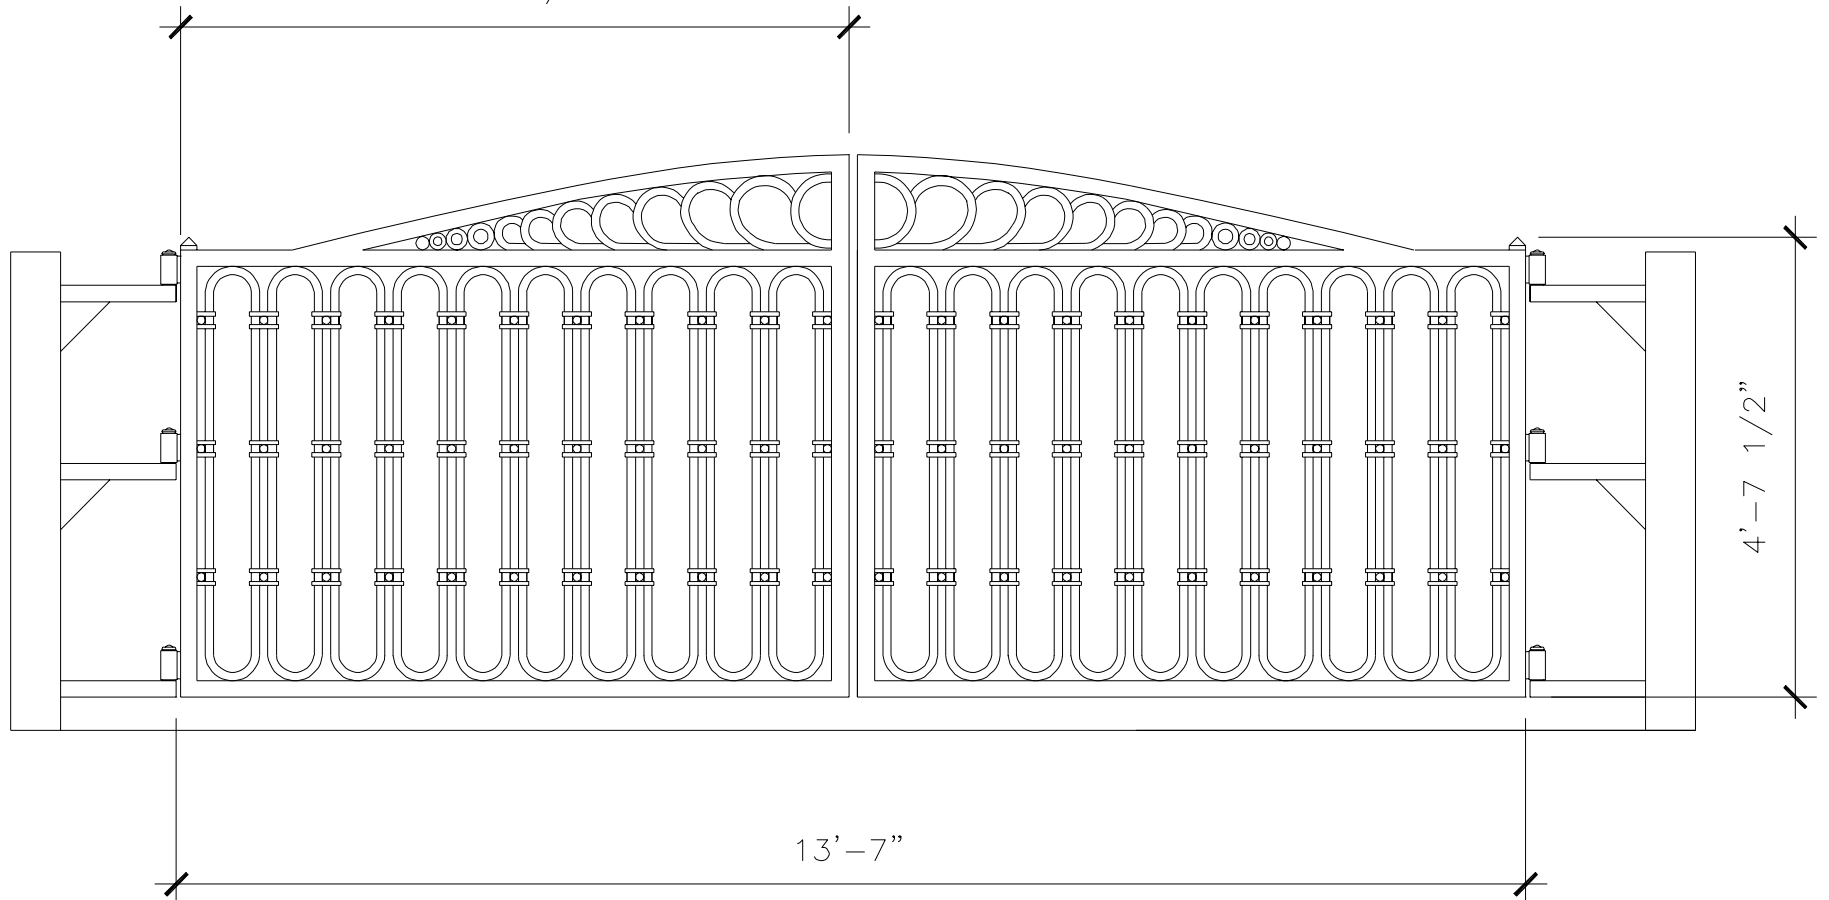

GATE

GA001

4'-4 3/4"

7'

RECOMMENDED MATERIALS

ALUMINUM
BRONZE

FINISHES

PAINTED, ANTIQUED
PATINA, BRUSHED, HAND RUBBED

GATE

GA002

6'-8 3/4"

4'-7 1/2"

13'-7"

RECOMMENDED MATERIALS

ALUMINUM
BRONZE

FINISHES