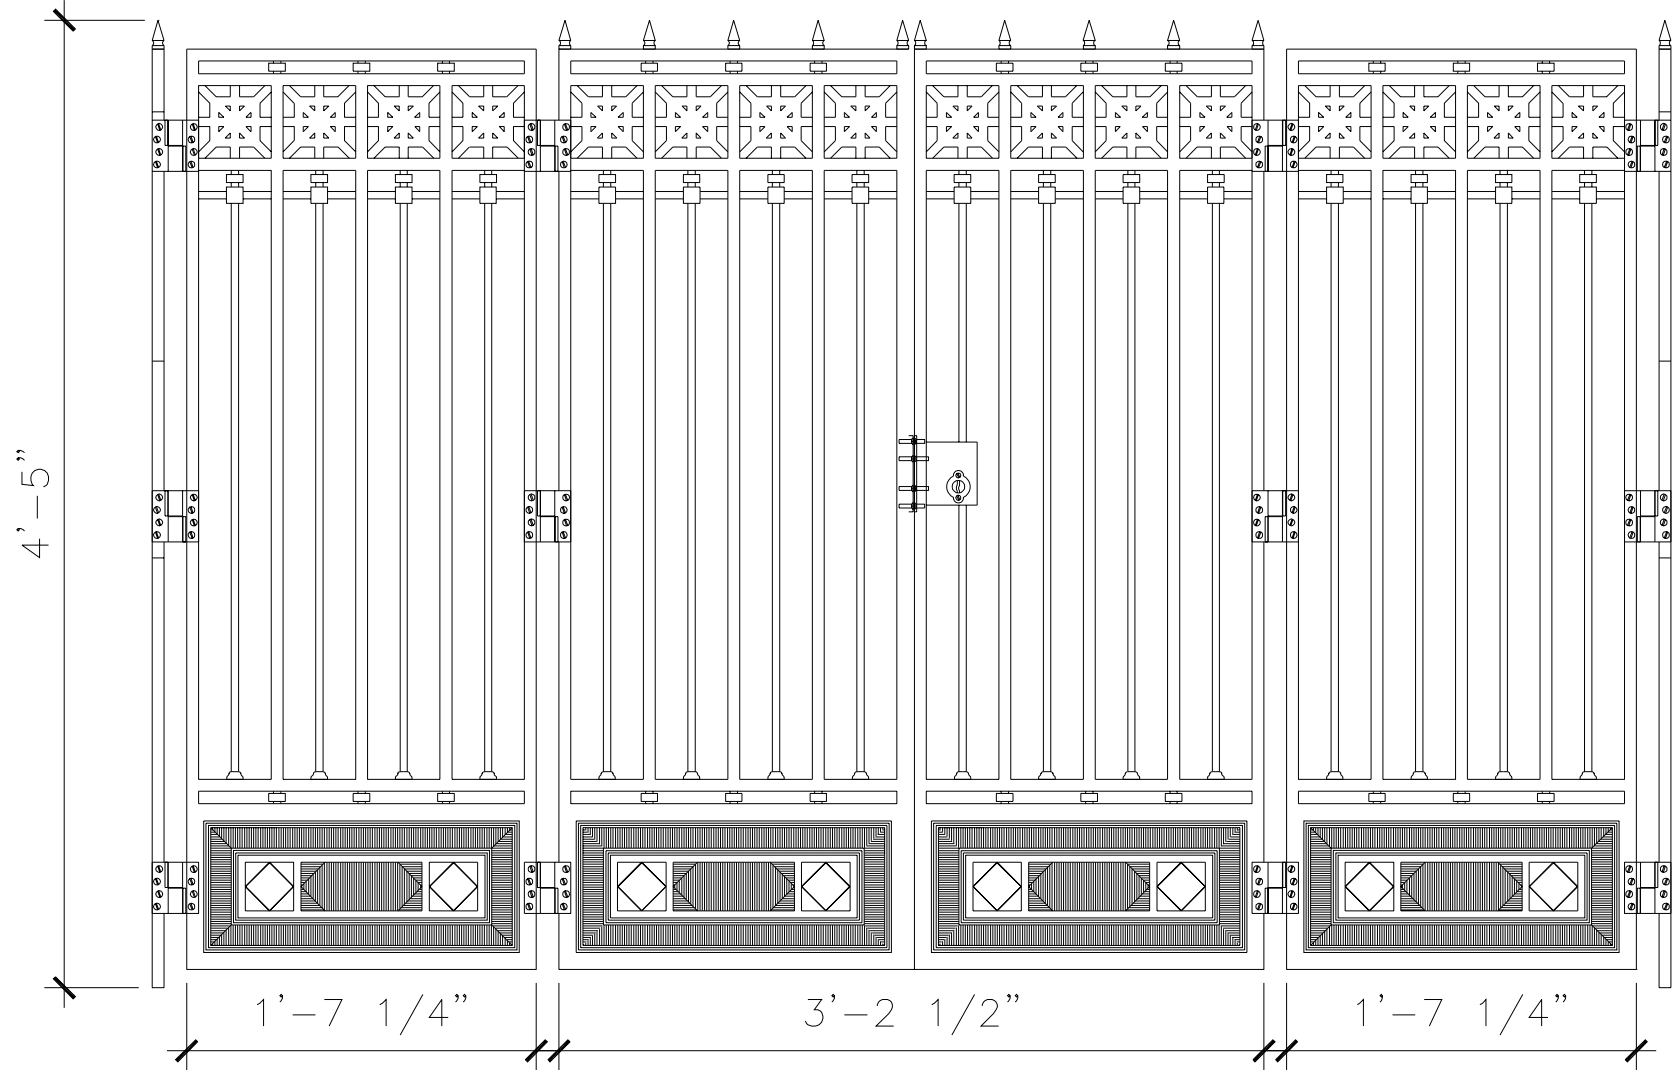

GATE

GA014

RECOMMENDED MATERIALS

FINISHES

ALUMINUM
BRONZE

PAINTED, ANTIQUED
PATINA, BRUSHED, HAND RUBBED