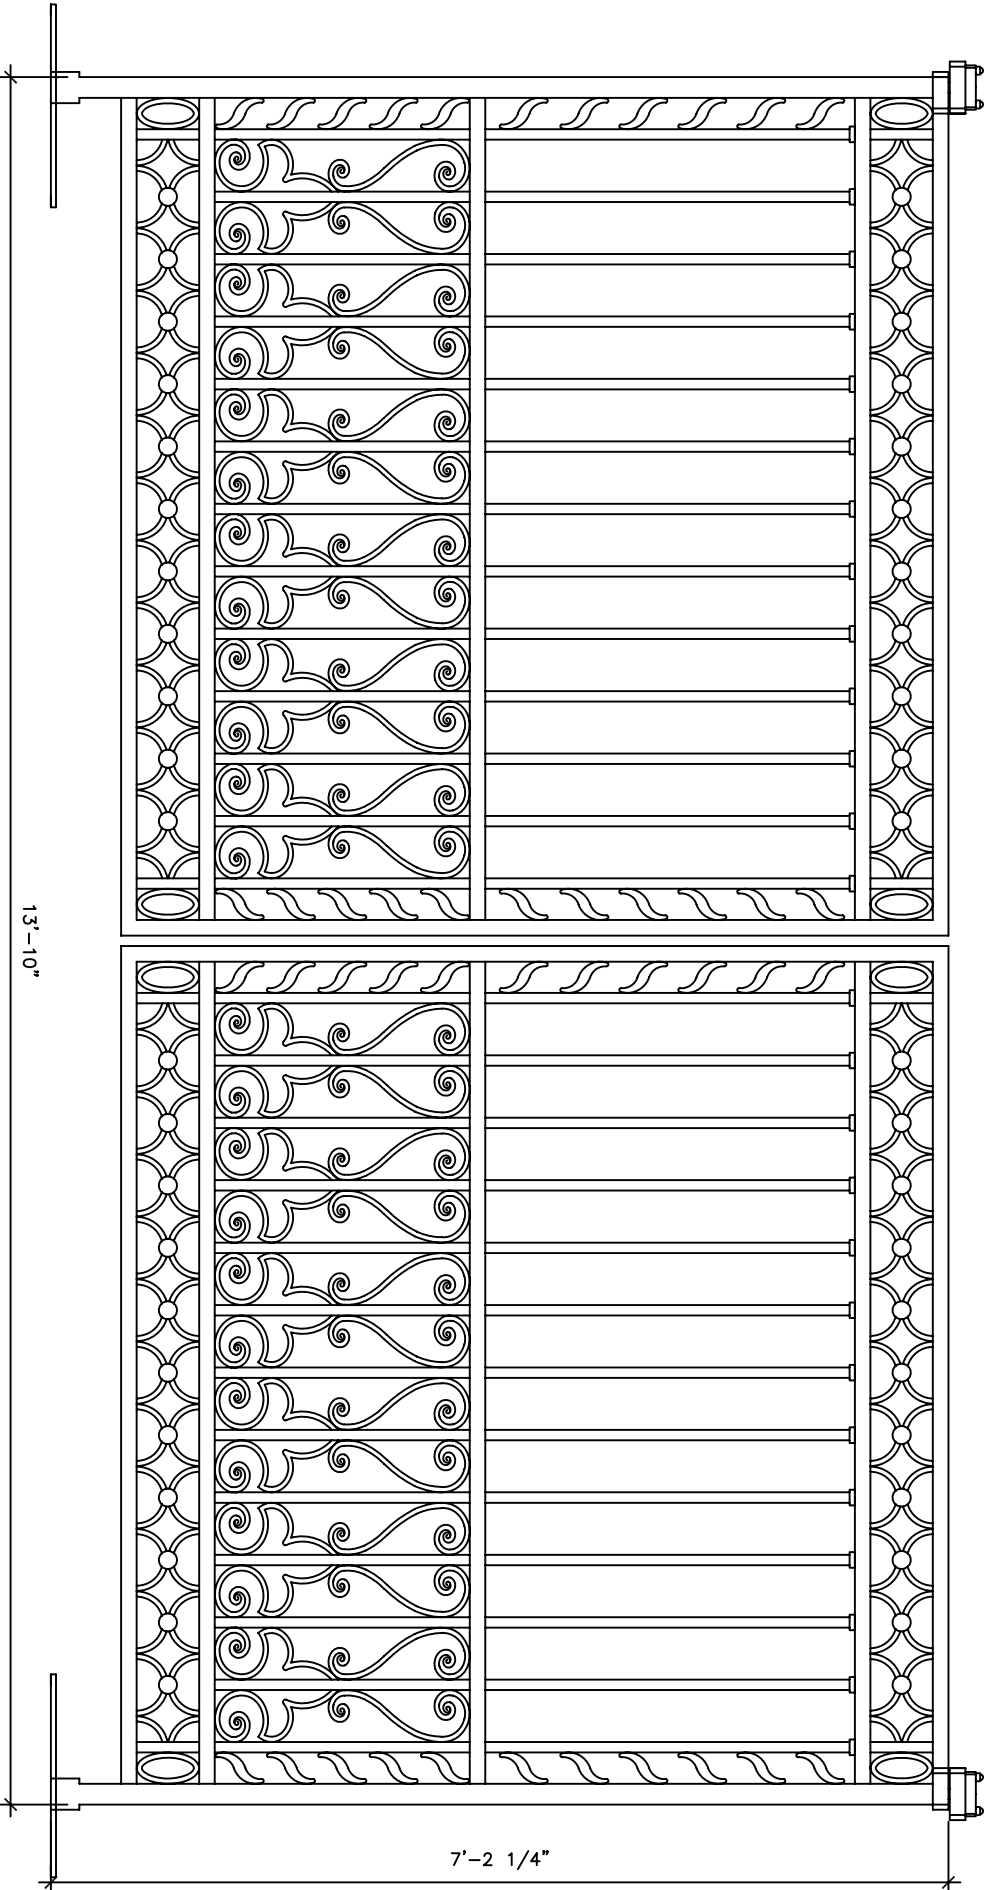

GATE

GA019

RECOMMENDED MATERIALS
IRON, ALUMINUM, BRONZE

FINISHES
PAINTED, ANTIQUED, PATINA, BRUSHED, HAND RUBBED

13'-10"

7'-2 1/4"

Design Credit:

Historical Arts & Casting, Inc. · 5580 West Bagley Park Road · West Jordan, Utah 84088 · (801) 280-2400 · www.historicalarts.com