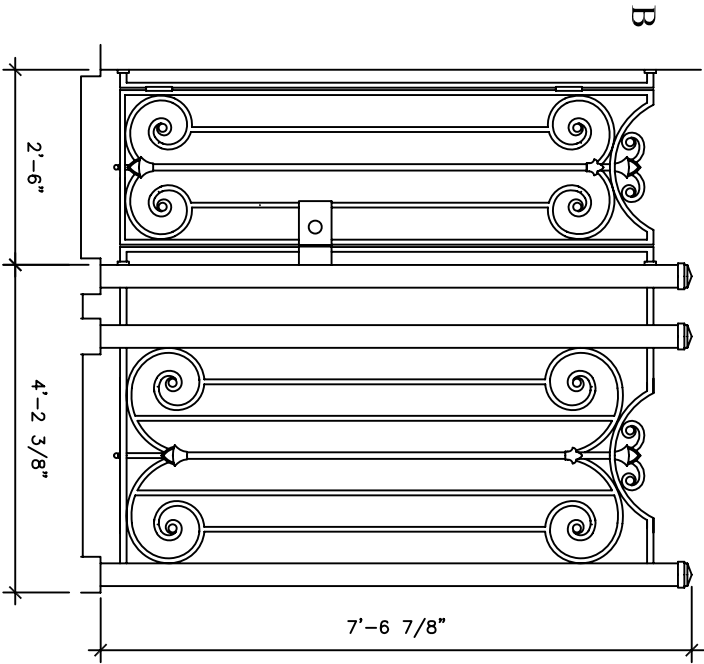

GATE

GA017A,B,C

RECOMMENDED MATERIALS
IRON, ALUMINUM, BRONZE

FINISHES
PAINTED, ANTIQUED, PATINA, BRUSHED, HAND RUBBED

Design Credit:

Historical Arts & Casting, Inc. · 5580 West Bagley Park Road · West Jordan, Utah 84088 · (801) 280-2400 · www.historicalarts.com