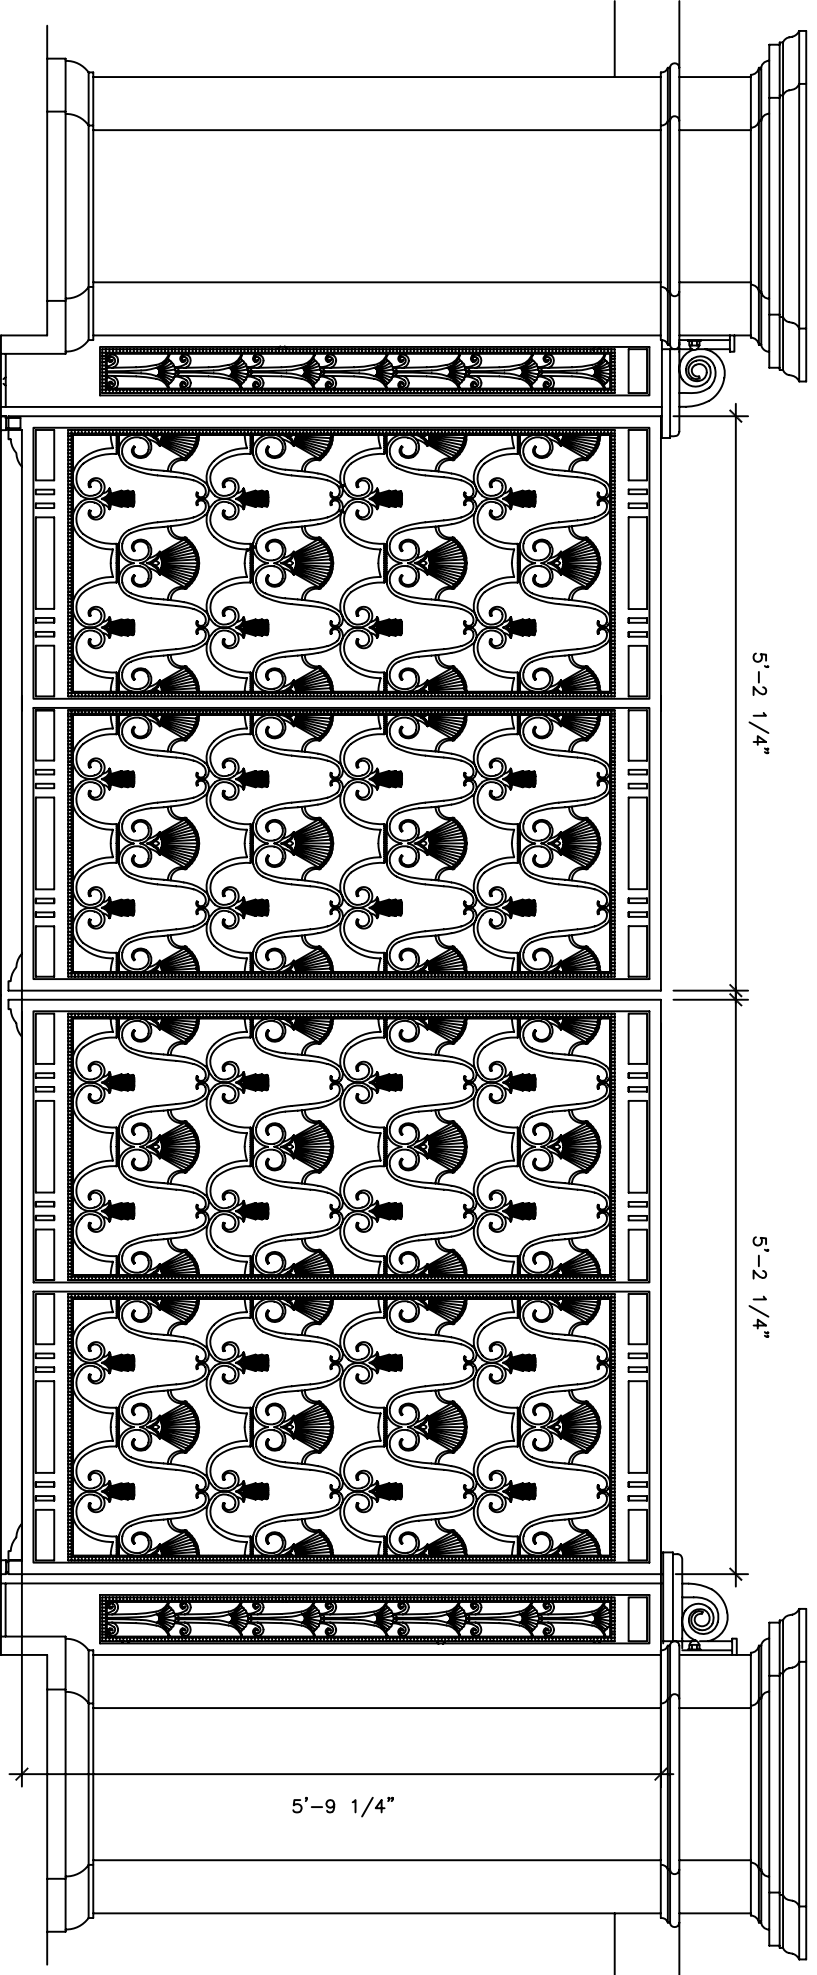

GATE

GA020

RECOMMENDED MATERIALS
IRON, ALUMINUM, BRONZE

FINISHES
PAINTED, ANTIQUED, PATINA, BRUSHED, HAND RUBBED

Design Credit:

Historical Arts & Casting, Inc. · 5580 West Bagley Park Road · West Jordan, Utah 84088 · (801) 280-2400 · www.historicalarts.com