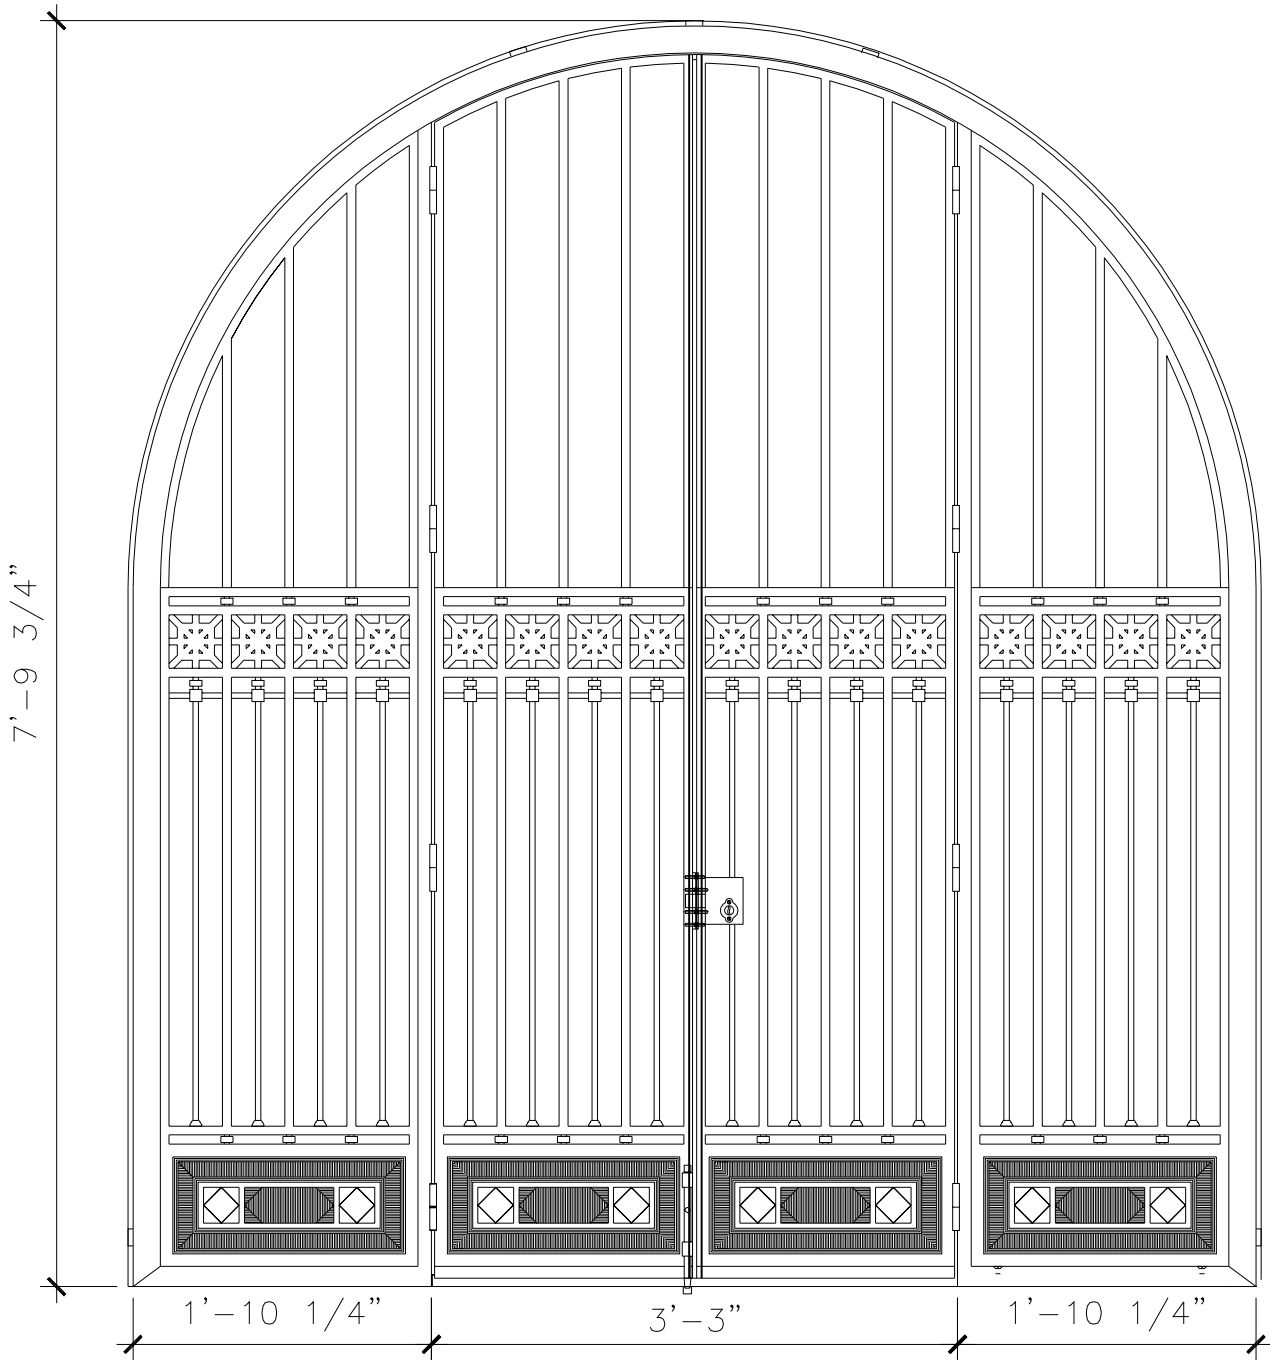

GATE

GA013

RECOMMENDED MATERIALS

IRON
ALUMINUM
BRONZE

FINISHES

PAINTED
PAINTED, ANTIQUED
PATINA, BRUSHED, HAND RUBBED