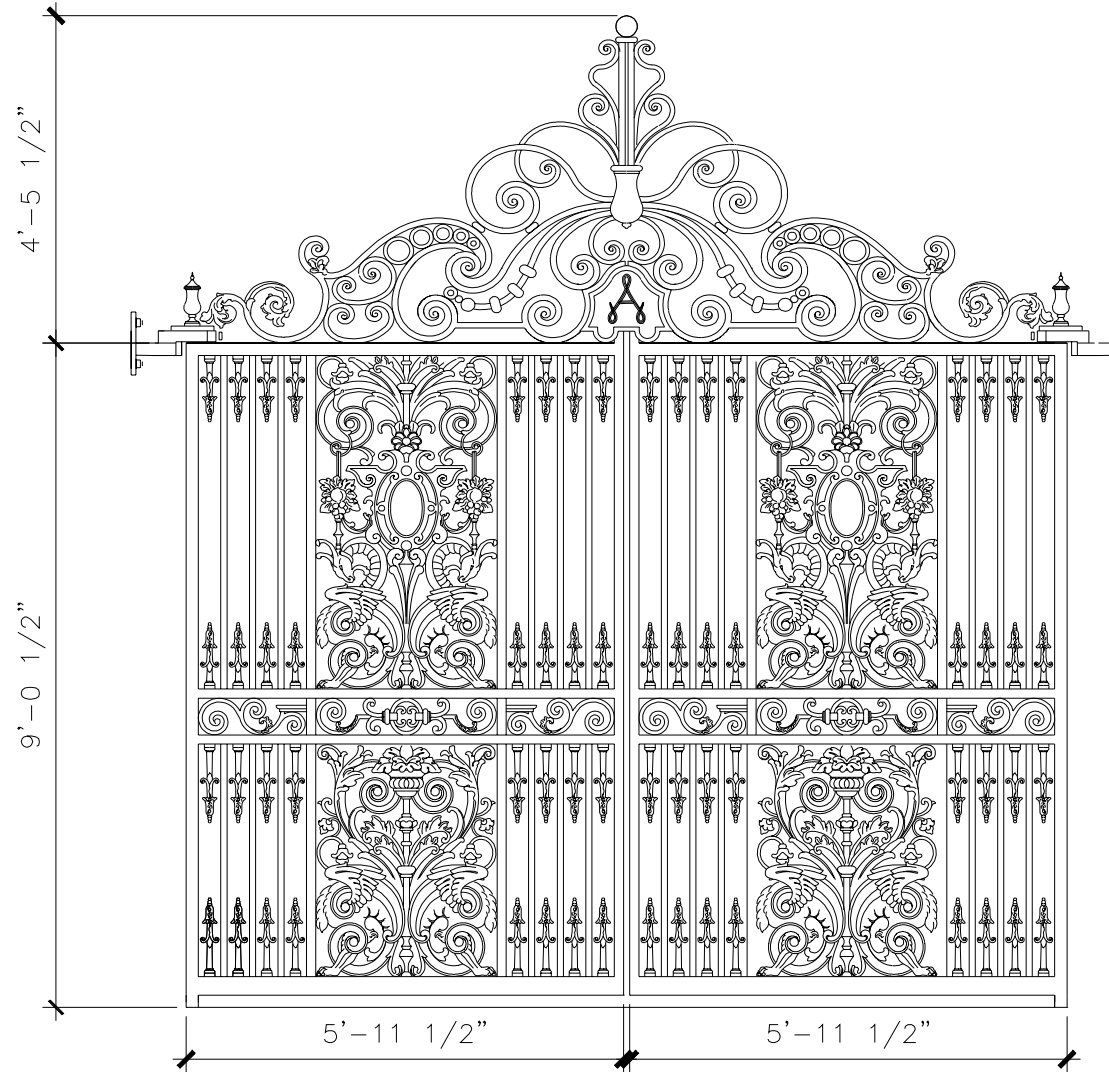

GATE

GA012

RECOMMENDED MATERIALS

ALUMINUM
BRONZE

FINISHES

PAINTED, ANTIQUED
PATINA, BRUSHED, HAND RUBBED

®