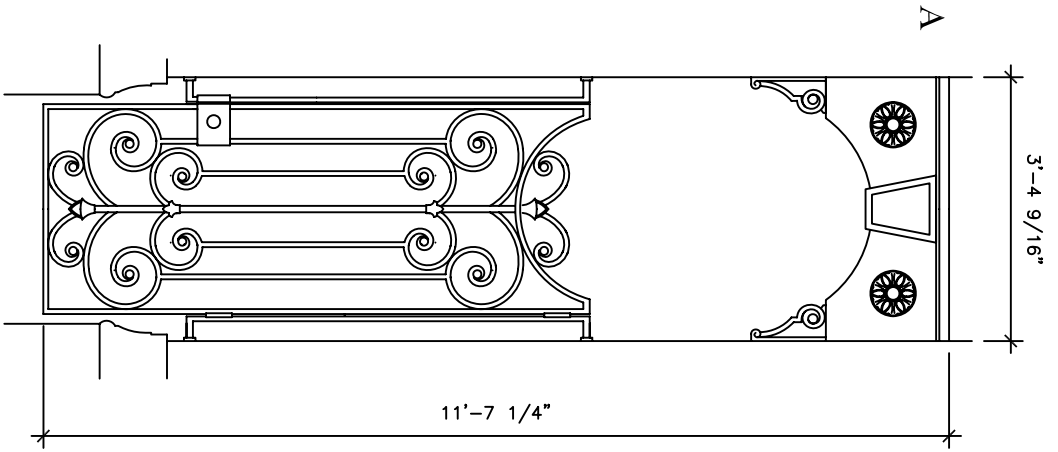

GATE

GA017A,B,C

RECOMMENDED MATERIALS
IRON, ALUMINUM, BRONZE

FINISHES
PAINTED, ANTIQUED, PATINA, BRUSHED, HAND RUBBED

Design Credit:

Historical Arts & Casting, Inc. · 5580 West Bagley Park Road · West Jordan, Utah 84088 · (801) 280-2400 · www.historicalarts.com