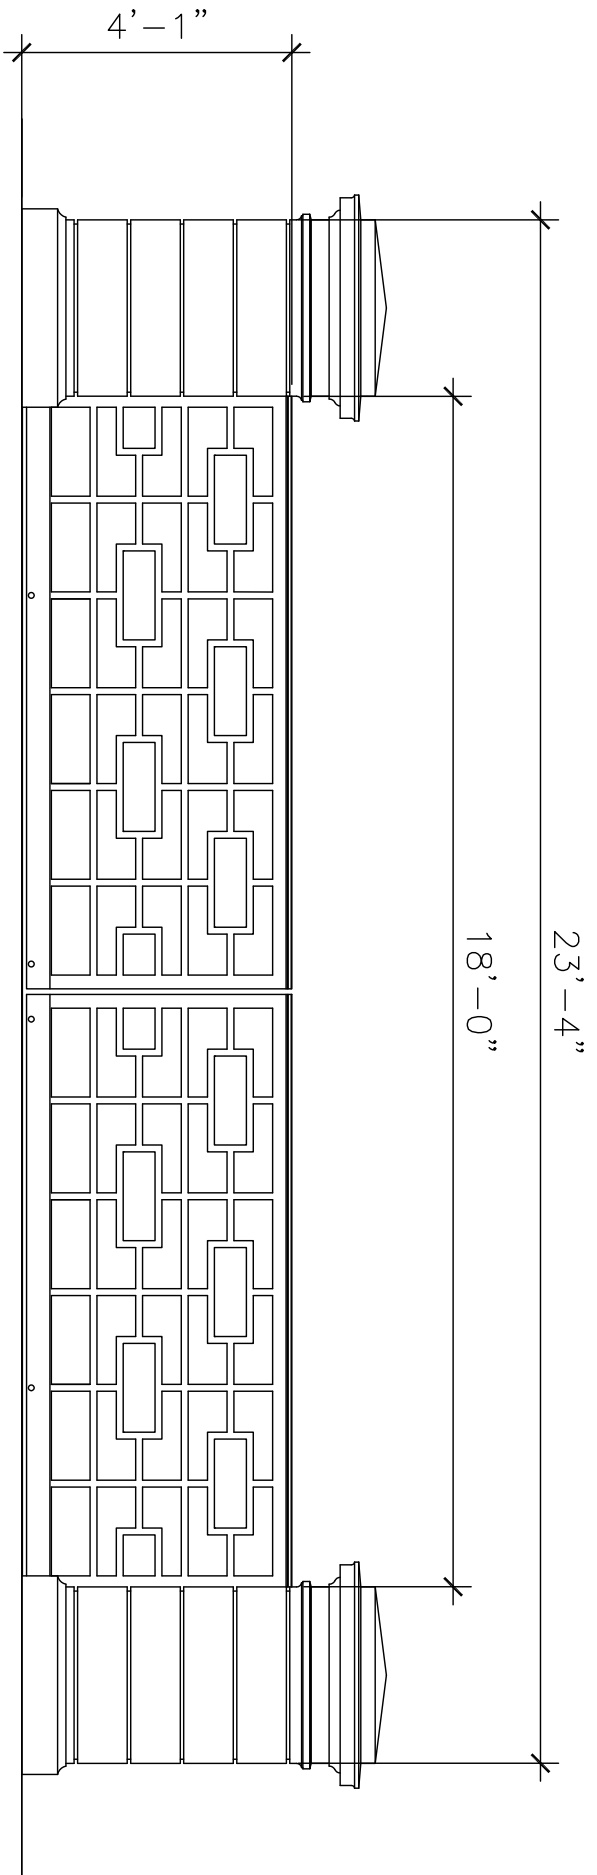

GATE

GA023

RECOMMENDED MATERIALS
IRON, ALUMINUM, BRONZE

FINISHES
PAINTED, ANTIQUED, PATINA, BRUSHED, HAND RUBBED