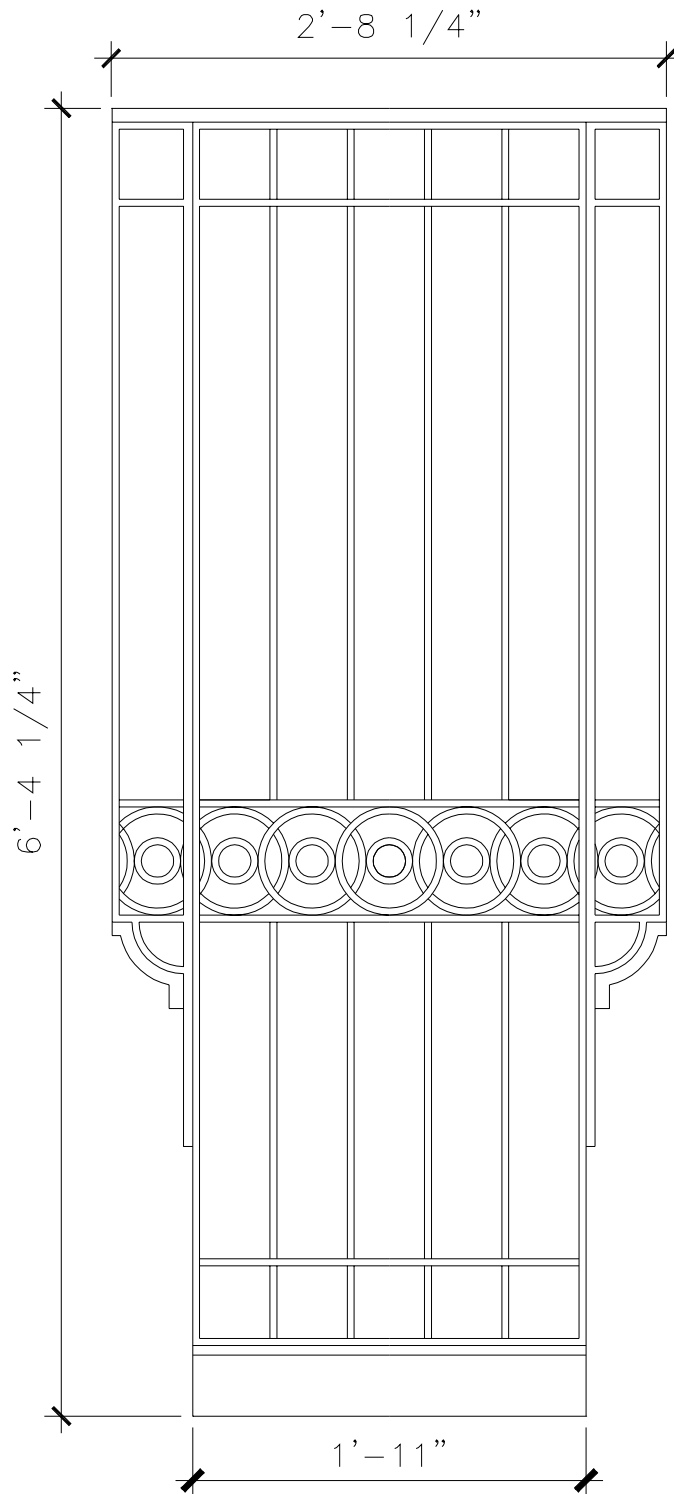

RECOMMENDED MATERIALS

IRON
ALUMINUM
BRONZE

FINISHES

PAINTED
PAINTED, ANTIQUED
PATINA, BRUSHED, HAND RUBBED