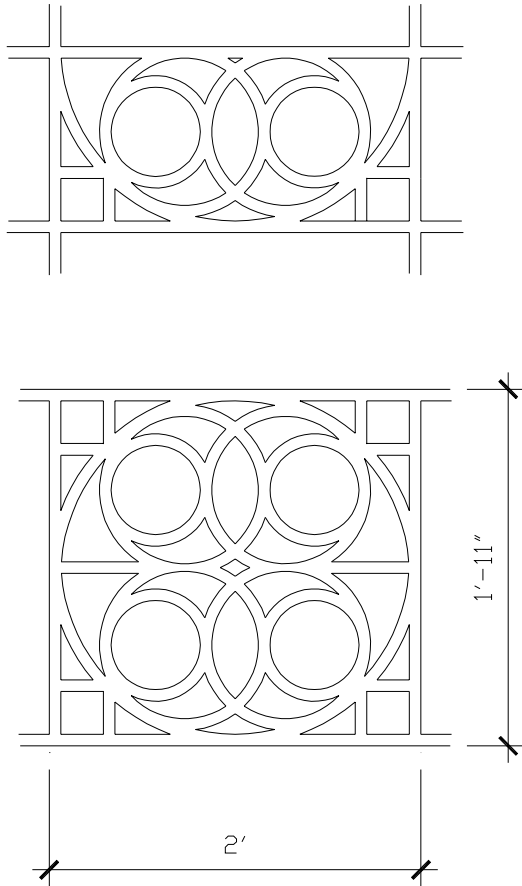

RECOMMENDED MATERIALS

IRON
ALUMINUM
BRONZE

FINISHES

PAINTED
PAINTED, ANTIQUED
PATINA, BRUSHED, HAND RUBBED