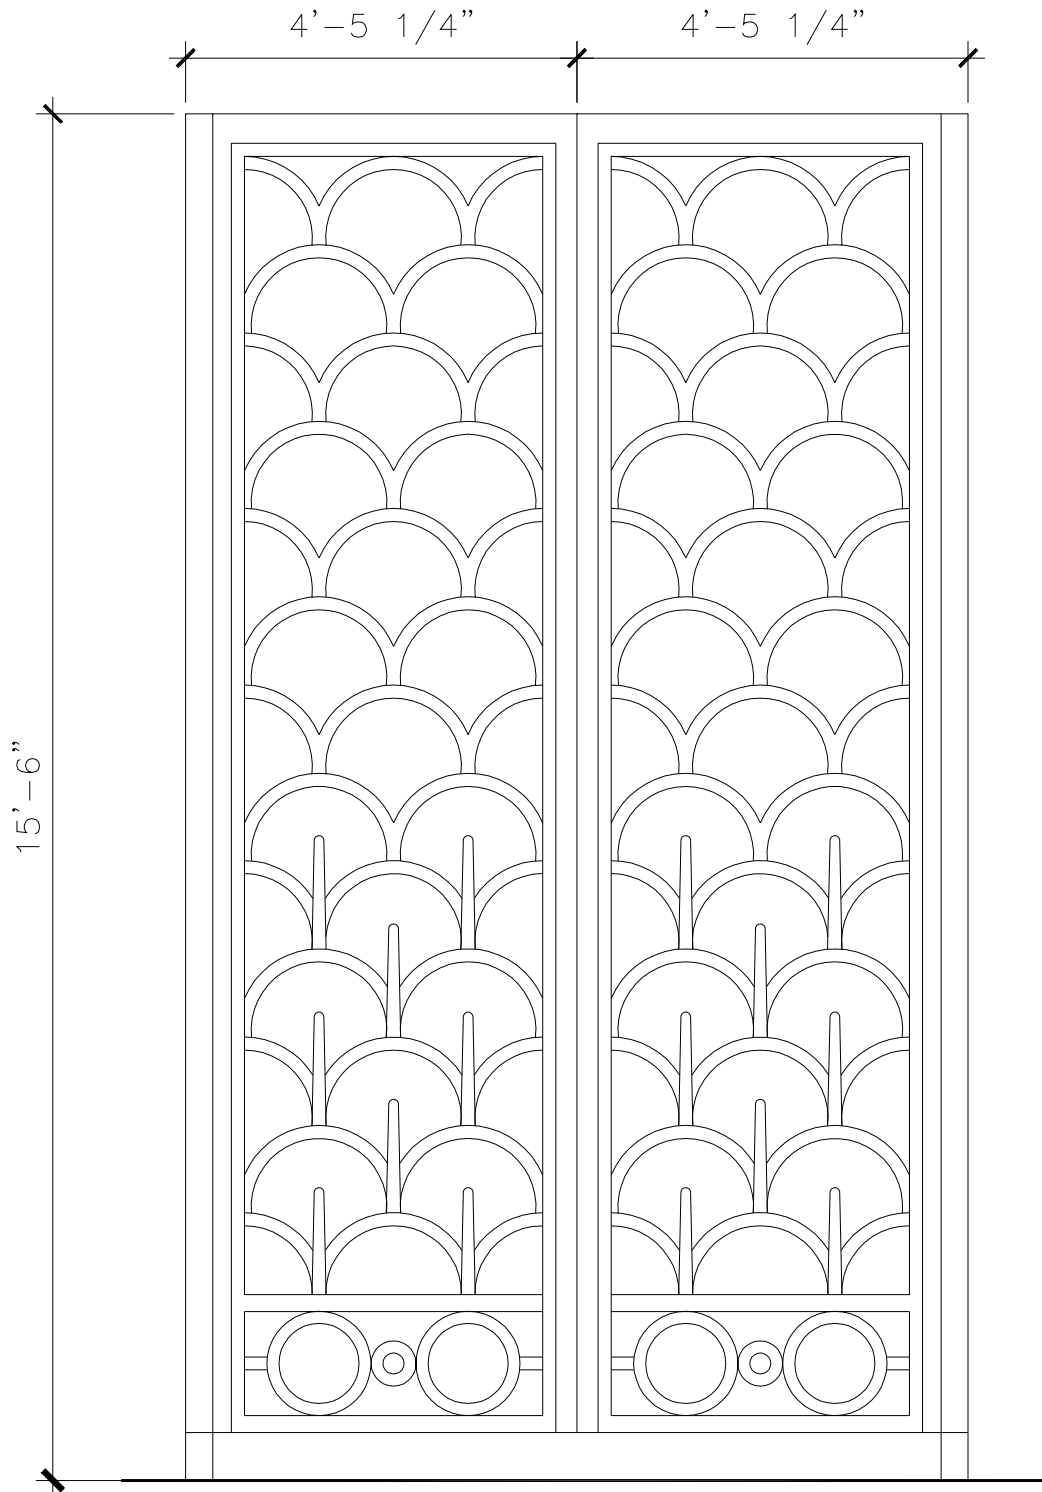

GATE

GA007

RECOMMENDED MATERIALS

IRON
ALUMINUM
BRONZE

FINISHES

PAINTED
PAINTED, ANTIQUED
PATINA, BRUSHED, HAND RUBBED