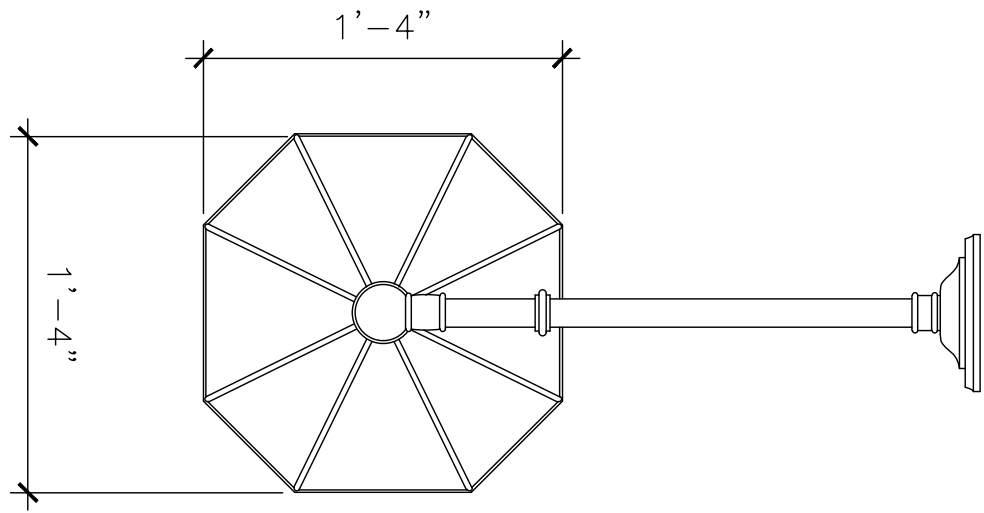

WALL BRACKET LIGHT FIXTURE

LF197

RECOMMENDED MATERIALS
ALUMINUM, BRONZE

FINISHES
PAINTED, ANTIQUED, PATINA, BRUSHED, HAND RUBBED