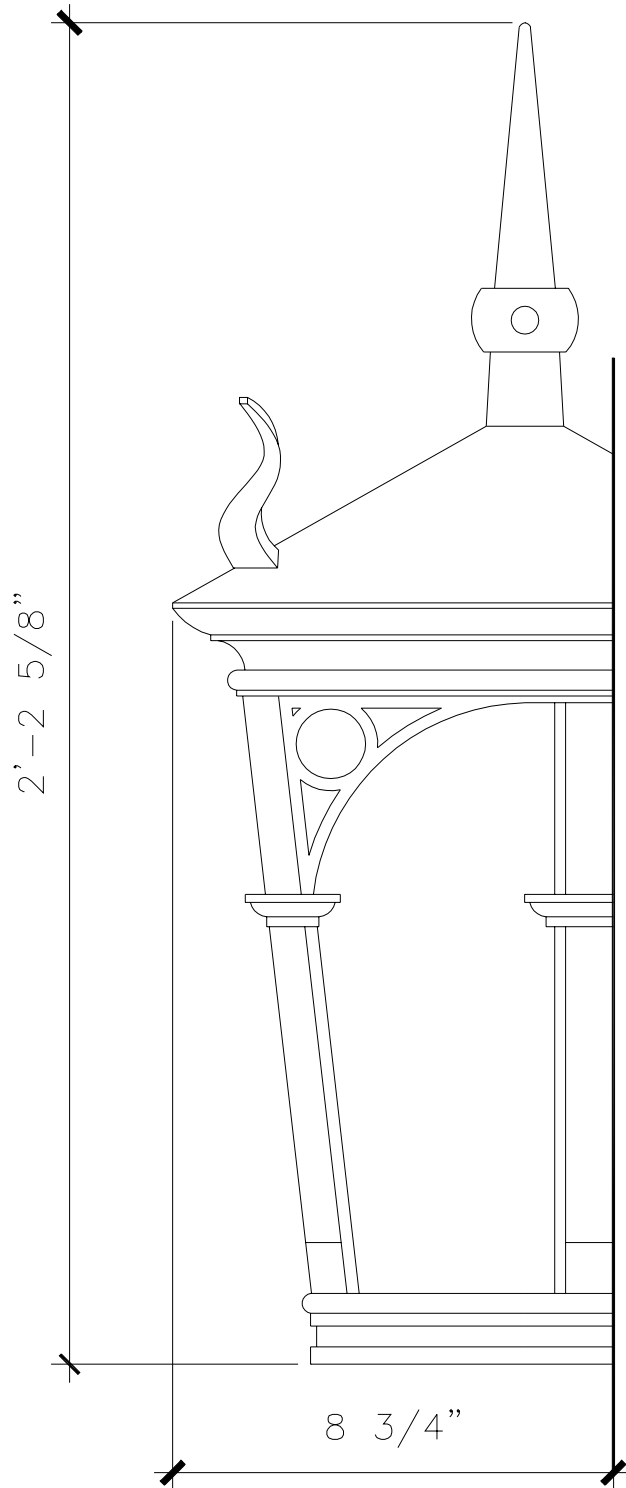

# WALL BRACKET LANTERN

LF067A

RECOMMENDED MATERIALS  
ALUMINUM, BRONZE

FINISHES  
PAINTED, ANTIQUED, PATINA, BRUSHED, HAND RUBBED

RECOMMENDED MATERIALS

ALUMINUM  
BRONZE

FINISHES

PAINTED, ANTIQUED  
PATINA, BRUSHED, HAND RUBBED