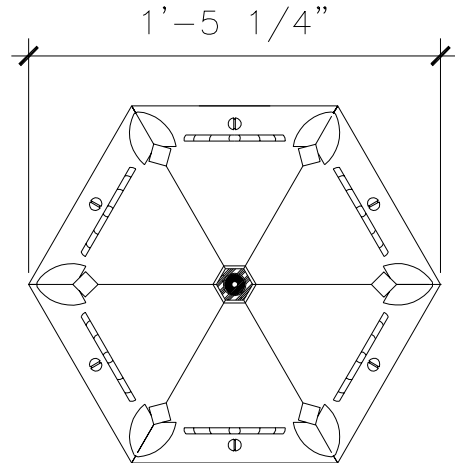

PENDANT LAMP

LF066B

RECOMMENDED MATERIALS

ALUMINUM
BRONZE

FINISHES

PAINTED, ANTIQUED
PATINA, BRUSHED, HAND RUBBED