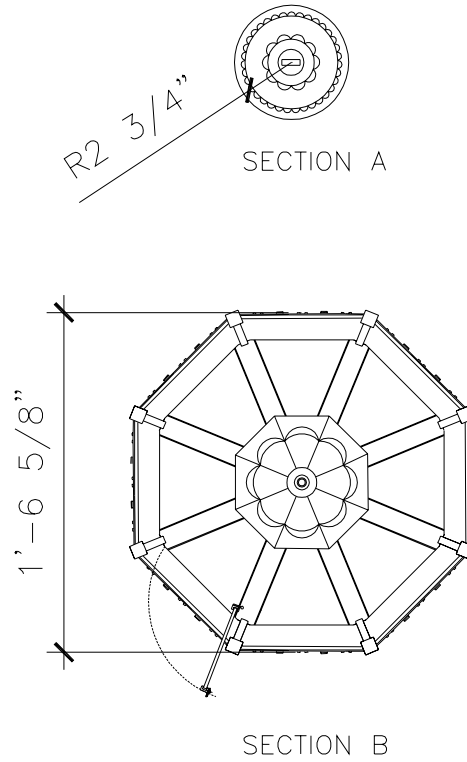

PENDANT LAMP

LF015

RECOMMENDED MATERIALS

ALUMINUM
BRONZE

FINISHES

PAINTED, ANTIQUED
PATINA, BRUSHED, HAND RUBBED