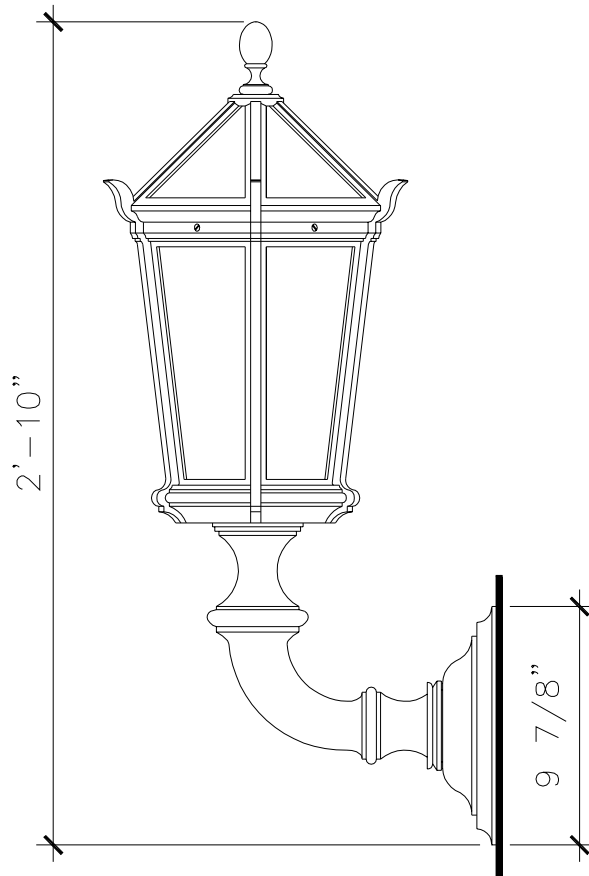

WALL BRACKET LANTERN

LF117

RECOMMENDED MATERIALS

ALUMINUM
BRONZE

FINISHES

PAINTED, ANTIQUED
PATINA, BRUSHED, HAND RUBBED