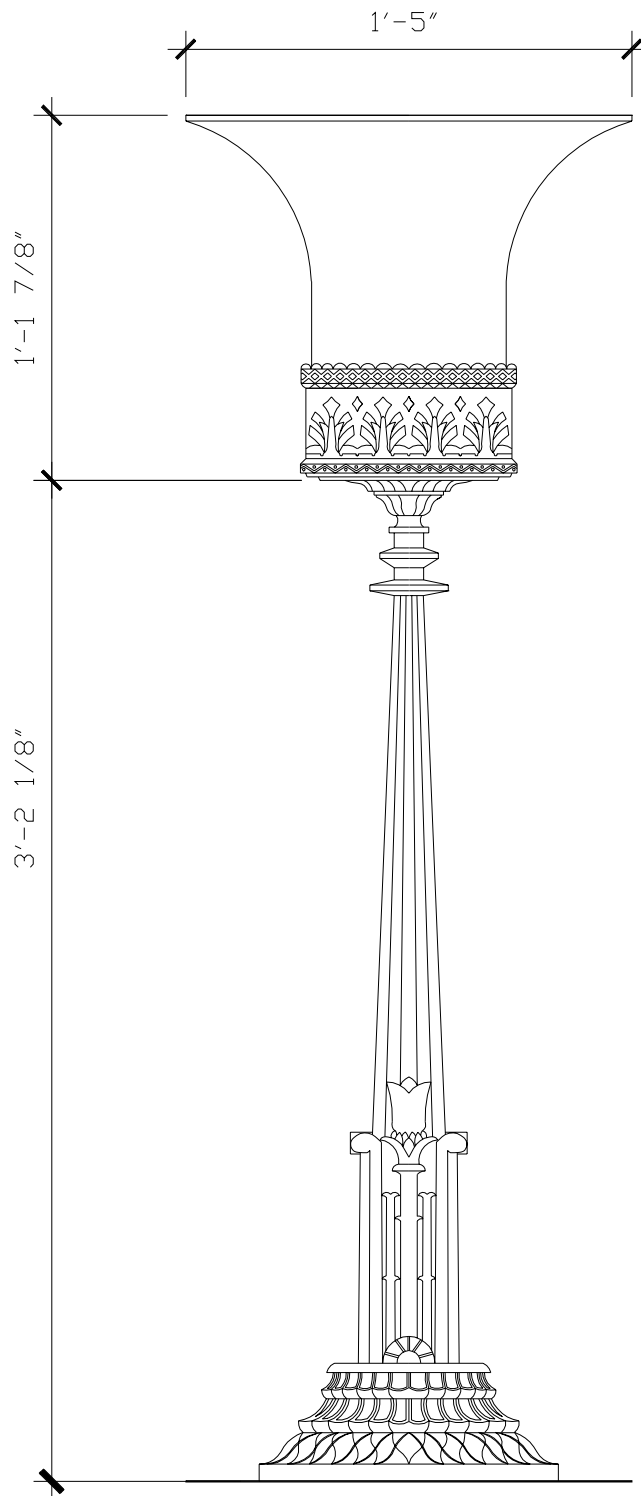

# WALL BRACKET LANTERN

LF057B

**RECOMMENDED MATERIALS**  
ALUMINUM, BRONZE

**FINISHES**  
PAINTED, ANTIQUED, PATINA, BRUSHED, HAND RUBBED

RECOMMENDED MATERIALS

ALUMINUM  
BRONZE

FINISHES

PAINTED, ANTIQUED  
PATINA, BRUSHED, HAND RUBBED