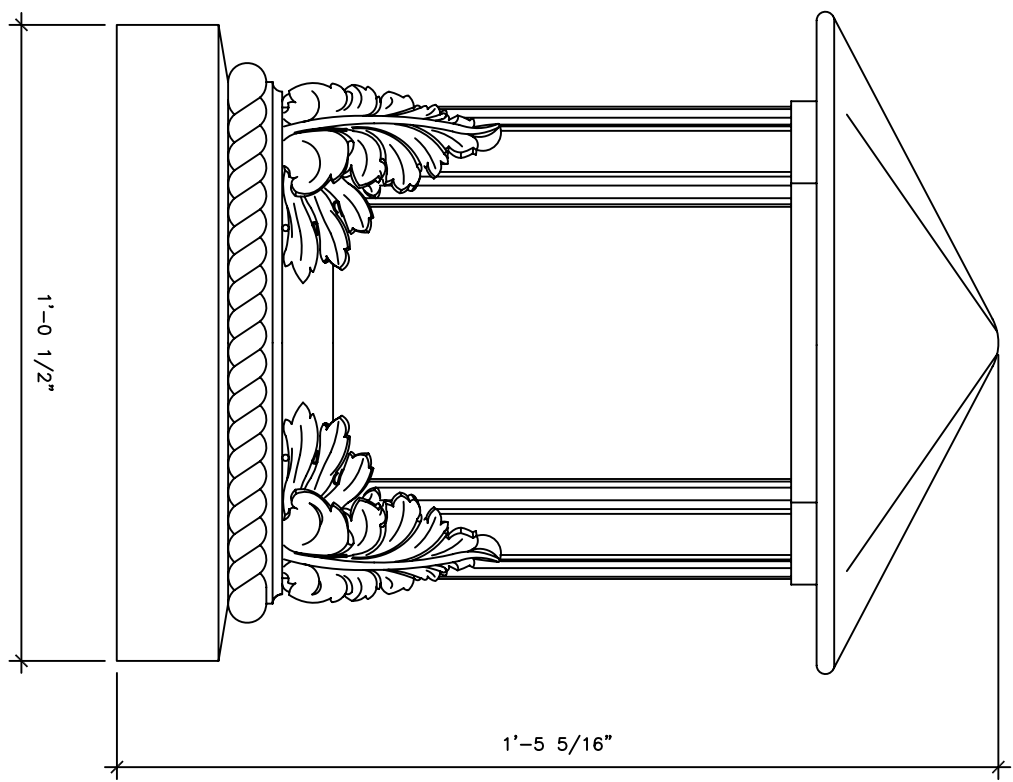

# PEDESTAL LANTERN

LF154

TOP VIEW

RECOMMENDED MATERIALS      FINISHES  
ALUMINUM, BRONZE      PAINTED, ANTIQUED, PATINA, BRUSHED, HAND RUBBED

RECOMMENDED MATERIALS  
ALUMINUM, BRONZE

FINISHES  
PAINTED, ANTIQUED, PATINA, BRUSHED, HAND RUBBED