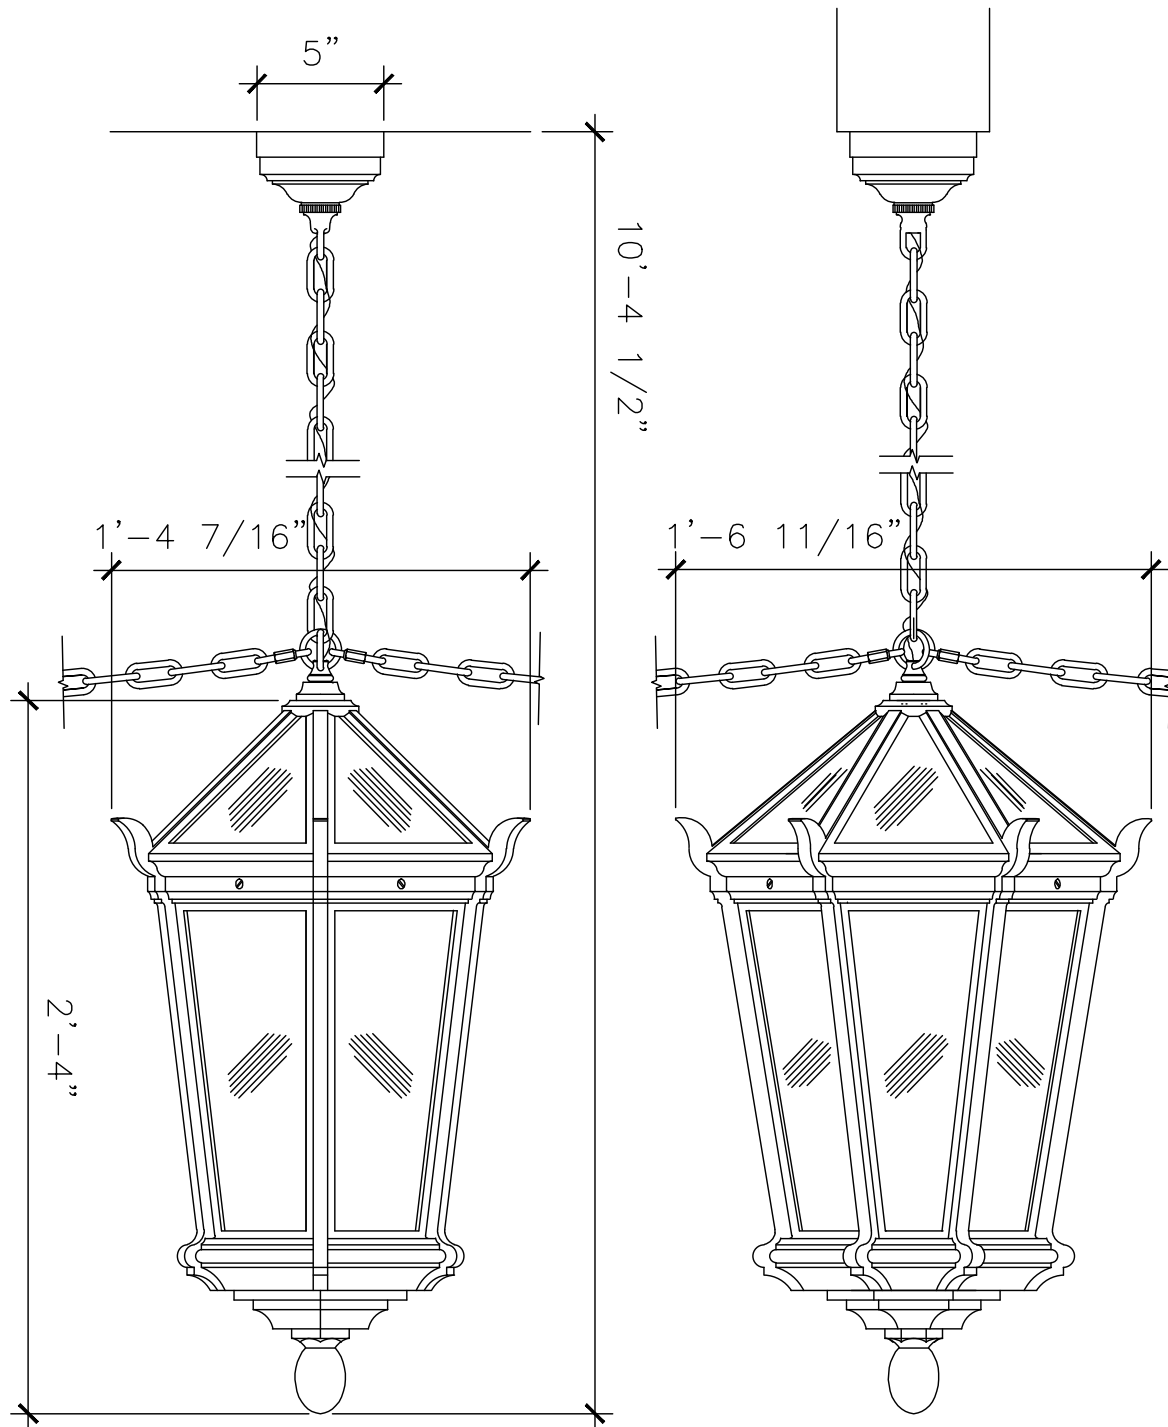

PENDANT LIGHT FIXTURE

LF188B

RECOMMENDED MATERIALS
ALUMINUM, BRONZE

FINISHES
PAINTED, ANTIQUED, PATINA, BRUSHED, HAND RUBBED