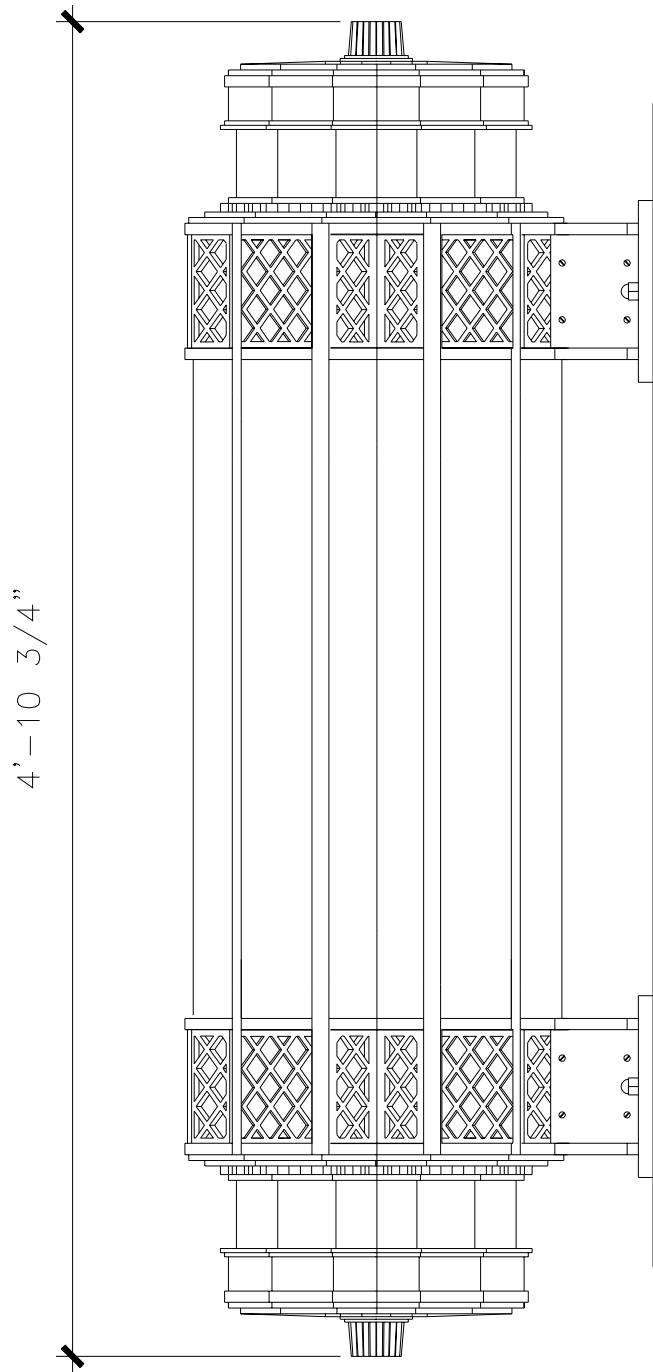

# WALL BRACKET LANTERN

LF088