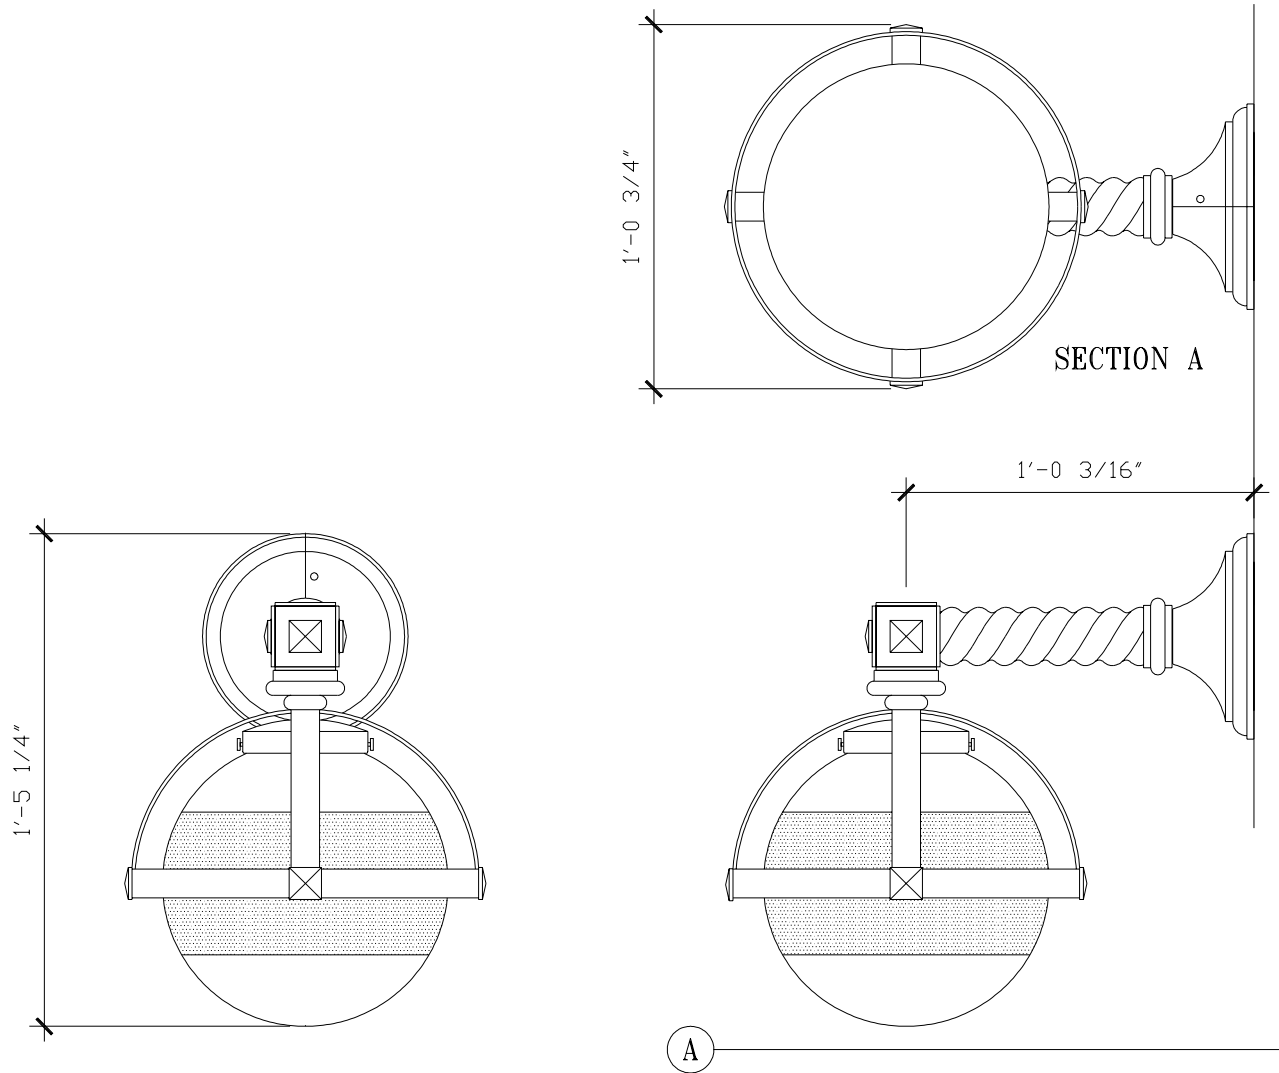

WALL BRACKET LANTERN

LF137A

RECOMMENDED MATERIALS

ALUMINUM
BRONZE

FINISHES

PAINTED, ANTIQUED
PATINA, BRUSHED, HAND RUBBED