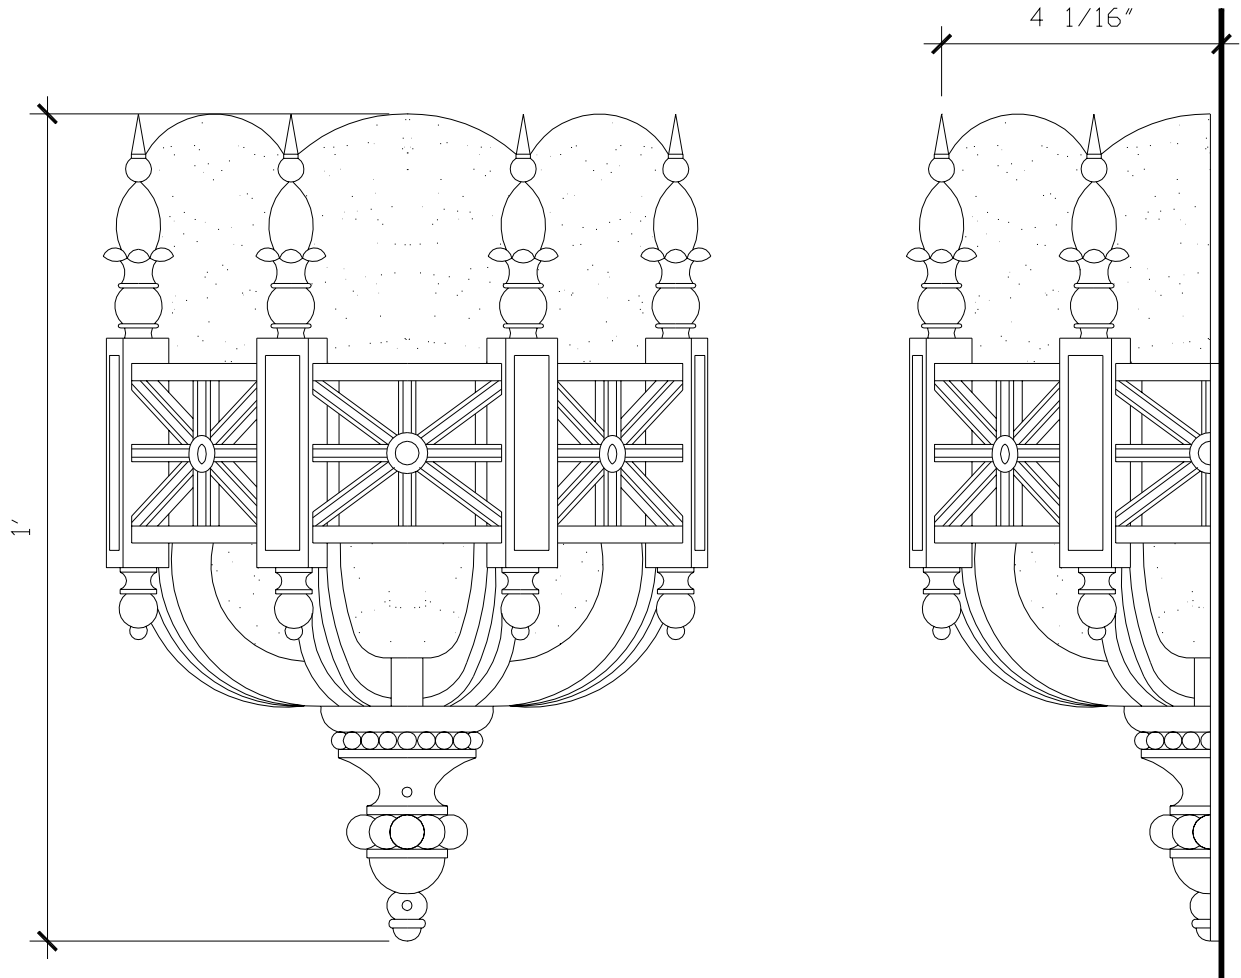

WALL SCONCE

LF019

RECOMMENDED MATERIALS

ALUMINUM
BRONZE

FINISHES

PAINTED, ANTIQUED
PATINA, BRUSHED, HAND RUBBED