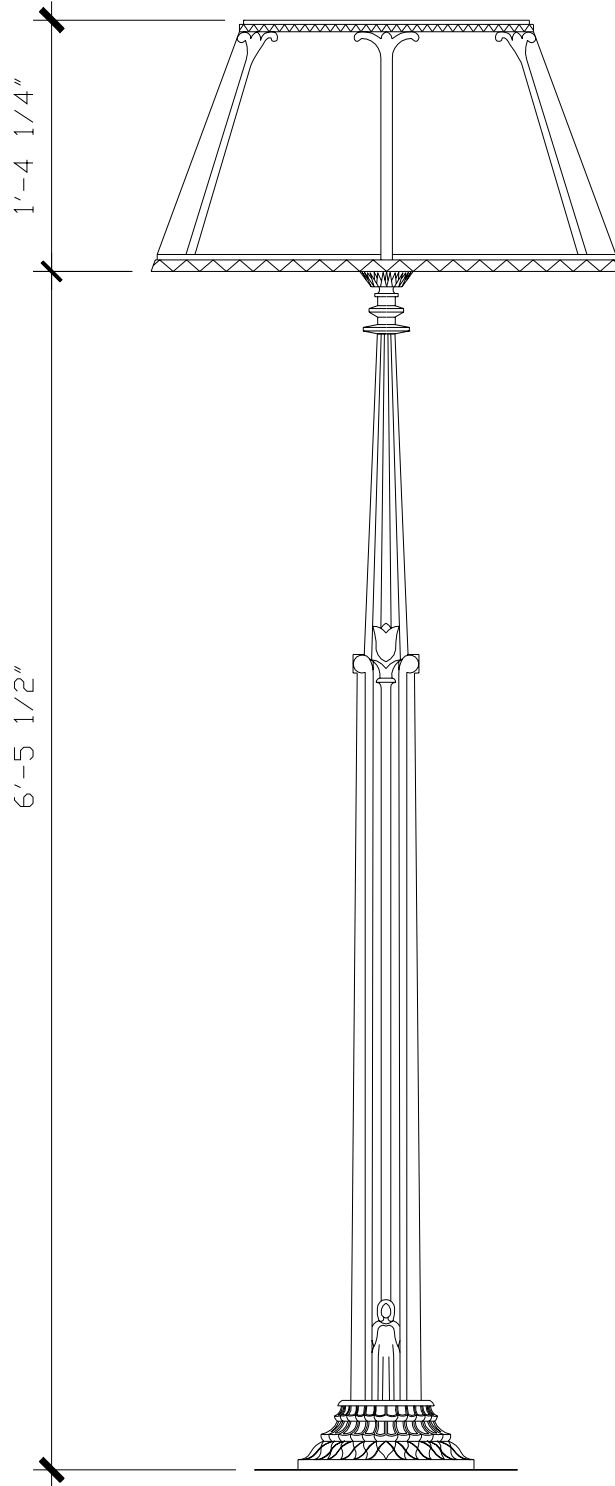

# FLOOR LAMP

LF059A

RECOMMENDED MATERIALS  
ALUMINUM, BRONZE

FINISHES  
PAINTED, ANTIQUED, PATINA, BRUSHED, HAND RUBBED

FLOOR LAMP

LF060

RECOMMENDED MATERIALS

ALUMINUM  
BRONZE