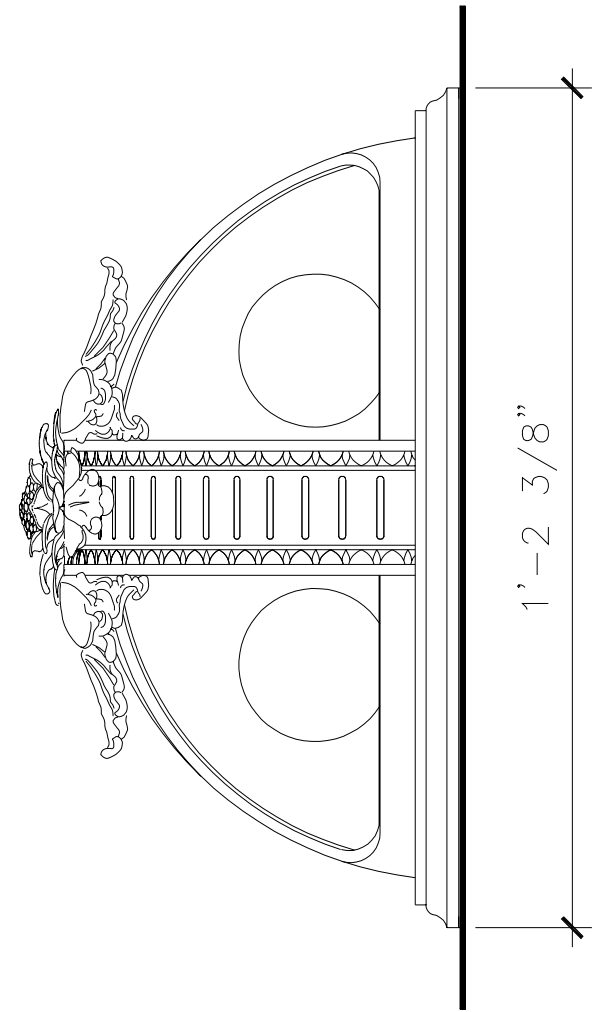

WALL SCONCE

LF124

1'-2 3/8"

1'-2 3/8"

RECOMMENDED MATERIALS

ALUMINUM
BRONZE

FINISHES

PAINTED, ANTIQUED
PATINA, BRUSHED, HAND RUBBED