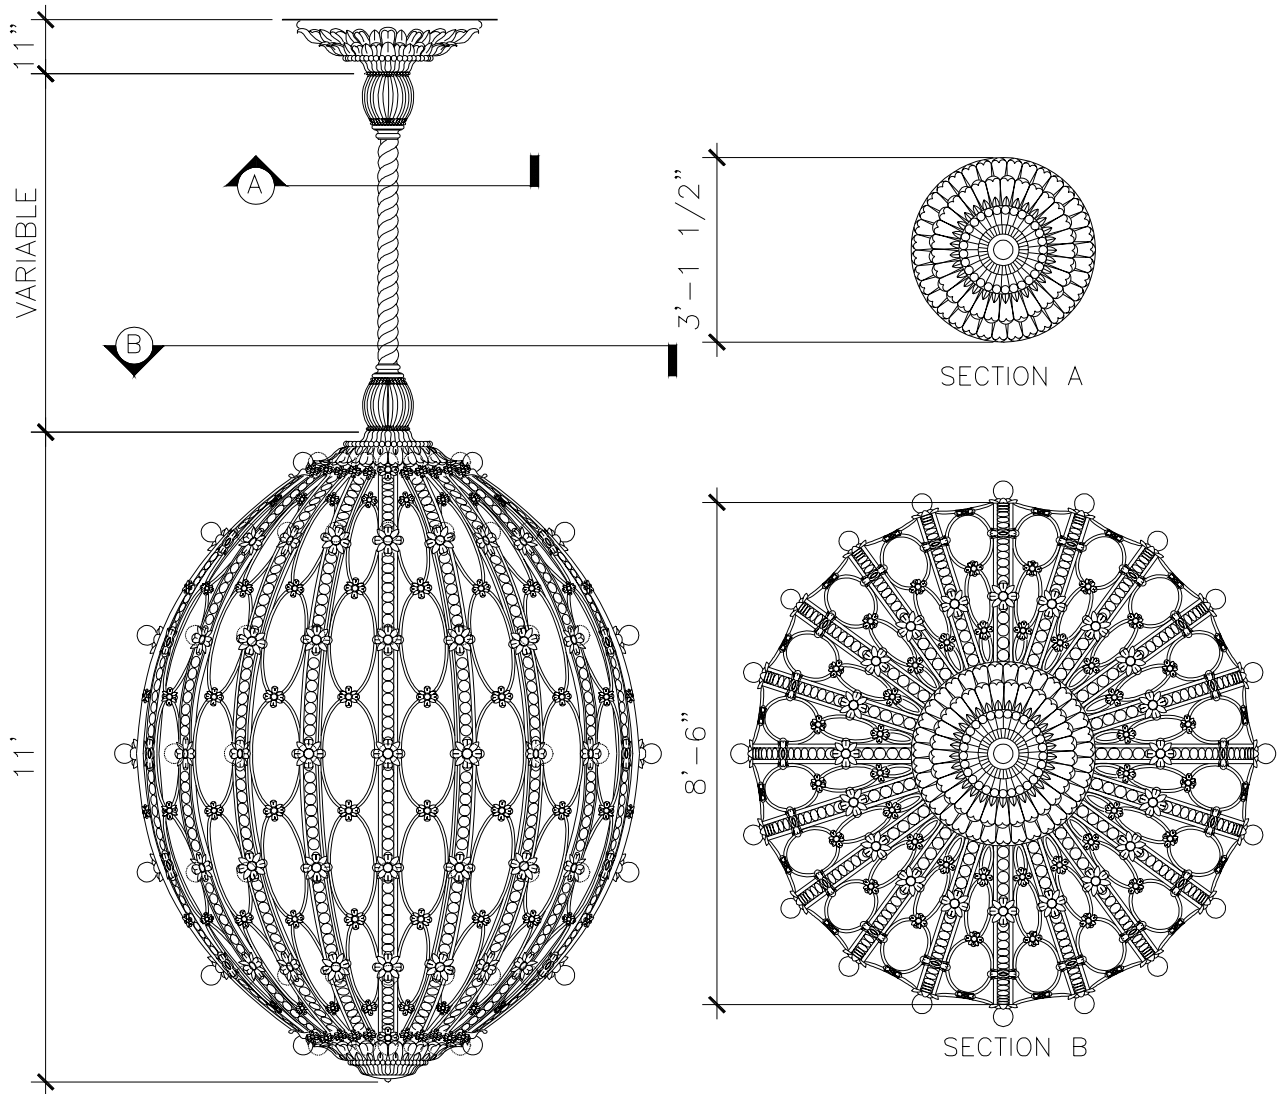

## FINISHES

PAINTED, ANTIQUED  
PATINA, BRUSHED, HAND RUBBED

PENDANT LAMP

LF015

RECOMMENDED MATERIALS

ALUMINUM  
BRONZE

FINISHES

PAINTED, ANTIQUED  
PATINA, BRUSHED, HAND RUBBED