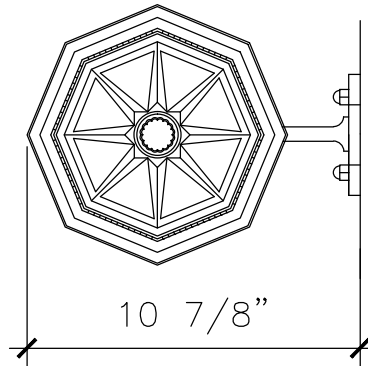

WALL BRACKET FIXTURE

LF087A

RECOMMENDED MATERIALS
ALUMINUM, BRONZE

FINISHES
PAINTED, ANTIQUED, PATINA, BRUSHED, HAND RUBBED