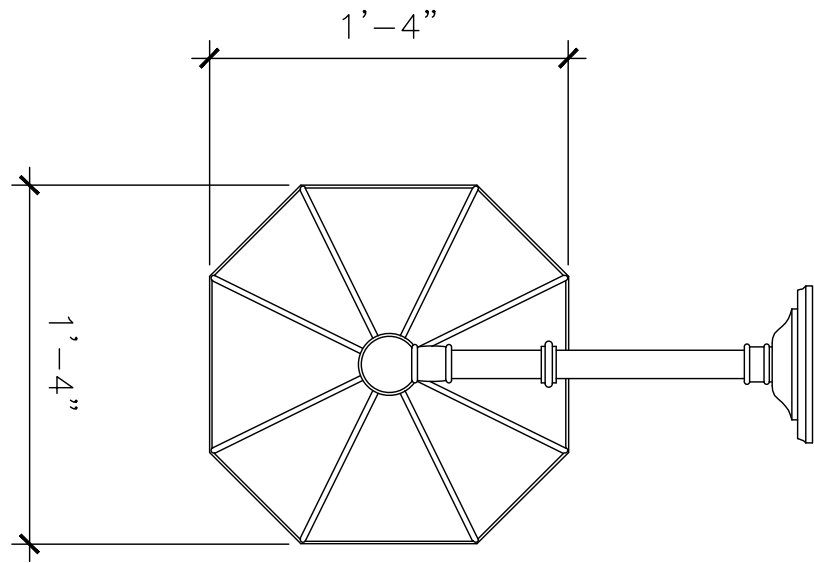

SMALL WALL BRACKET FIXTURE

LF197A

RECOMMENDED MATERIALS
ALUMINUM, BRONZE

FINISHES
PAINTED, ANTIQUED, PATINA, BRUSHED, HAND RUBBED