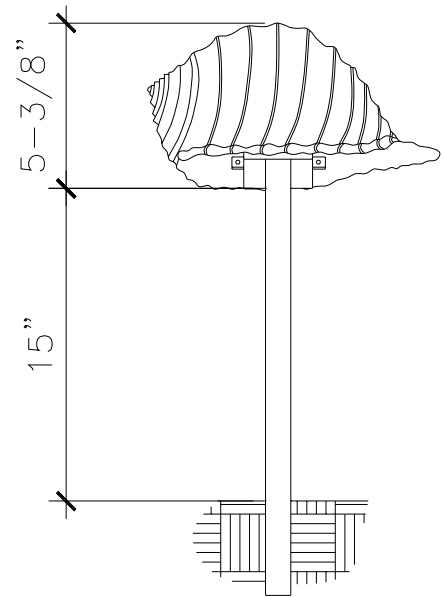

RECOMMENDED MATERIALS

ALUMINUM
BRONZE

FINISHES

PAINTED, ANTIQUED
PATINA, BRUSHED, HAND RUBBED