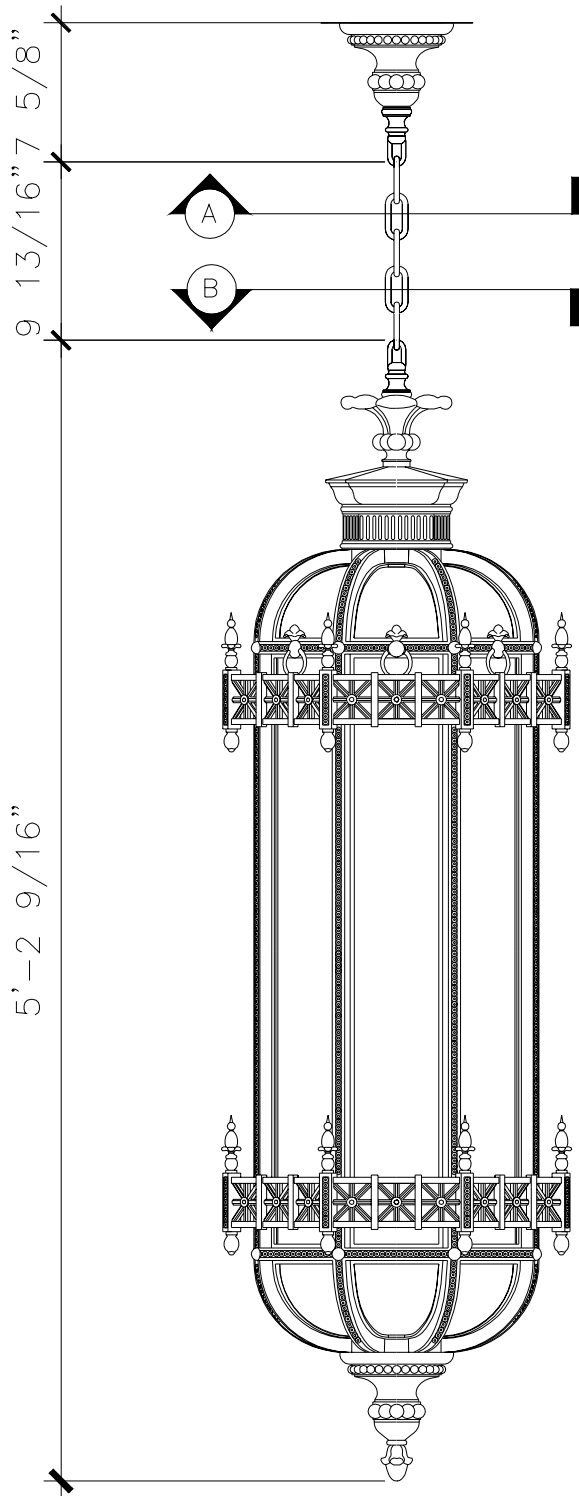

PENDANT LAMP

LF015

RECOMMENDED MATERIALS

ALUMINUM
BRONZE

FINISHES

PAINTED, ANTIQUED
PATINA, BRUSHED, HAND RUBBED