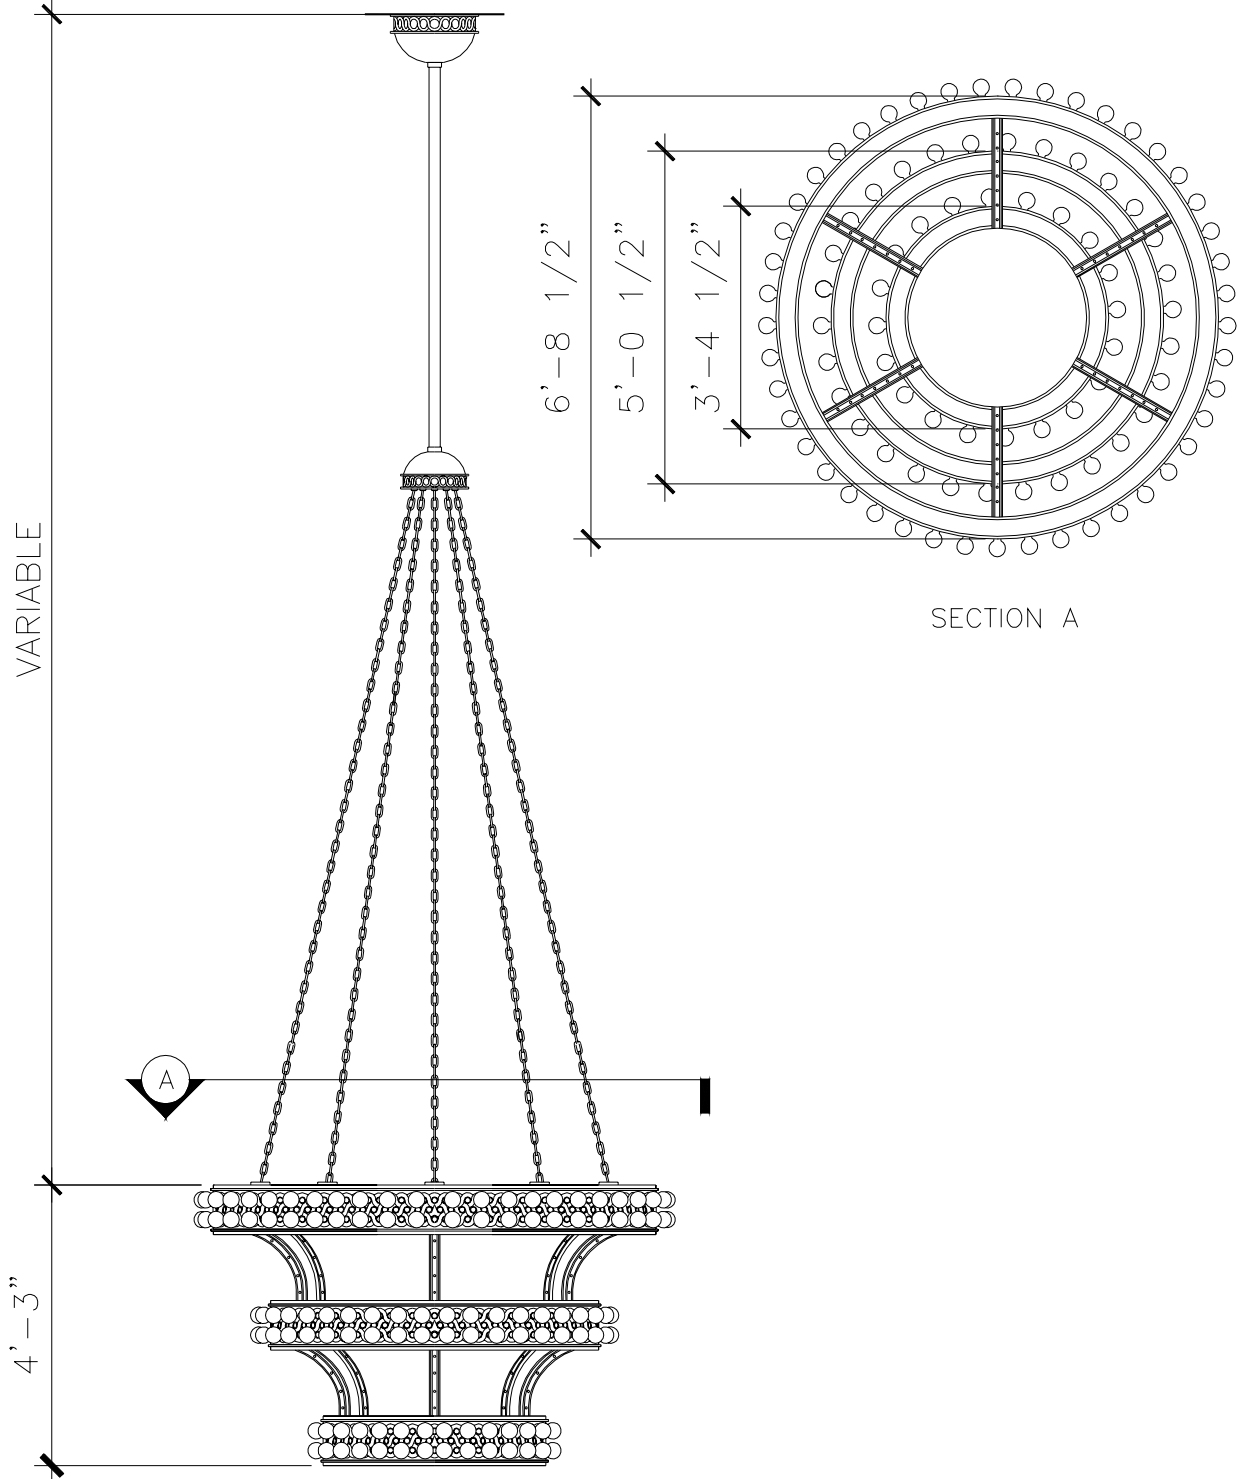

TRIPLE TIER CHANDELIER

LF023

RECOMMENDED MATERIALS

ALUMINUM
BRONZE

FINISHES

PAINTED, ANTIQUED
PATINA, BRUSHED, HAND RUBBED