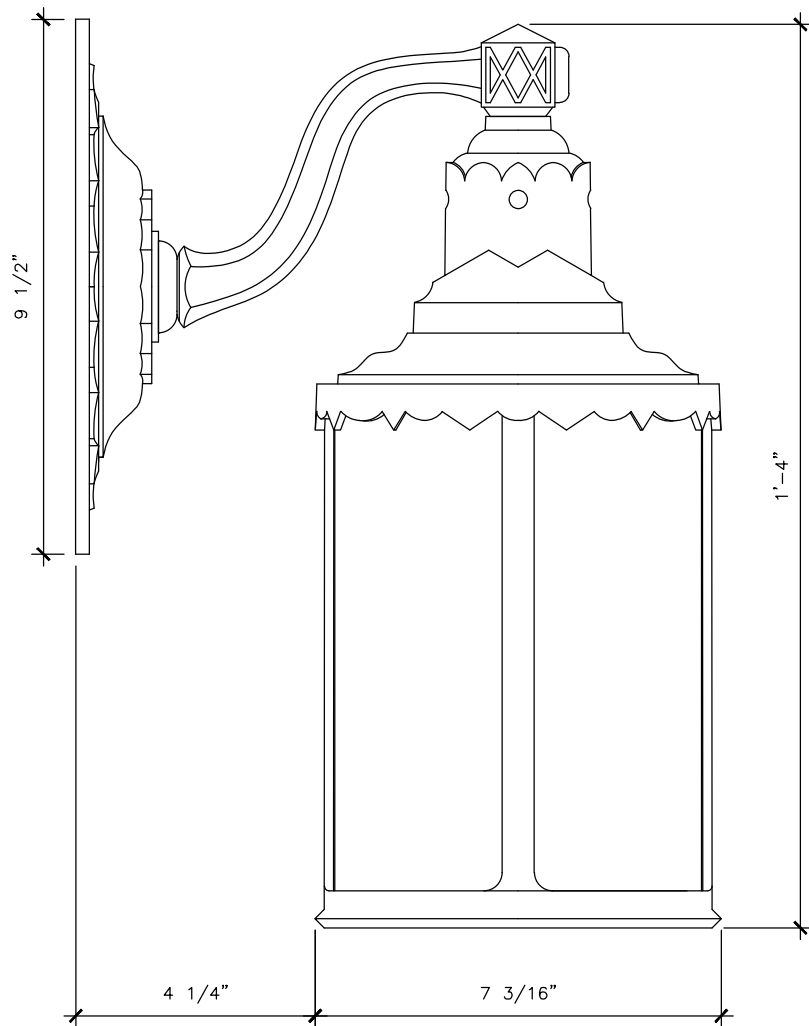

WALL BRACKET LANTERN

LF054A

BOTTOM VIEW

RECOMMENDED MATERIALS
ALUMINUM, BRONZE

FINISHES
PAINTED, ANTIQUED, PATINA, BRUSHED, HAND RUBBED