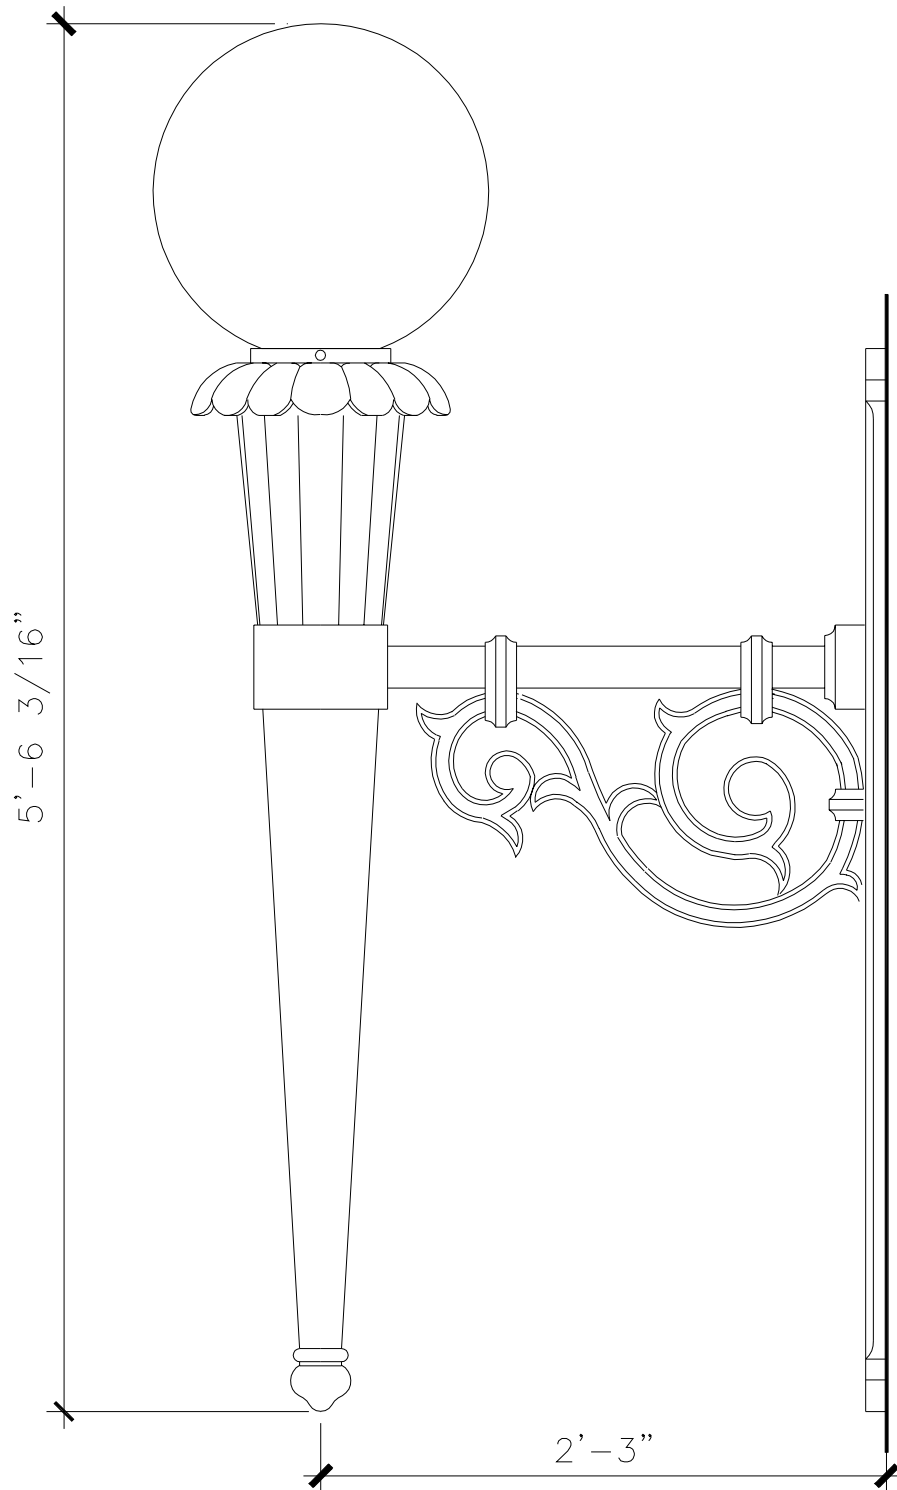

WALL BRACKET PENDANT FIXTURE

LF091

RECOMMENDED MATERIALS

ALUMINUM
BRONZE

FINISHES

PAINTED, ANTIQUED
PATINA, BRUSHED, HAND RUBBED