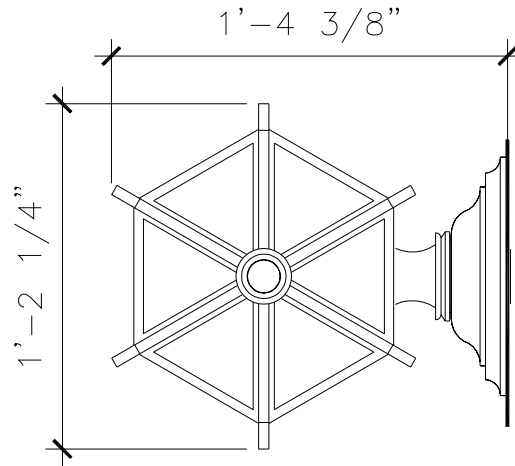

# WALL BRACKET LANTERN

LF117