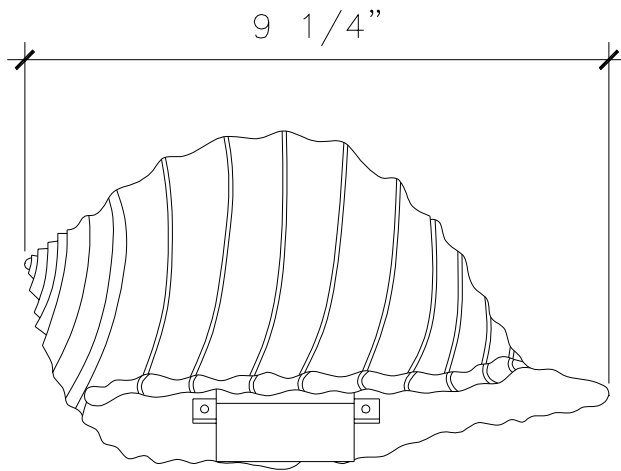

RECOMMENDED MATERIALS

ALUMINUM
BRONZE

FINISHES

PAINTED, ANTIQUED
PATINA, BRUSHED, HAND RUBBED