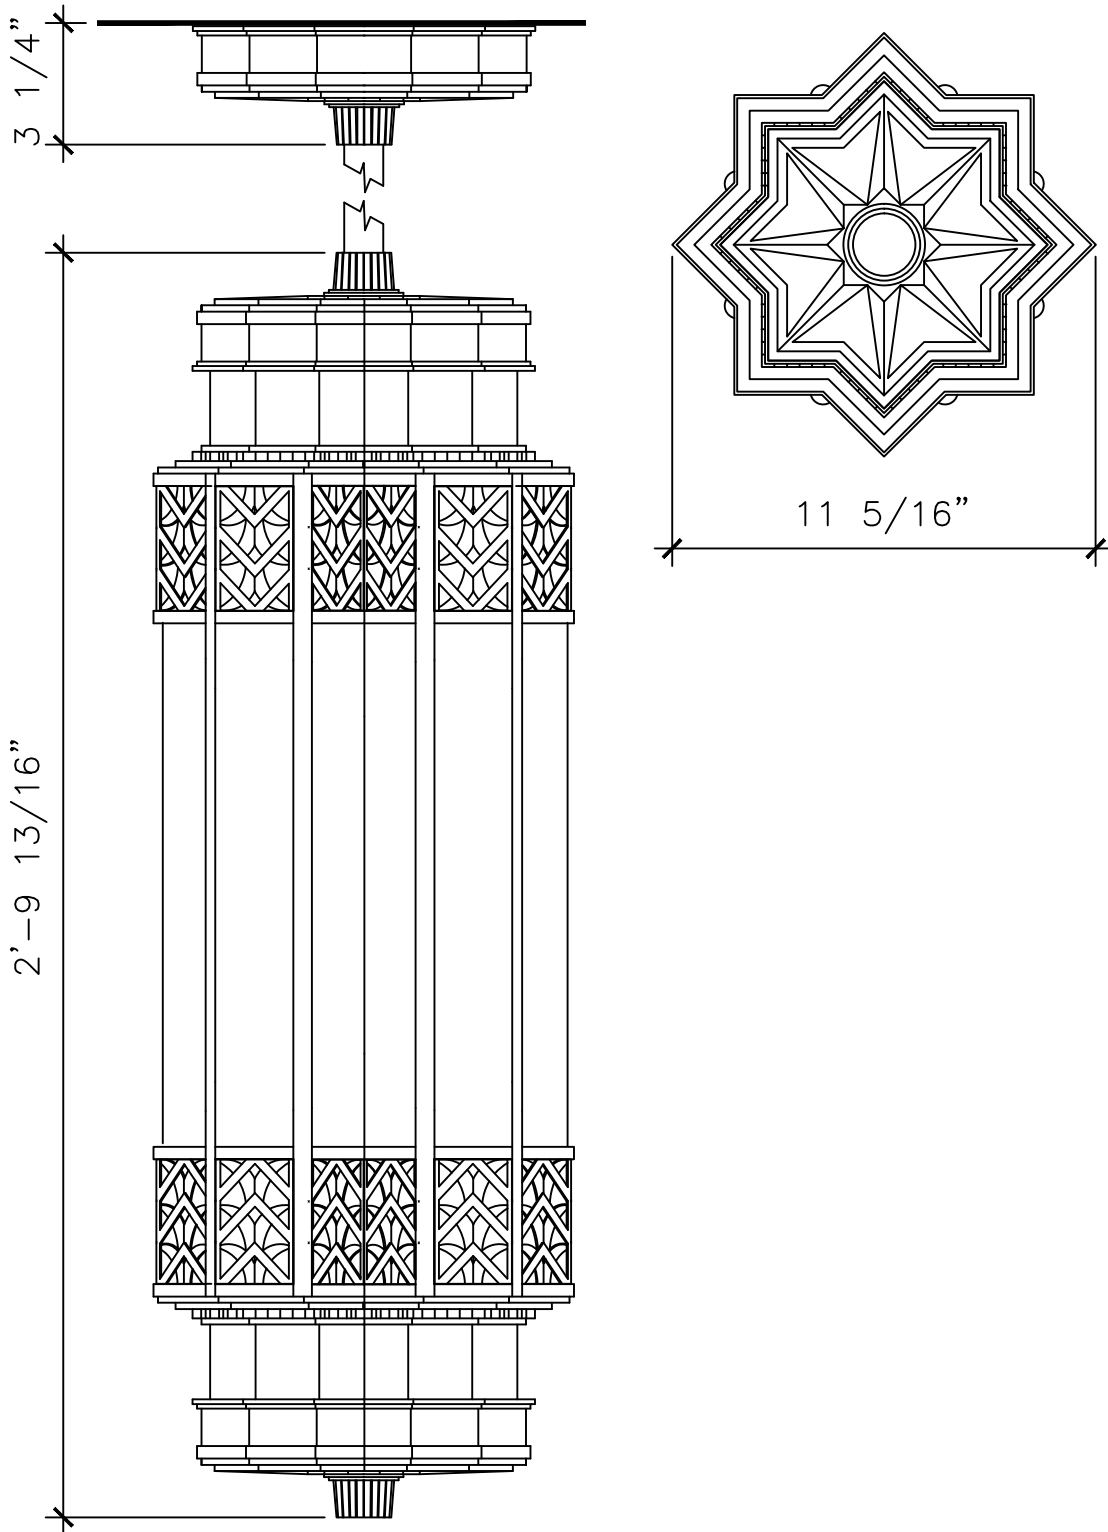

PENDANT LIGHT FIXTURE

LF082

RECOMMENDED MATERIALS
ALUMINUM, BRONZE

FINISHES
PAINTED, ANTIQUED, PATINA, BRUSHED, HAND RUBBED