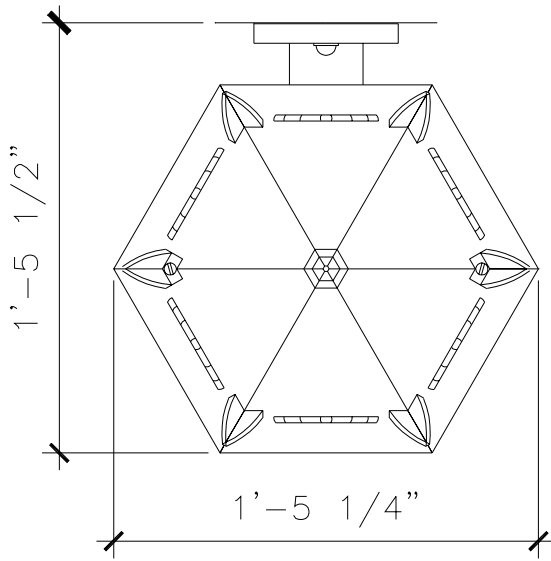

# WALL BRACKET LANTERN

LF066A