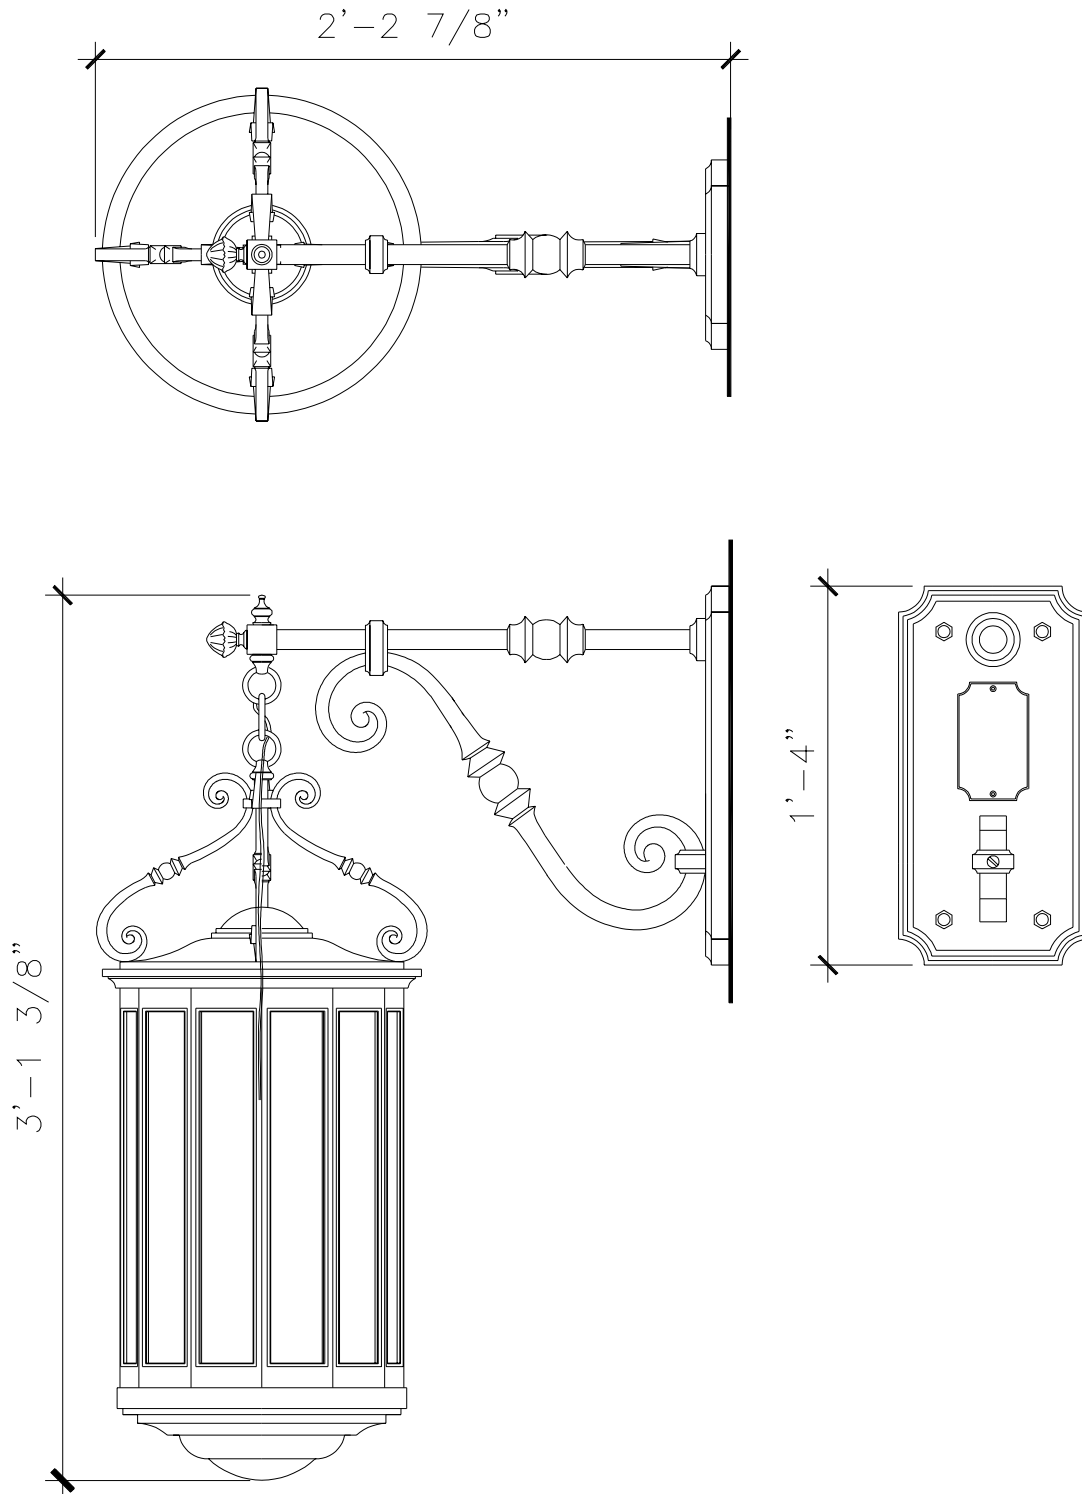

WALL BRACKET PENDANT LANTERN

LF085A

RECOMMENDED MATERIALS

ALUMINUM
BRONZE

FINISHES

PAINTED, ANTIQUED
PATINA, BRUSHED, HAND RUBBED