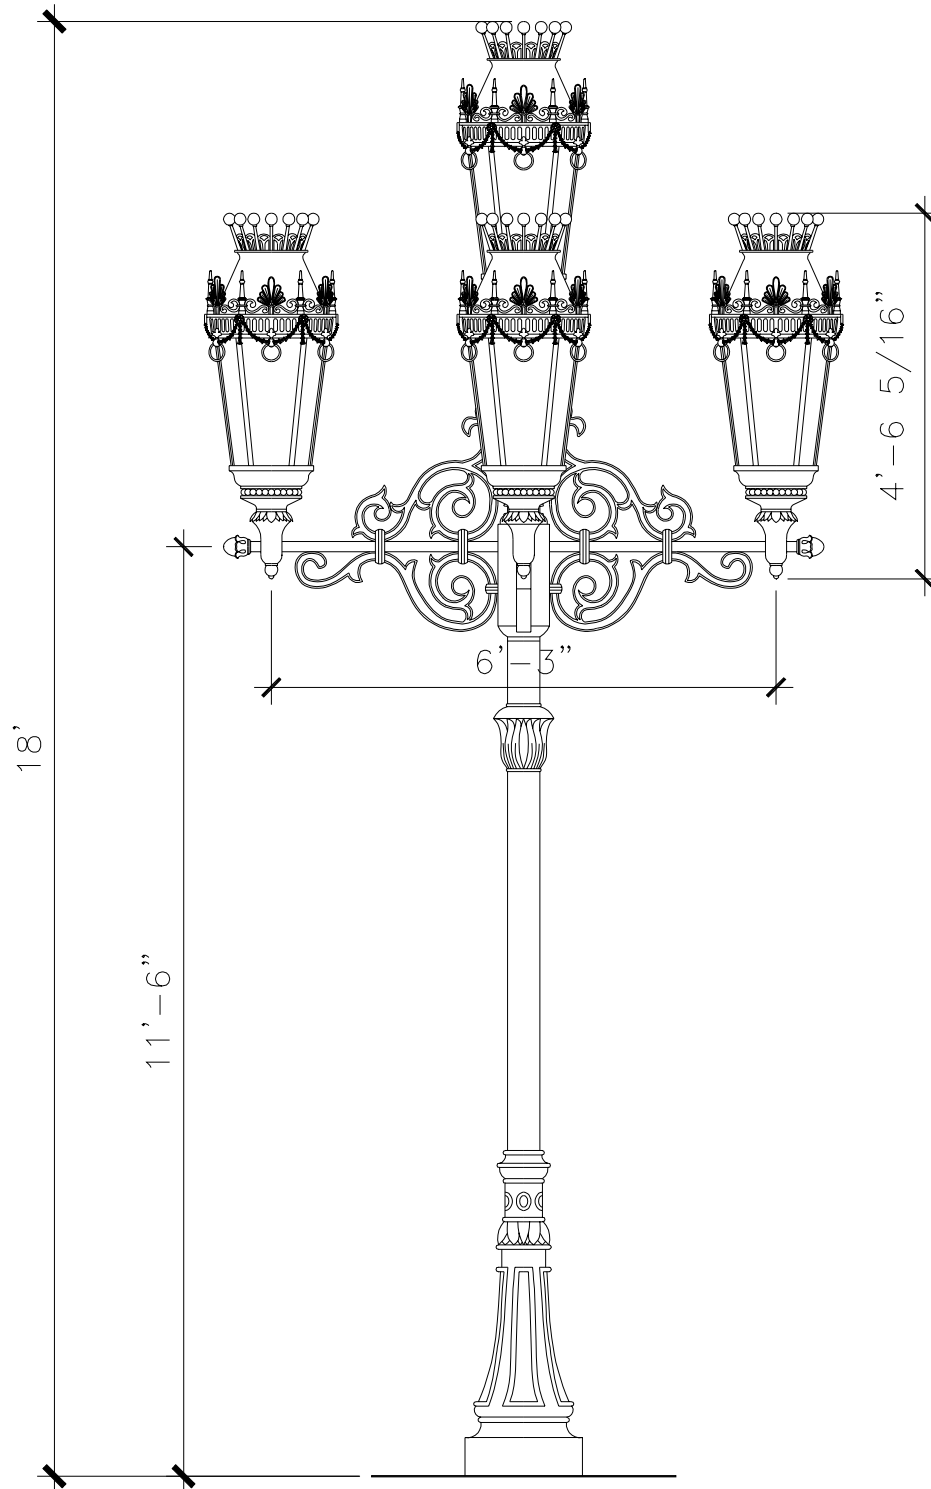

RECOMMENDED MATERIALS

ALUMINUM
BRONZE

FINISHES

PAINTED, ANTIQUED
PATINA, BRUSHED, HAND RUBBED