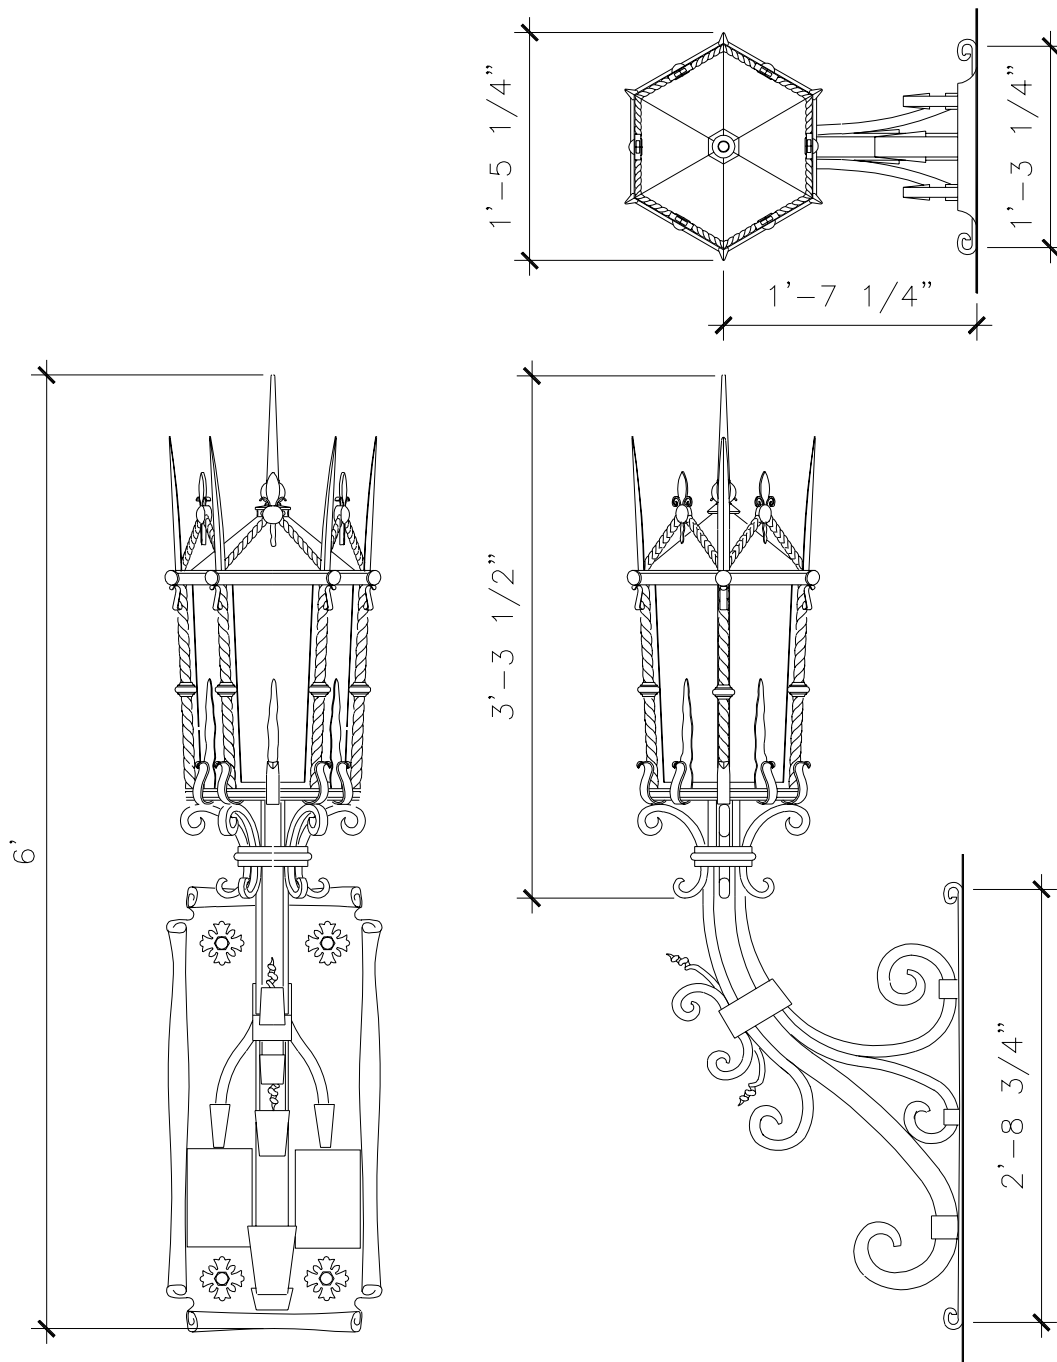

# WALL BRACKET LANTERN

LF110