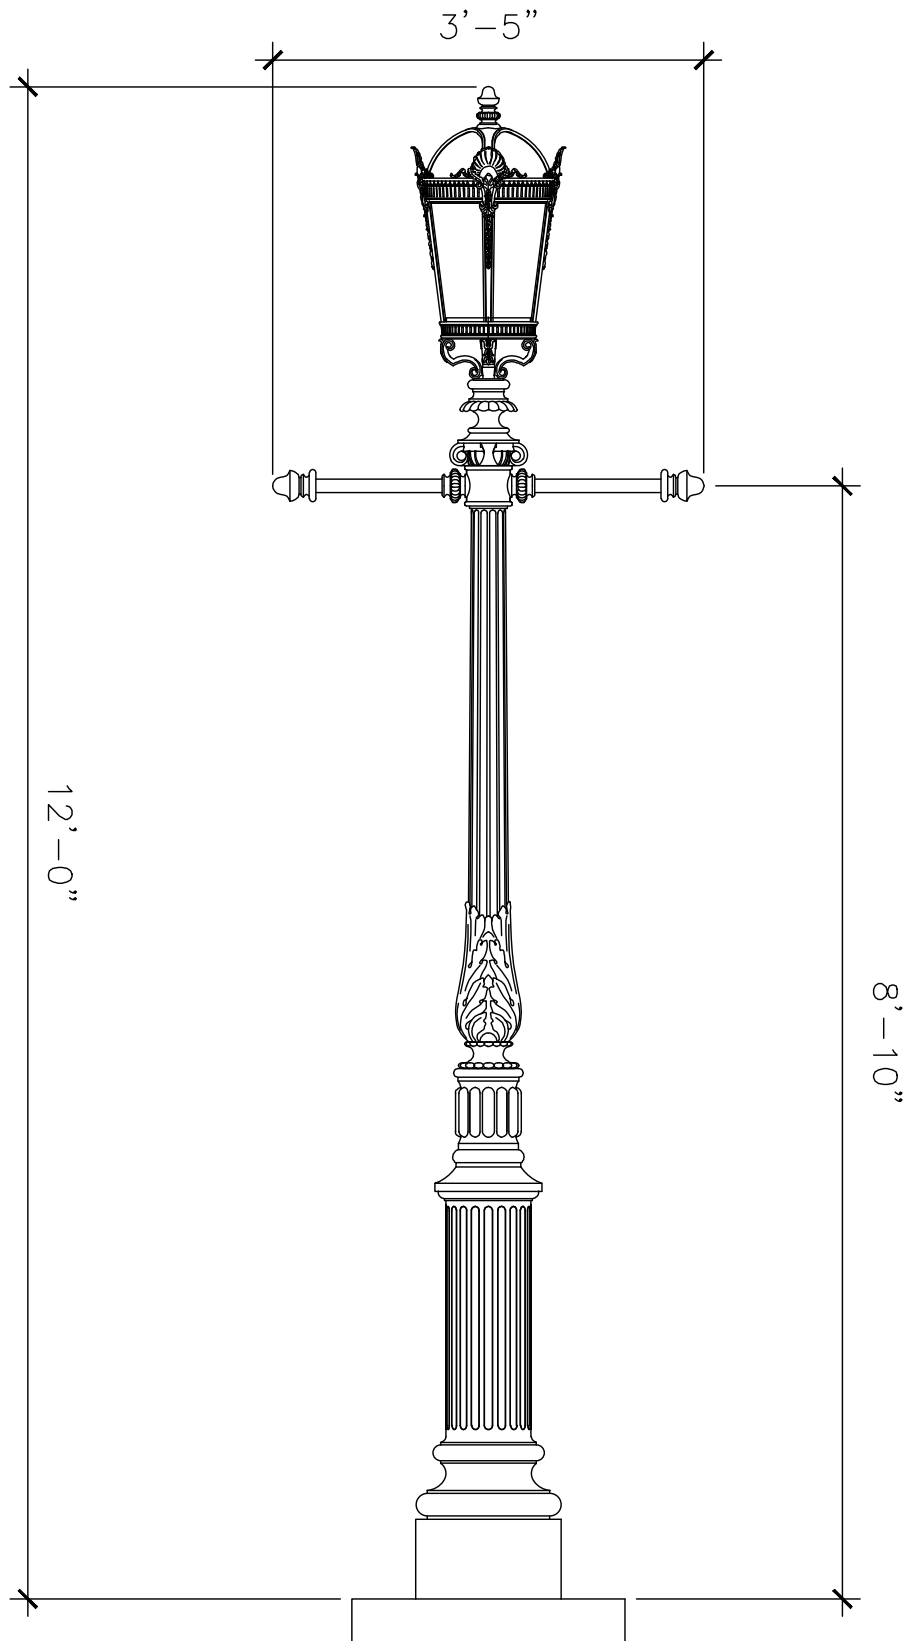

POST LIGHT FIXTURE

LF191

RECOMMENDED MATERIALS
ALUMINUM, BRONZE

FINISHES
PAINTED, ANTIQUED, PATINA, BRUSHED, HAND RUBBED

®