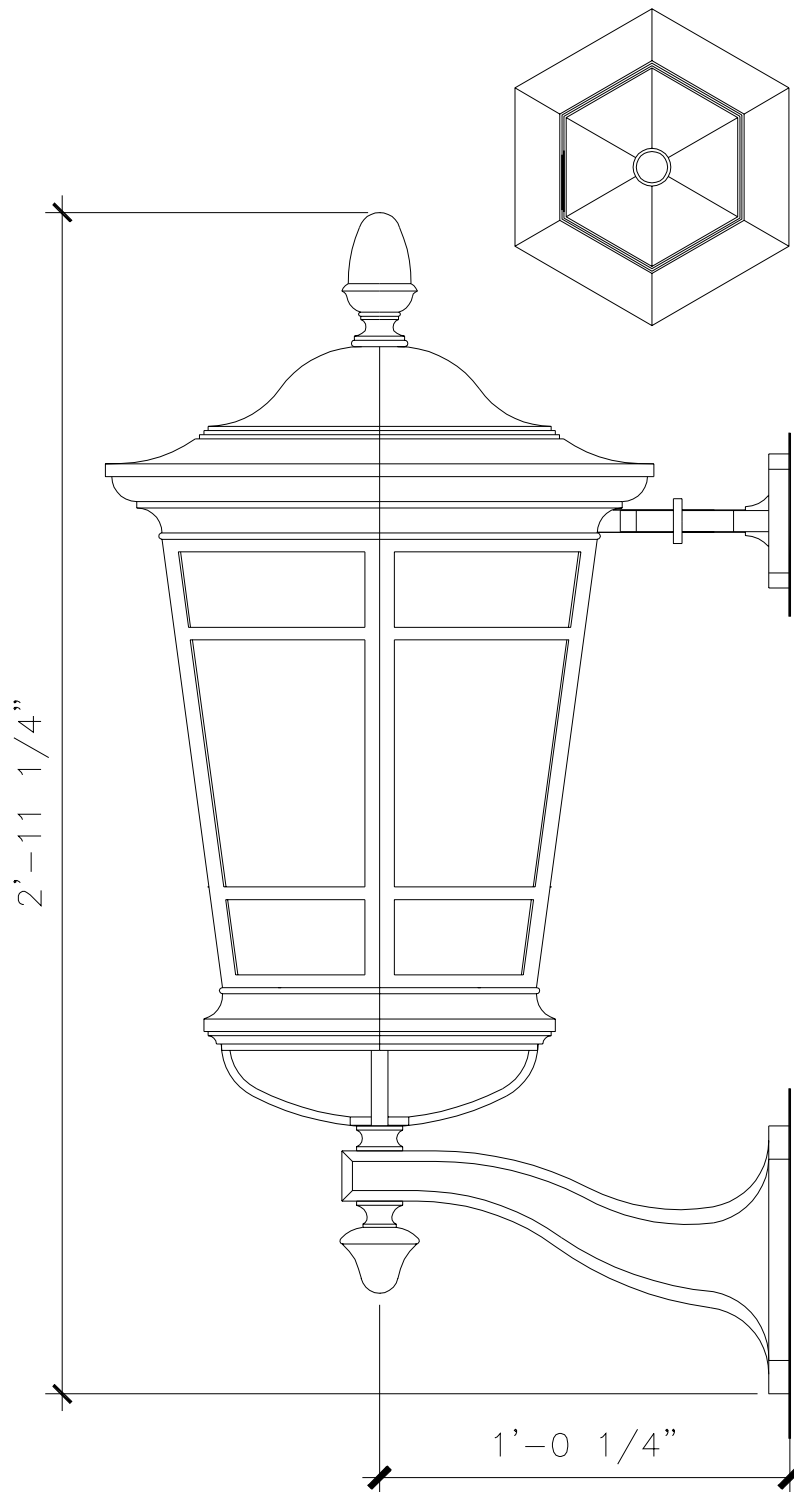

# WALL BRACKET LANTERN

LF065