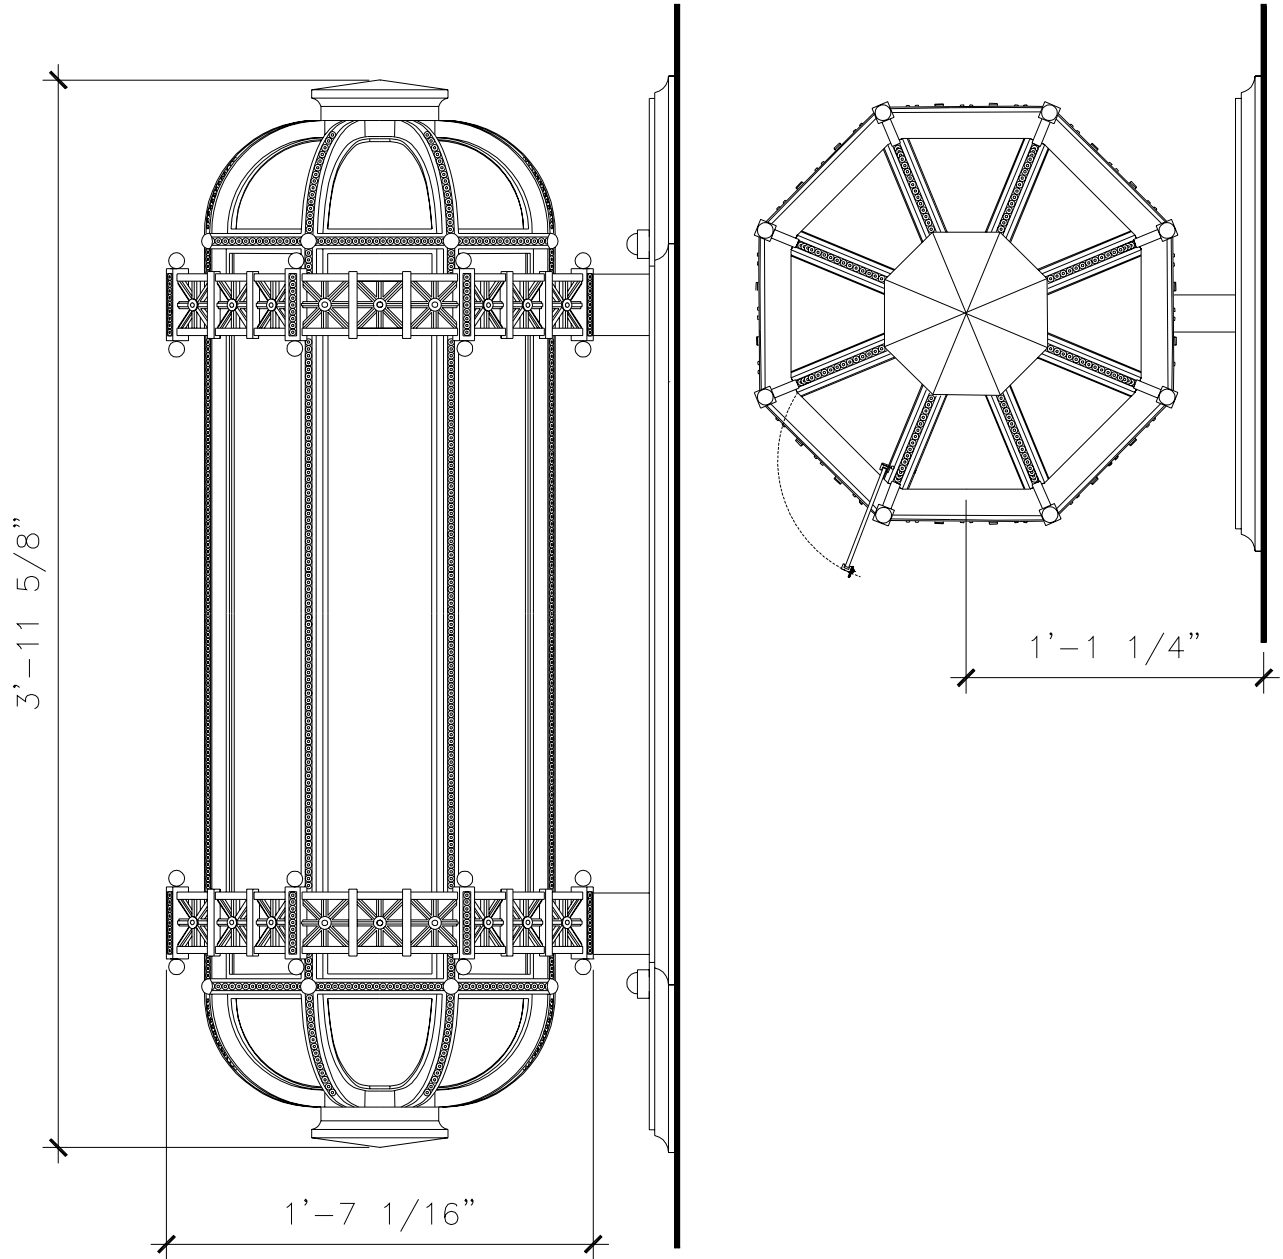

# WALL BRACKET LANTERN

LF013