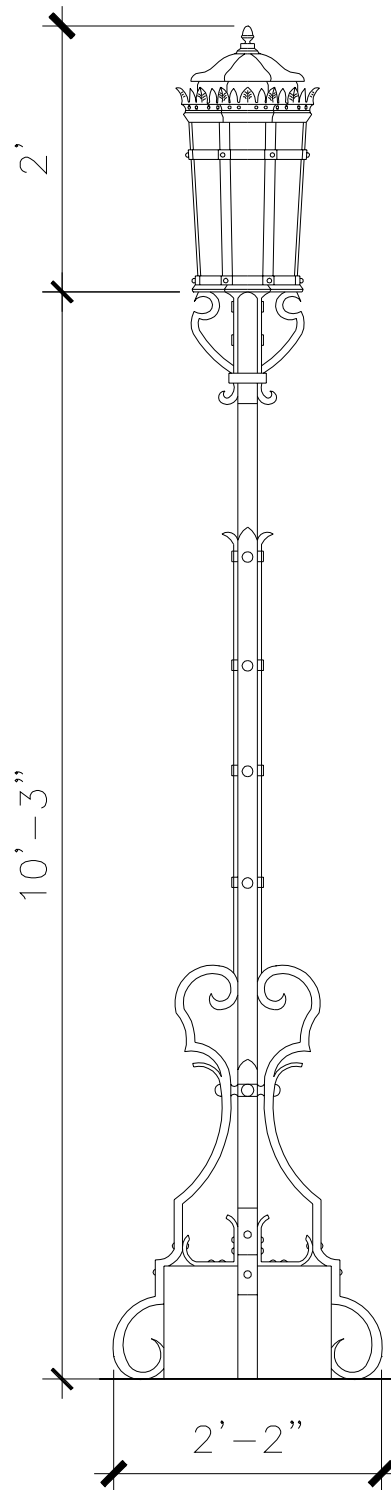

RECOMMENDED MATERIALS

IRON
ALUMINUM

FINISHES

PAINTED
PAINTED, ANTIQUED