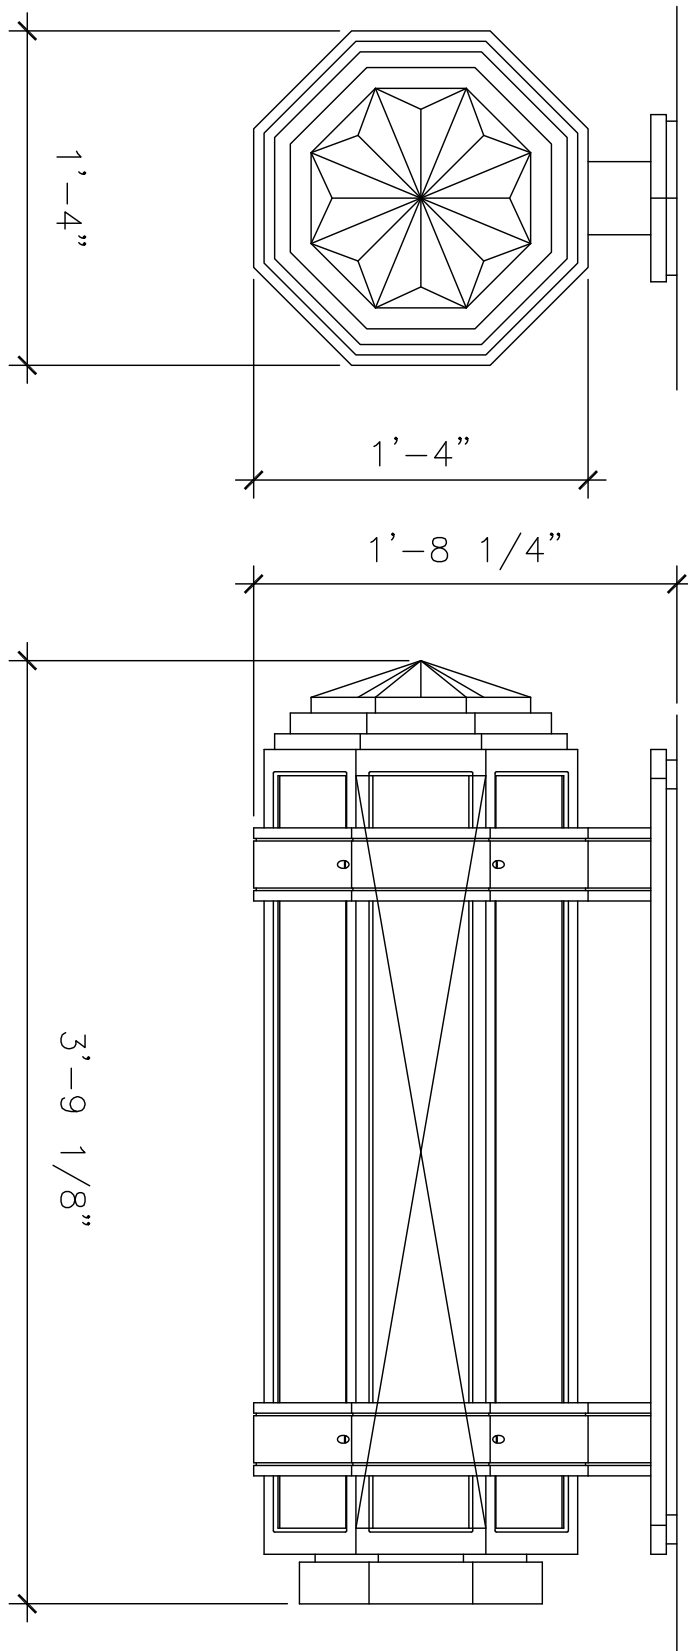

WALL BRACKET LIGHT

LF202

RECOMMENDED MATERIALS

ALUMINUM, BRONZE

FINISHES

PAINTED, ANTIQUED, PATINA, BRUSHED, HAND RUBBED