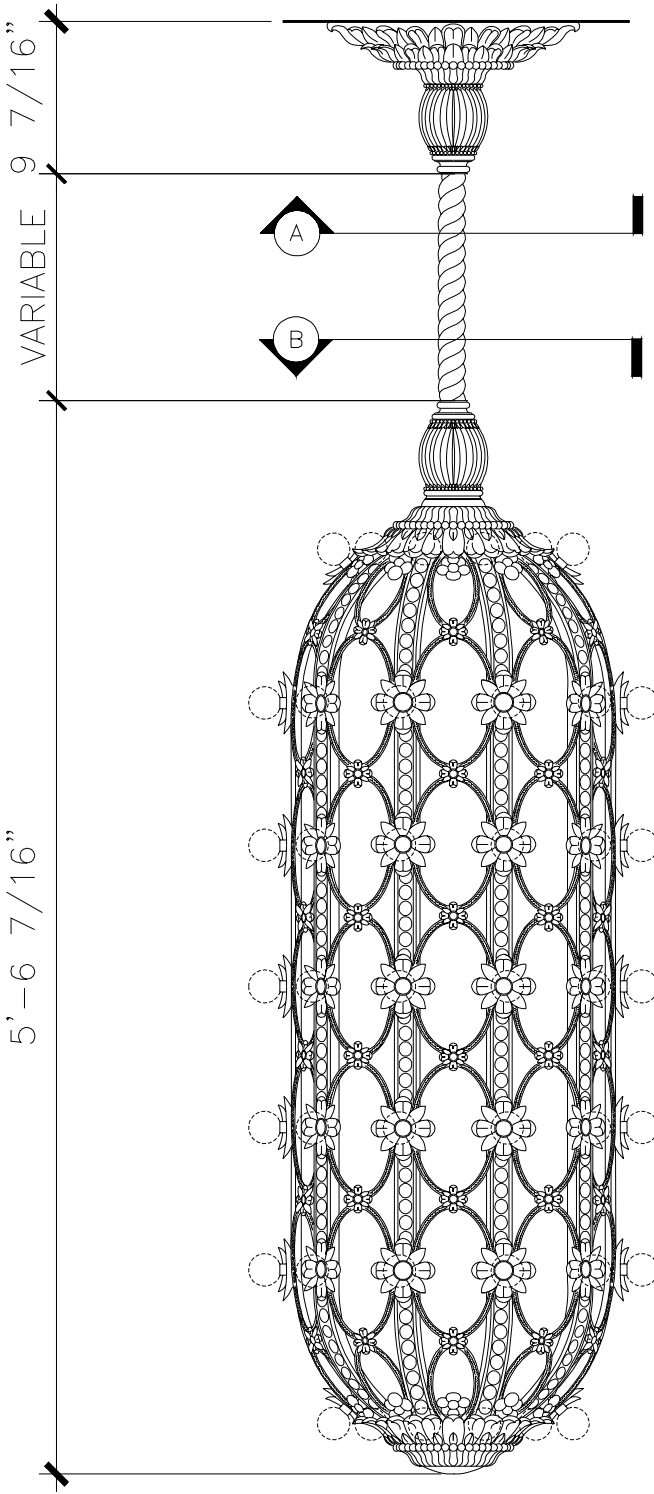

RECOMMENDED MATERIALS

ALUMINUM  
BRONZE

FINISHES

PAINTED, ANTIQUED  
PATINA, BRUSHED, HAND RUBBED

PENDANT LAMP

LF017

SECTION A

SECTION B