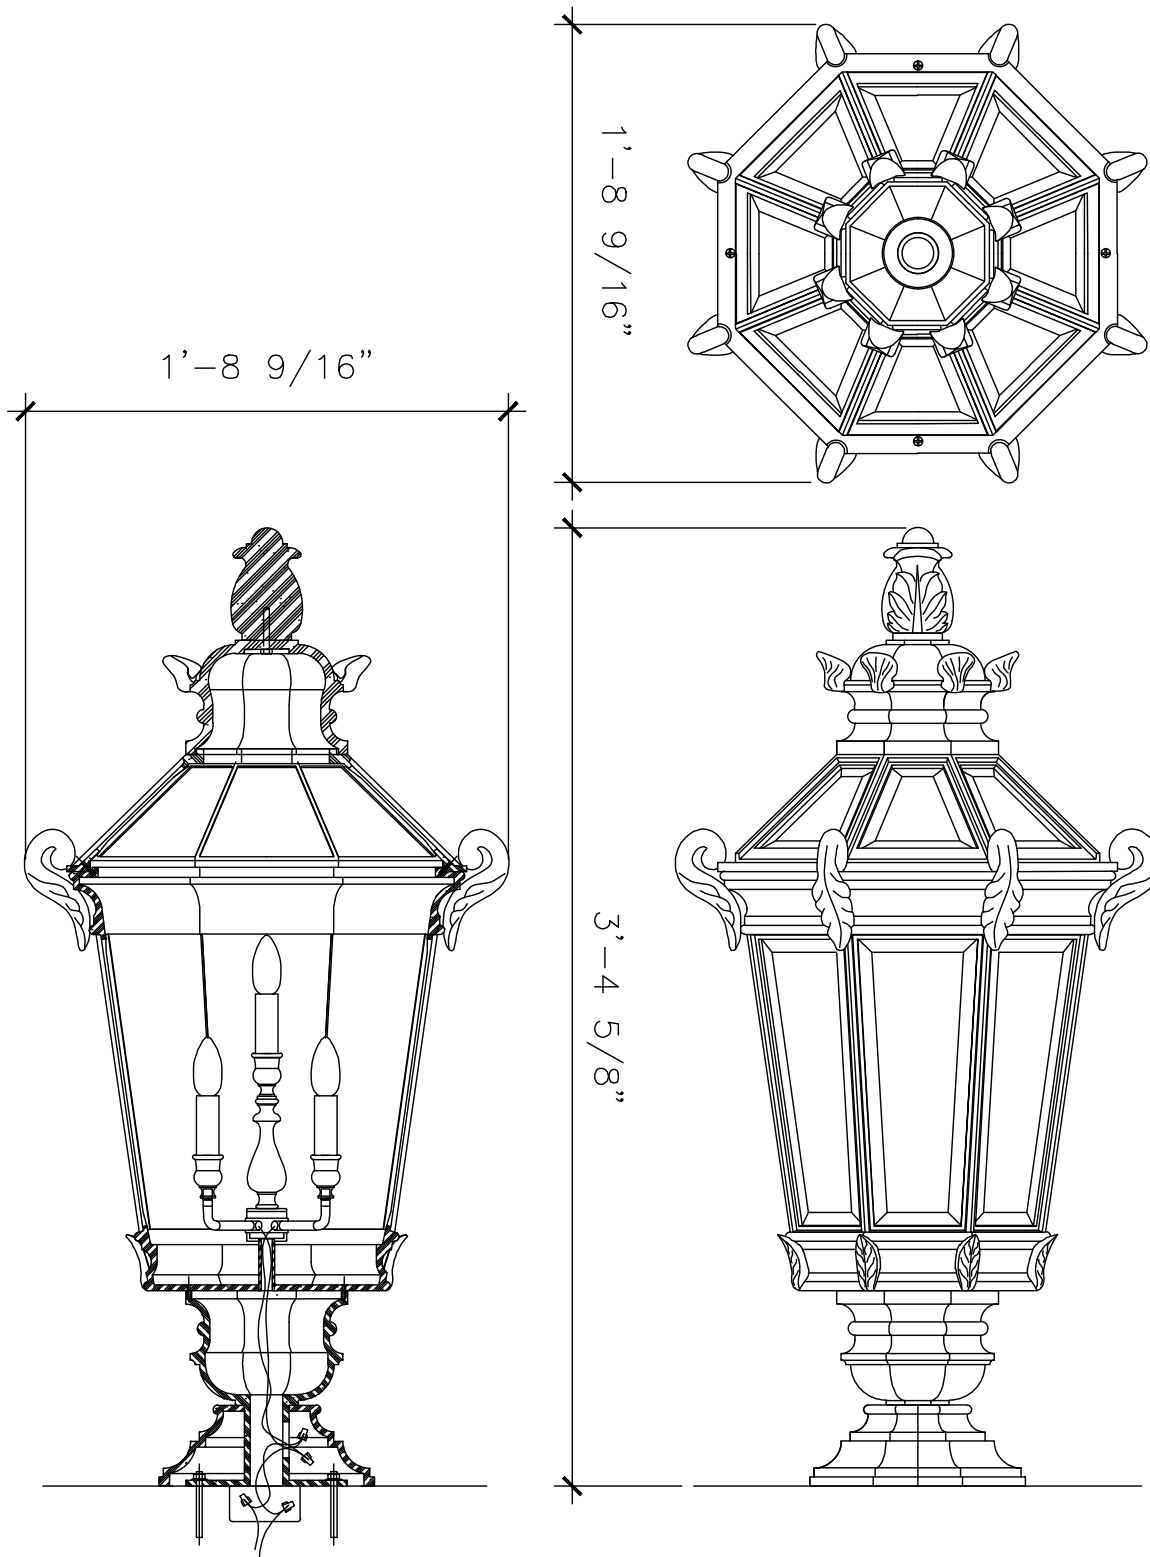

PEDESTAL LIGHT FIXTURE

LF193

RECOMMENDED MATERIALS
ALUMINUM, BRONZE

FINISHES
PAINTED, ANTIQUED, PATINA, BRUSHED, HAND RUBBED