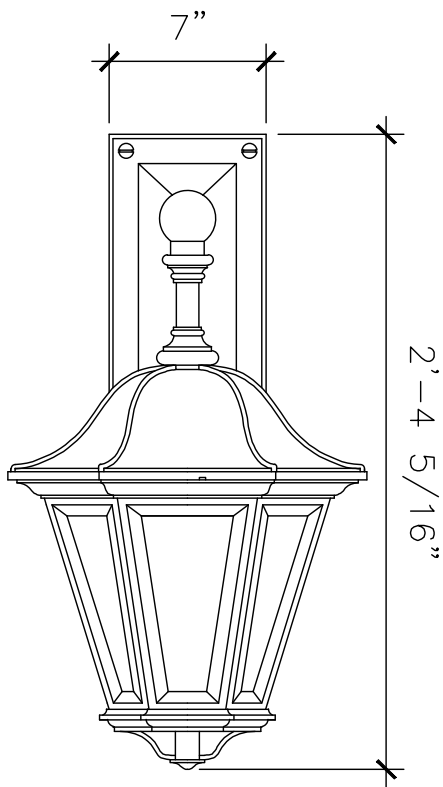

WALL BRACKET LIGHT FIXTURE

LF197

RECOMMENDED MATERIALS
ALUMINUM, BRONZE

FINISHES
PAINTED, ANTIQUED, PATINA, BRUSHED, HAND RUBBED