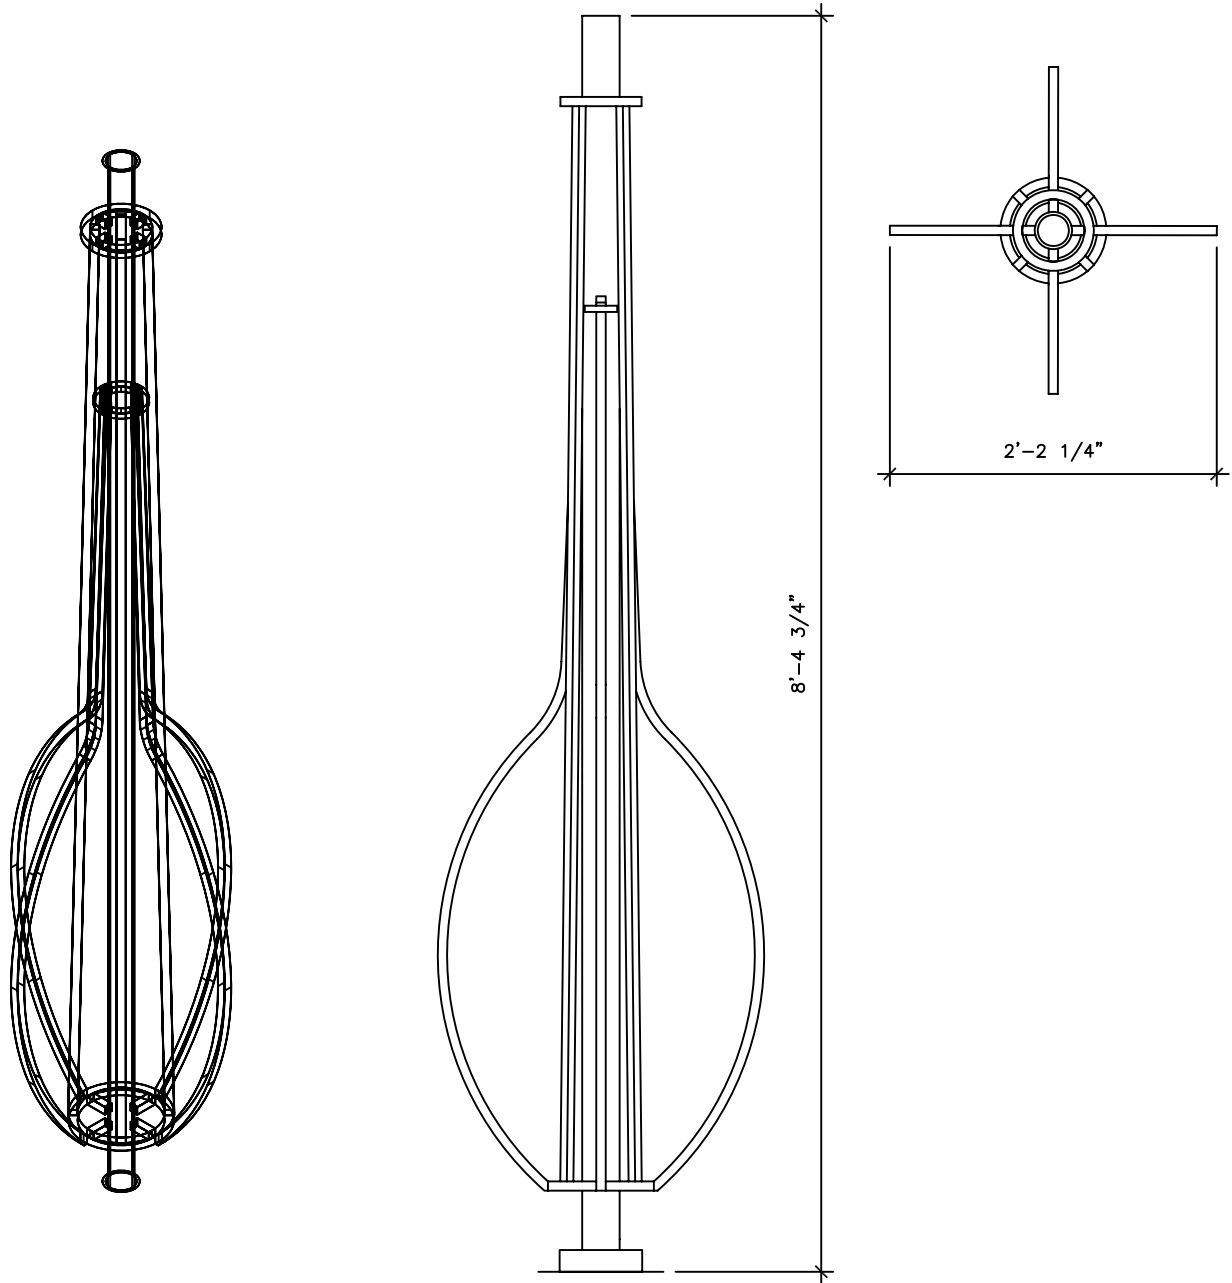

# PEDESTAL LANTERN

LF154

TOP VIEW

RECOMMENDED MATERIALS      FINISHES  
ALUMINUM, BRONZE      PAINTED, ANTIQUED, PATINA, BRUSHED, HAND RUBBED

RECOMMENDED MATERIALS  
ALUMINUM, BRONZE

FINISHES  
PAINTED, ANTIQUED, PATINA, BRUSHED, HAND RUBBED