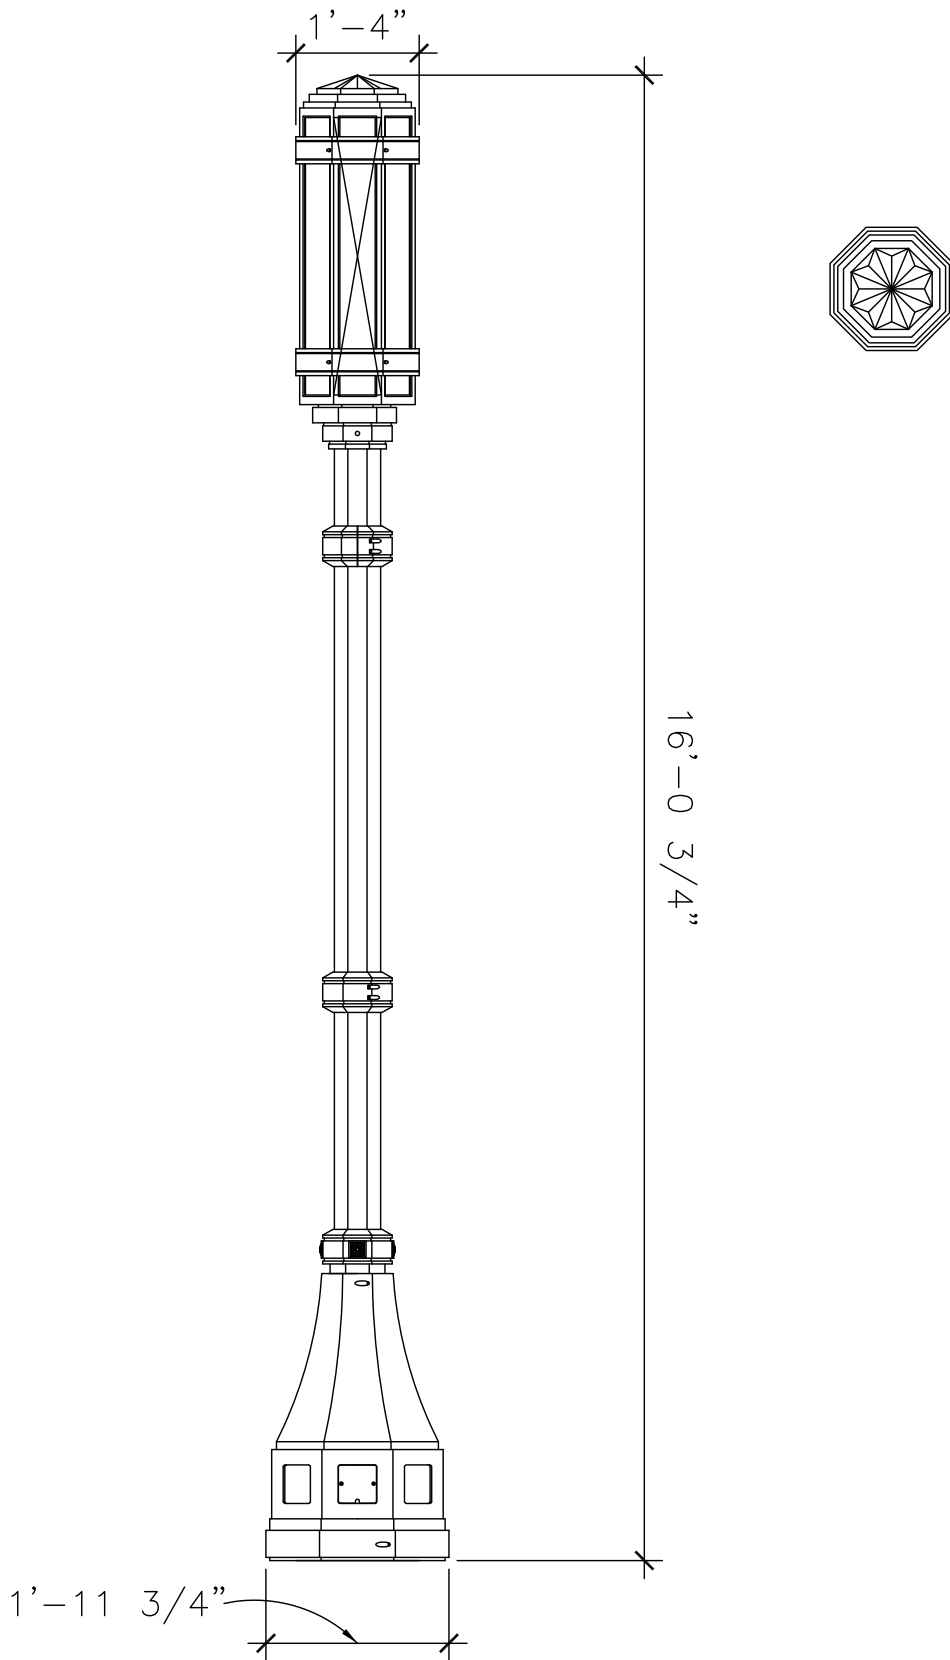

LAMP POST

LF200

RECOMMENDED MATERIALS

ALUMINUM, BRONZE

FINISHES

PAINTED, ANTIQUED, PATINA, BRUSHED, HAND RUBBED