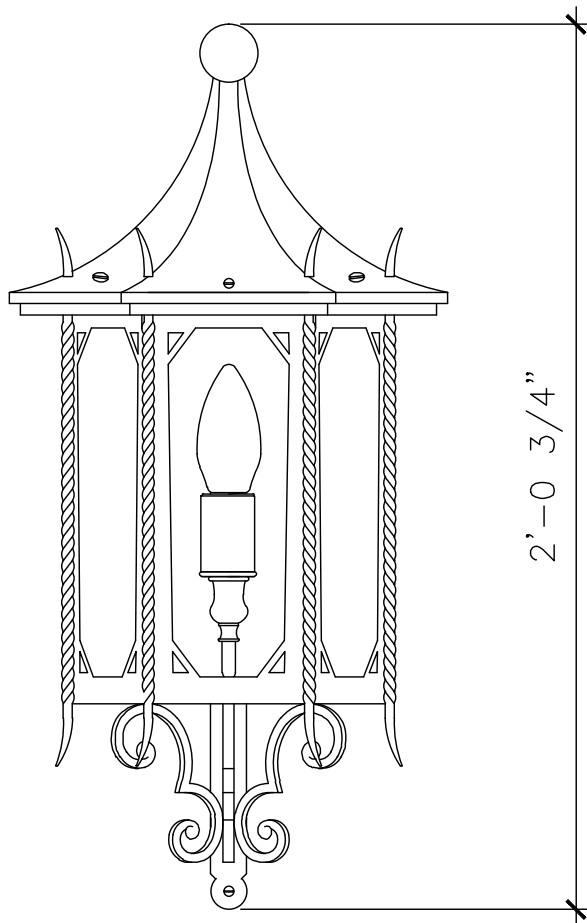

WALL BRACKET FIXTURE

LF199

RECOMMENDED MATERIALS
ALUMINUM, BRONZE

FINISHES
PAINTED, ANTIQUED, PATINA, BRUSHED, HAND RUBBED