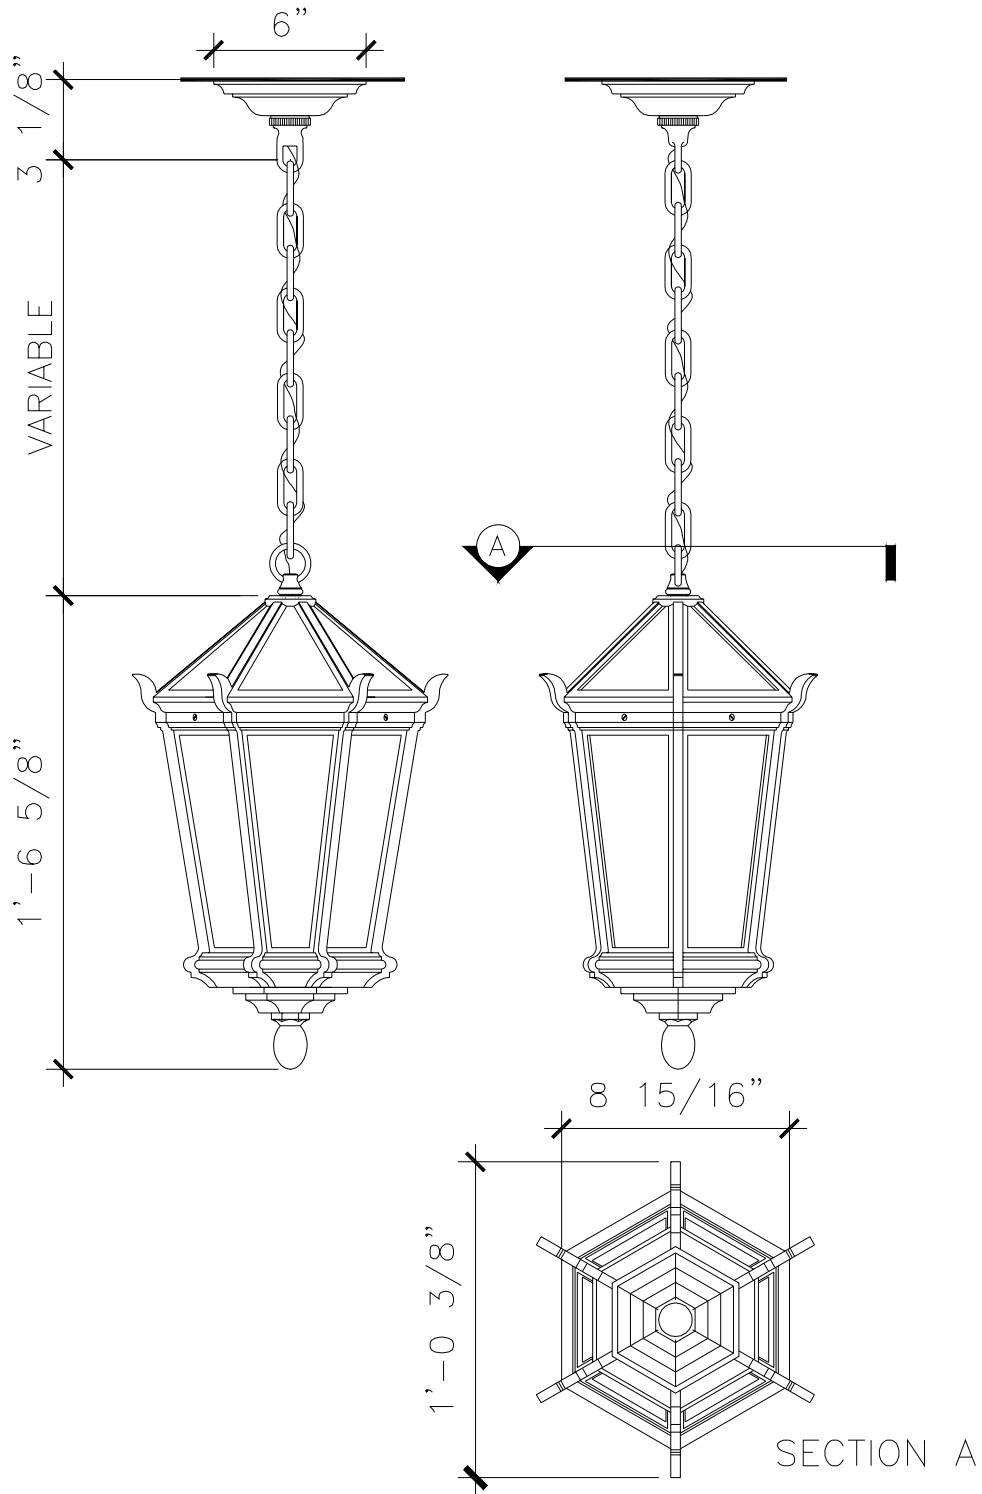

# WALL BRACKET LANTERN

LF115A

RECOMMENDED MATERIALS  
ALUMINUM, BRONZE

FINISHES  
PAINTED, ANTIQUED, PATINA, BRUSHED, HAND RUBBED

®

PENDANT LAMP

LF116

RECOMMENDED MATERIALS