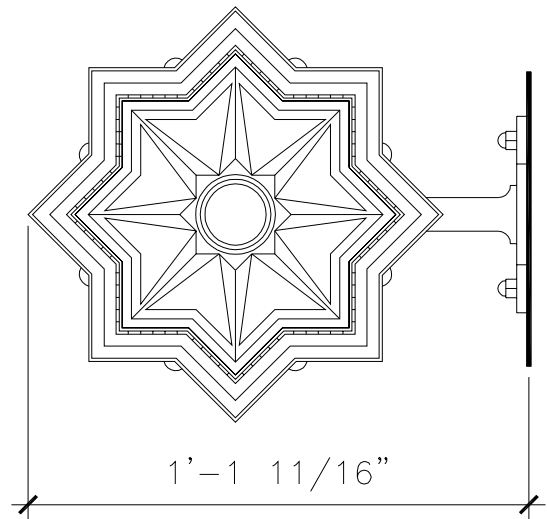

WALL BRACKET LANTERN

LF083

RECOMMENDED MATERIALS

ALUMINUM
BRONZE

FINISHES

PAINTED, ANTIQUED
PATINA, BRUSHED, HAND RUBBED