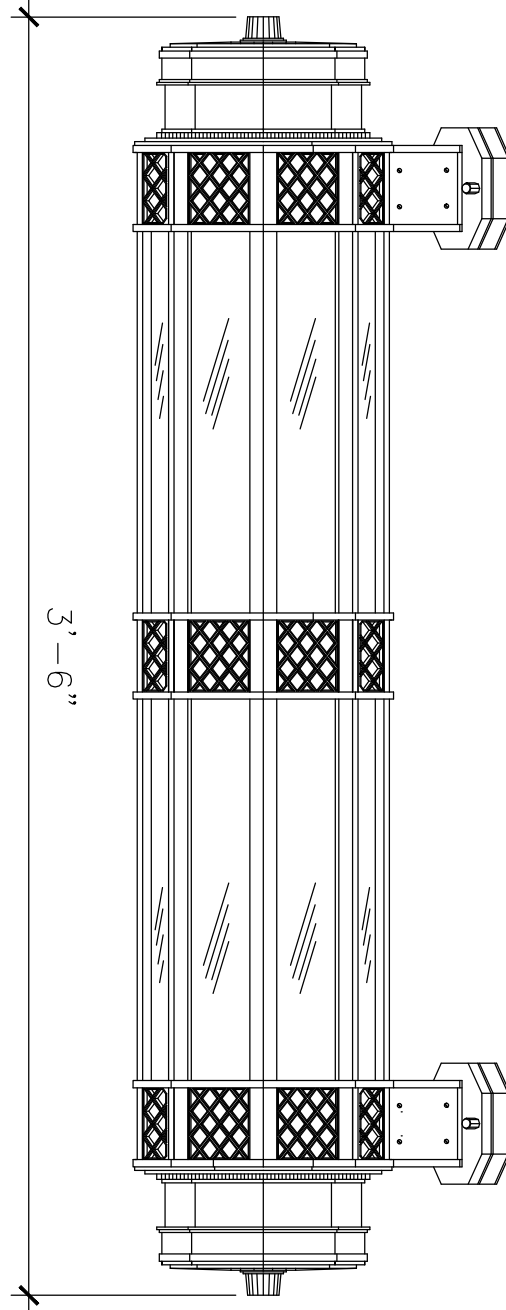

WALL BRACKET FIXTURE

LF087C

RECOMMENDED MATERIALS
ALUMINUM, BRONZE

FINISHES
PAINTED, ANTIQUED, PATINA, BRUSHED, HAND RUBBED