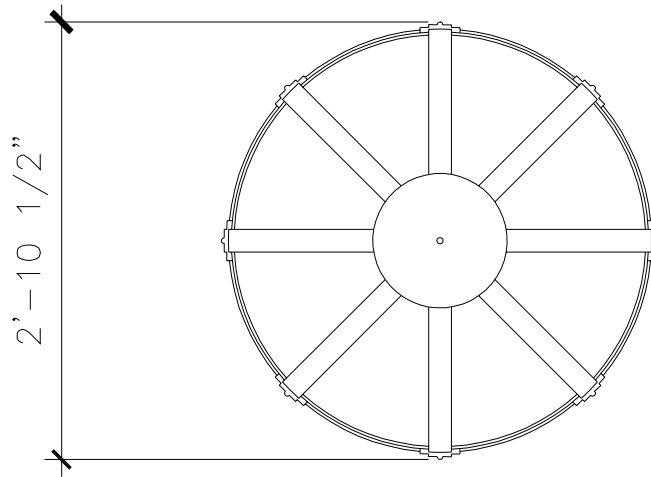

PEDESTAL LANTERN

LF073

RECOMMENDED MATERIALS

ALUMINUM
BRONZE

FINISHES

PAINTED, ANTIQUED
PATINA, BRUSHED, HAND RUBBED