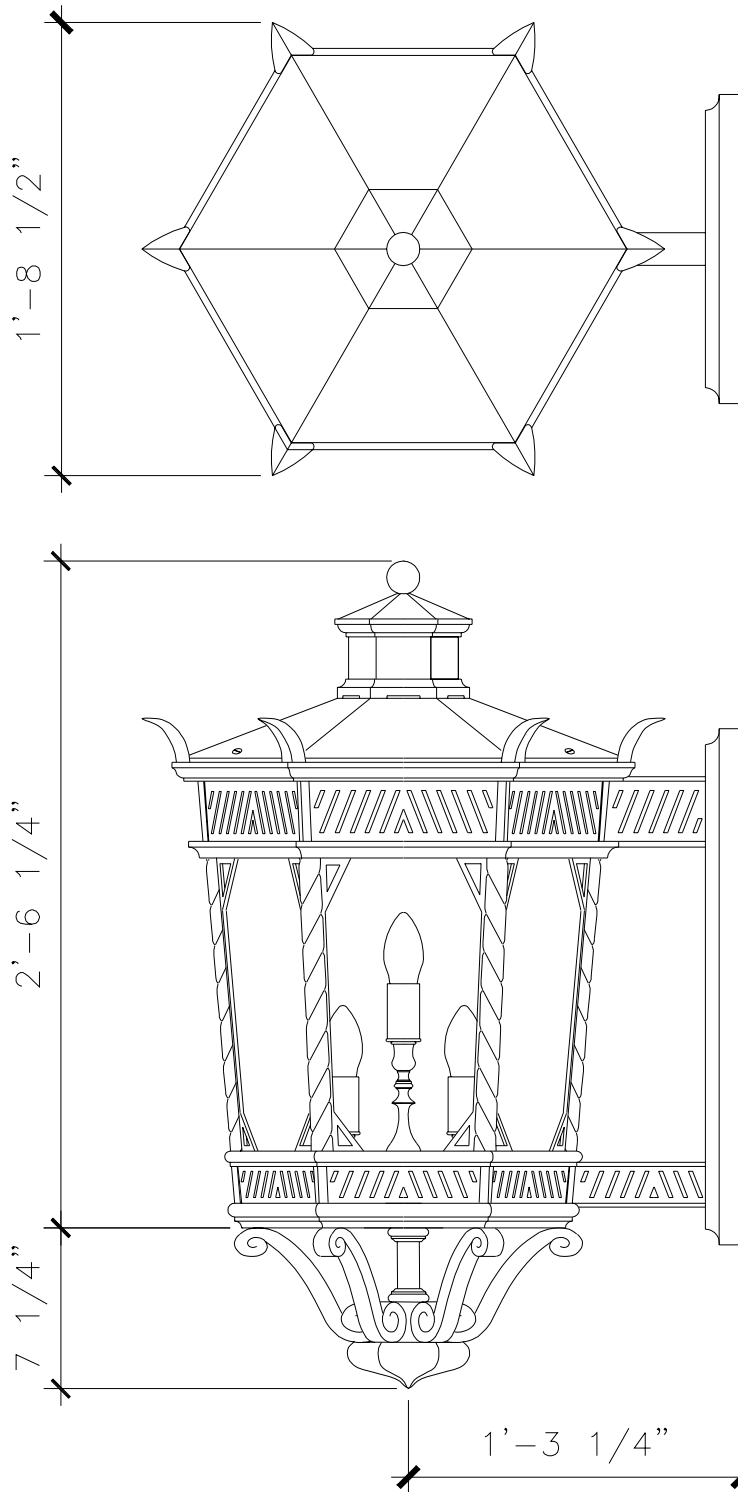

# WALL BRACKET LANTERN

LF144