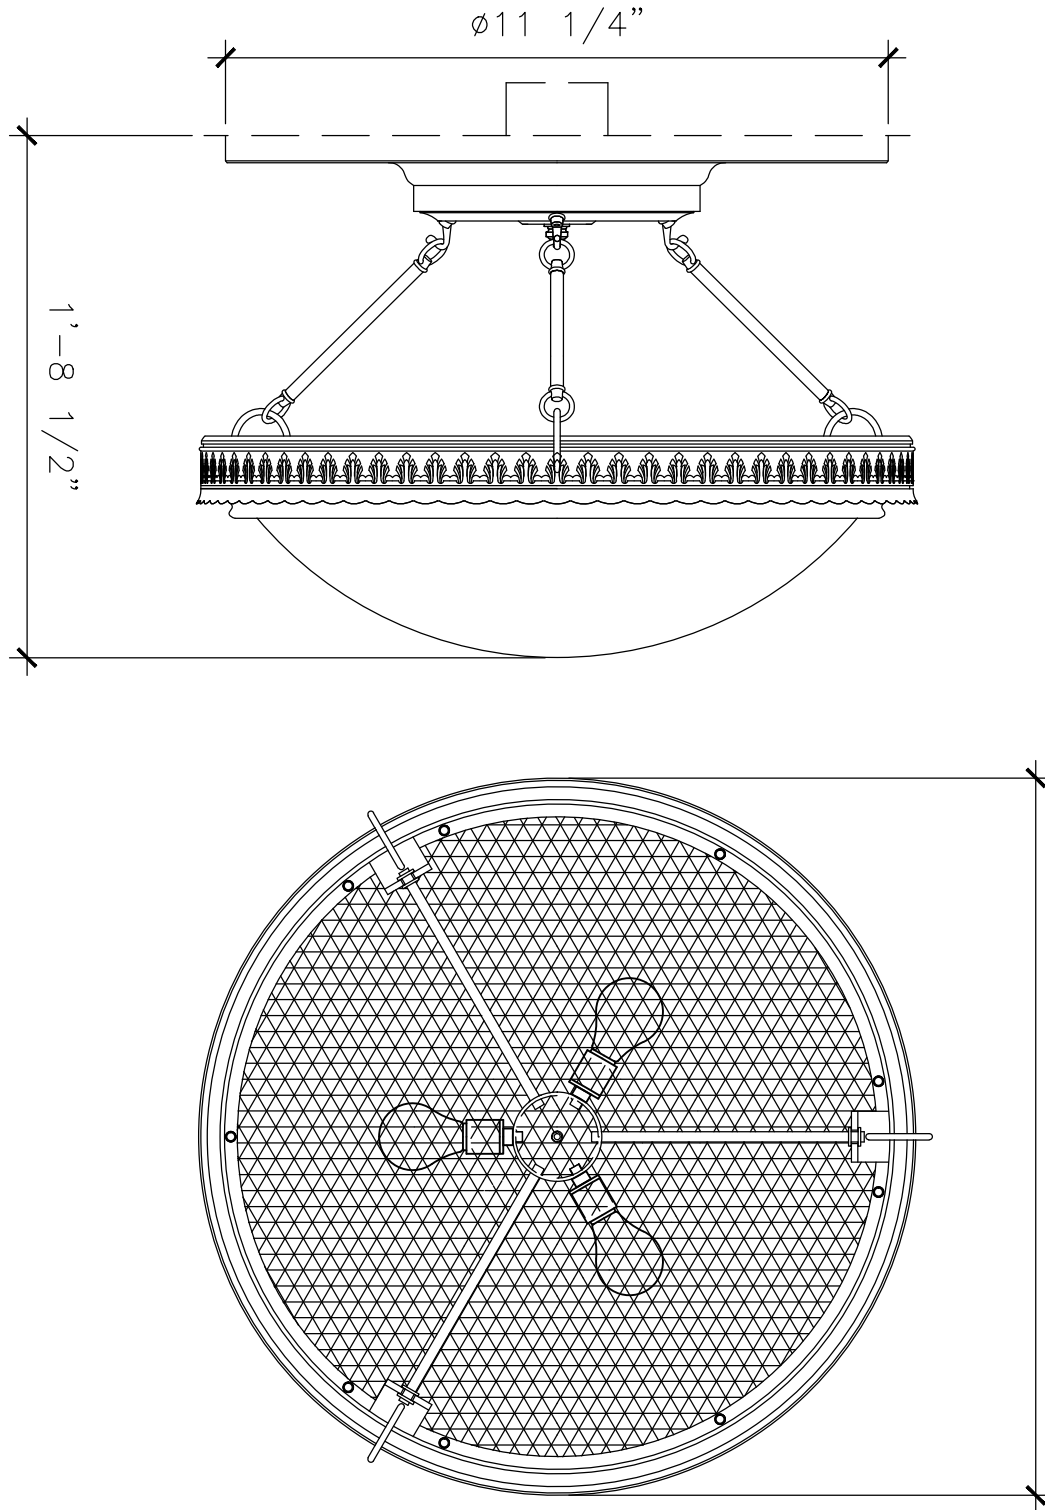

PENDANT LIGHT FIXTURE

LF187

RECOMMENDED MATERIALS
ALUMINUM, BRONZE

FINISHES
PAINTED, ANTIQUED, PATINA, BRUSHED, HAND RUBBED