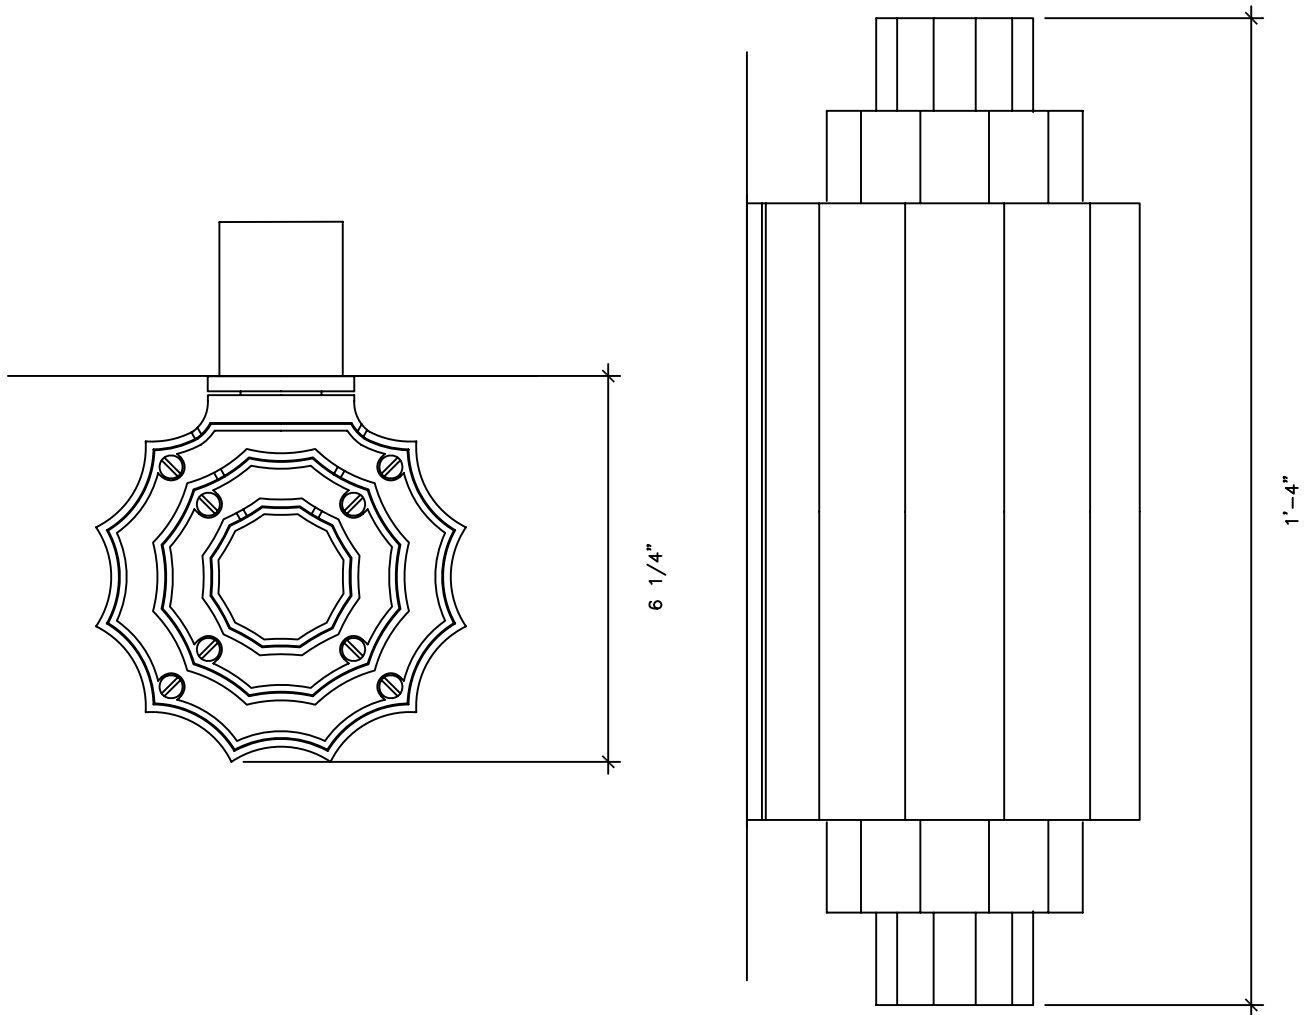

WALL BRACKET LANTERN

LF089A

RECOMMENDED MATERIALS

ALUMINIUM, BRONZE

FINISHES

PAINTED, PATINA, BRUSHED