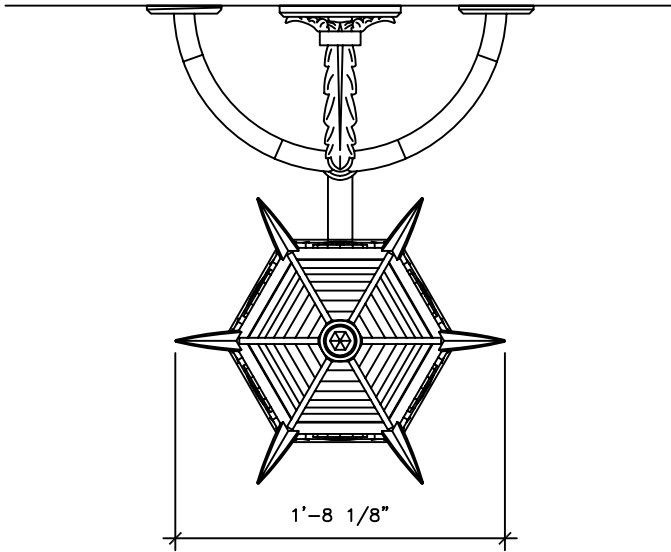

WALL BRACKET LANTERN

LF107C

RECOMMENDED MATERIALS
ALUMINUM, BRONZE

FINISHES
PAINTED, ANTIQUED, PATINA, BRUSHED, HAND RUBBED