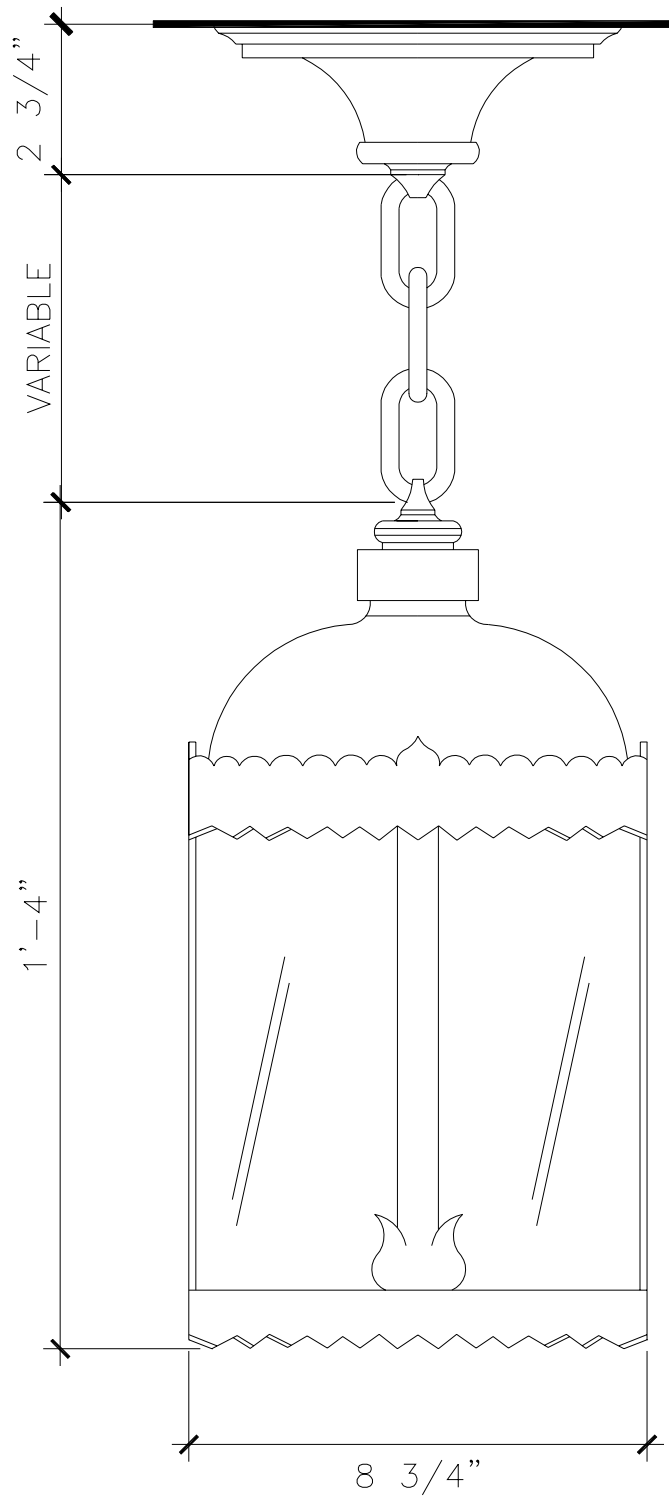

## FINISHES

PAINTED, ANTIQUED  
PATINA, BRUSHED, HAND RUBBED

PENDANT LAMP

LF046

RECOMMENDED MATERIALS

ALUMINUM  
BRONZE

FINISHES

PAINTED, ANTIQUED  
PATINA, BRUSHED, HAND RUBBED