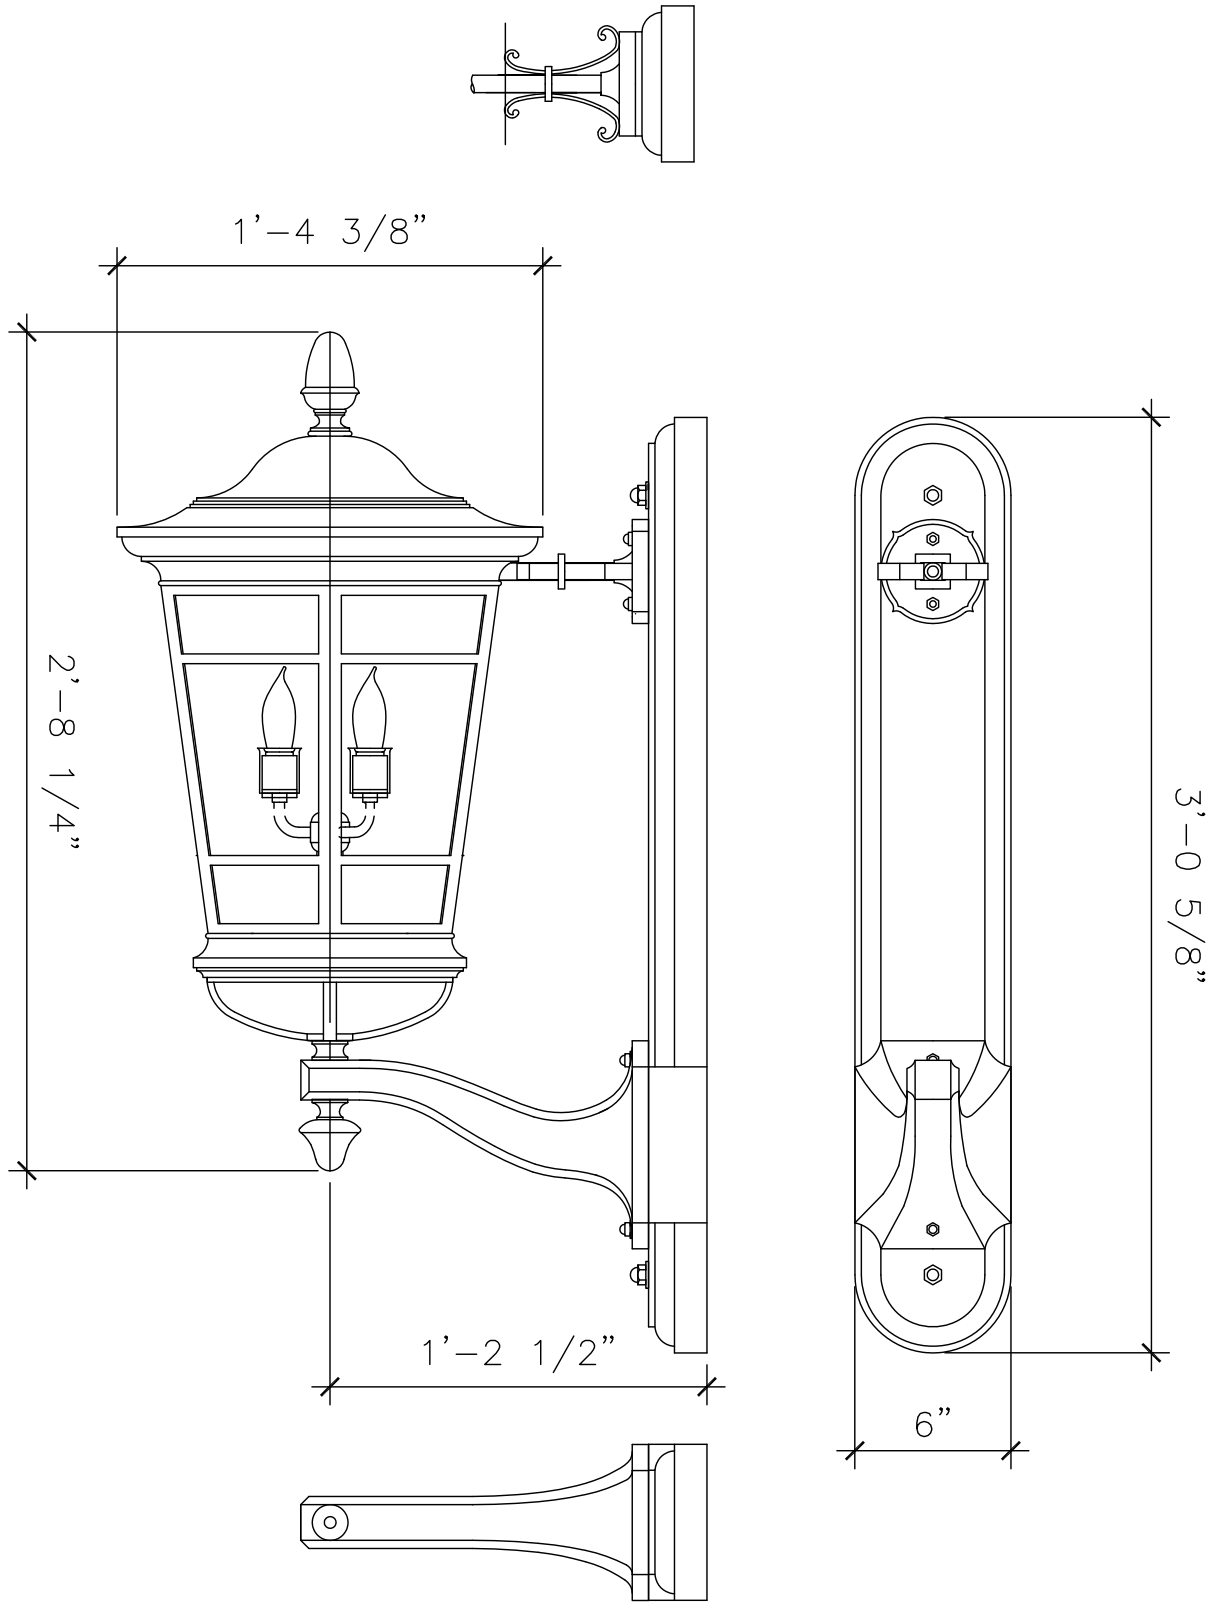

WALL SCONCE

LF065A

RECOMMENDED MATERIALS

ALUMINUM, BRONZE

FINISHES

PAINTED, ANTIQUED, PATINA, BRUSHED, HAND RUBBED

®