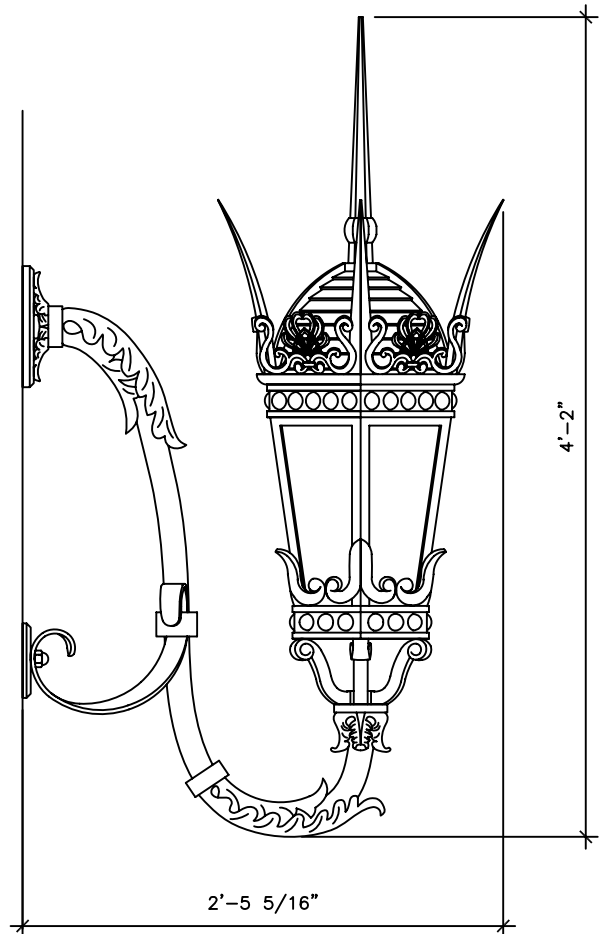

WALL BRACKET LANTERN

LF107C

RECOMMENDED MATERIALS
ALUMINUM, BRONZE

FINISHES
PAINTED, ANTIQUED, PATINA, BRUSHED, HAND RUBBED