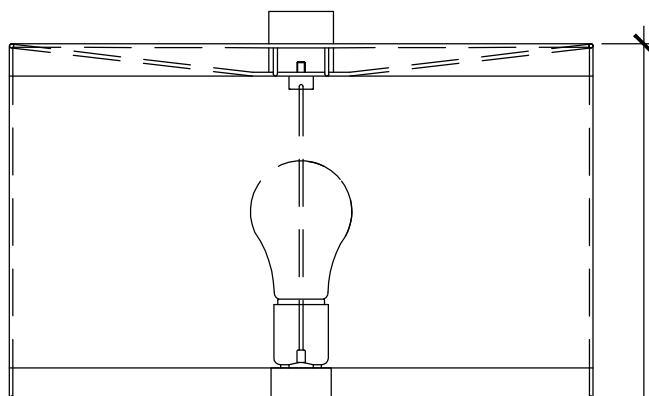

TABLE LAMP

LF185

2'-0 1/4"