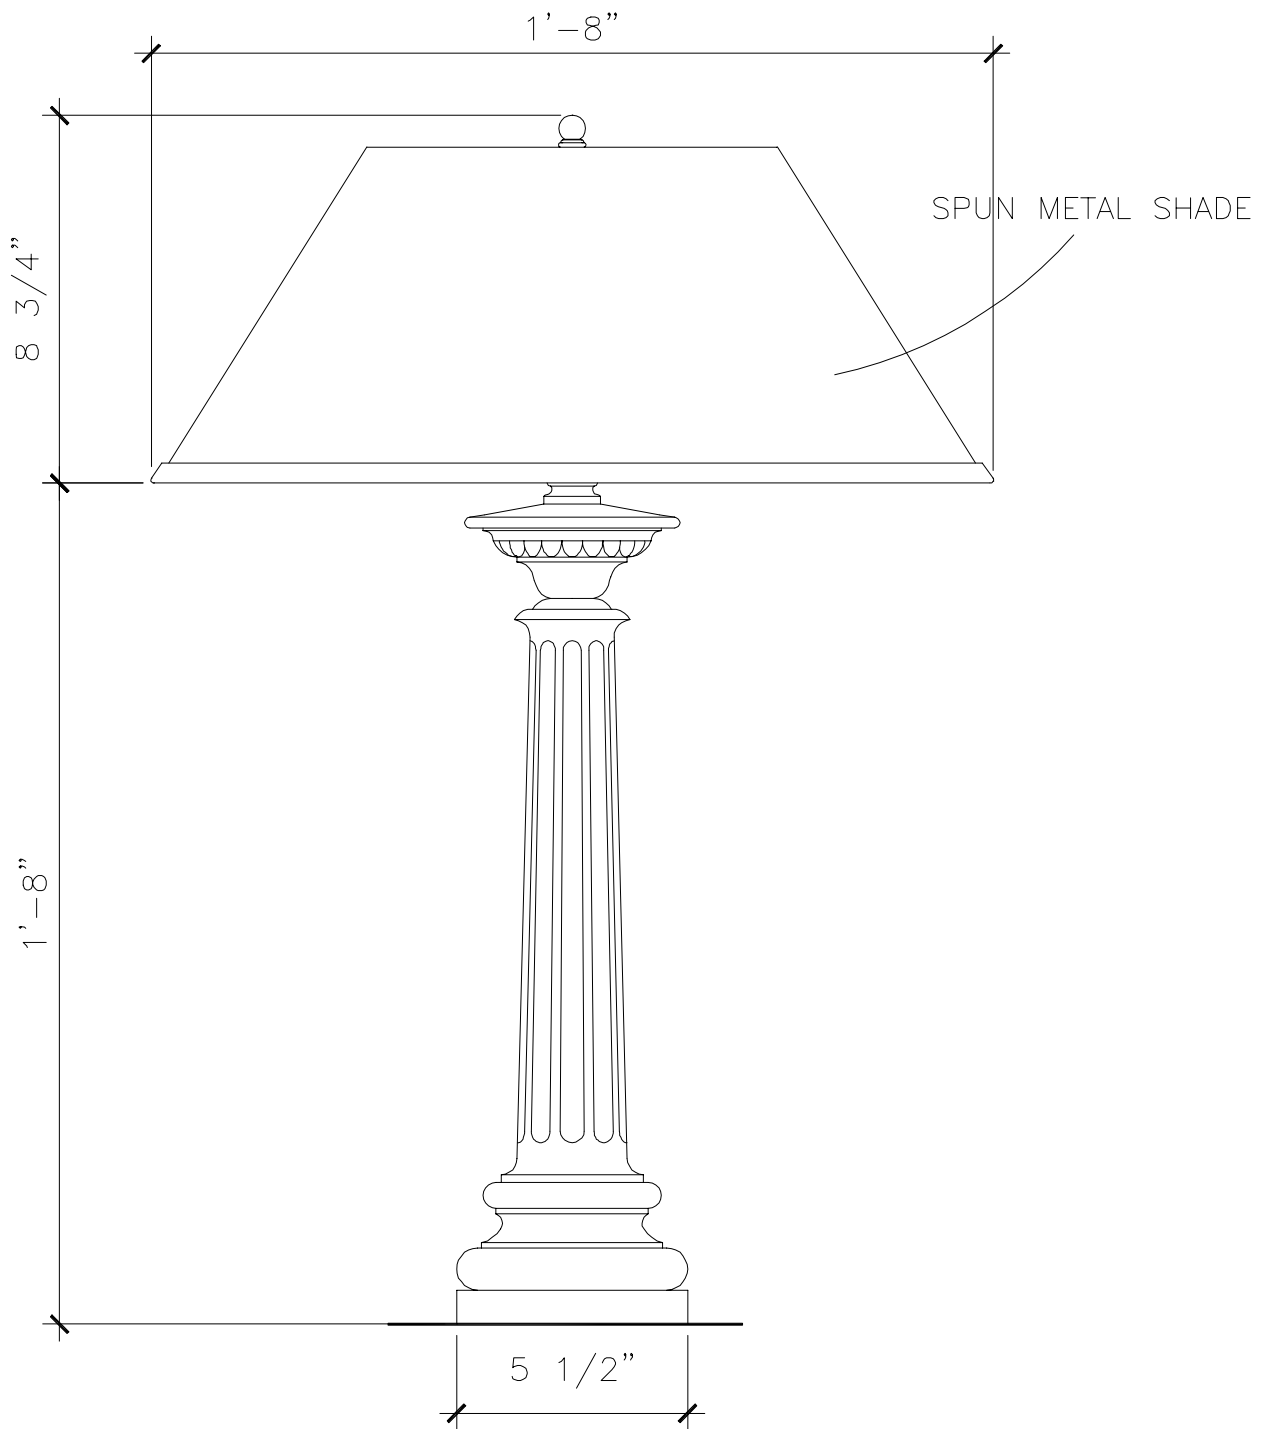

# WALL BRACKET LANTERN

LF107C

RECOMMENDED MATERIALS  
ALUMINUM, BRONZE

FINISHES  
PAINTED, ANTIQUED, PATINA, BRUSHED, HAND RUBBED

RECOMMENDED MATERIALS

IRON  
ALUMINUM  
BRONZE

FINISHES

PAINTED  
PAINTED, ANTIQUED  
PATINA, BRUSHED, HAND RUBBED