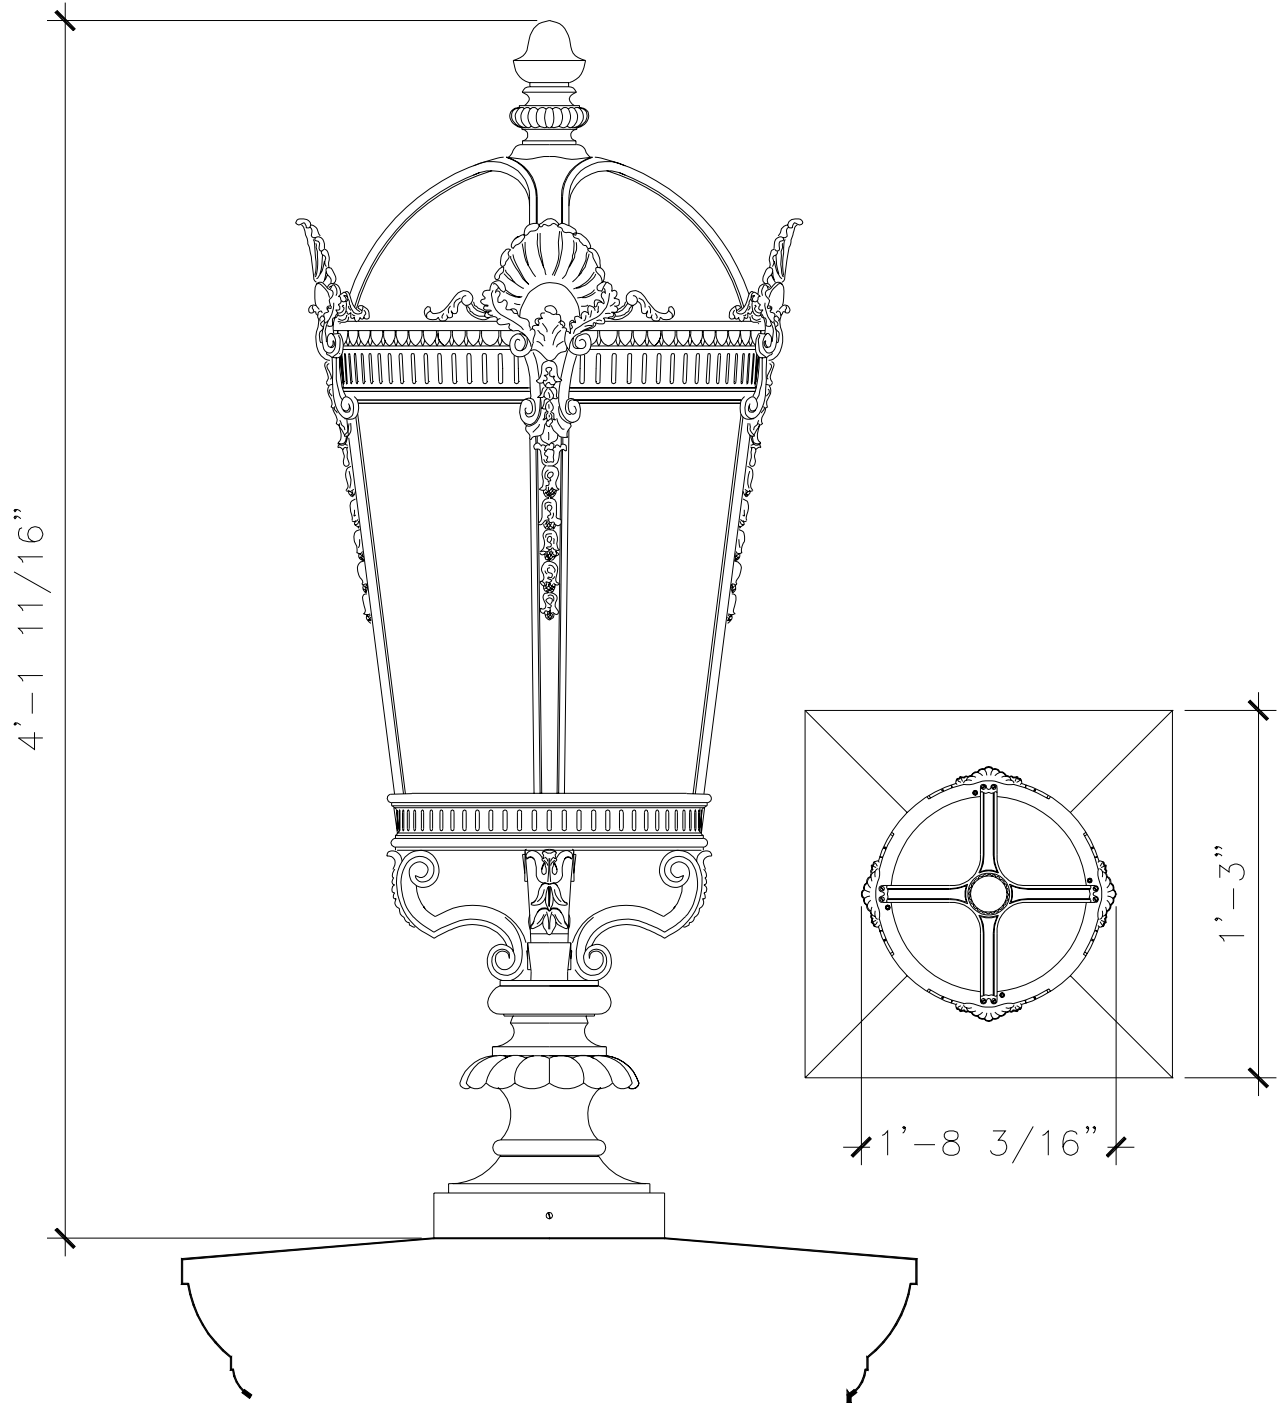

# WALL BRACKET LANTERN

LF119-NO

RECOMMENDED MATERIALS  
ALUMINUM, BRONZE

FINISHES  
PAINTED, ANTIQUED, PATINA, BRUSHED, HAND RUBBED

PEDESTAL LANTERN

LF120

RECOMMENDED MATERIALS

ALUMINUM  
BRONZE