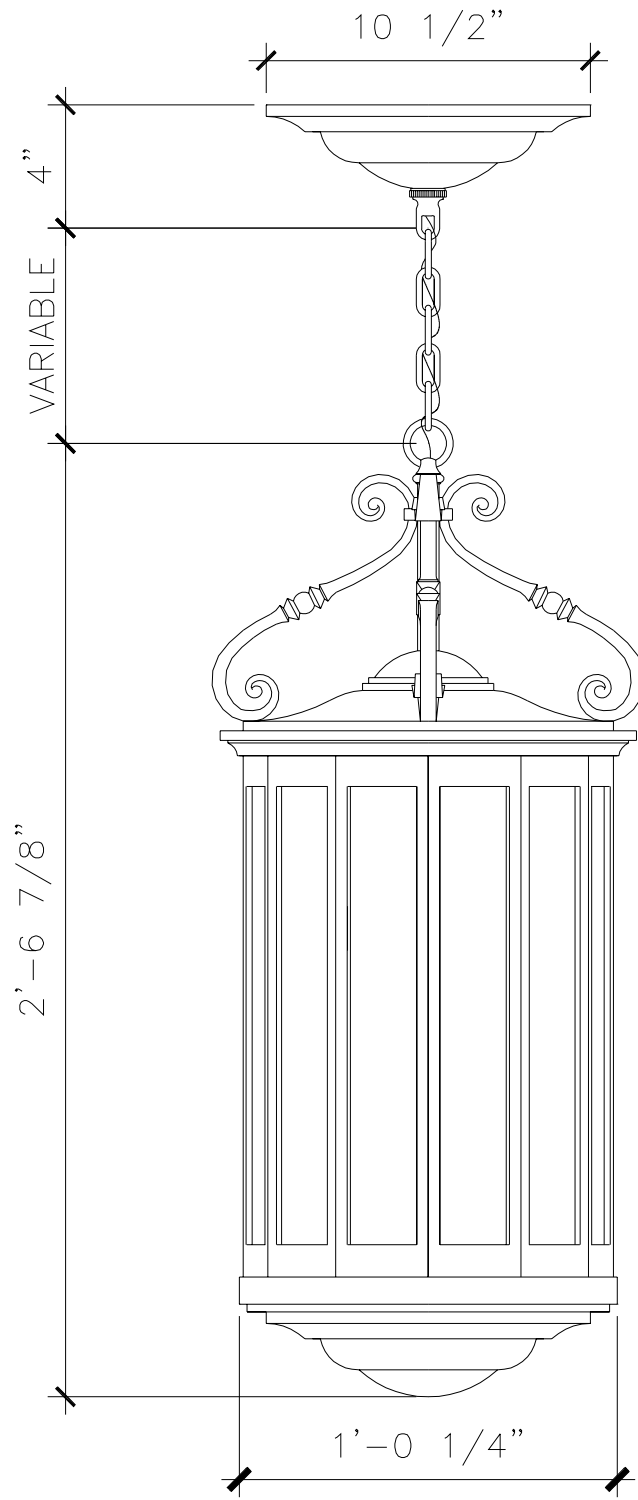

RECOMMENDED MATERIALS

ALUMINUM
BRONZE

FINISHES

PAINTED, ANTIQUED
PATINA, BRUSHED, HAND RUBBED