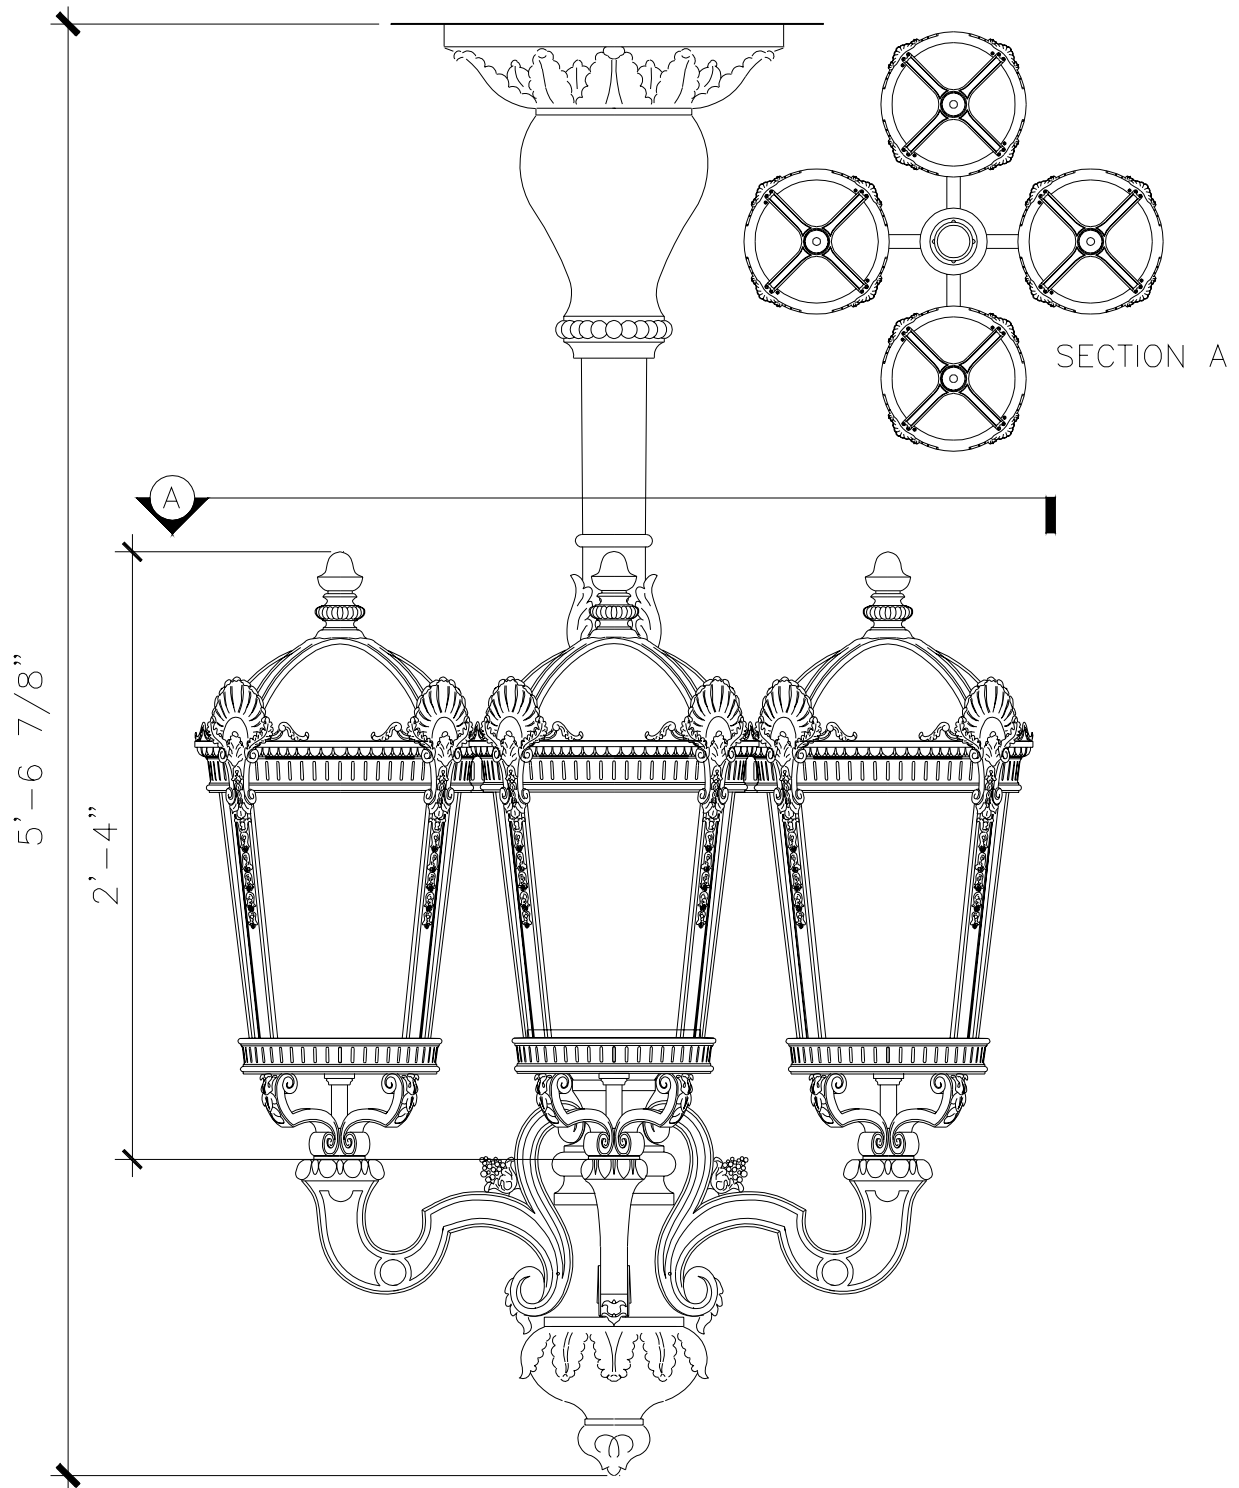

4 HD SINGLE TIER CHANDELIER

LF125

RECOMMENDED MATERIALS

ALUMINUM
BRONZE

FINISHES

PAINTED, ANTIQUED
PATINA, BRUSHED, HAND RUBBED