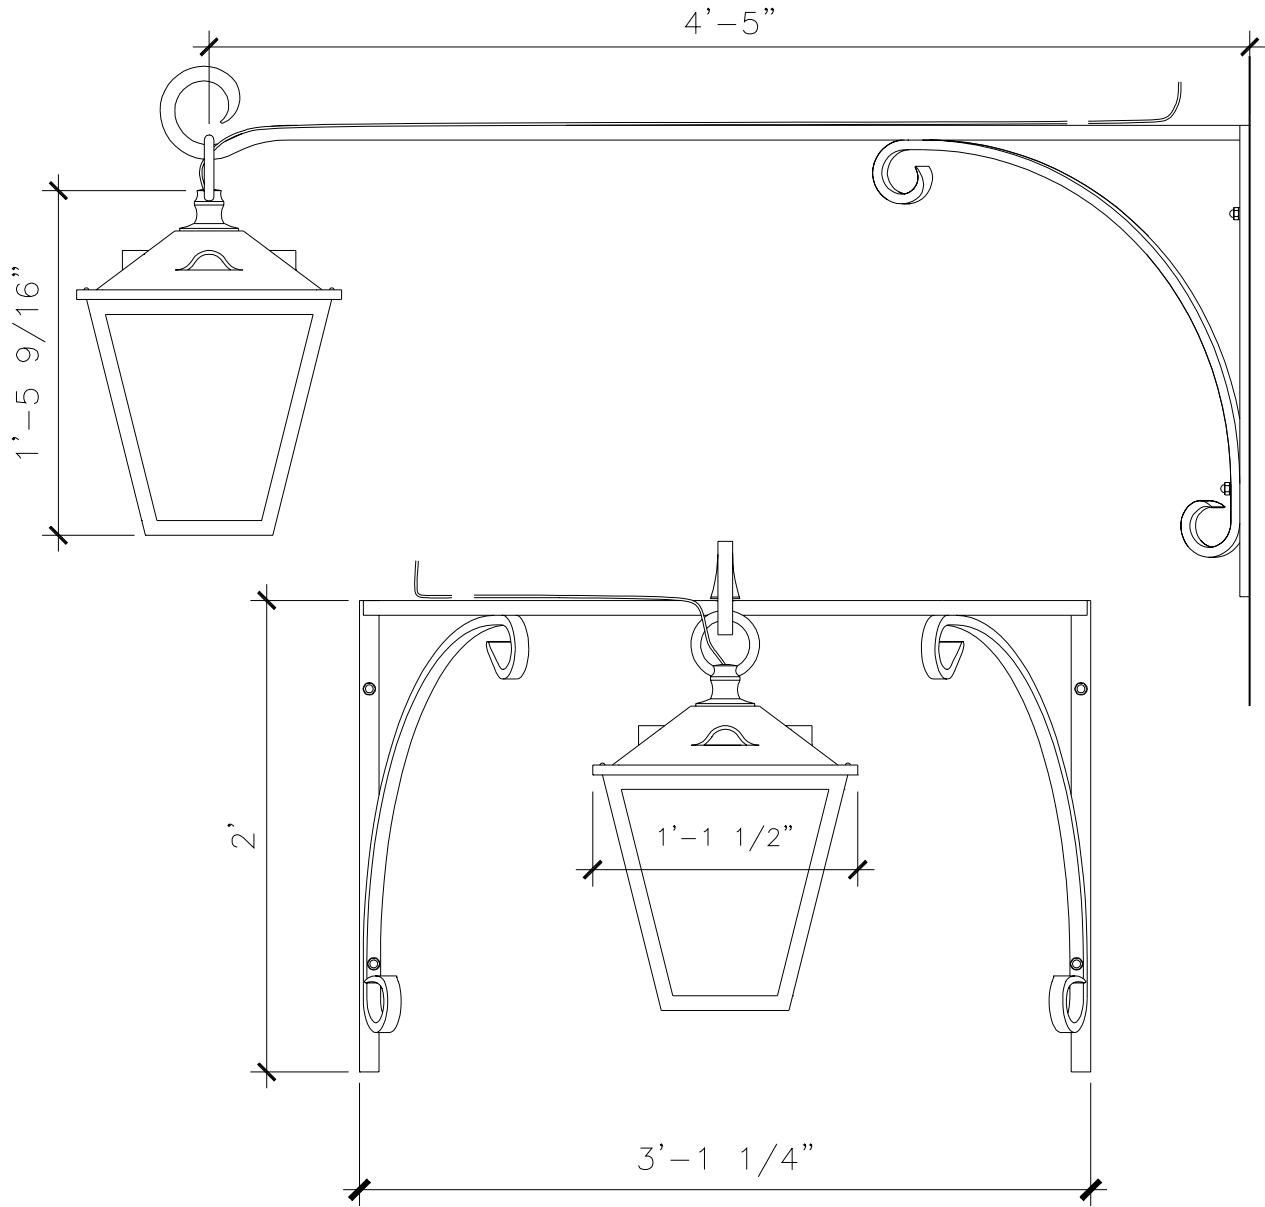

WALL BRACKET PENDANT LANTERN

LF109

RECOMMENDED MATERIALS

ALUMINUM

FINISHES

PAINTED, ANTIQUED