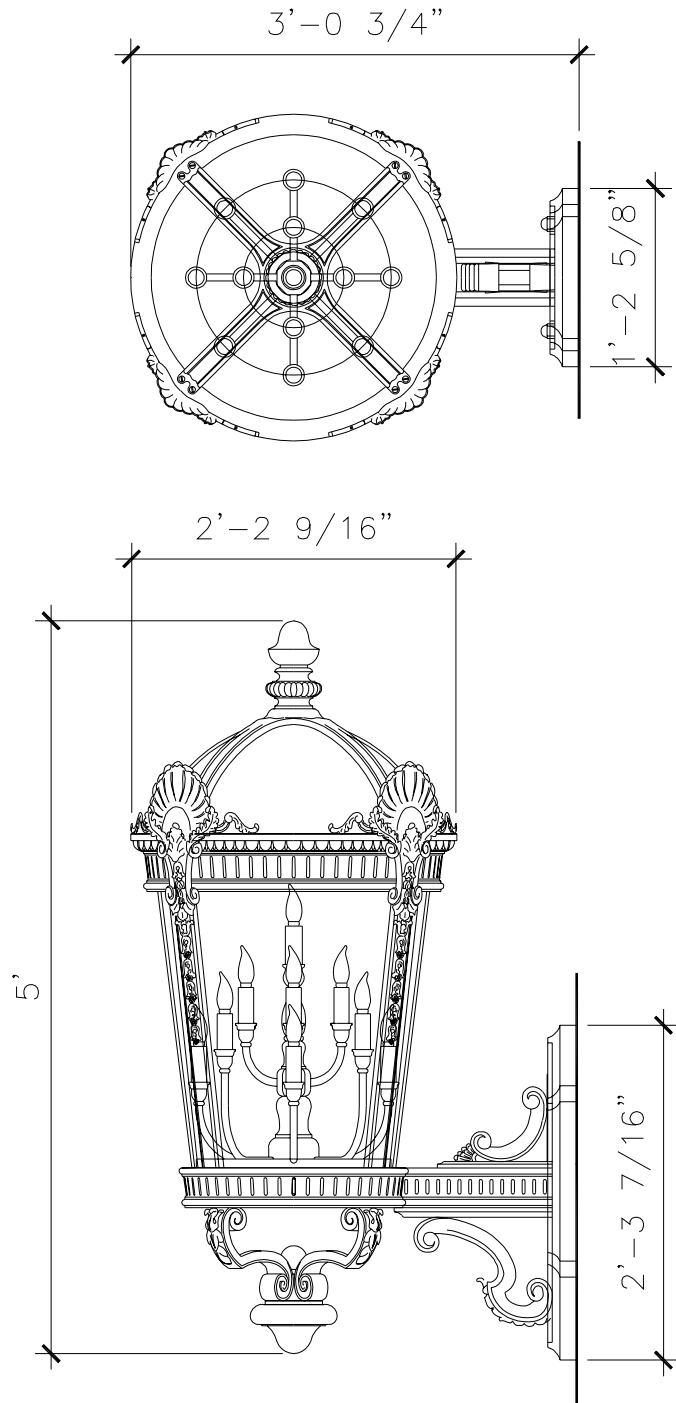

WALL BRACKET LANTERN

LF121

RECOMMENDED MATERIALS

ALUMINUM
BRONZE

FINISHES

PAINTED, ANTIQUED
PATINA, BRUSHED, HAND RUBBED