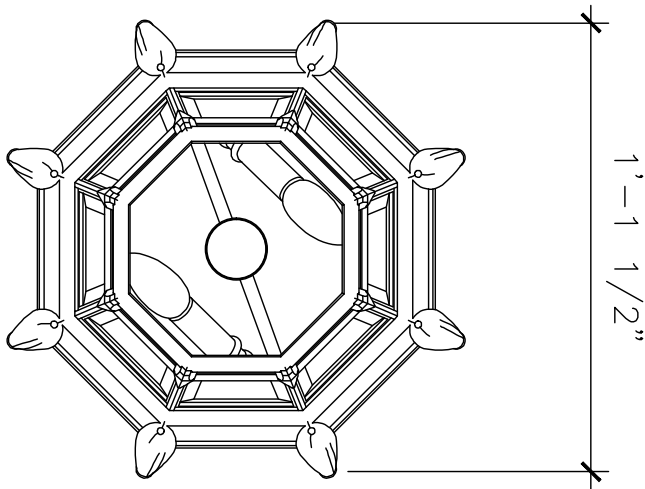

FLUSH MOUNT LIGHT FIXTURE

LF194

RECOMMENDED MATERIALS
ALUMINUM, BRONZE

FINISHES
PAINTED, ANTIQUED, PATINA, BRUSHED, HAND RUBBED