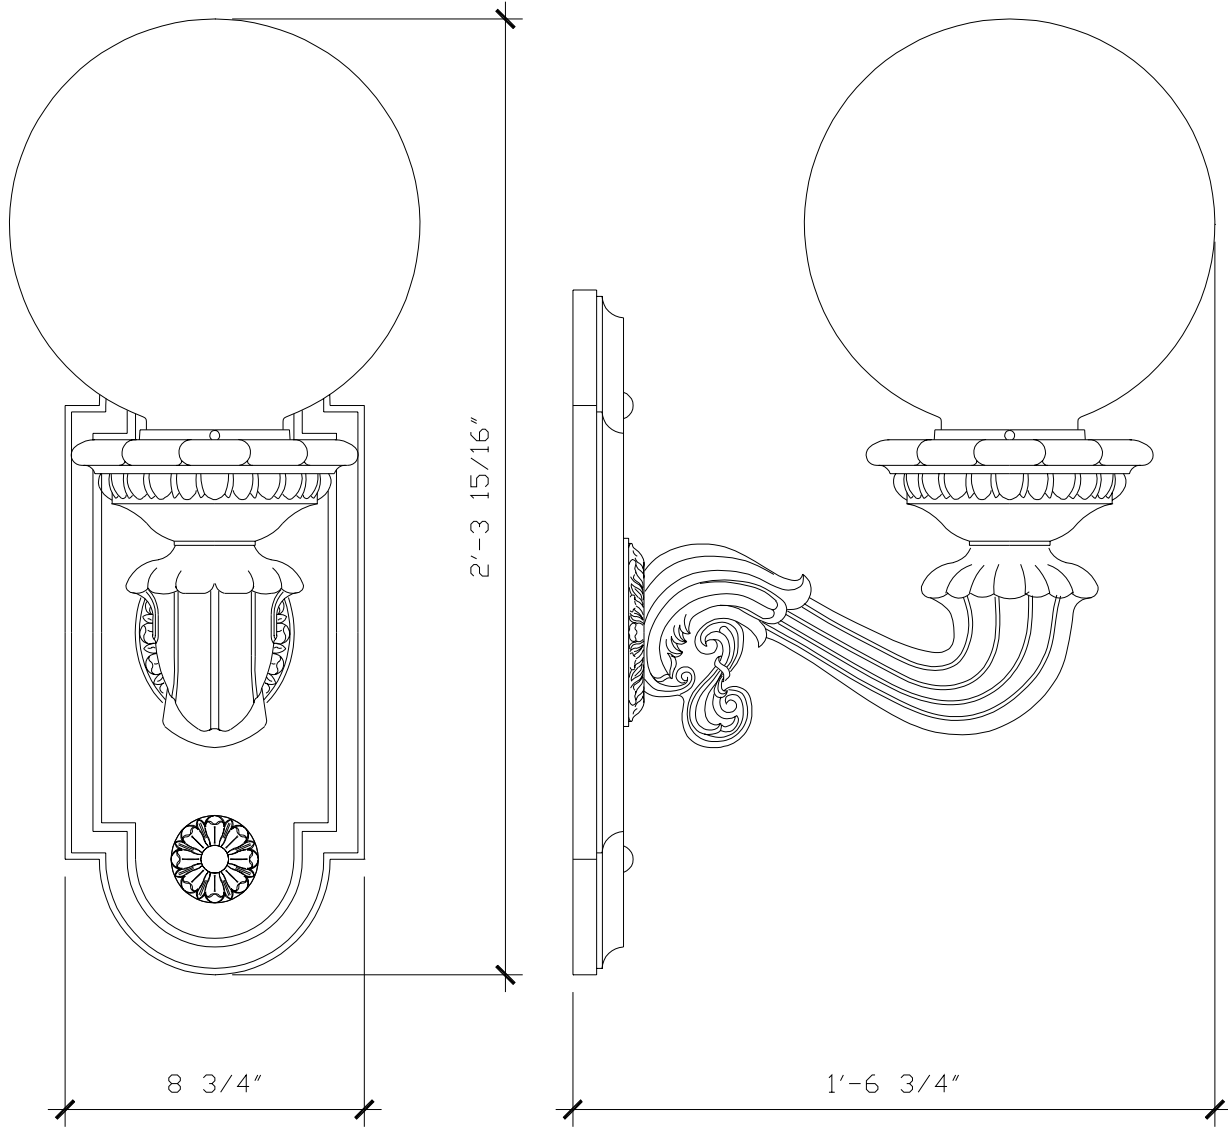

# WALL BRACKET LANTERN

LF032