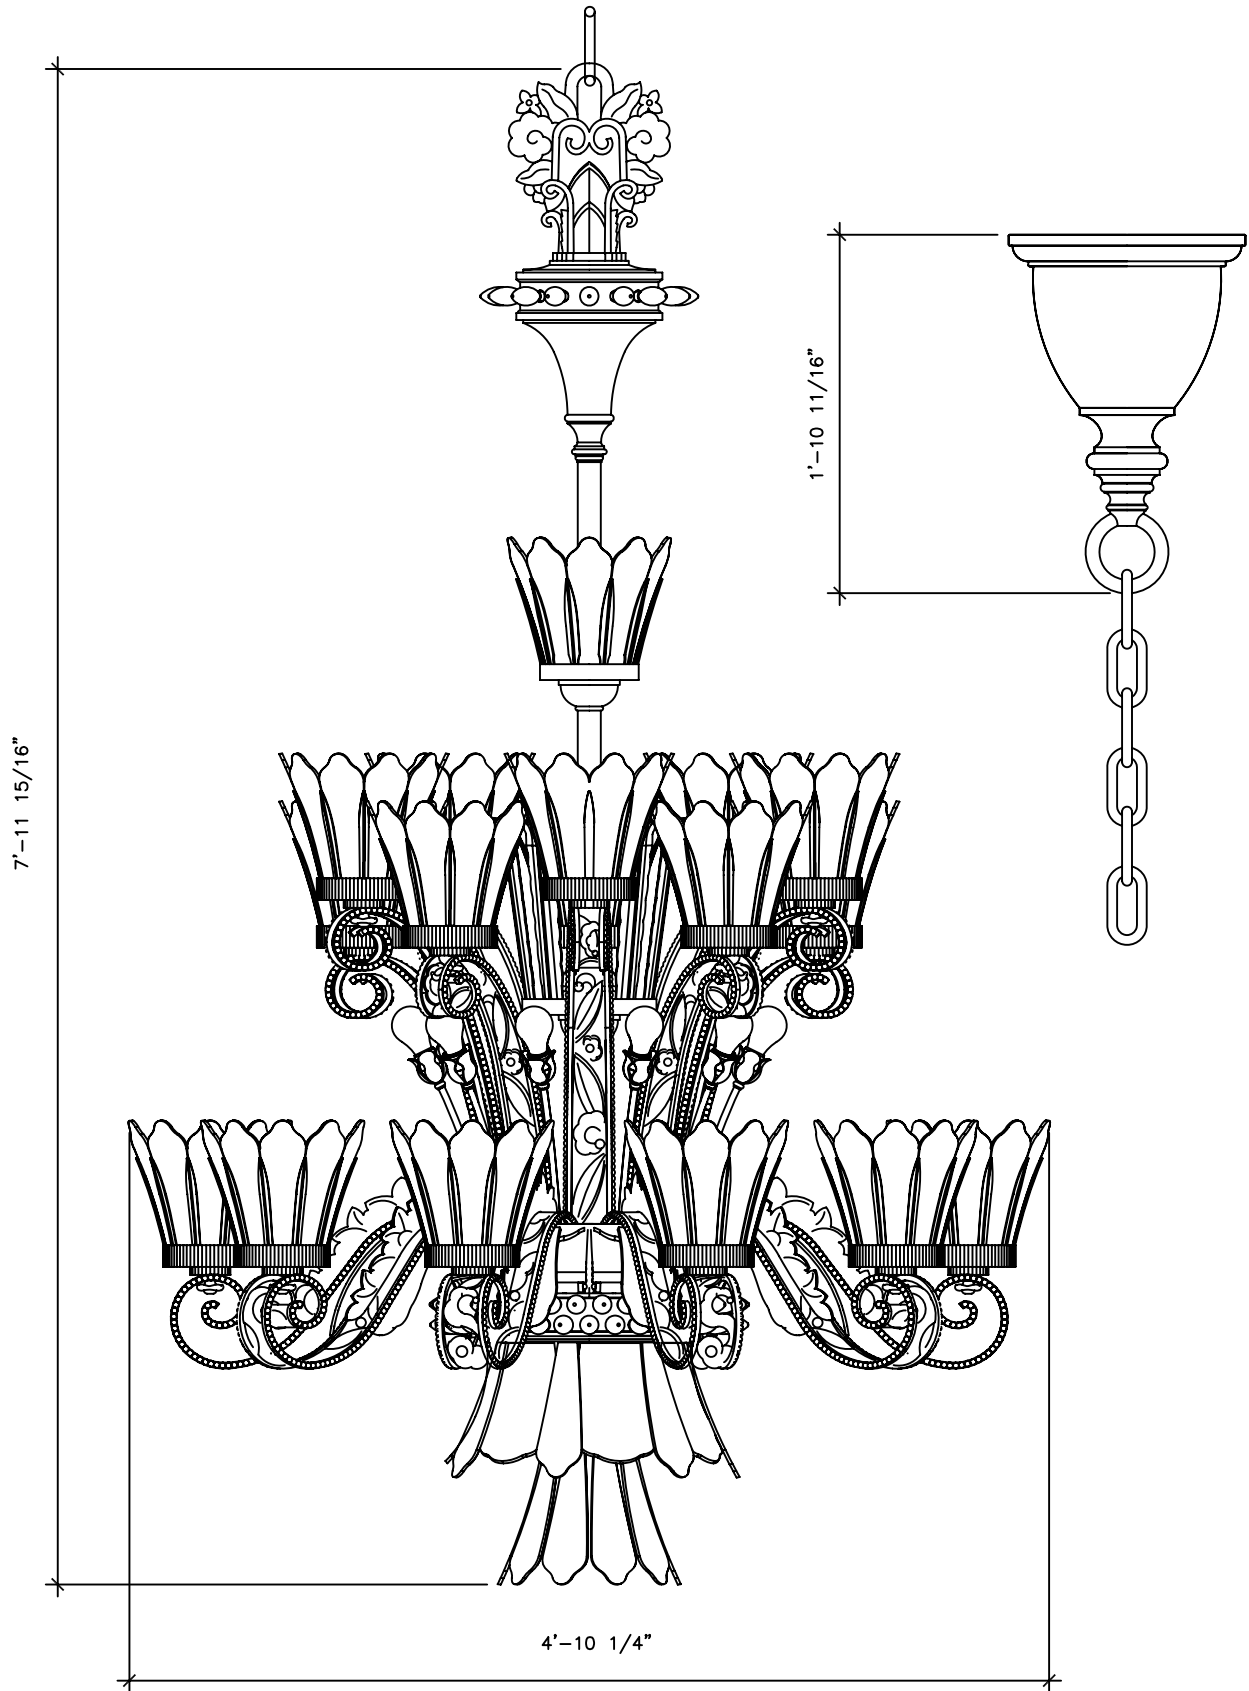

CHANDELIER

LF165

RECOMMENDED MATERIALS

ALUMINUM, BRONZE

FINISHES

PAINTED, ANTIQUED, PATINA, BRUSHED, HAND RUBBED

®