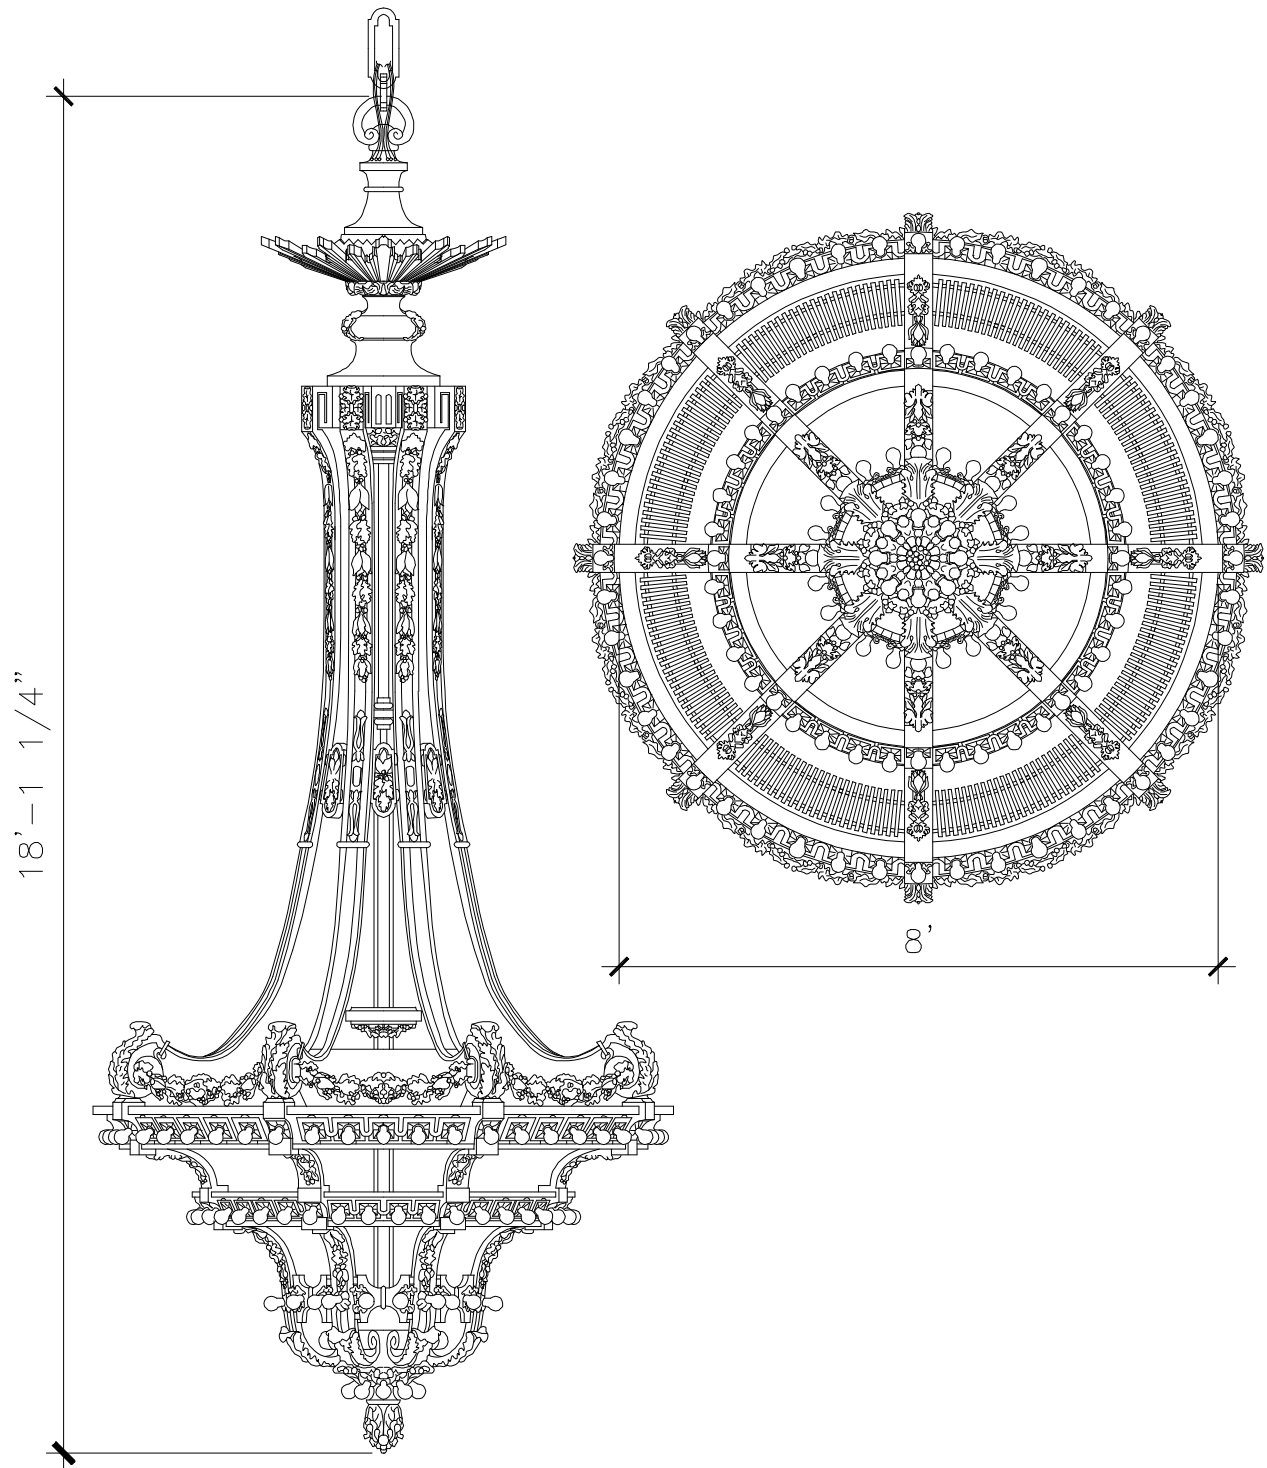

RECOMMENDED MATERIALS

ALUMINUM
BRONZE

FINISHES

PAINTED, ANTIQUED
PATINA, BRUSHED, HAND RUBBED