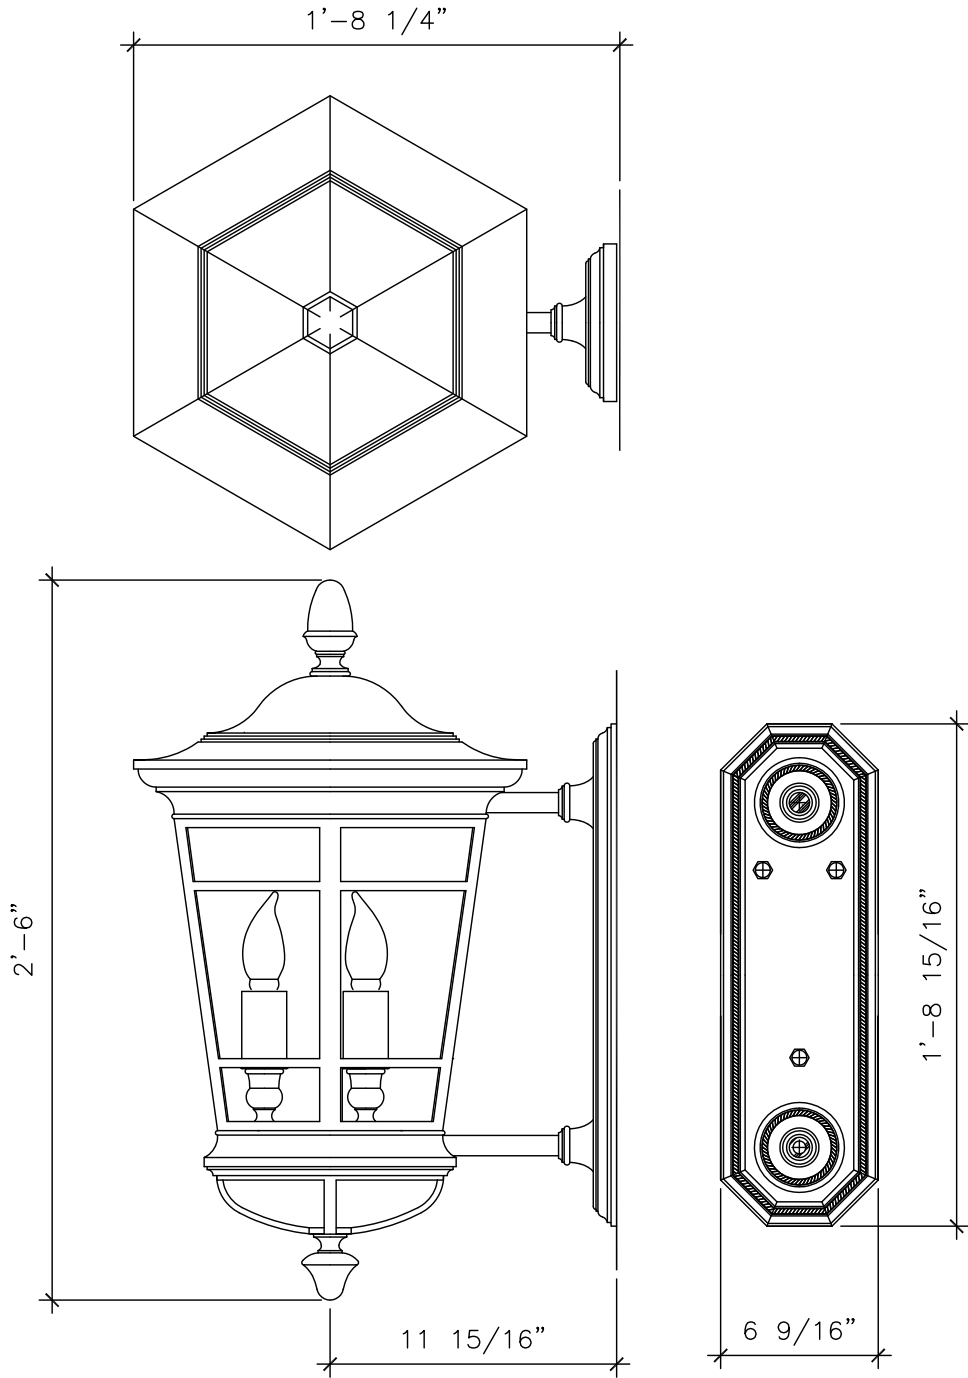

WALL BRACKET LANTERN

LF064A

RECOMMENDED MATERIALS

ALUMINUM, BRONZE

FINISHES

PAINTED, ANTIQUED, PATINA, BRUSHED, HAND RUBBED