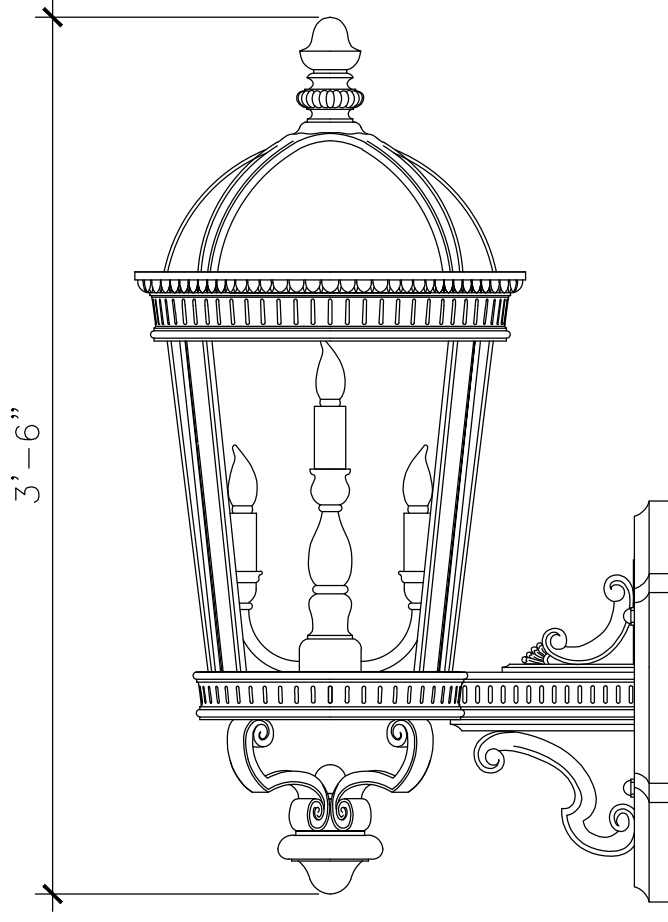

WALL BRACKET LANTERN

LF119-NO

RECOMMENDED MATERIALS
ALUMINUM, BRONZE

FINISHES
PAINTED, ANTIQUED, PATINA, BRUSHED, HAND RUBBED