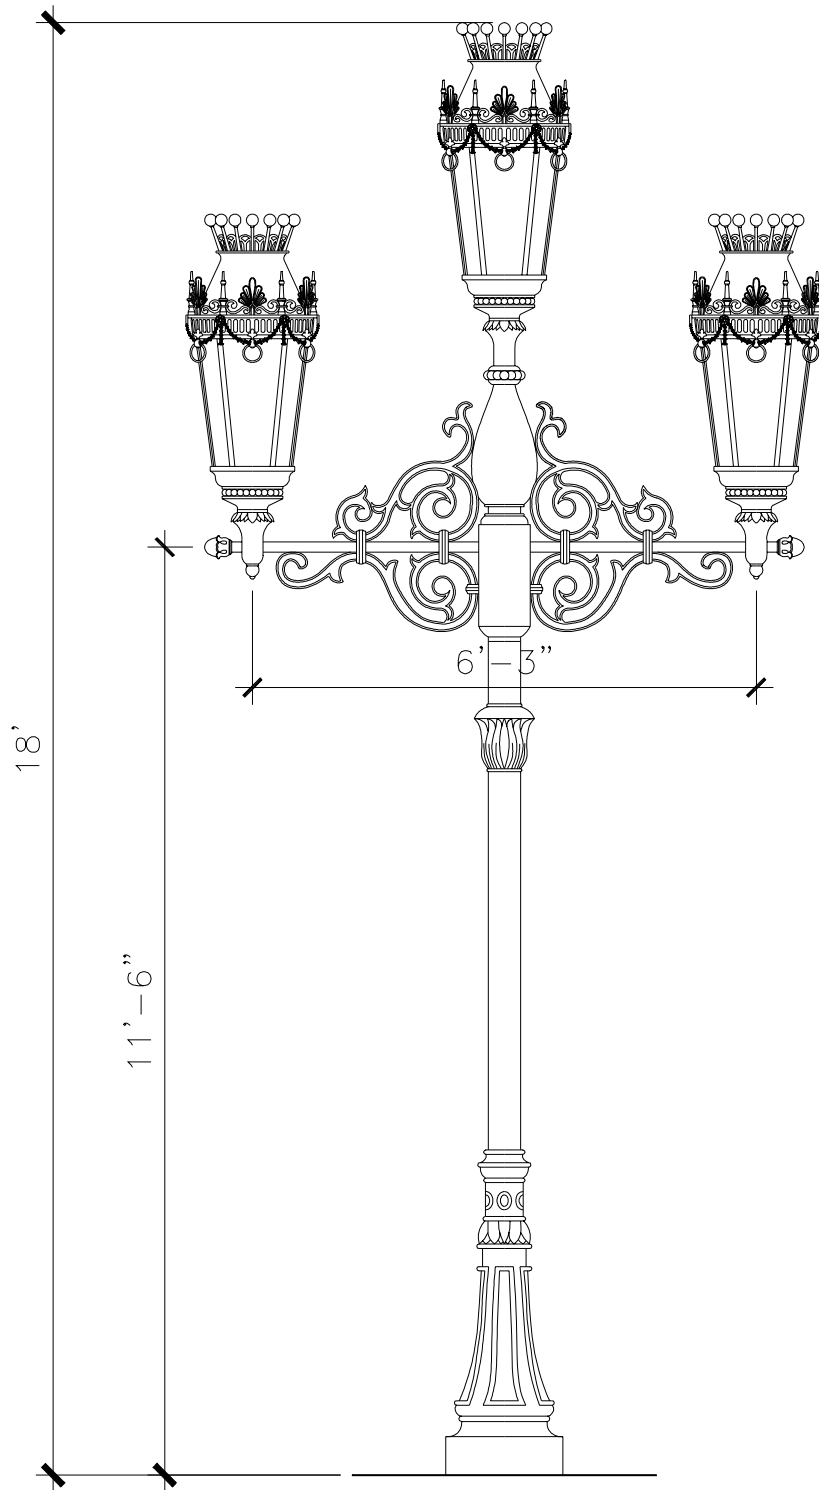

RECOMMENDED MATERIALS

ALUMINUM
BRONZE

FINISHES

PAINTED, ANTIQUED
PATINA, BRUSHED, HAND RUBBED