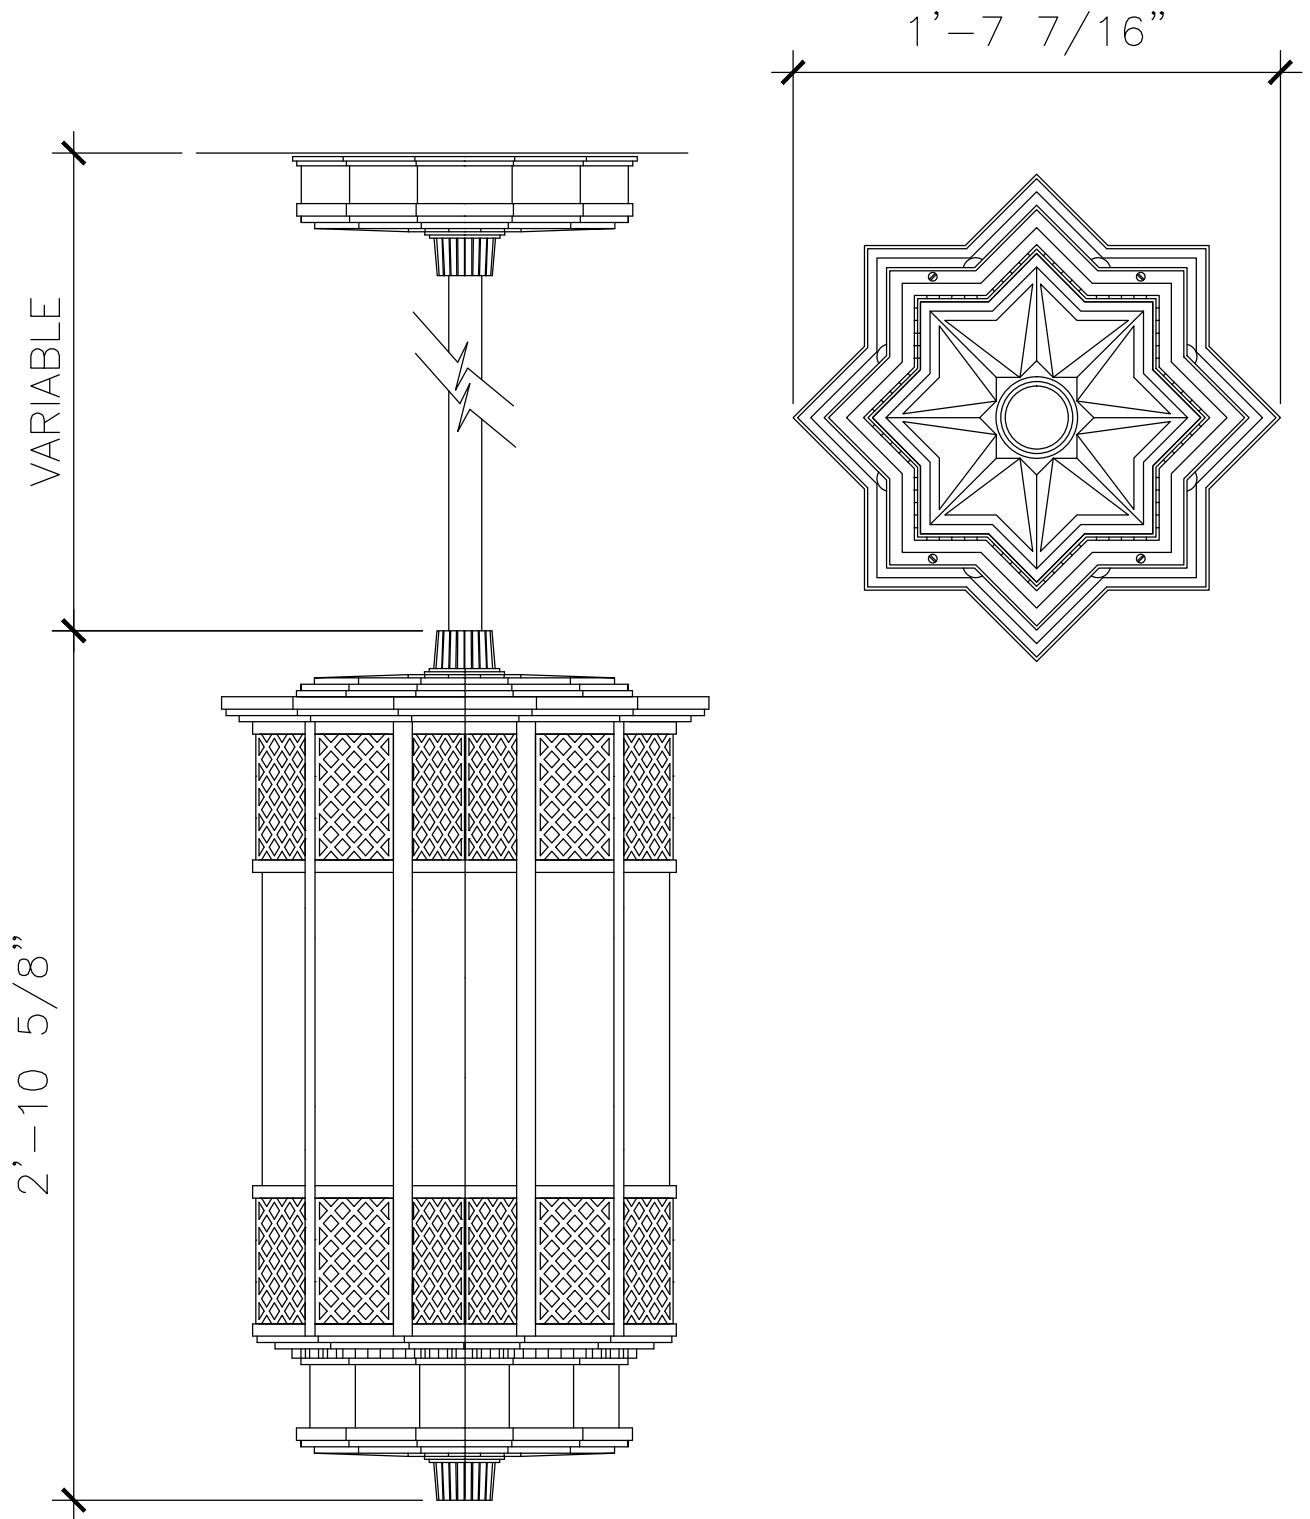

PENDANT LAMP

LF080B

RECOMMENDED MATERIALS
ALUMINUM, BRONZE

FINISHES
PAINTED, ANTIQUED, PATINA, BRUSHED, HAND RUBBED