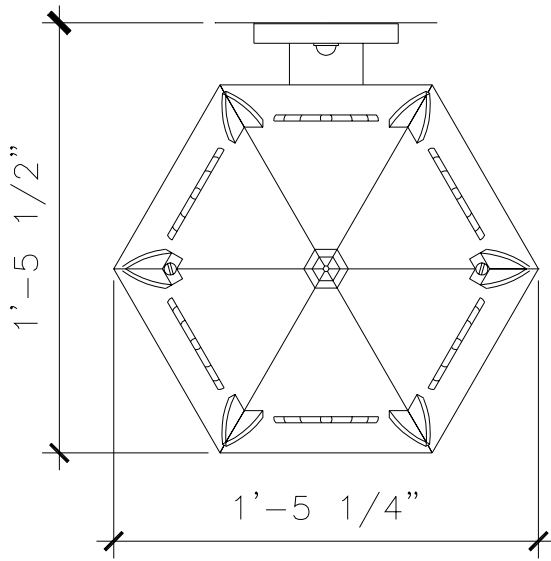

WALL BRACKET LANTERN

LF066A

RECOMMENDED MATERIALS

ALUMINUM
BRONZE

FINISHES

PAINTED, ANTIQUED
PATINA, BRUSHED, HAND RUBBED