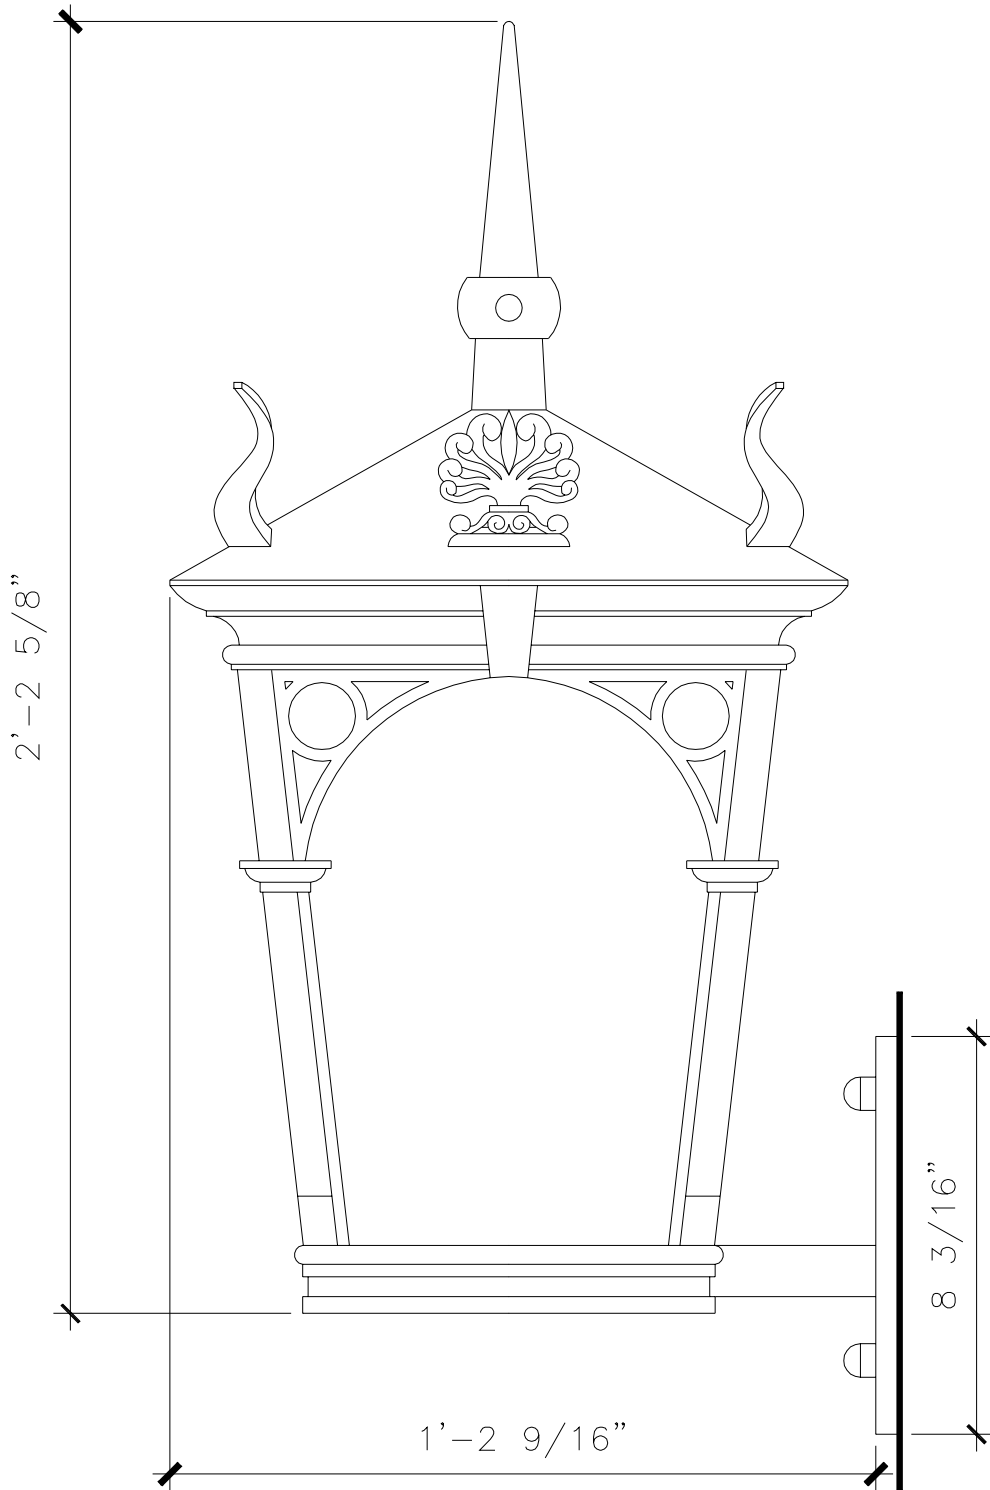

# WALL BRACKET LANTERN

LF067