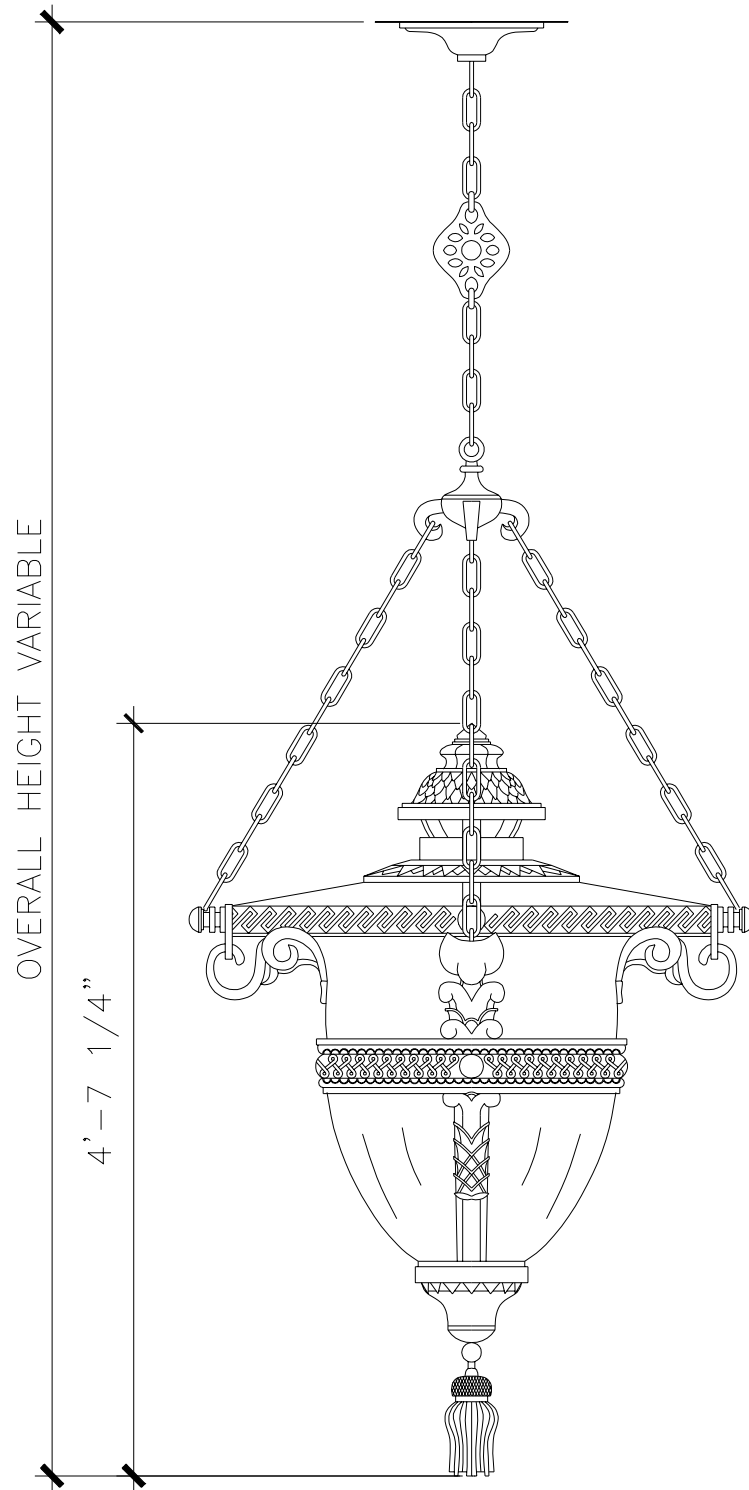

RECOMMENDED MATERIALS

ALUMINUM
BRONZE

FINISHES

PAINTED, ANTIQUED
PATINA, BRUSHED, HAND RUBBED