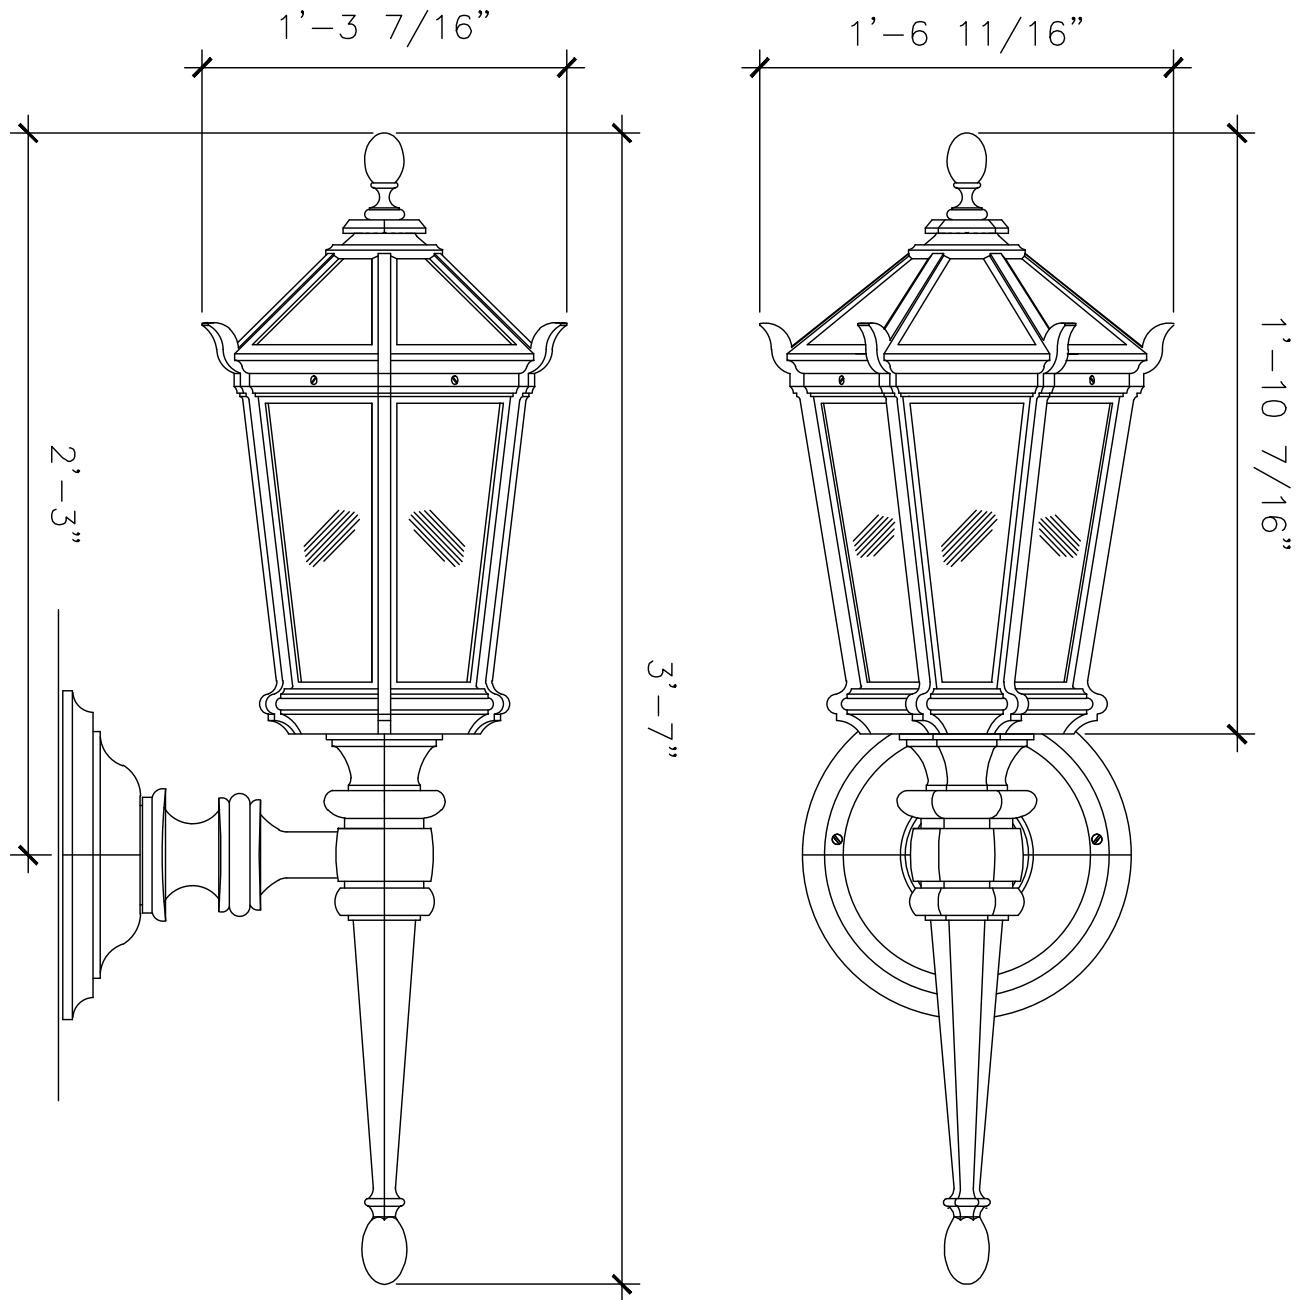

WALL LIGHT FIXTURE GAS

LF189

RECOMMENDED MATERIALS
ALUMINUM, BRONZE

FINISHES
PAINTED, ANTIQUED, PATINA, BRUSHED, HAND RUBBED