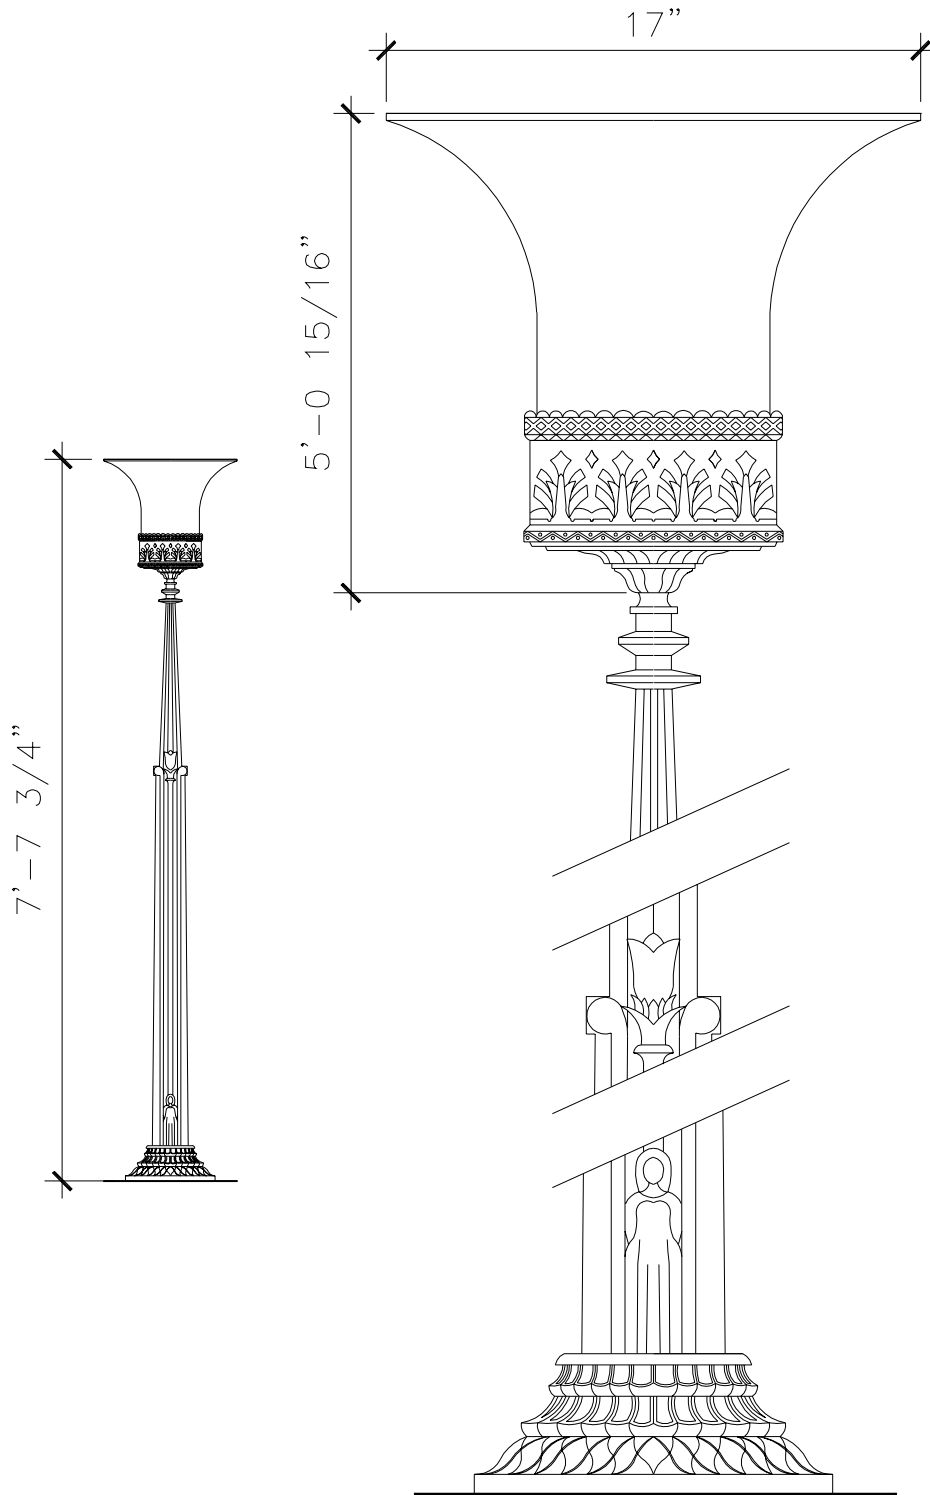

# WALL BRACKET LANTERN

LF057B

**RECOMMENDED MATERIALS**  
ALUMINUM, BRONZE

**FINISHES**  
PAINTED, ANTIQUED, PATINA, BRUSHED, HAND RUBBED

RECOMMENDED MATERIALS

ALUMINUM  
BRONZE

FINISHES

PAINTED, ANTIQUED  
PATINA, BRUSHED, HAND RUBBED