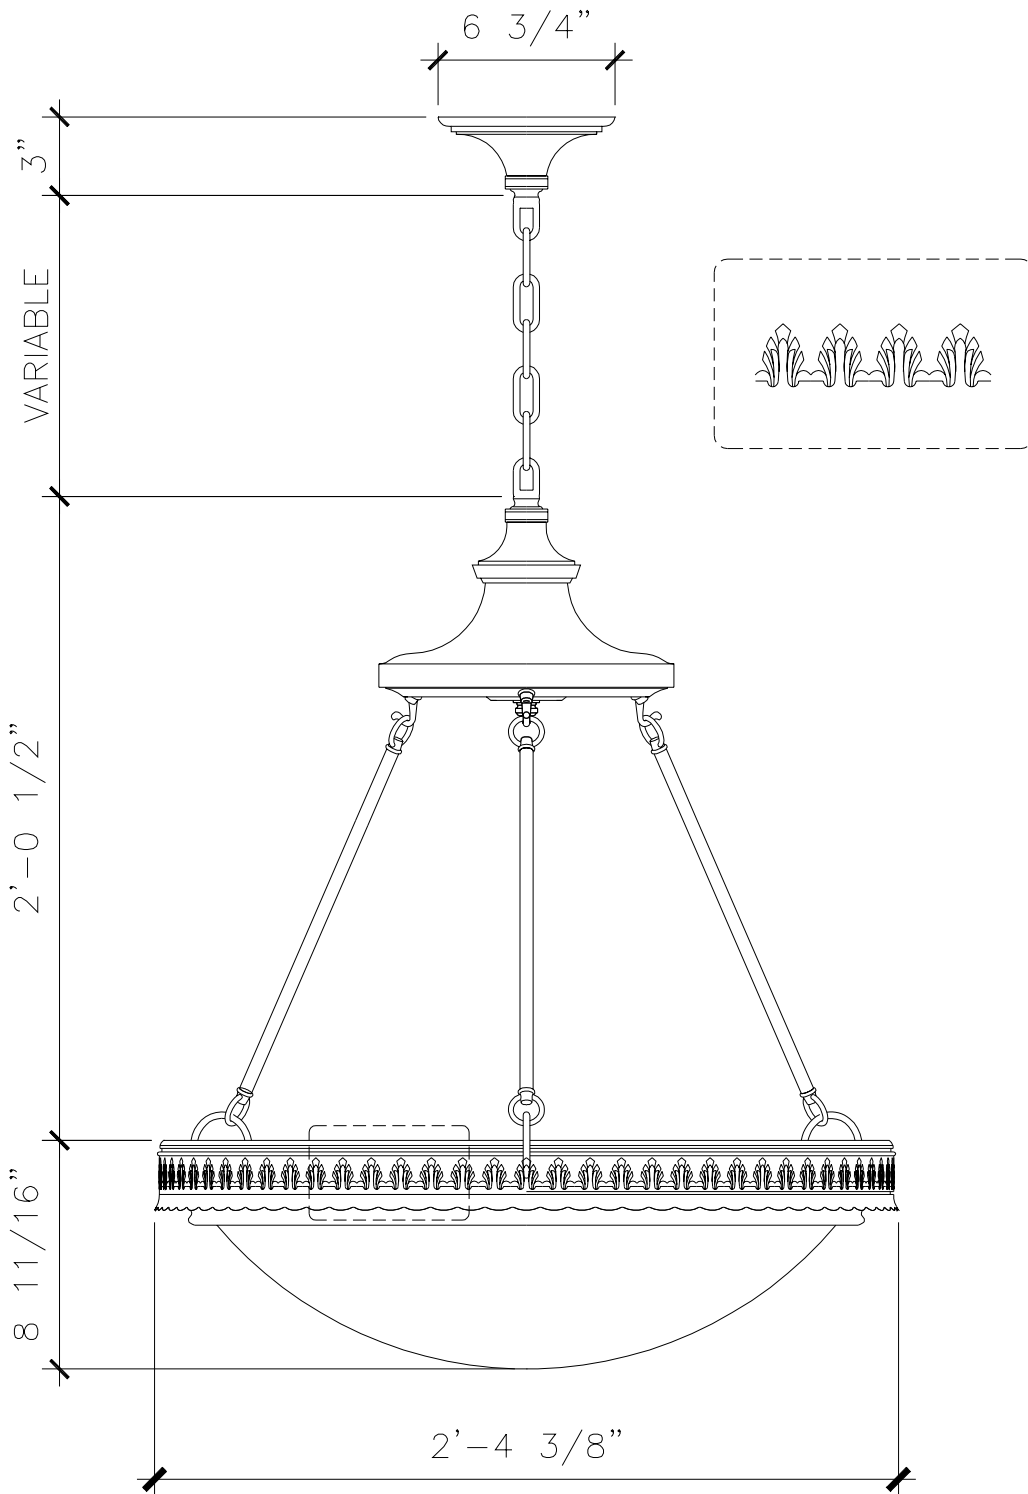

RECOMMENDED MATERIALS

ALUMINUM
BRONZE

FINISHES

PAINTED, ANTIQUED
PATINA, BRUSHED, HAND RUBBED