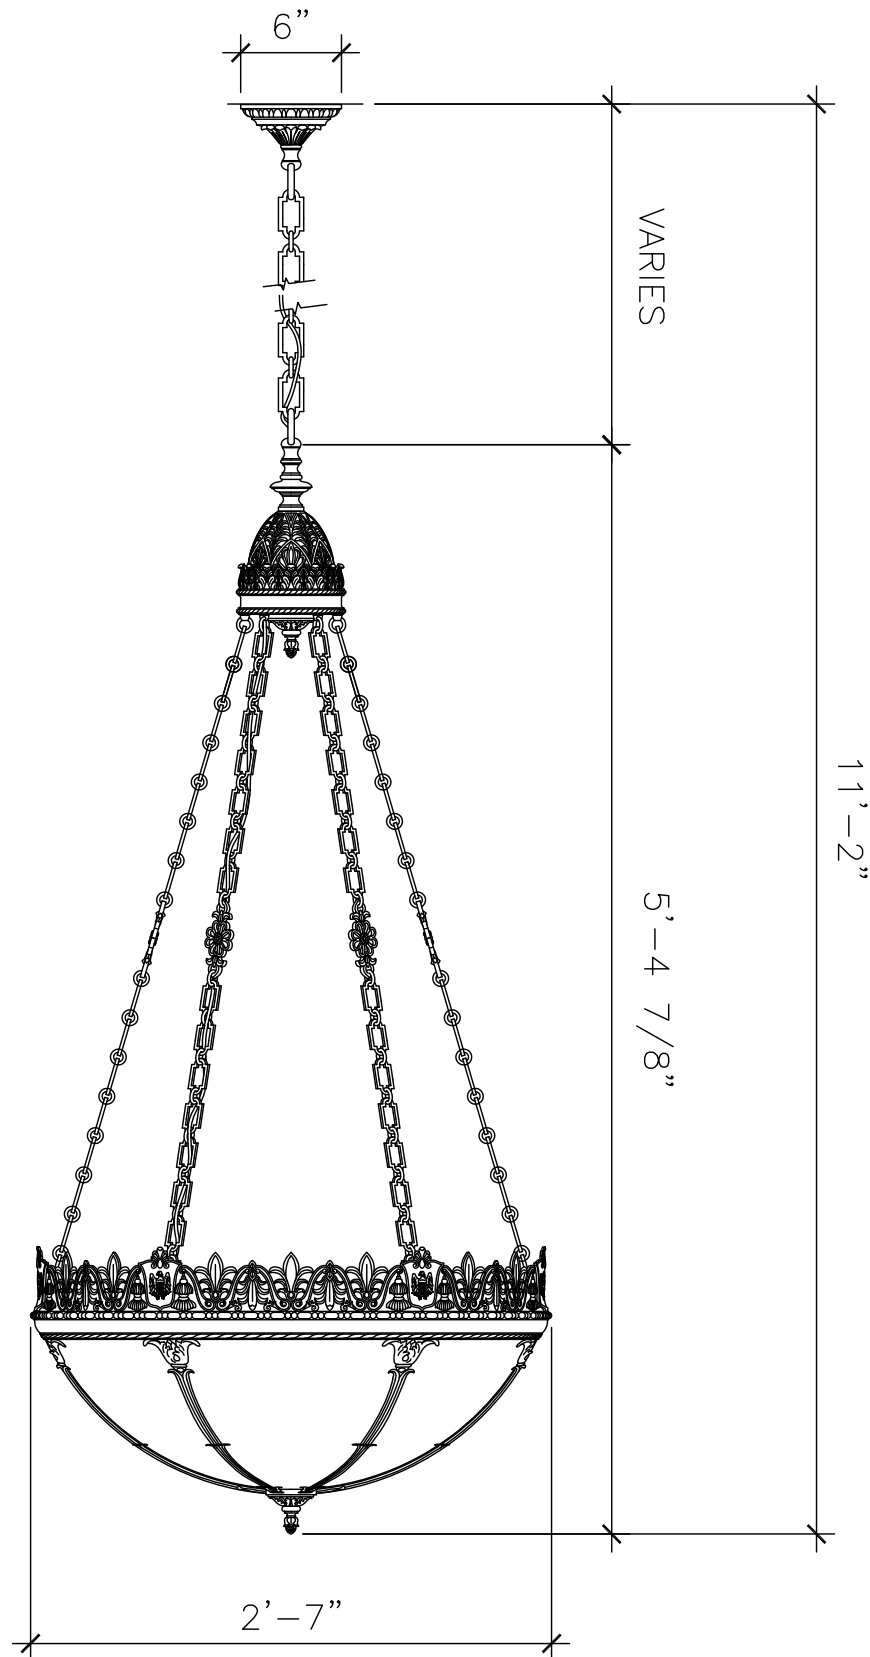

# PENDANT LAMP

LF204

RECOMMENDED MATERIALS  
ALUMINUM, BRONZE

FINISHES  
PAINTED, ANTIQUED, PATINA, BRUSHED, HAND RUBBED