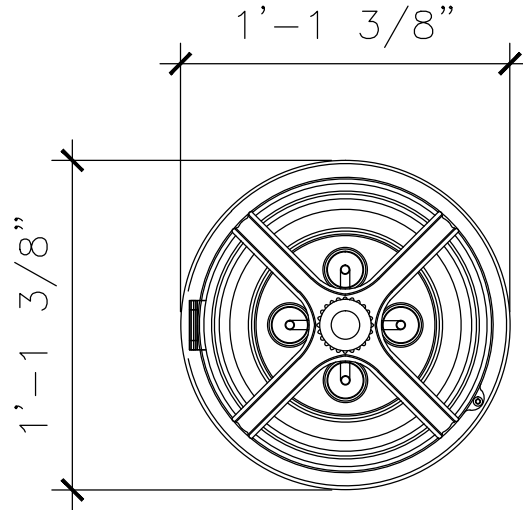

PEDESTAL LANTERN

LF120B-NO

RECOMMENDED MATERIALS
ALUMINUM, BRONZE

FINISHES
PAINTED, ANTIQUED, PATINA, BRUSHED, HAND RUBBED