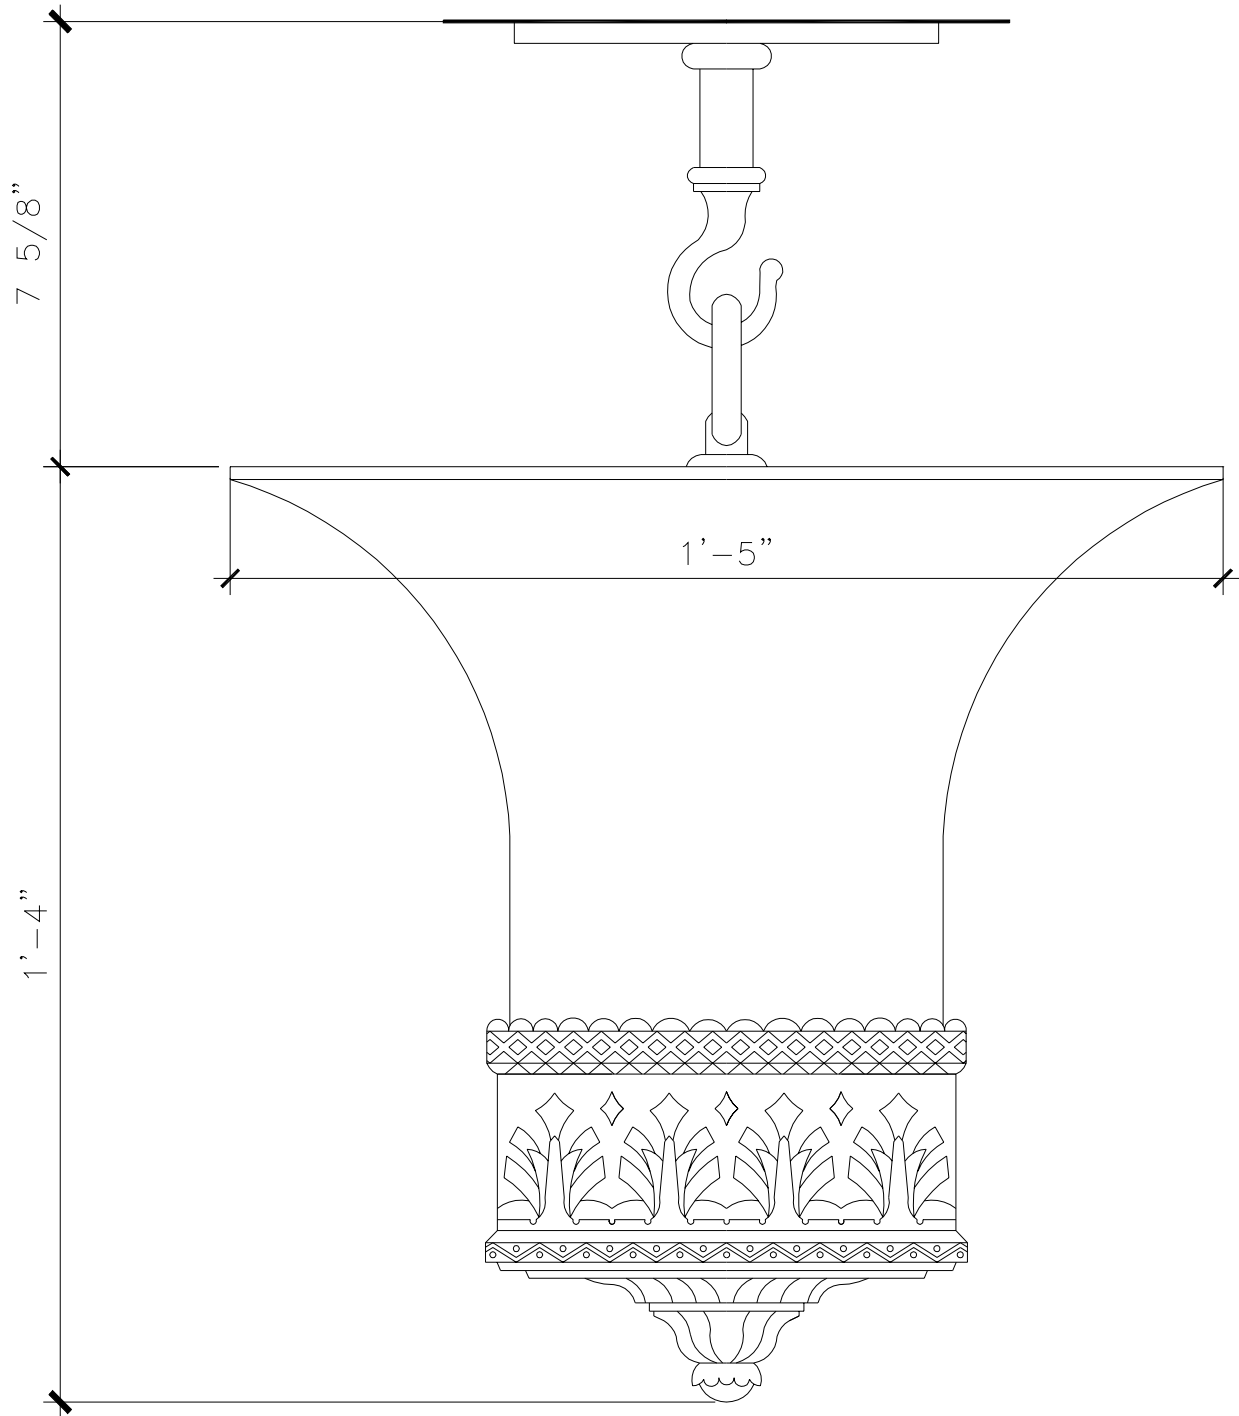

RECOMMENDED MATERIALS

ALUMINUM
BRONZE

FINISHES

PAINTED, ANTIQUED
PATINA, BRUSHED, HAND RUBBED