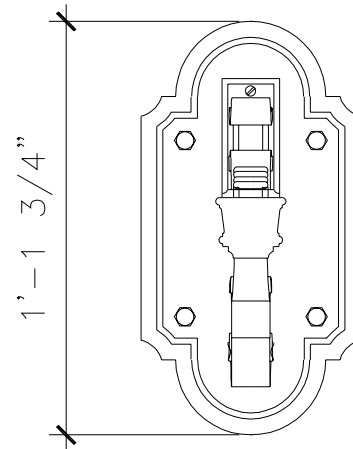

WALL BRACKET PENDANT LANTERN

LF119A

RECOMMENDED MATERIALS

ALUMINUM
BRONZE

FINISHES

PAINTED, ANTIQUED
PATINA, BRUSHED, HAND RUBBED