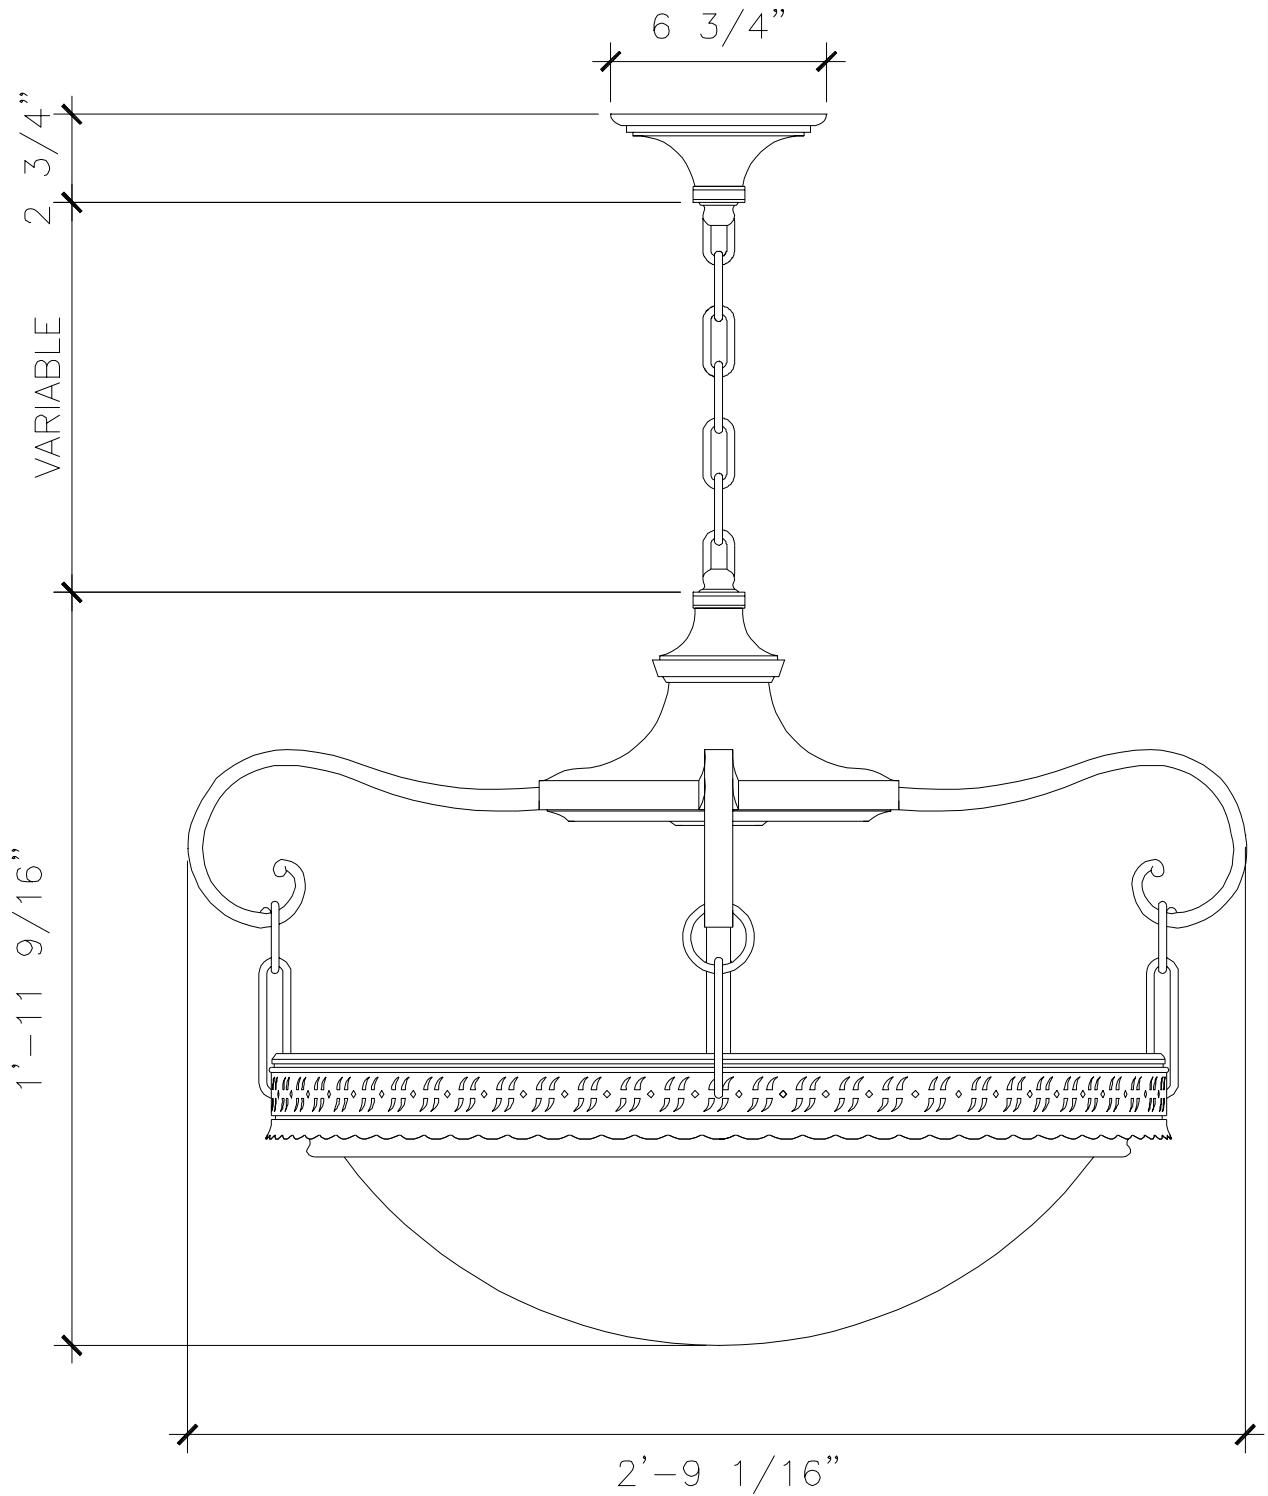

PENDANT LAMP

LF049

RECOMMENDED MATERIALS

ALUMINUM
BRONZE

FINISHES

PAINTED, ANTIQUED
PATINA, BRUSHED, HAND RUBBED