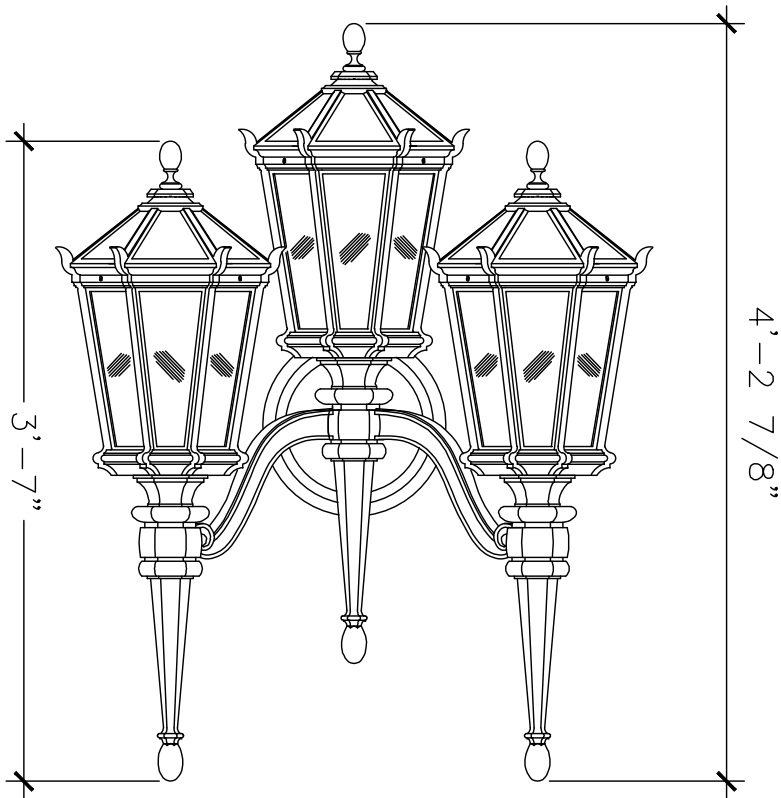

TRIPLE HEAD LANTERN GAS

LF190

RECOMMENDED MATERIALS
ALUMINUM, BRONZE

FINISHES
PAINTED, ANTIQUED, PATINA, BRUSHED, HAND RUBBED