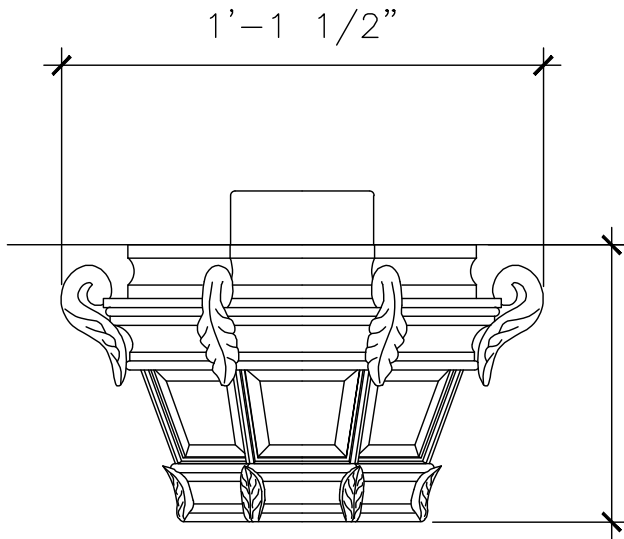

FLUSH MOUNT LIGHT FIXTURE

LF194

RECOMMENDED MATERIALS
ALUMINUM, BRONZE

FINISHES
PAINTED, ANTIQUED, PATINA, BRUSHED, HAND RUBBED