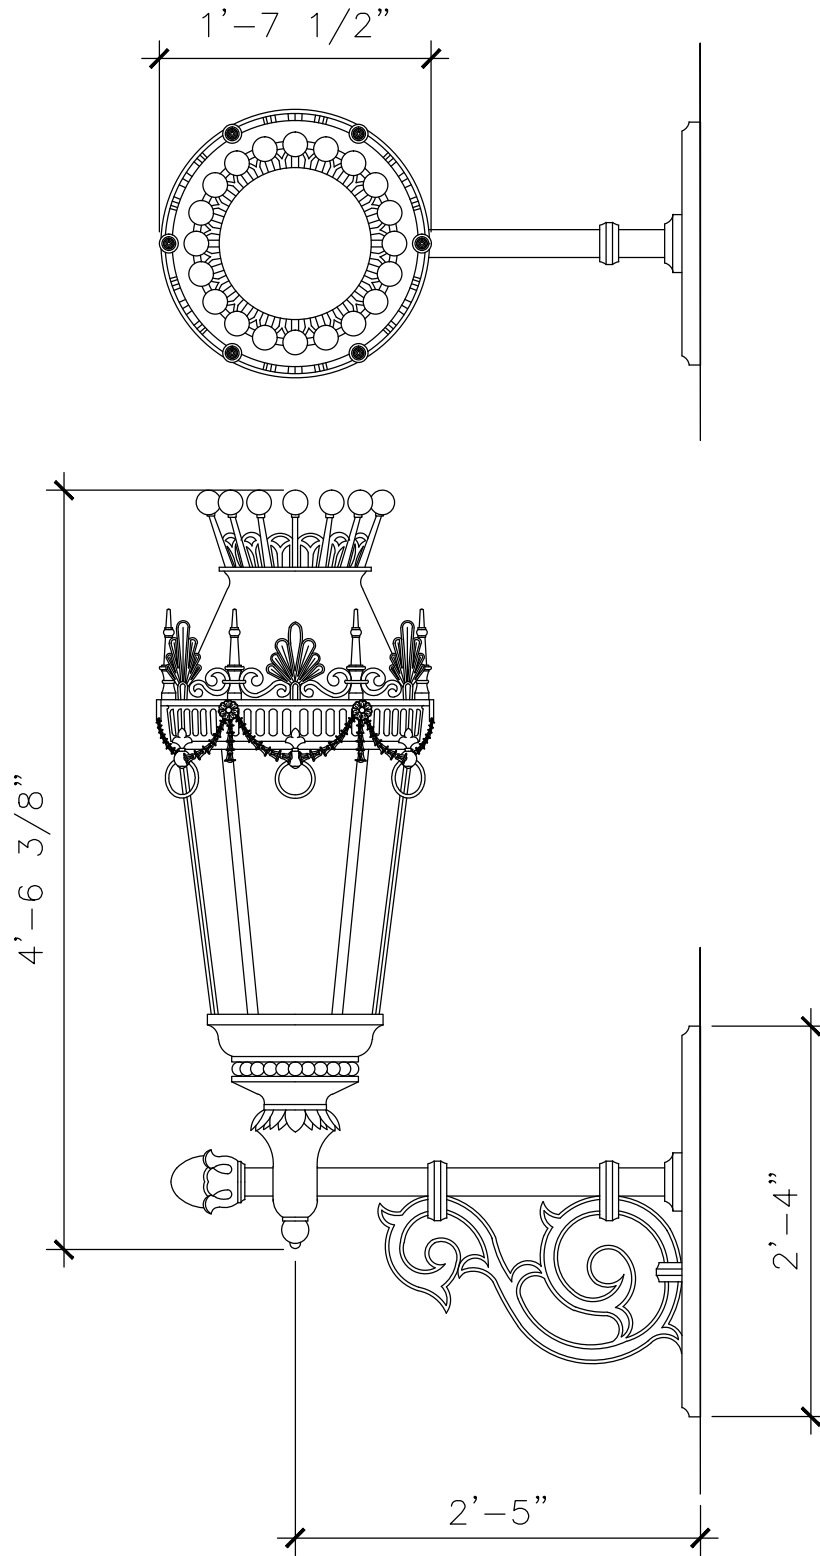

WALL BRACKET FIXTURE

LF010

RECOMMENDED MATERIALS
ALUMINUM, BRONZE

FINISHES
PAINTED, ANTIQUED, PATINA, BRUSHED, HAND RUBBED