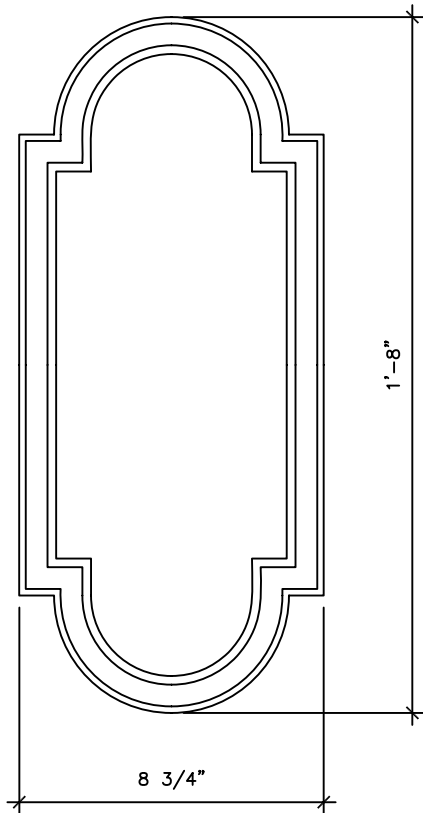

WALL BRACKET LANTERN

LF107B

RECOMMENDED MATERIALS
ALUMINUM, BRONZE

FINISHES
PAINTED, ANTIQUED, PATINA, BRUSHED, HAND RUBBED