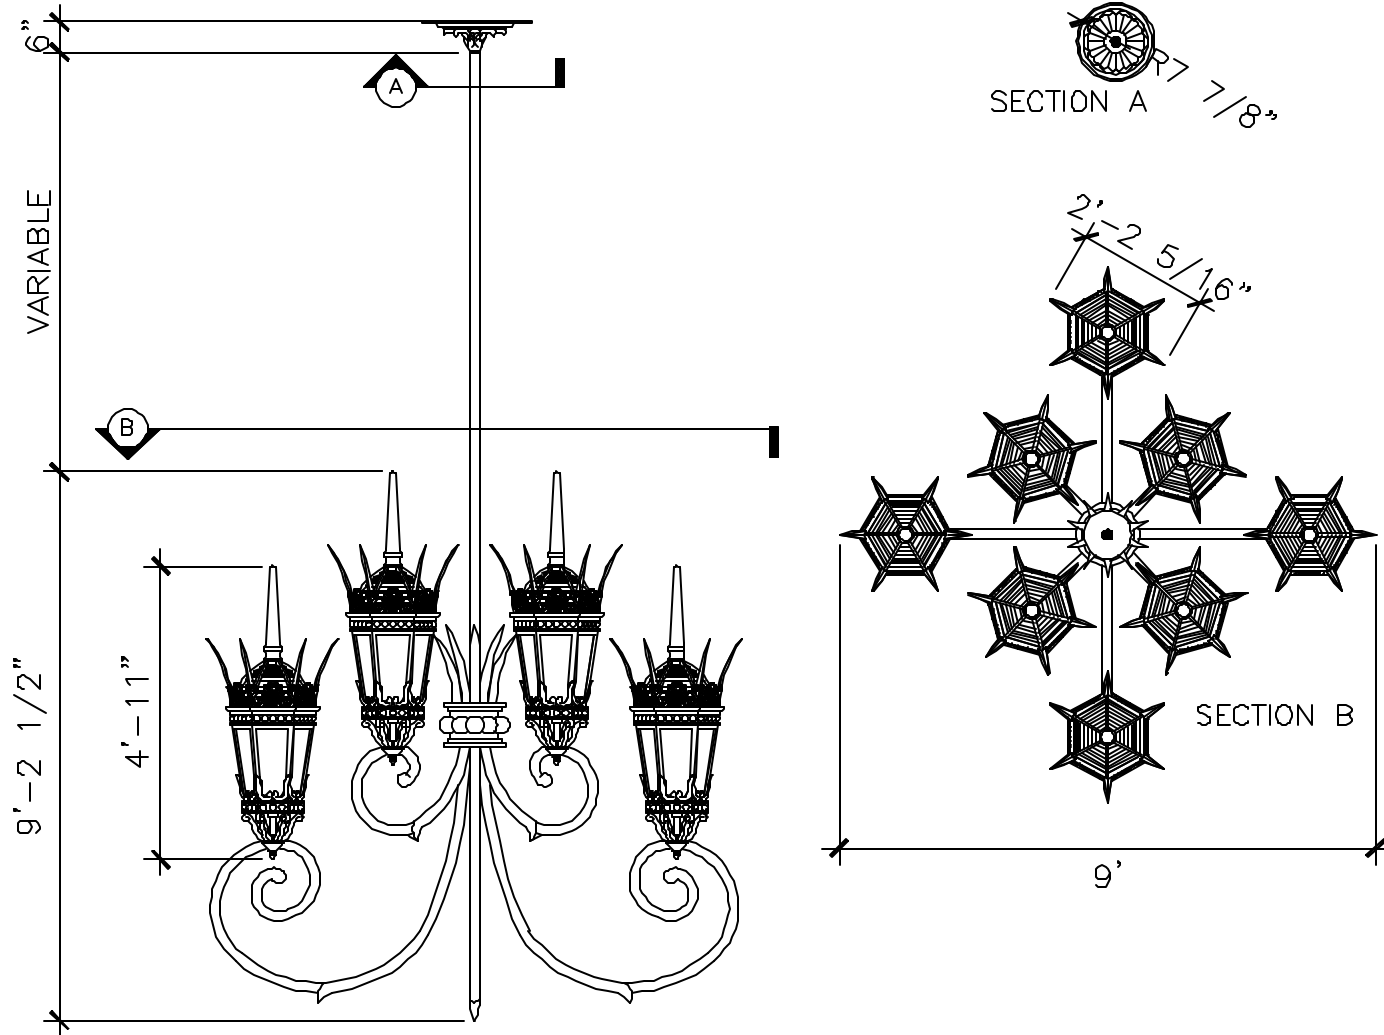

8 HD DOUBLE TIER CHANDELIER

LF003

RECOMMENDED MATERIALS

ALUMINUM
BRONZE

FINISHES

PAINTED, ANTIQUED
PATINA, BRUSHED, HAND RUBBED