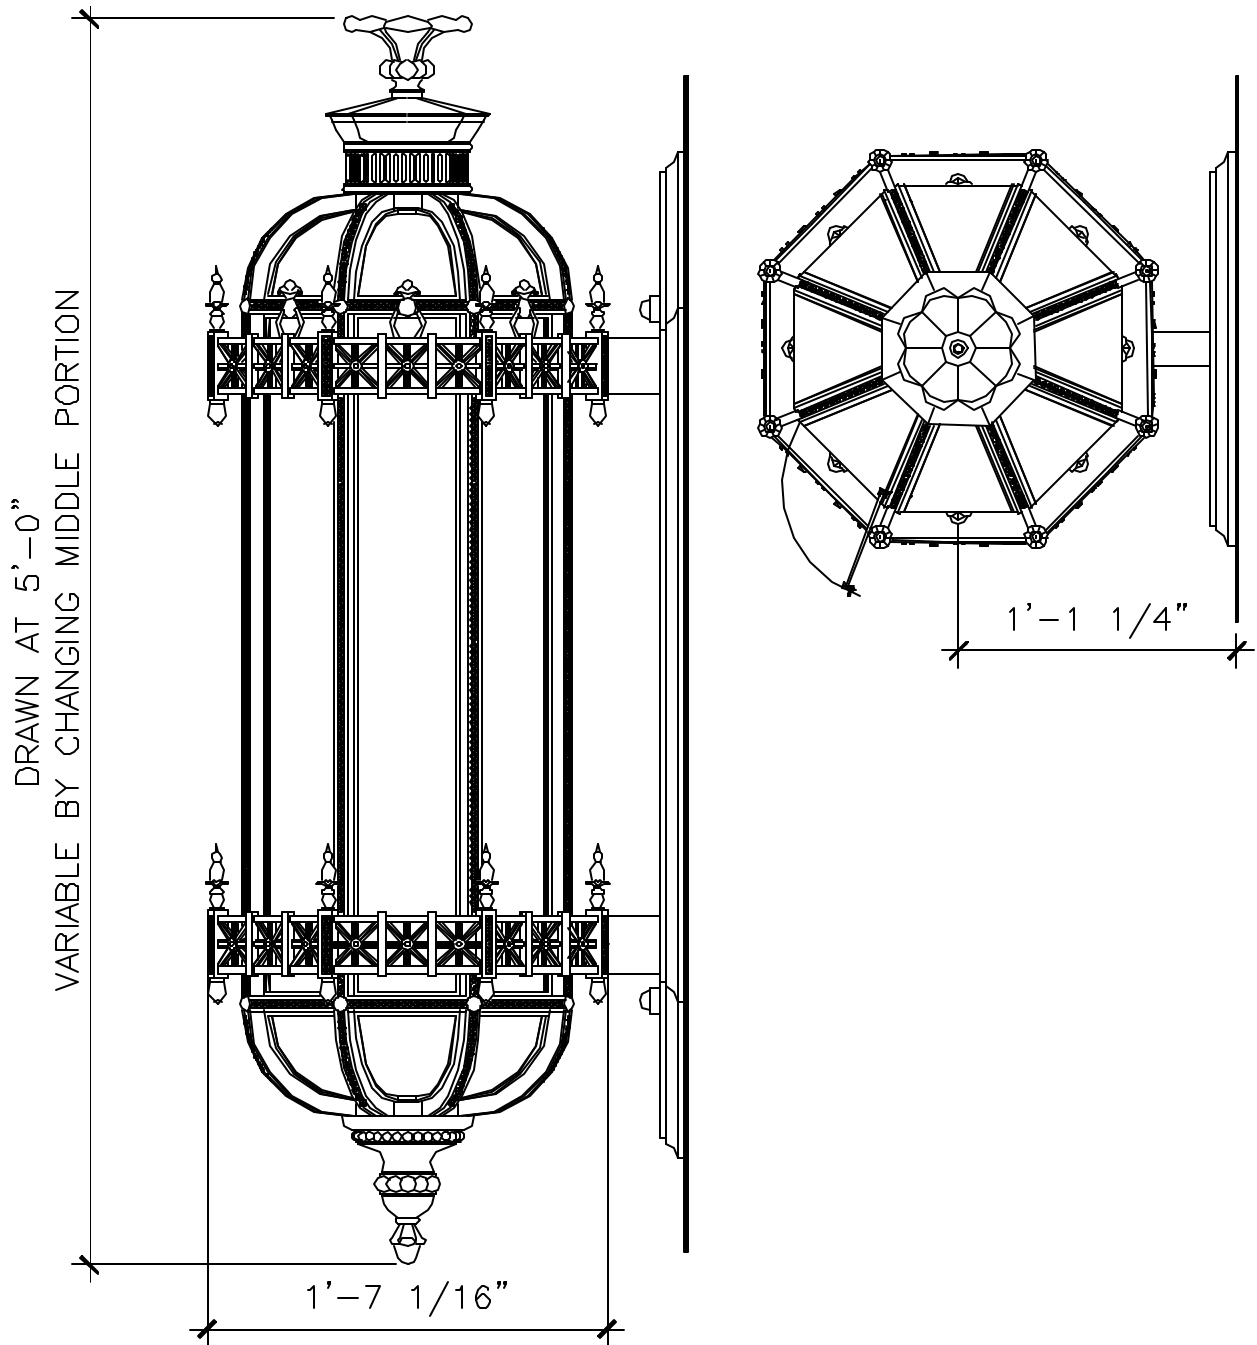

# WALL BRACKET LANTERN

LF012