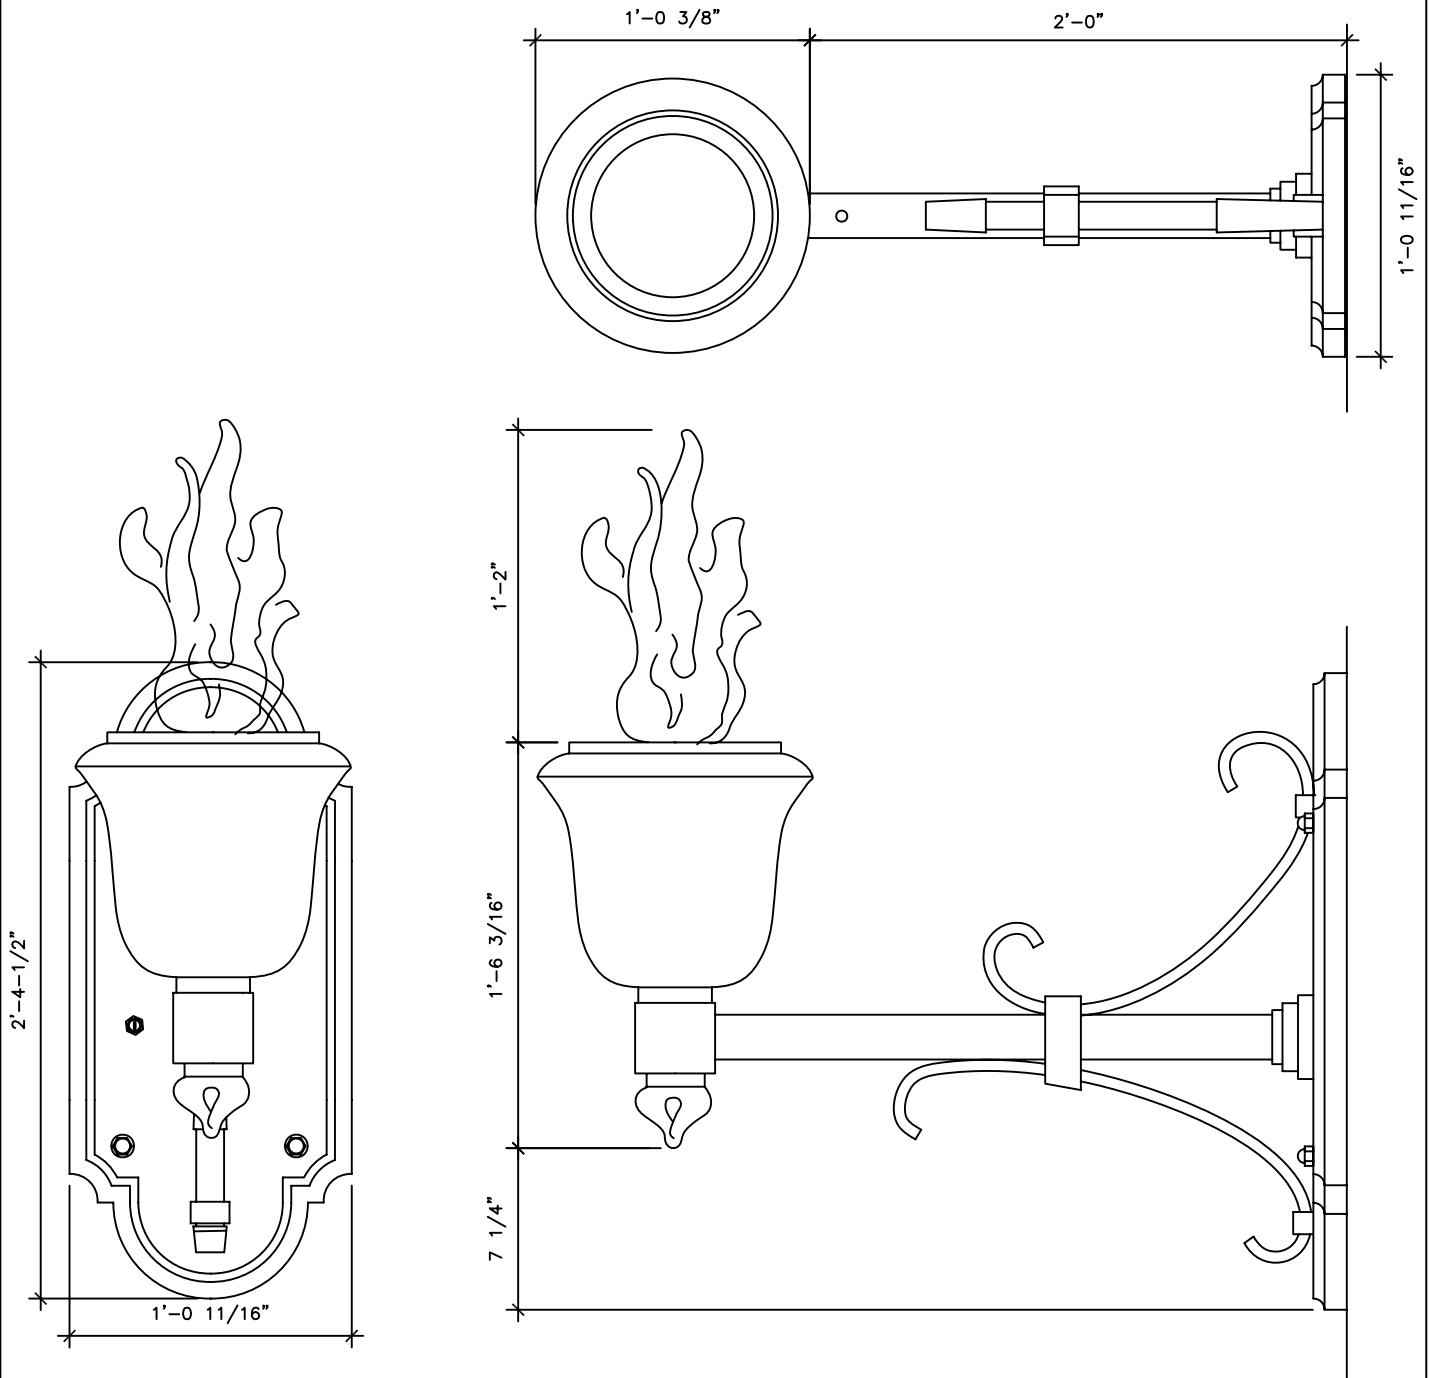

WALL BRACKET LANTERN

LF170

RECOMMENDED MATERIALS
ALUMINUM, BRONZE

FINISHES
PAINTED, ANTIQUED, PATINA, BRUSHED, HAND RUBBED