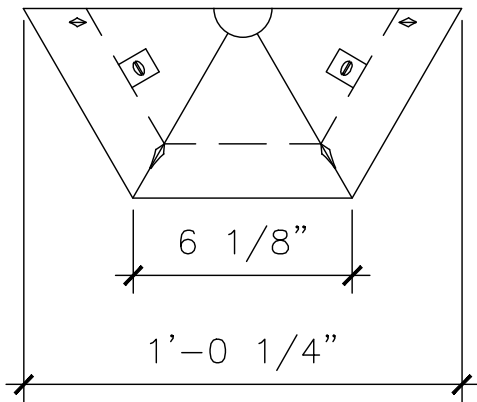

WALL BRACKET FIXTURE

LF199

RECOMMENDED MATERIALS
ALUMINUM, BRONZE

FINISHES
PAINTED, ANTIQUED, PATINA, BRUSHED, HAND RUBBED