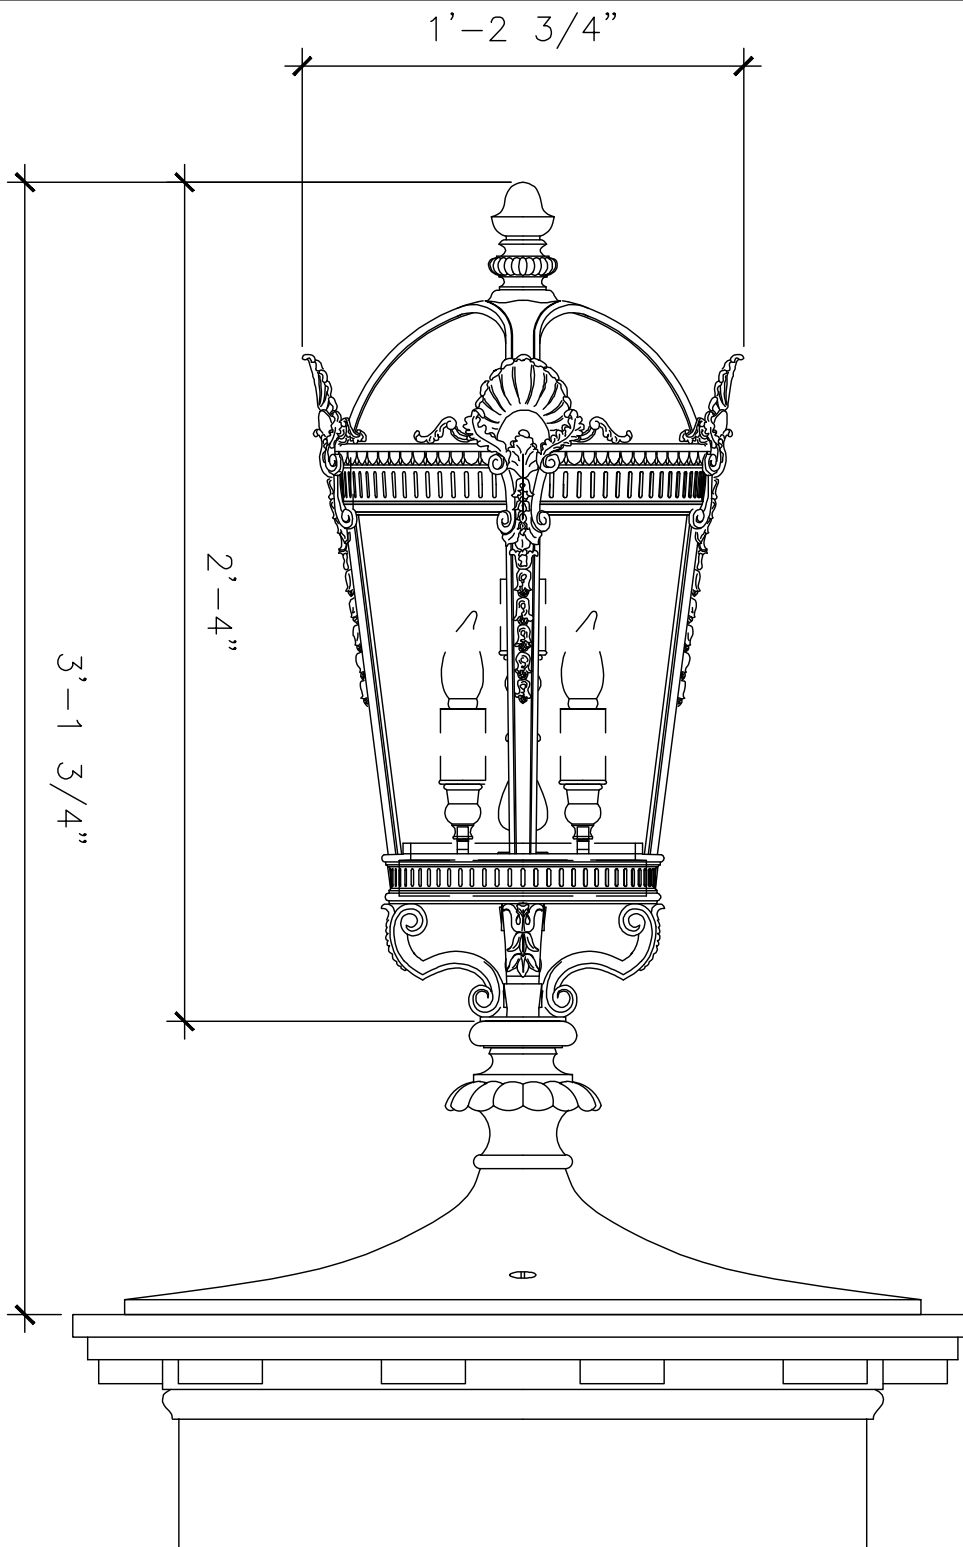

PEDESTAL LIGHT FIXTURE

LF192

RECOMMENDED MATERIALS
ALUMINUM, BRONZE

FINISHES
PAINTED, ANTIQUED, PATINA, BRUSHED, HAND RUBBED

®