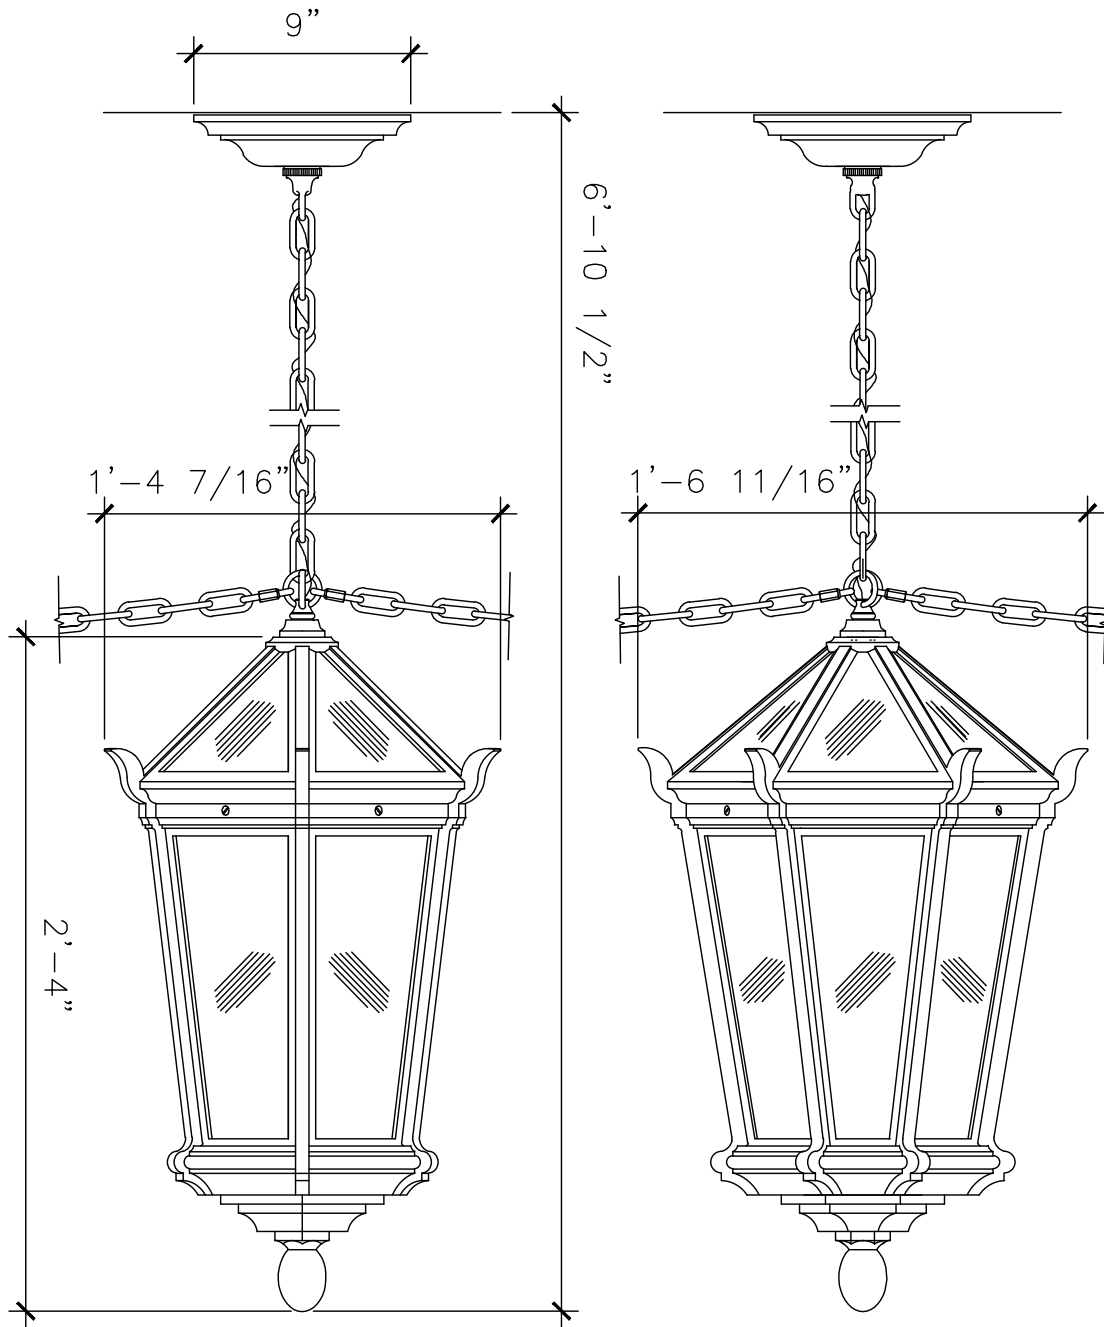

PENDANT LIGHT FIXTURE

LF188A

RECOMMENDED MATERIALS

ALUMINUM, BRONZE

FINISHES

PAINTED, ANTIQUED, PATINA, BRUSHED, HAND RUBBED