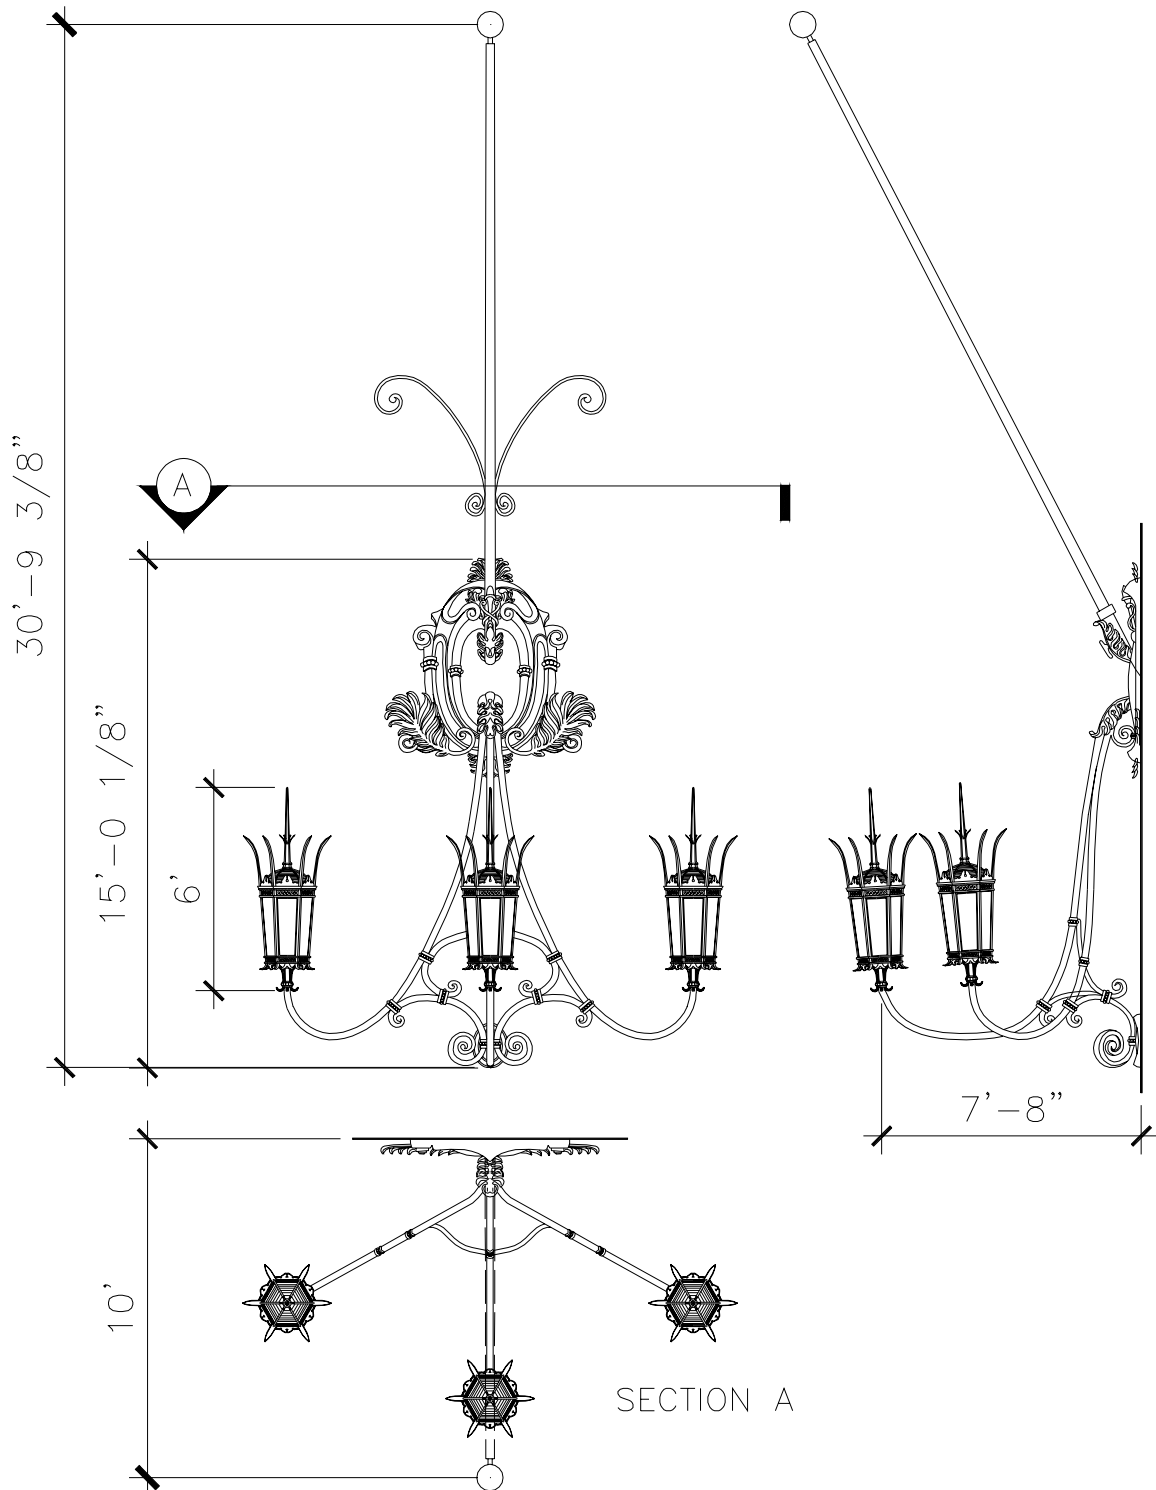

# WALL BRACKET LANTERN

LF006