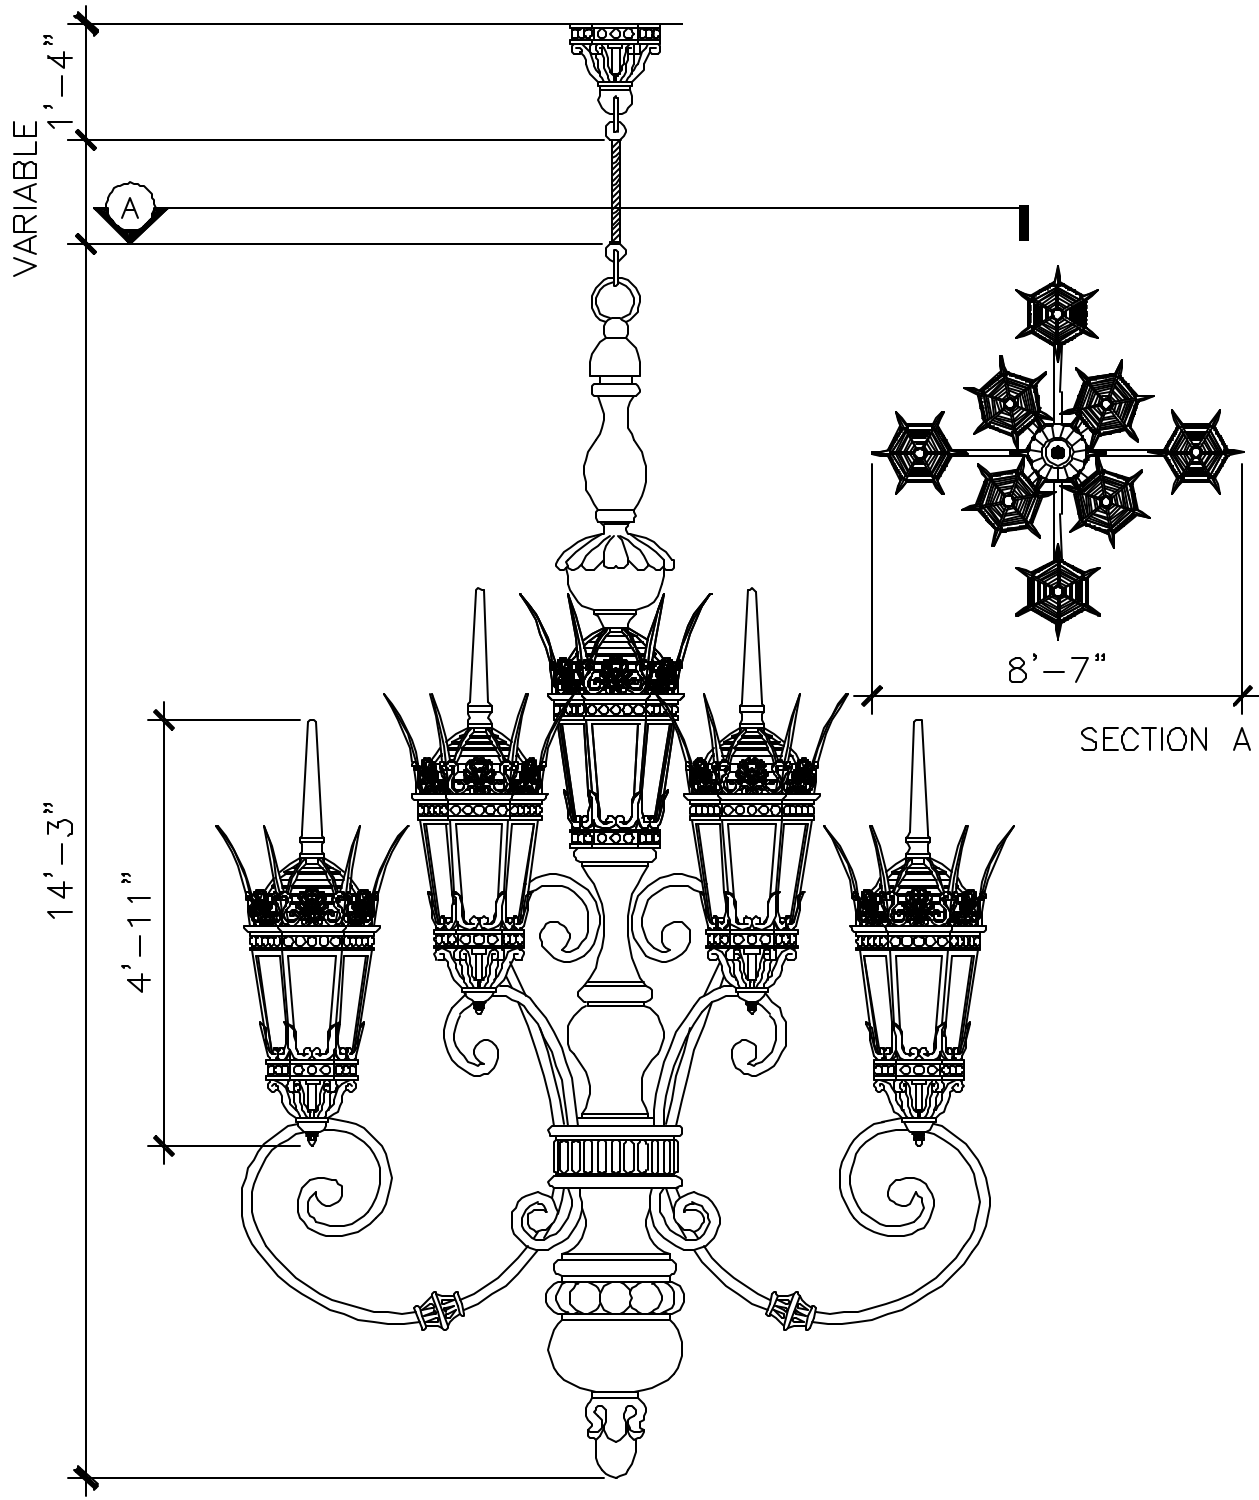

4 HD TRIPLE TIER CHANDELIER

LF004

RECOMMENDED MATERIALS

ALUMINUM
BRONZE

FINISHES

PAINTED, ANTIQUED
PATINA, BRUSHED, HAND RUBBED

®