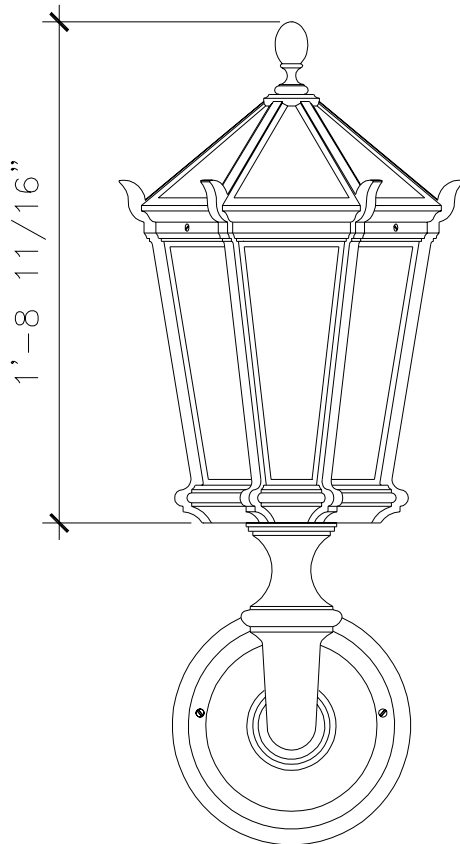

WALL BRACKET LANTERN

LF117

RECOMMENDED MATERIALS

ALUMINUM
BRONZE

FINISHES

PAINTED, ANTIQUED
PATINA, BRUSHED, HAND RUBBED