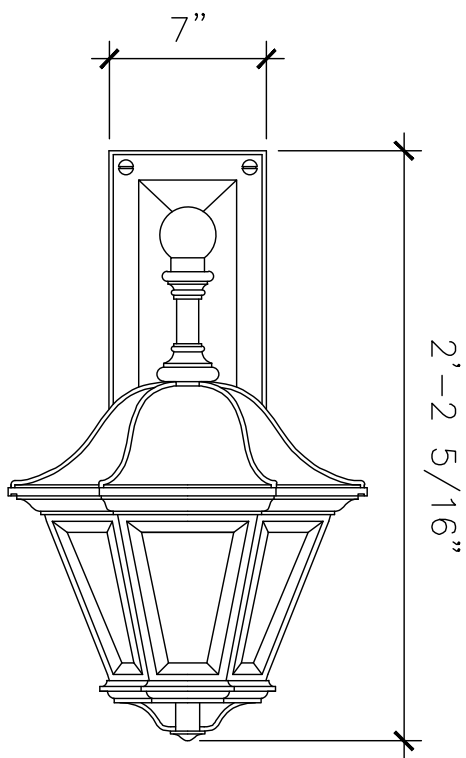

SMALL WALL BRACKET FIXTURE

LF197A

RECOMMENDED MATERIALS
ALUMINUM, BRONZE

FINISHES
PAINTED, ANTIQUED, PATINA, BRUSHED, HAND RUBBED