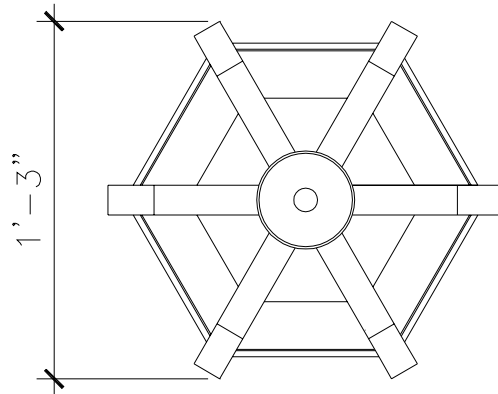

PENDANT LAMP

LF066B

RECOMMENDED MATERIALS

ALUMINUM
BRONZE

FINISHES

PAINTED, ANTIQUED
PATINA, BRUSHED, HAND RUBBED