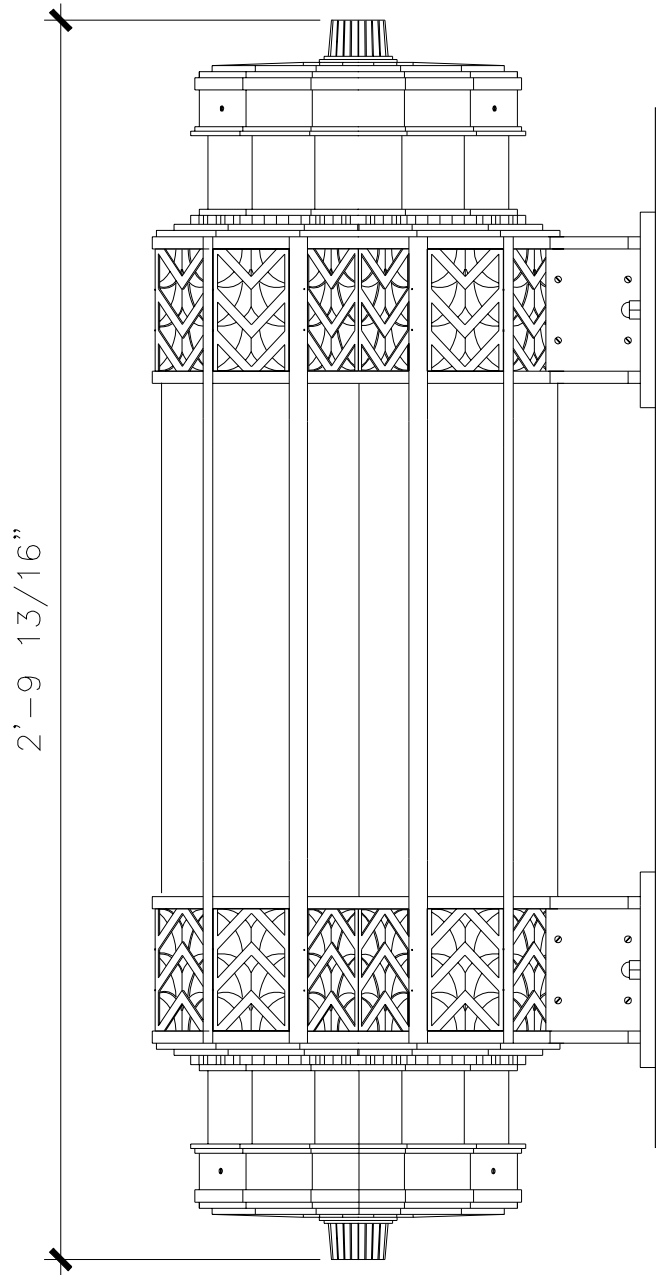

WALL BRACKET LANTERN

LF083

RECOMMENDED MATERIALS

ALUMINUM
BRONZE

FINISHES

PAINTED, ANTIQUED
PATINA, BRUSHED, HAND RUBBED