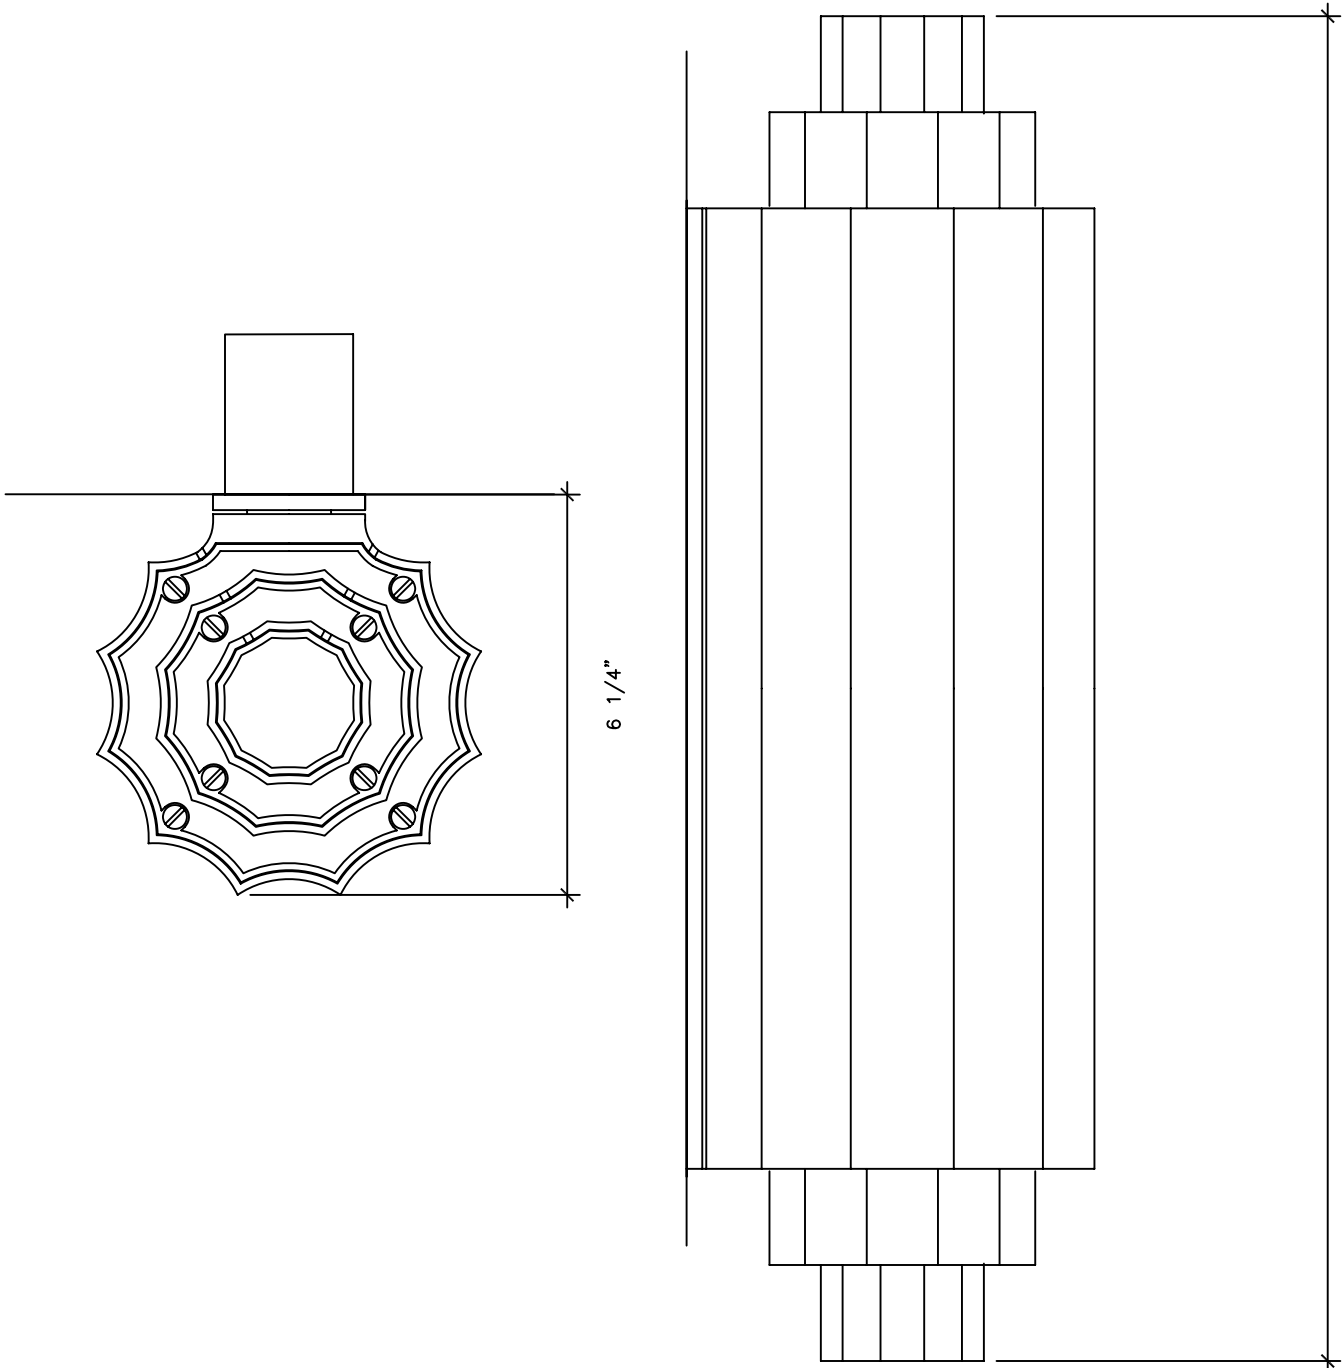

WALL BRACKET LANTERN

LF089

RECOMMENDED MATERIALS

ALUMINIUM, BRONZE

FINISHES

PAINTED, PATINA, BRUSHED