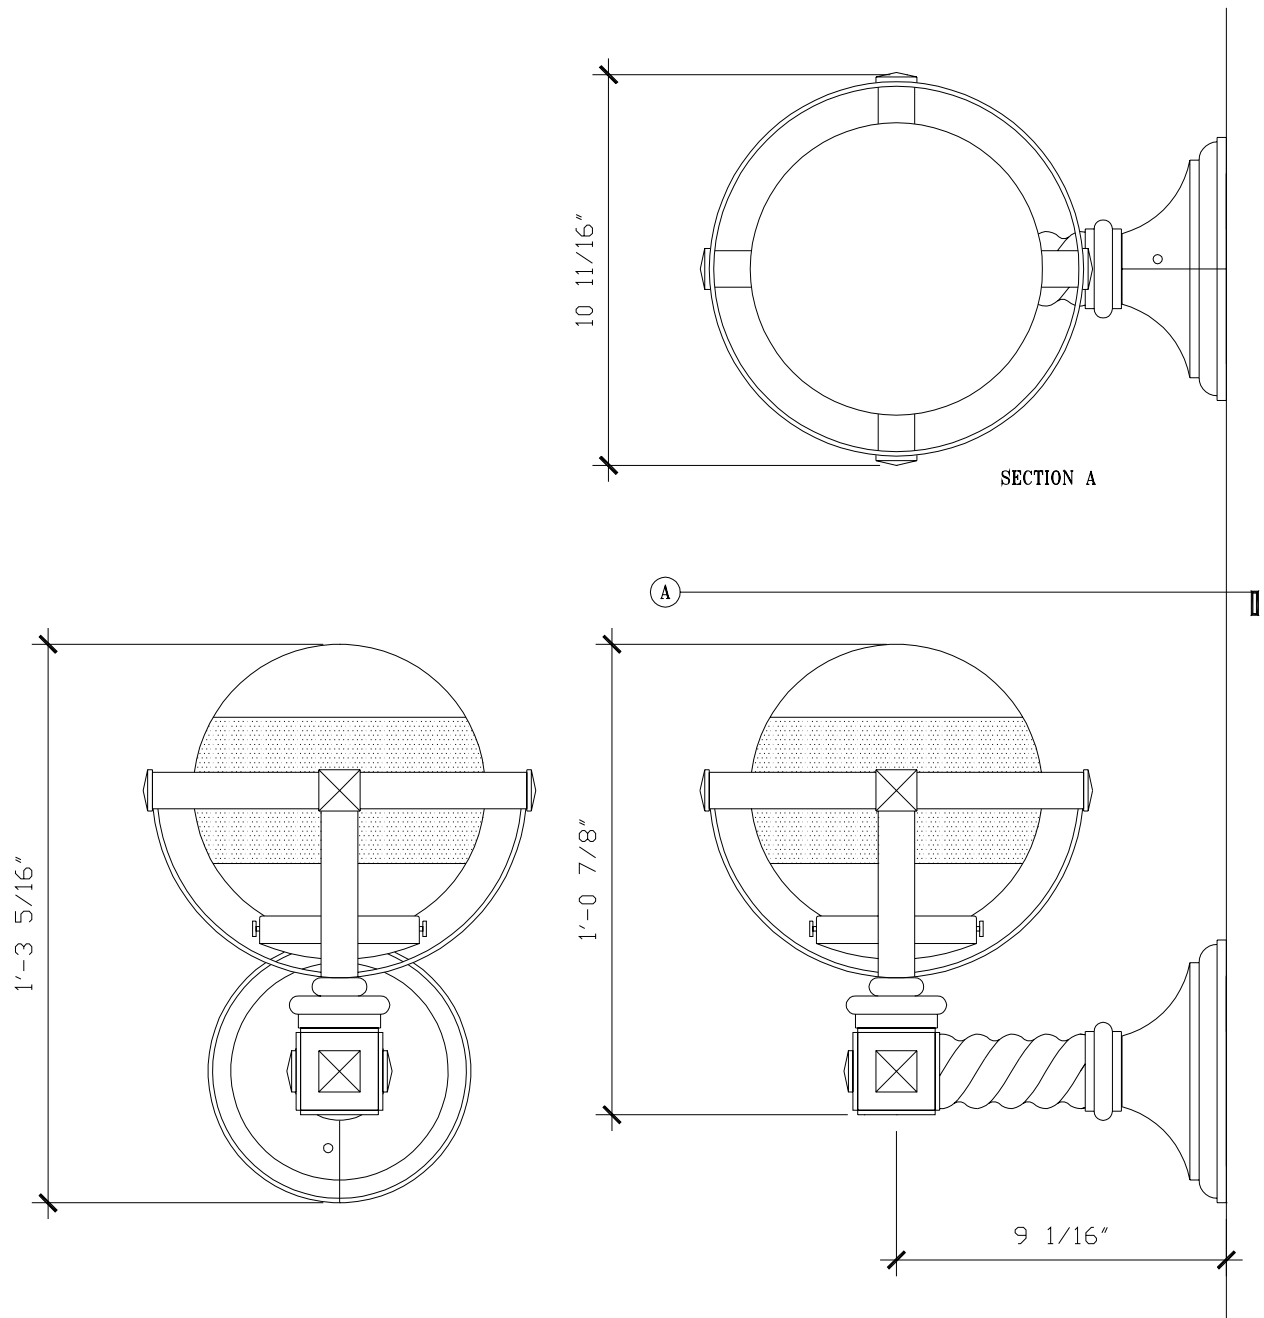

WALL BRACKET LANTERN

LF137

RECOMMENDED MATERIALS

ALUMINUM
BRONZE

FINISHES

PAINTED, ANTIQUED
PAINTED, BRUSHED, HAND RUBBED