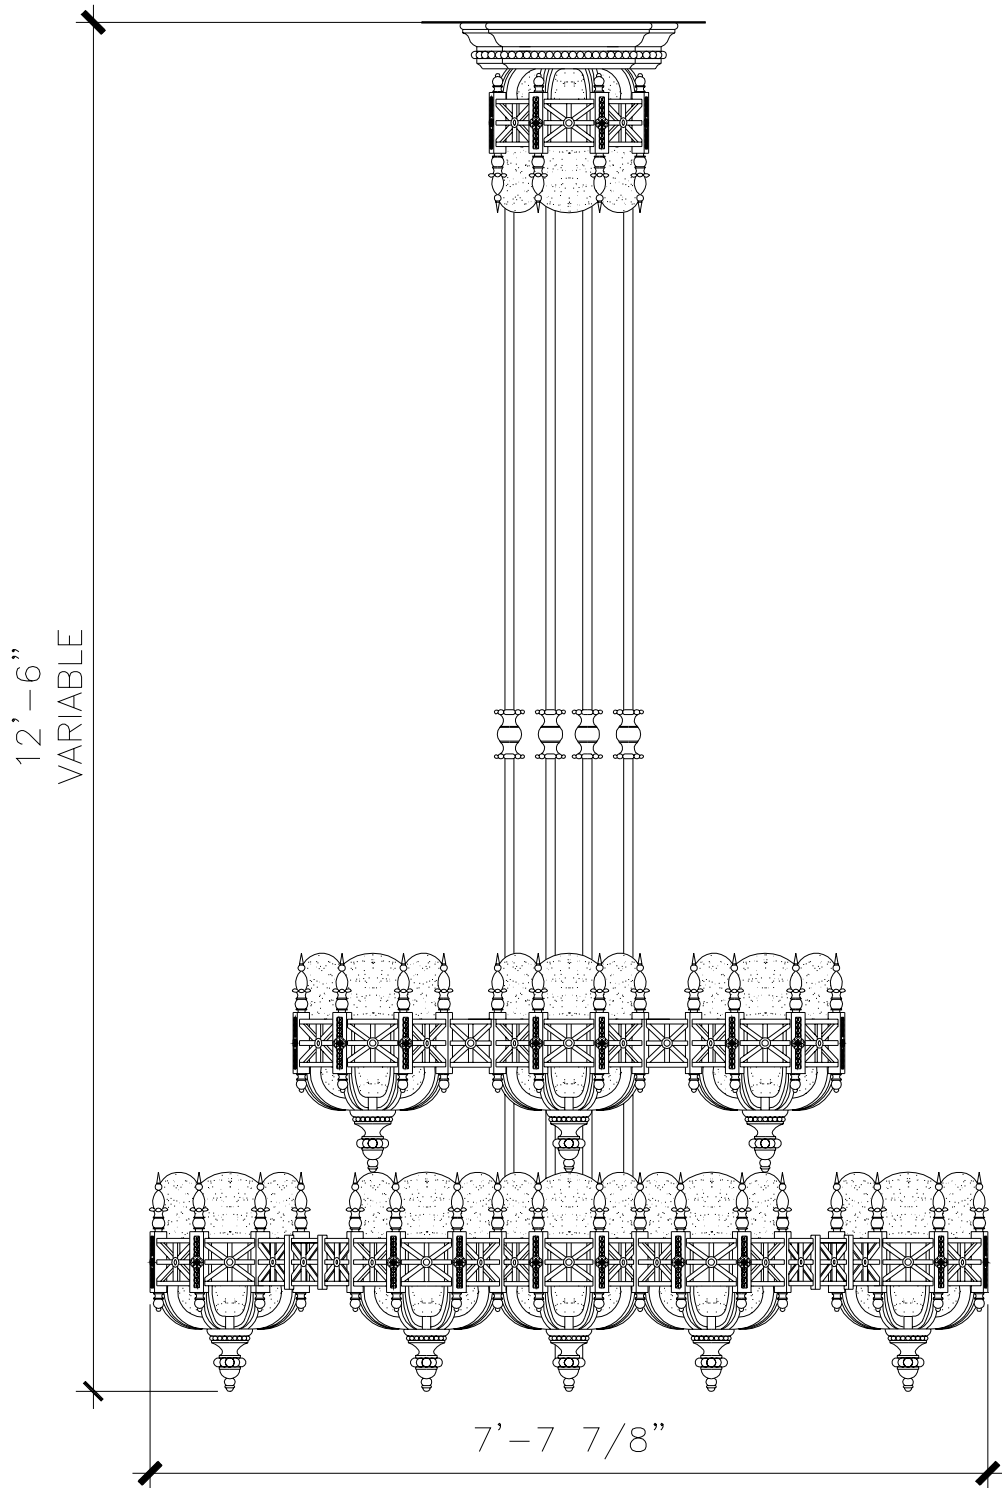

# PENDANT LIGHT FIXTURE

LF017A

RECOMMENDED MATERIALS  
ALUMINUM, BRONZE

FINISHES  
PAINTED, ANTIQUED, PATINA, BRUSHED, HAND RUBBED

®

RECOMMENDED MATERIALS

ALUMINUM  
BRONZE

FINISHES