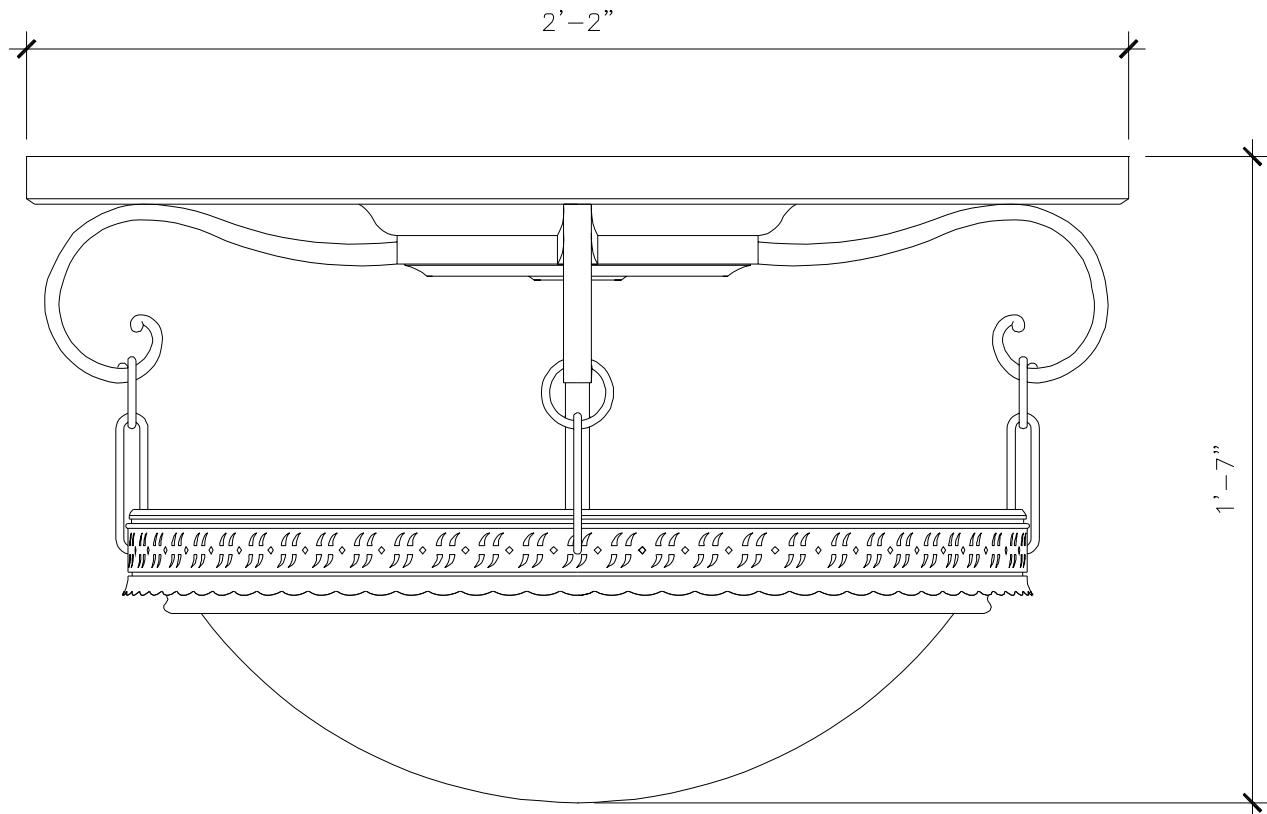

RECOMMENDED MATERIALS

ALUMINUM
BRONZE

FINISHES

PAINTED, ANTIQUED
PATINA, BRUSHED, HAND RUBBED