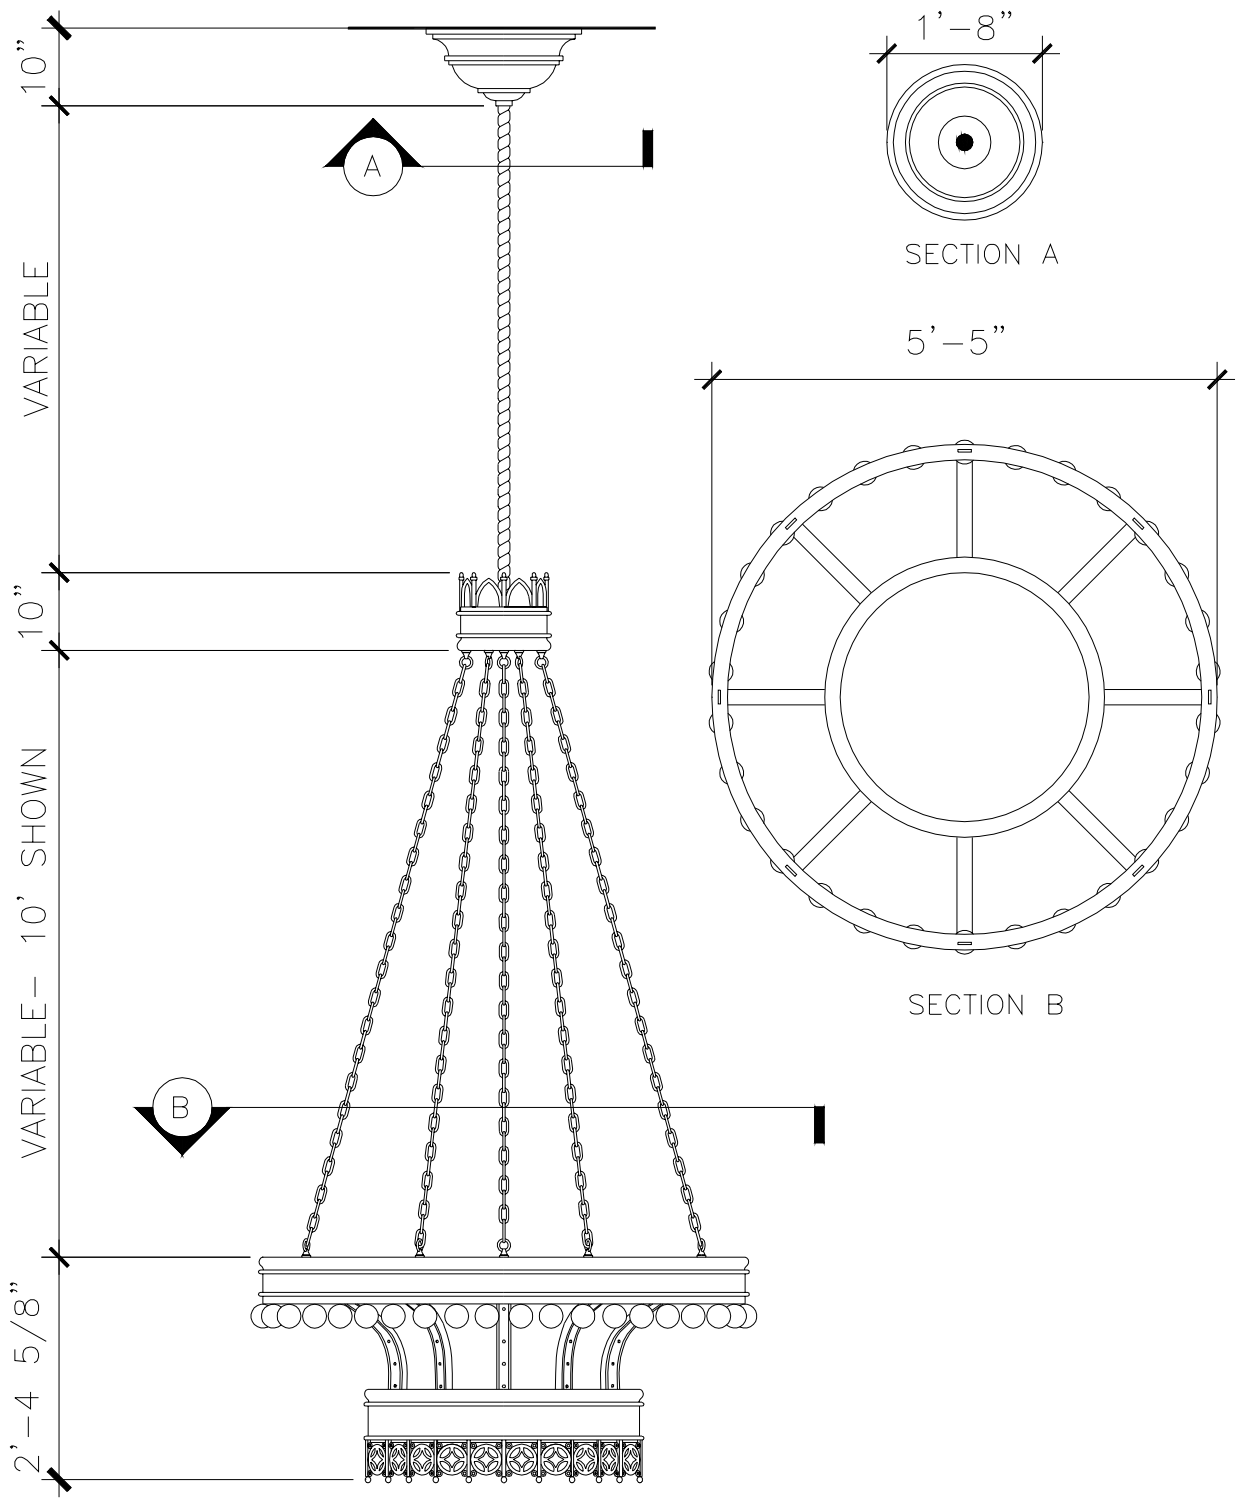

DOUBLE TIER CHANDELIER

LF020

RECOMMENDED MATERIALS

ALUMINUM
BRONZE

FINISHES

PAINTED, ANTIQUED
PATINA, BRUSHED, HAND RUBBED