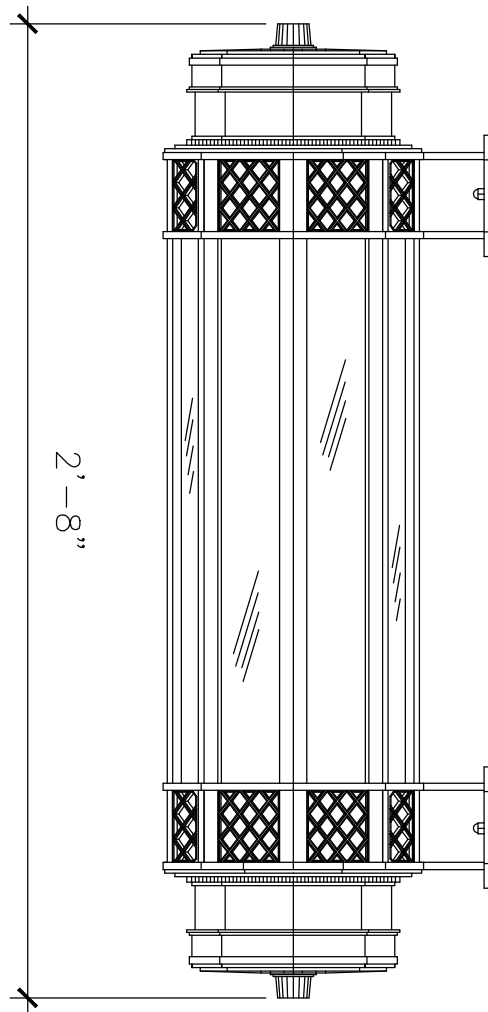

WALL BRACKET FIXTURE

LF087A

RECOMMENDED MATERIALS
ALUMINUM, BRONZE

FINISHES
PAINTED, ANTIQUED, PATINA, BRUSHED, HAND RUBBED