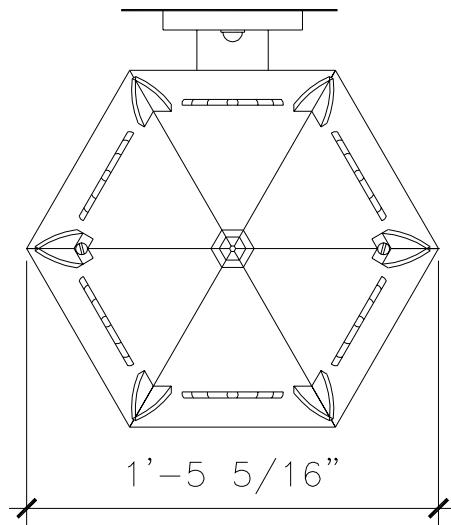

# WALL BRACKET LANTERN

LF066