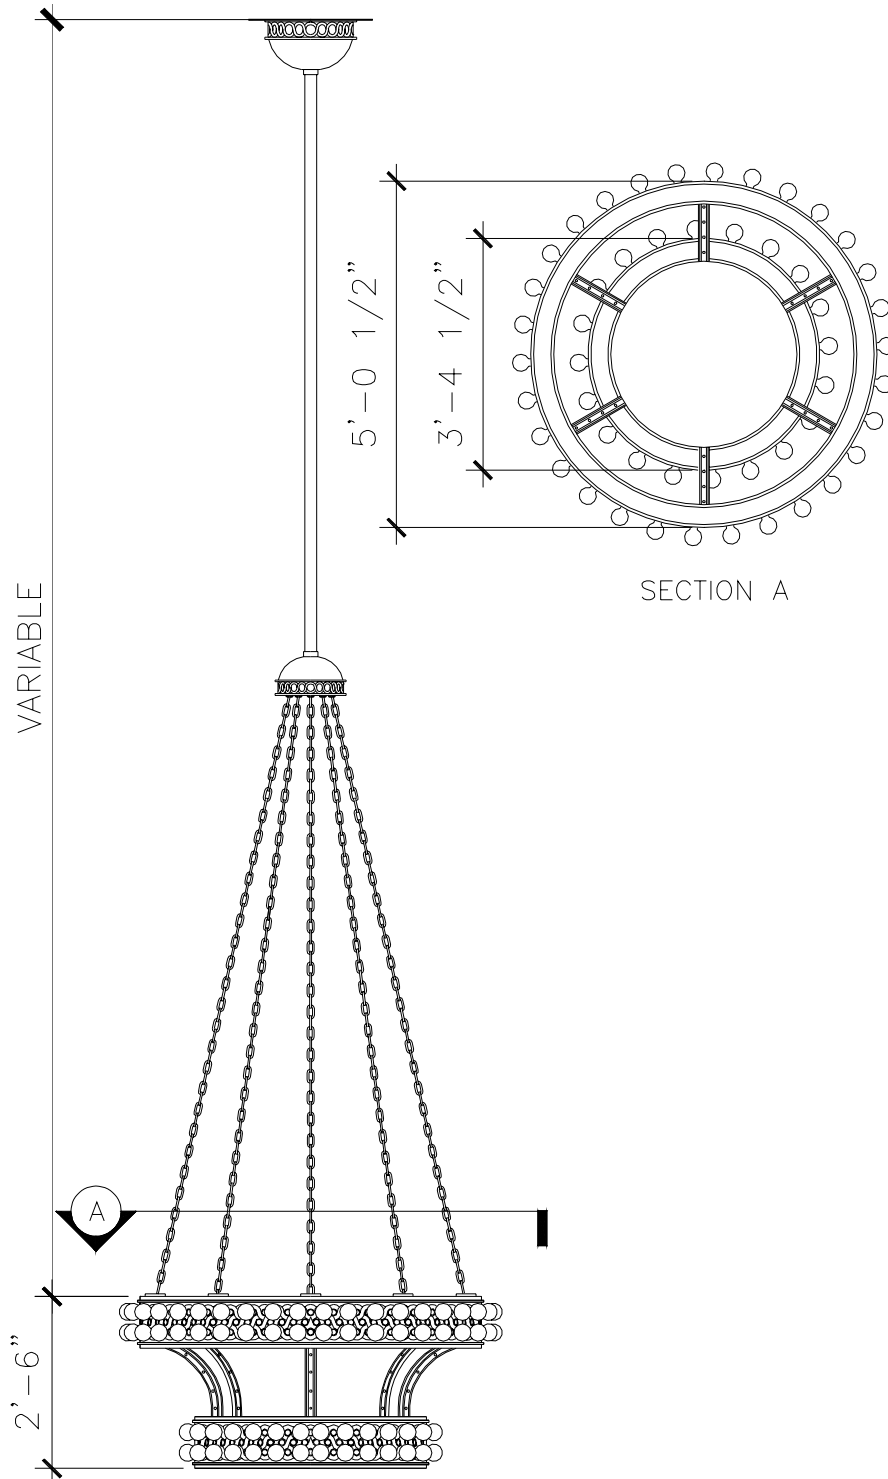

DOUBLE TIER CHANDELIER

LF022

RECOMMENDED MATERIALS

ALUMINUM
BRONZE

FINISHES

PAINTED, ANTIQUED
PATINA, BRUSHED, HAND RUBBED