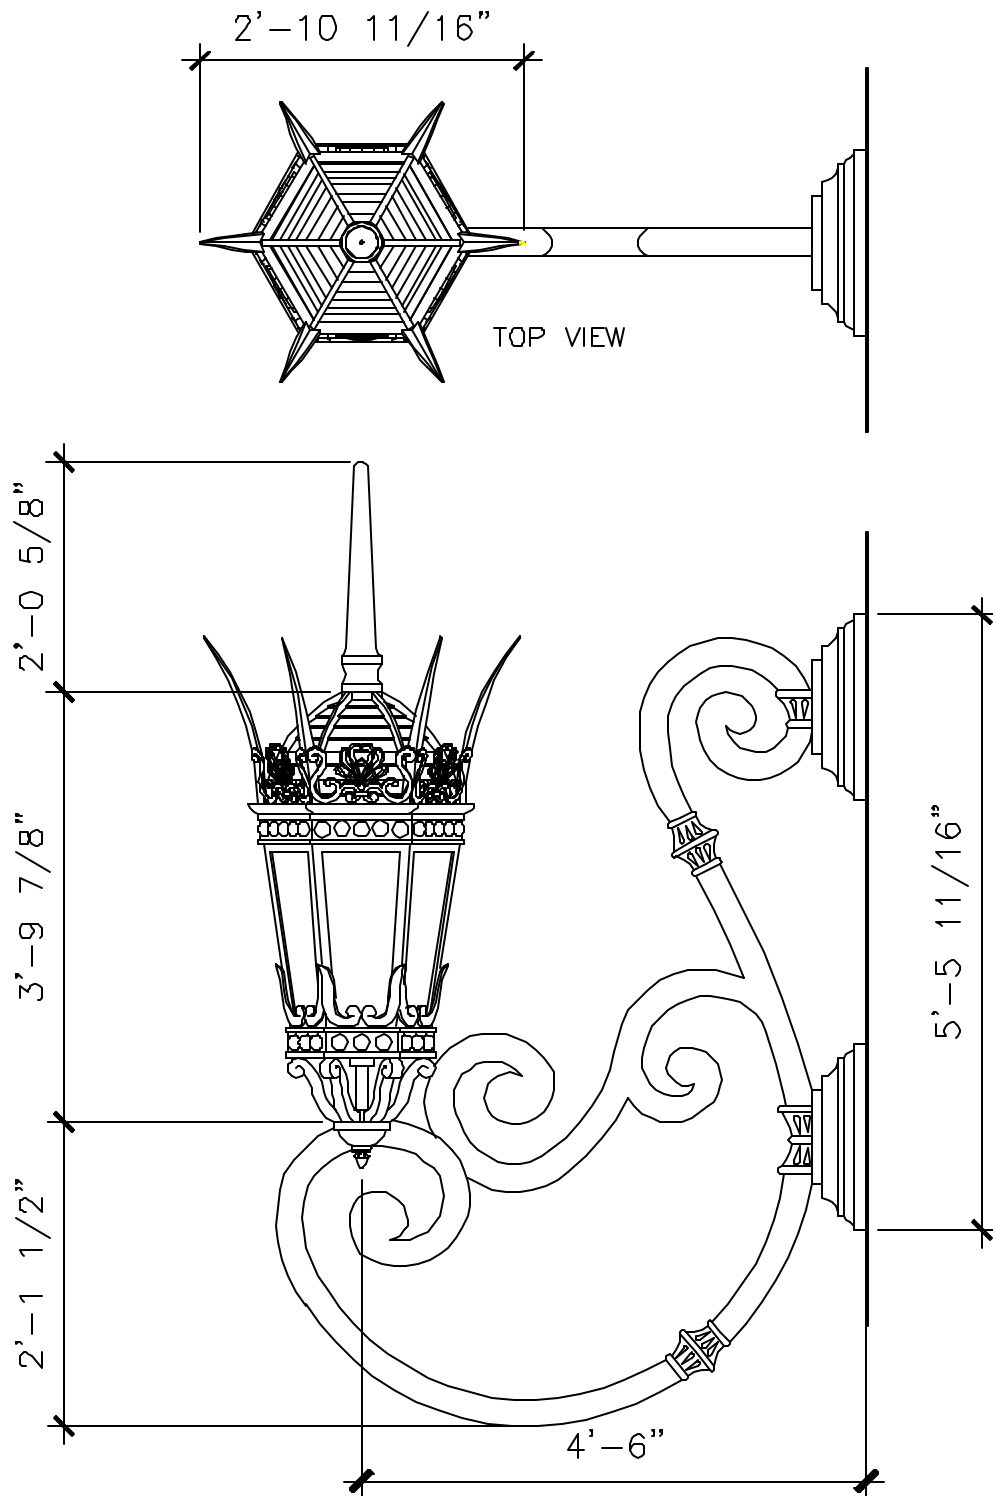

# WALL BRACKET LANTERN

LF002