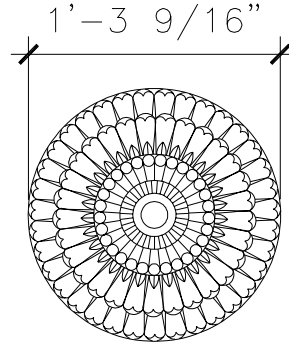

RECOMMENDED MATERIALS

ALUMINUM  
BRONZE

FINISHES

PAINTED, ANTIQUED  
PATINA, BRUSHED, HAND RUBBED

PENDANT LAMP

LF017

SECTION A

SECTION B