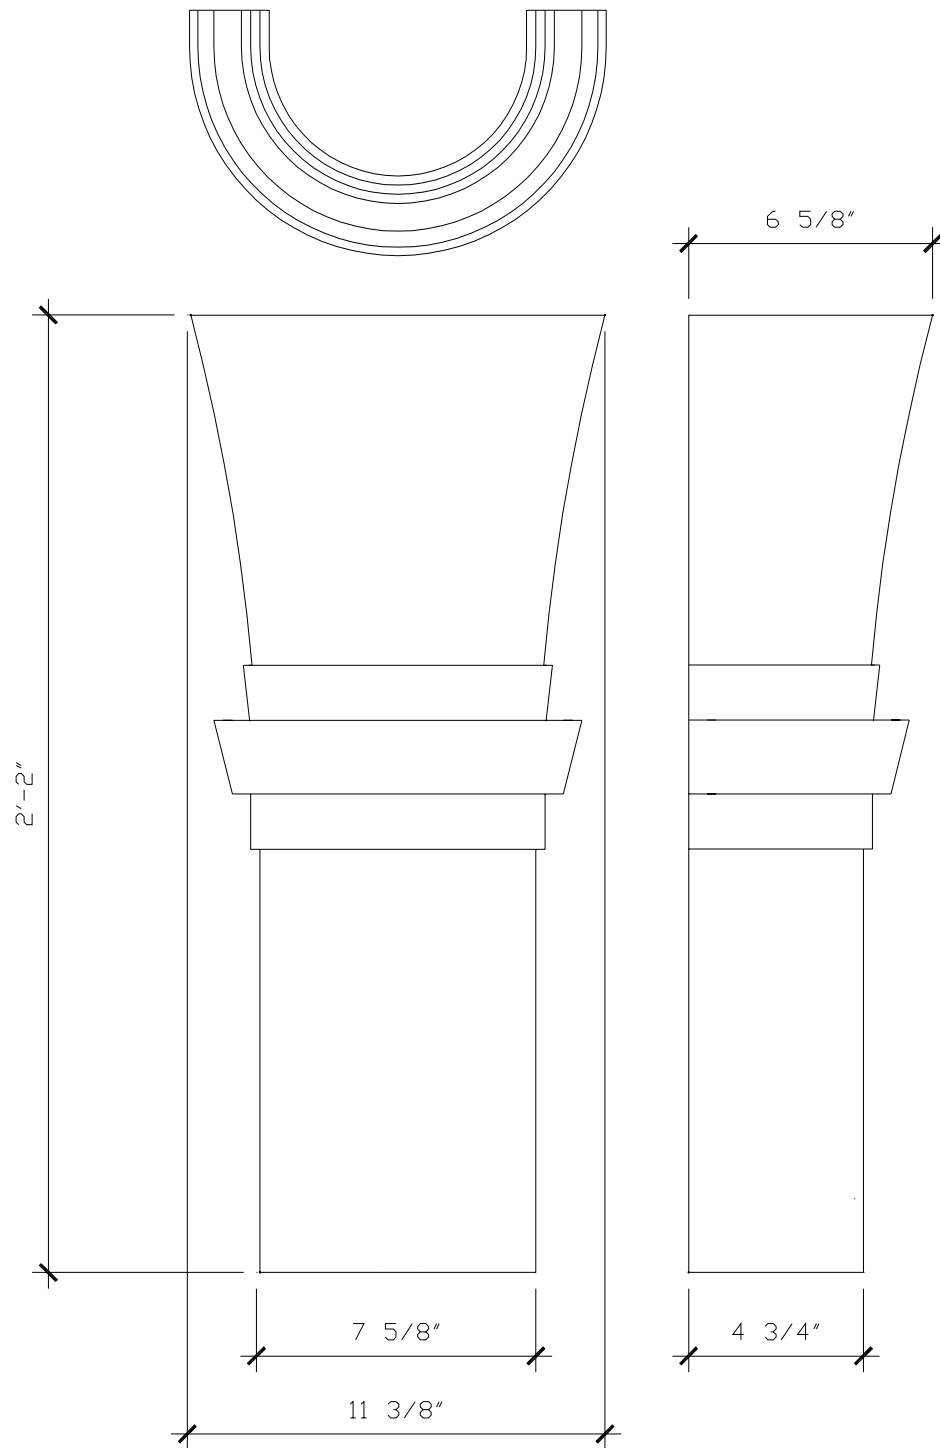

RECOMMENDED MATERIALS

ALUMINUM
BRONZE

FINISHES

PAINTED, ANTIQUED
PATINA, BRUSHED, HAND RUBBED