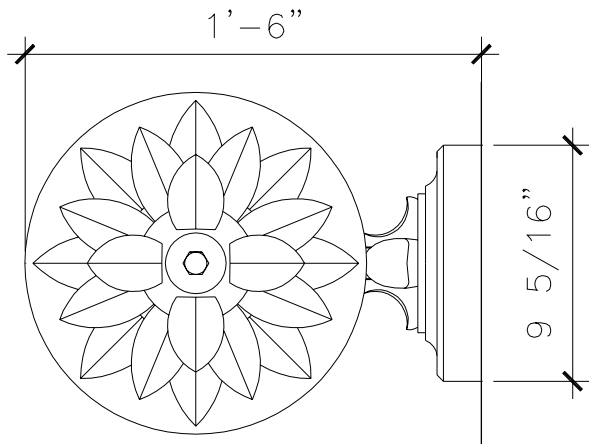

TOP VIEW

RECOMMENDED MATERIALS

ALUMINUM
BRONZE

FINISHES

PAINTED, ANTIQUED
PATINA, BRUSHED, HAND RUBBED