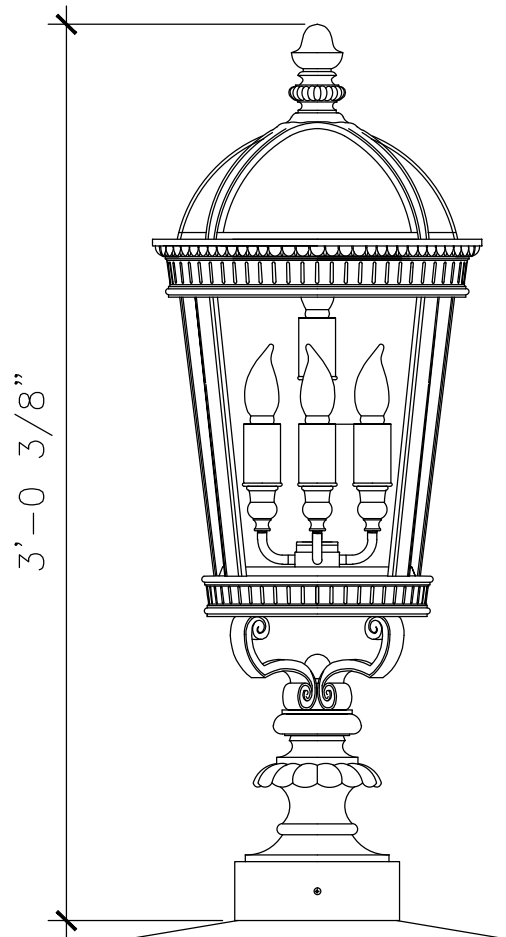

PEDESTAL LANTERN

LF120B-NO

RECOMMENDED MATERIALS
ALUMINUM, BRONZE

FINISHES
PAINTED, ANTIQUED, PATINA, BRUSHED, HAND RUBBED