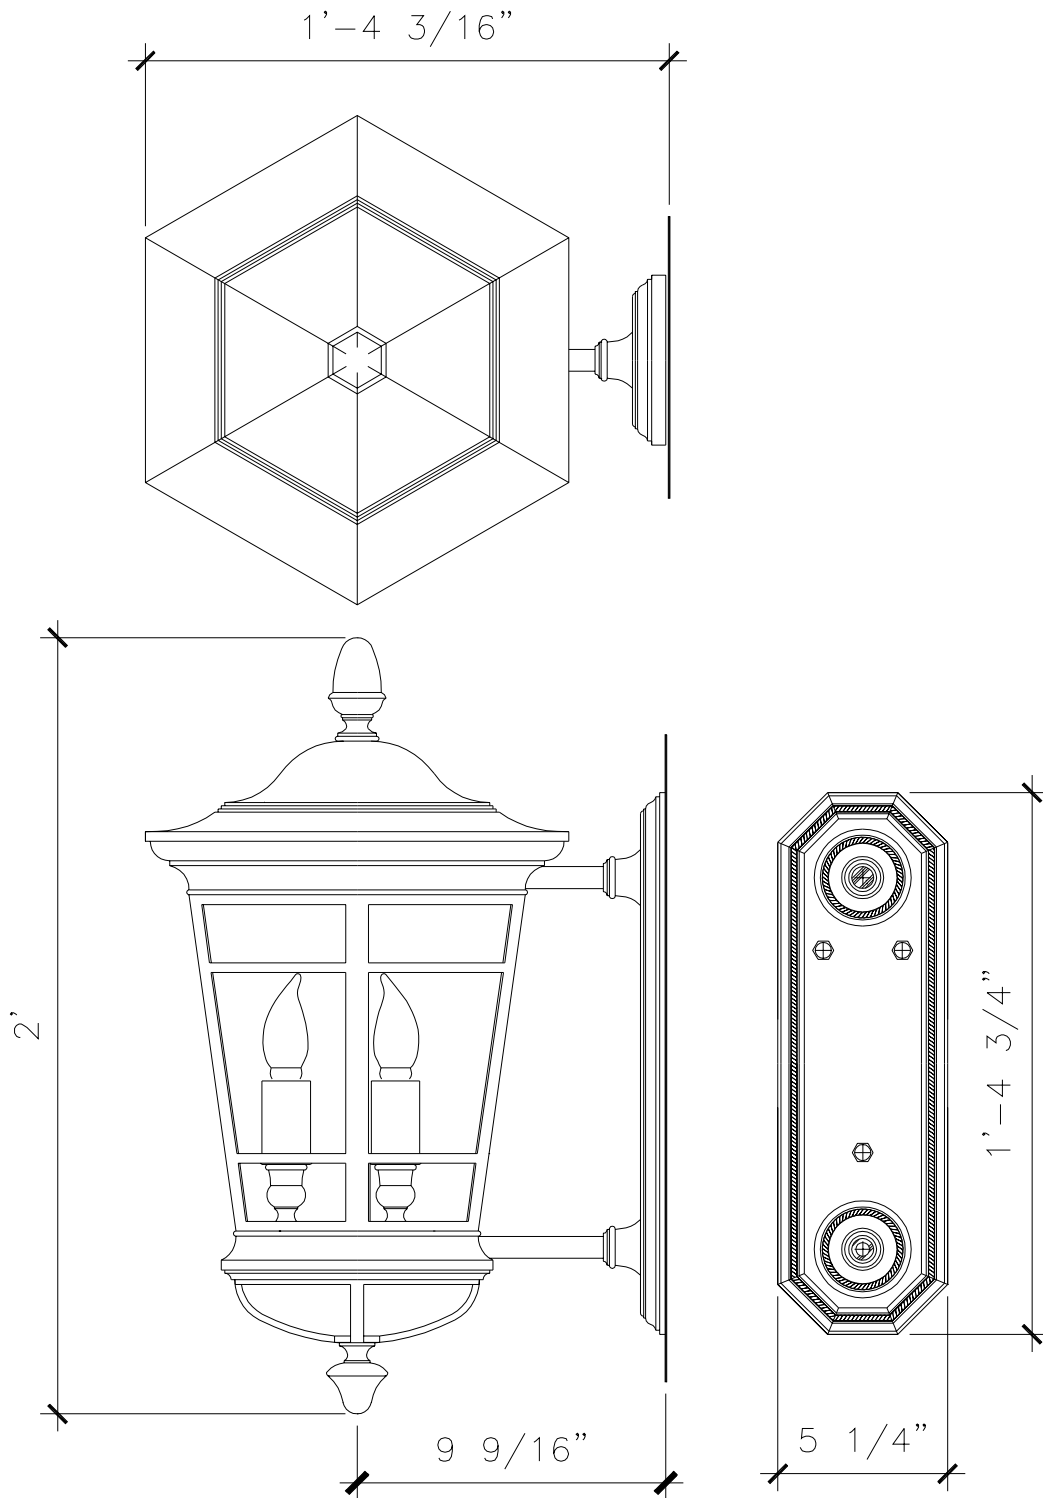

# WALL BRACKET LANTERN

LF064