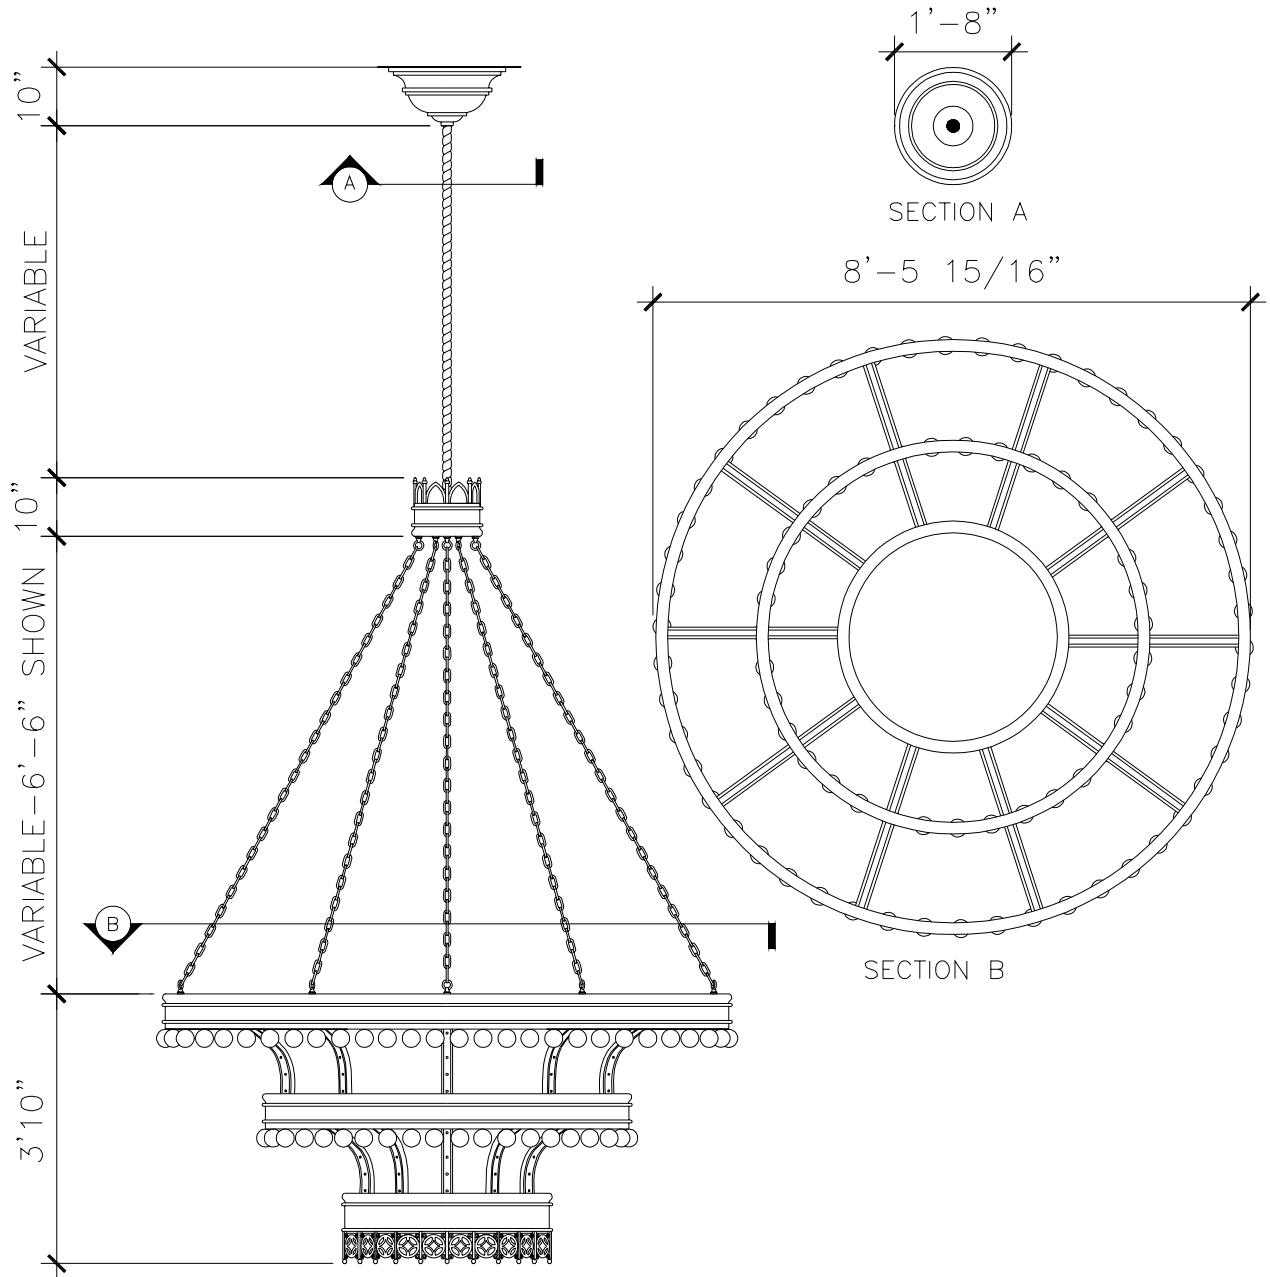

TRIPLE TIER CHANDELIER

LF021

RECOMMENDED MATERIALS

ALUMINUM
BRONZE

FINISHES

PAINTED, ANTIQUED
PATINA, BRUSHED, HAND RUBBED