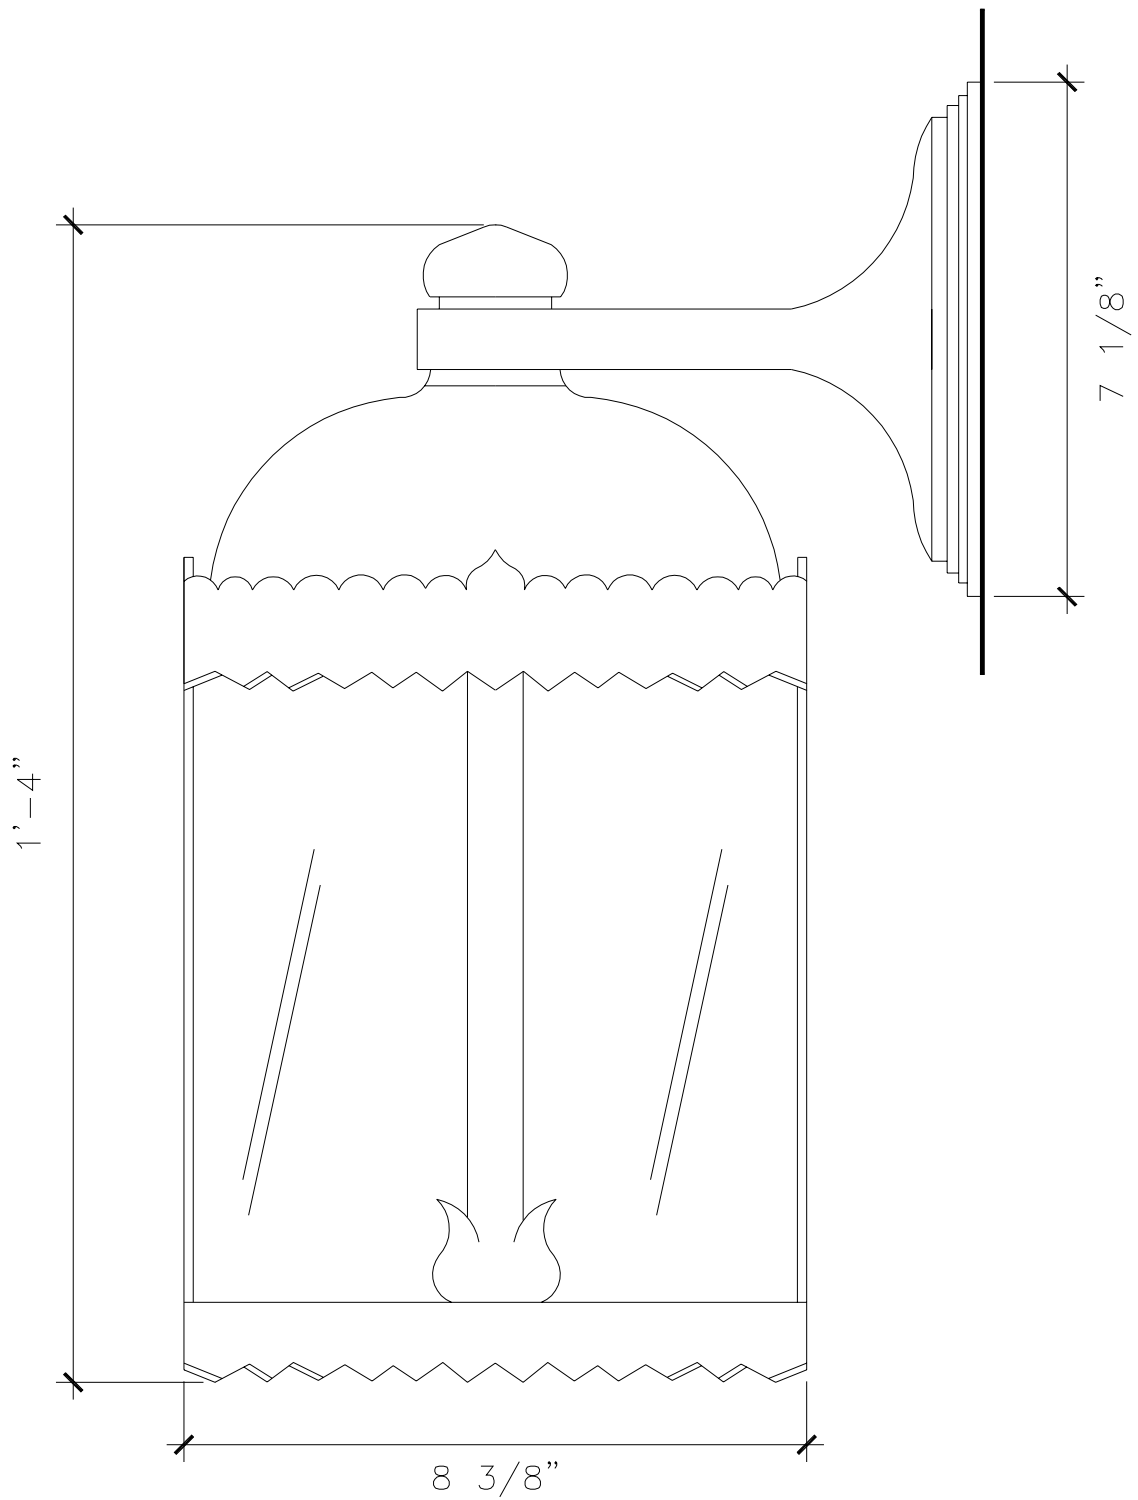

WALL BRACKET PENDENT LANTERN

LF045

RECOMMENDED MATERIALS

ALUMINUM
BRONZE

FINISHES

PAINTED, ANTIQUED
PATINA, BRUSHED, HAND RUBBED