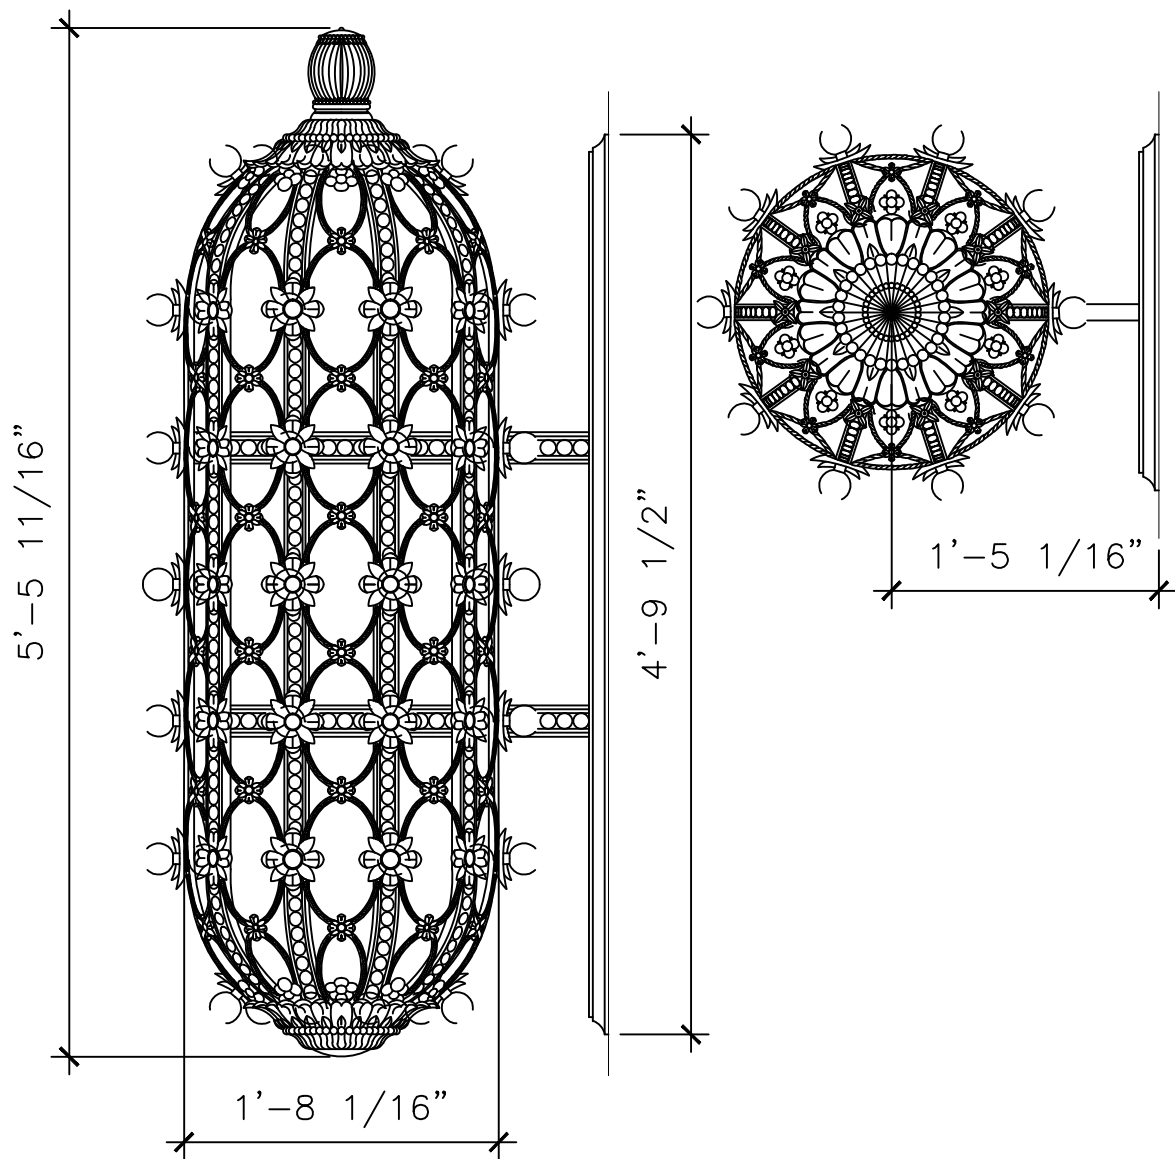

PENDANT LIGHT FIXTURE

LF017A

RECOMMENDED MATERIALS
ALUMINUM, BRONZE

FINISHES
PAINTED, ANTIQUED, PATINA, BRUSHED, HAND RUBBED

®