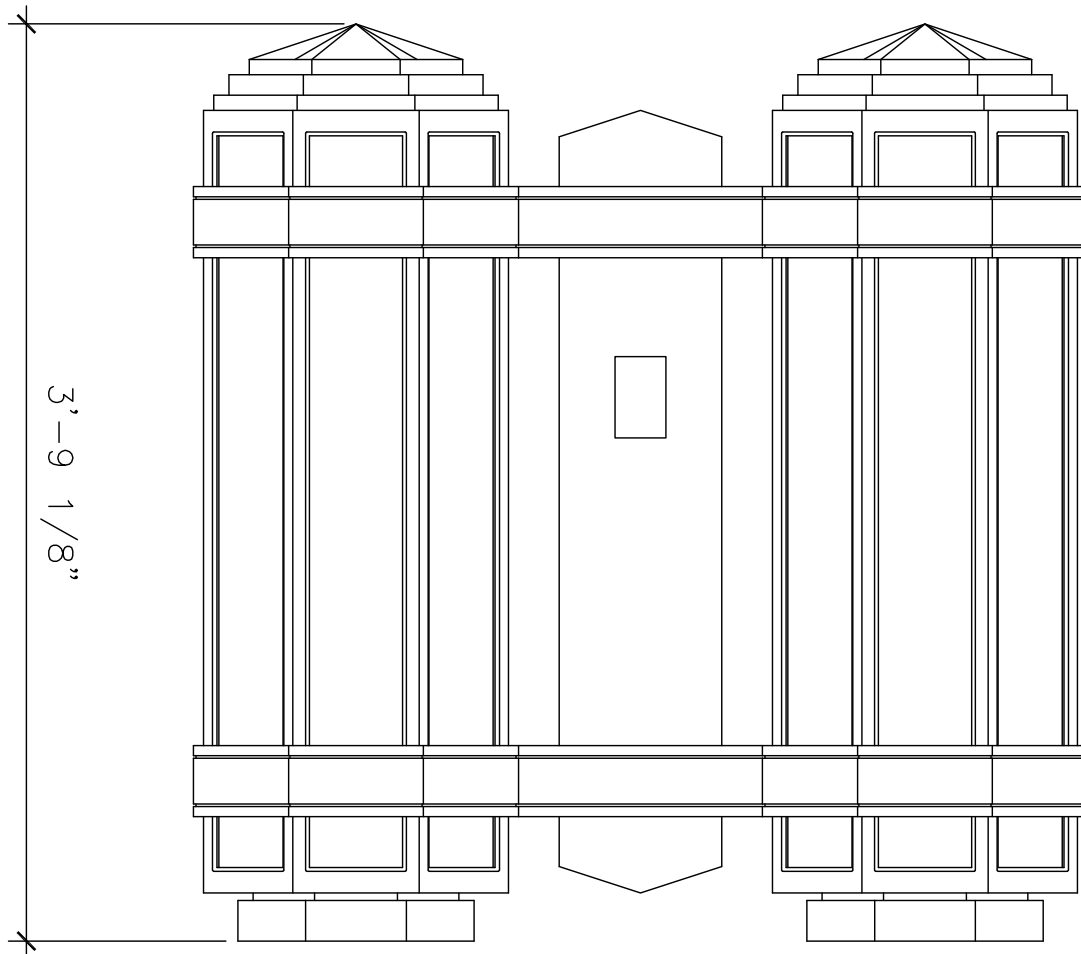

WALL BRACKET LIGHT

LF203

RECOMMENDED MATERIALS

ALUMINUM, BRONZE

FINISHES

PAINTED, ANTIQUED, PATINA, BRUSHED, HAND RUBBED