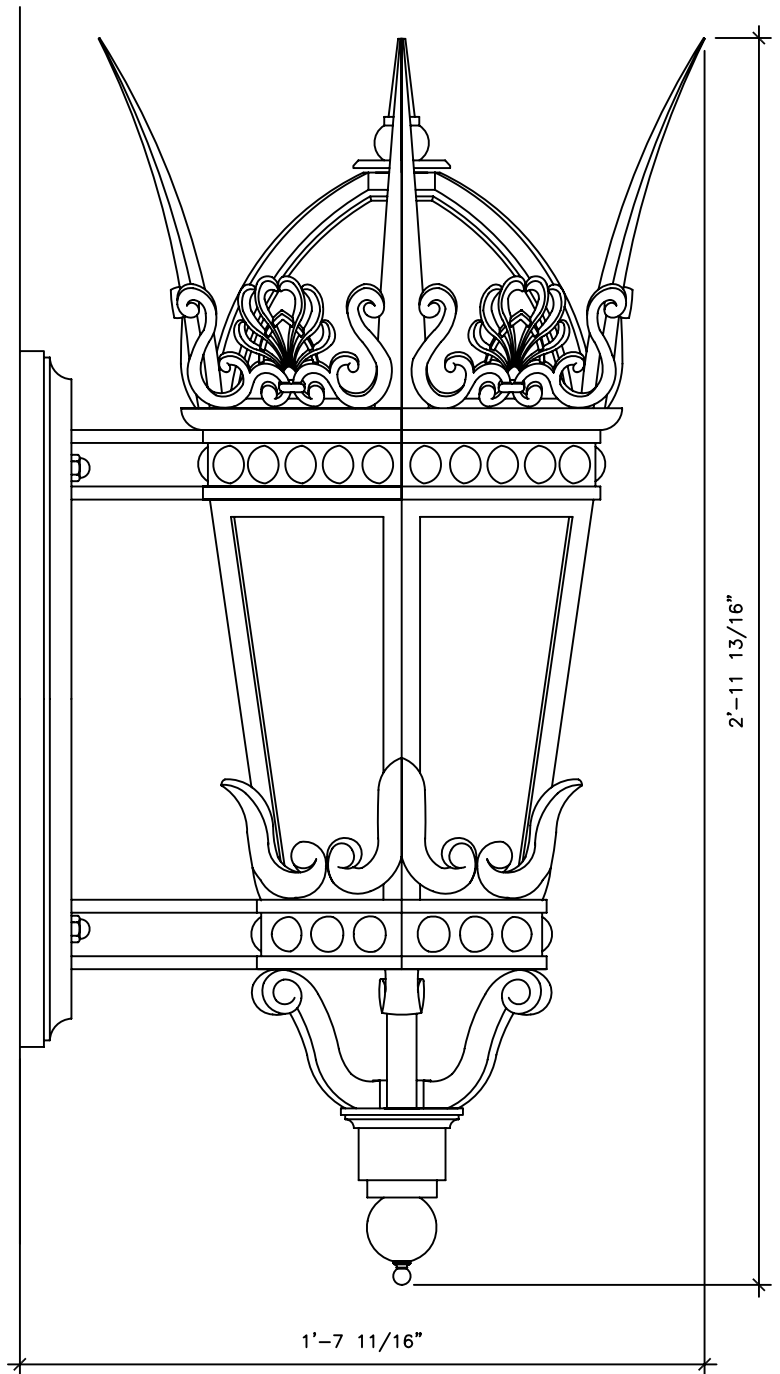

WALL BRACKET LANTERN

LF107B

RECOMMENDED MATERIALS
ALUMINUM, BRONZE

FINISHES
PAINTED, ANTIQUED, PATINA, BRUSHED, HAND RUBBED