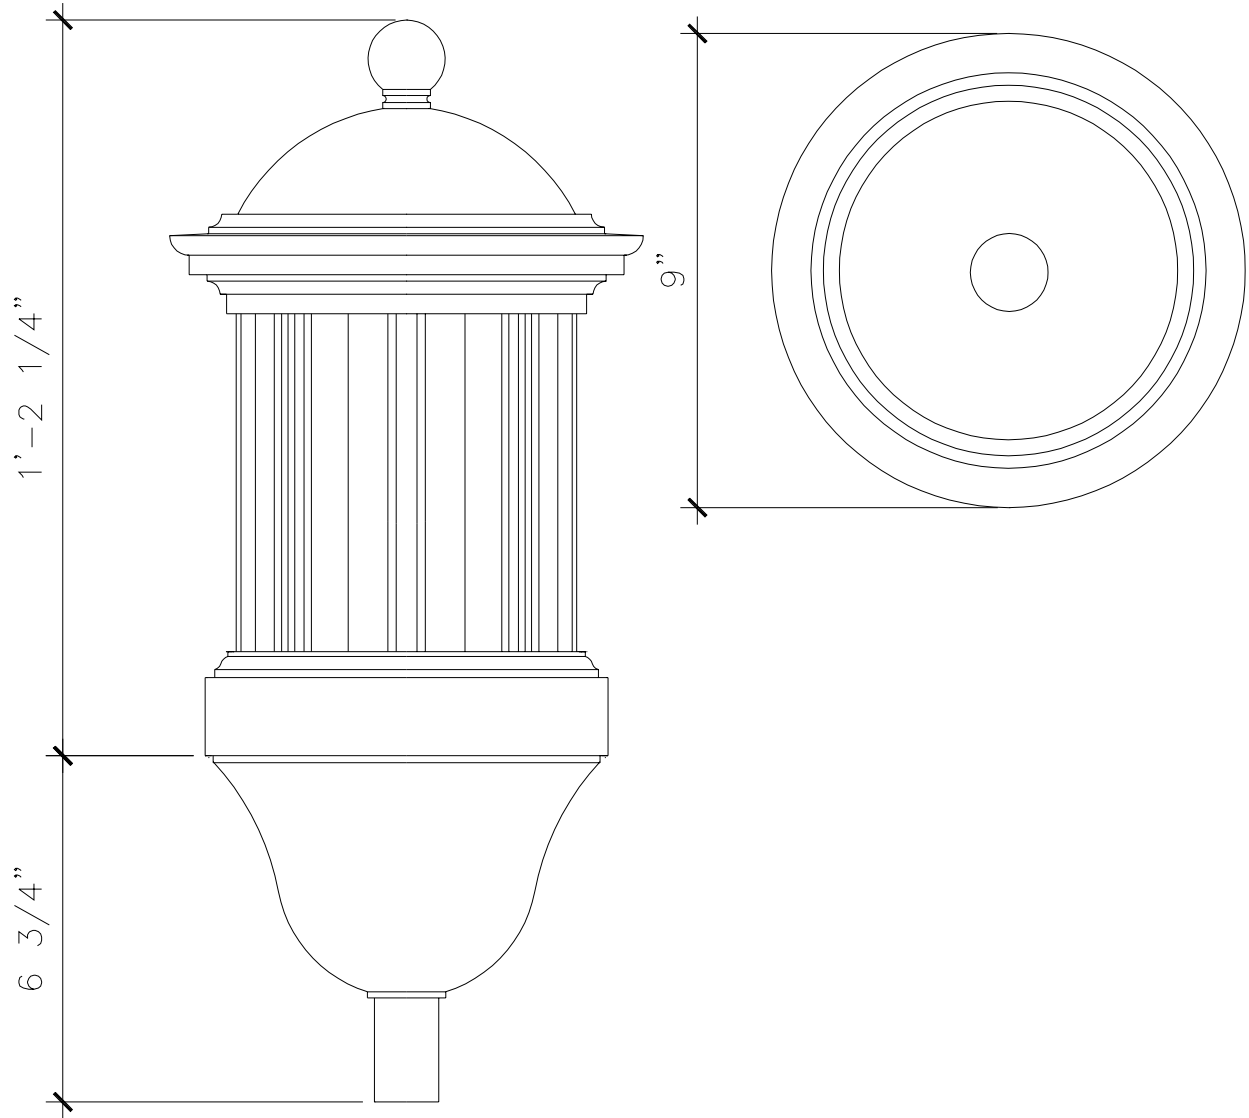

RECOMMENDED MATERIALS

ALUMINUM
BRONZE

FINISHES

PAINTED, ANTIQUED
PATINA, BRUSHED, HAND RUBBED