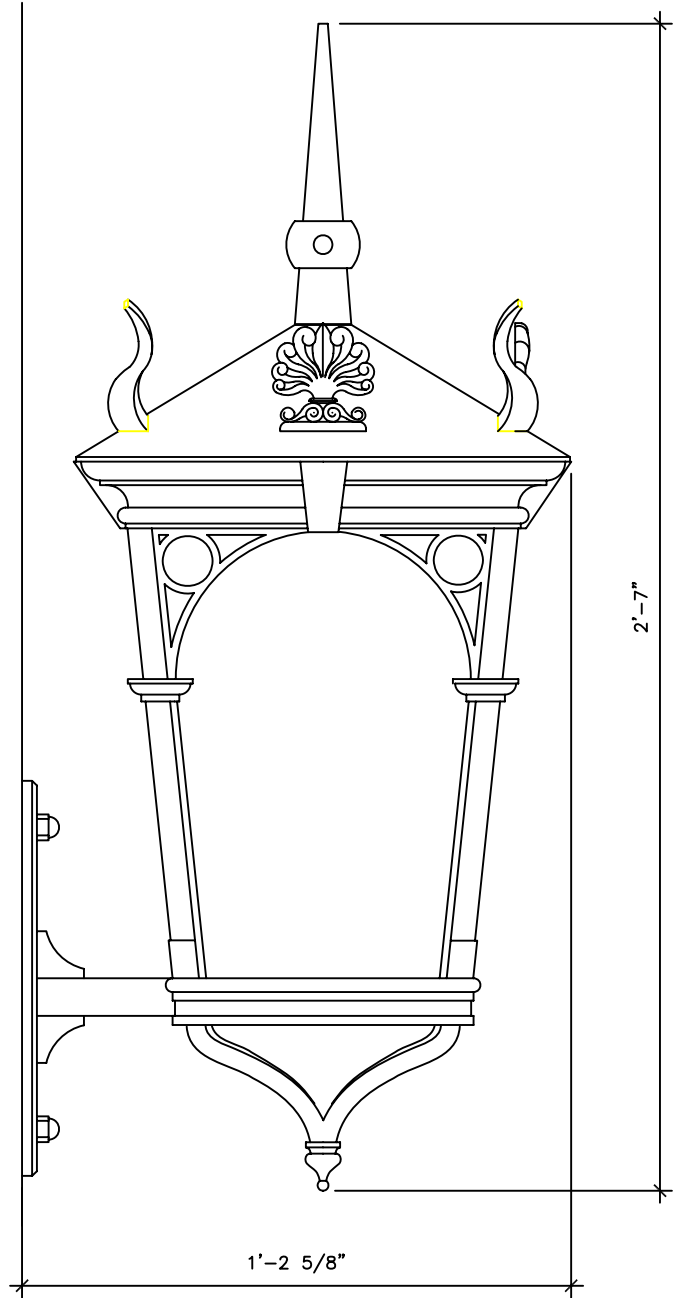

WALL BRACKET LANTERN

LF067A

RECOMMENDED MATERIALS
ALUMINUM, BRONZE

FINISHES
PAINTED, ANTIQUED, PATINA, BRUSHED, HAND RUBBED