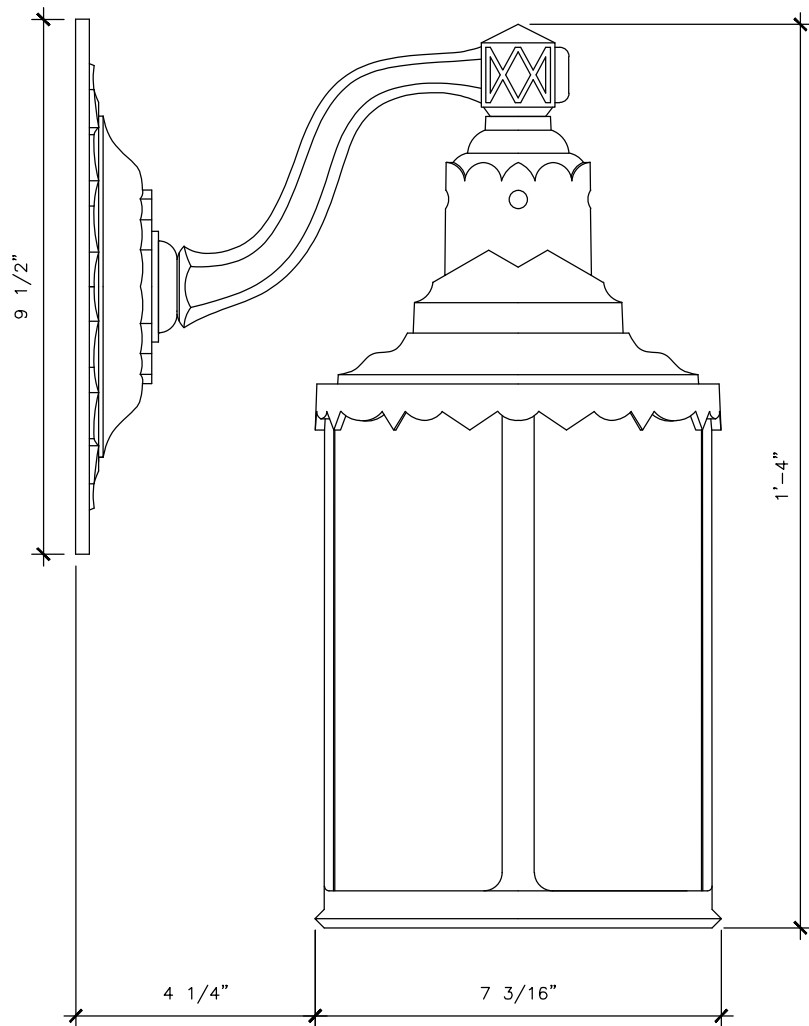

WALL BRACKET LANTERN

LF054A

BOTTOM VIEW

RECOMMENDED MATERIALS
ALUMINUM, BRONZE

FINISHES
PAINTED, ANTIQUED, PATINA, BRUSHED, HAND RUBBED