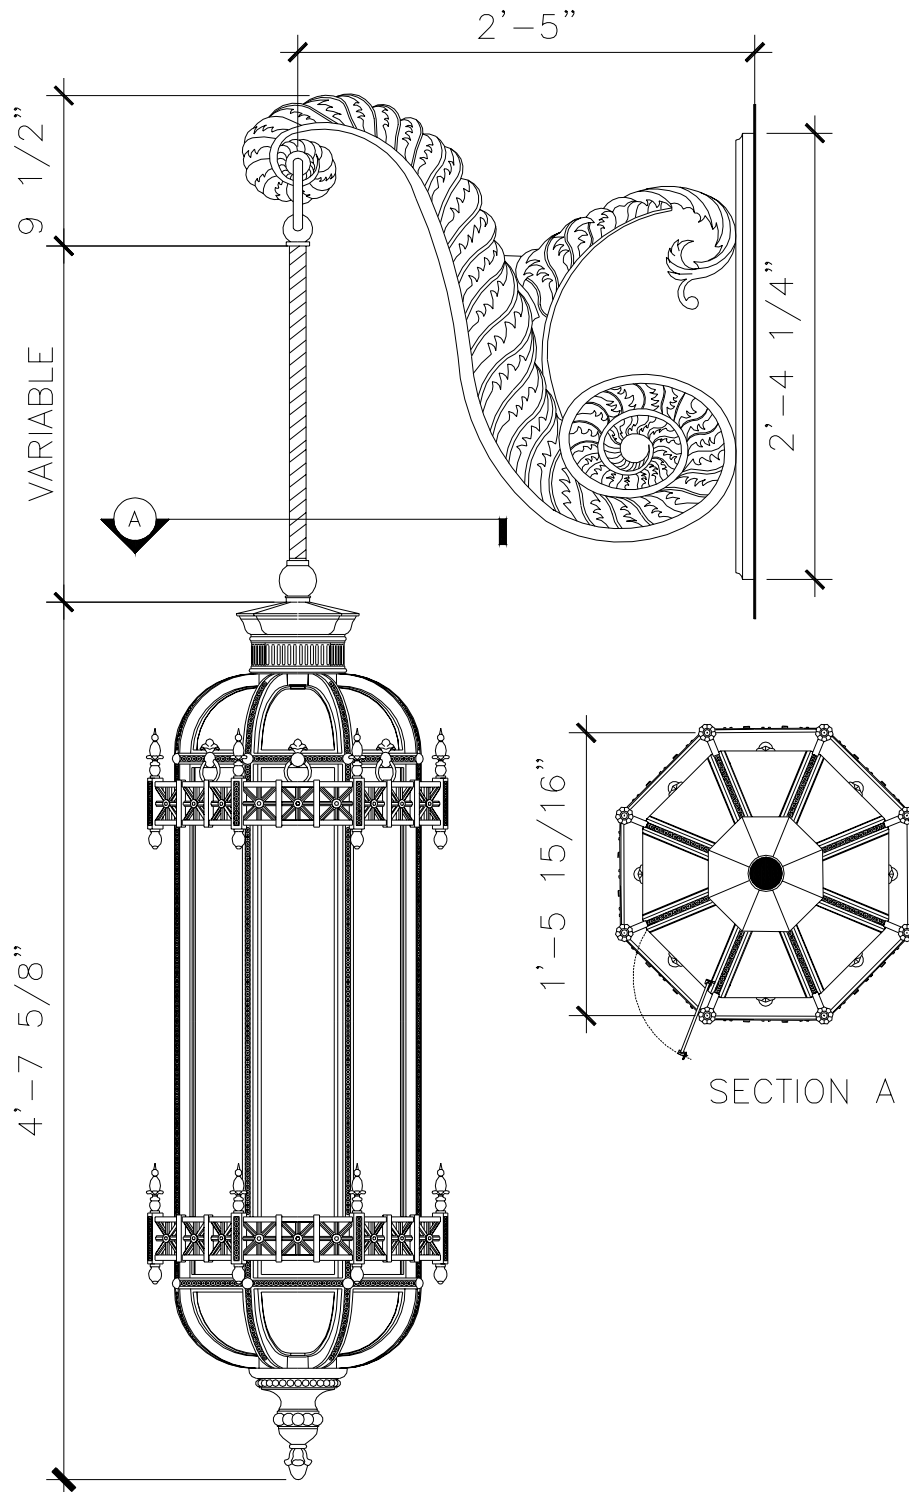

WALL BRACKET PENDANT LANTERN

LF014

RECOMMENDED MATERIALS

ALUMINUM
BRONZE

FINISHES

PAINTED, ANTIQUED
PATINA, BRUSHED, HAND RUBBED