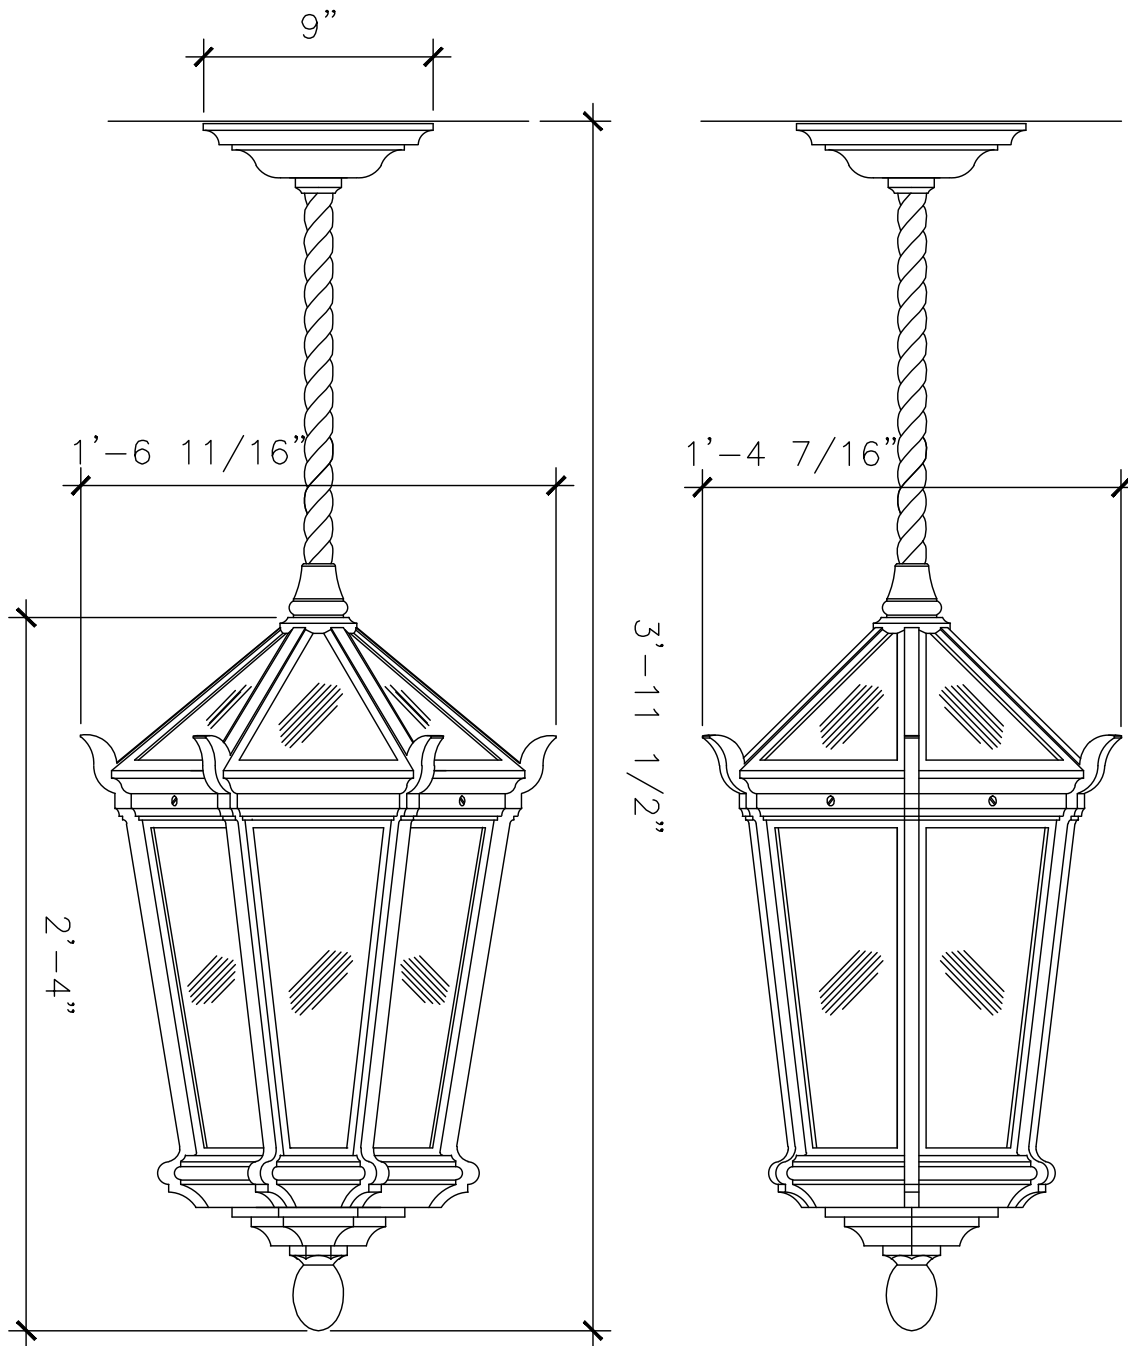

PENDANT LIGHT FIXTURE

LF188

RECOMMENDED MATERIALS
ALUMINUM, BRONZE

FINISHES
PAINTED, ANTIQUED, PATINA, BRUSHED, HAND RUBBED