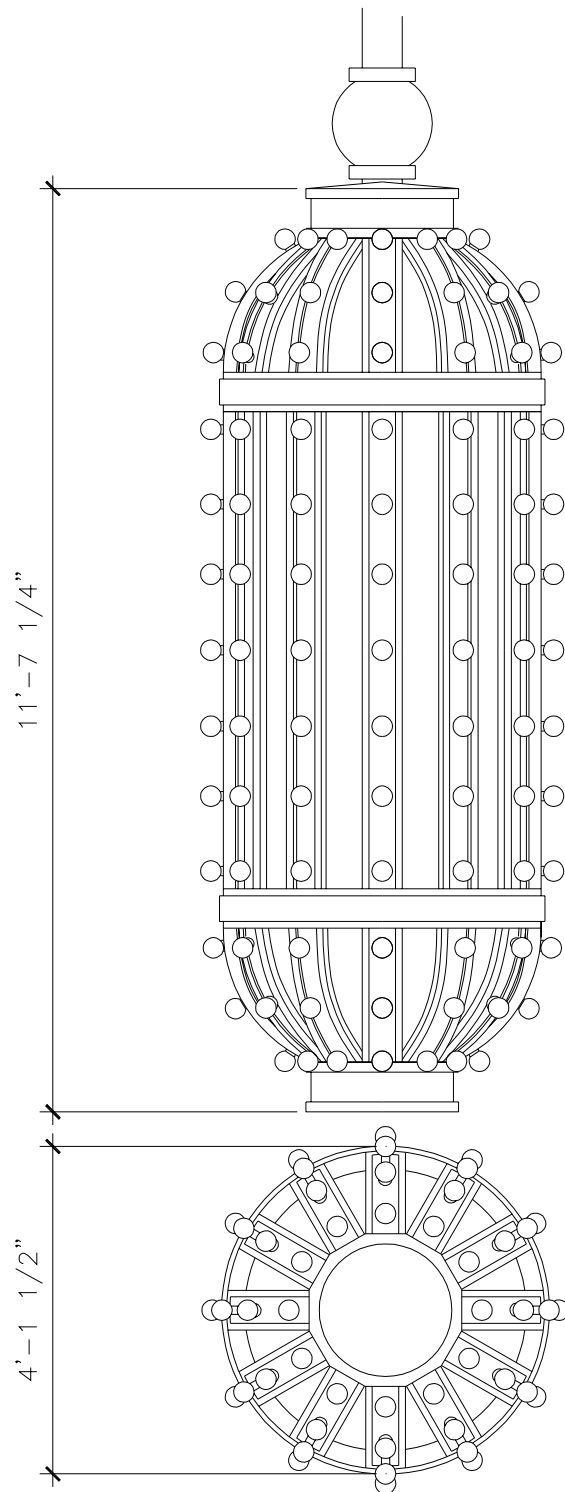

RECOMMENDED MATERIALS

ALUMINUM
BRONZE

FINISHES

PAINTED, ANTIQUED
PATINA, BRUSHED, HAND RUBBED