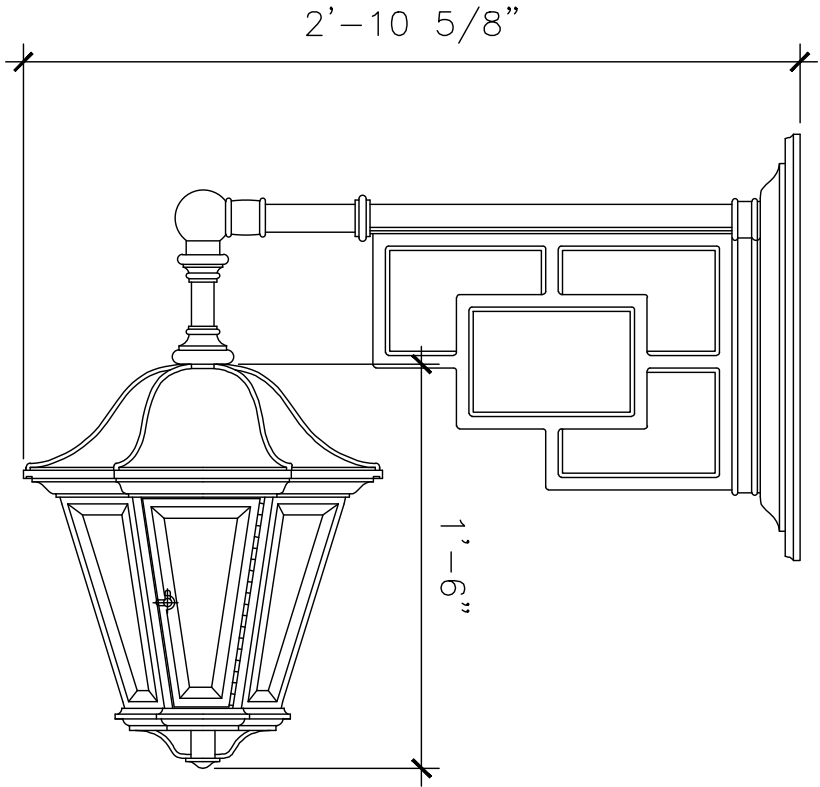

WALL BRACKET LIGHT FIXTURE

LF197

RECOMMENDED MATERIALS
ALUMINUM, BRONZE

FINISHES
PAINTED, ANTIQUED, PATINA, BRUSHED, HAND RUBBED