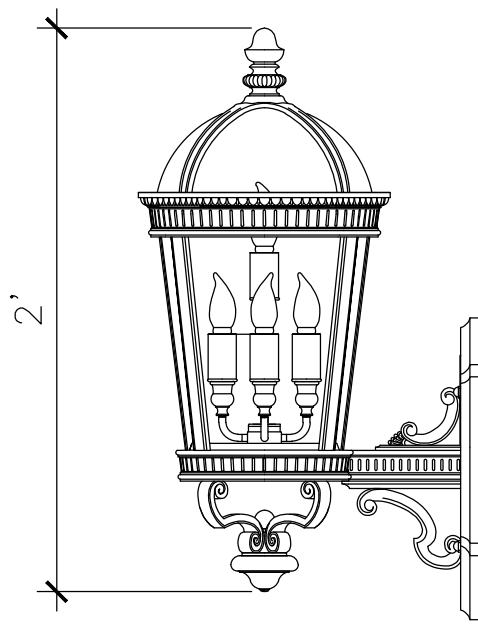

WALL BRACKET LANTERN

LF119B-NO

RECOMMENDED MATERIALS
ALUMINUM, BRONZE

FINISHES
PAINTED, ANTIQUED, PATINA, BRUSHED, HAND RUBBED