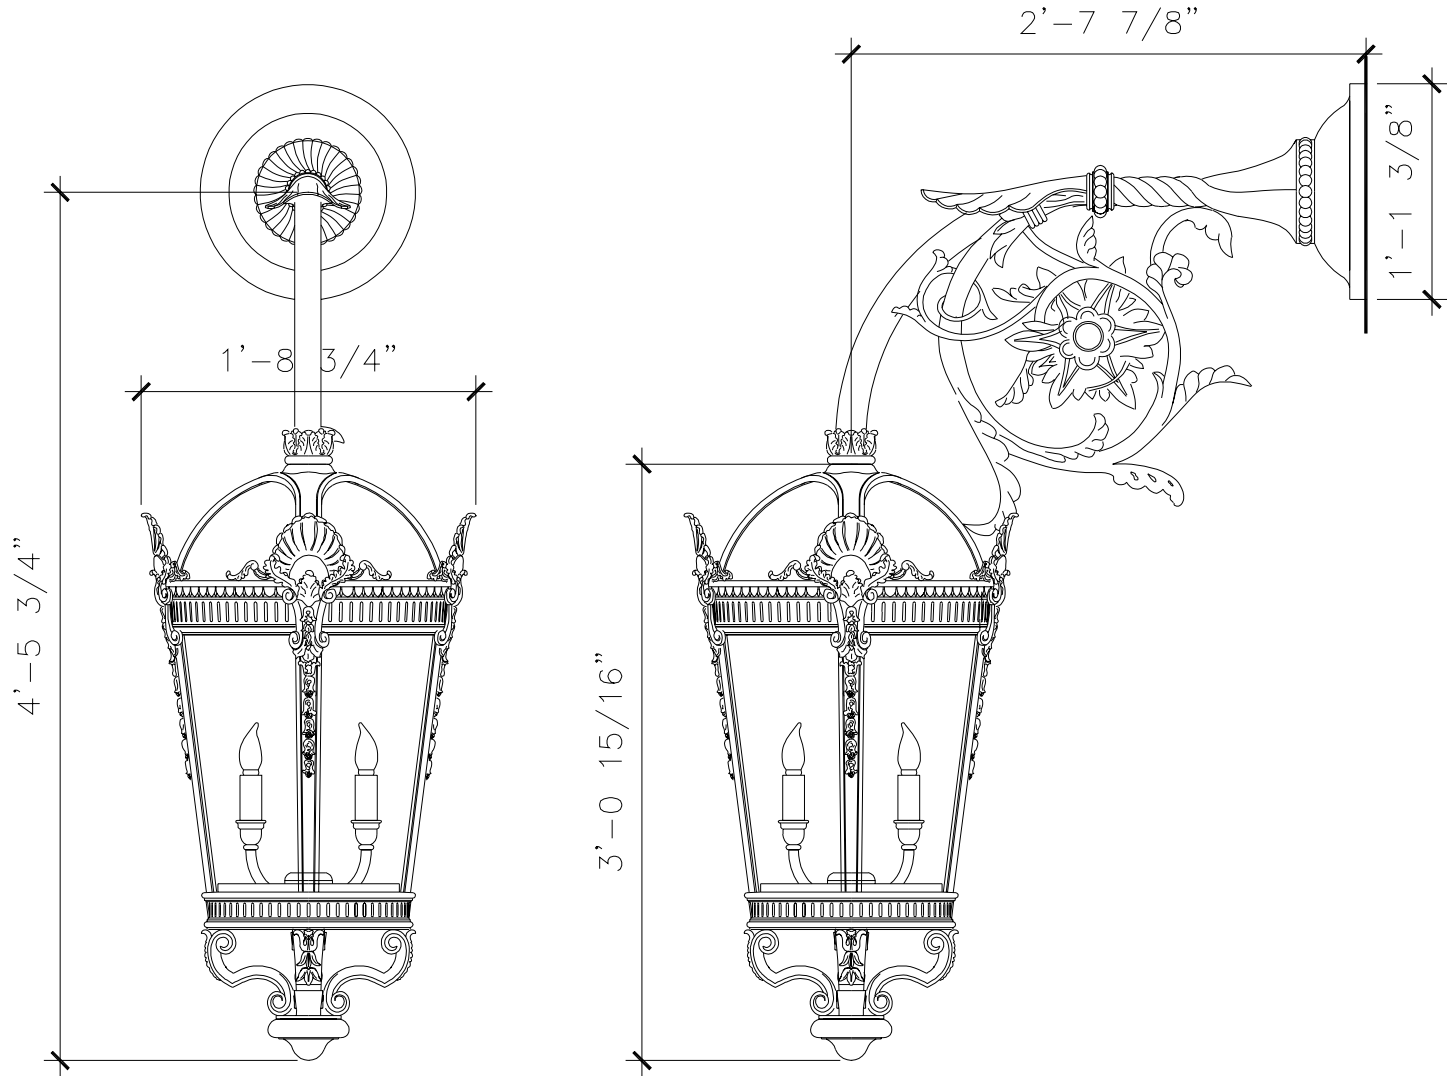

WALL BRACKET PENDENT LANTERN

LF123

RECOMMENDED MATERIALS

ALUMINUM
BRONZE

FINISHES

PAINTED, ANTIQUED
PATINA, BRUSHED, HAND RUBBED