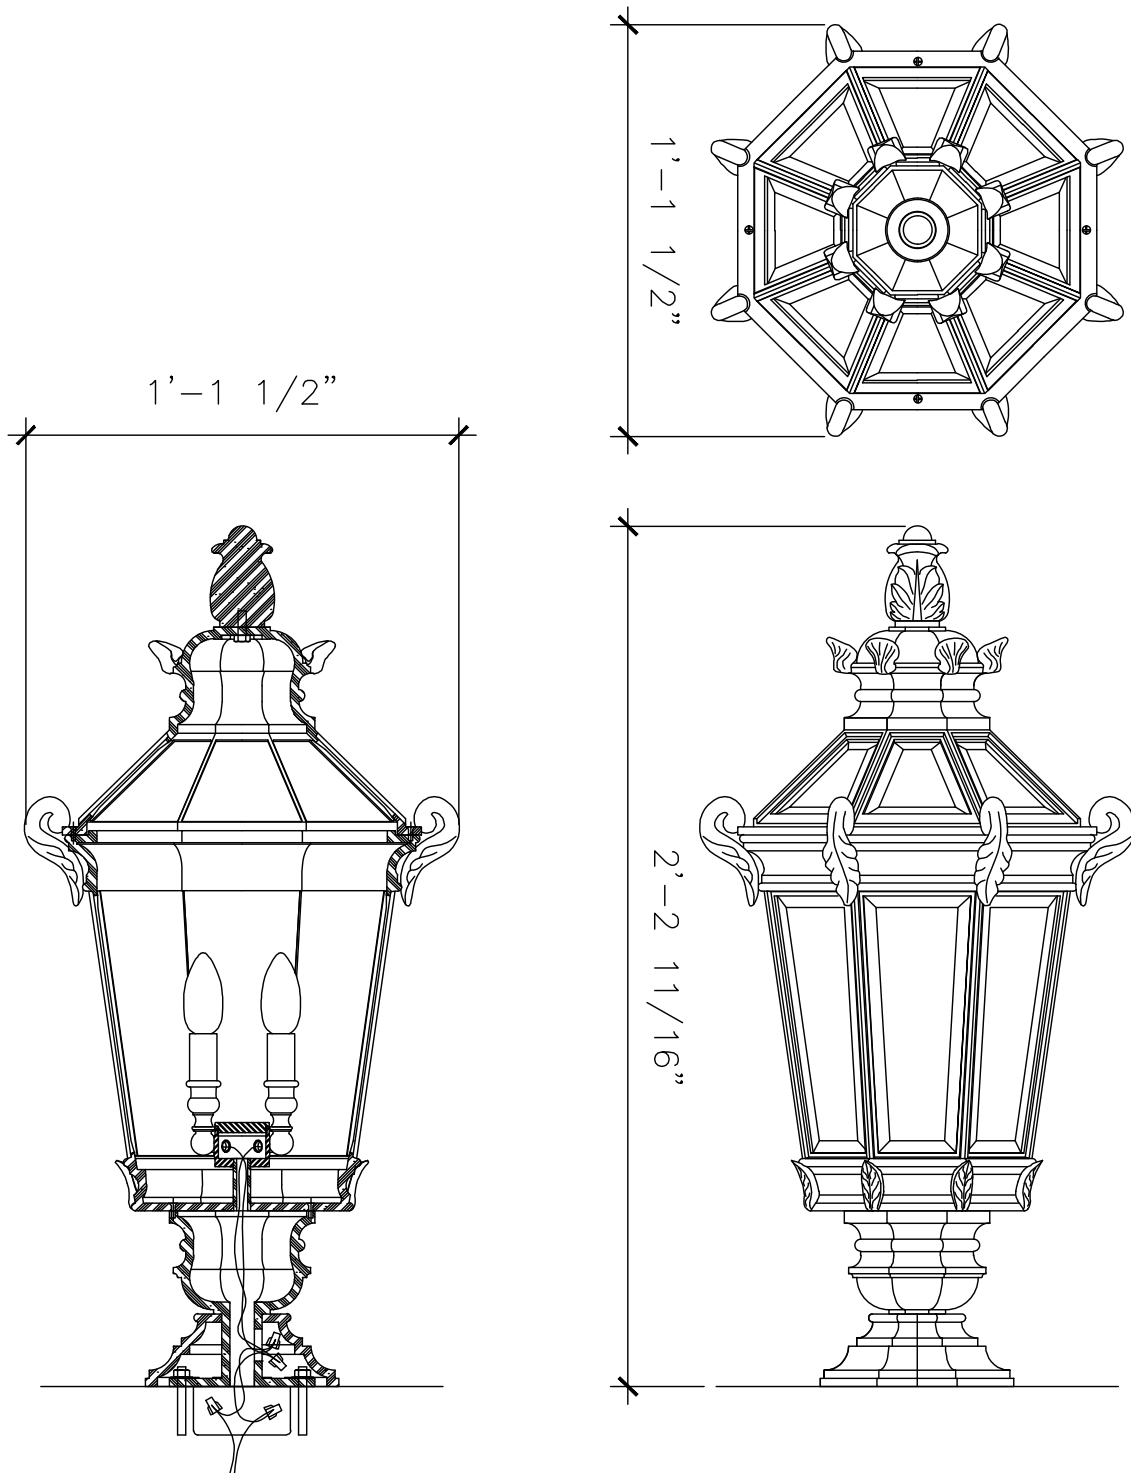

SMALL PEDESTAL LIGHT FIXTURE

LF193A

RECOMMENDED MATERIALS
ALUMINUM, BRONZE

FINISHES
PAINTED, ANTIQUED, PATINA, BRUSHED, HAND RUBBED