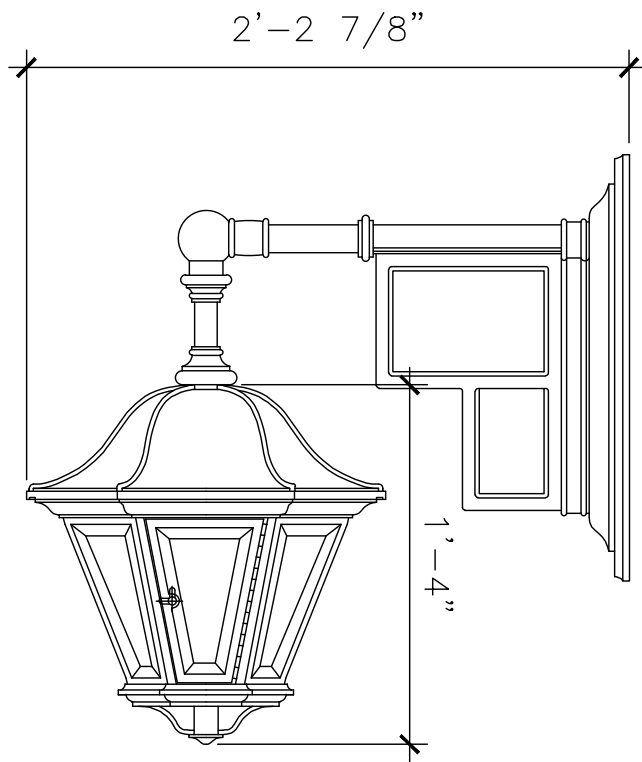

SMALL WALL BRACKET FIXTURE

LF197A

RECOMMENDED MATERIALS
ALUMINUM, BRONZE

FINISHES
PAINTED, ANTIQUED, PATINA, BRUSHED, HAND RUBBED