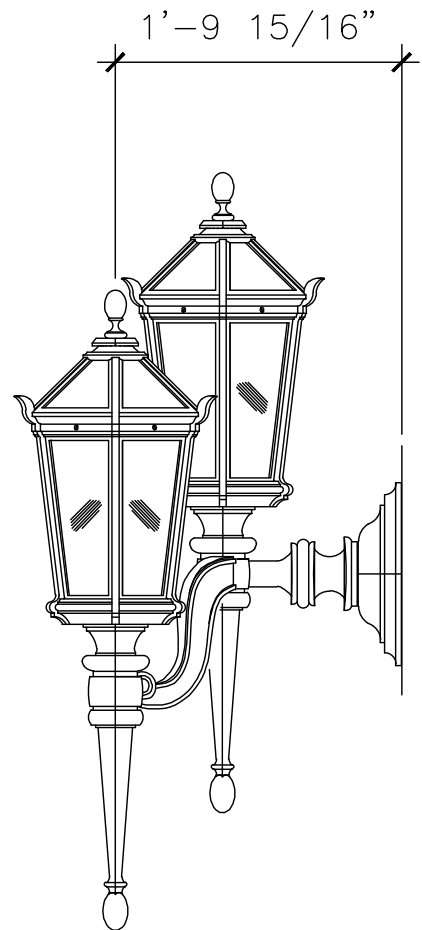

TRIPLE HEAD LANTERN GAS

LF190

RECOMMENDED MATERIALS
ALUMINUM, BRONZE

FINISHES
PAINTED, ANTIQUED, PATINA, BRUSHED, HAND RUBBED