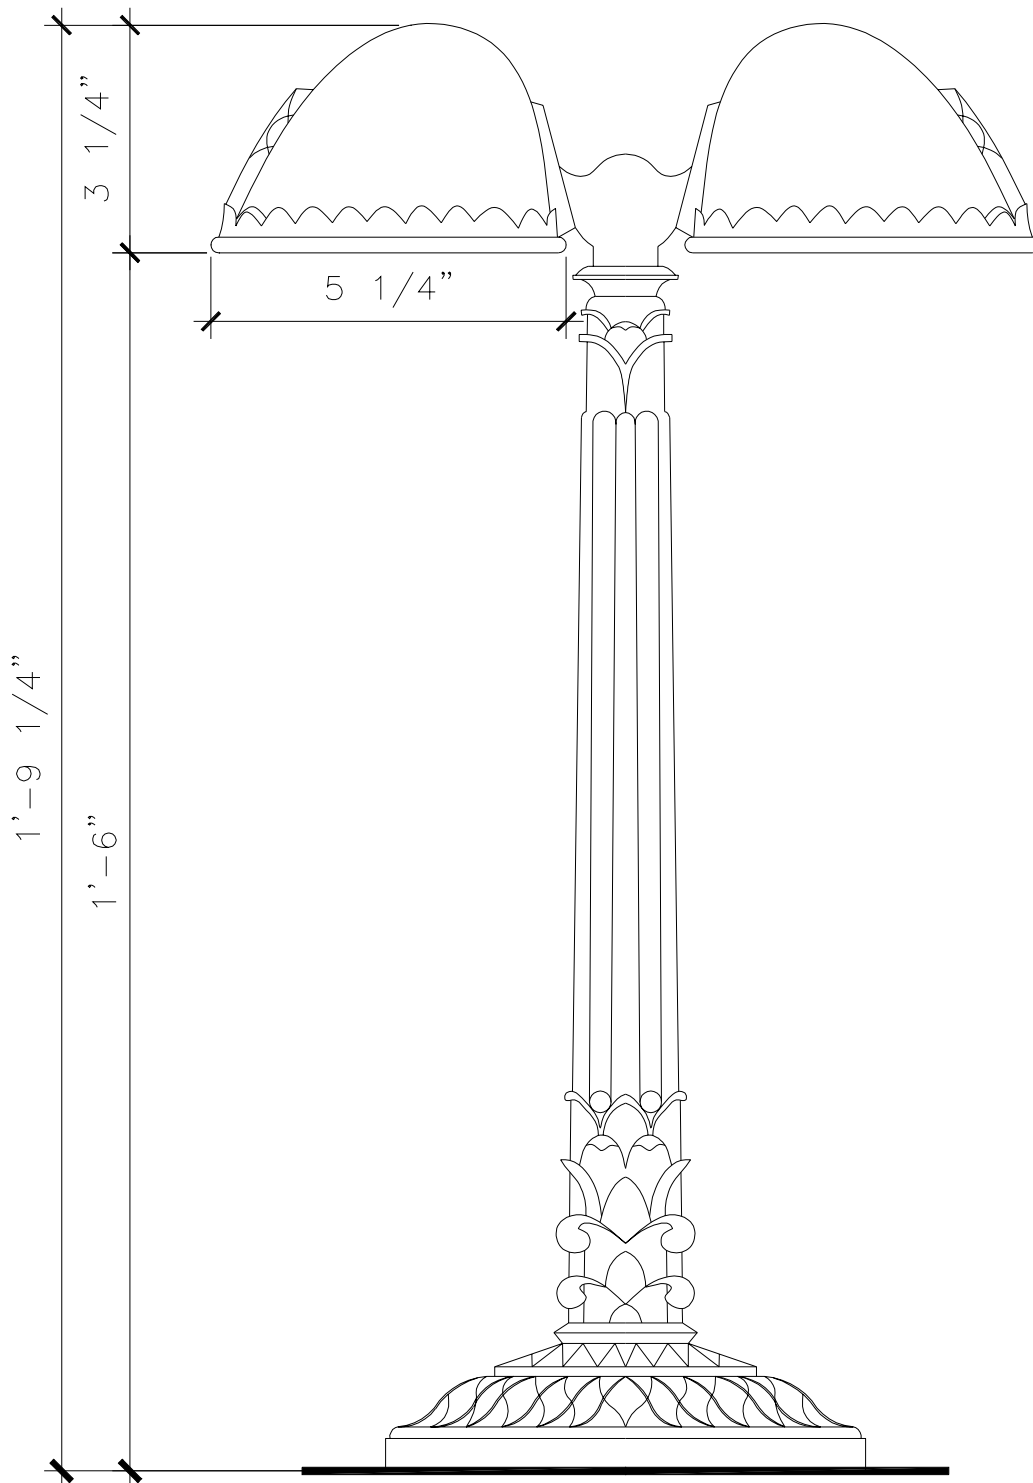

RECOMMENDED MATERIALS

ALUMINUM
BRONZE

FINISHES

PAINTED, ANTIQUED
PATINA, BRUSHED, HAND RUBBED