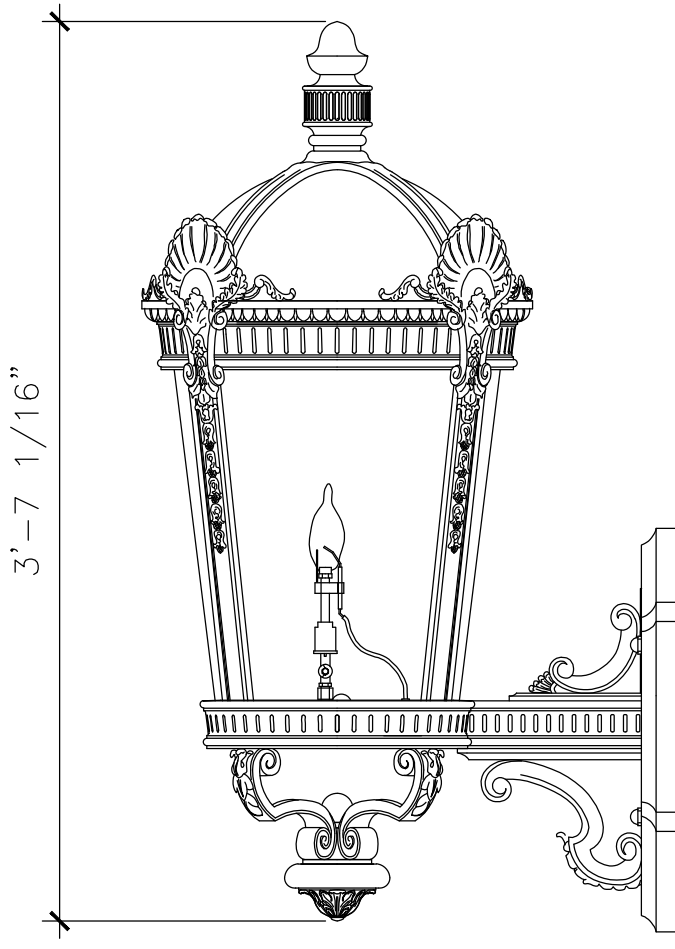

WALL BRACKET LANTERN

LF119-GAS

RECOMMENDED MATERIALS
ALUMINUM, BRONZE

FINISHES
PAINTED, ANTIQUED, PATINA, BRUSHED, HAND RUBBED