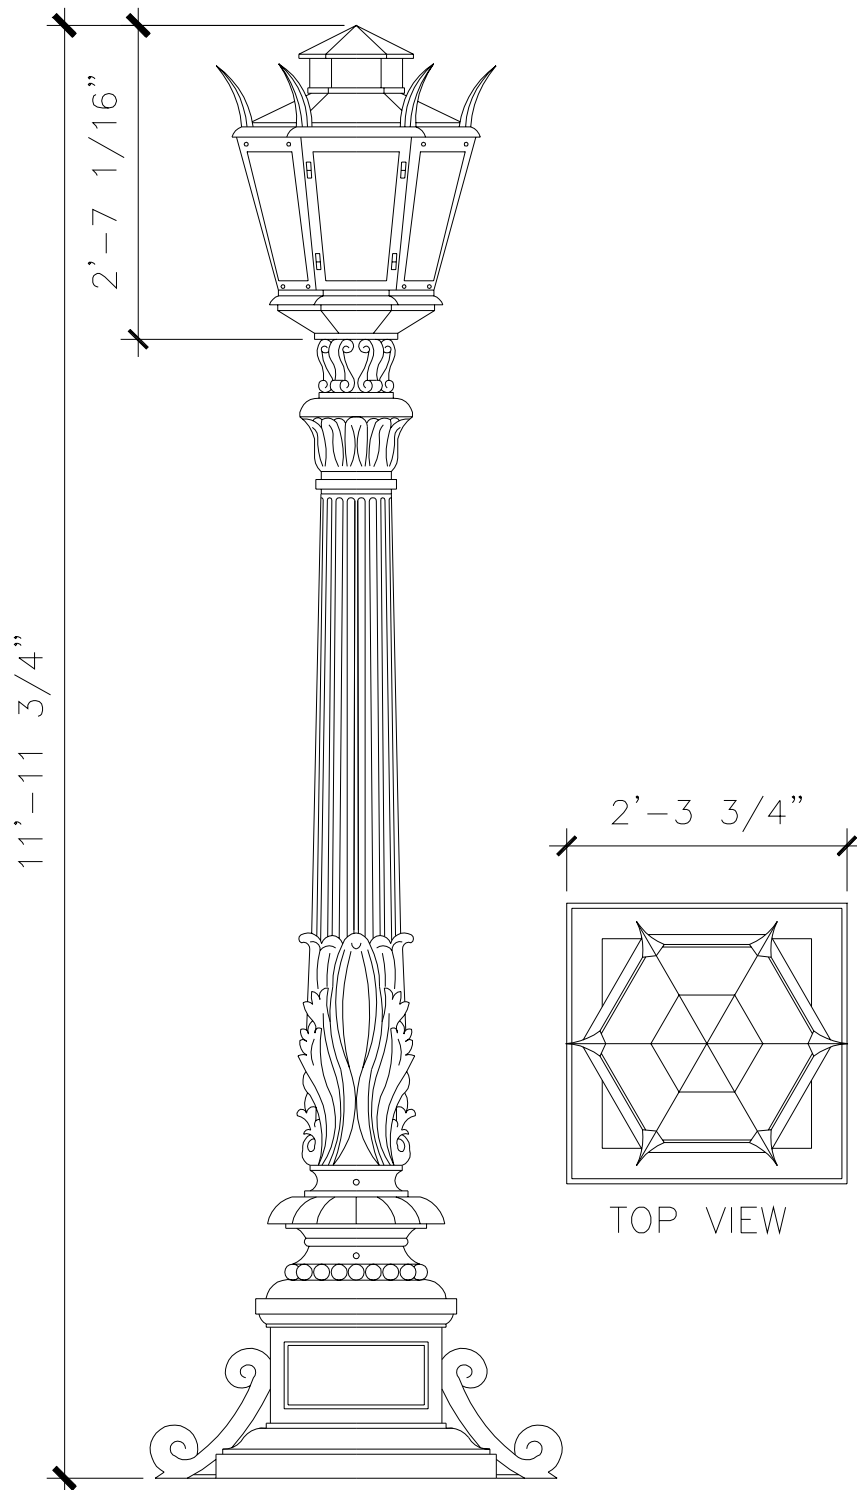

RECOMMENDED MATERIALS

ALUMINUM
BRONZE

FINISHES

PAINTED, ANTIQUED
PATINA, BRUSHED, HAND RUBBED