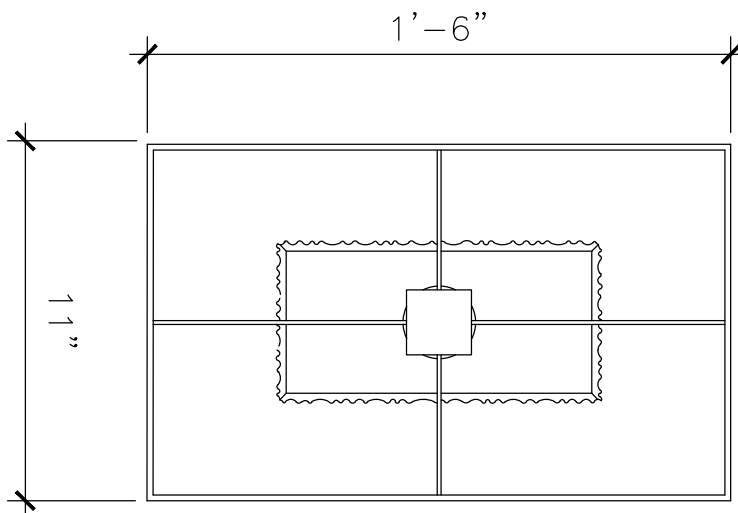

TABLE LAMP

LF185

2'-0 1/4"