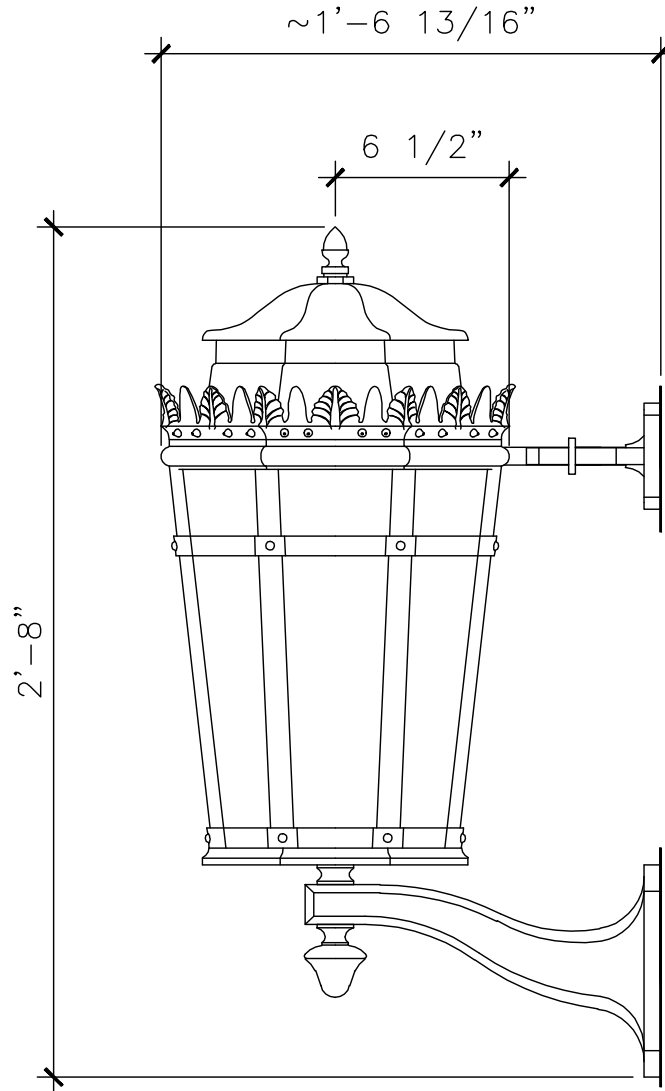

WALL BRACKET LANTERN

LF057B

RECOMMENDED MATERIALS
ALUMINUM, BRONZE

FINISHES
PAINTED, ANTIQUED, PATINA, BRUSHED, HAND RUBBED