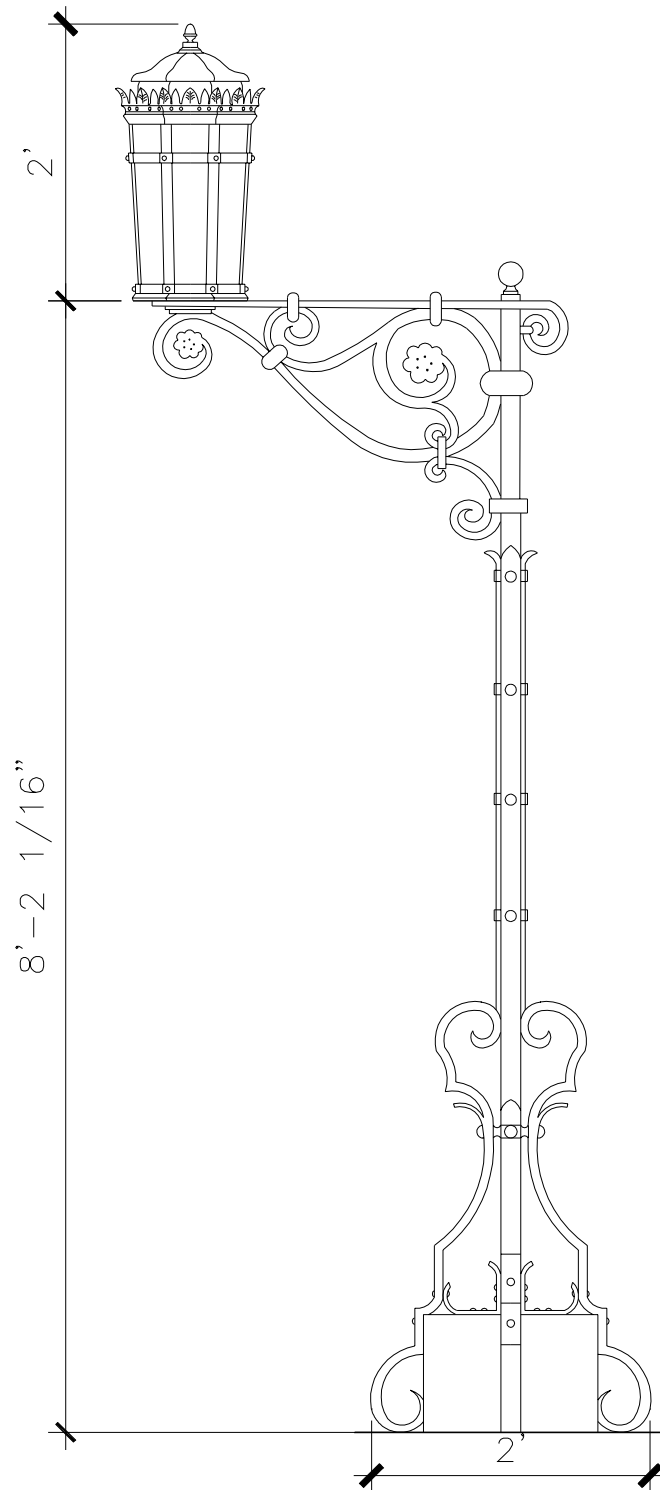

LAMP POST

LF057

RECOMMENDED MATERIALS

IRON
ALUMINUM

FINISHES

PAINTED
PAINTED, ANTIQUED