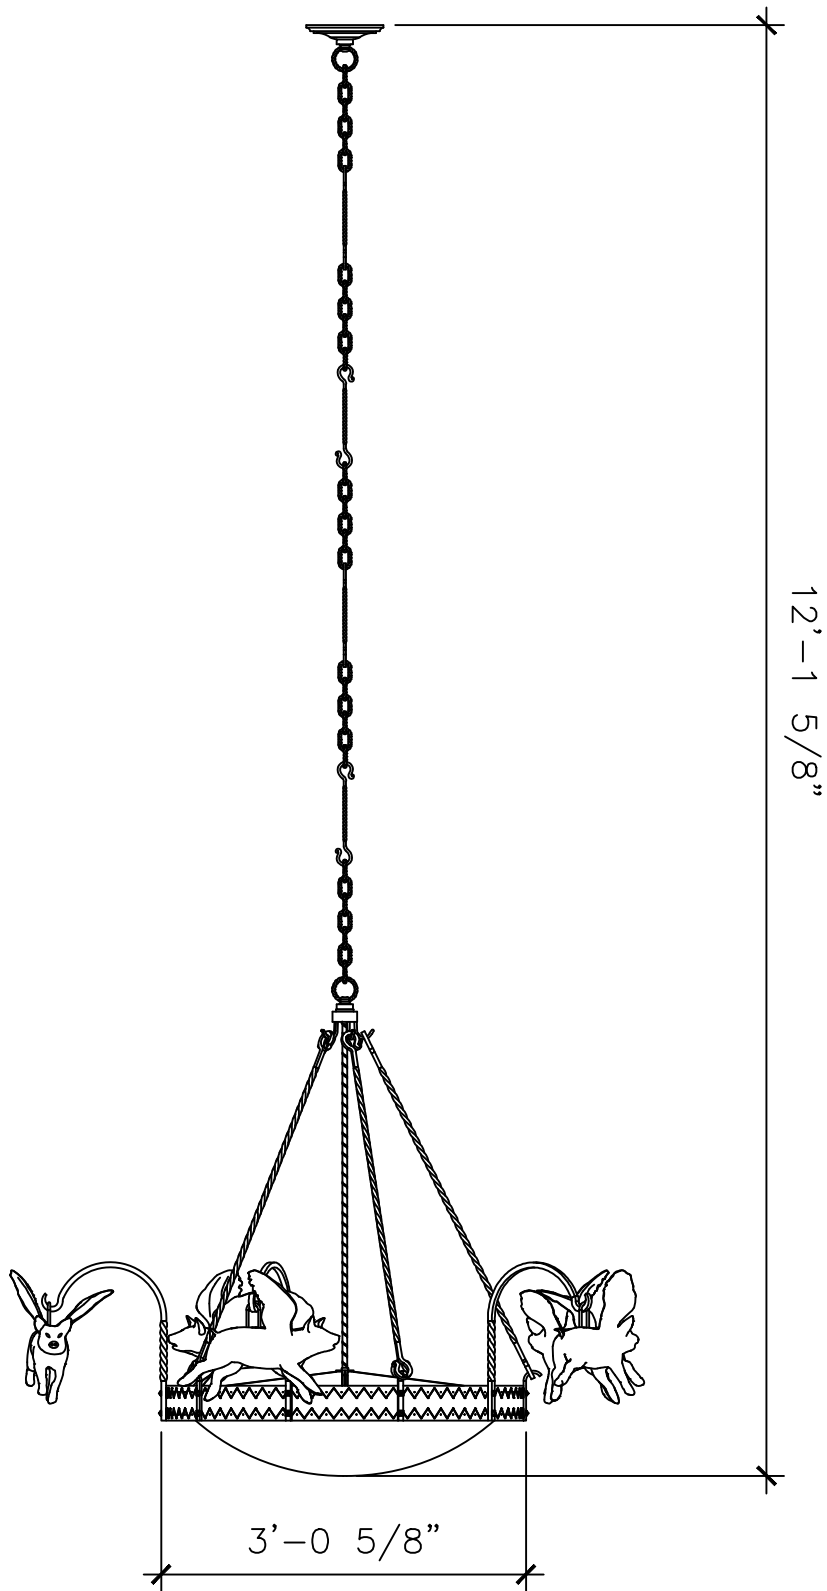

RECOMMENDED MATERIALS
ALUMINUM, BRONZE

FINISHES
PAINTED, ANTIQUED, PATINA, BRUSHED, HAND RUBBED