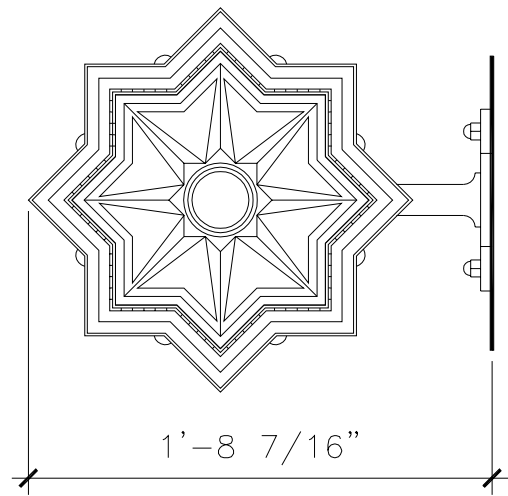

# WALL BRACKET LANTERN

LF088