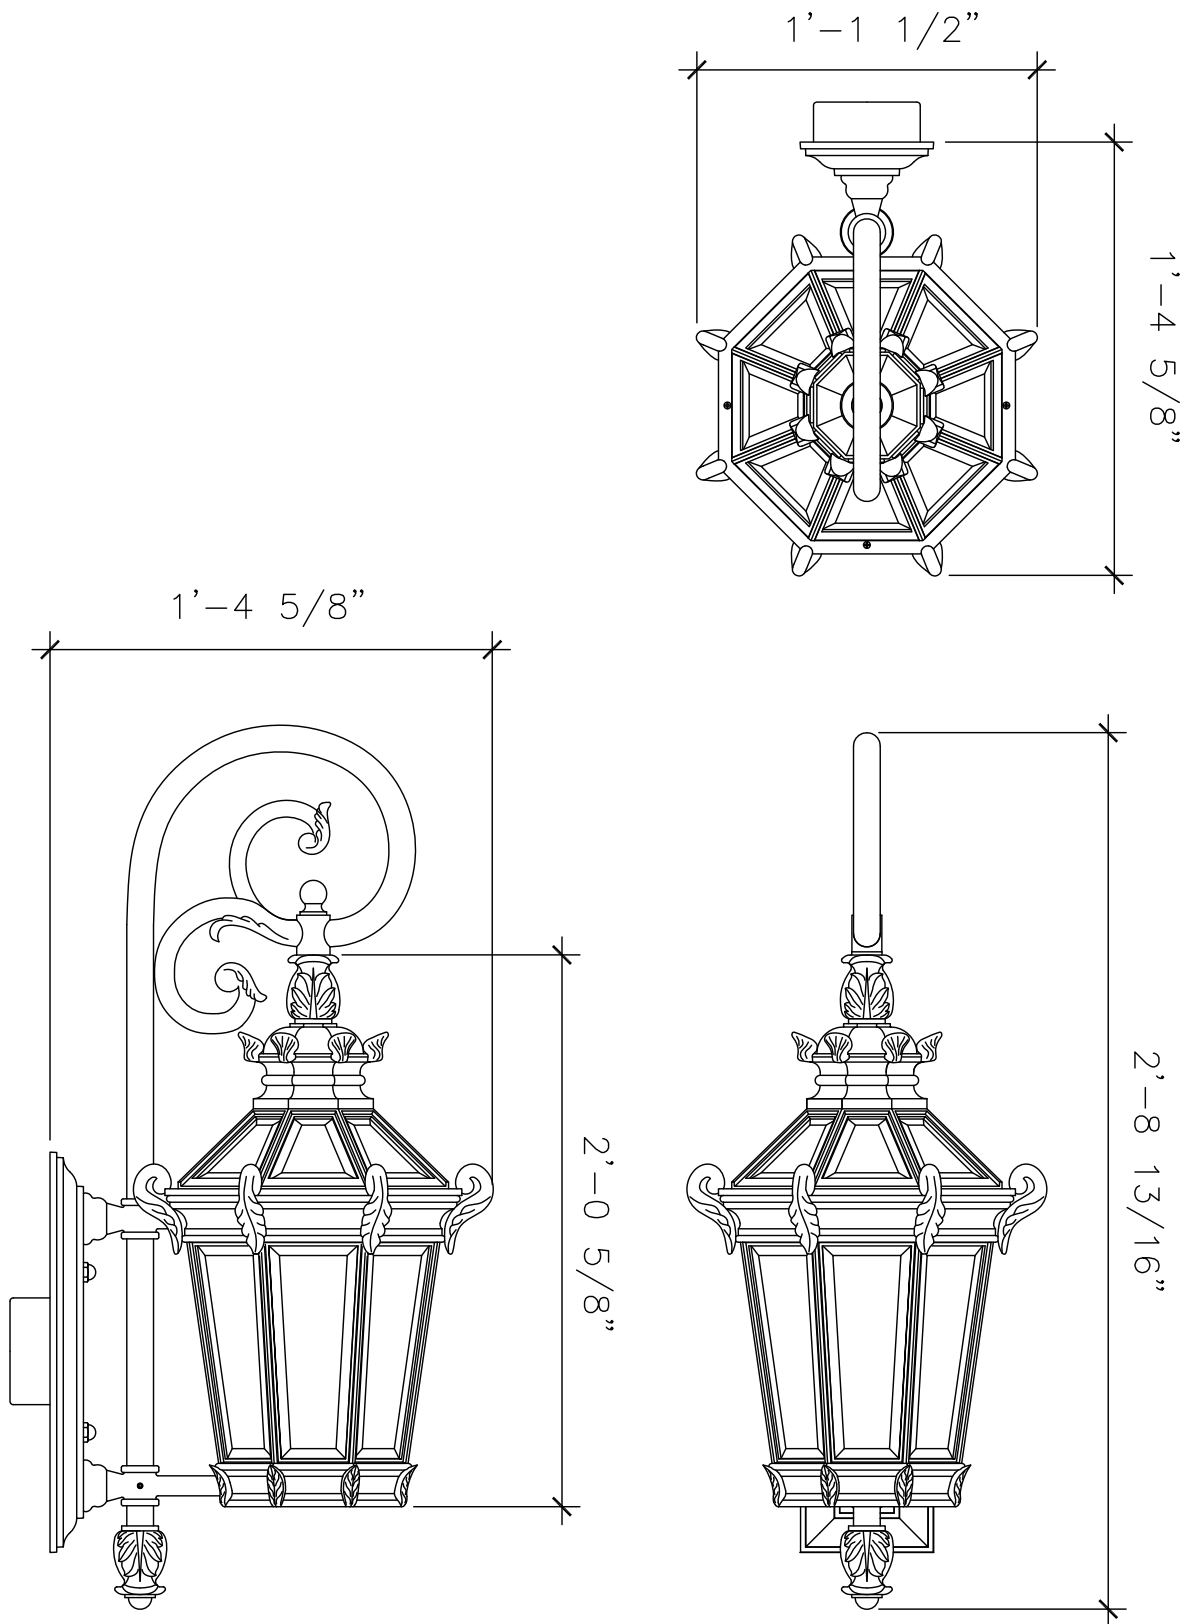

WALL MOUNT LIGHT FIXTURE

LF195

RECOMMENDED MATERIALS

ALUMINUM, BRONZE

FINISHES

PAINTED, ANTIQUED, PATINA, BRUSHED, HAND RUBBED