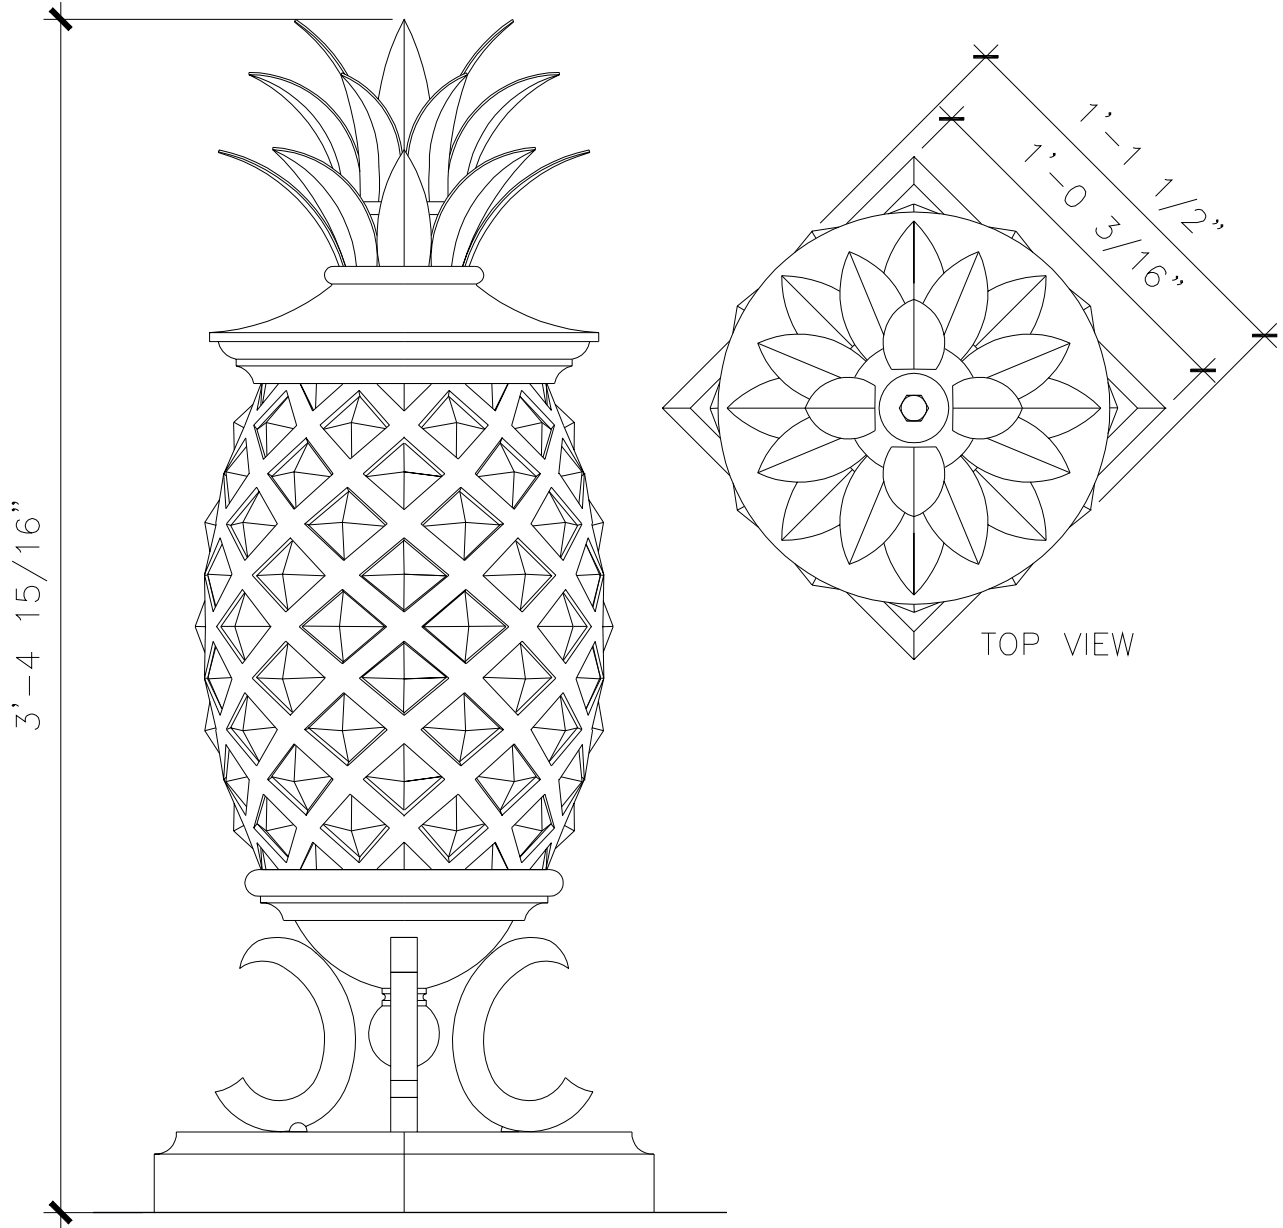

## FINISHES

PAINTED, ANTIQUED  
PATINA, BRUSHED, HAND RUBBED

RECOMMENDED MATERIALS

ALUMINUM  
BRONZE

FINISHES

PAINTED, ANTIQUED  
PATINA, BRUSHED, HAND RUBBED

RECOMMENDED MATERIALS

ALUMINUM  
BRONZE