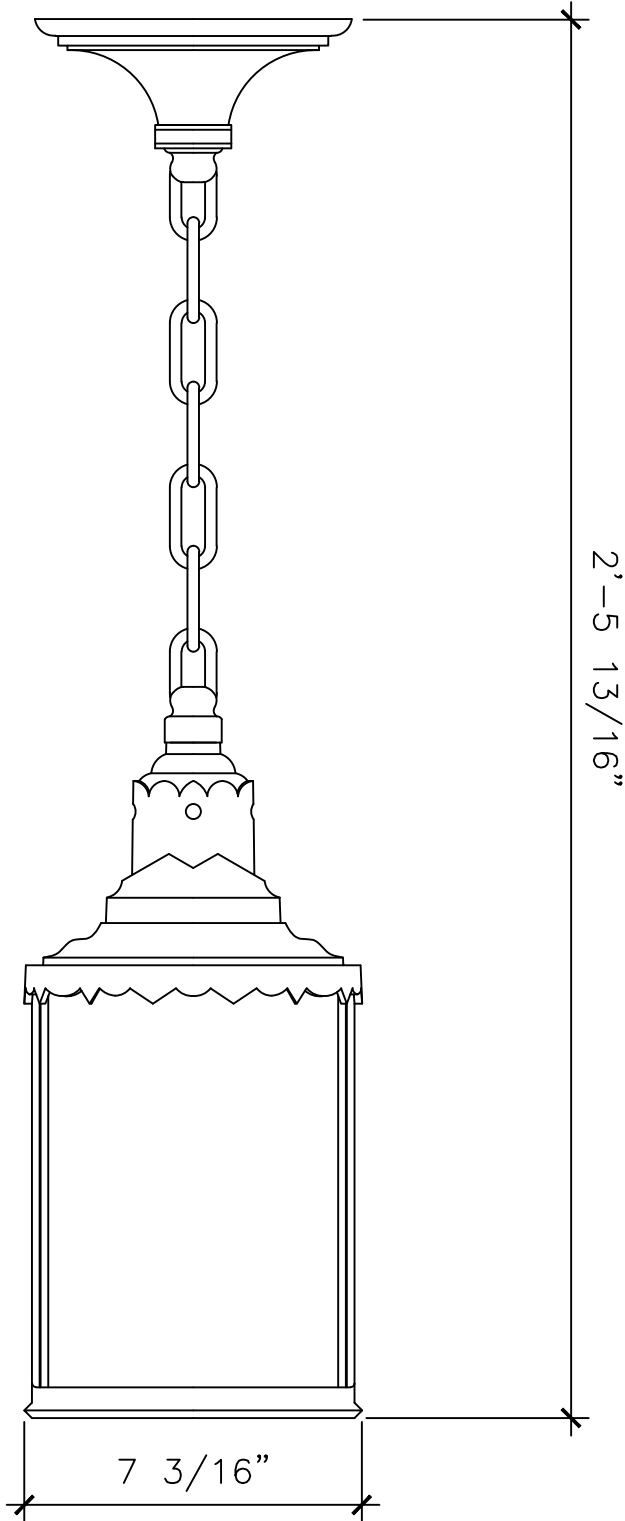

# WALL BRACKET LANTERN

LF054A

BOTTOM VIEW

RECOMMENDED MATERIALS  
ALUMINUM, BRONZE

FINISHES  
PAINTED, ANTIQUED, PATINA, BRUSHED, HAND RUBBED

PENDANT LAMP

LF054B

RECOMMENDED MATERIALS  
ALUMINUM, BRONZE