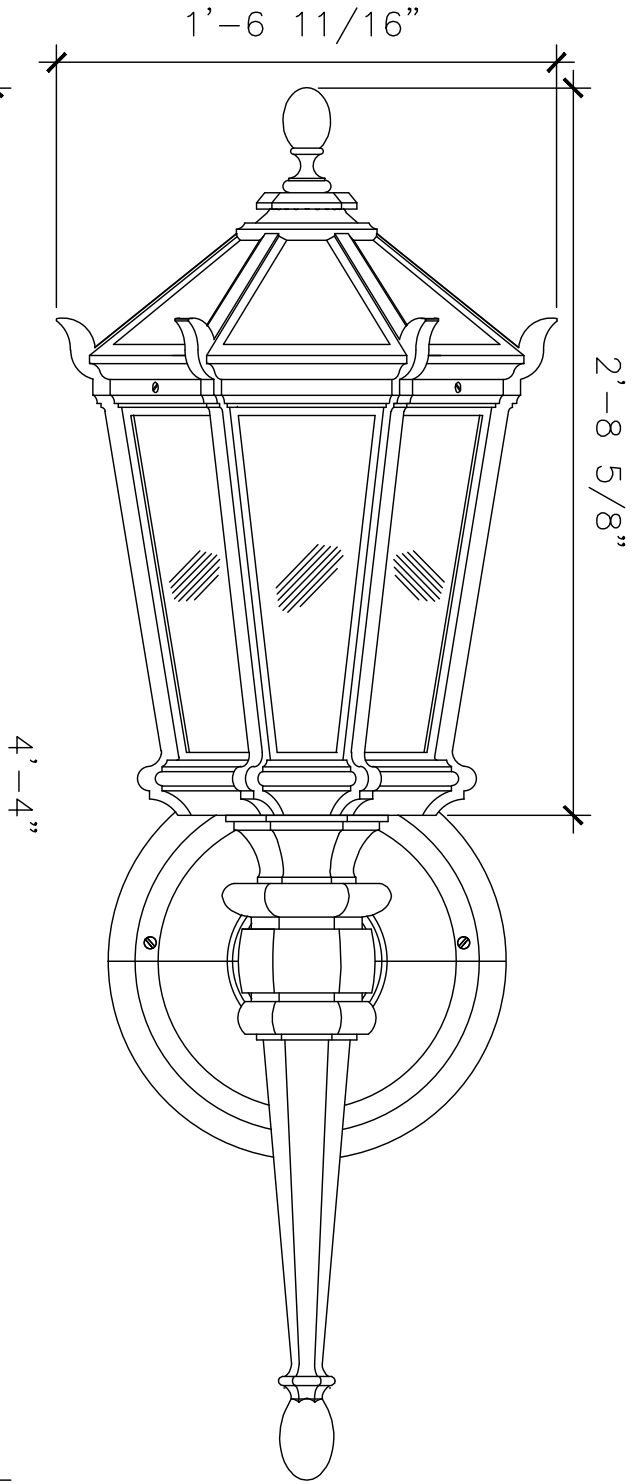

WALL LIGHT FIXTURE GAS

LF189A

RECOMMENDED MATERIALS
ALUMINUM, BRONZE

FINISHES
PAINTED, ANTIQUED, PATINA, BRUSHED, HAND RUBBED