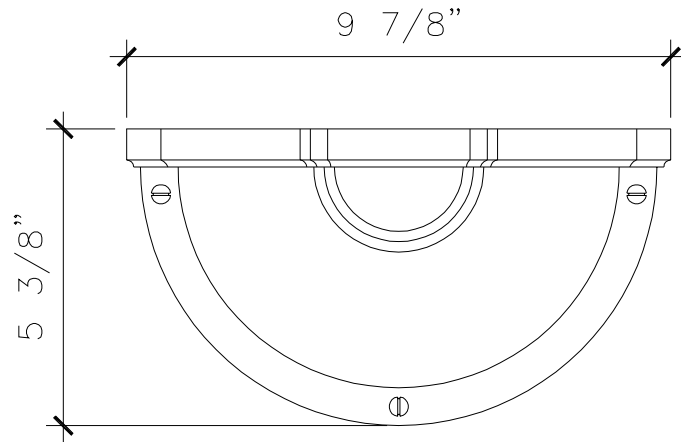

WALL SCONCE

LF086A

RECOMMENDED MATERIALS

ALUMINUM
BRONZE

FINISHES

PAINTED, ANTIQUED
PATINA, BRUSHED, HAND RUBBED