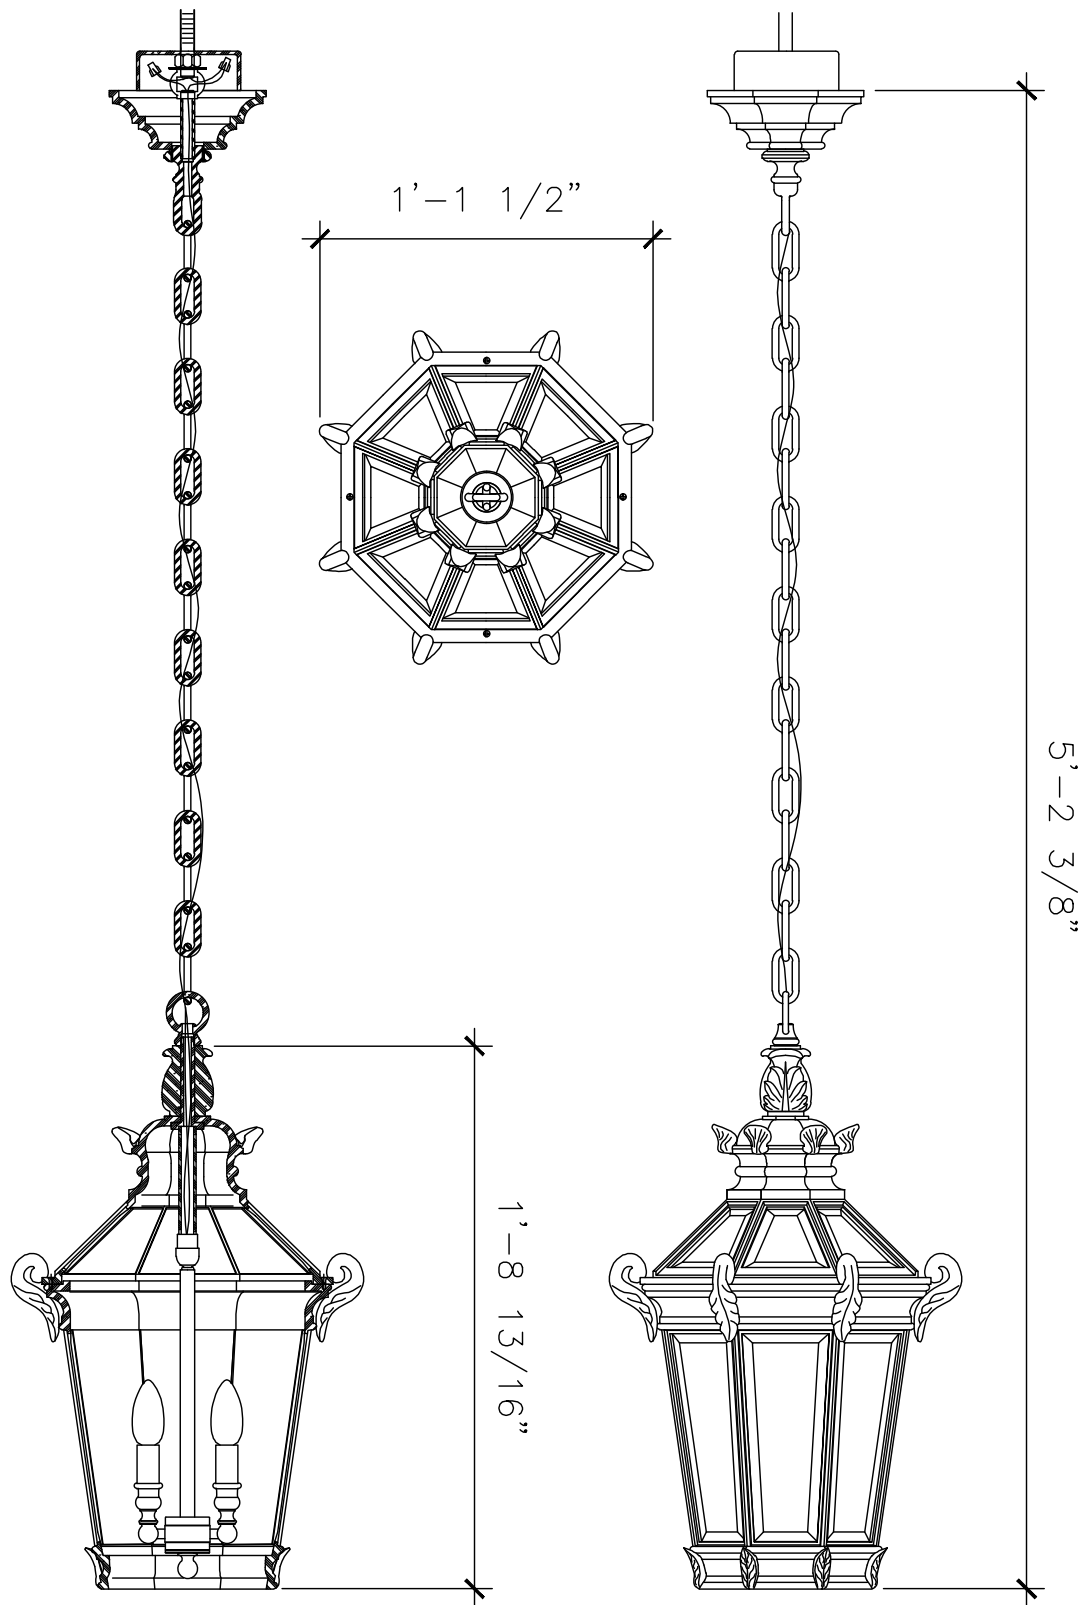

# PENDANT LIGHT FIXTURE

LF196

RECOMMENDED MATERIALS  
ALUMINUM, BRONZE

FINISHES  
PAINTED, ANTIQUED, PATINA, BRUSHED, HAND RUBBED