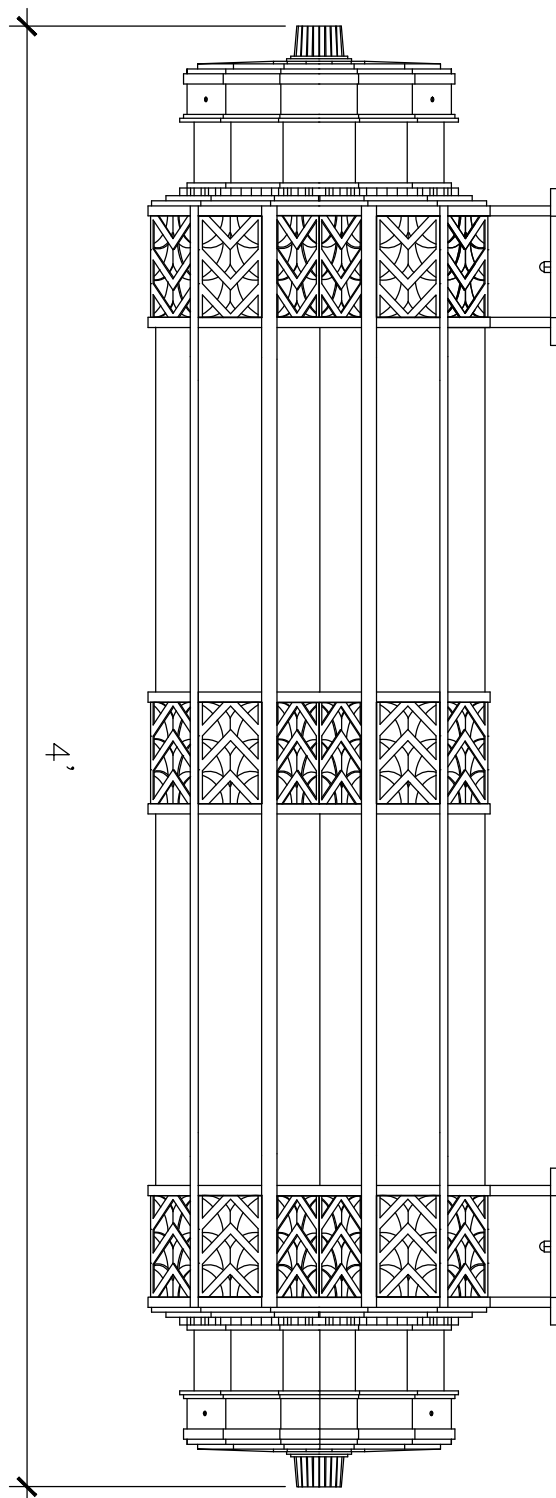

WALL BRACKET FIXTURE

LF087D

RECOMMENDED MATERIALS
ALUMINUM, BRONZE

FINISHES
PAINTED, ANTIQUED, PATINA, BRUSHED, HAND RUBBED