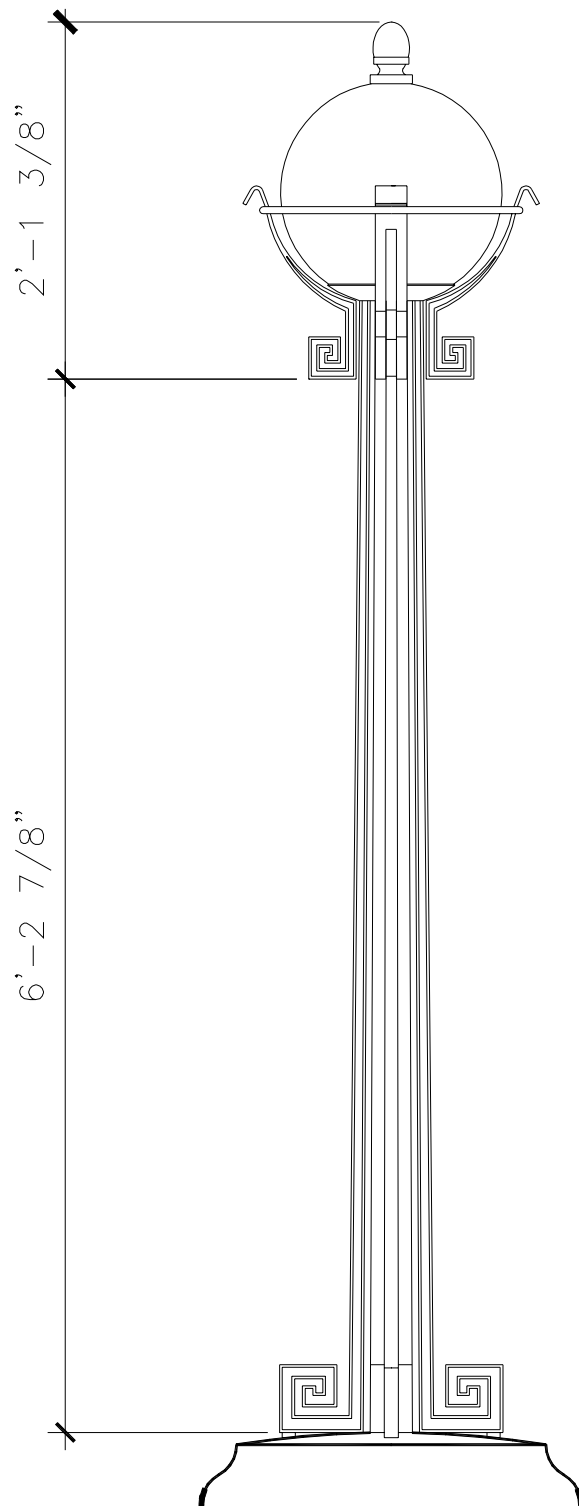

# WALL BRACKET LANTERN

LF089A

RECOMMENDED MATERIALS

ALUMINIUM, BRONZE

FINISHES

PAINTED, PATINA, BRUSHED

RECOMMENDED MATERIALS

IRON  
ALUMINUM  
BRONZE