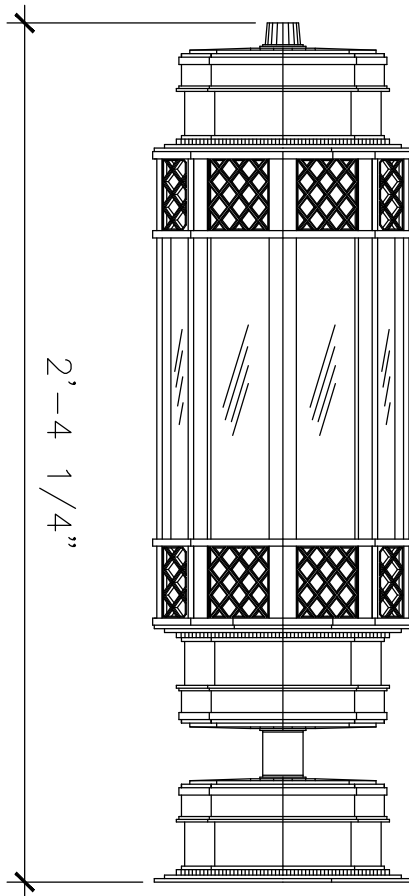

# PEDESTAL LANTERN

LF087B

RECOMMENDED MATERIALS  
ALUMINUM, BRONZE

FINISHES  
PAINTED, ANTIQUED, PATINA, BRUSHED, HAND RUBBED