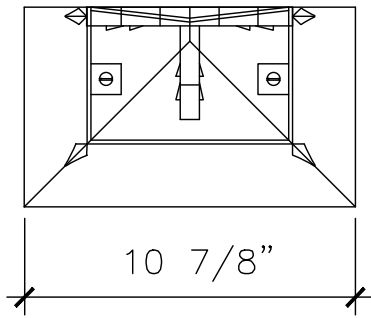

WALL BRACKET FIXTURE

LF198

RECOMMENDED MATERIALS
ALUMINUM, BRONZE

FINISHES
PAINTED, ANTIQUED, PATINA, BRUSHED, HAND RUBBED