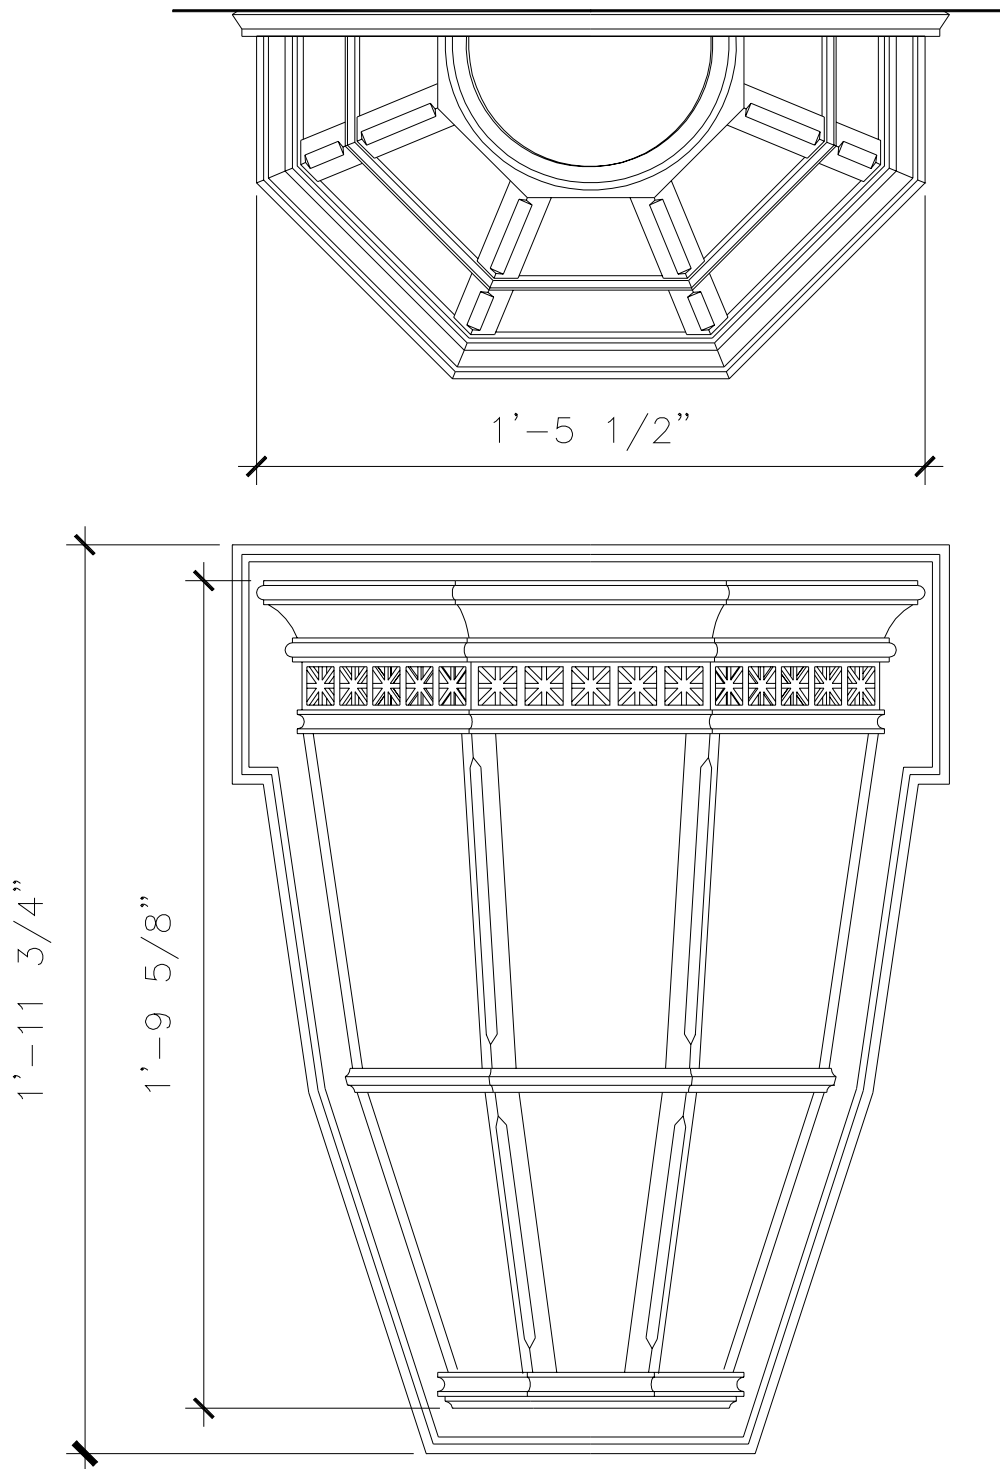

WALL SCONCE

LF070

RECOMMENDED MATERIALS

ALUMINUM
BRONZE

FINISHES

PAINTED, ANTIQUED
PATINA, BRUSHED, HAND RUBBED