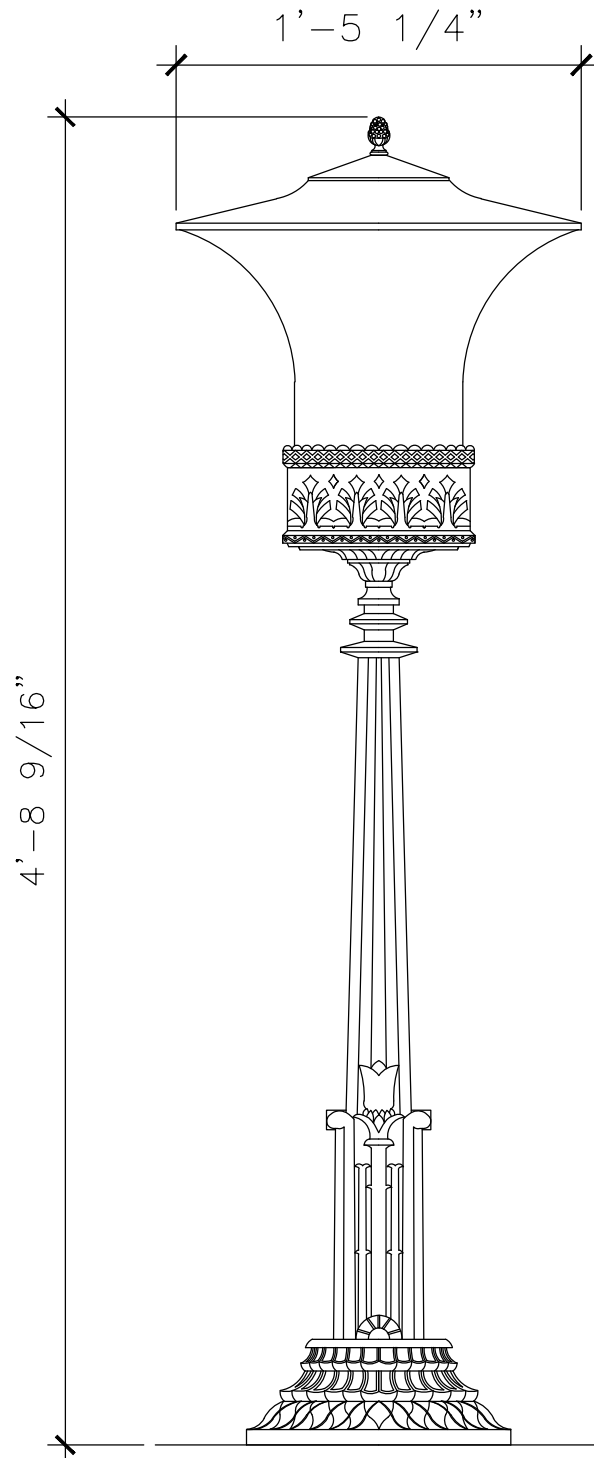

FLOOR LAMP

LF059A

RECOMMENDED MATERIALS
ALUMINUM, BRONZE

FINISHES
PAINTED, ANTIQUED, PATINA, BRUSHED, HAND RUBBED