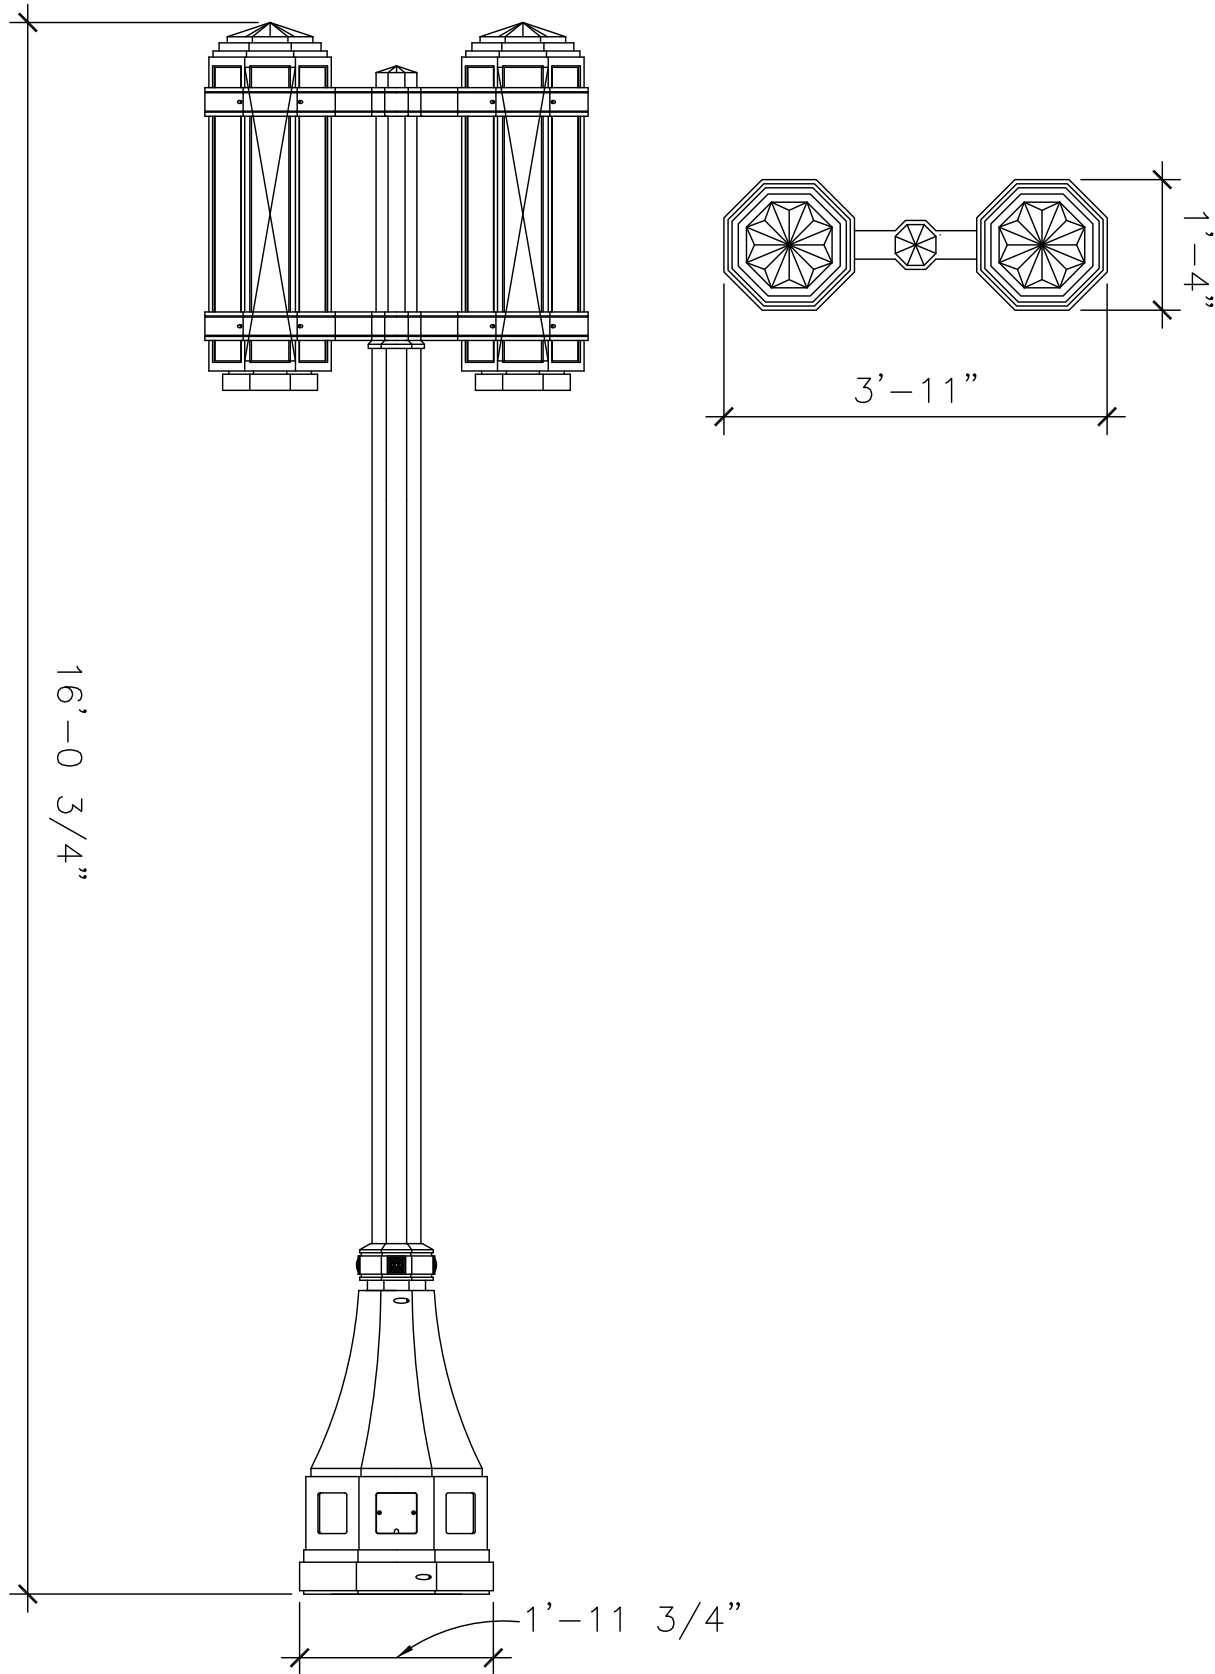

LAMP POST

LF201

RECOMMENDED MATERIALS

ALUMINUM, BRONZE

FINISHES

PAINTED, ANTIQUED, PATINA, BRUSHED, HAND RUBBED