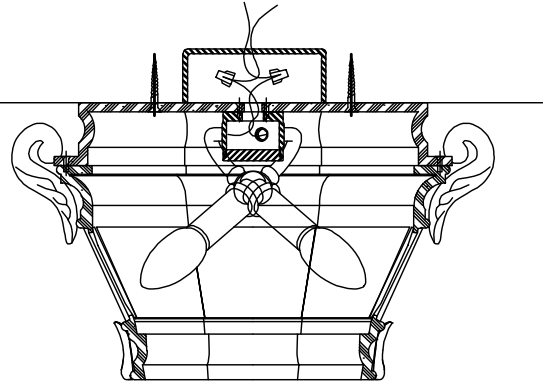

FLUSH MOUNT LIGHT FIXTURE

LF194

RECOMMENDED MATERIALS
ALUMINUM, BRONZE

FINISHES
PAINTED, ANTIQUED, PATINA, BRUSHED, HAND RUBBED