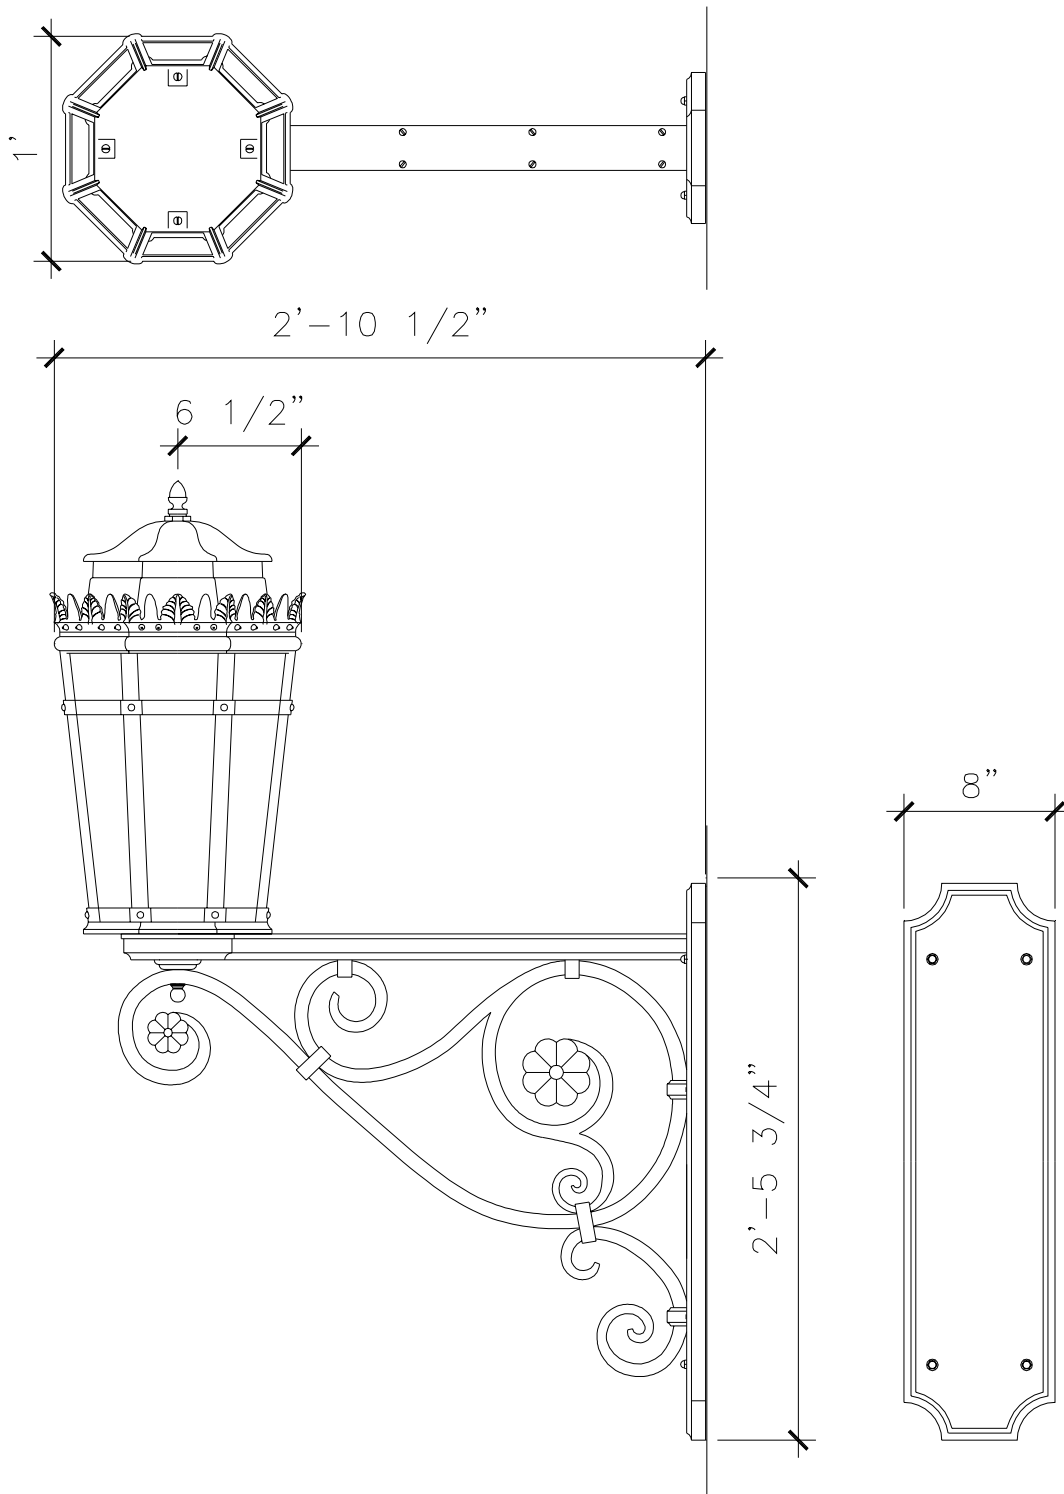

# WALL BRACKET LANTERN

LF057A