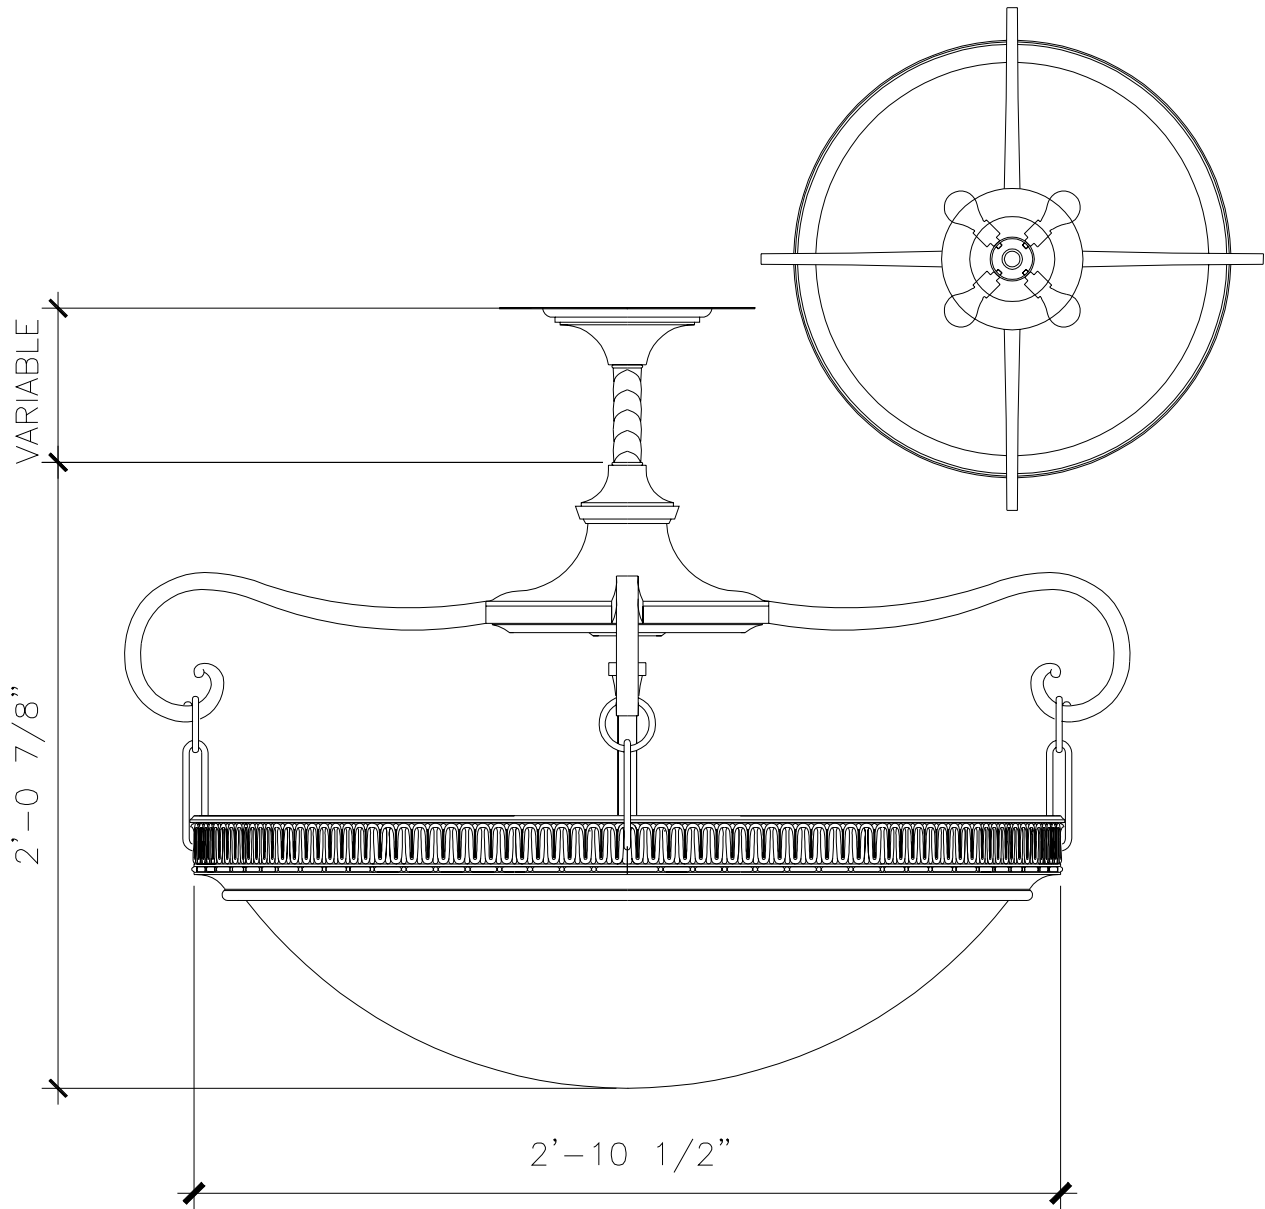

RECOMMENDED MATERIALS

ALUMINUM
BRONZE

FINISHES

PAINTED, ANTIQUED
PATINA, BRUSHED, HAND RUBBED