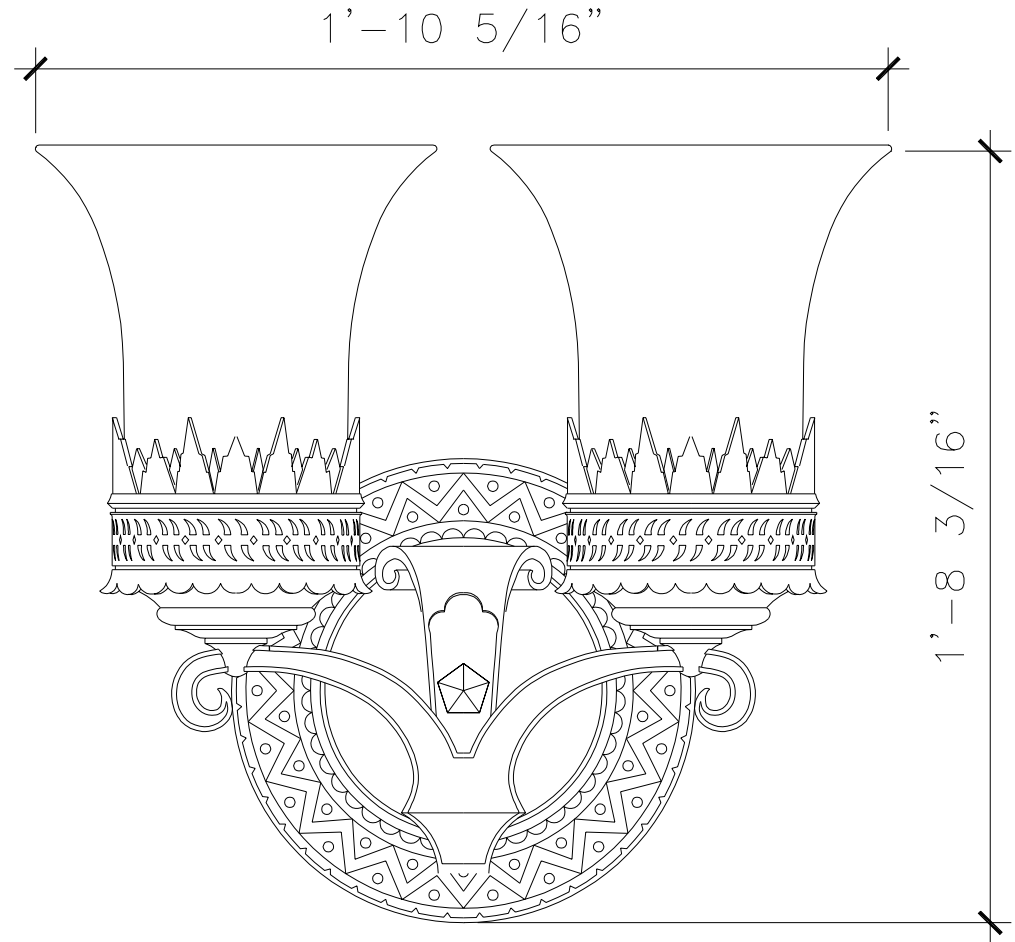

WALL BRACKET LANTERN

LF053

RECOMMENDED MATERIALS

ALUMINUM
BRONZE

FINISHES

PAINTED, ANTIQUED
PATINA, BRUSHED, HAND RUBBED