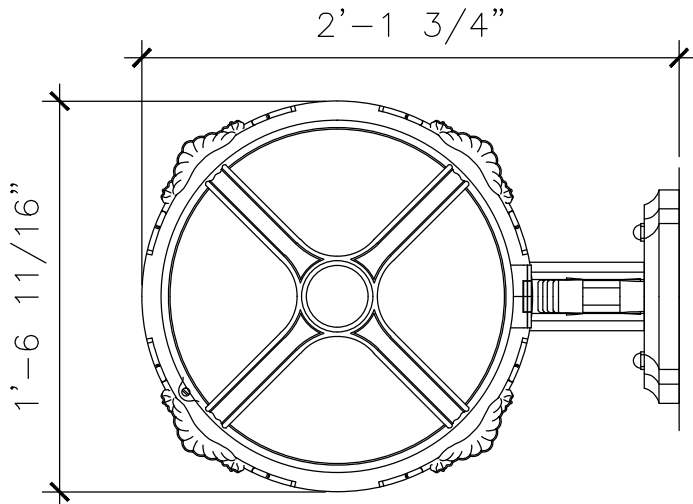

WALL BRACKET LANTERN

LF119-GAS

RECOMMENDED MATERIALS
ALUMINUM, BRONZE

FINISHES
PAINTED, ANTIQUED, PATINA, BRUSHED, HAND RUBBED