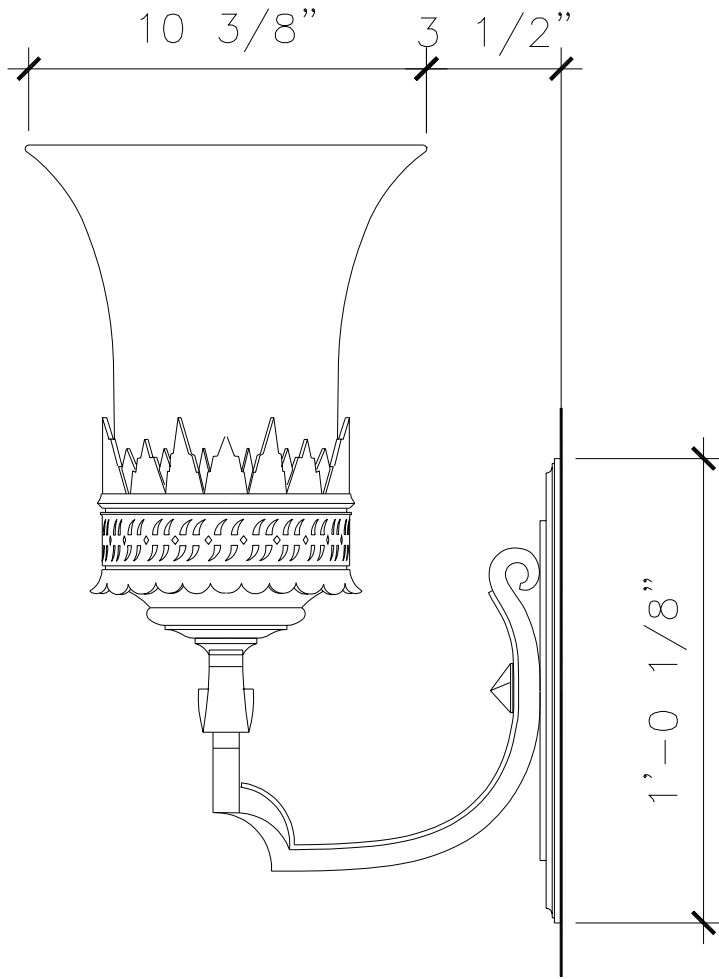

WALL BRACKET LANTERN

LF053

RECOMMENDED MATERIALS

ALUMINUM
BRONZE

FINISHES

PAINTED, ANTIQUED
PATINA, BRUSHED, HAND RUBBED