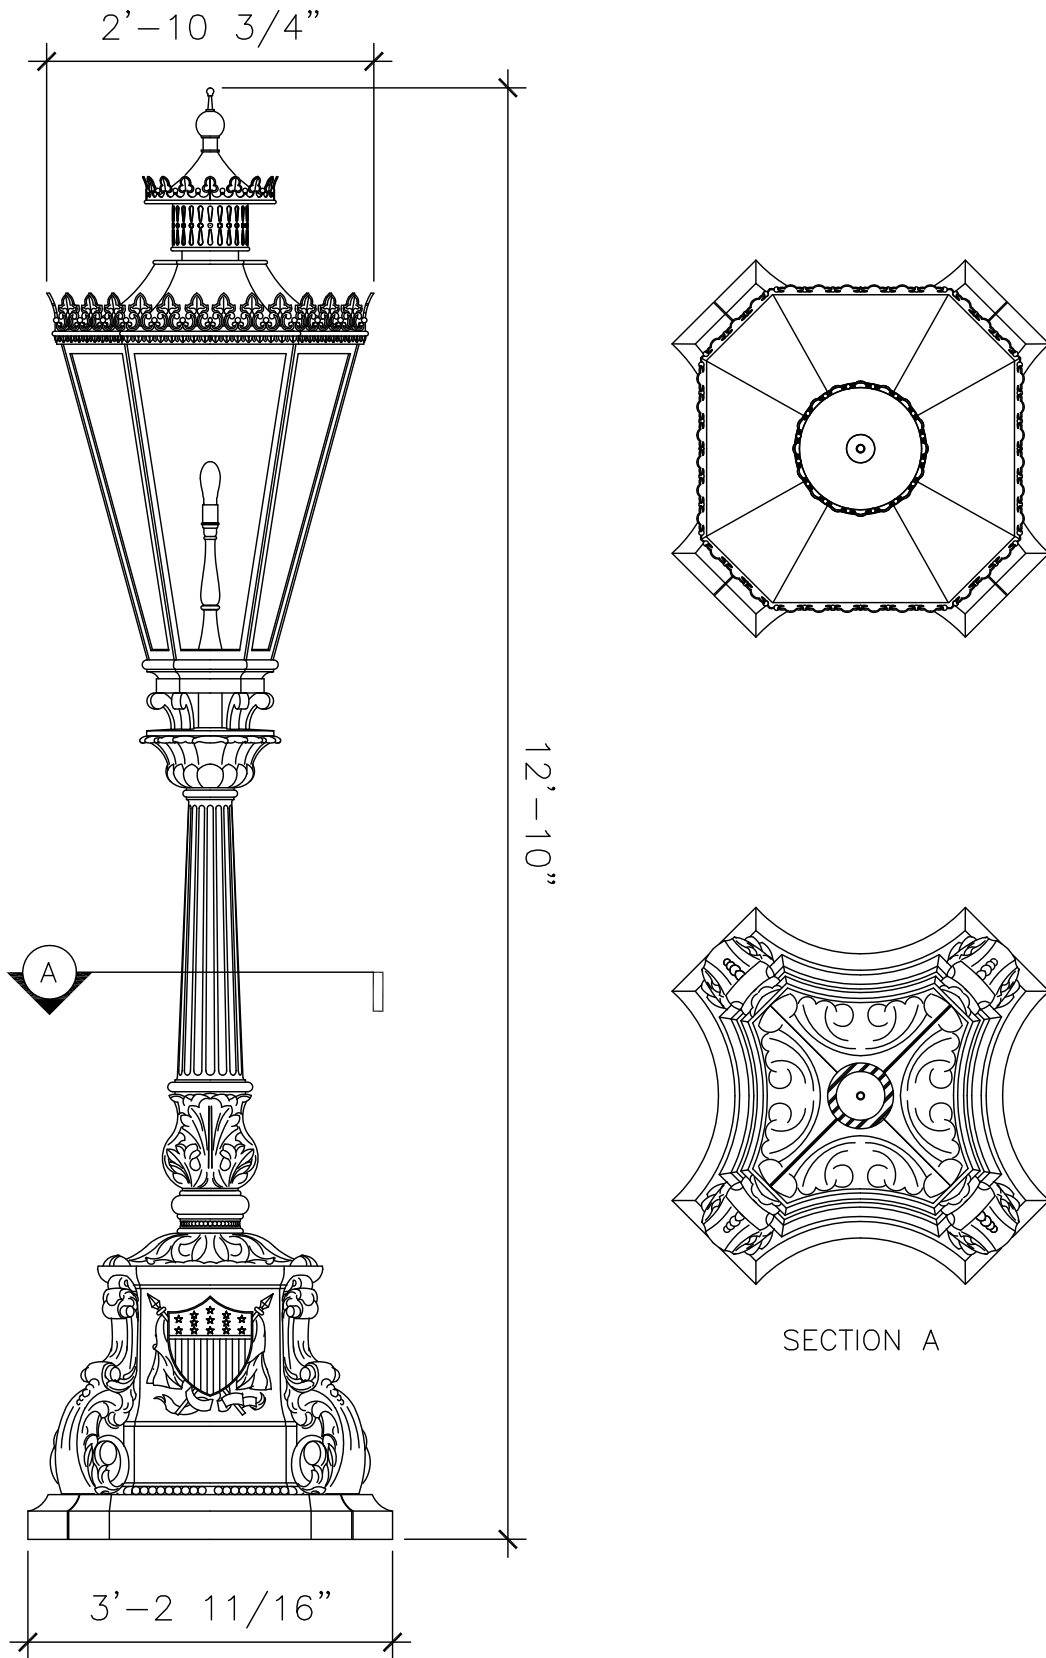

RECOMMENDED MATERIALS

ALUMINUM, BRONZE

FINISHES

PAINTED, ANTIQUED, PATINA, BRUSHED, HAND RUBBED