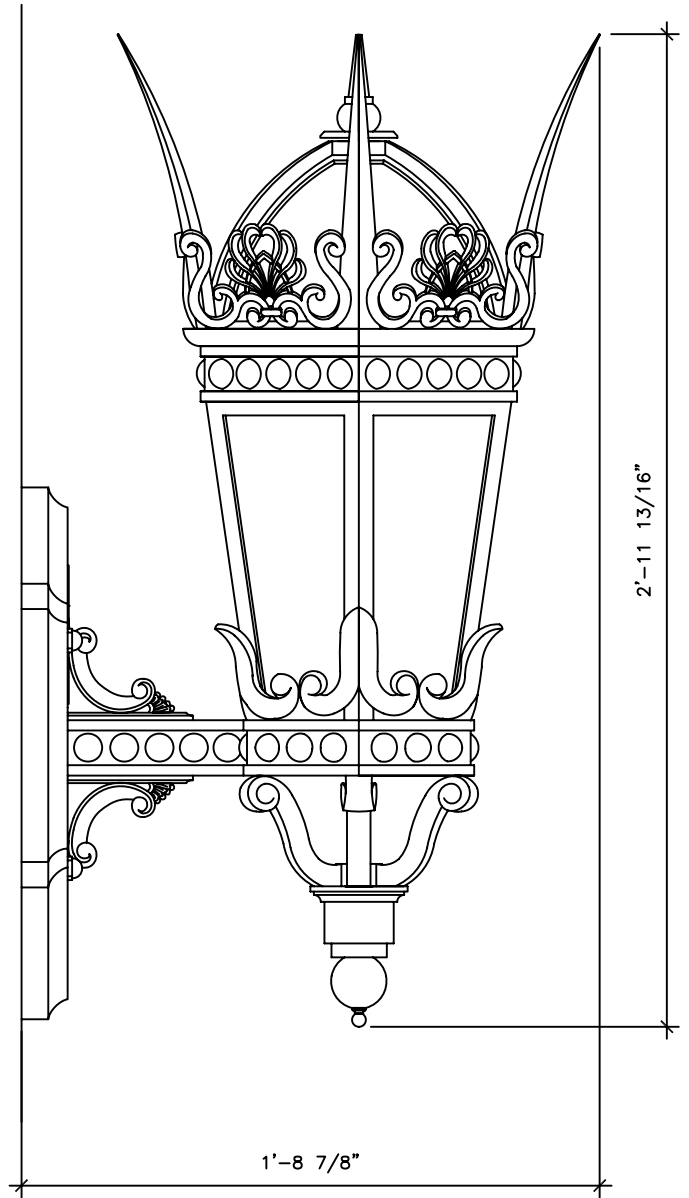

WALL BRACKET LANTERN

LF107A

RECOMMENDED MATERIALS
ALUMINUM, BRONZE

FINISHES
PAINTED, ANTIQUED, PATINA, BRUSHED, HAND RUBBED

®