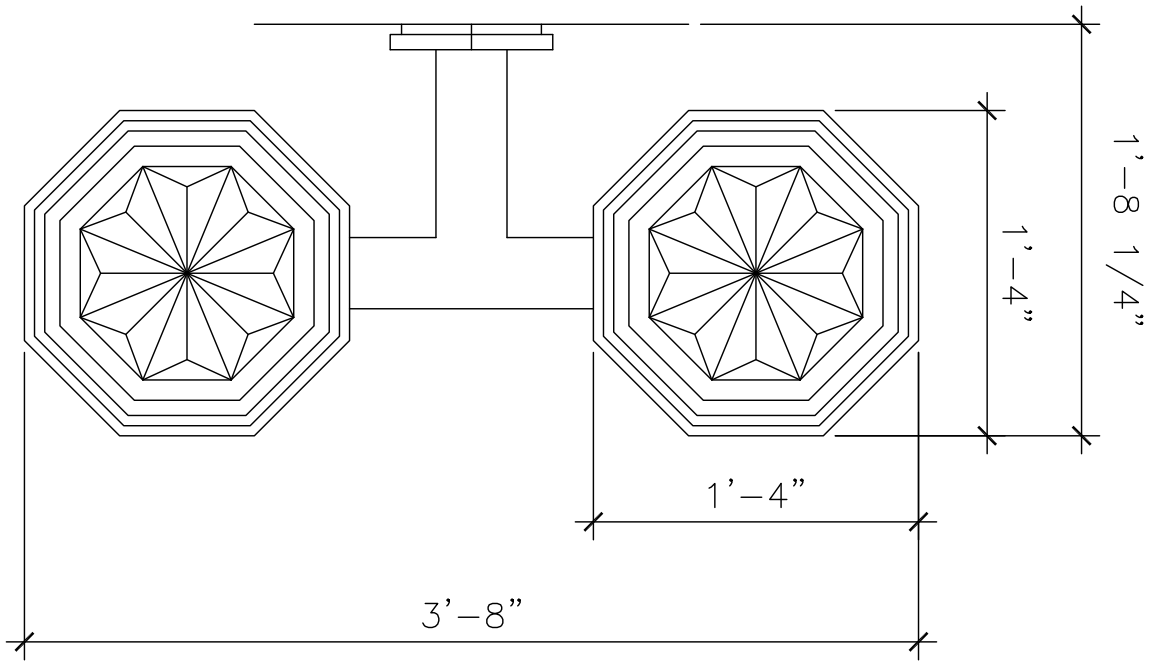

WALL BRACKET LIGHT

LF203

RECOMMENDED MATERIALS

ALUMINUM, BRONZE

FINISHES

PAINTED, ANTIQUED, PATINA, BRUSHED, HAND RUBBED