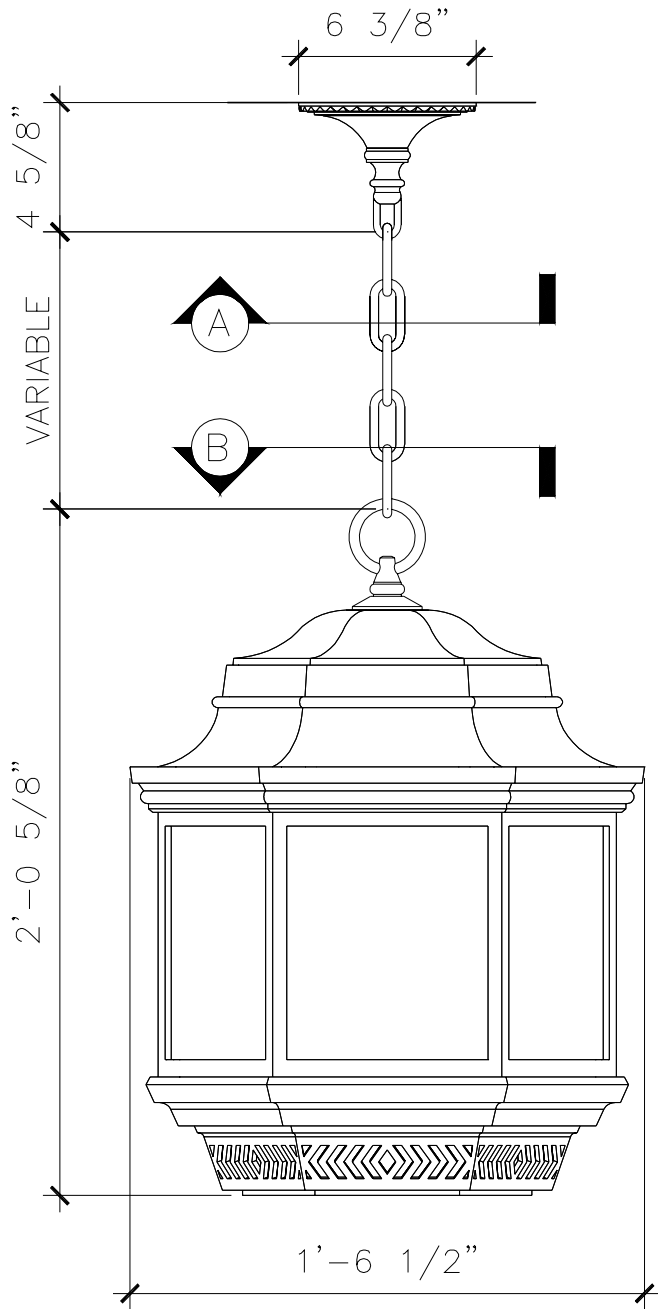

PENDANT LAMP

LF047

RECOMMENDED MATERIALS

ALUMINUM
BRONZE

FINISHES

PAINTED, ANTIQUED
PATINA, BRUSHED, HAND RUBBED