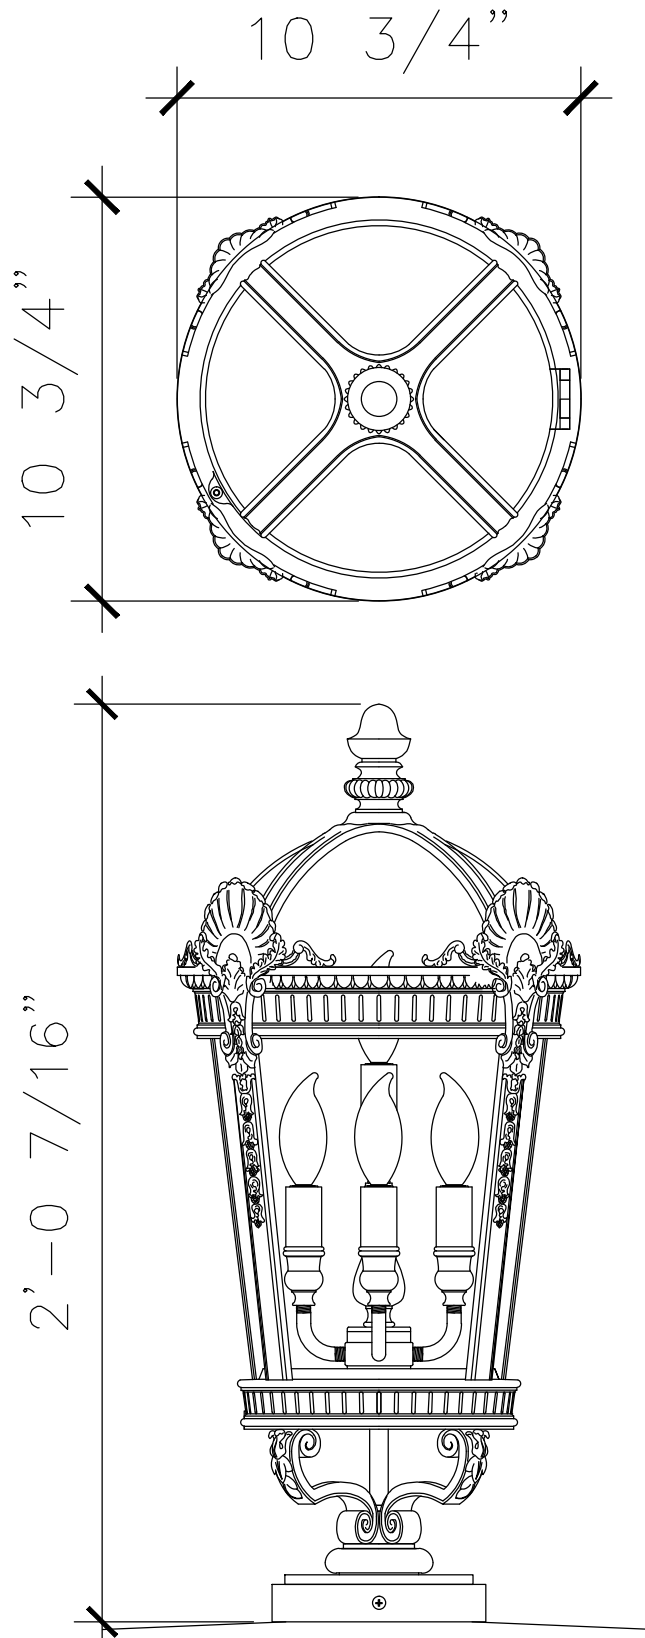

PEDESTAL LANTERN

LF120A

RECOMMENDED MATERIALS
ALUMINUM, BRONZE

FINISHES
PAINTED, ANTIQUED, PATINA, BRUSHED, HAND RUBBED