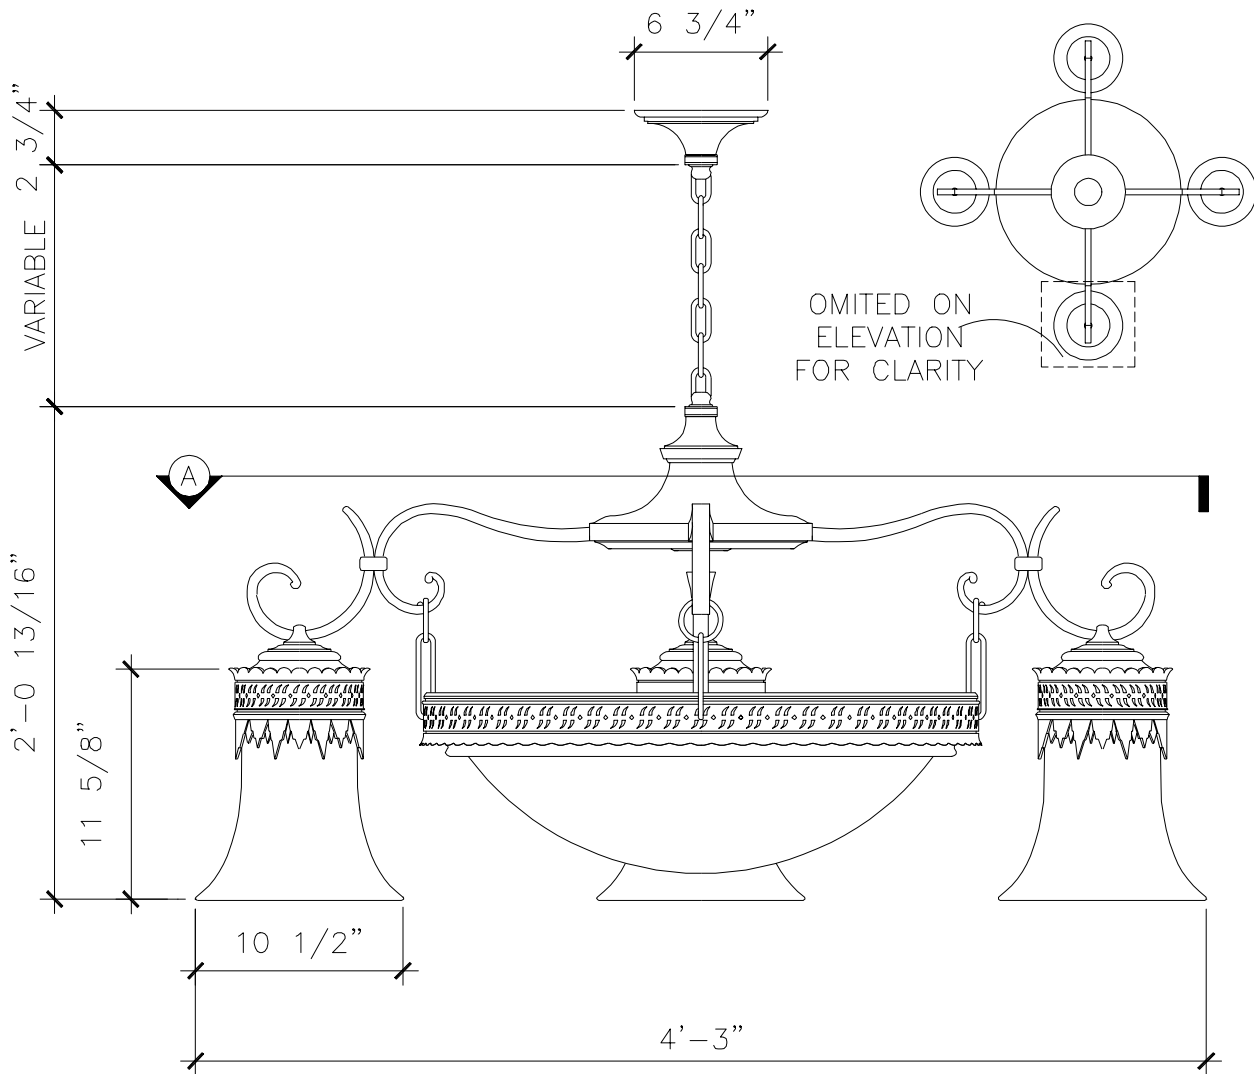

# 4 HD SINGLE TIER CHANDELIER

LF050