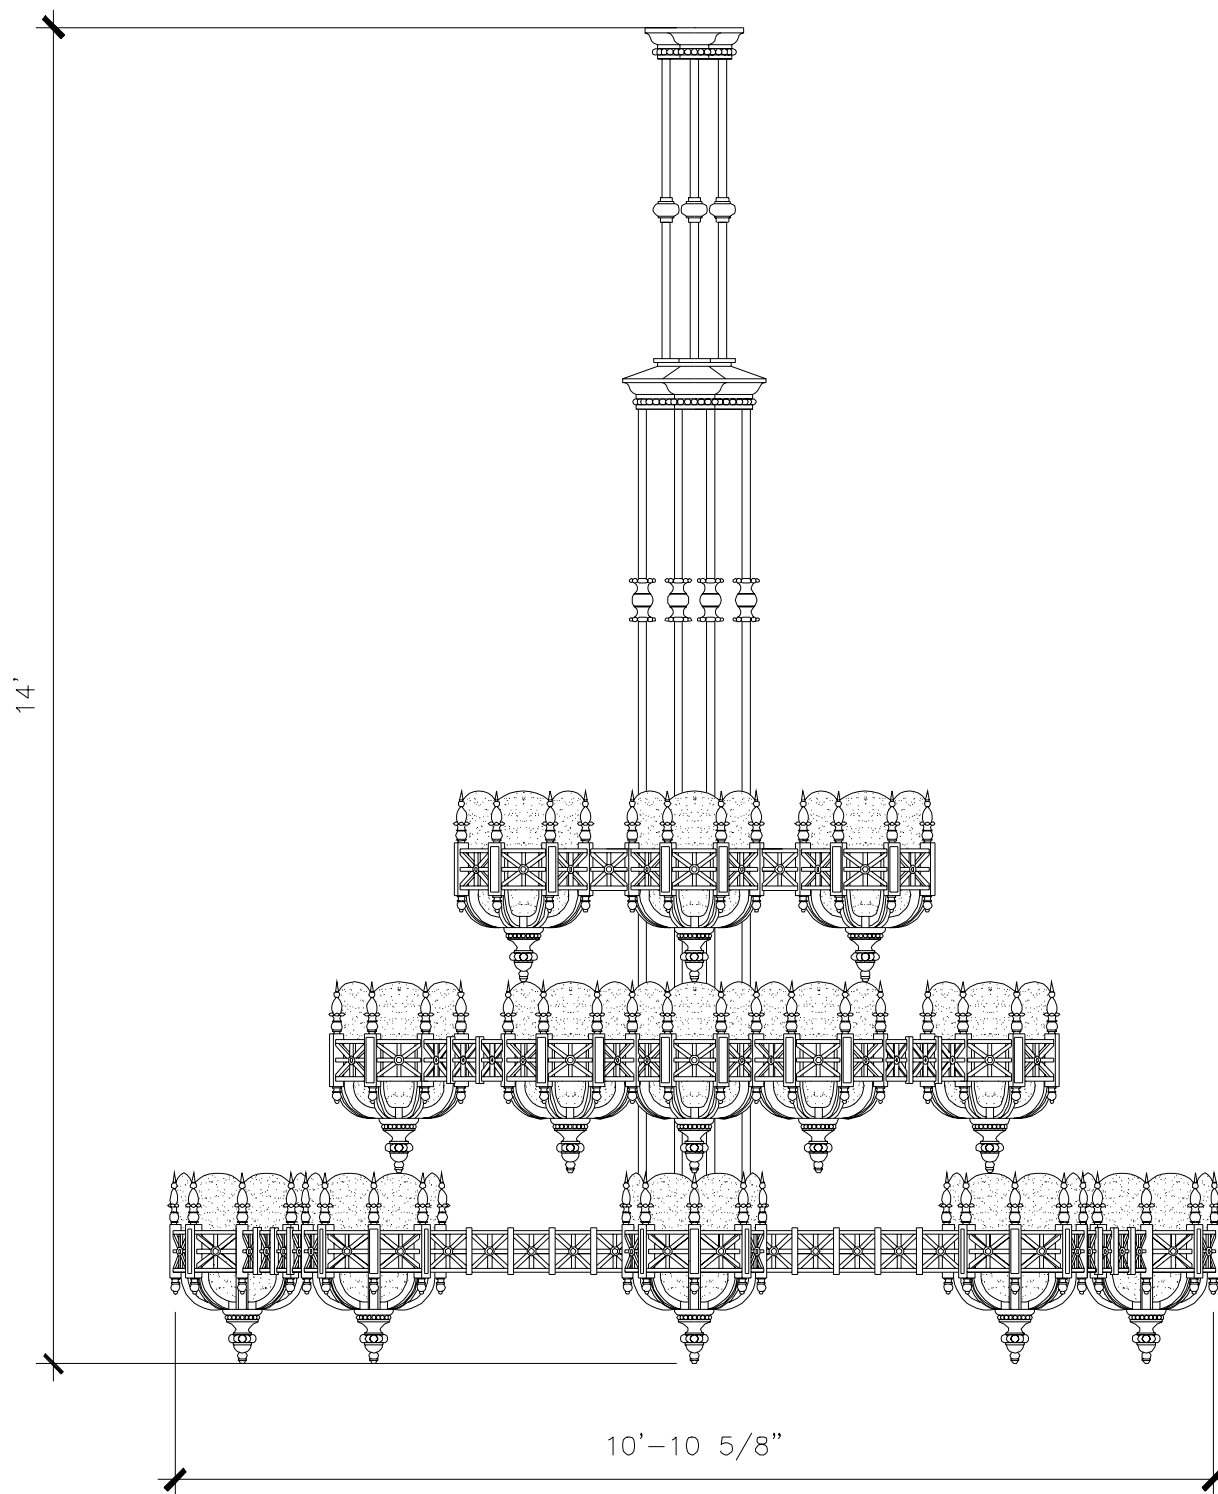

RECOMMENDED MATERIALS

ALUMINUM
BRONZE

FINISHES

PAINTED, ANTIQUED
PATINA, BRUSHED, HAND RUBBED