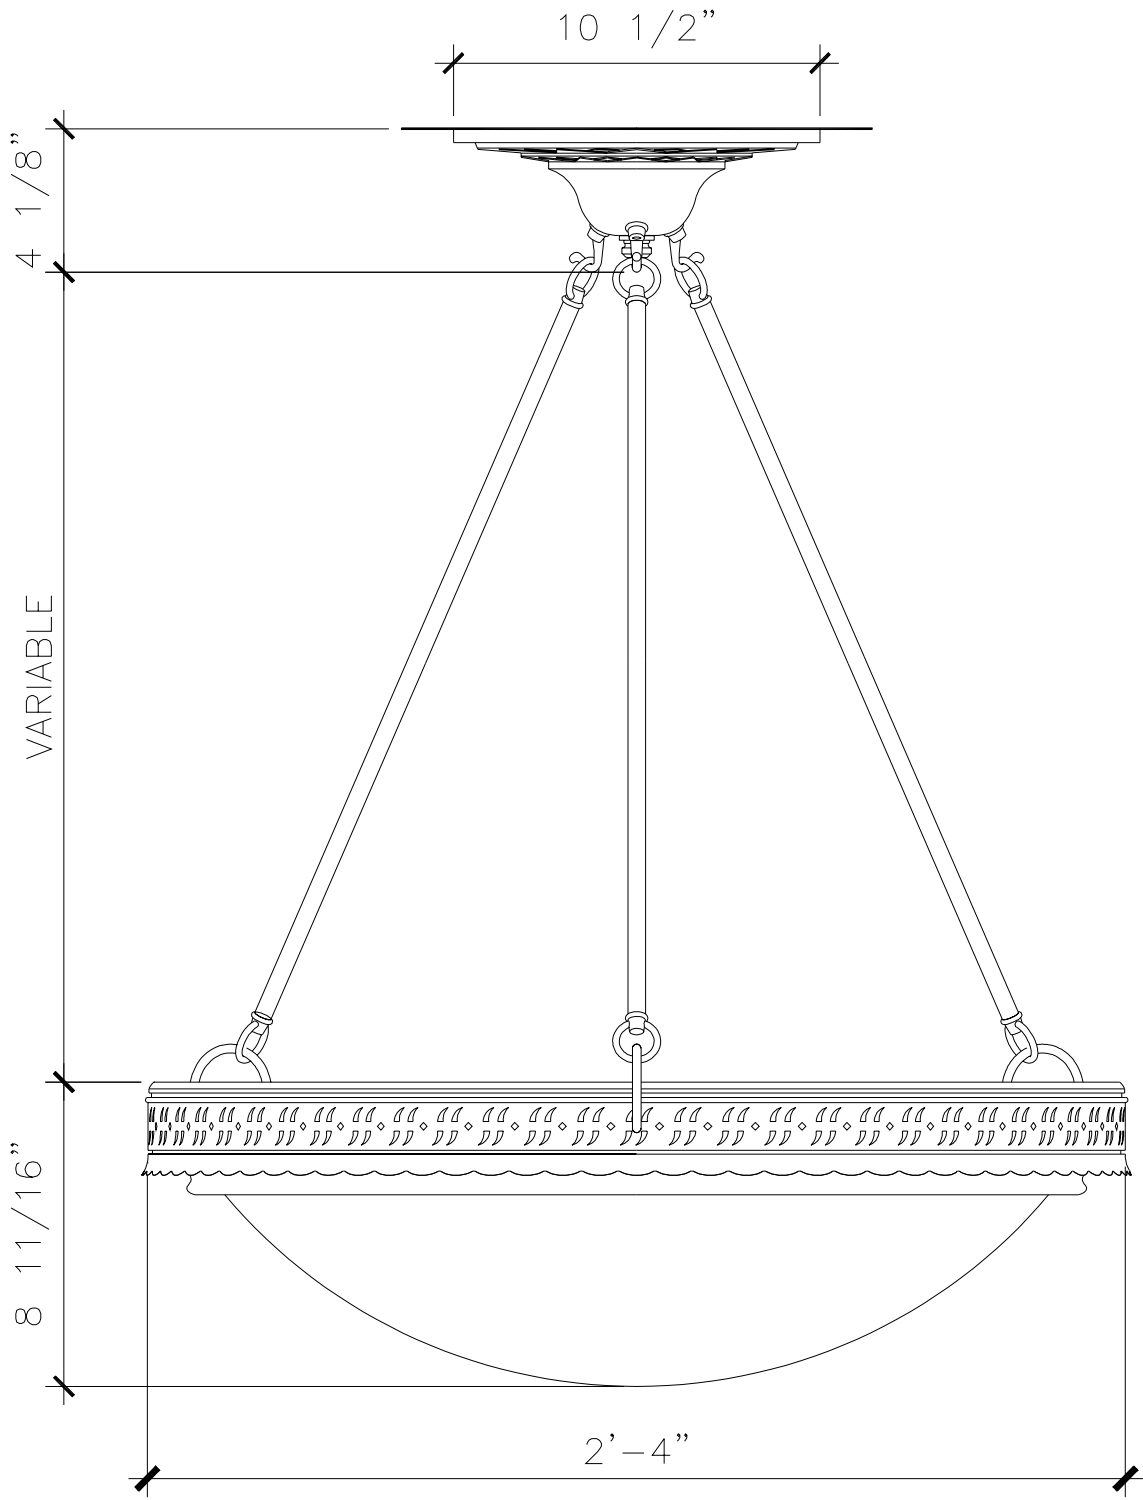

CHANDELIER

LF100

RECOMMENDED MATERIALS

ALUMINUM
BRONZE

FINISHES

PAINTED, ANTIQUED
PATINA, BRUSHED, HAND RUBBED