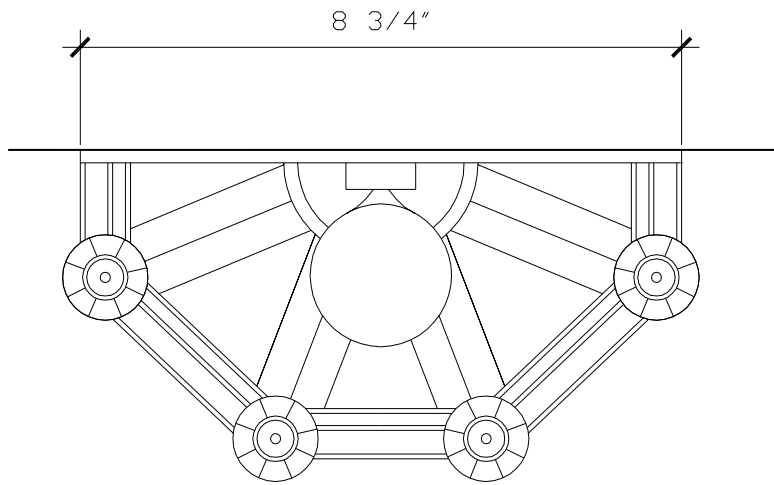

WALL SCONCE

LF019

RECOMMENDED MATERIALS

ALUMINUM
BRONZE

FINISHES

PAINTED, ANTIQUED
PATINA, BRUSHED, HAND RUBBED