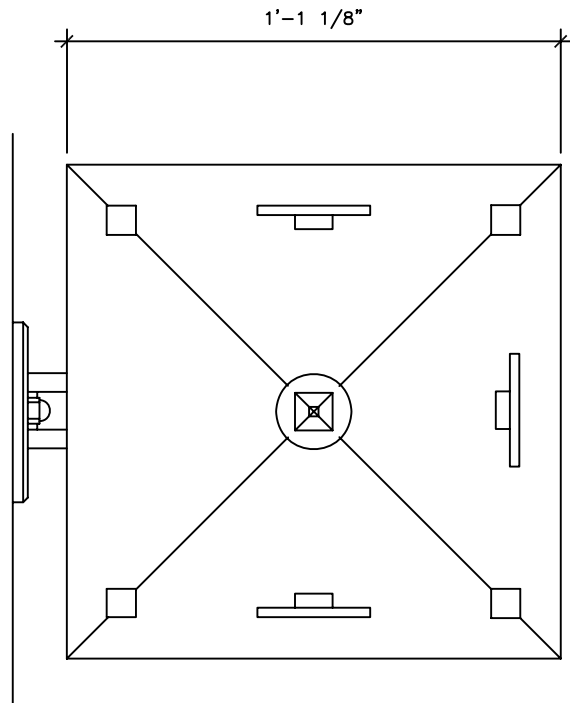

WALL BRACKET LANTERN

LF067A

RECOMMENDED MATERIALS
ALUMINUM, BRONZE

FINISHES
PAINTED, ANTIQUED, PATINA, BRUSHED, HAND RUBBED