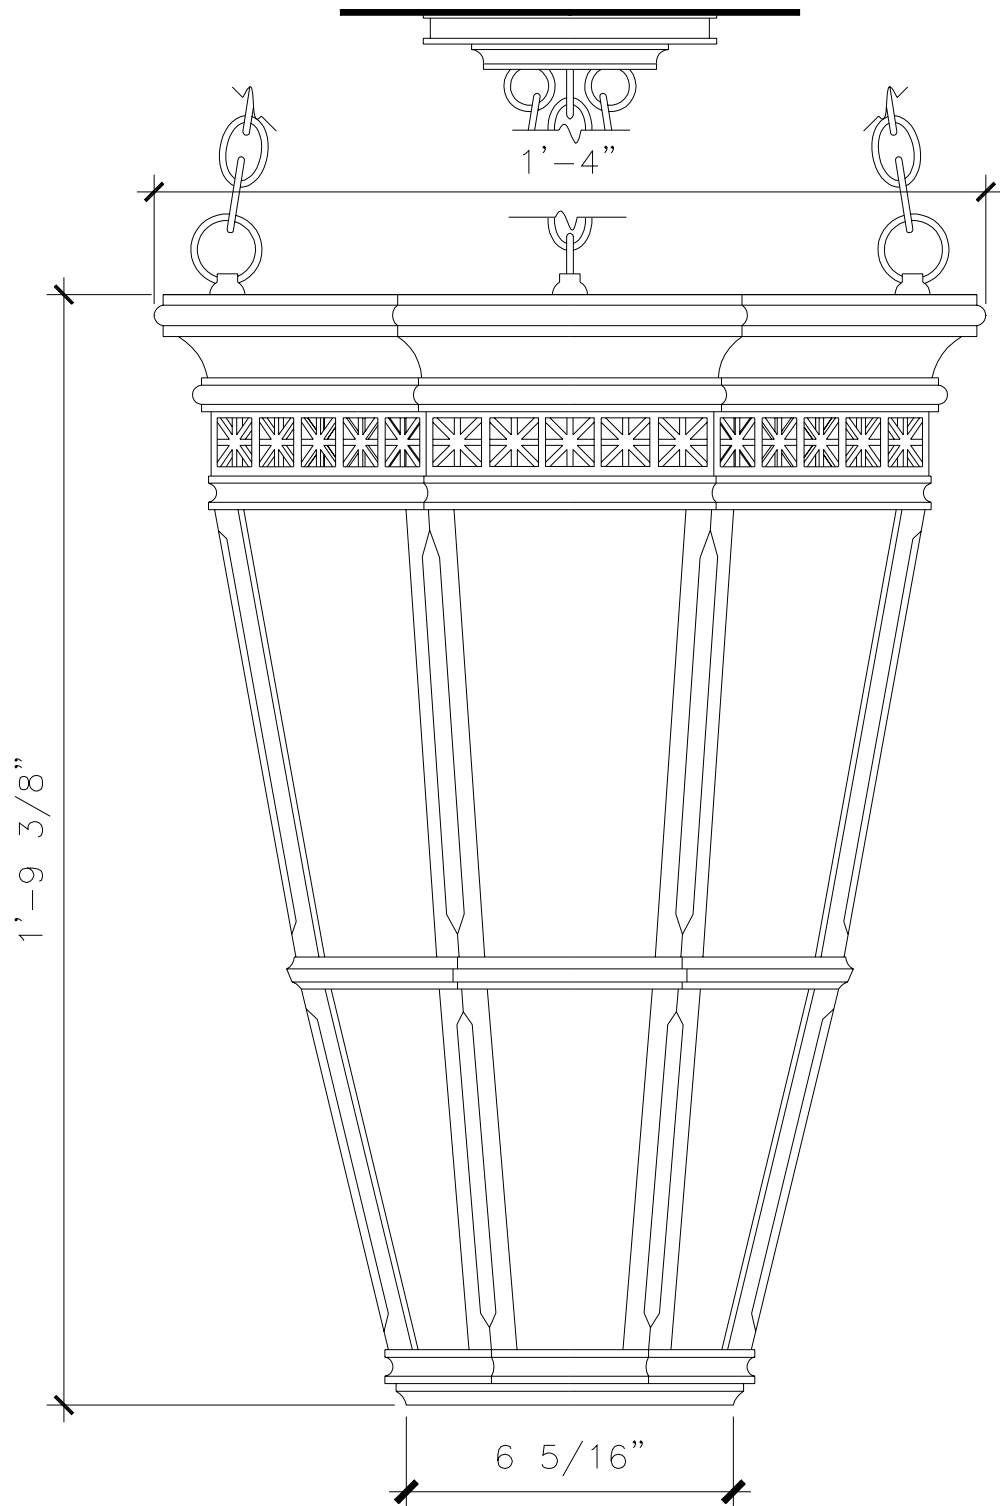

# WALL BRACKET LANTERN

LF067A

RECOMMENDED MATERIALS  
ALUMINUM, BRONZE

FINISHES  
PAINTED, ANTIQUED, PATINA, BRUSHED, HAND RUBBED

RECOMMENDED MATERIALS

ALUMINUM  
BRONZE

FINISHES

PAINTED, ANTIQUED  
PATINA, BRUSHED, HAND RUBBED