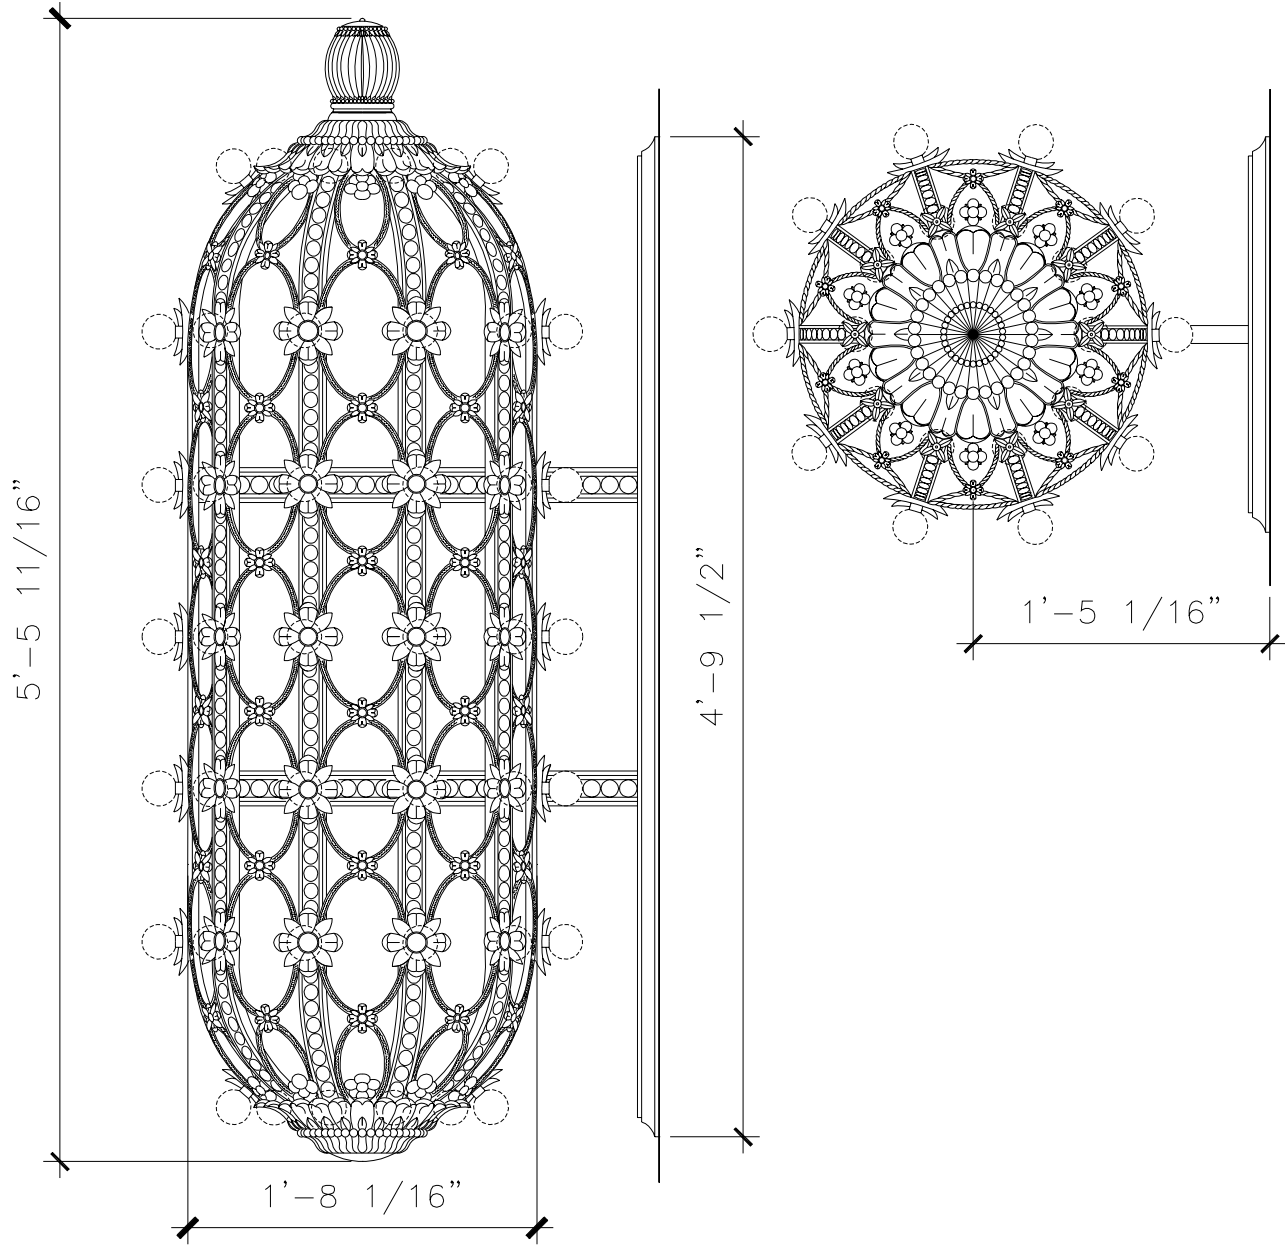

RECOMMENDED MATERIALS

ALUMINUM
BRONZE

FINISHES

PAINTED, ANTIQUED
PATINA, BRUSHED, HAND RUBBED