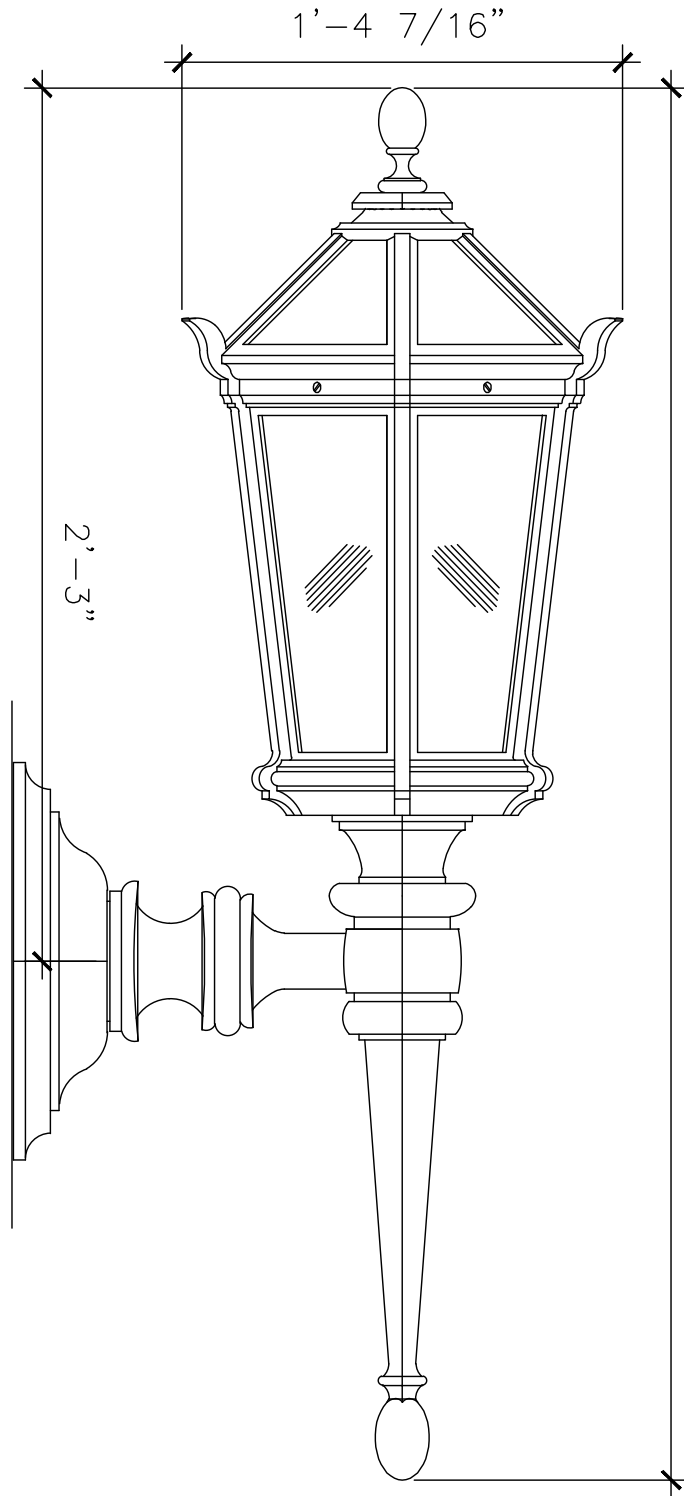

WALL LIGHT FIXTURE GAS

LF189A

RECOMMENDED MATERIALS
ALUMINUM, BRONZE

FINISHES
PAINTED, ANTIQUED, PATINA, BRUSHED, HAND RUBBED