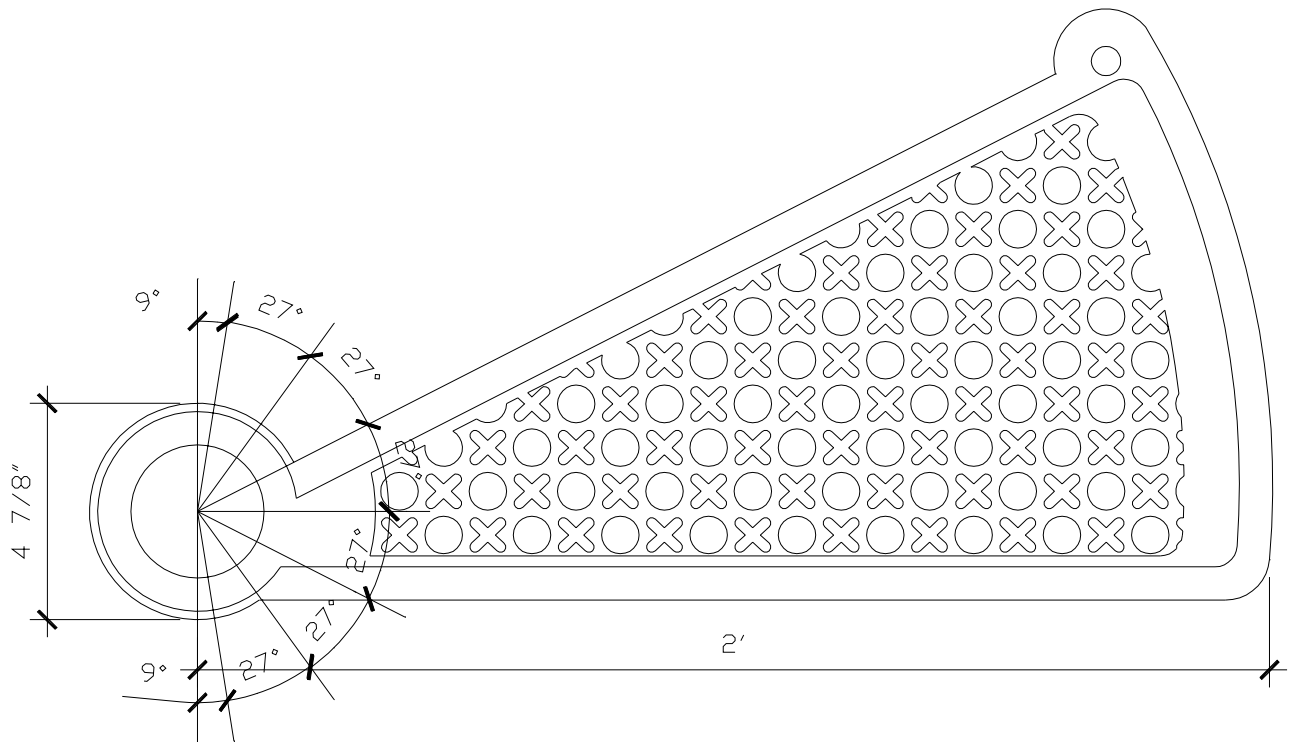

RECOMMENDED MATERIALS

IRON
ALUMINUM

FINISHES

PAINTED
PAINTED, ANTIQUED