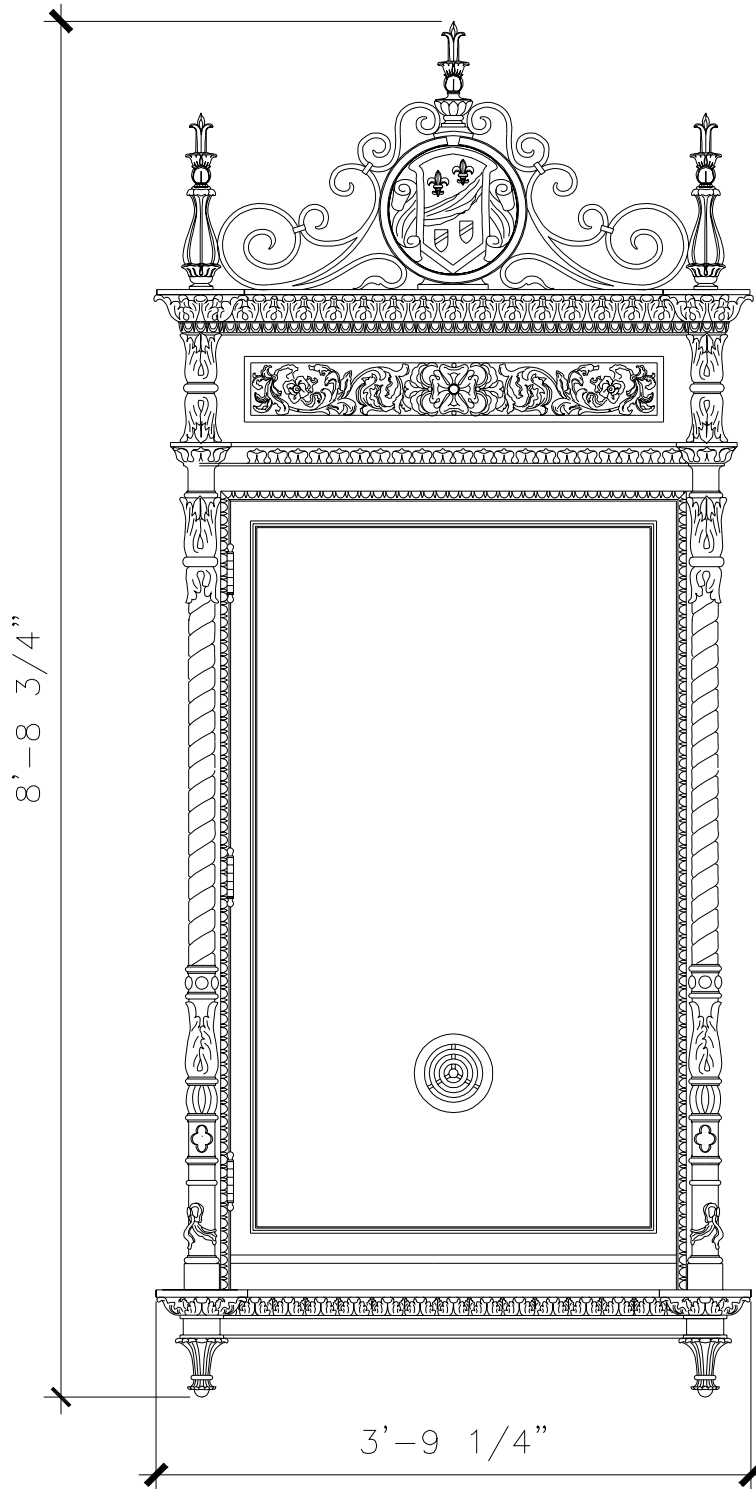

RECOMMENDED MATERIALS

ALUMINUM
BRONZE

FINISHES

PAINTED, ANTIQUED
PAINTED, BRUSHED, HAND RUBBED