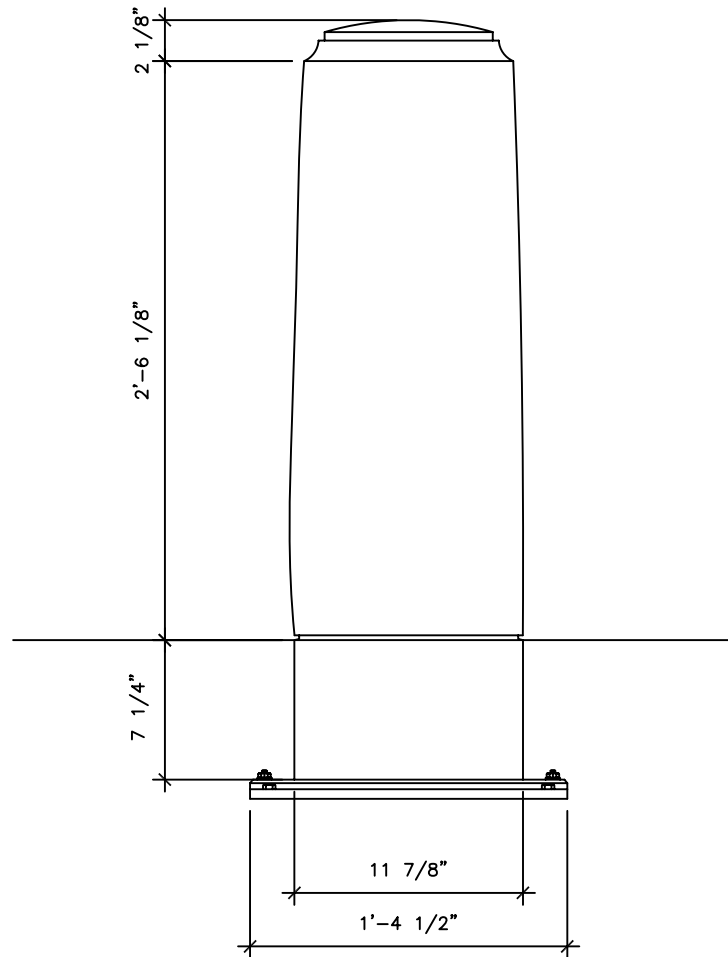

RECOMMENDED MATERIALS
ALUMINUM, BRONZE

FINISHES
PAINTED ALUMINUM OR BRONZE PATINA

®