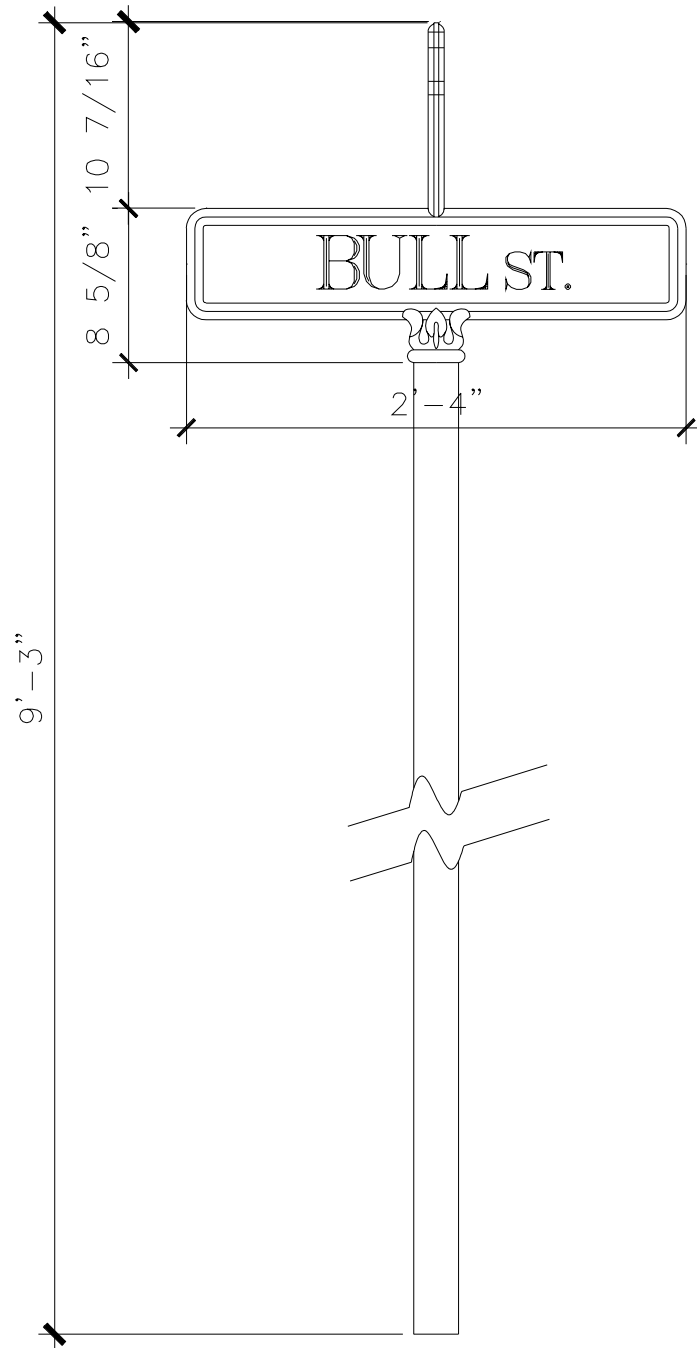

RECOMMENDED MATERIALS

IRON
ALUMINUM

FINISHES

PAINTED
PAINTED, ANTIQUED