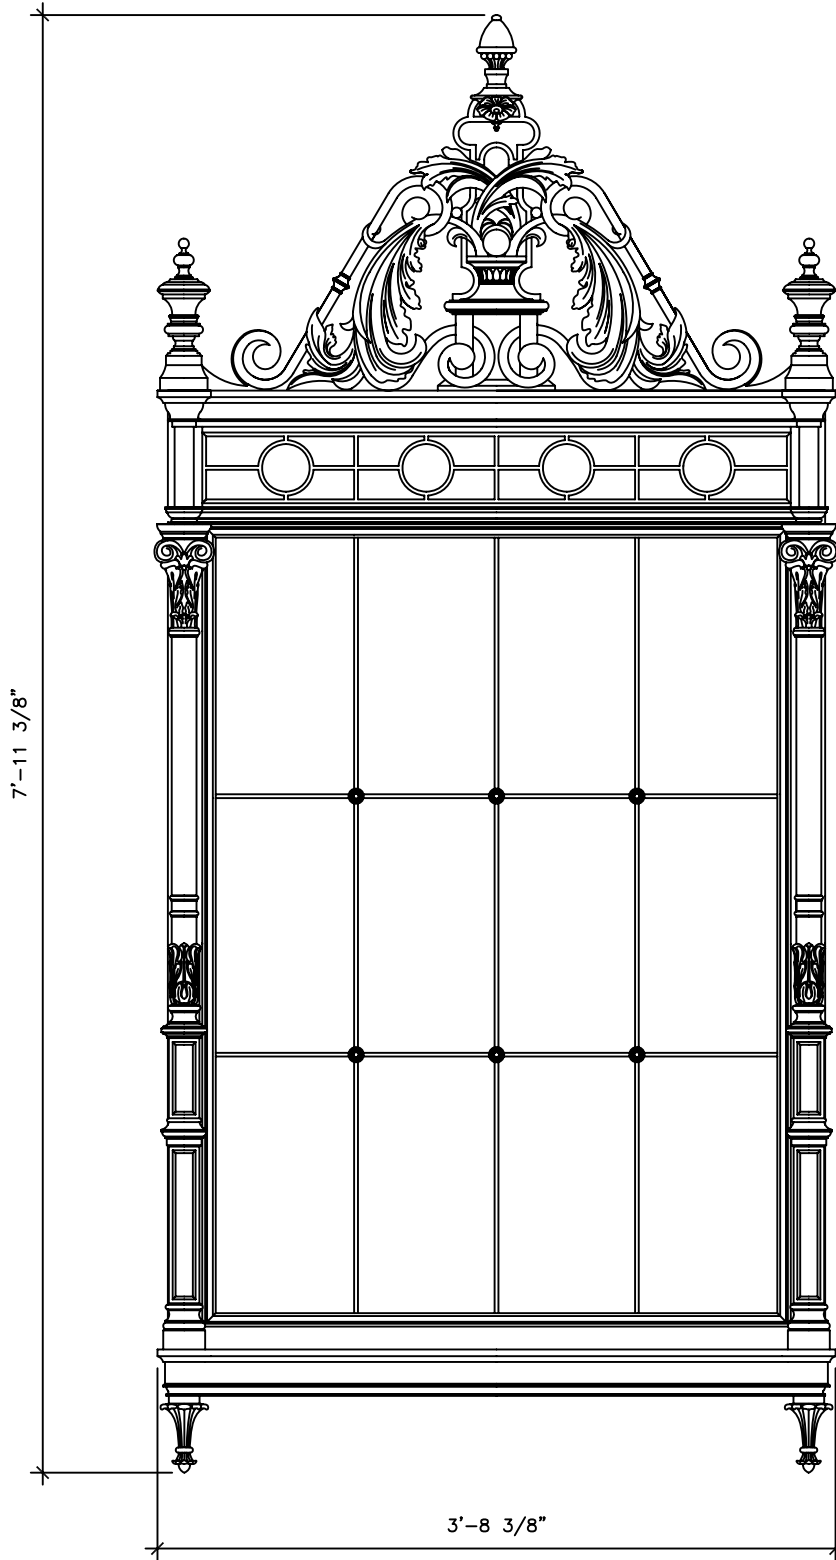

RECOMMENDED MATERIALS
IRON, ALUMINUM, BRONZE

FINISHES
PAINTED, ANTIQUED, PATINA, BRUSHED, HAND RUBBED

®