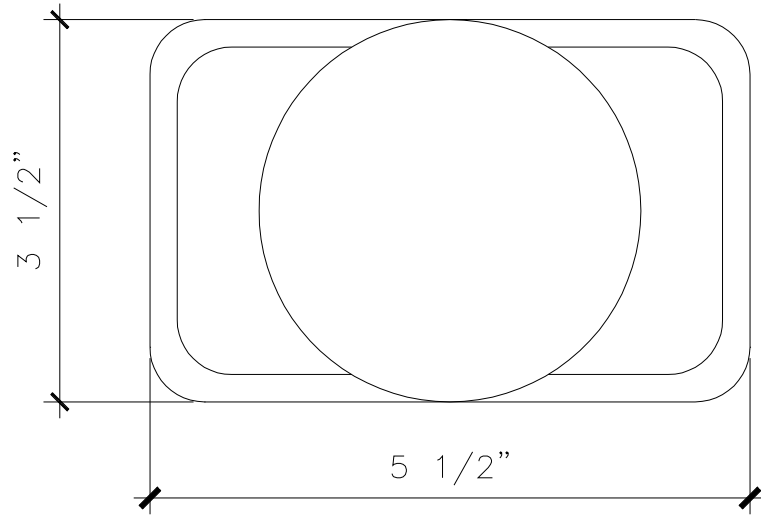

RECOMMENDED MATERIALS

IRON
ALUMINUM
BRONZE

FINISHES

PAINTED
PAINTED, ANTIQUED
PATINA, BRUSHED, HAND RUBBED