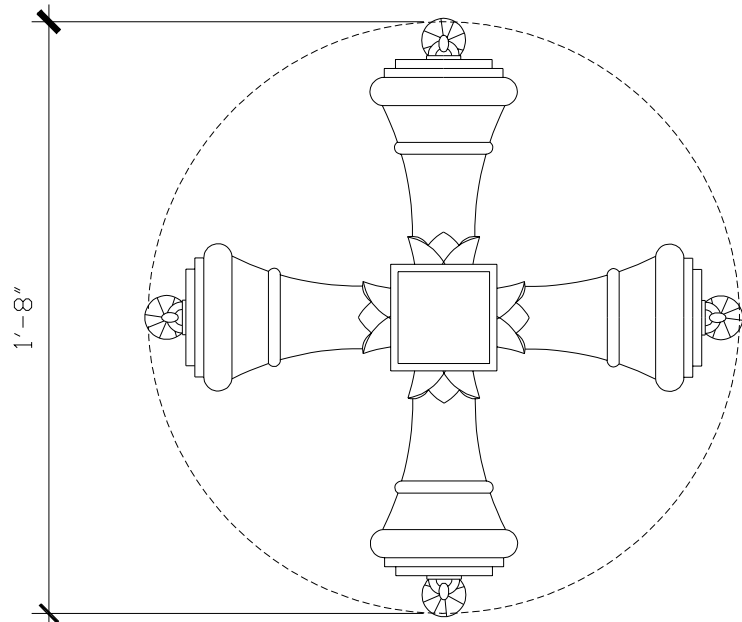

END TABLE

MS042

RECOMMENDED MATERIALS

ALUMINUM
BRONZE

FINISHES

PAINTED, ANTIQUED
PATINA, BRUSHED, HAND RUBBED