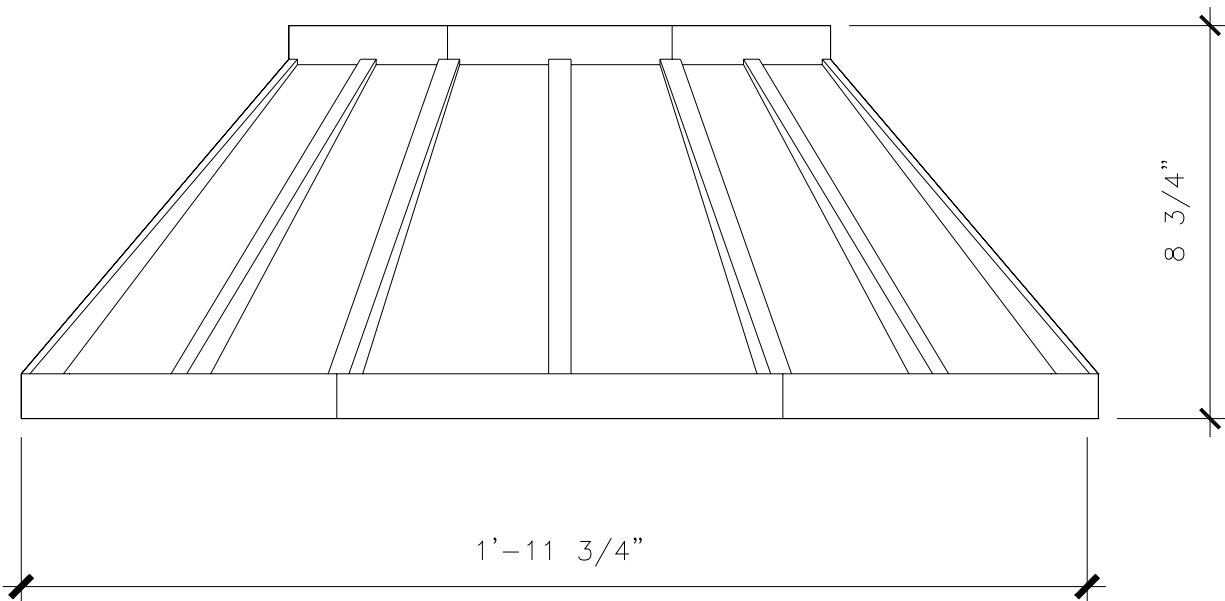

RECOMMENDED MATERIALS

ALUMINUM
BRONZE

FINISHES

PAINTED, ANTIQUED
PATINA, BRUSHED, HAND RUBBED