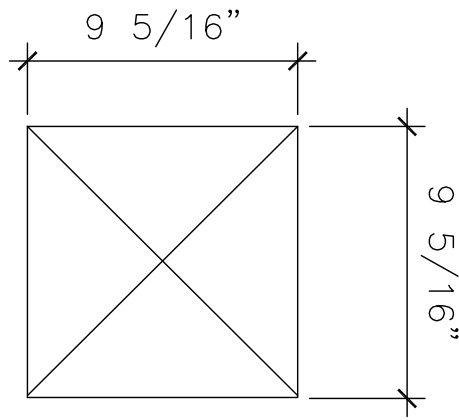

1 5/8"

4"

SECTION A

RECOMMENDED MATERIALS
ALUMINUM, BRONZE

FINISHES
PAINTED, ANTIQUED, PATINA, BRUSHED, HAND RUBBED

BOLLARD

MS074

SECTION A