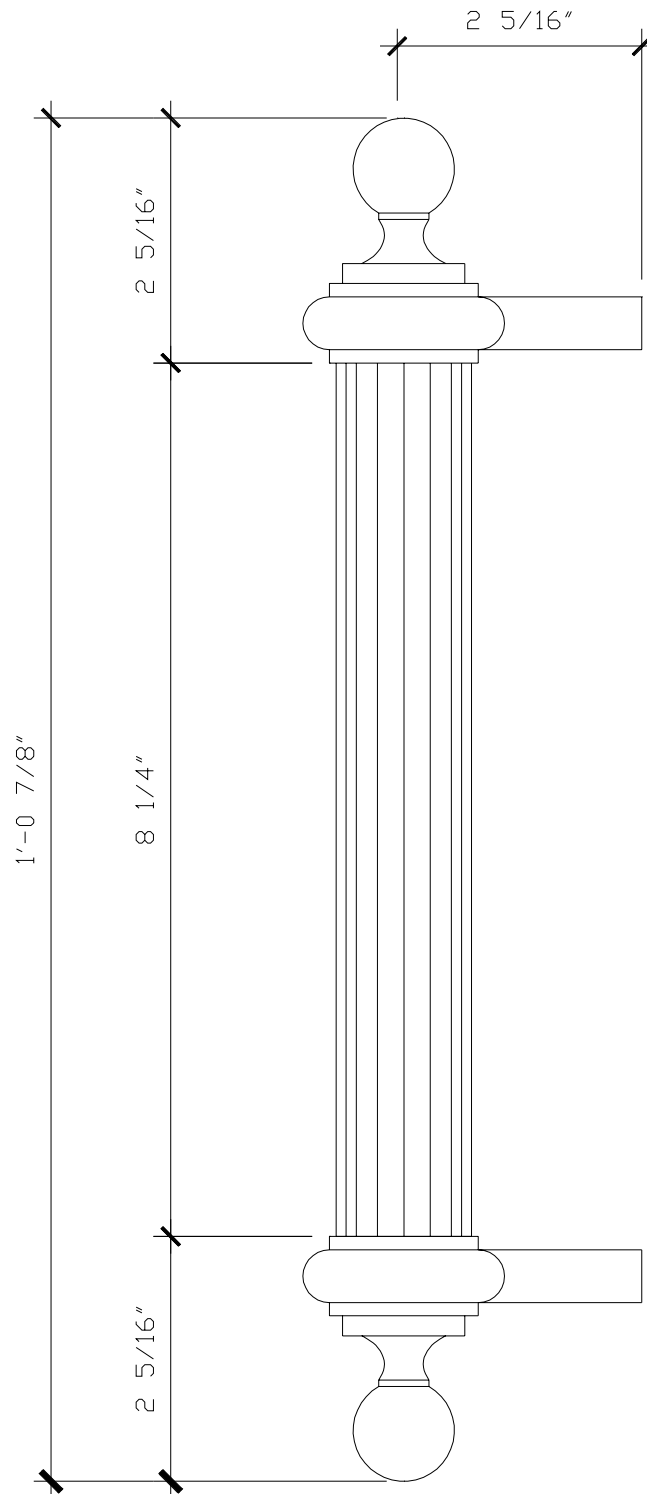

RECOMMENDED MATERIALS

ALUMINUM
BRONZE

FINISHES

PAINTED, ANTIQUED
PAINTED, BRUSHED, HAND RUBBED