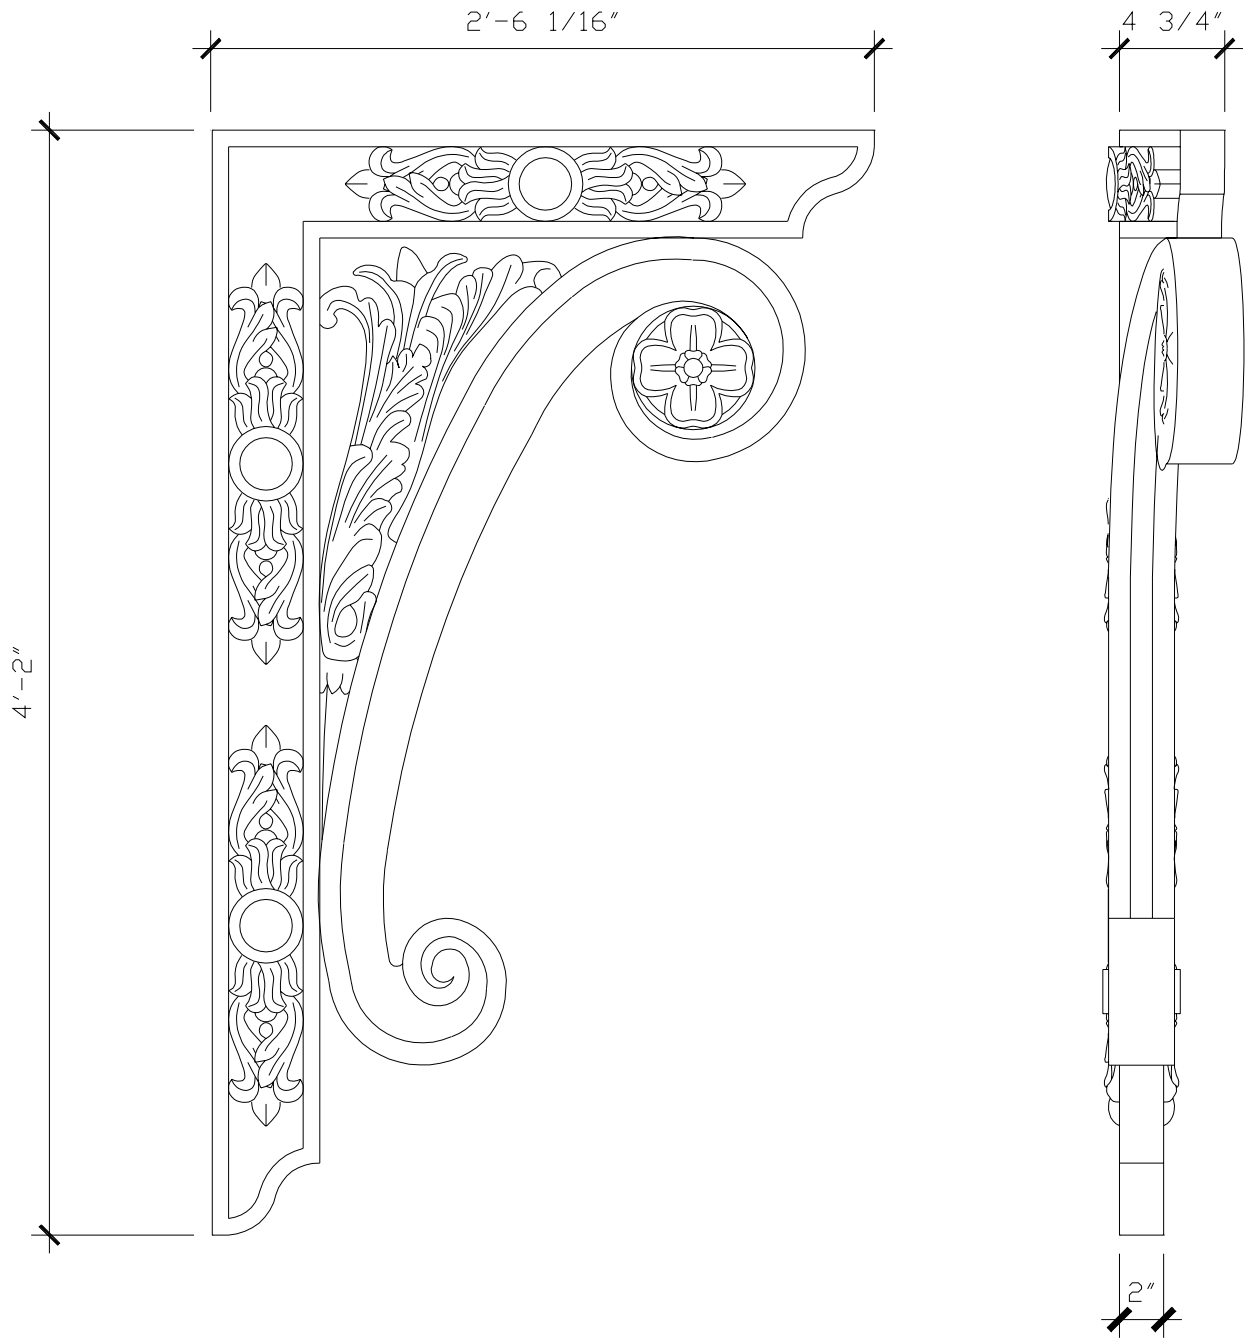

BRACKET

MS039

RECOMMENDED MATERIALS

ALUMINUM
BRONZE

FINISHES

PAINTED, ANTIQUED
PAINTED, BRUSHED, HAND RUBBED