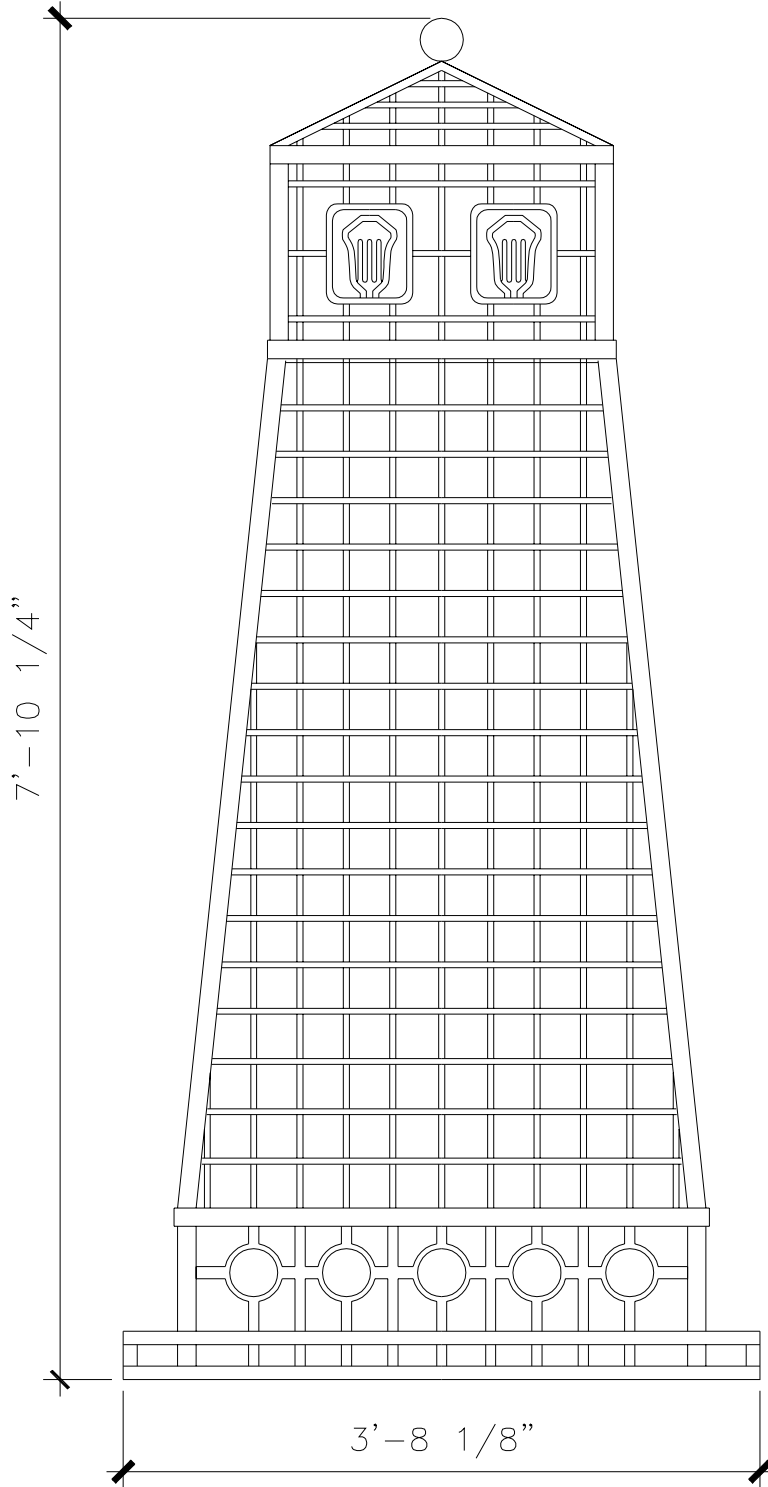

RECOMMENDED MATERIALS

IRON
ALUMINUM
BRONZE

FINISHES

PAINTED
PAINTED, ANTIQUED
PATINA, BRUSHED, HAND RUBBED