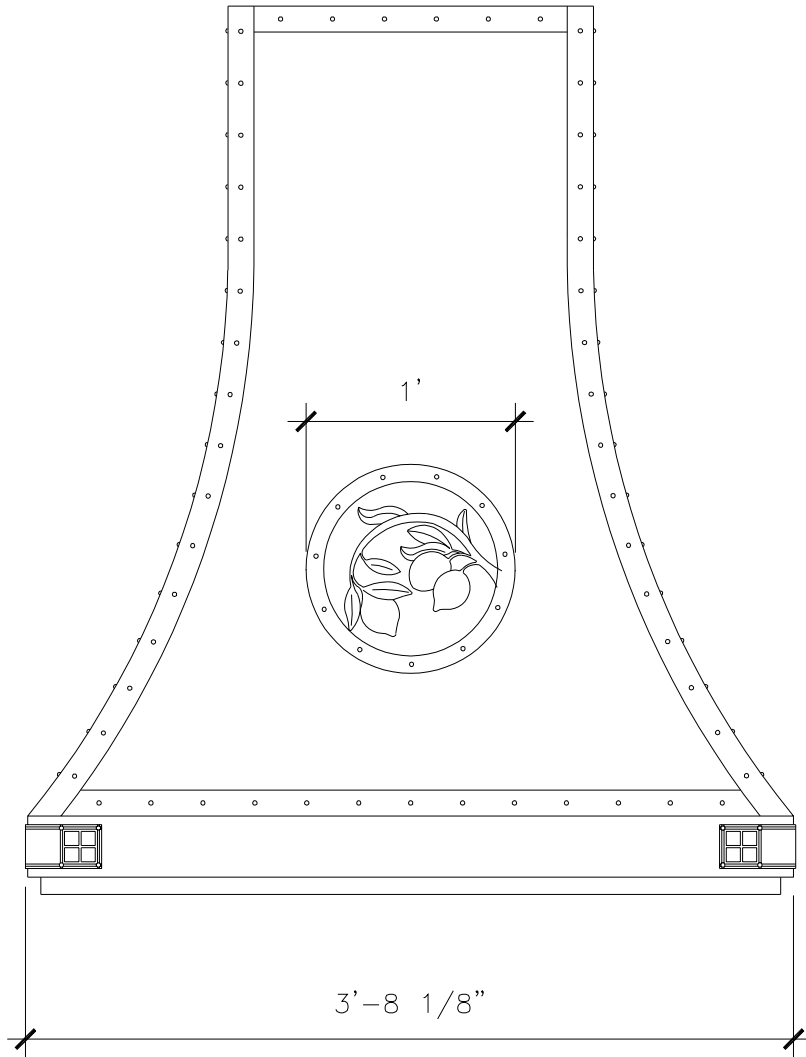

RANGE HOOD

MS033

RECOMMENDED MATERIALS

SHEET COPPER

FINISHES

PATINA, HAND RUBBED