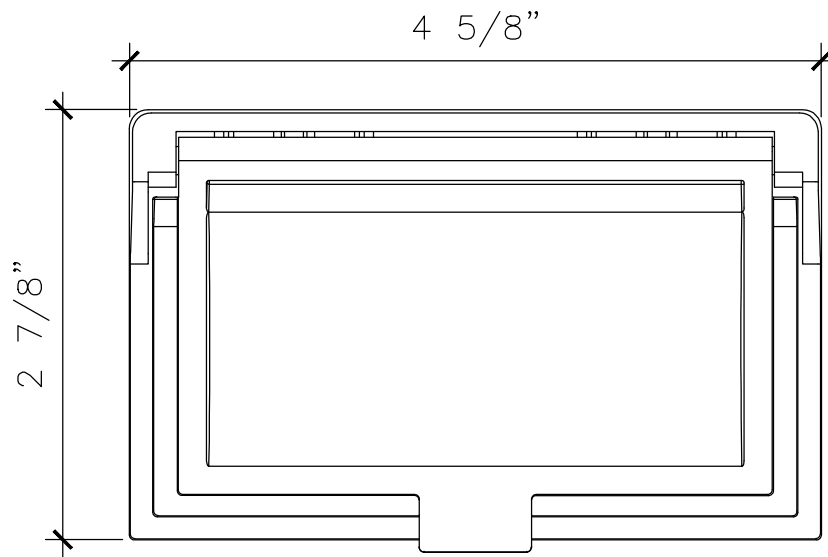

RECEPTACLE COVER

MS066

RECOMMENDED MATERIALS
IRON, ALUMINUM, BRONZE

FINISHES
PAINTED, ANTIQUED, PATINA, BRUSHED, HAND RUBBED