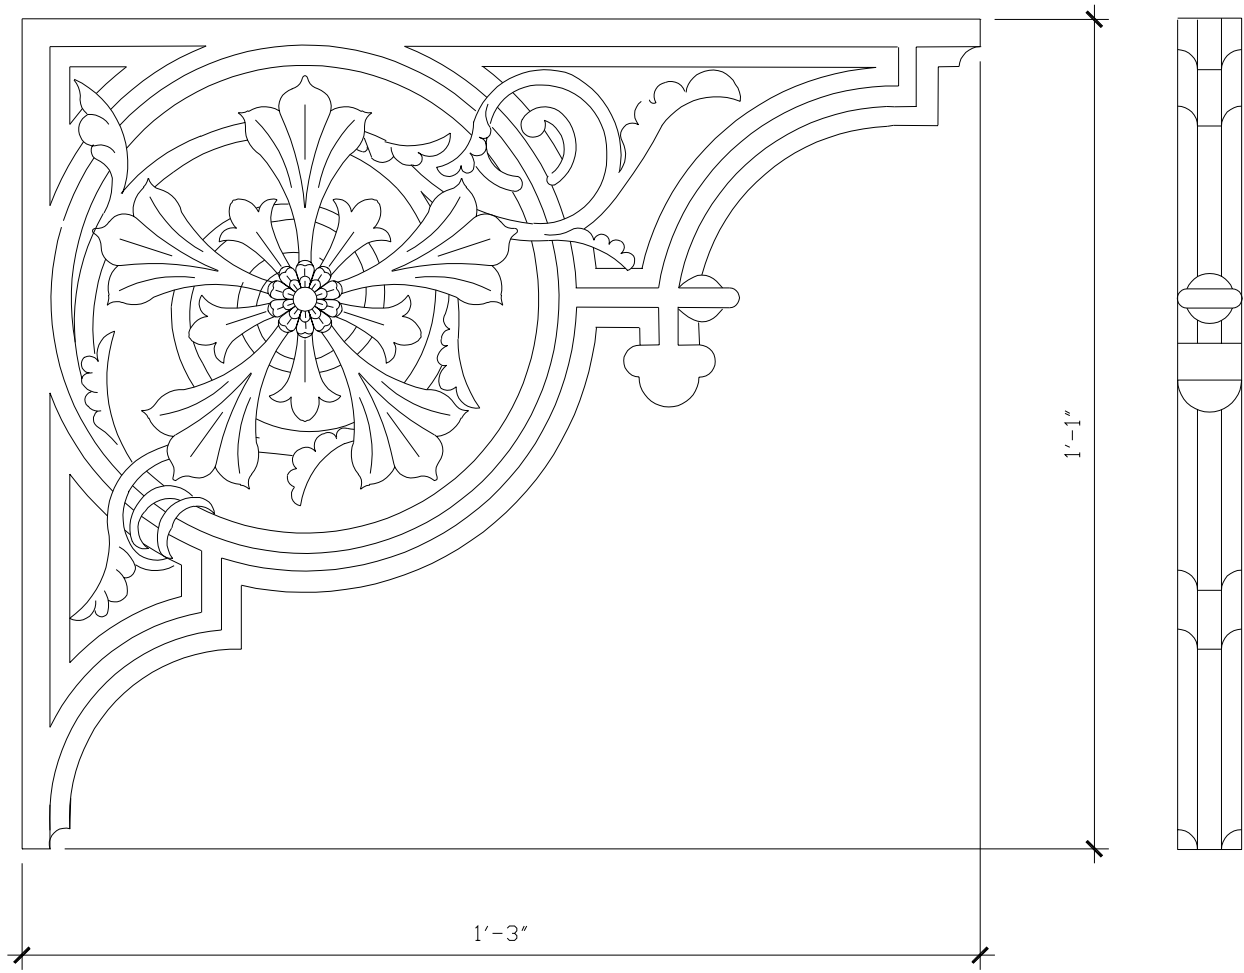

RECOMMENDED MATERIALS

IRON
ALUMINUM
BRONZE

FINISHES

PAINTED
PAINTED, ANTIQUED
PATINA, BRUSHED, HAND RUBBED