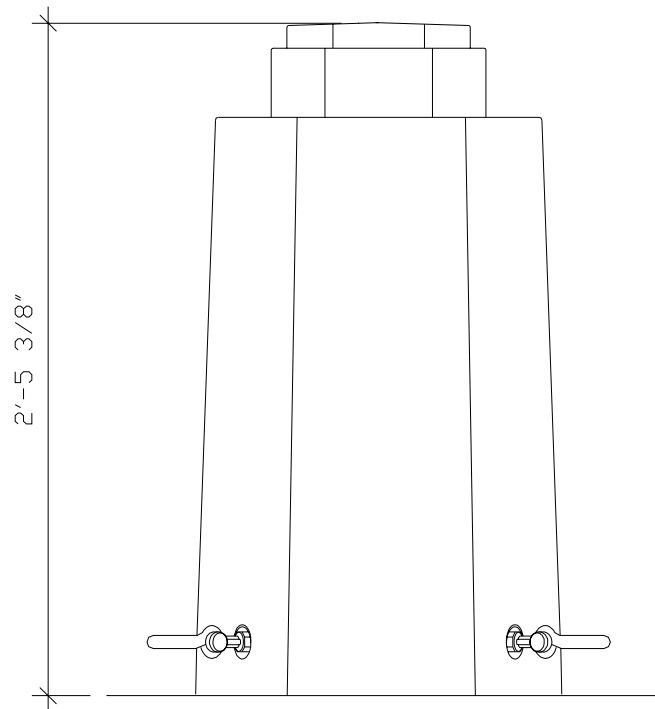

REMOVABLE ORNAMENTAL BOLLARD

MS025A

RECOMMENDED MATERIALS

IRON
ALUMINUM
BRONZE

FINISHES

PAINTED
PAINTED, ANTIQUED
PATINA, BRUSHED, HAND RUBBED