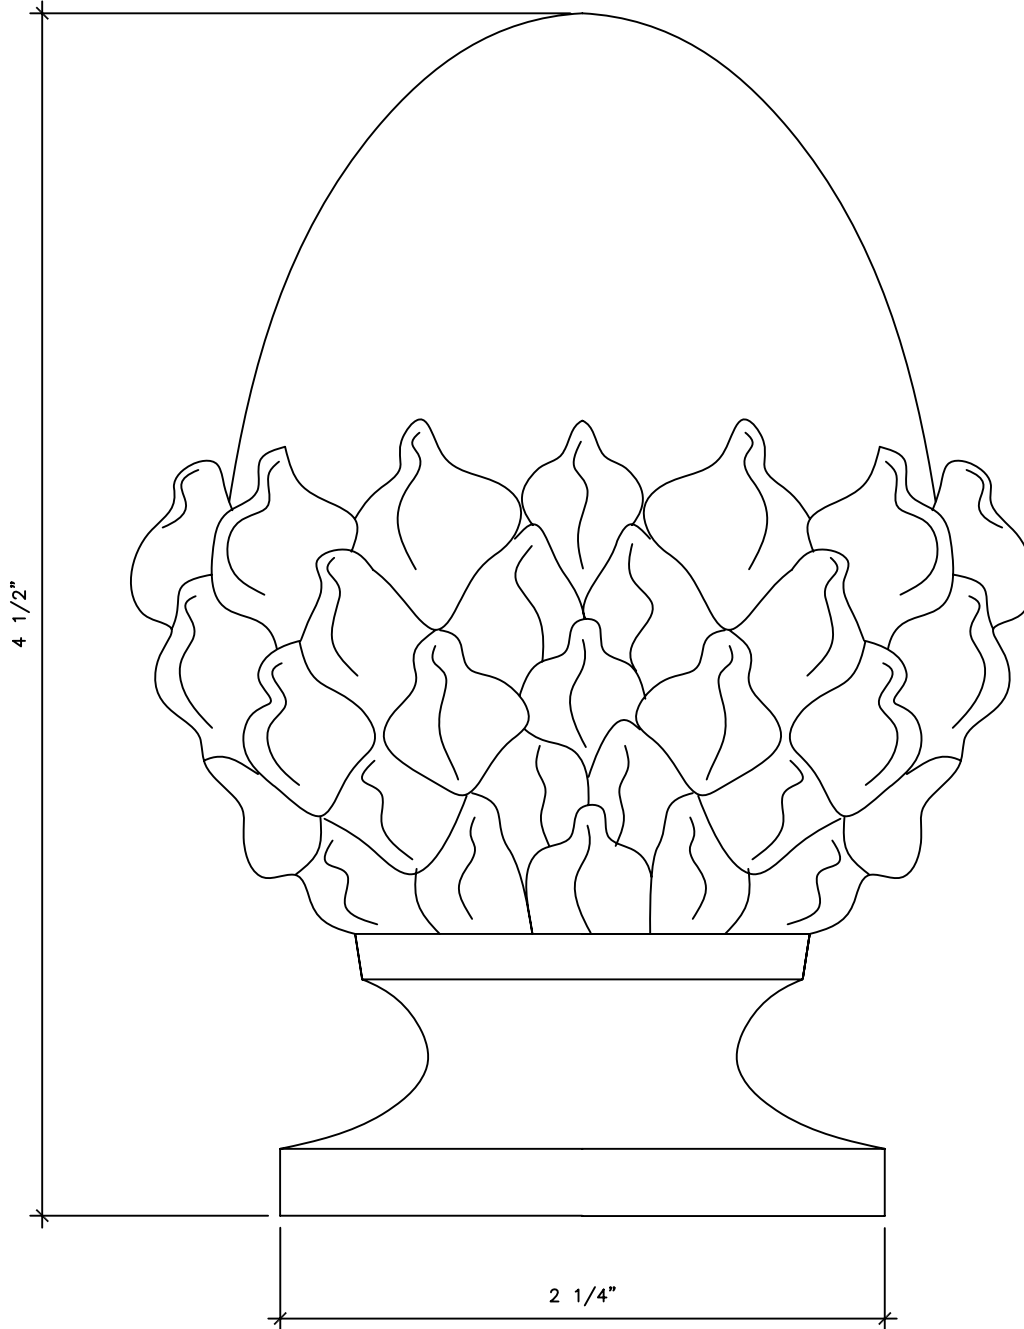

RECOMMENDED MATERIALS
ALUMINIUM, BRONZE, IRON

FINISHES
PAINTED, PATINA, BRUSHED