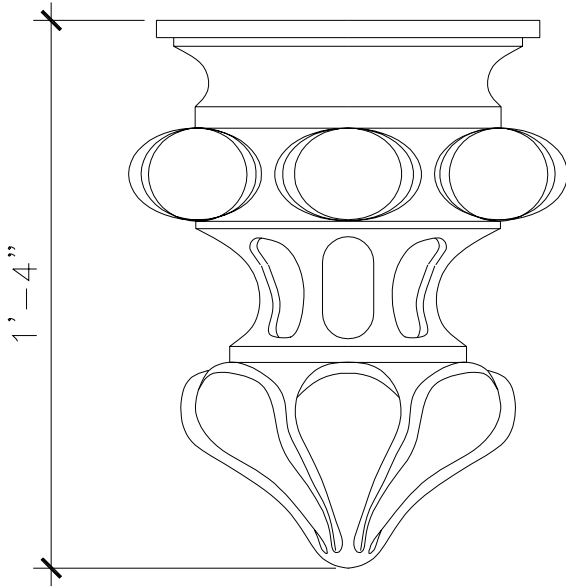

BOTTOM FINIAL