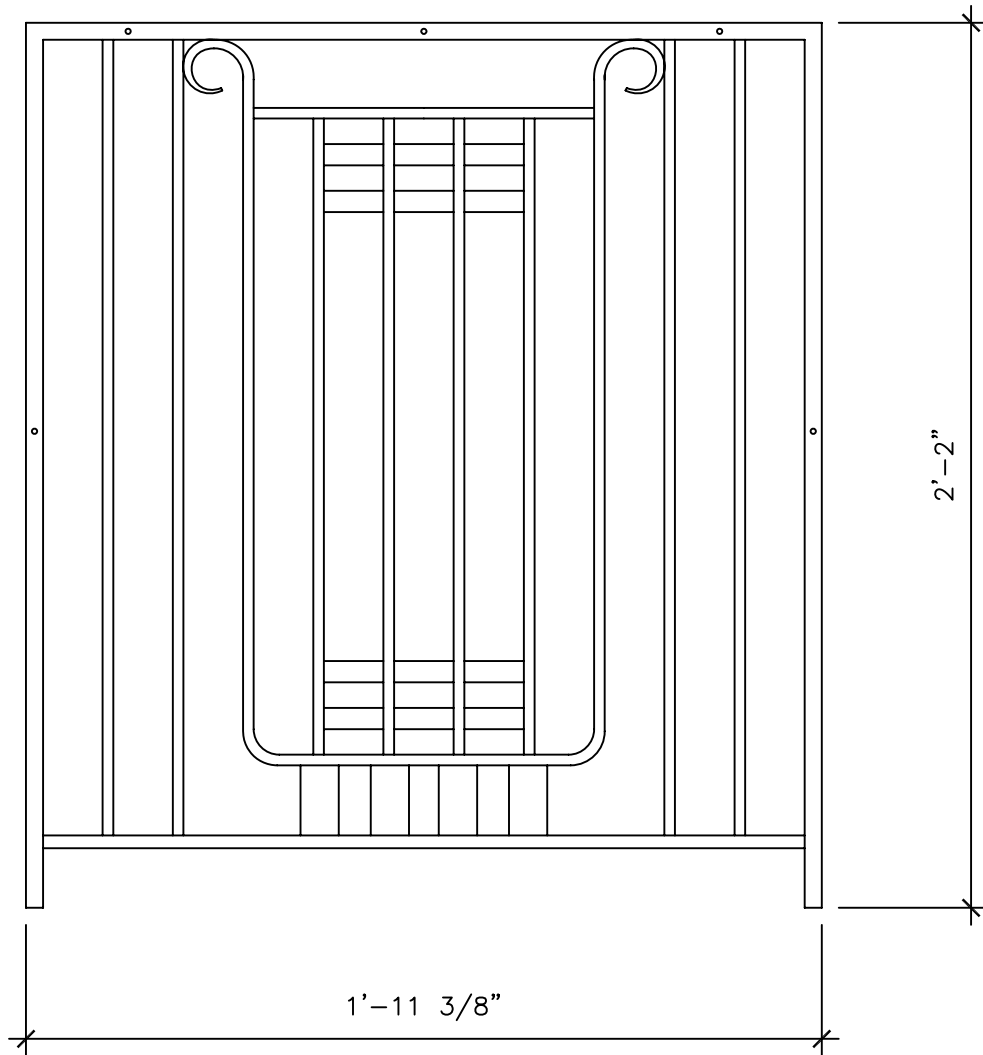

WINDOW GRILLE

MS054

RECOMMENDED MATERIALS
IRON, ALUMINUM, BRONZE

FINISHES
PAINTED, ANTIQUED, PATINA, BRUSHED, HAND RUBBED