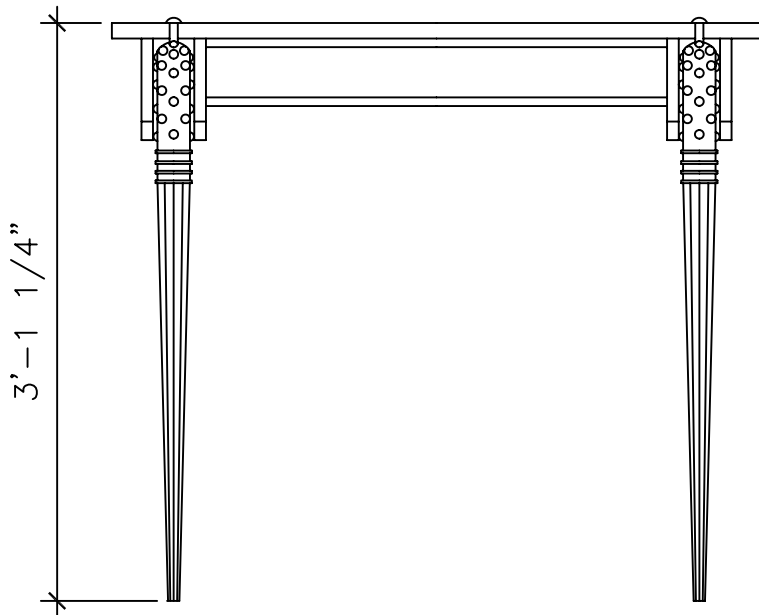

SIDE TABLE

MS005

RECOMMENDED MATERIALS
PAINTED, PATINA, BRUSHED

FINISHES
BRONZE, BRONZE/STEEL