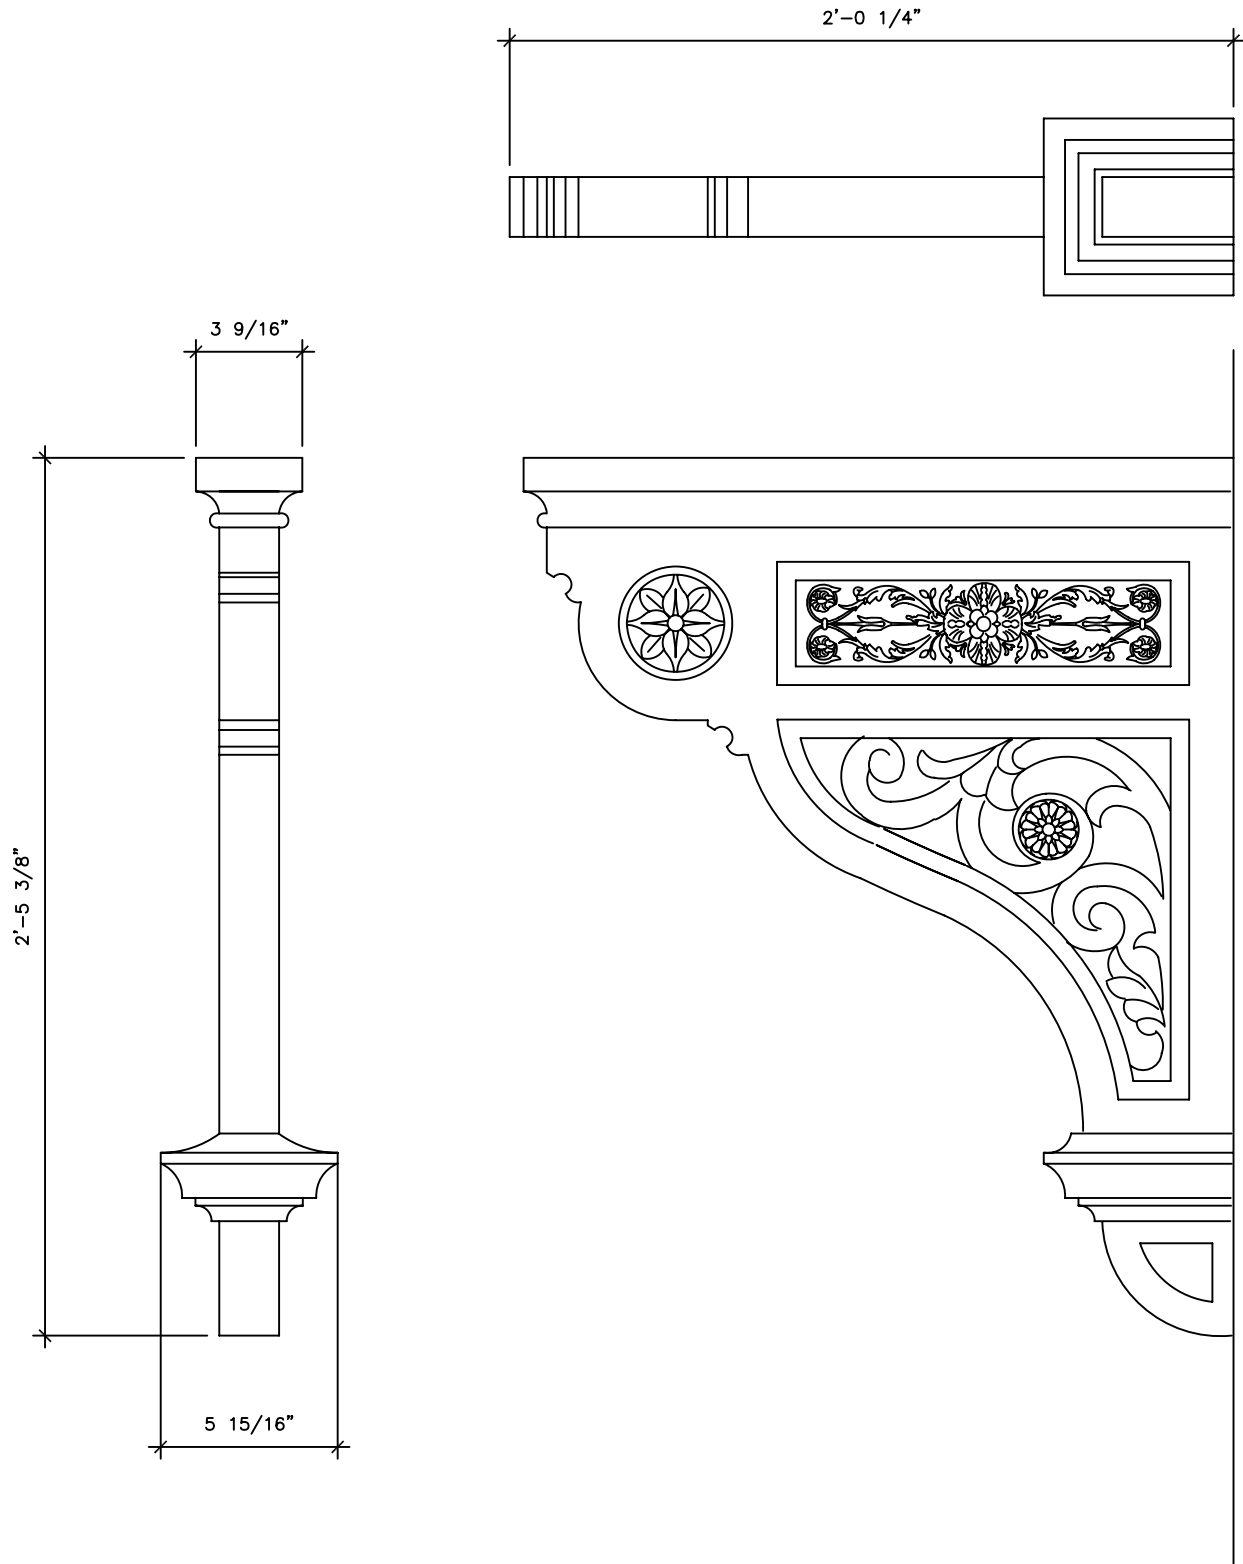

BRACKET

MS057

RECOMMENDED MATERIALS
PAINTED, PATINA, BRUSHED

FINISHES
ALUMINIUM, BRONZE, IRON