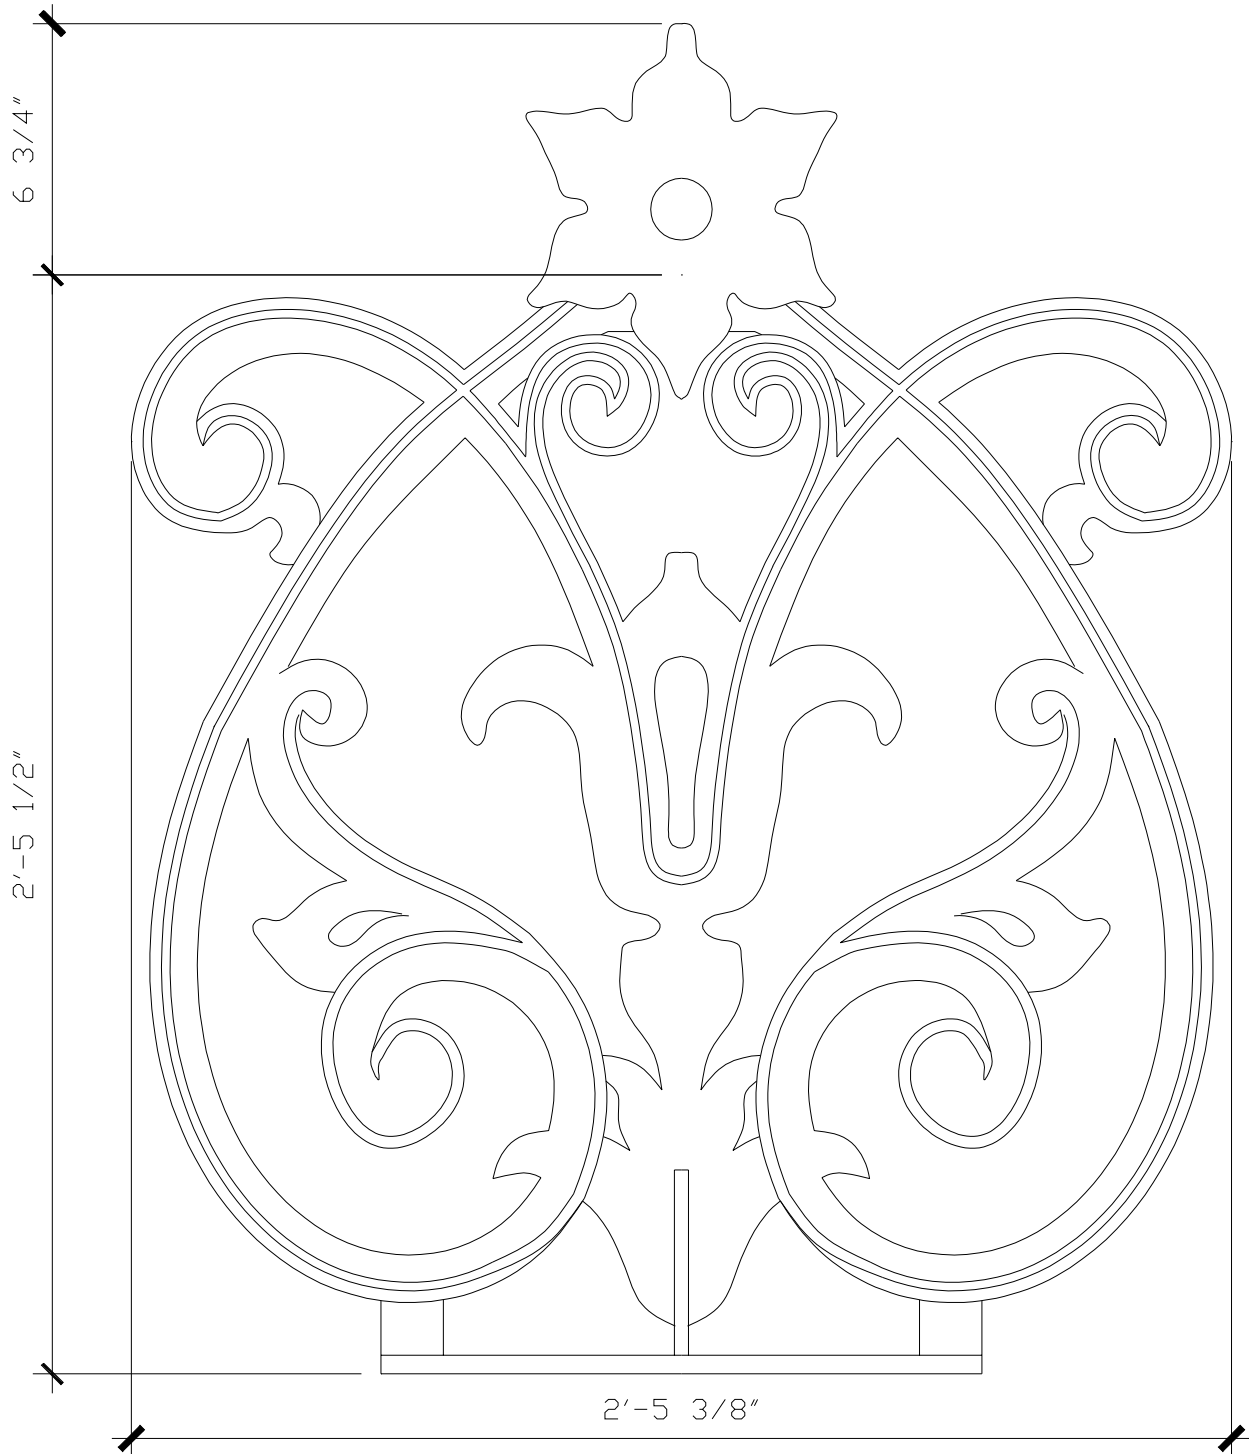

ROOF CREST GRILLE

MS008

RECOMMENDED MATERIALS

IRON
ALUMINUM
BRONZE

FINISHES

PAINTED
PAINTED, ANTIQUED
PATINA, BRUSHED, HAND RUBBED