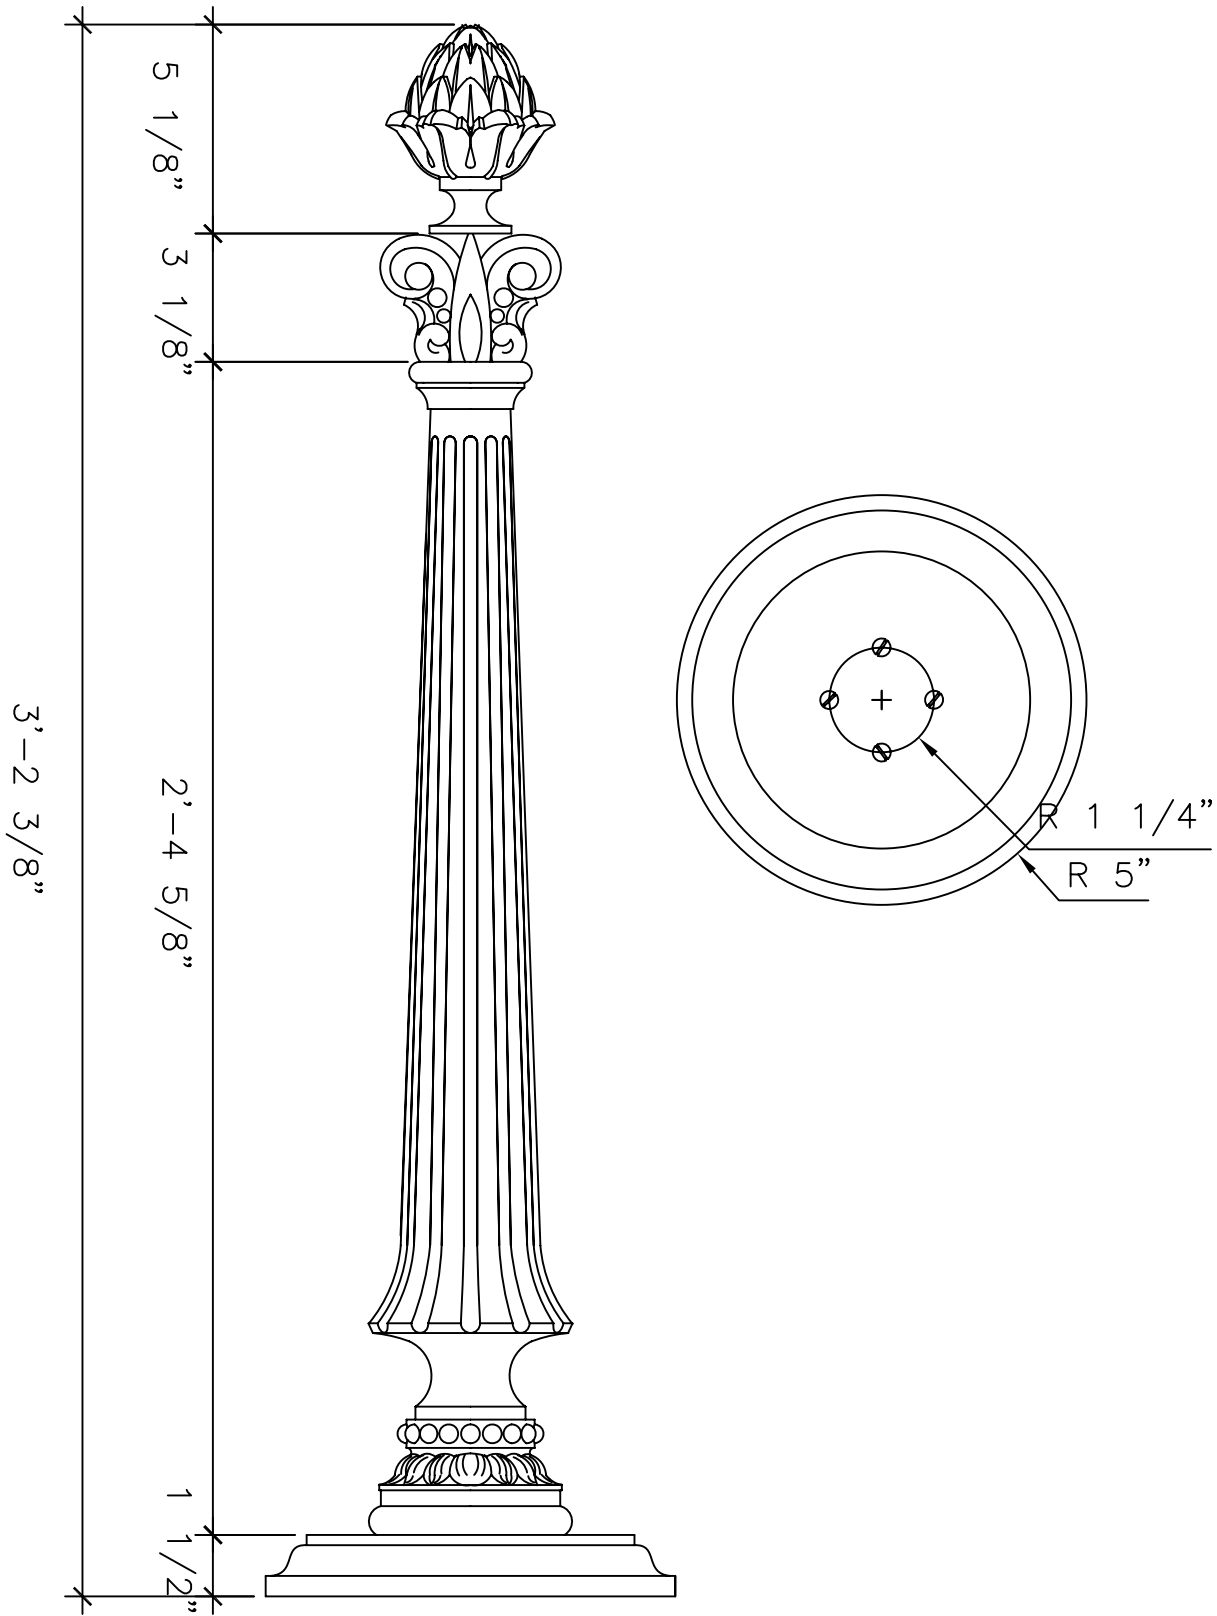

FREE-STANDING NEWEL POST

MS041A

RECOMMENDED MATERIALS
ALUMINIUM, BRONZE, IRON

FINISHES
PAINTED, PATINA, BRUSHED