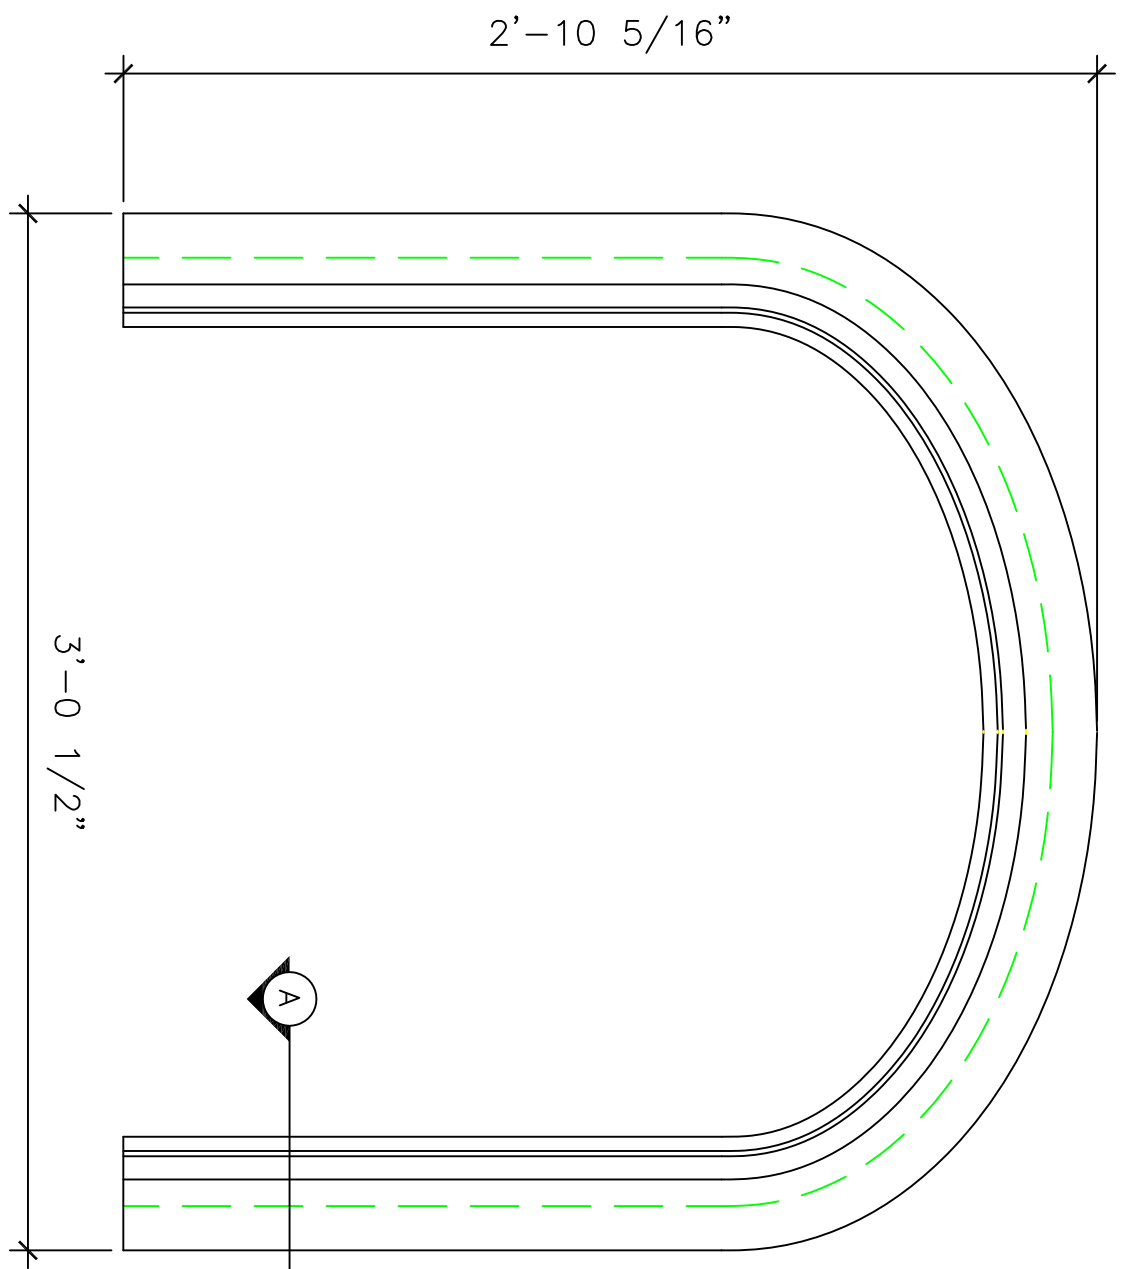

FIREPLACE SURROUND

MS073

A

1 5/8"

4"

SECTION A

RECOMMENDED MATERIALS
ALUMINUM, BRONZE

FINISHES
PAINTED, ANTIQUED, PATINA, BRUSHED, HAND RUBBED