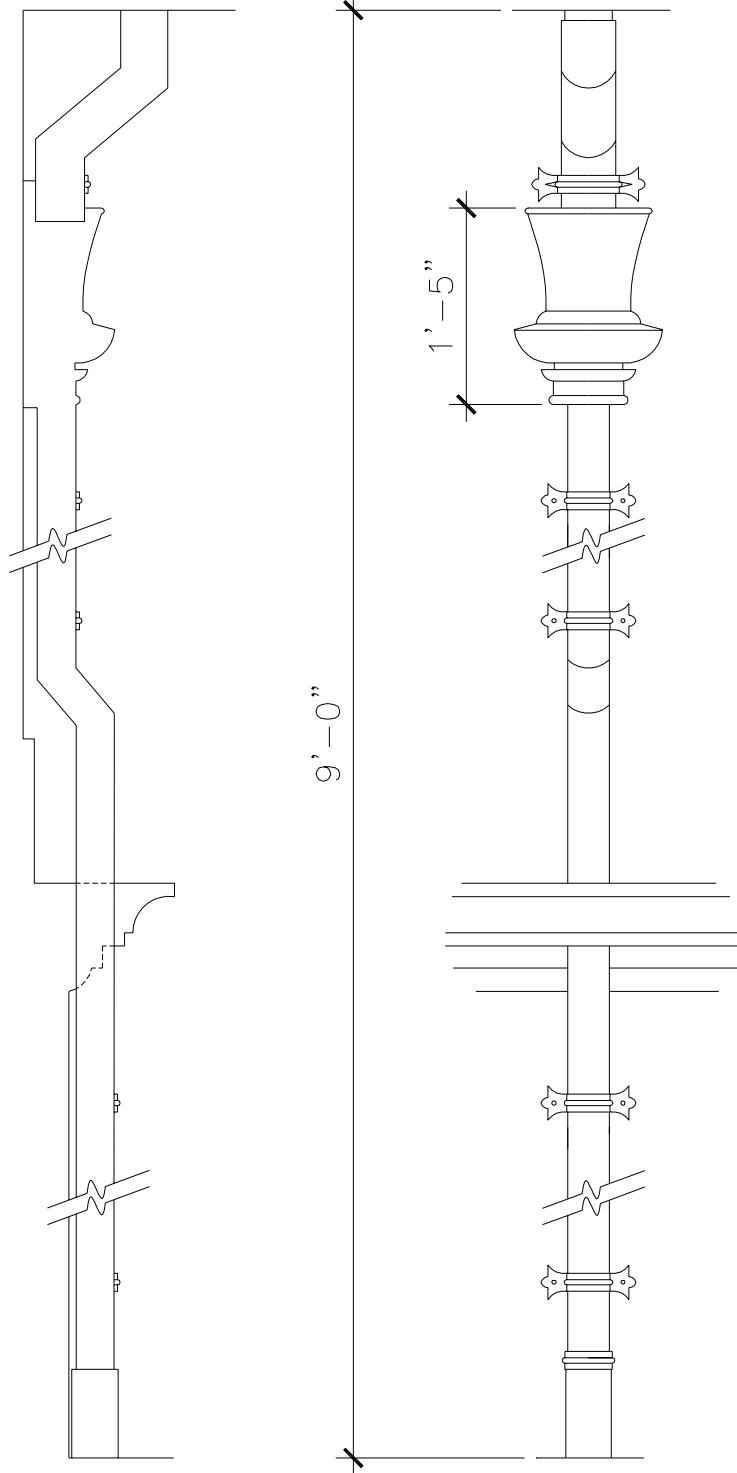

COLLECTOR HEAD

MS022

RECOMMENDED MATERIALS

IRON
ALUMINUM

FINISHES

PAINTED
PAINTED, ANTIQUED