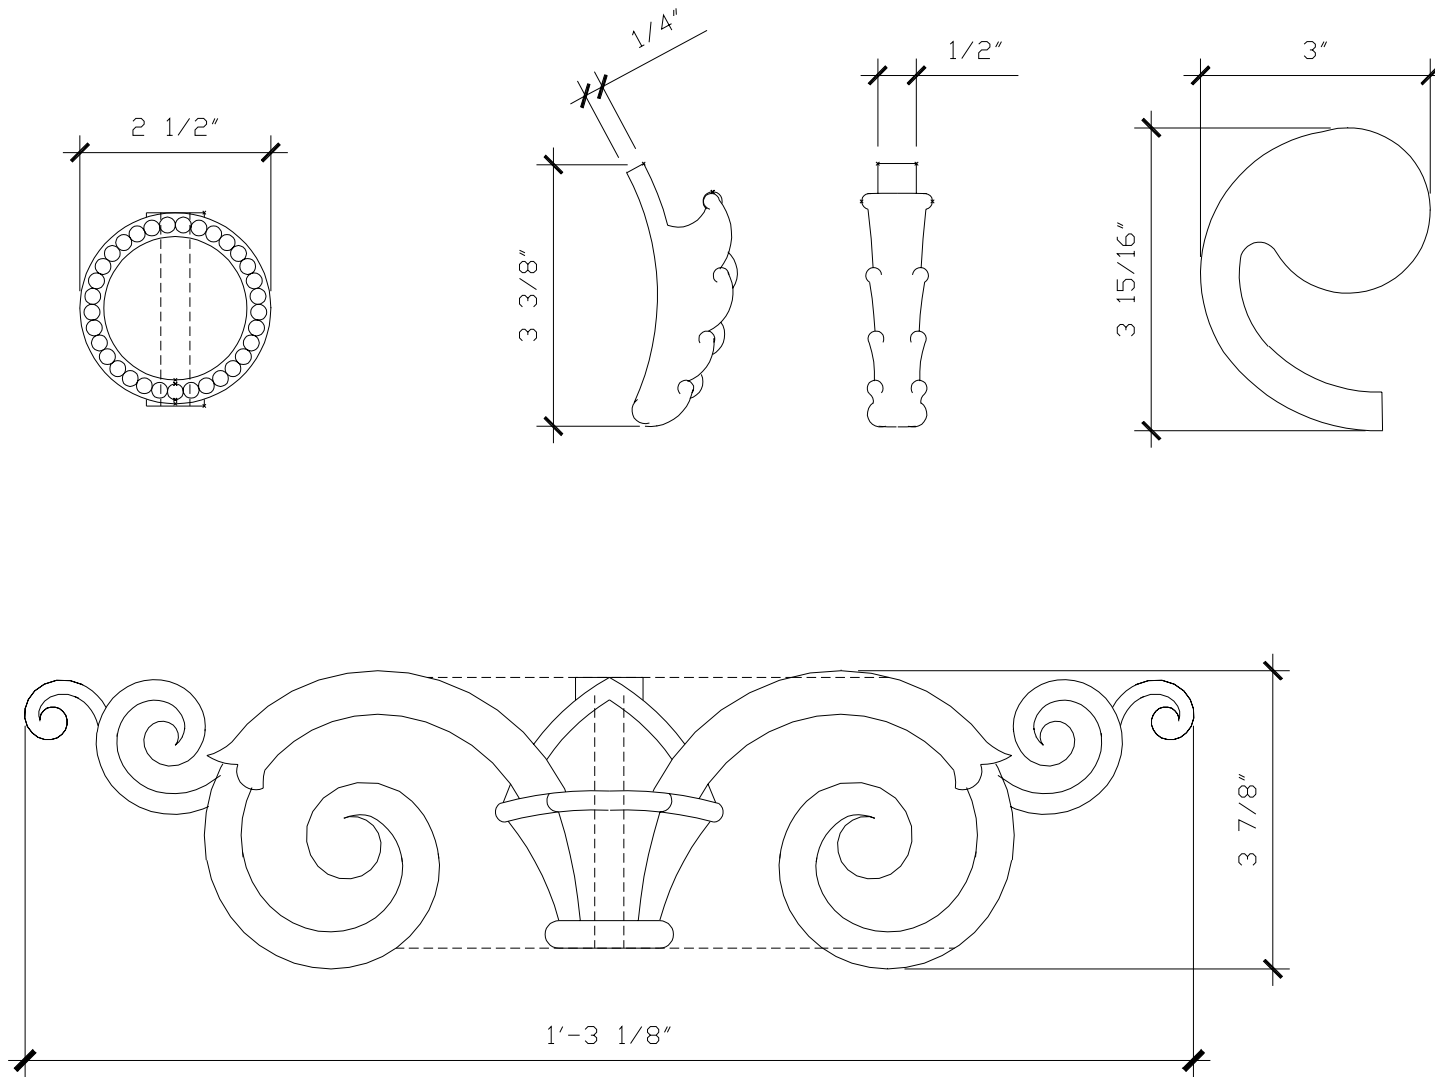

RAILING ORNAMENT

MS030

RECOMMENDED MATERIALS

ALUMINUM
BRONZE

FINISHES

PAINTED, ANTIQED
PATINA, BRUSHED, HAND RUBBED