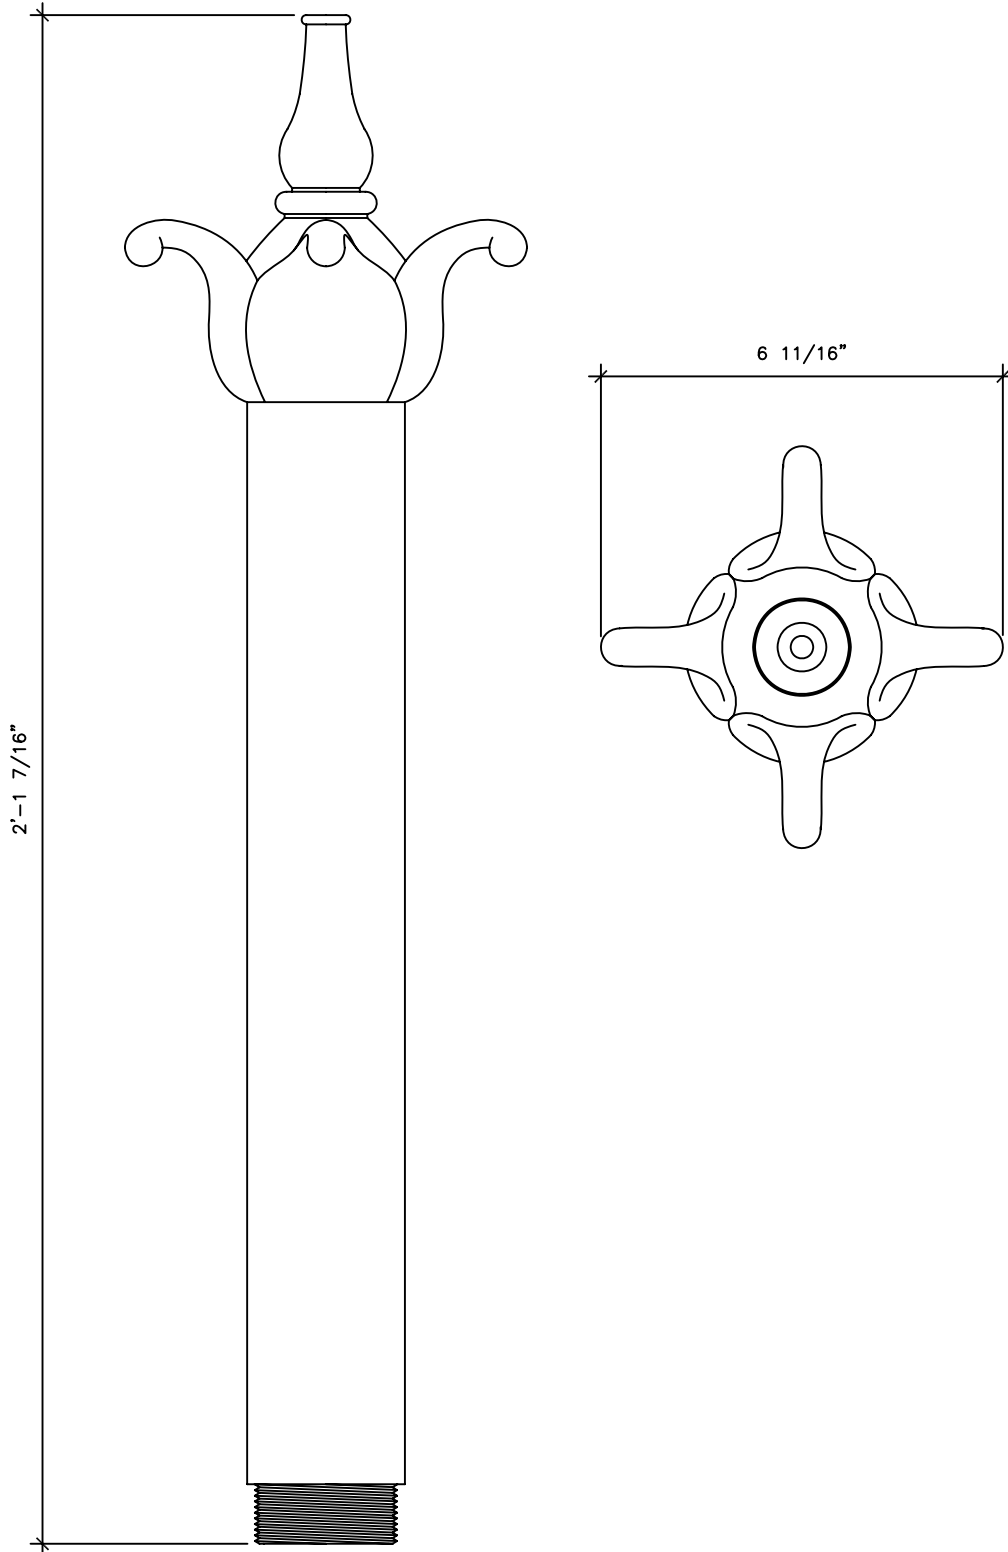

FOUNTAIN NOZZLE

MS049

RECOMMENDED MATERIALS
BRONZE, ALUMINUM, STEEL

FINISHES
PAINTED, ANTIQUED, PATINA, BRUSHED, HAND RUBBED