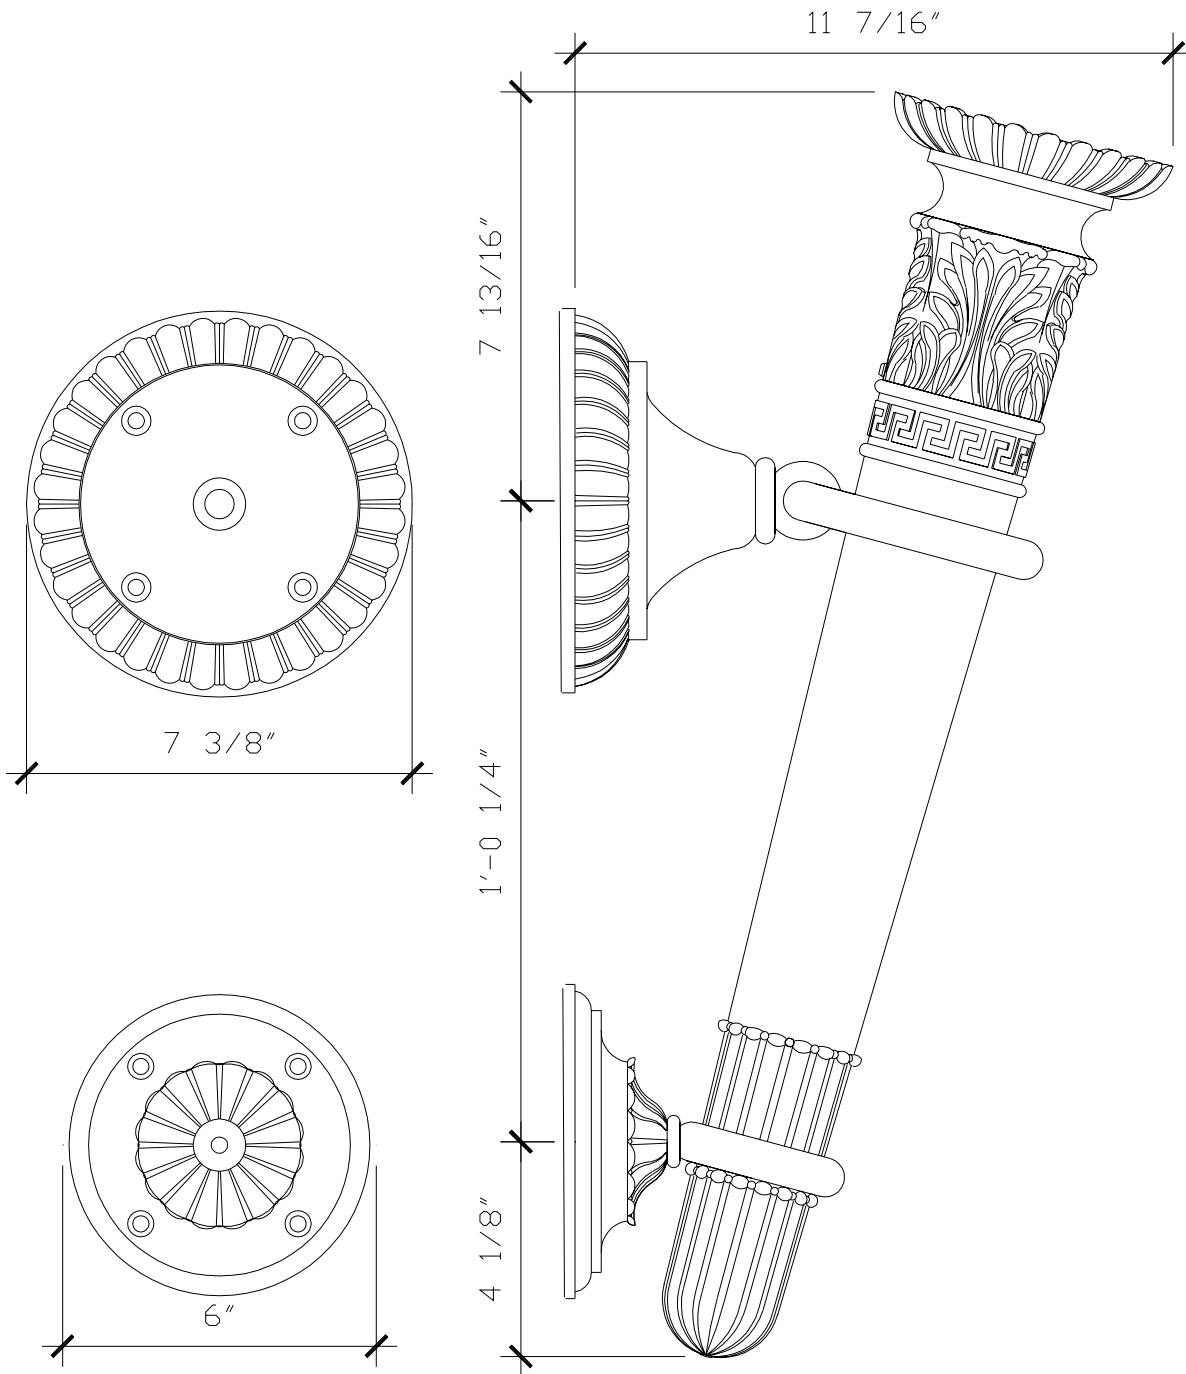

WALL BRACKET FLAG HOLDER

MS001

ESCUTCHEONS FACE VIEW

ASSEMBLY SIDE VIEW

RECOMMENDED MATERIALS

IRON
ALUMINUM
BRONZE

FINISHES

PAINTED
PAINTED, ANTIQUED
PATINA, BRUSHED, HAND RUBBED