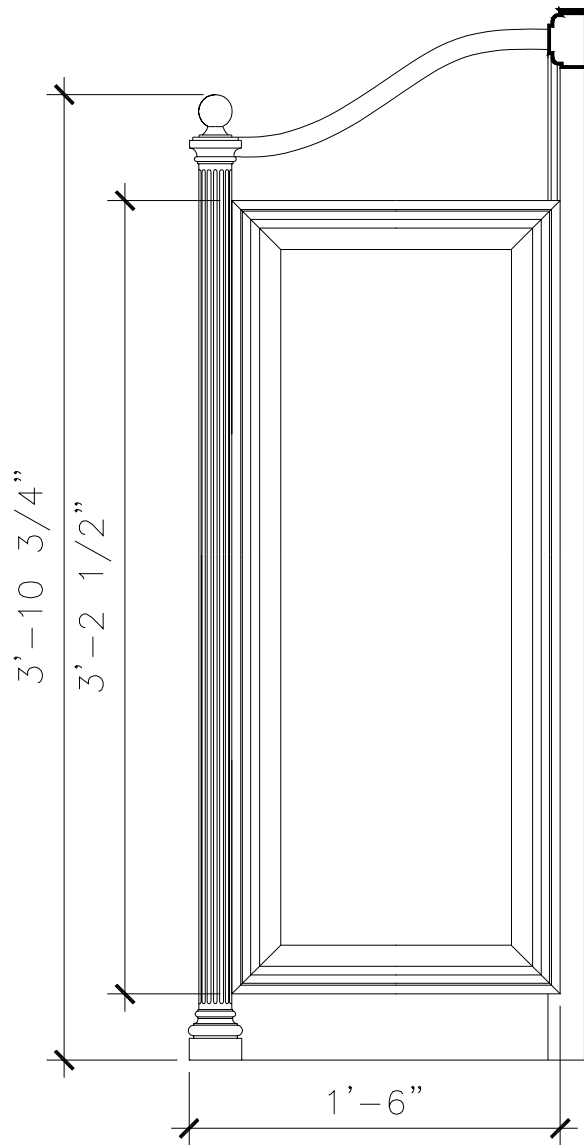

TELEPHONE CONSOLE

MS012

RECOMMENDED MATERIALS

IRON
ALUMINUM
BRONZE

FINISHES

PAINTED
PAINTED, ANTIQUED
PATINA, BRUSHED, HAND RUBBED