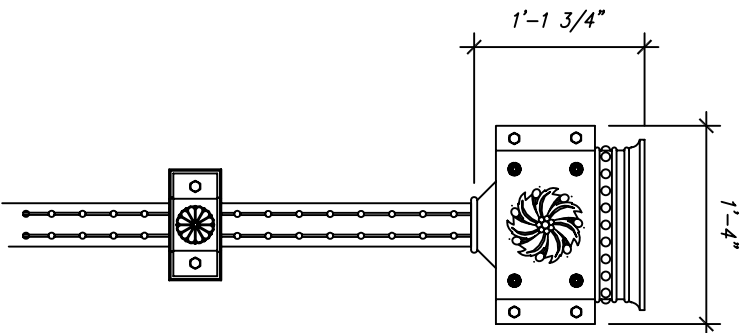

RAIN GUTTERS

MS056 A-E

A

B

C

D

E

RECOMMENDED MATERIALS
IRON, ALUMINUM, BRONZE

FINISHES
PAINTED, ANTIQUED, PATINA, BRUSHED, HAND RUBBED