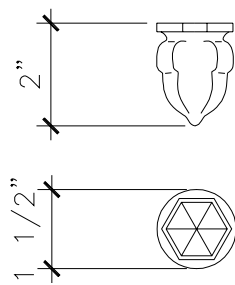

C. ACORN FINIAL