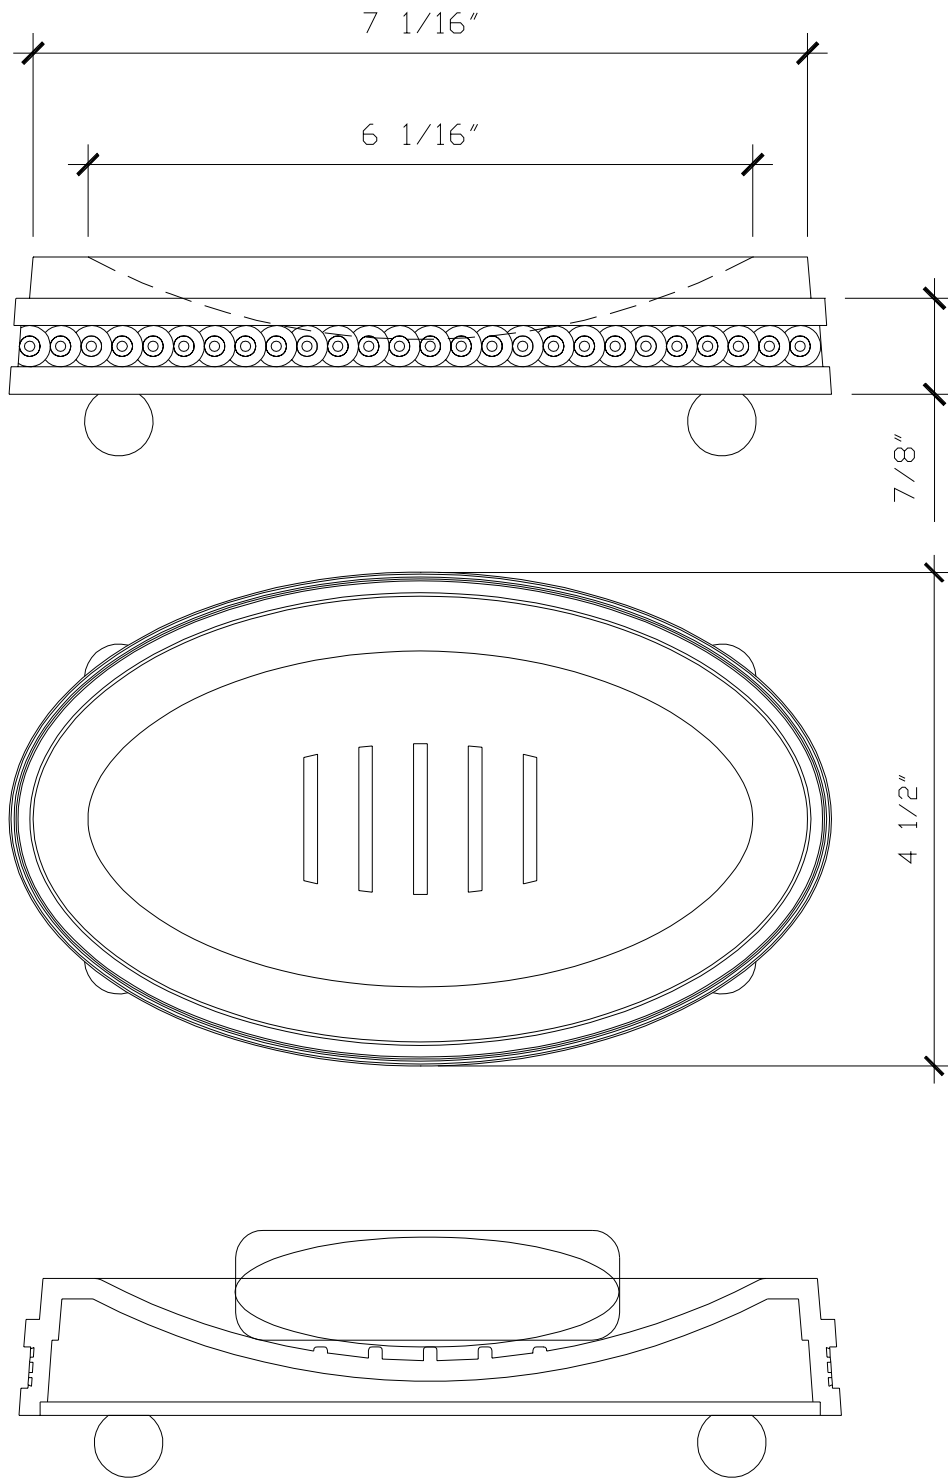

BORDER

MS035

RECOMMENDED MATERIALS

IRON
ALUMINUM
BRONZE

FINISHES

PAINTED
PAINTED, ANTIQUED
PATINA, BRUSHED, HAND RUBBED

SOAP DISH

MS036