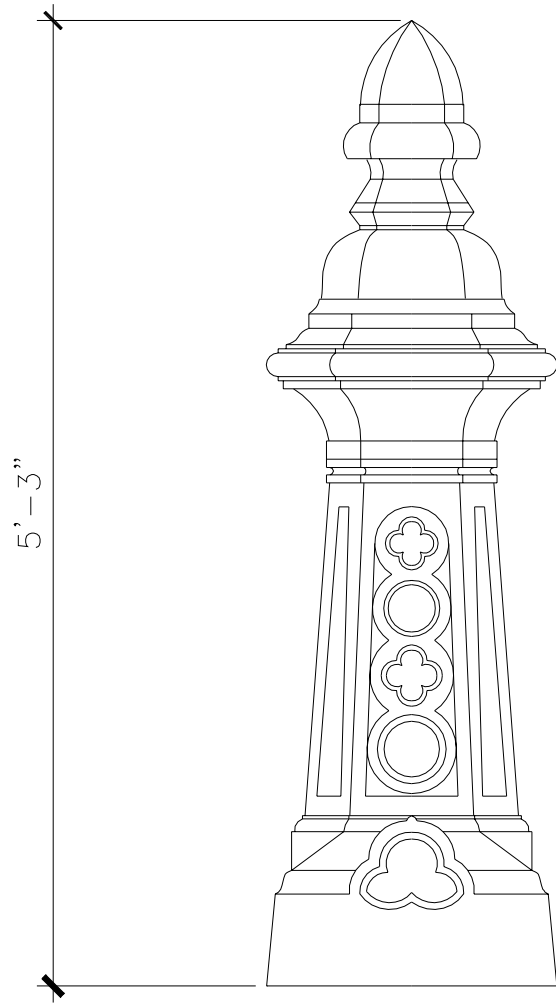

RECOMMENDED MATERIALS

- IRON
- ALUMINUM
- BRONZE

FINISHES

- PAINTED
- PAINTED, ANTIQUED
- PATINA, BRUSHED, HAND RUBBED