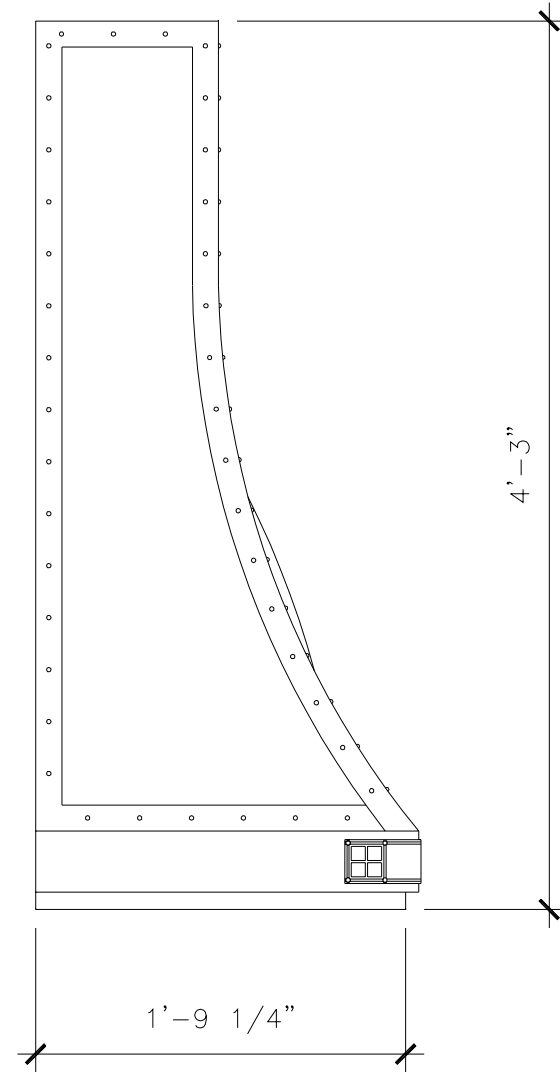

RANGE HOOD

MS033

RECOMMENDED MATERIALS

SHEET COPPER

FINISHES

PATINA, HAND RUBBED