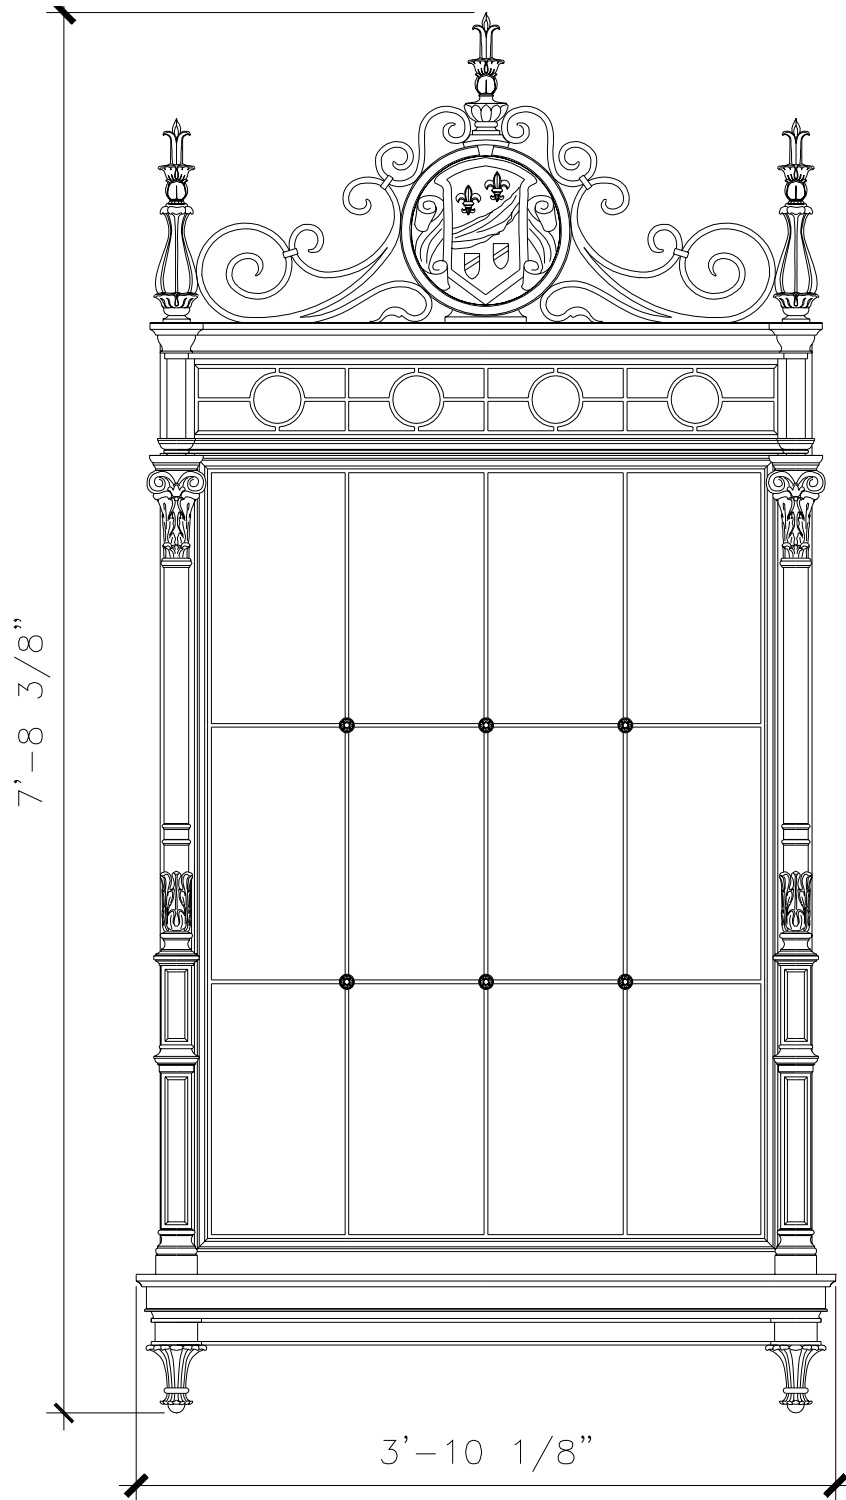

MIRROR

MS045

RECOMMENDED MATERIALS

ALUMINUM
BRONZE

FINISHES

PAINTED, ANTIQUED
PAINTED, BRUSHED, HAND RUBBED