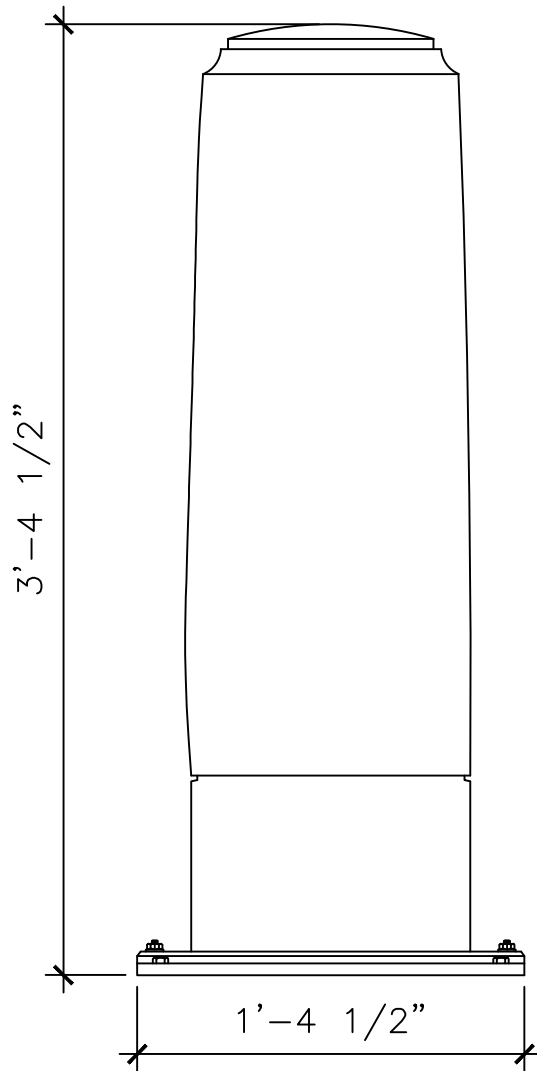

RECOMMENDED MATERIALS
ALUMINUM, BRONZE

FINISHES
PAINTED, ANTIQUED, PATINA, BRUSHED, HAND RUBBED