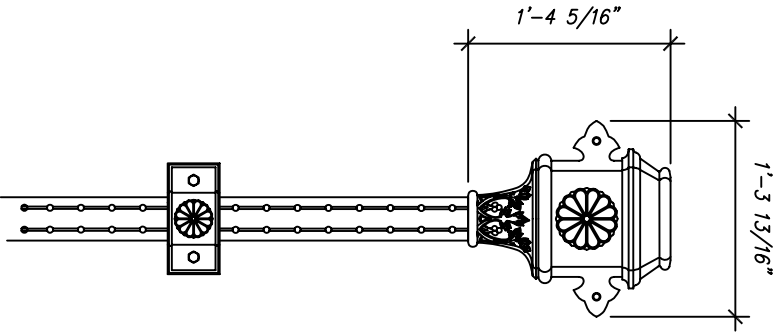

RAIN GUTTERS

MS056 A-E

A

B

C

D

E

RECOMMENDED MATERIALS
IRON, ALUMINUM, BRONZE

FINISHES
PAINTED, ANTIQUED, PATINA, BRUSHED, HAND RUBBED