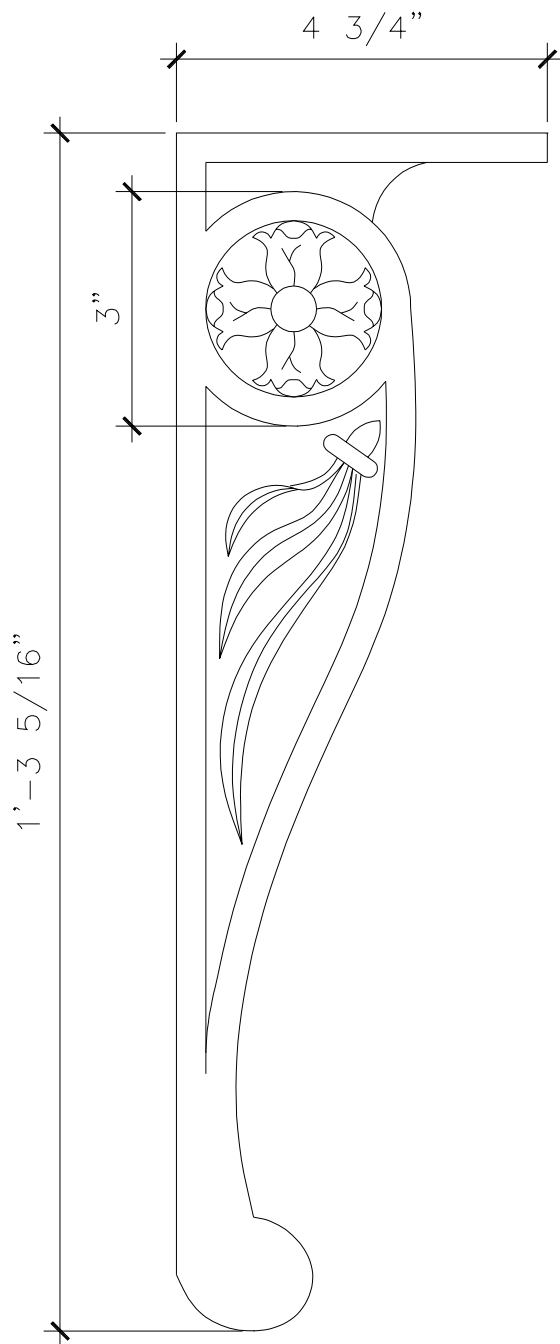

MEDALLION & DECORATIVE END PIECE

MS016

RECOMMENDED MATERIALS

IRON
ALUMINUM
BRONZE

FINISHES

PAINTED
PAINTED, ANTIQUED
PATINA, BRUSHED, HAND RUBBED