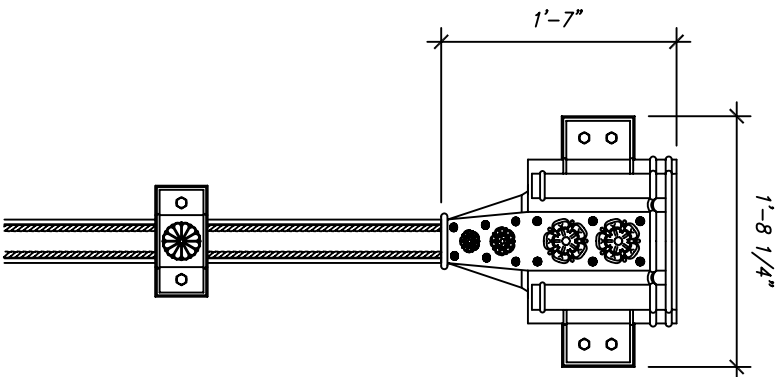

E

RECOMMENDED MATERIALS
IRON, ALUMINUM, BRONZE

FINISHES
PAINTED, ANTIQUED, PATINA, BRUSHED, HAND RUBBED