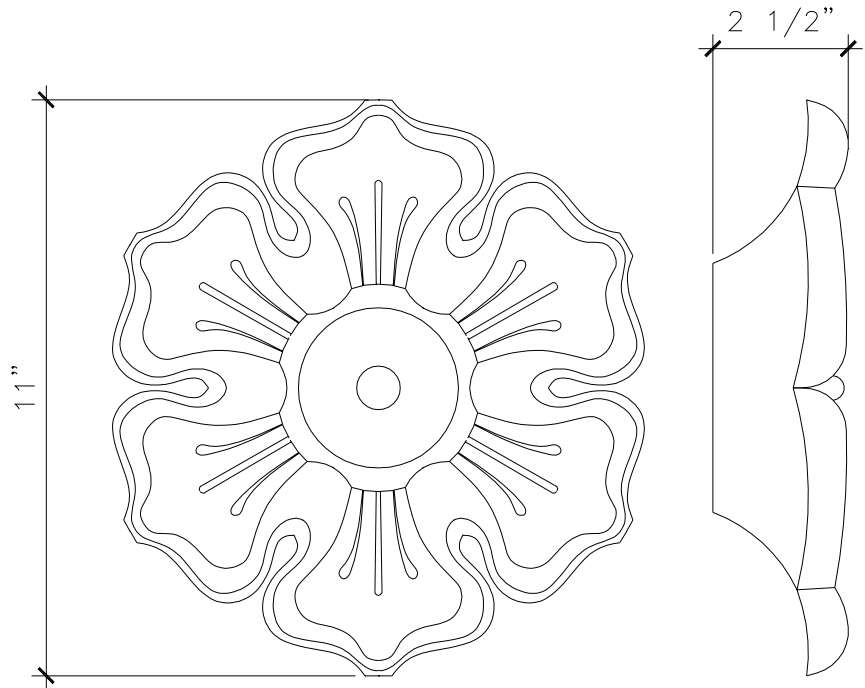

B. ROSETTE

D. ROSETTE KNOB

RECOMMENDED MATERIALS

IRON
ALUMINUM
BRONZE

FINISHES

PAINTED
PAINTED, ANTIQUED
PATINA, BRUSHED, HAND RUBBED

®