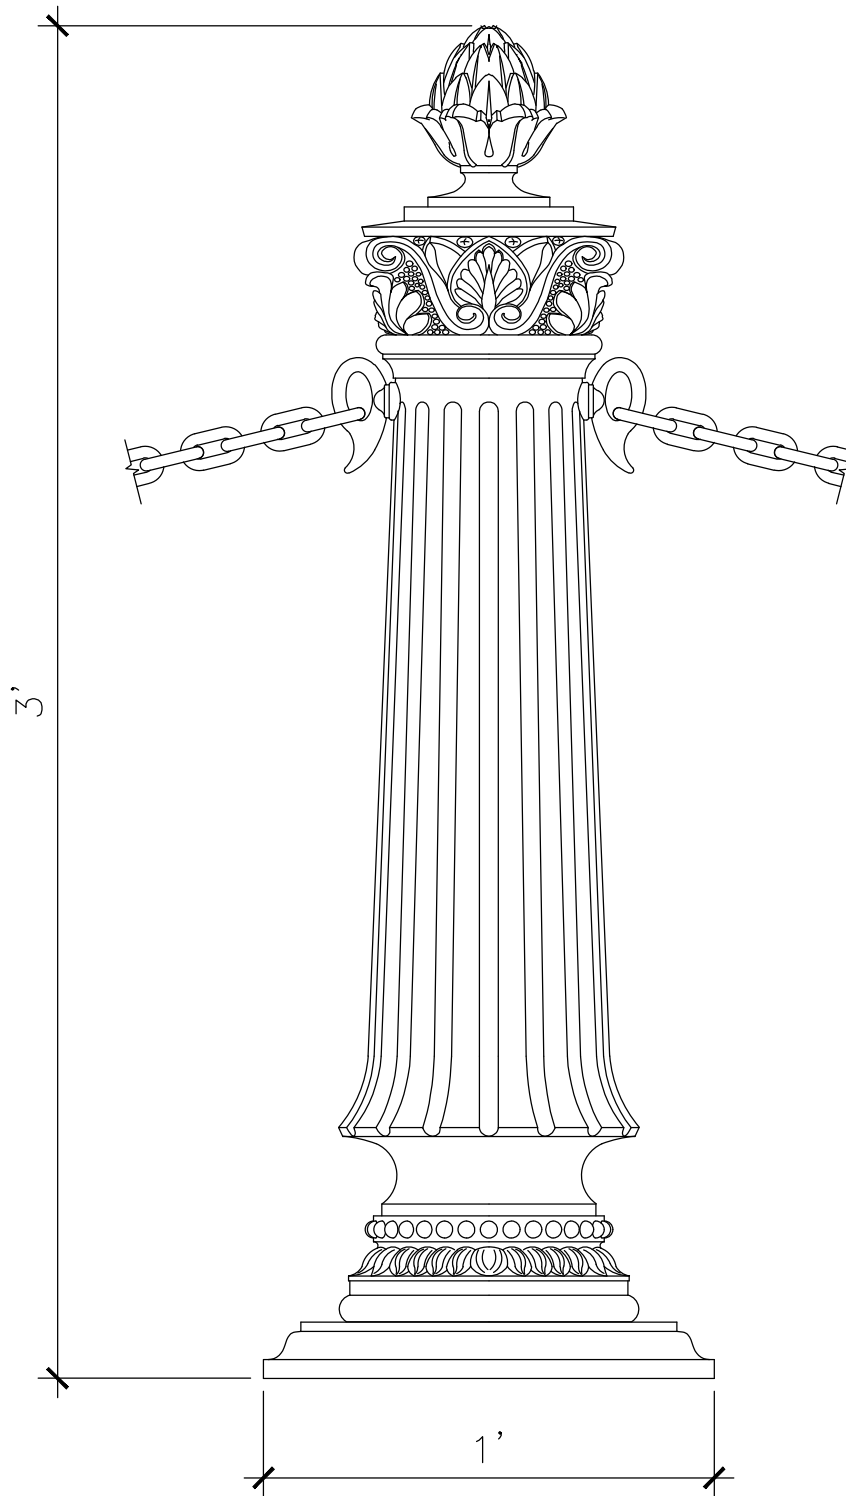

RECOMMENDED MATERIALS
ALUMINUM, BRONZE

FINISHES
PAINTED, ANTIQUED, PATINA, BRUSHED, HAND RUBBED