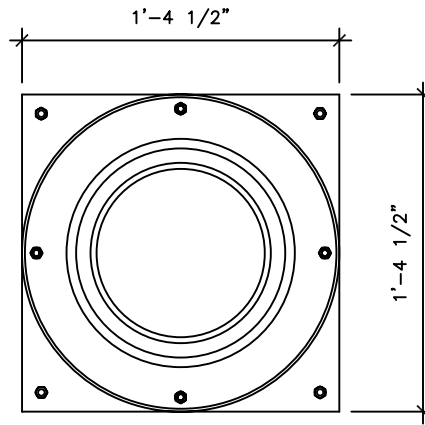

RECOMMENDED MATERIALS
ALUMINUM, BRONZE

FINISHES
PAINTED ALUMINUM OR BRONZE PATINA

®