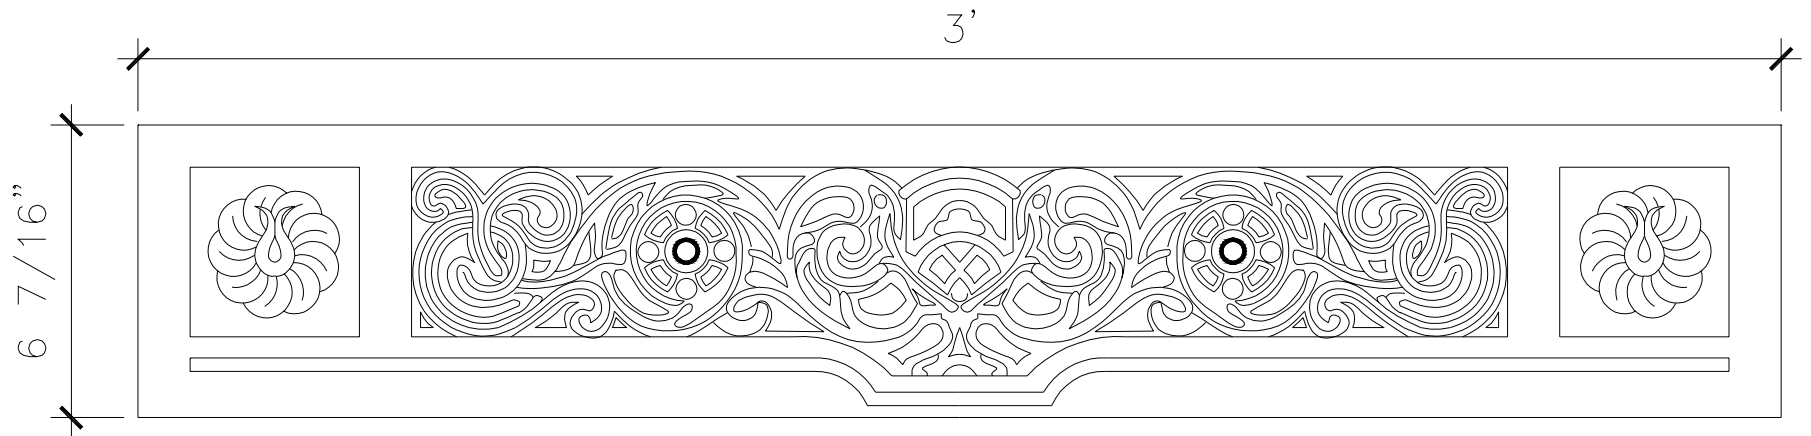

FINISHES

- PAINTED
- PAINTED, ANTIQUED
- PATINA, BRUSHED, HAND RUBBED

RECOMMENDED MATERIALS

IRON
ALUMINUM
BRONZE

FINISHES

PAINTED
PAINTED, ANTIQUED
PATINA, BRUSHED, HAND RUBBED

STAIR RISER

MS021