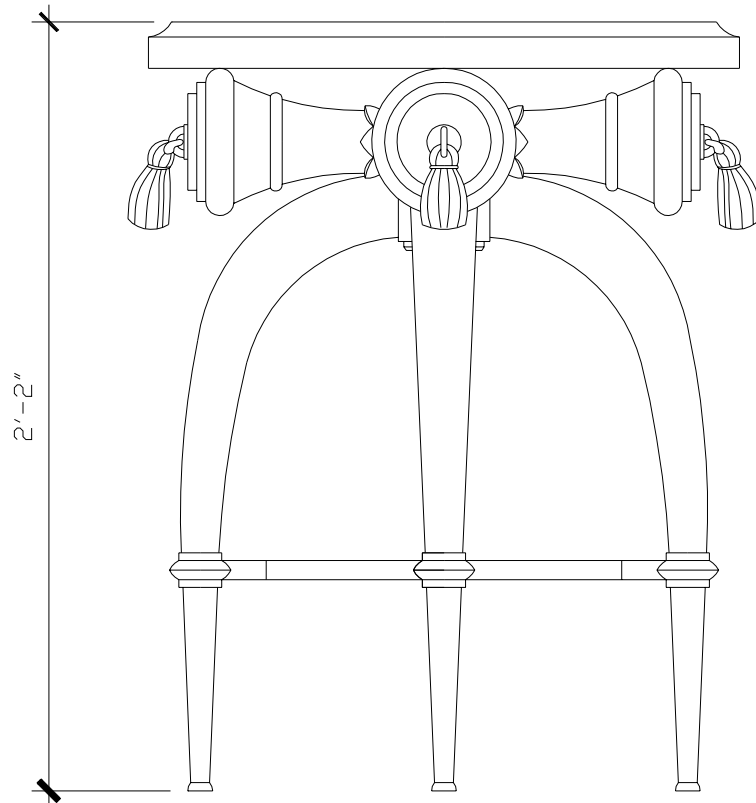

END TABLE

MS042

RECOMMENDED MATERIALS

ALUMINUM
BRONZE

FINISHES

PAINTED, ANTIQUED
PATINA, BRUSHED, HAND RUBBED