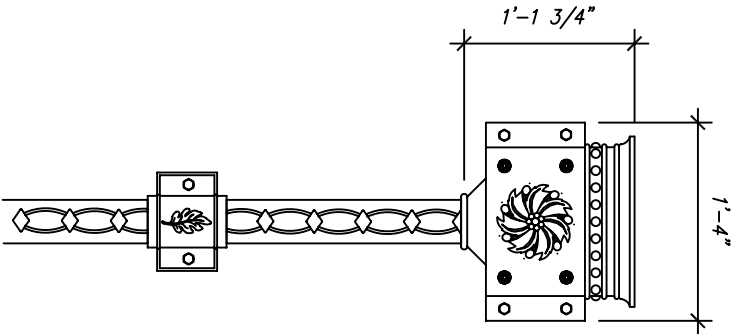

RAIN GUTTERS

MS056 A-E

A

B

C

D

E

RECOMMENDED MATERIALS
IRON, ALUMINUM, BRONZE

FINISHES
PAINTED, ANTIQUED, PATINA, BRUSHED, HAND RUBBED