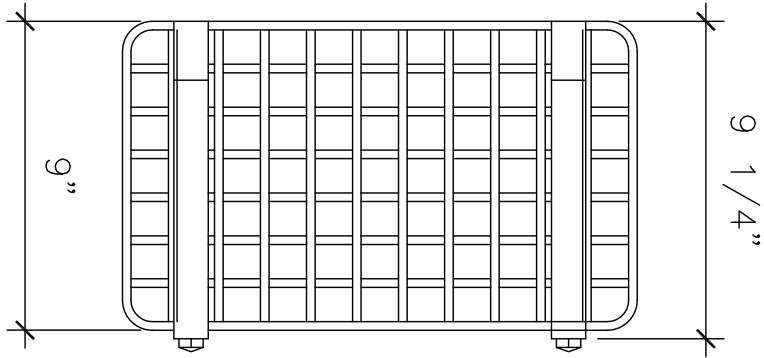

RECOMMENDED MATERIALS

ALUMINUM, BRONZE

FINISHES

PAINTED, ANTIQUED, PATINA, BRUSHED, HAND RUBBED