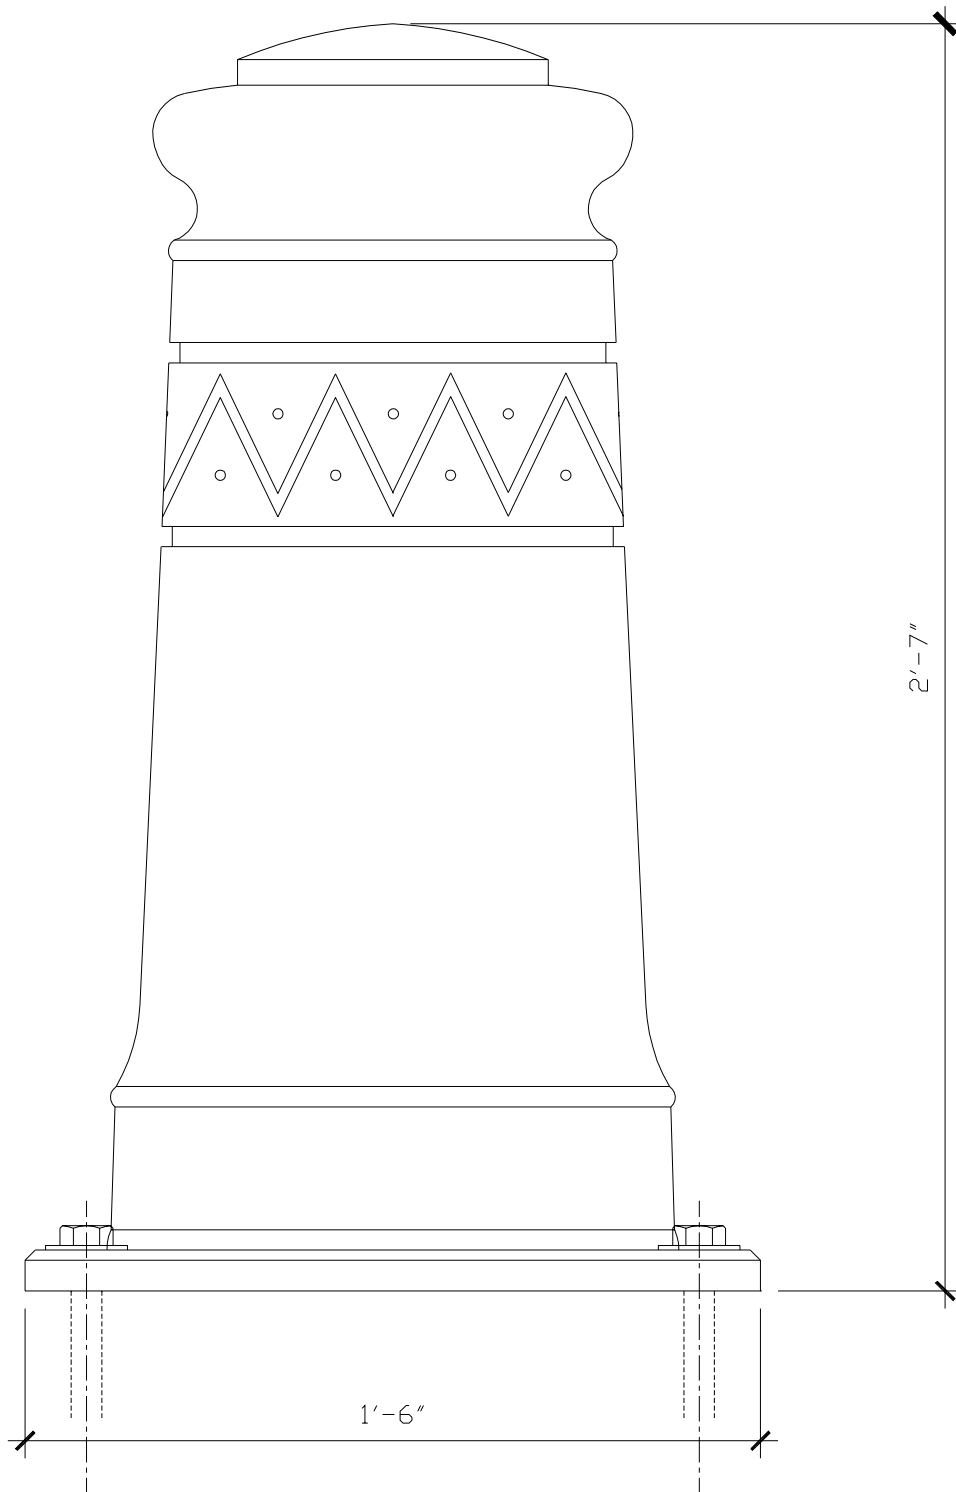

RECOMMENDED MATERIALS

IRON
ALUMINUM
BRONZE

FINISHES

PAINTED
PAINTED, ANTIQUED
PATINA, BRUSHED, HAND RUBBED