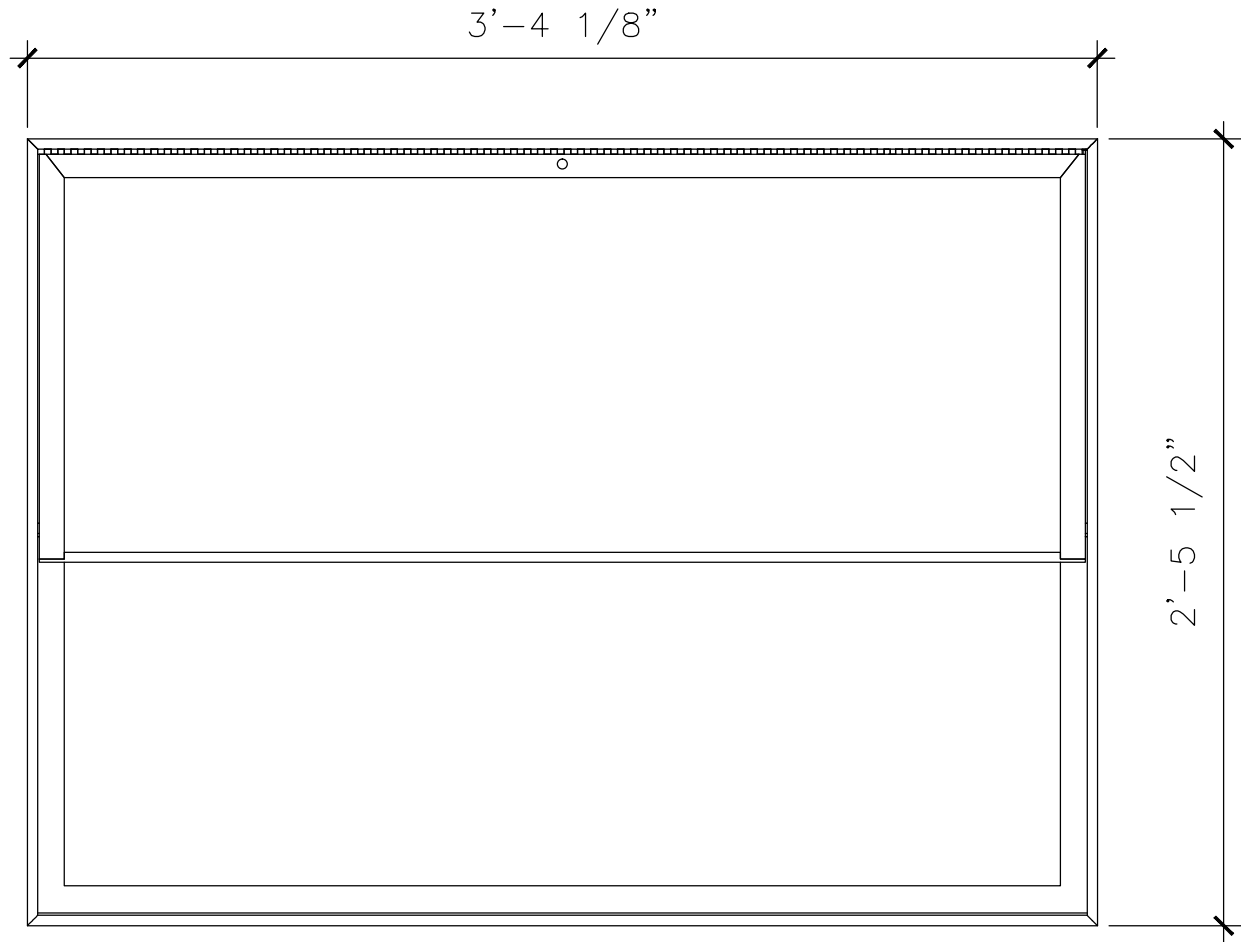

WHEELHOUSE WINDOW

MS063

RECOMMENDED MATERIALS
IRON, ALUMINUM, BRONZE

FINISHES
PAINTED, ANTIQUED, PATINA, BRUSHED, HAND RUBBED