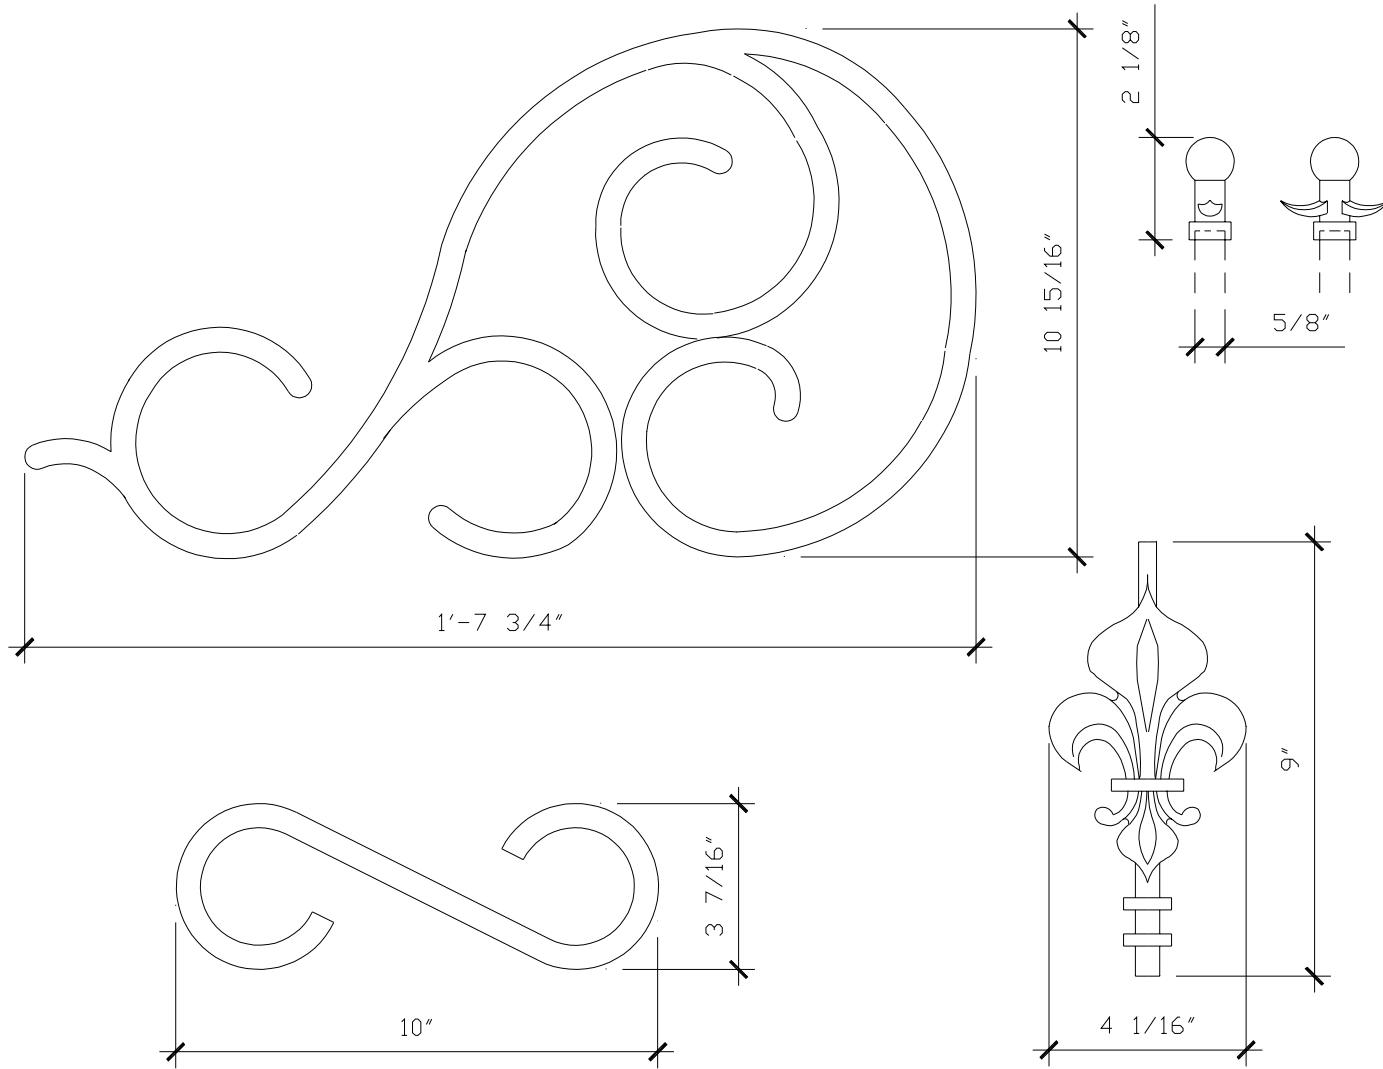

GATE COMPONENTS

MS027

RECOMMENDED MATERIALS

ALUMINUM
BRONZE

FINISHES

PAINTED, ANTIQUED
PATINA, BRUSHED, HAND RUBBED