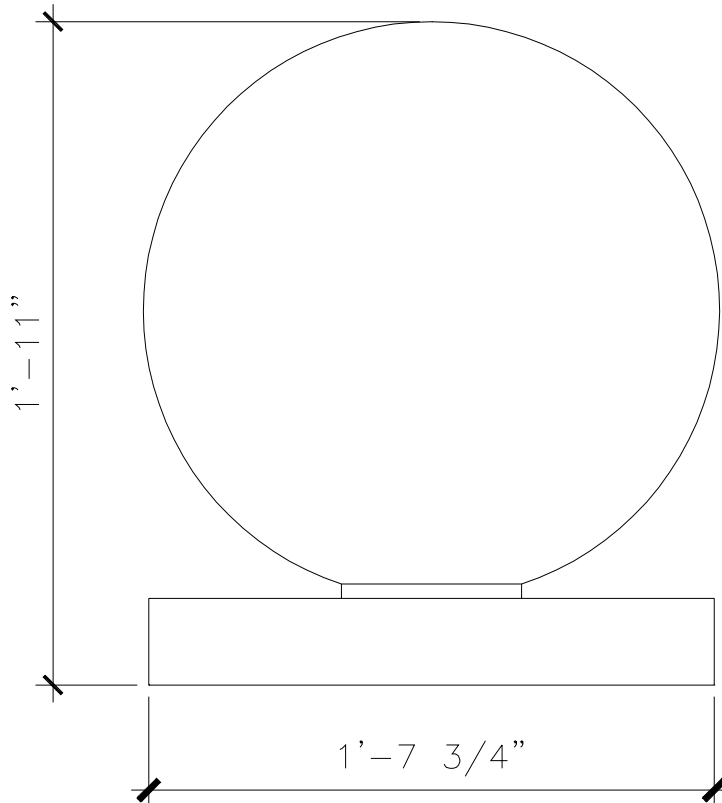

RECOMMENDED MATERIALS

IRON
ALUMINUM
BRONZE

FINISHES

PAINTED
PAINTED, ANTIQUED
PATINA, BRUSHED, HAND RUBBED