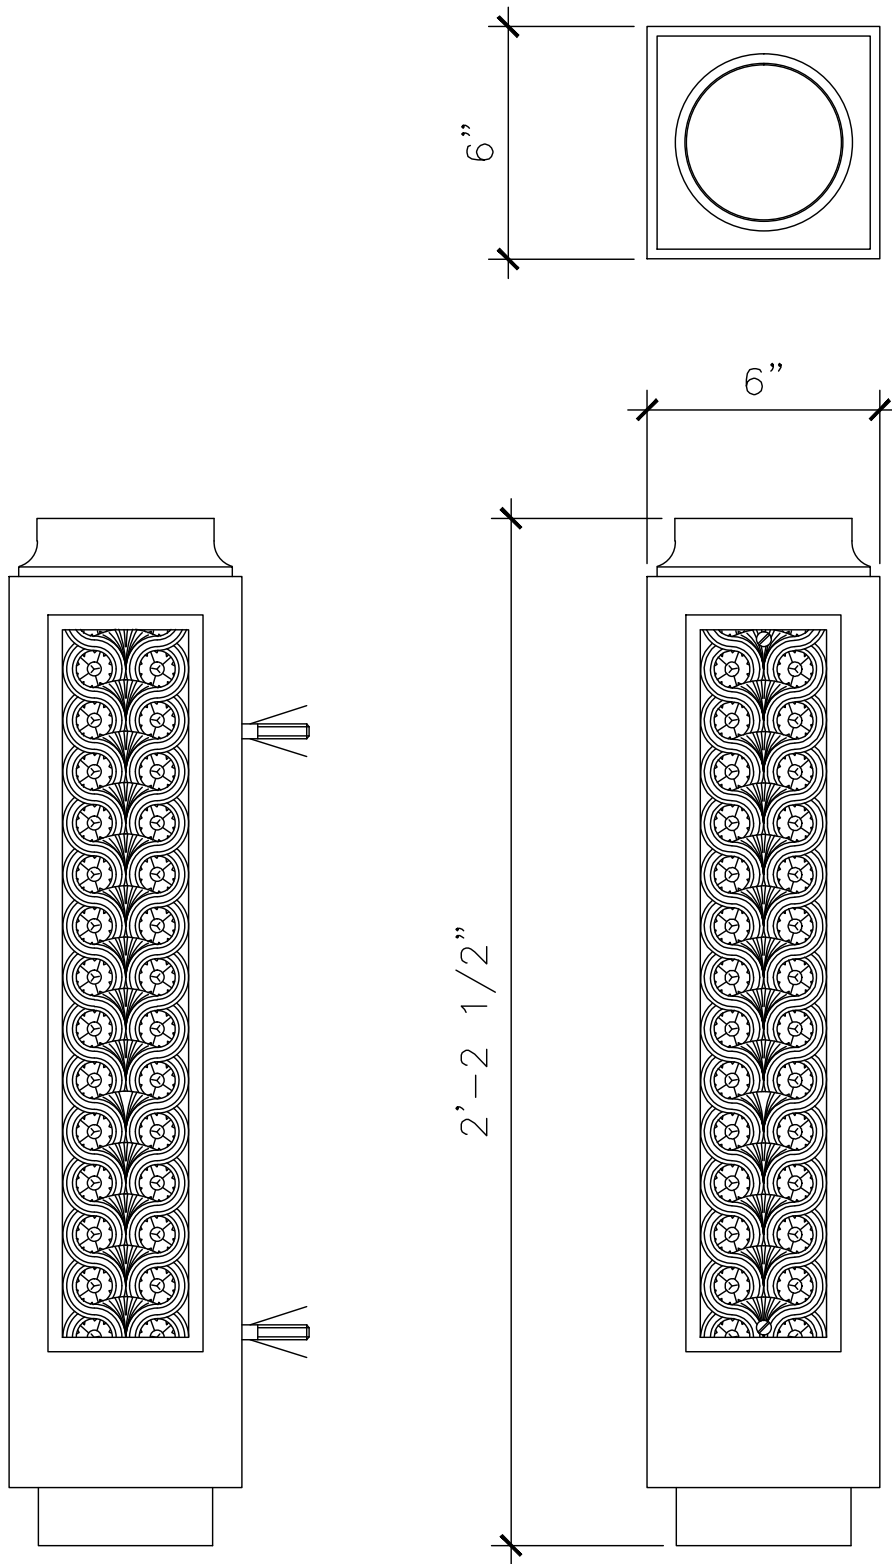

DOWNSPOUT BOOT

MS069

RECOMMENDED MATERIALS
ALUMINUM, BRONZE

FINISHES
PAINTED, ANTIQUED, PATINA, BRUSHED, HAND RUBBED