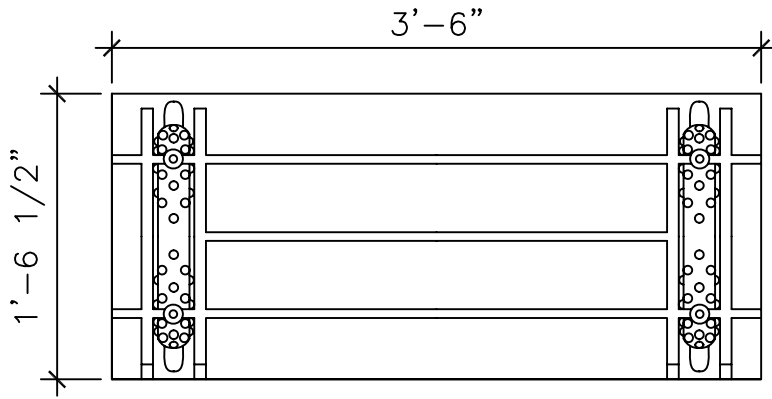

SIDE TABLE

MS005

RECOMMENDED MATERIALS
PAINTED, PATINA, BRUSHED

FINISHES
BRONZE, BRONZE/STEEL