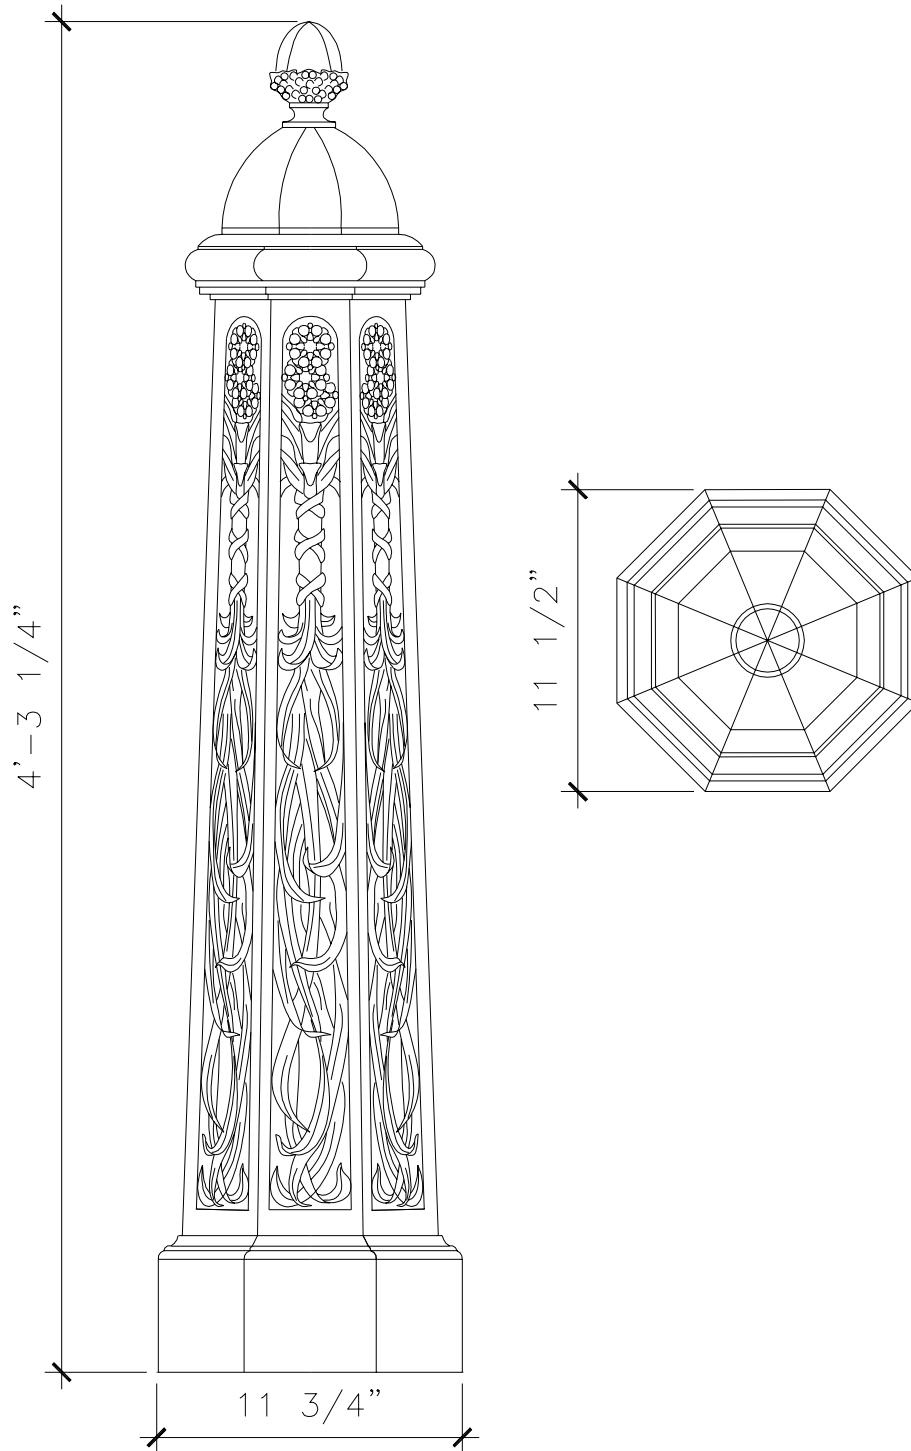

NEWEL POST

MS006

RECOMMENDED MATERIALS

ALUMINUM
BRONZE

FINISHES

PAINTED, ANTIQUED
PATINA, BRUSHED, HAND RUBBED