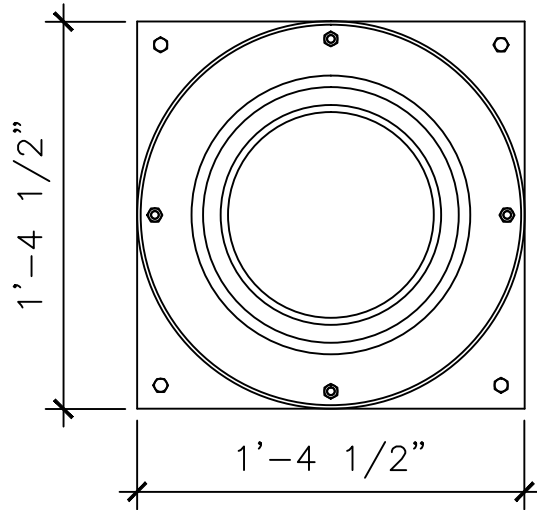

RECOMMENDED MATERIALS
ALUMINUM, BRONZE

FINISHES
PAINTED, ANTIQUED, PATINA, BRUSHED, HAND RUBBED