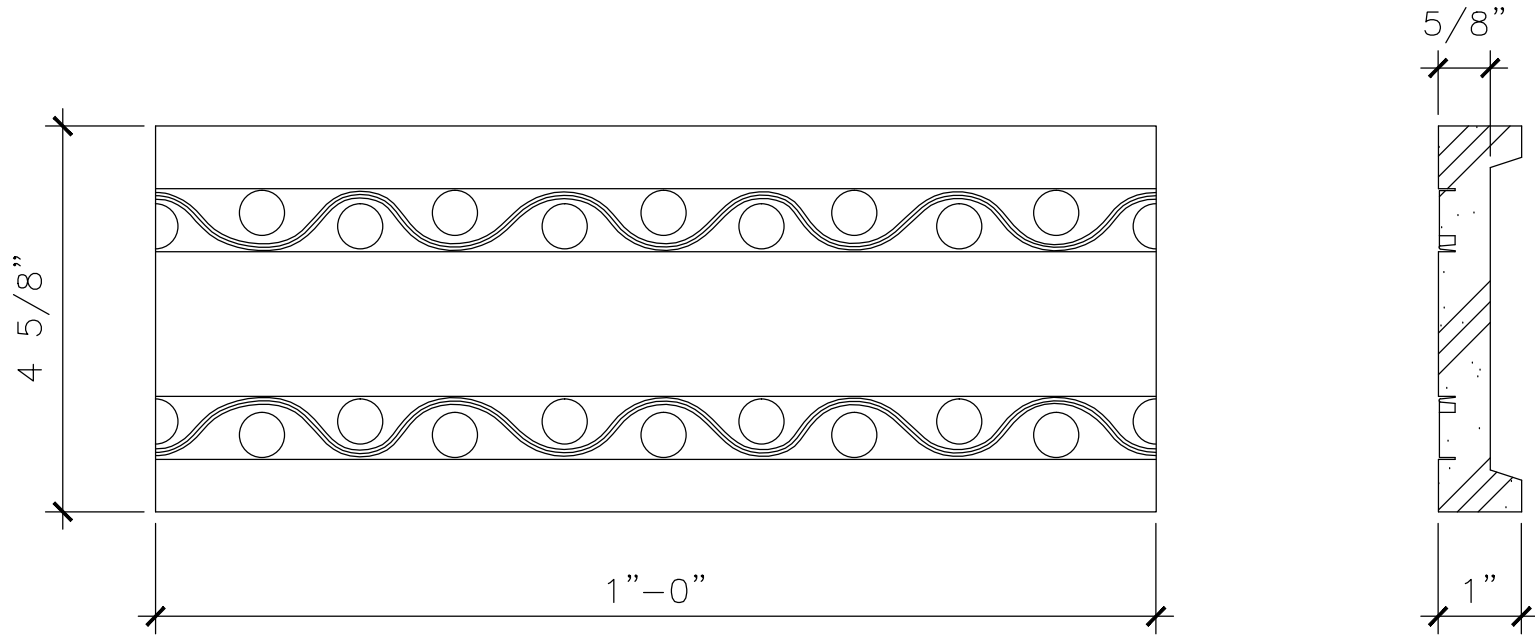

TRIM MOLDING

MS064

RECOMMENDED MATERIALS
IRON, ALUMINUM, BRONZE

FINISHES
PAINTED, ANTIQUED, PATINA, BRUSHED, HAND RUBBED