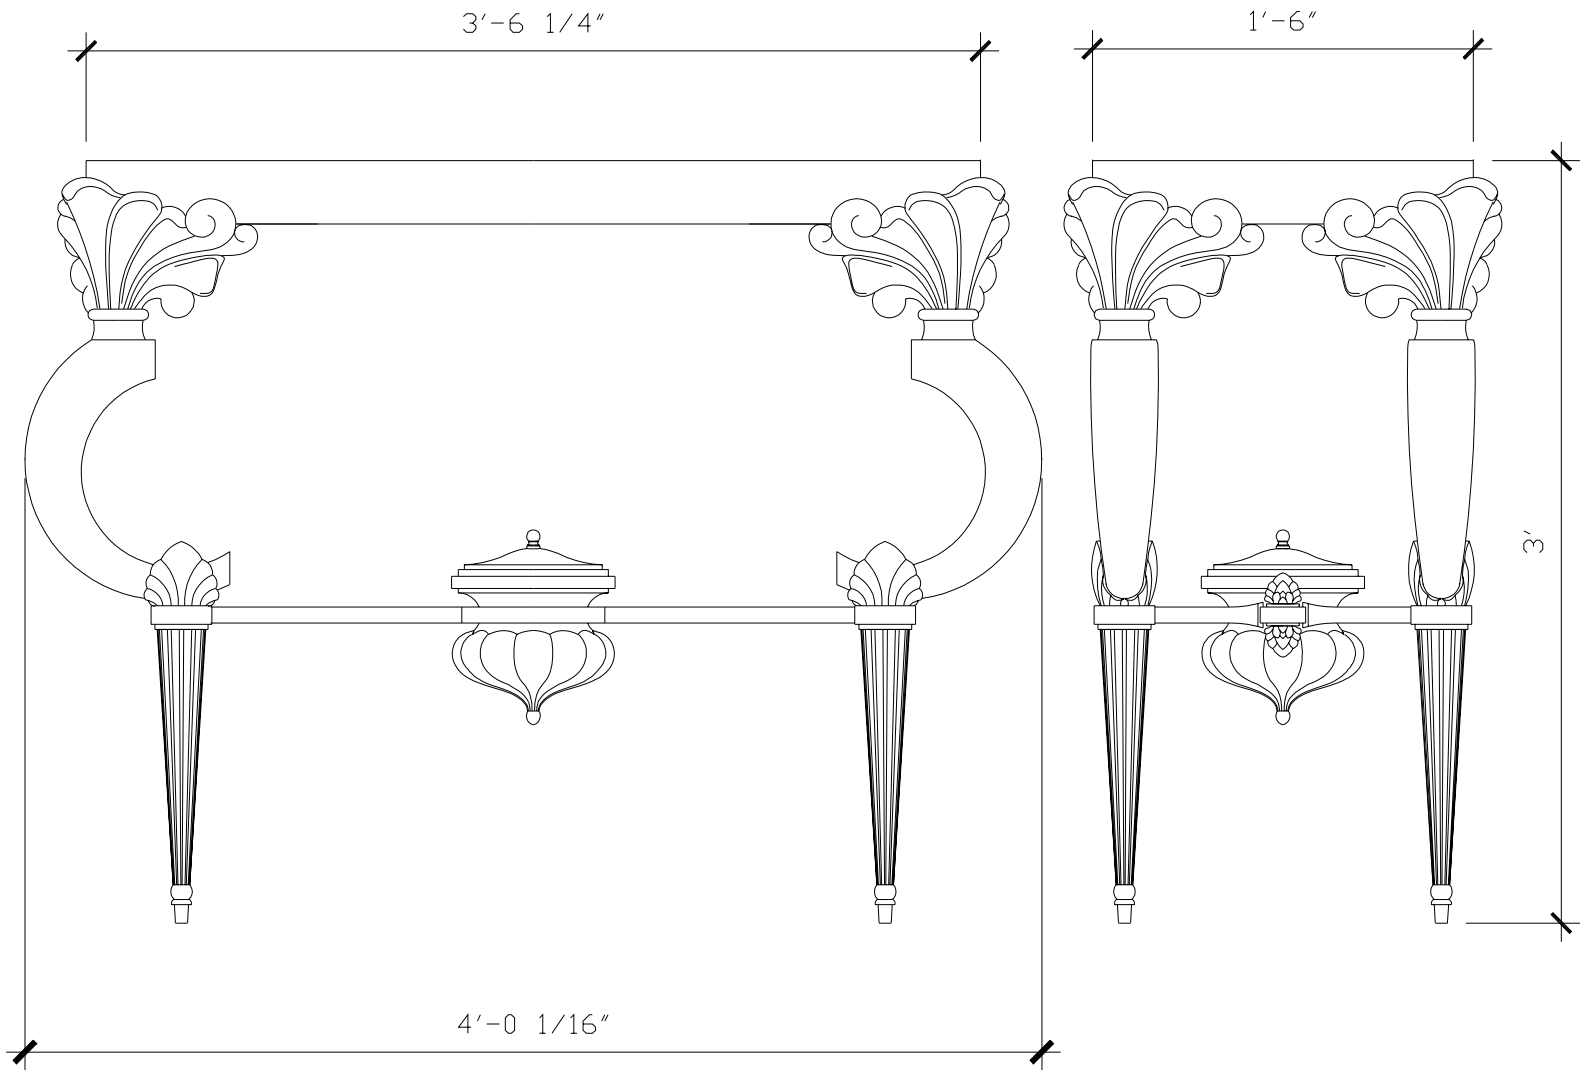

ORNAMENTAL FURNITURE

MS028

RECOMMENDED MATERIALS

FINISHES

BRONZE

PATINA, BRUSHED, HAND RUBBED