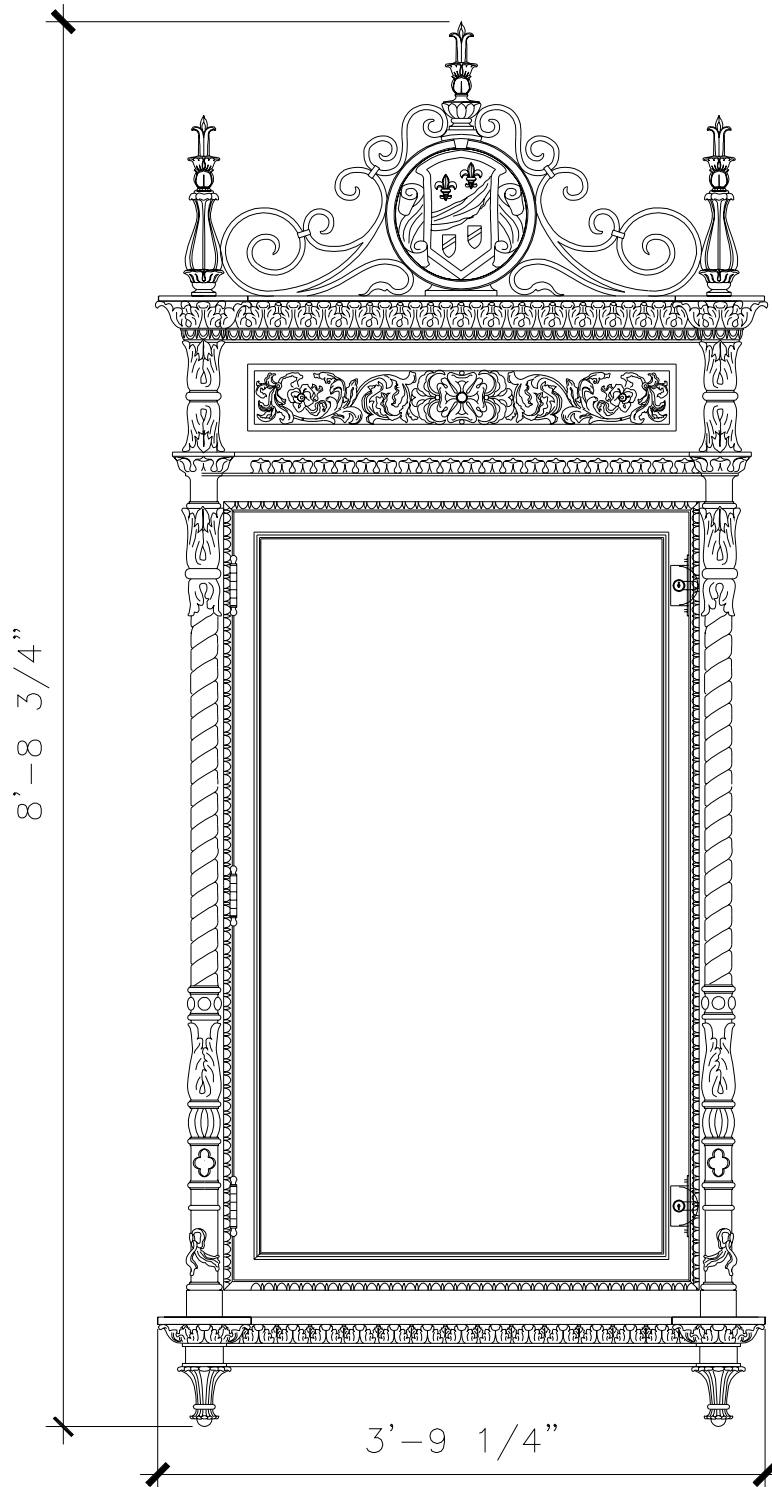

RECOMMENDED MATERIALS

ALUMINUM
BRONZE

FINISHES

PAINTED, ANTIQUED
PAINTED, BRUSHED, HAND RUBBED