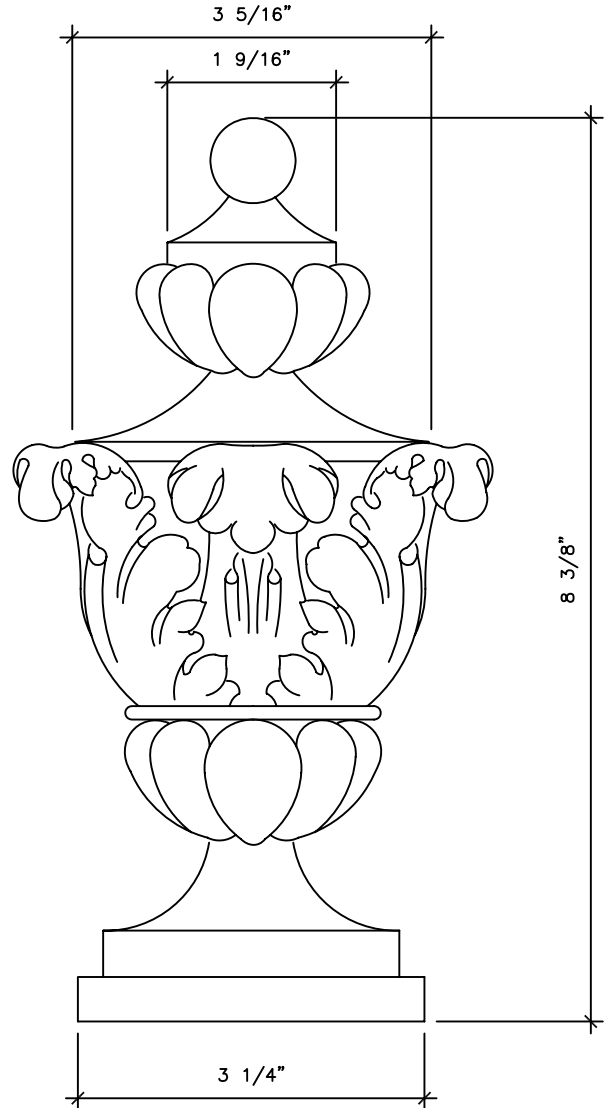

RECOMMENDED MATERIALS
PAINTED, PATINA, BRUSHED

FINISHES
ALUMINIUM, BRONZE, IRON