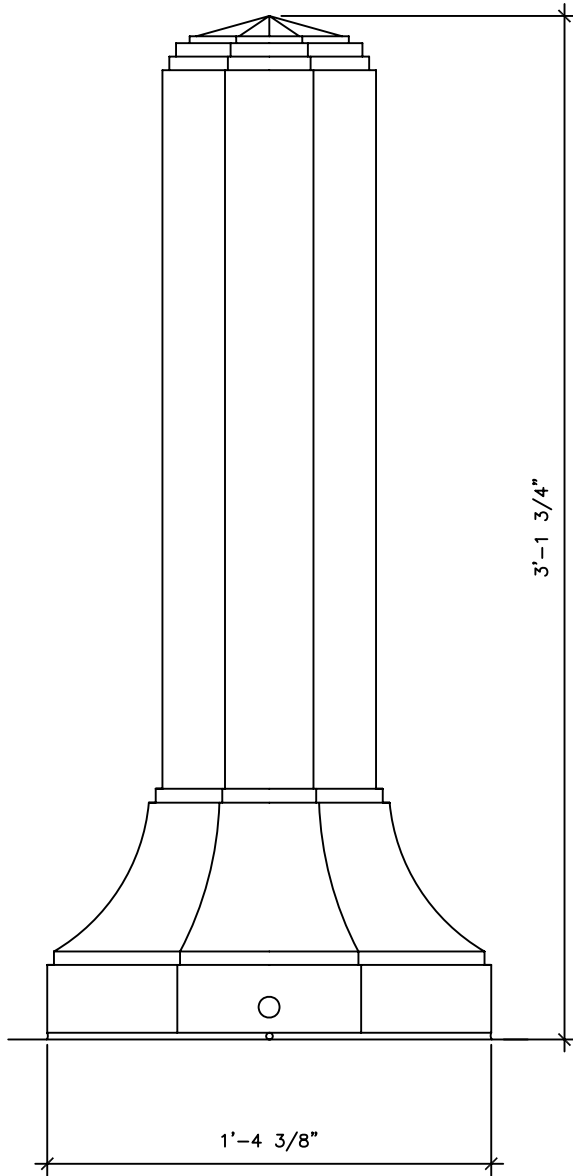

RECOMMENDED MATERIALS
IRON, ALUMINUM, BRONZE

FINISHES
PAINTED, ANTIQUED, PATINA, BRUSHED, HAND RUBBED

®