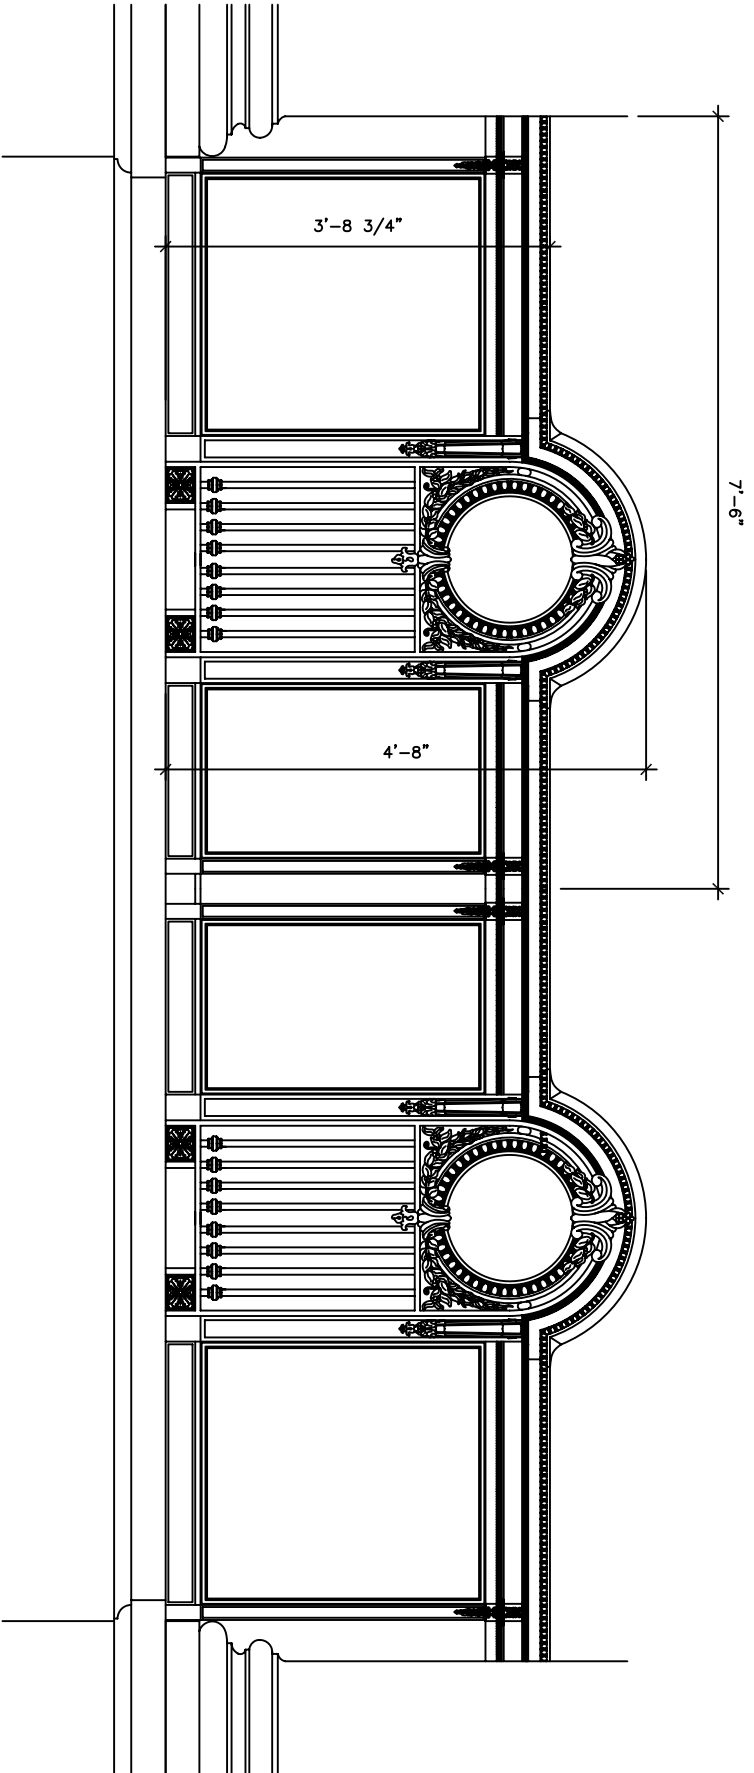

®

POOL LADDER

MS051

RECOMMENDED MATERIALS
ALUMINUM, BRONZE

FINISHES
PAINTED, ANTIQUED, PATINA, BRUSHED, HAND RUBBED

®

TELLER WINDOW

MS053