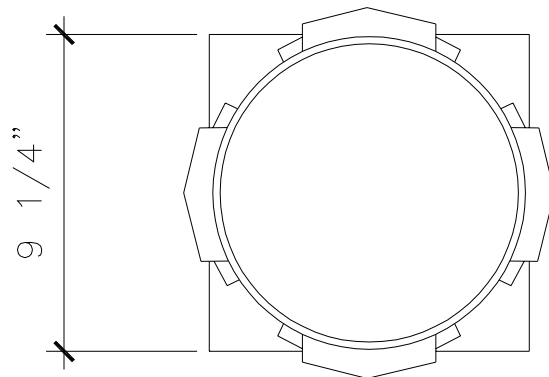

BOTTOM VIEW

RECOMMENDED MATERIALS

IRON
ALUMINUM
BRONZE

FINISHES

PAINTED
PAINTED, ANTIQUED
PATINA, BRUSHED, HAND RUBBED