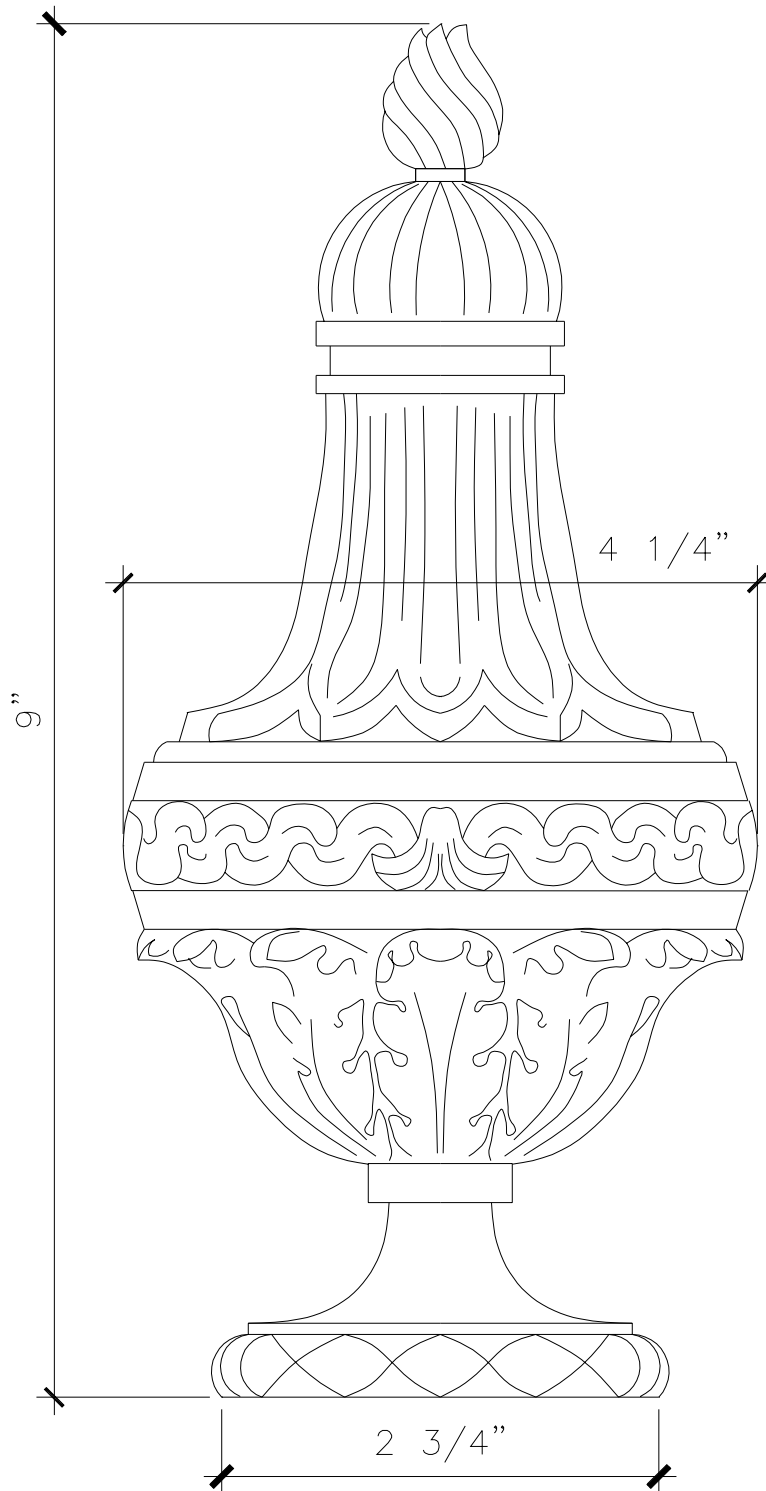

RECOMMENDED MATERIALS

ALUMINUM
BRONZE

FINISHES

PAINTED, ANTIQUED
PAINTED, BRUSHED, HAND RUBBED