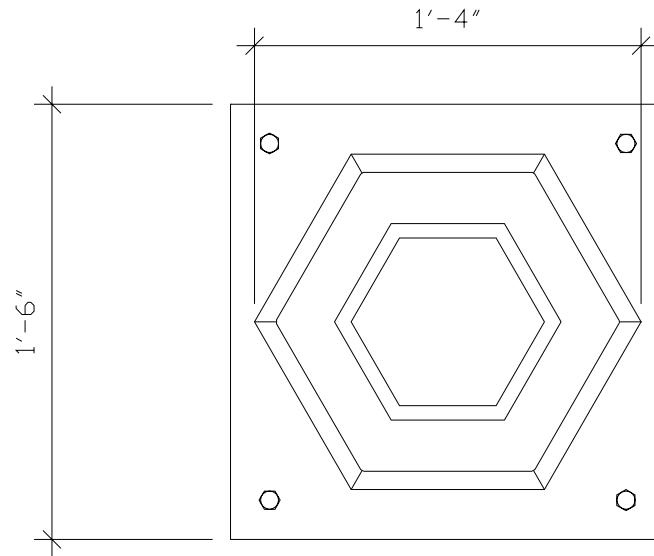

STANDARD ORNAMENTAL BOLLARD

MS025C

RECOMMENDED MATERIALS

IRON
ALUMINUM
BRONZE

FINISHES

PAINTED
PAINTED, ANTIQUED
PATINA, BRUSHED, HAND RUBBED