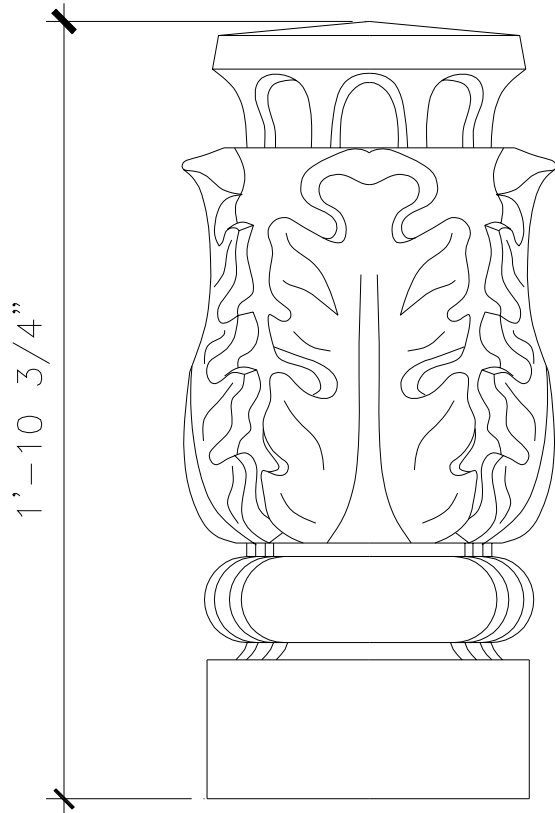

TOP FINIAL

BOTTOM VIEW

RECOMMENDED MATERIALS

IRON
ALUMINUM
BRONZE

FINISHES

PAINTED
PAINTED, ANTIQUED
PATINA, BRUSHED, HAND RUBBED