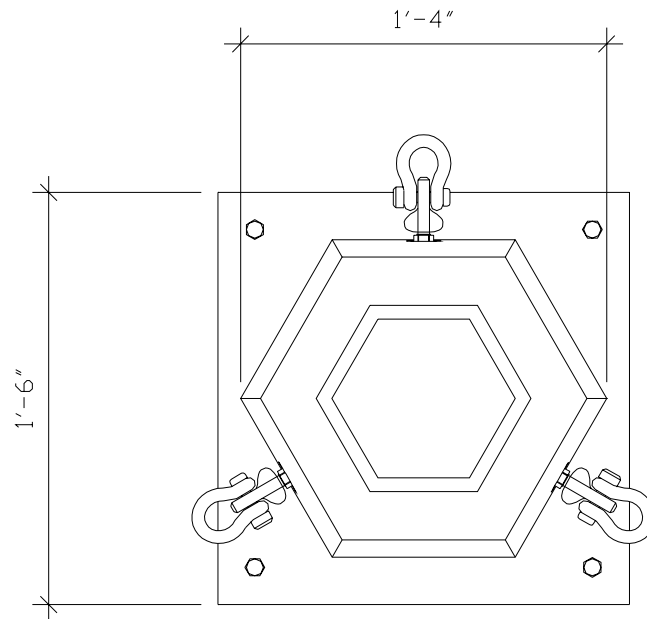

REMOVABLE ORNAMENTAL BOLLARD

MS025A

RECOMMENDED MATERIALS

IRON
ALUMINUM
BRONZE

FINISHES

PAINTED
PAINTED, ANTIQUED
PATINA, BRUSHED, HAND RUBBED