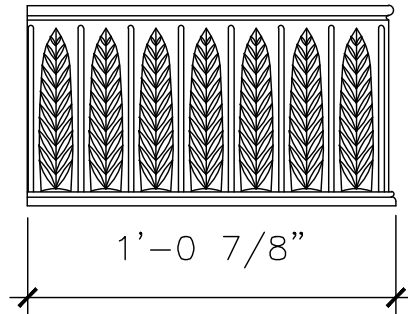

FINISHES
PAINTED, ANTIQUED, PATINA, BRUSHED, HAND RUBBED

DOWNSPOUT BOOT

MS069A

RECOMMENDED MATERIALS
ALUMINUM, BRONZE

FINISHES
PAINTED, ANTIQUED, PATINA, BRUSHED, HAND RUBBED

BRONZE PLANTER

MS070

RECOMMENDED MATERIALS