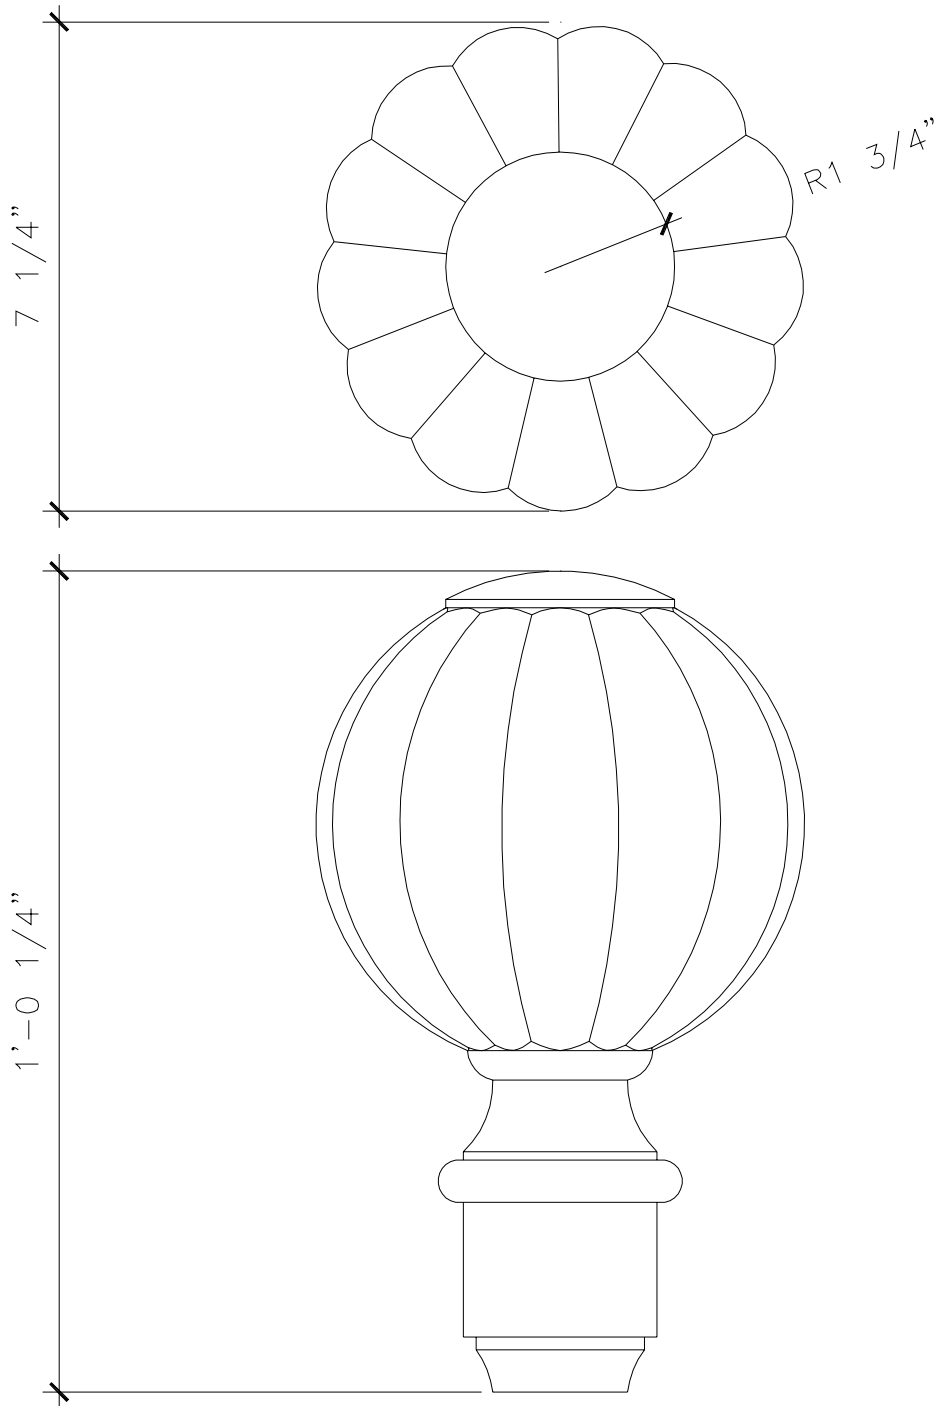

RECOMMENDED MATERIALS

IRON
ALUMINUM
BRONZE

FINISHES

PAINTED
PAINTED, ANTIQUED
PATINA, BRUSHED, HAND RUBBED