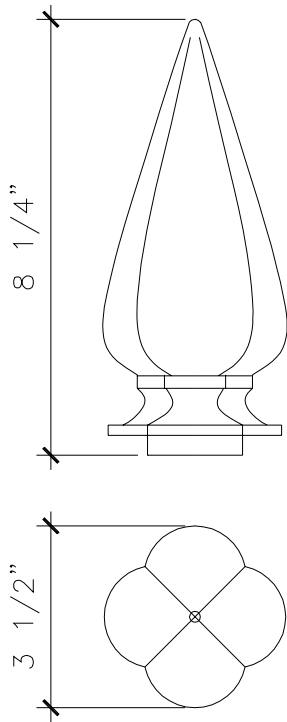

A. SPEAR FINIAL