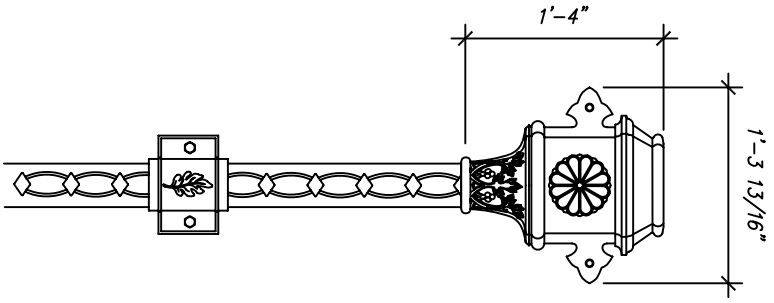

RAIN GUTTERS

MS056 A-E

A