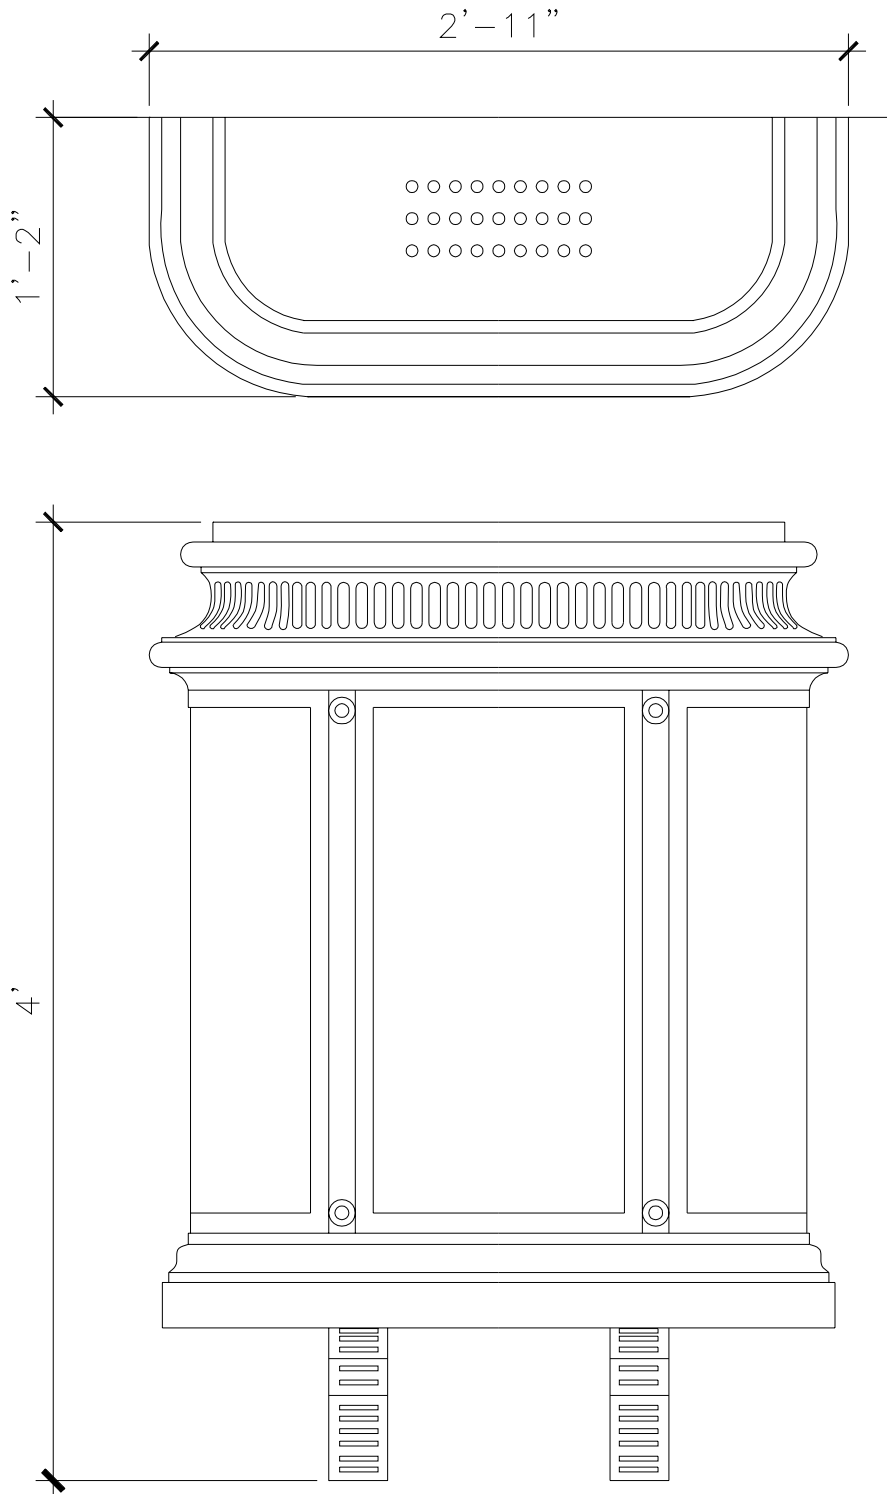

RECOMMENDED MATERIALS

ALUMINUM
BRONZE

FINISHES

PAINTED, ANTIQUED
PATINA, BRUSHED, HAND RUBBED