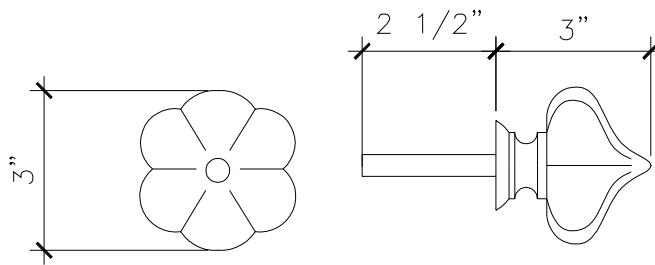

D. ROSETTE KNOB

RECOMMENDED MATERIALS

IRON
ALUMINUM
BRONZE

FINISHES

PAINTED
PAINTED, ANTIQUED
PATINA, BRUSHED, HAND RUBBED

®