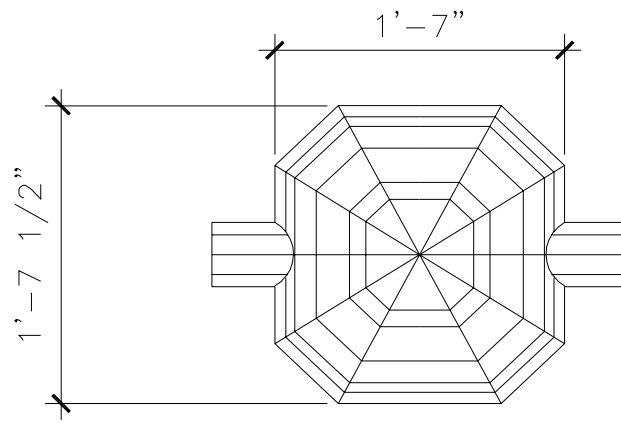

RECOMMENDED MATERIALS

- IRON
- ALUMINUM
- BRONZE

FINISHES

- PAINTED
- PAINTED, ANTIQUED
- PATINA, BRUSHED, HAND RUBBED