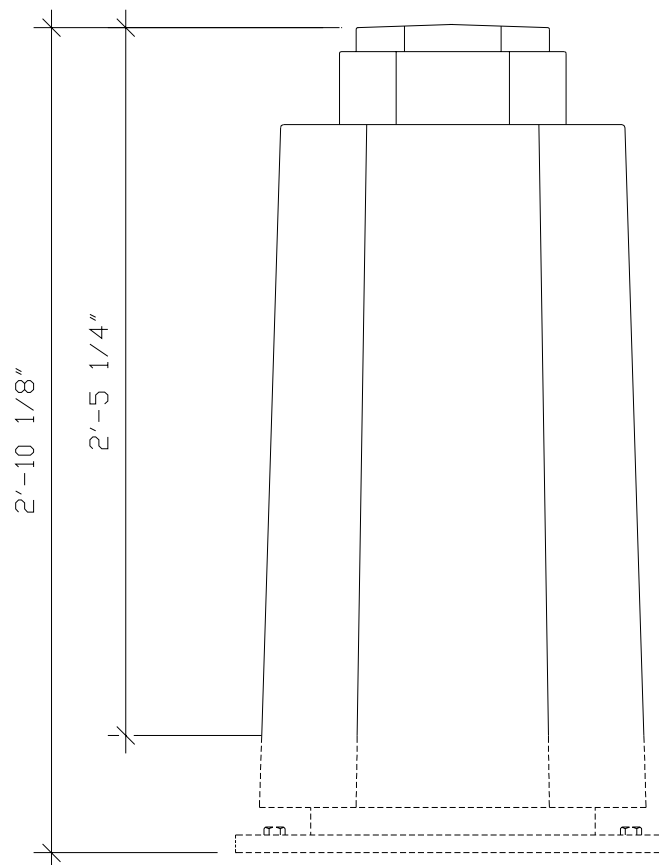

STANDARD ORNAMENTAL BOLLARD

MS025C

RECOMMENDED MATERIALS

IRON
ALUMINUM
BRONZE

FINISHES

PAINTED
PAINTED, ANTIQUED
PATINA, BRUSHED, HAND RUBBED