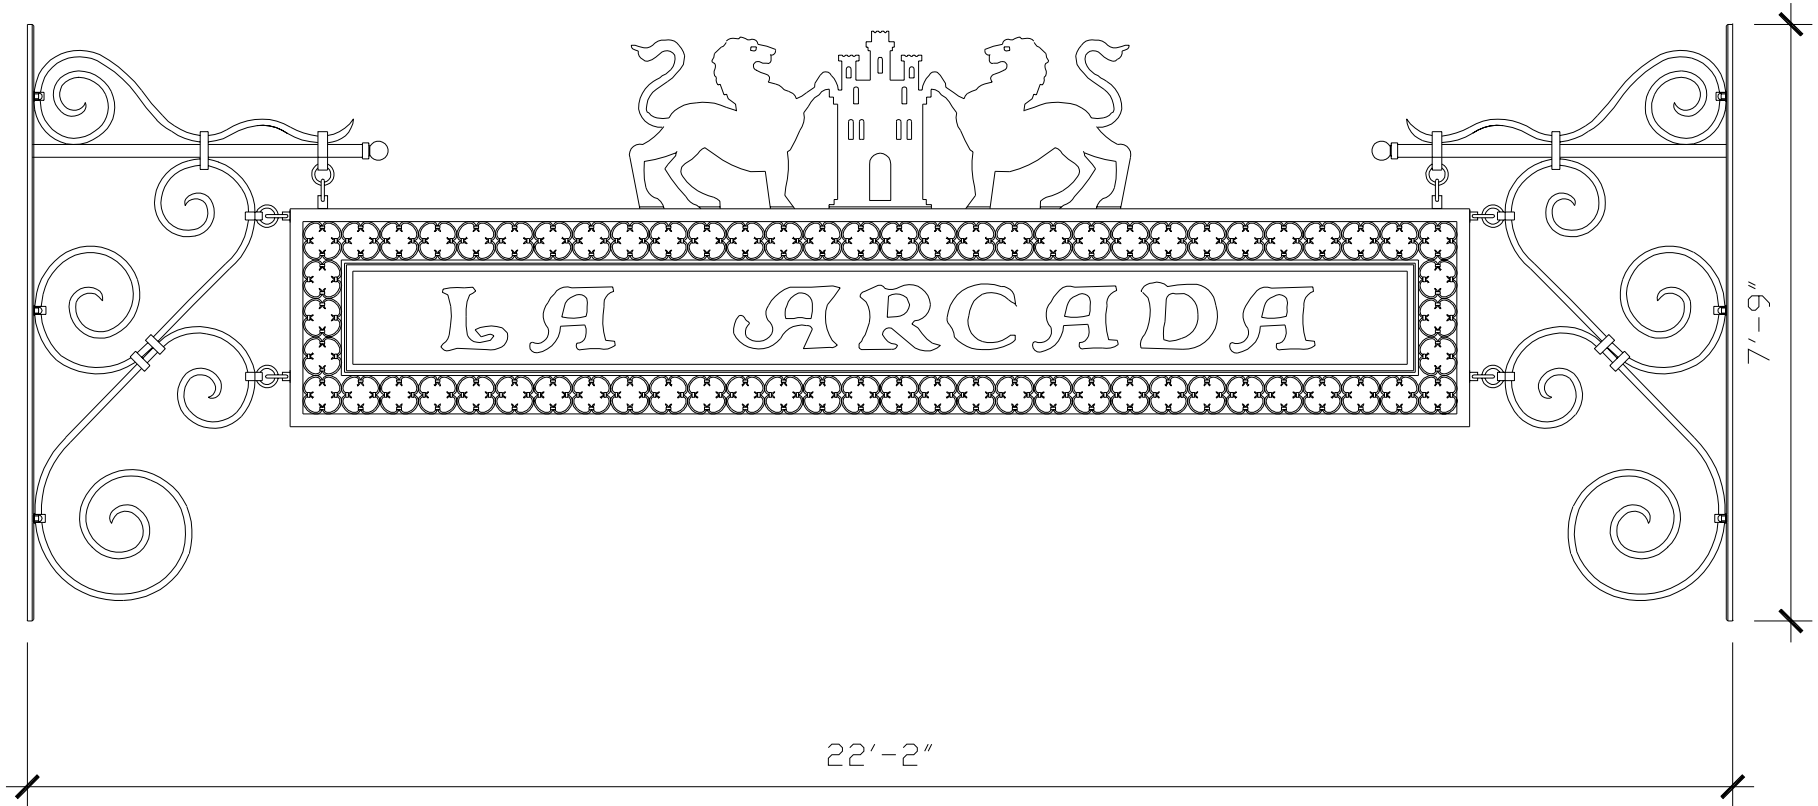

ORNAMENTAL SIGN

MS031

RECOMMENDED MATERIALS

ALUMINUM
BRONZE

FINISHES

PAINTED, ANTIQED
PATINA, BRUSHED, HAND RUBBED