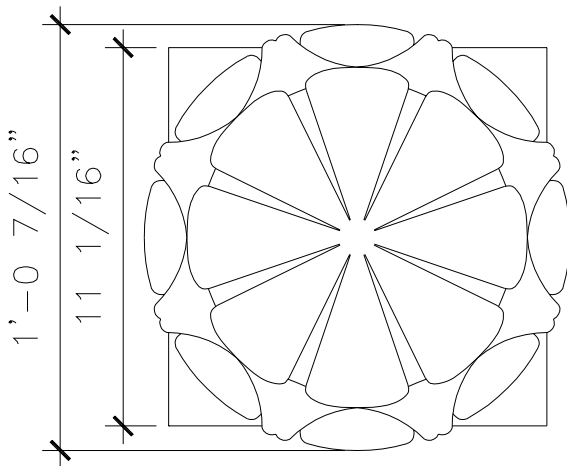

BOTTOM VIEW