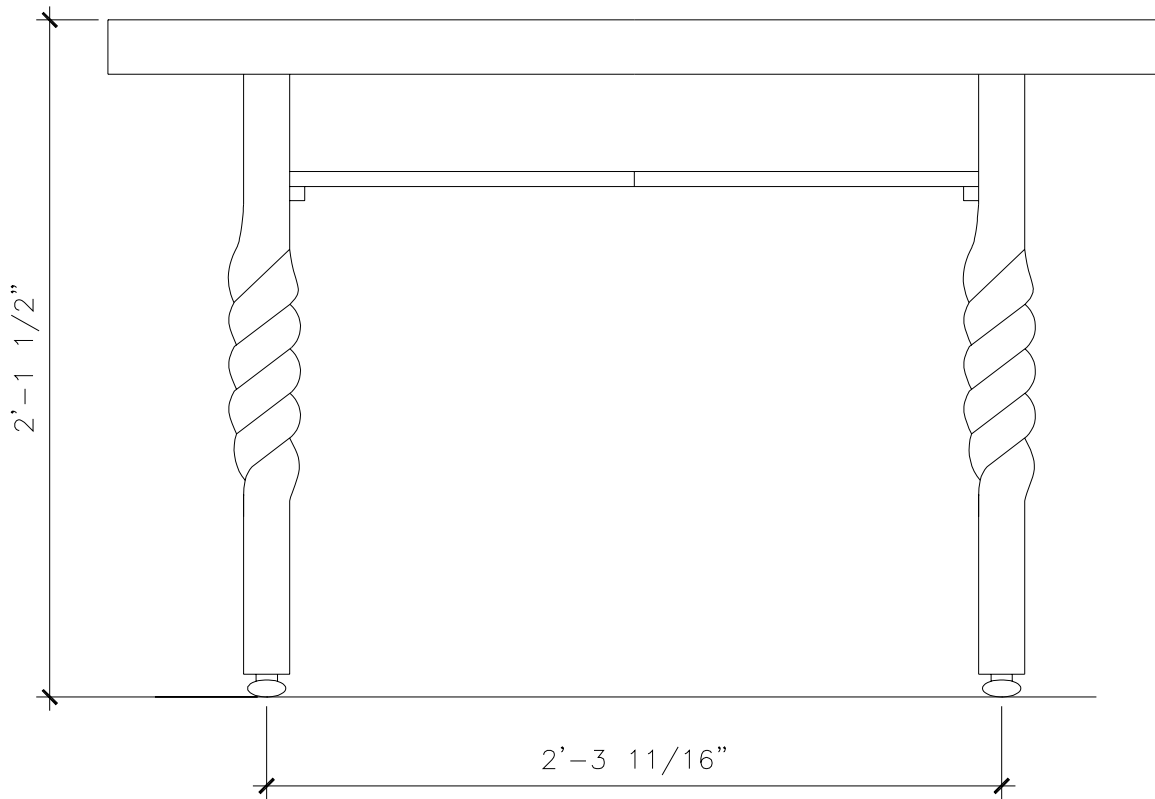

RECOMMENDED MATERIALS

IRON
ALUMINUM
BRONZE

FINISHES

PAINTED
PAINTED, ANTIQUED
PATINA, BRUSHED, HAND RUBBED