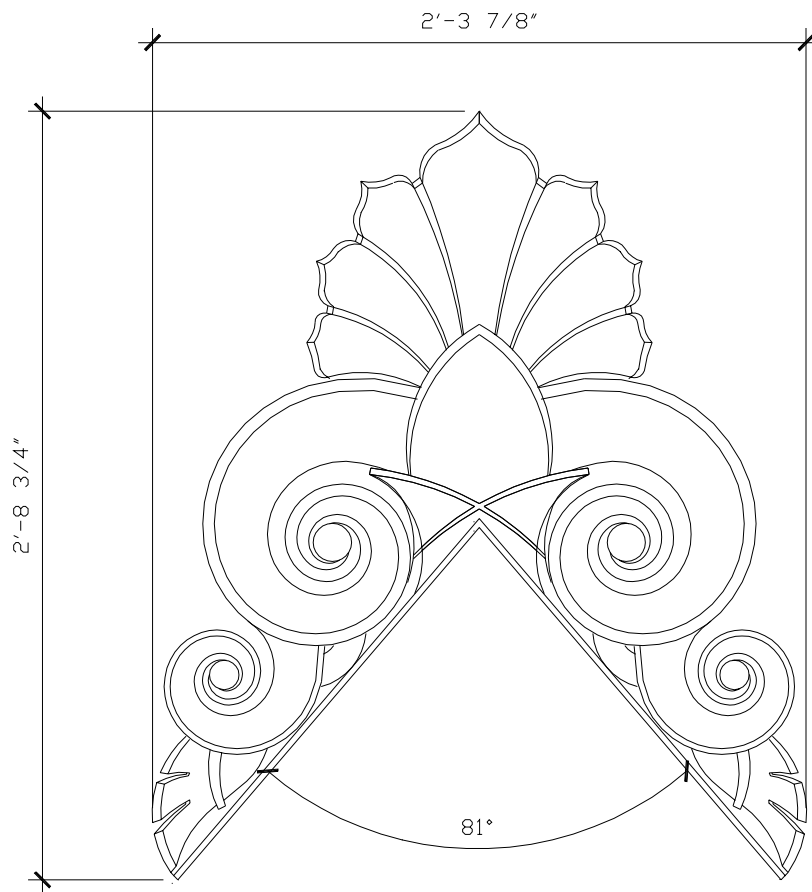

RECOMMENDED MATERIALS

ALUMINUM

FINISHES

PAINTED, ANTIQUED