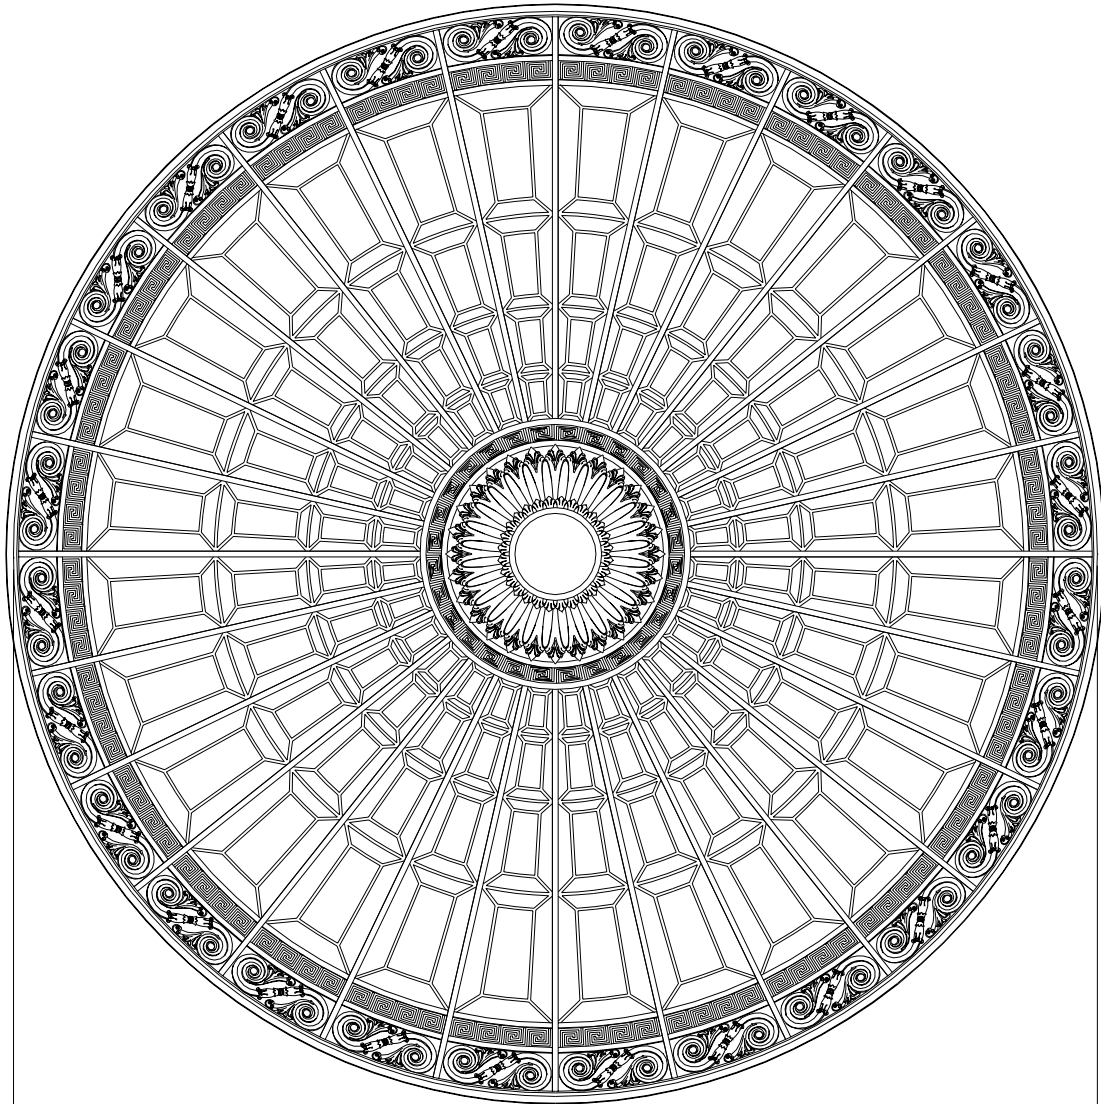

SKYLIGHT

SL003

RECOMMENDED MATERIALS

ALUMINUM  
BRONZE

FINISHES

PAINTED, ANTIQUED  
PATINA, BRUSHED, HAND RUBBED

11'-8 3/8"

1'-8 13/16"