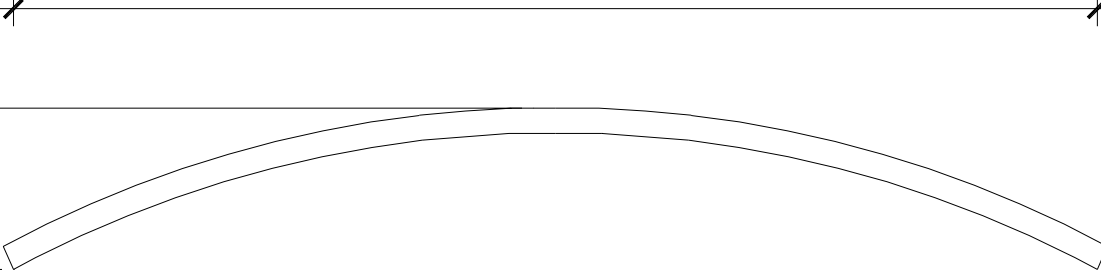

SKYLIGHT

SL003

RECOMMENDED MATERIALS

ALUMINUM  
BRONZE

FINISHES

PAINTED, ANTIQUED  
PATINA, BRUSHED, HAND RUBBED

11'-8 3/8"

1'-8 13/16"

RECOMMENDED MATERIALS

ALUMINUM  
BRONZE

FINISHES

PAINTED, ANTIQUED  
PATINA, BRUSHED, HAND RUBBED

4' - 10 1/2"

4' - 10 1/2"

RECOMMENDED MATERIALS

ALUMINUM  
BRONZE