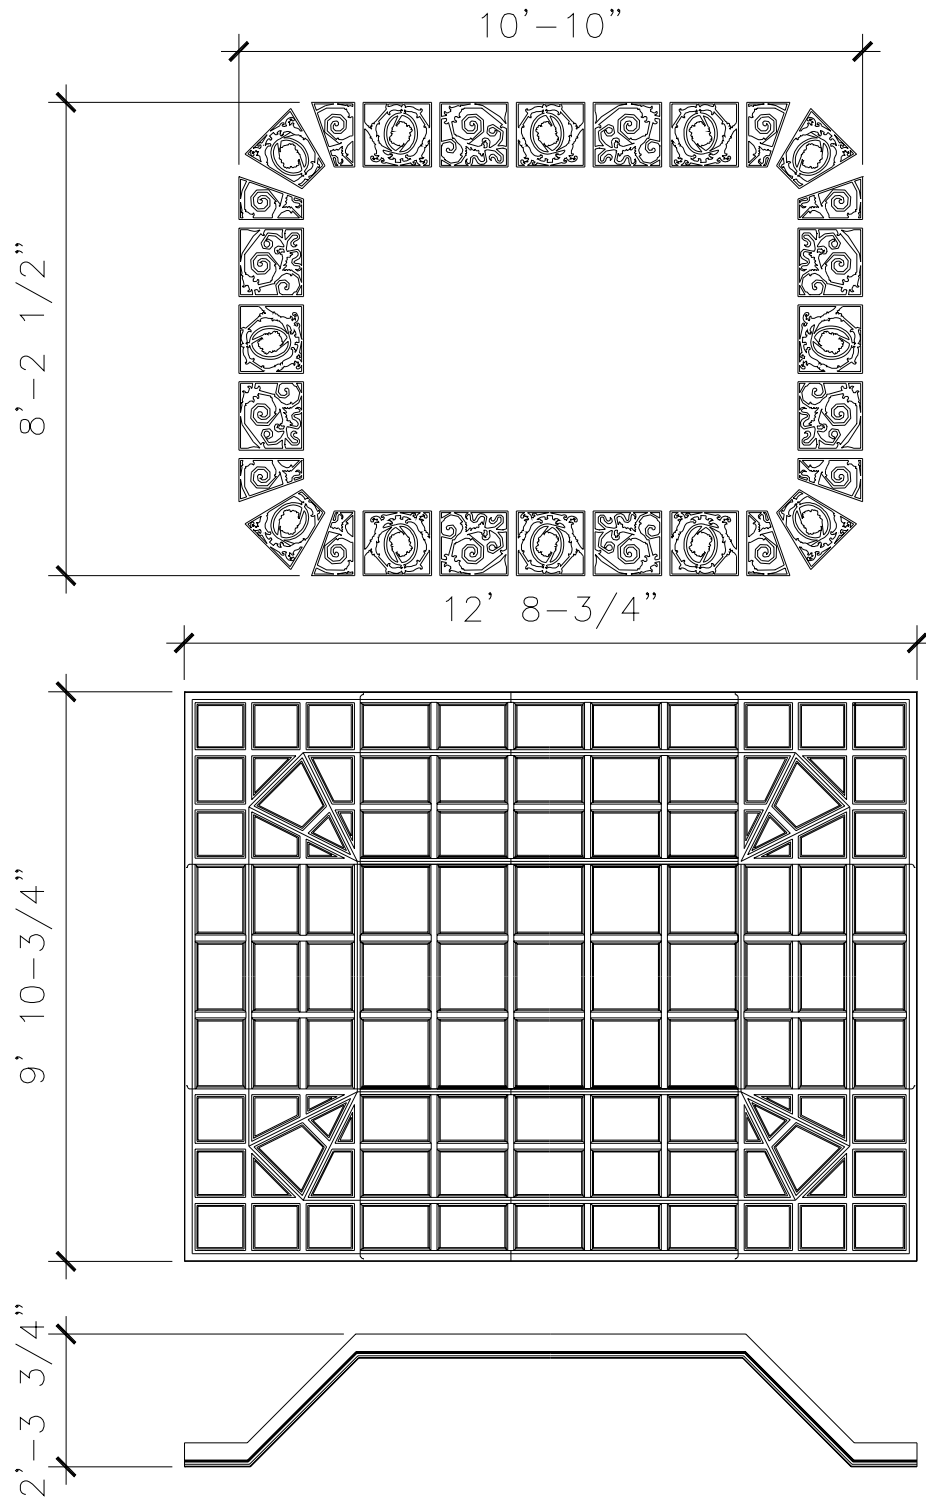

RECOMMENDED MATERIALS

ALUMINUM
BRONZE

FINISHES

PAINTED, ANTIQUED
PATINA, BRUSHED, HAND RUBBED