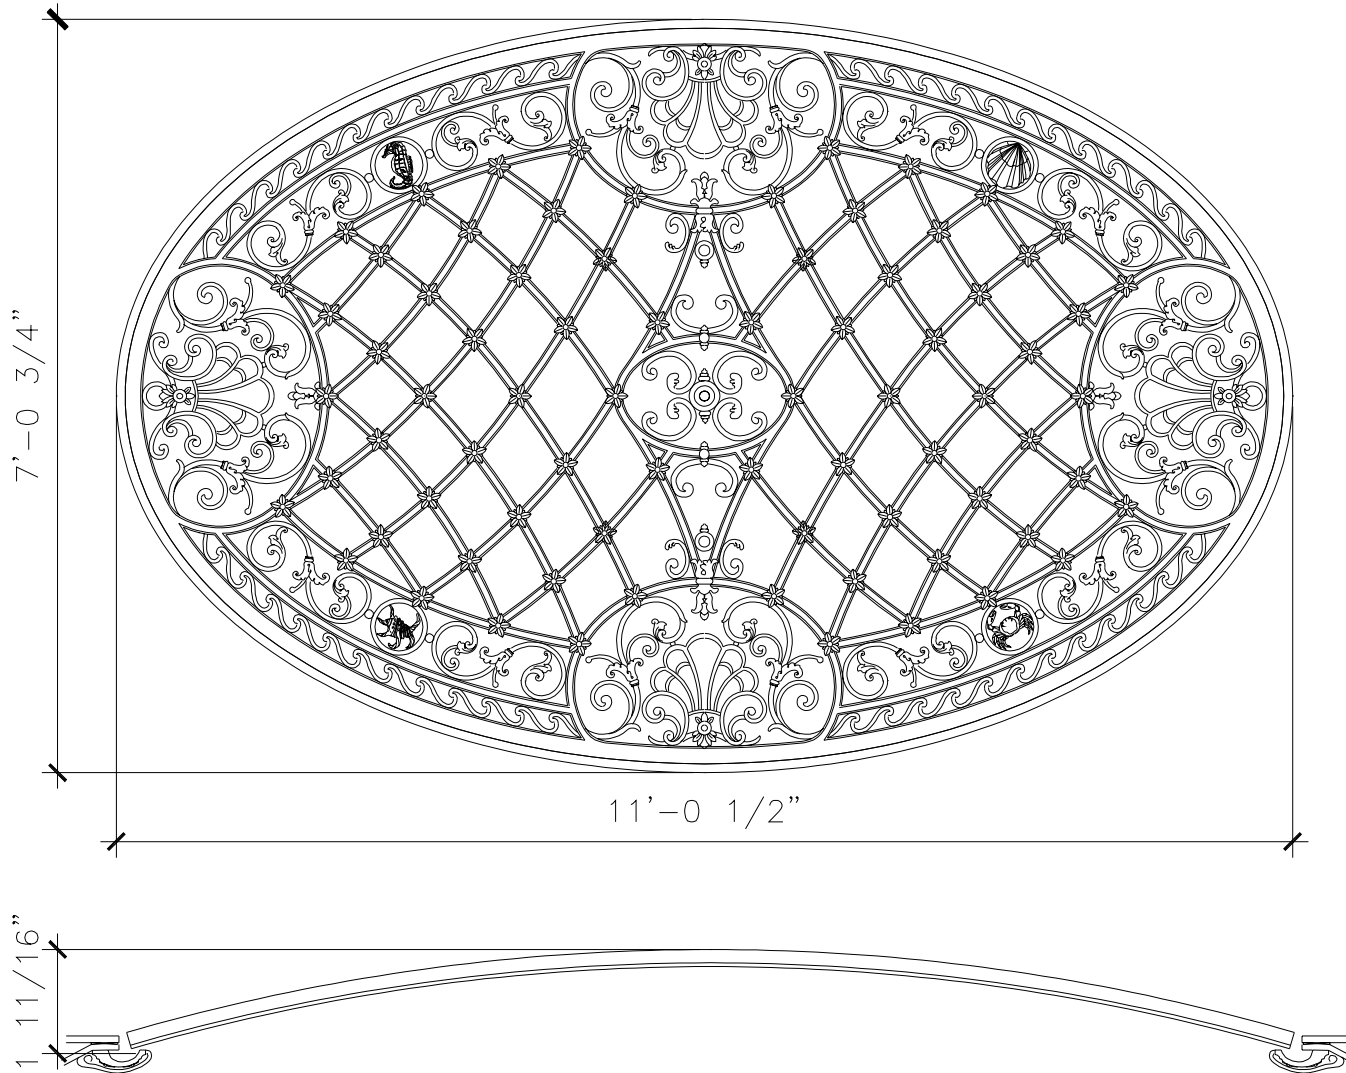

SKYLIGHT

SL003

RECOMMENDED MATERIALS

ALUMINUM  
BRONZE

FINISHES

PAINTED, ANTIQUED  
PATINA, BRUSHED, HAND RUBBED

11'-8 3/8"

1'-8 13/16"

RECOMMENDED MATERIALS

ALUMINUM  
BRONZE

FINISHES

PAINTED, ANTIQUED  
PATINA, BRUSHED, HAND RUBBED

4' - 10 1/2"

4' - 10 1/2"

RECOMMENDED MATERIALS

ALUMINUM  
BRONZE