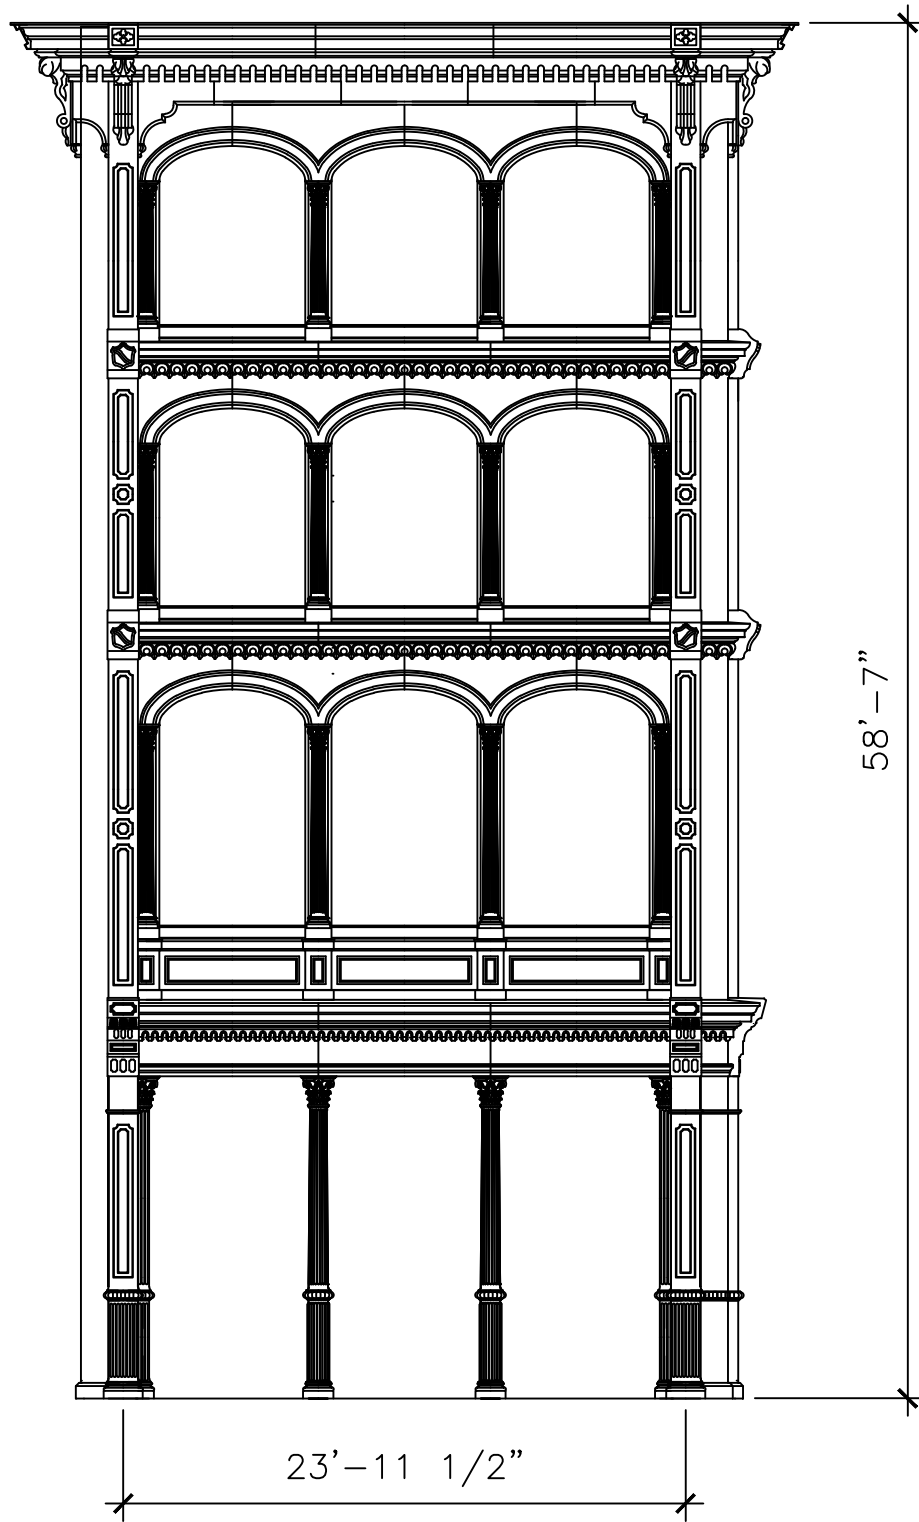

RECOMMENDED MATERIALS
ALUMINUM, BRONZE

FINISHES
PAINTED, ANTIQUED, PATINA, BRUSHED, HAND RUBBED