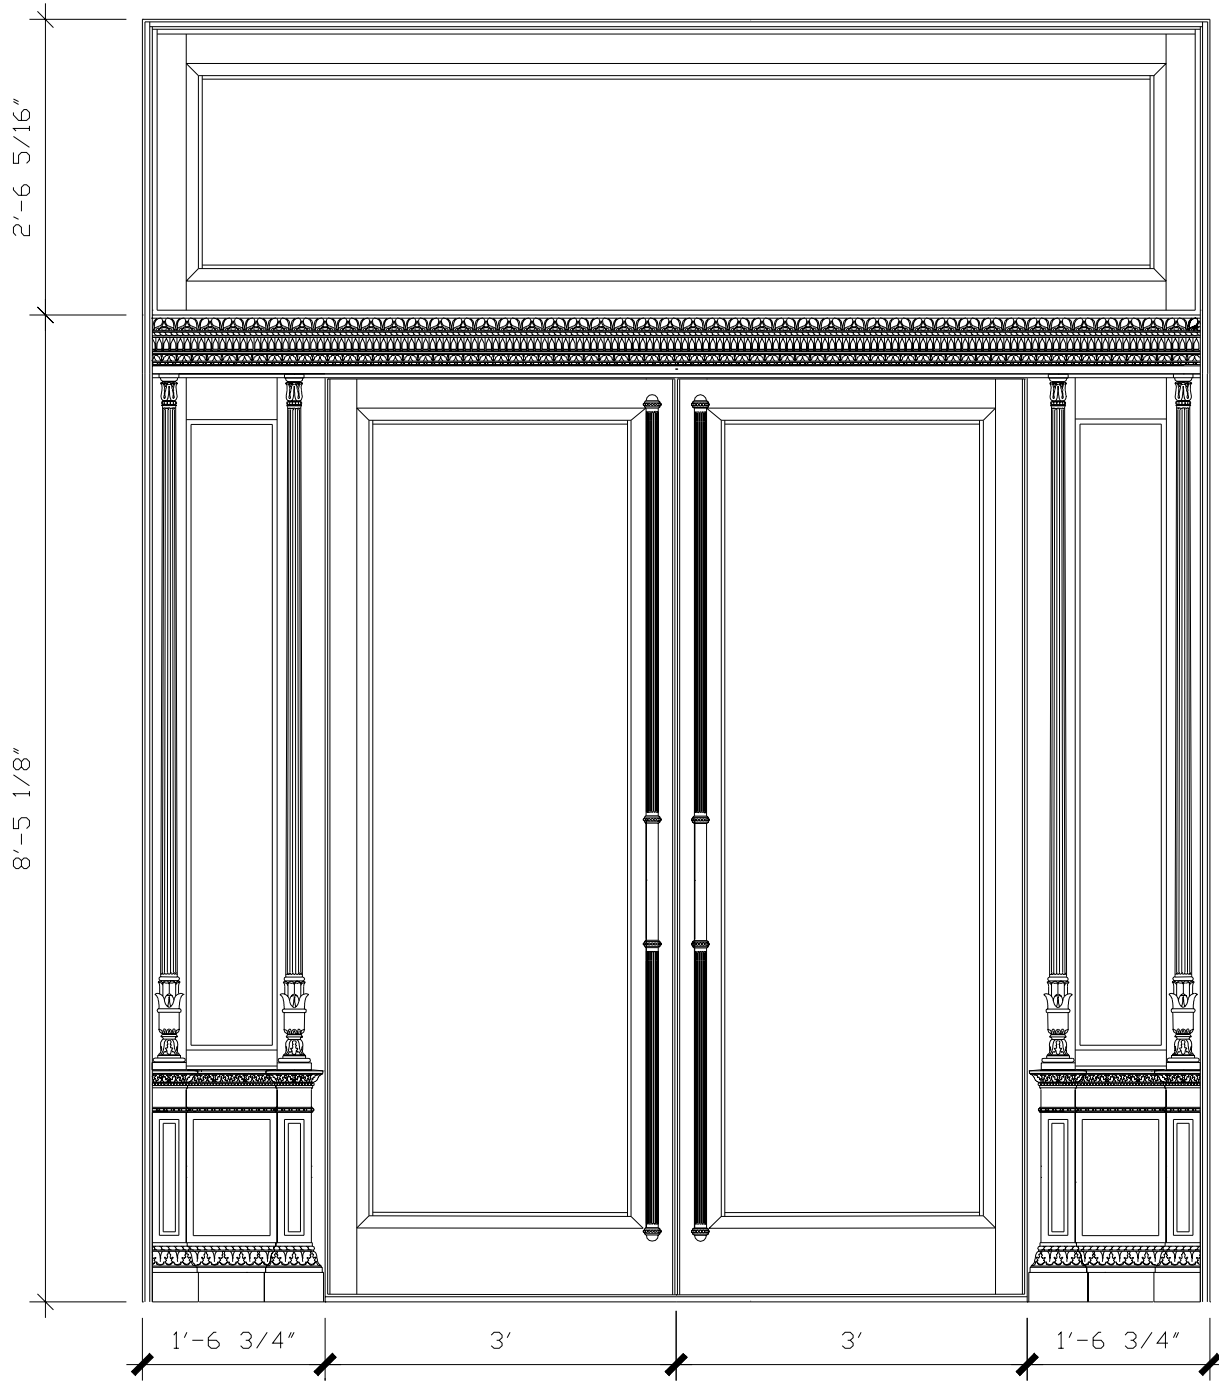

RECOMMENDED MATERIALS

IRON
ALUMINUM

FINISHES

PAINTED
PAINTED, ANTIQUED