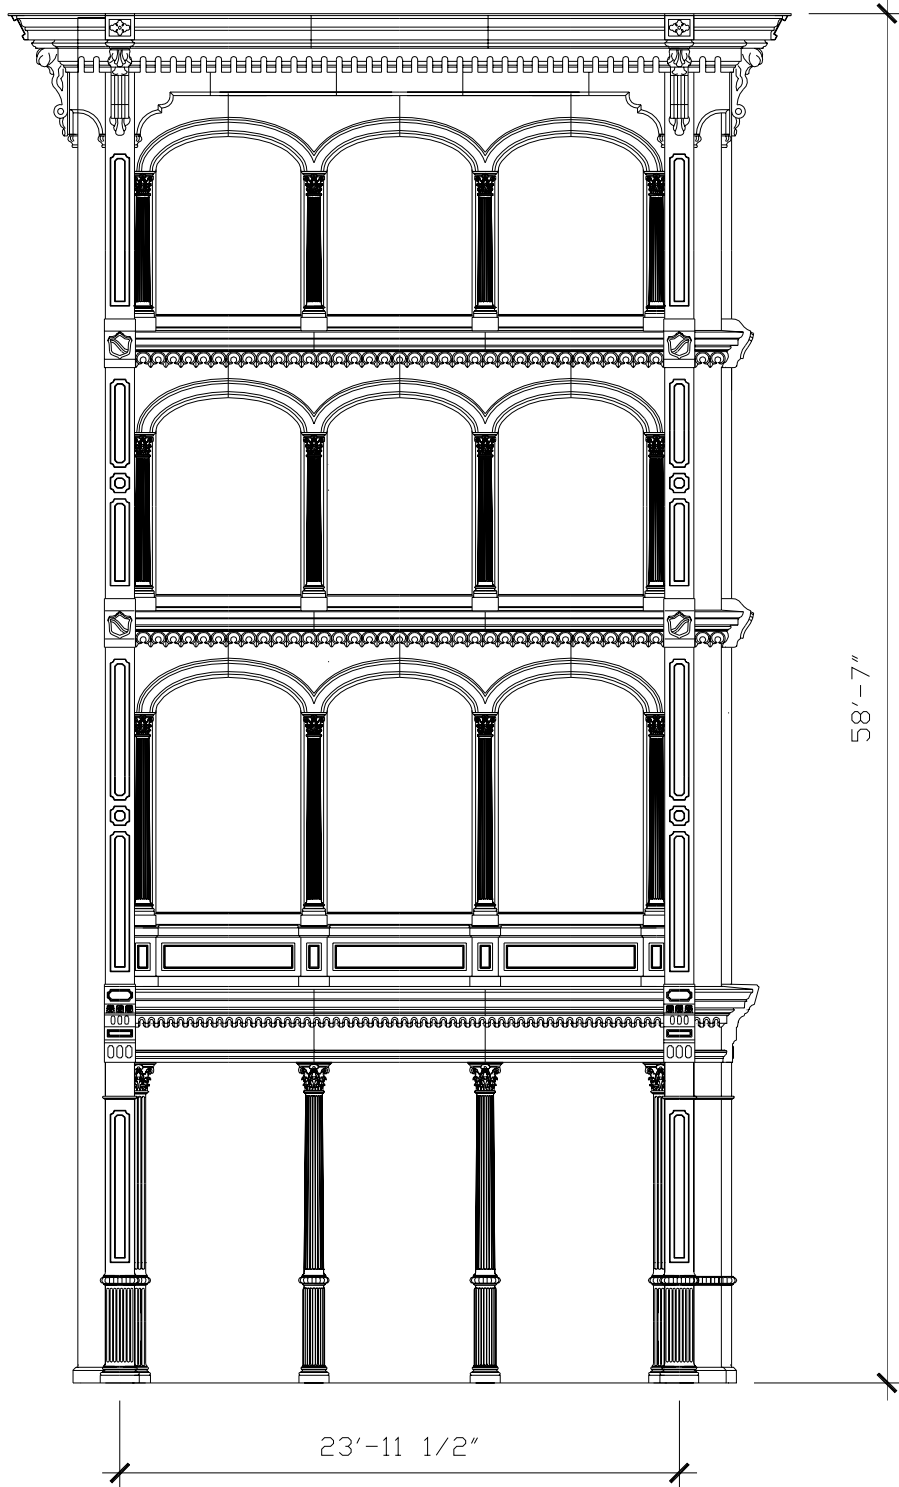

STOREFRONT

SF012

RECOMMENDED MATERIALS

IRON
ALUMINUM

FINISHES

PAINTED
PAINTED, ANTIQUED