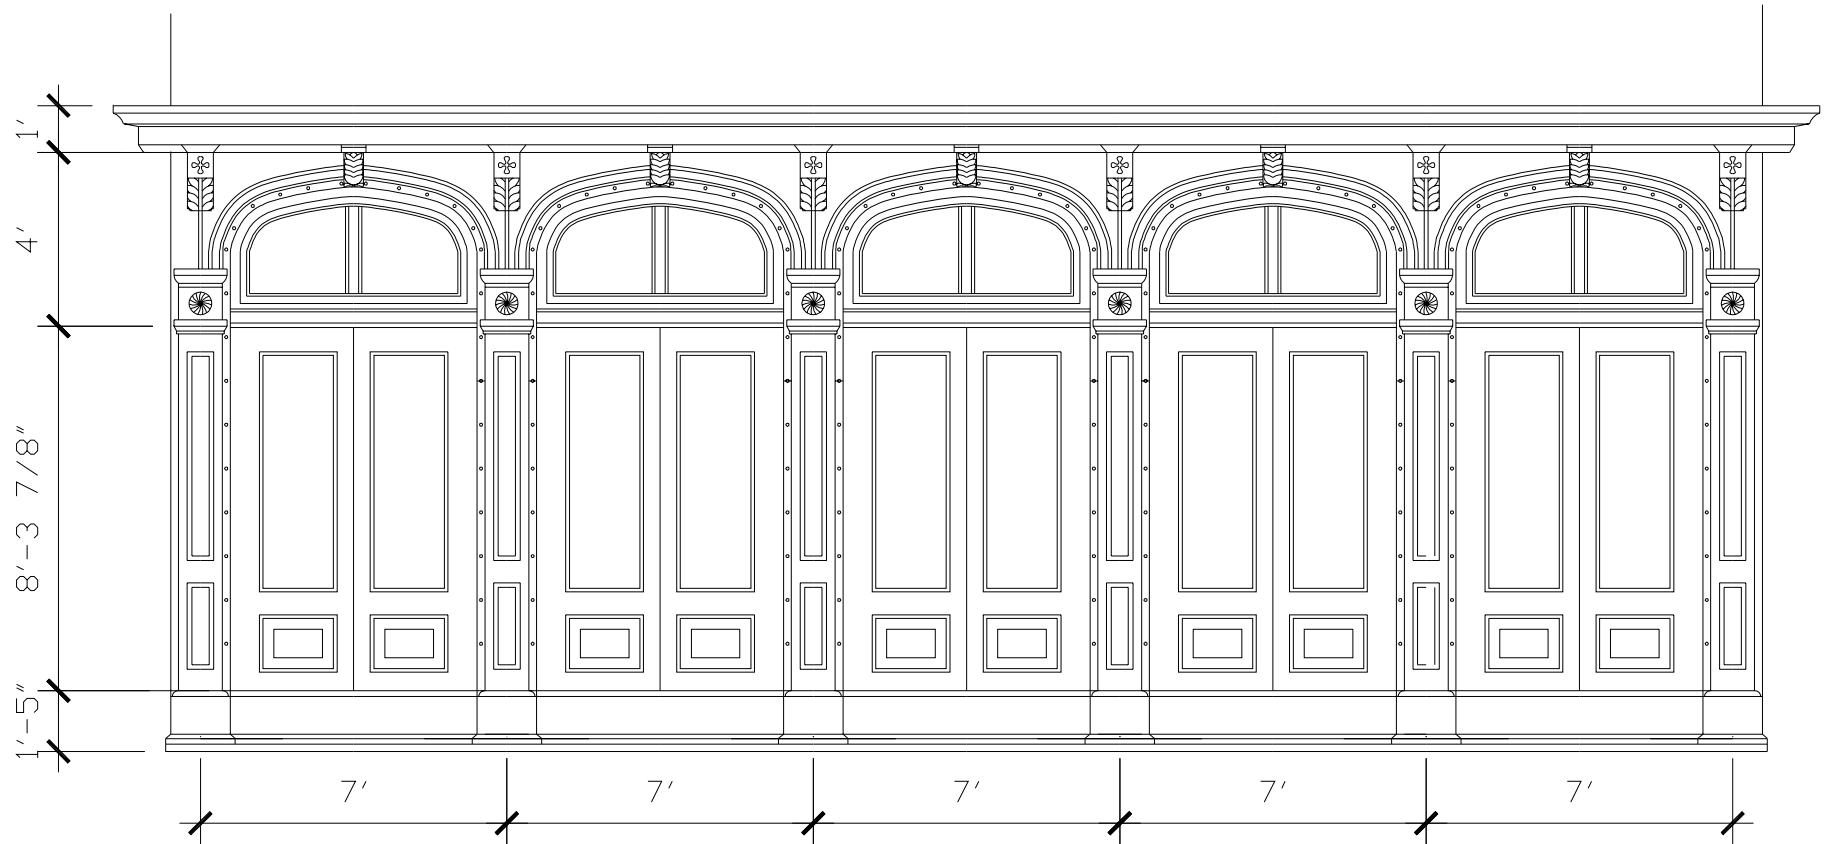

FACADE

SF007

RECOMMENDED MATERIALS

FINISHES

ALUMINUM

PAINTED, ANTIQUED