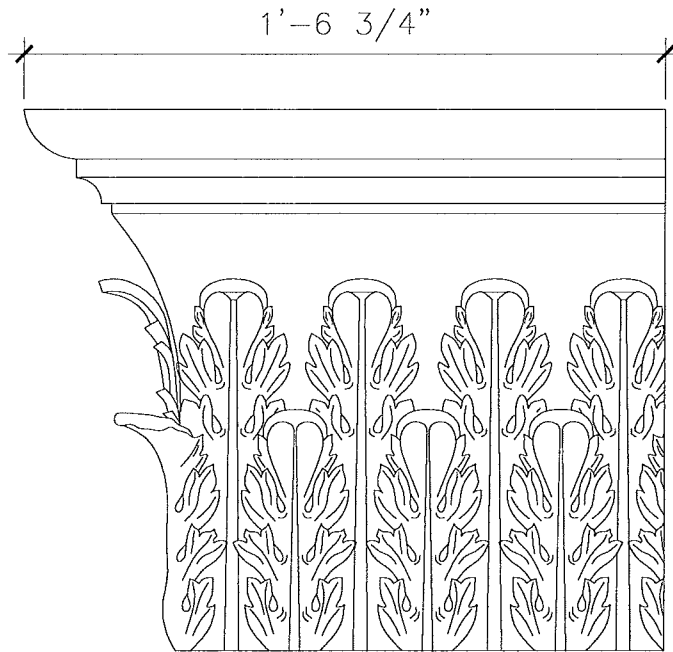

PAINTED
PAINTED, ANTIQUED

FLUTED COLUMN

CP012

RECOMMENDED MATERIALS

IRON
ALUMINUM
BRONZE

FINISHES

PAINTED
PAINTED, ANTIQUED
PATINA, BRUSHED, HAND RUBBED

FRONT ELEVATION