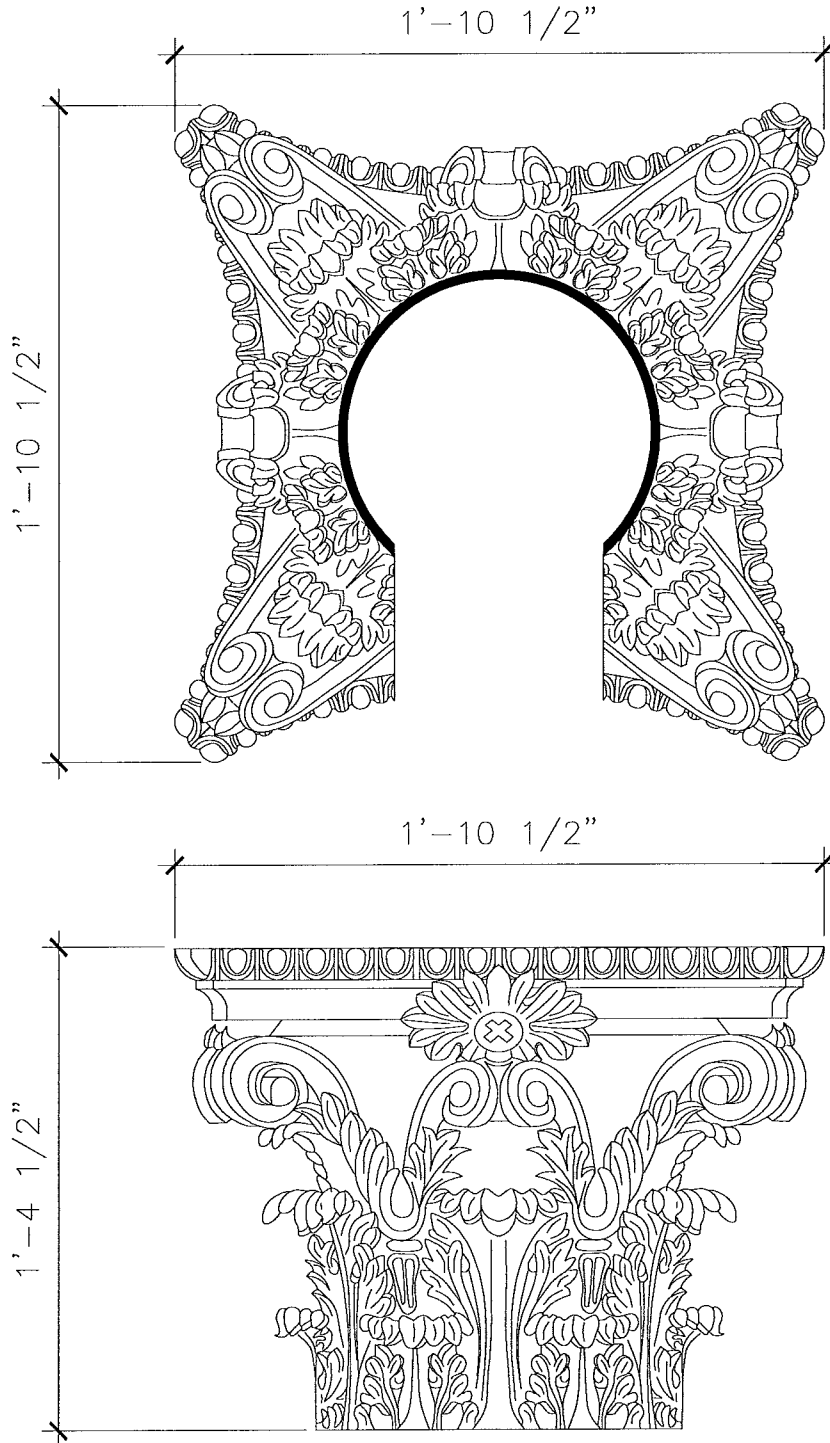

RECOMMENDED MATERIALS

ALUMINUM

FINISHES

PAINTED, ANTIQUED