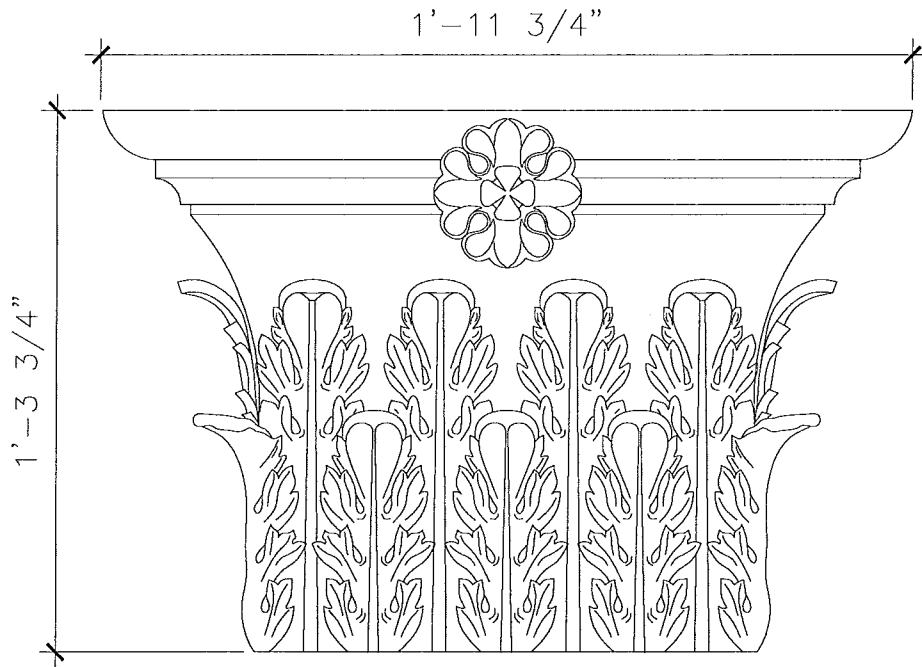

PAINTED
PAINTED, ANTIQUED

FLUTED COLUMN

CP012

RECOMMENDED MATERIALS

IRON
ALUMINUM
BRONZE

FINISHES

PAINTED
PAINTED, ANTIQUED
PATINA, BRUSHED, HAND RUBBED

FRONT ELEVATION