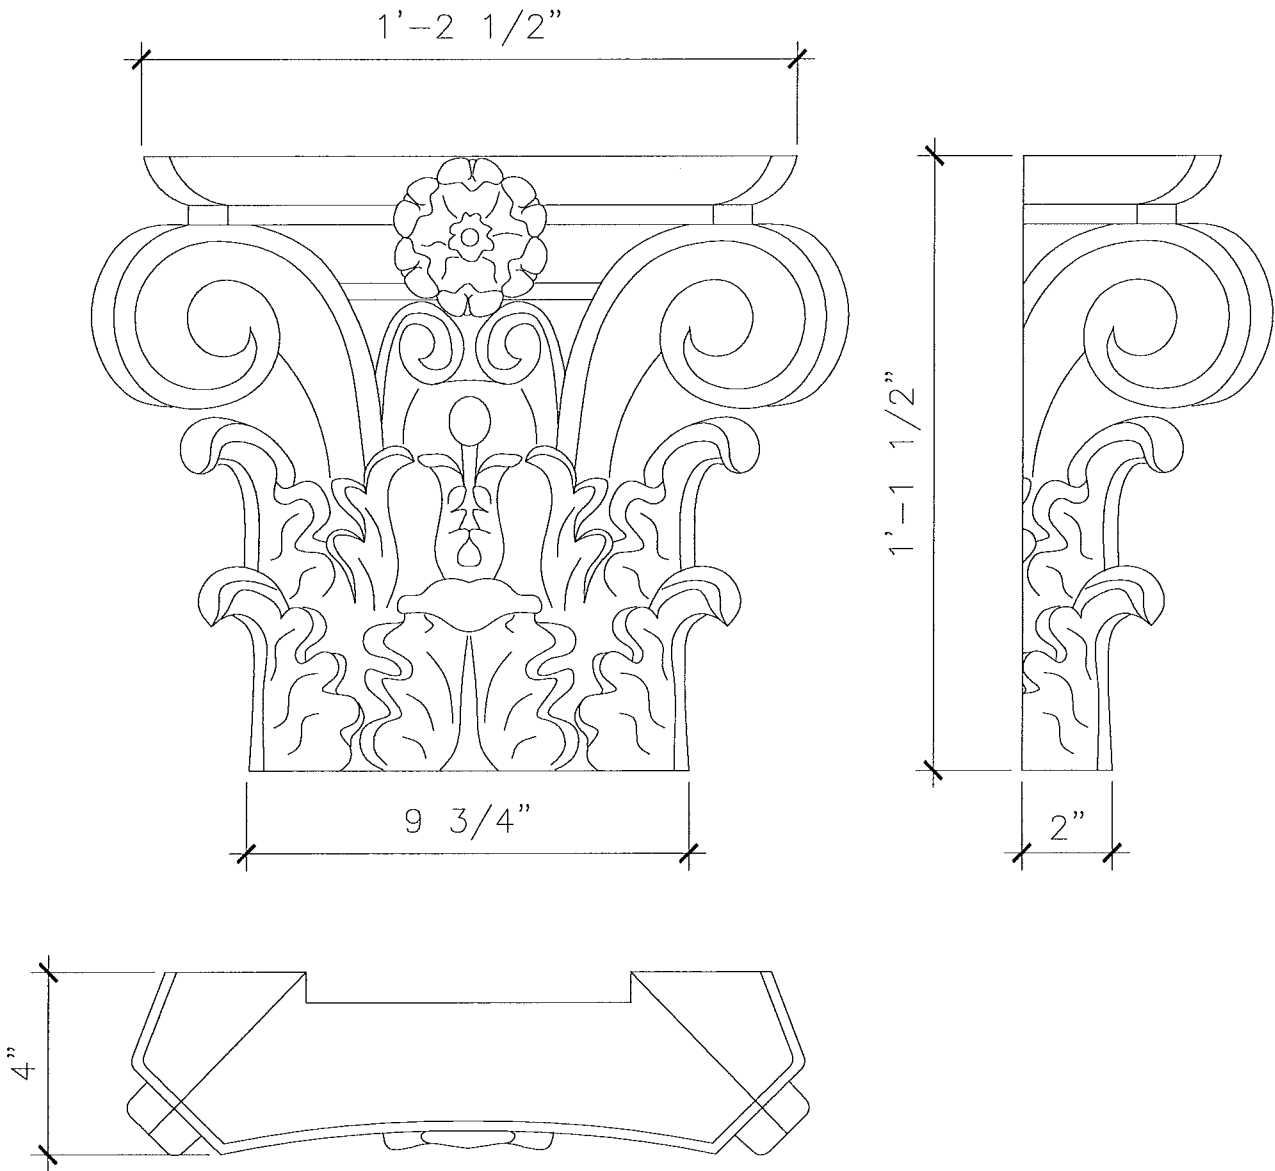

RECOMMENDED MATERIALS

IRON
ALUMINUM
BRONZE

FINISHES

PAINTED
PAINTED, ANTIQUED
PATINA, BRUSHED, HAND RUBBED