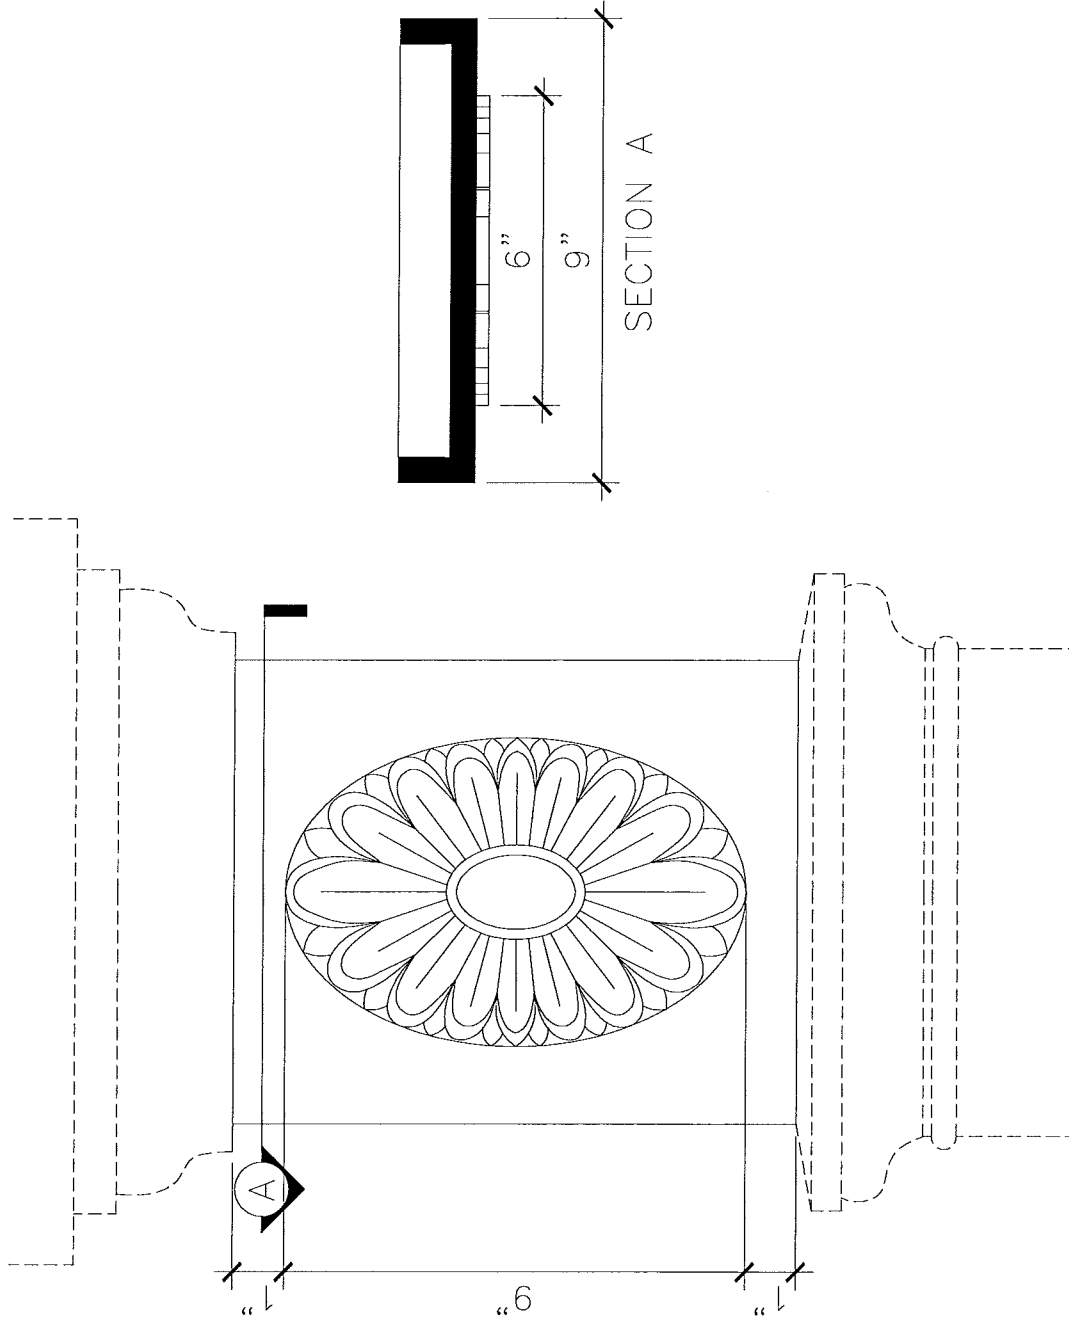

COLUMN HEAD

CP015

RECOMMENDED MATERIALS
IRON
ALUMINUM
BRONZE

FINISHES
PAINTED
PAINTED, ANTIQUED
PATINA, BRUSHED, HAND RUBBED