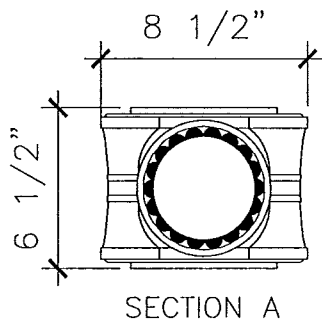

RECOMMENDED MATERIALS

ALUMINUM

FINISHES

PAINTED, ANTIQUED