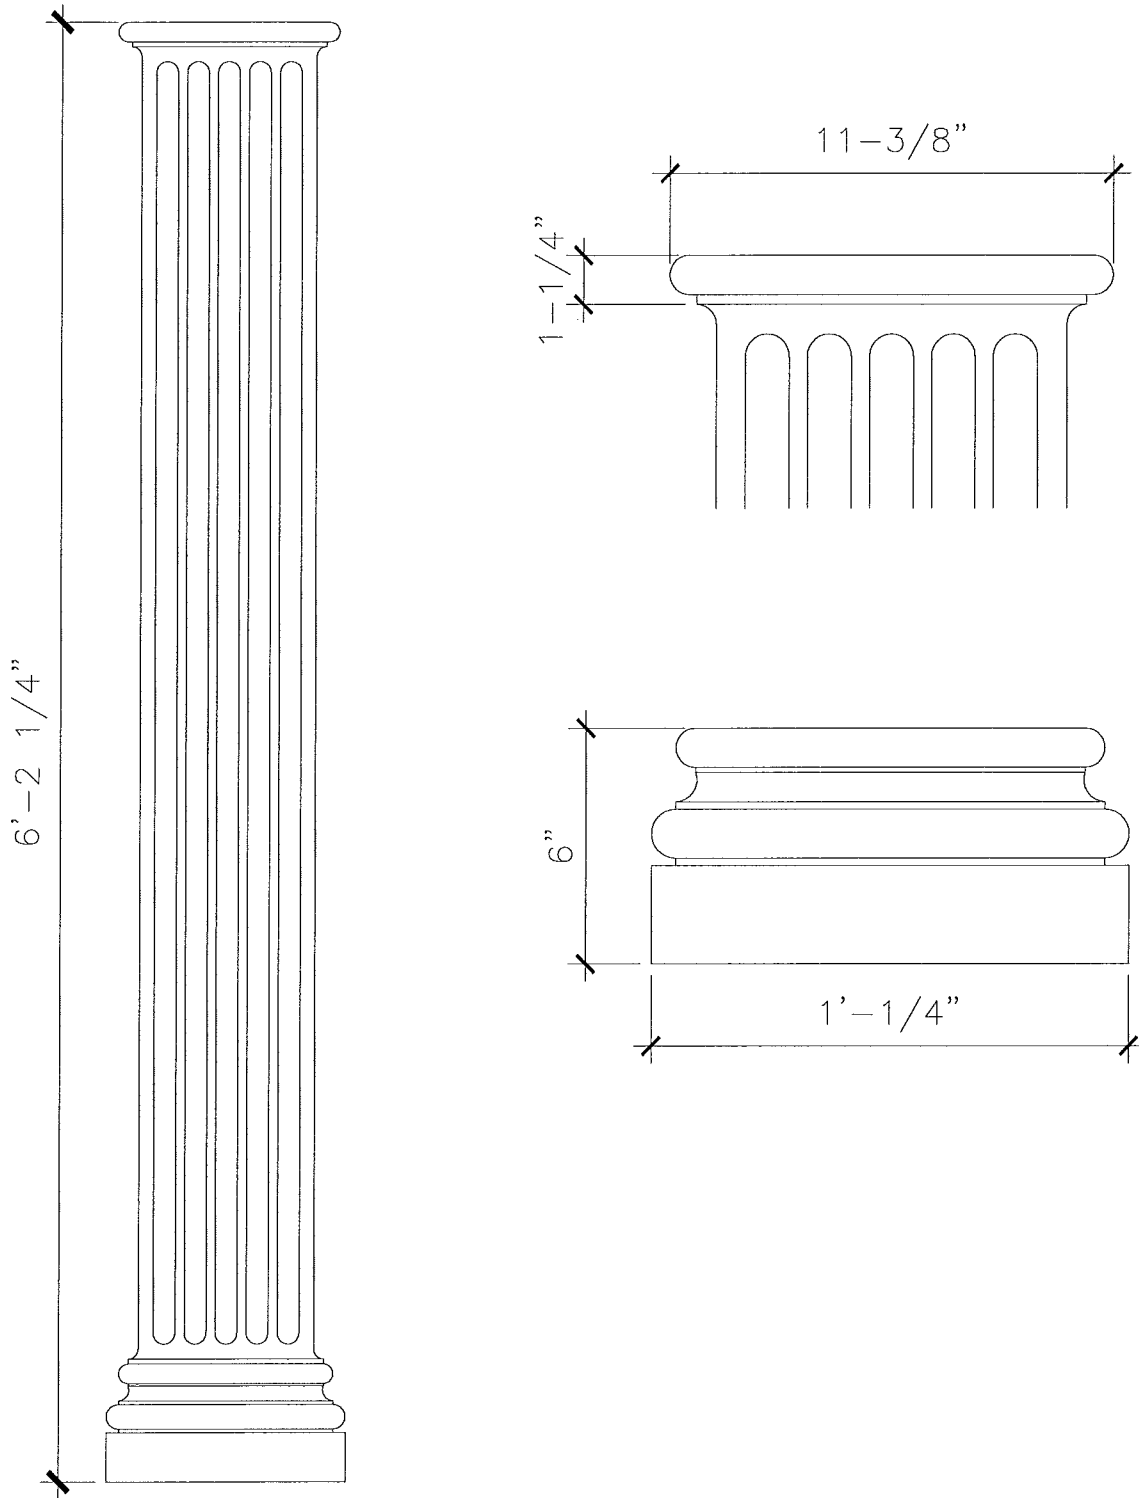

FLUTED COLUMN

CP012

RECOMMENDED MATERIALS

IRON
ALUMINUM
BRONZE

FINISHES

PAINTED
PAINTED, ANTIQUED
PATINA, BRUSHED, HAND RUBBED